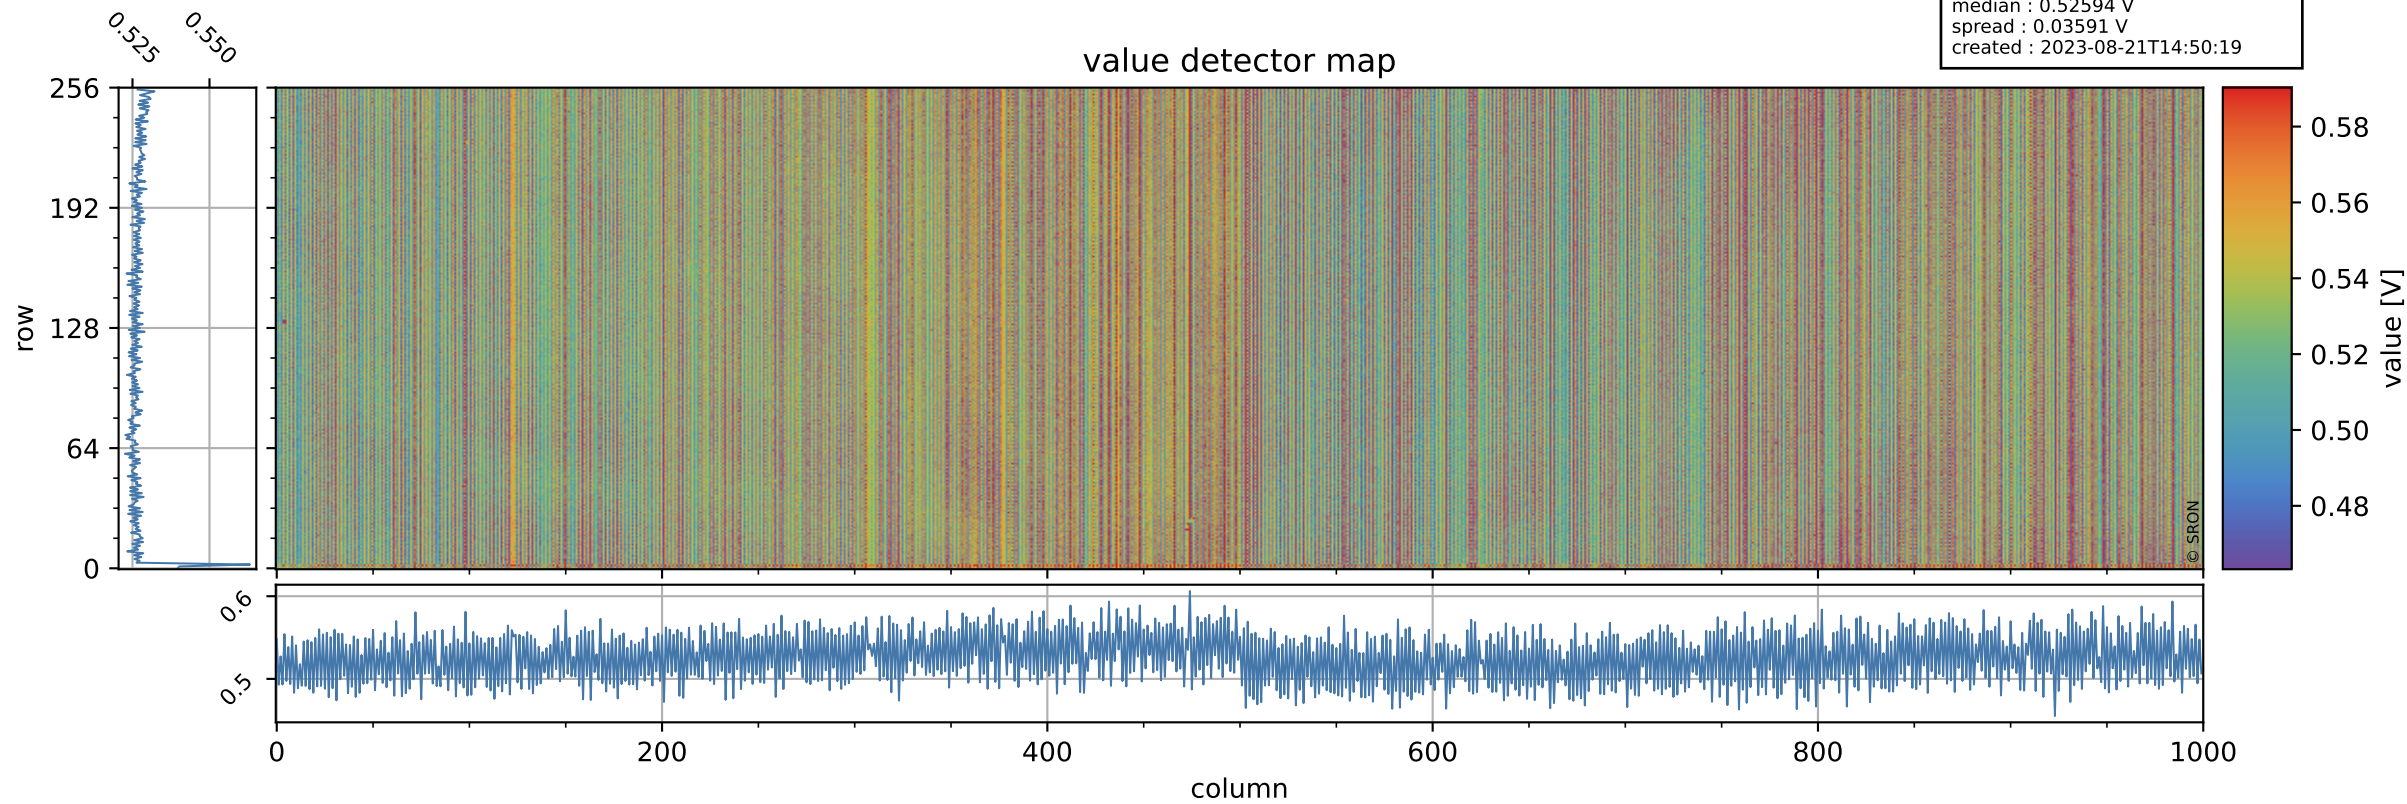

# Tropomi SWIR offset (official)

orbits : 19 in [16237, 16282]  
coverage : 2020-12-01 / 2020-12-04  
median : 0.52594 V  
spread : 0.03591 V  
created : 2023-08-21T14:50:19

## value detector map

# Tropomi SWIR offset (official)

orbits : 19 in [16237, 16282]  
coverage : 2020-12-01 / 2020-12-04  
median : 28.078  $\mu\text{V}$   
spread : 14.291  $\mu\text{V}$   
created : 2023-08-21T14:50:20

# Tropomi SWIR offset (official) ground-tracks of Sentinel-5P

orbits : 19 in [16237, 16282]  
coverage : 2020-12-01 / 2020-12-04  
created : 2023-08-21T14:50:20