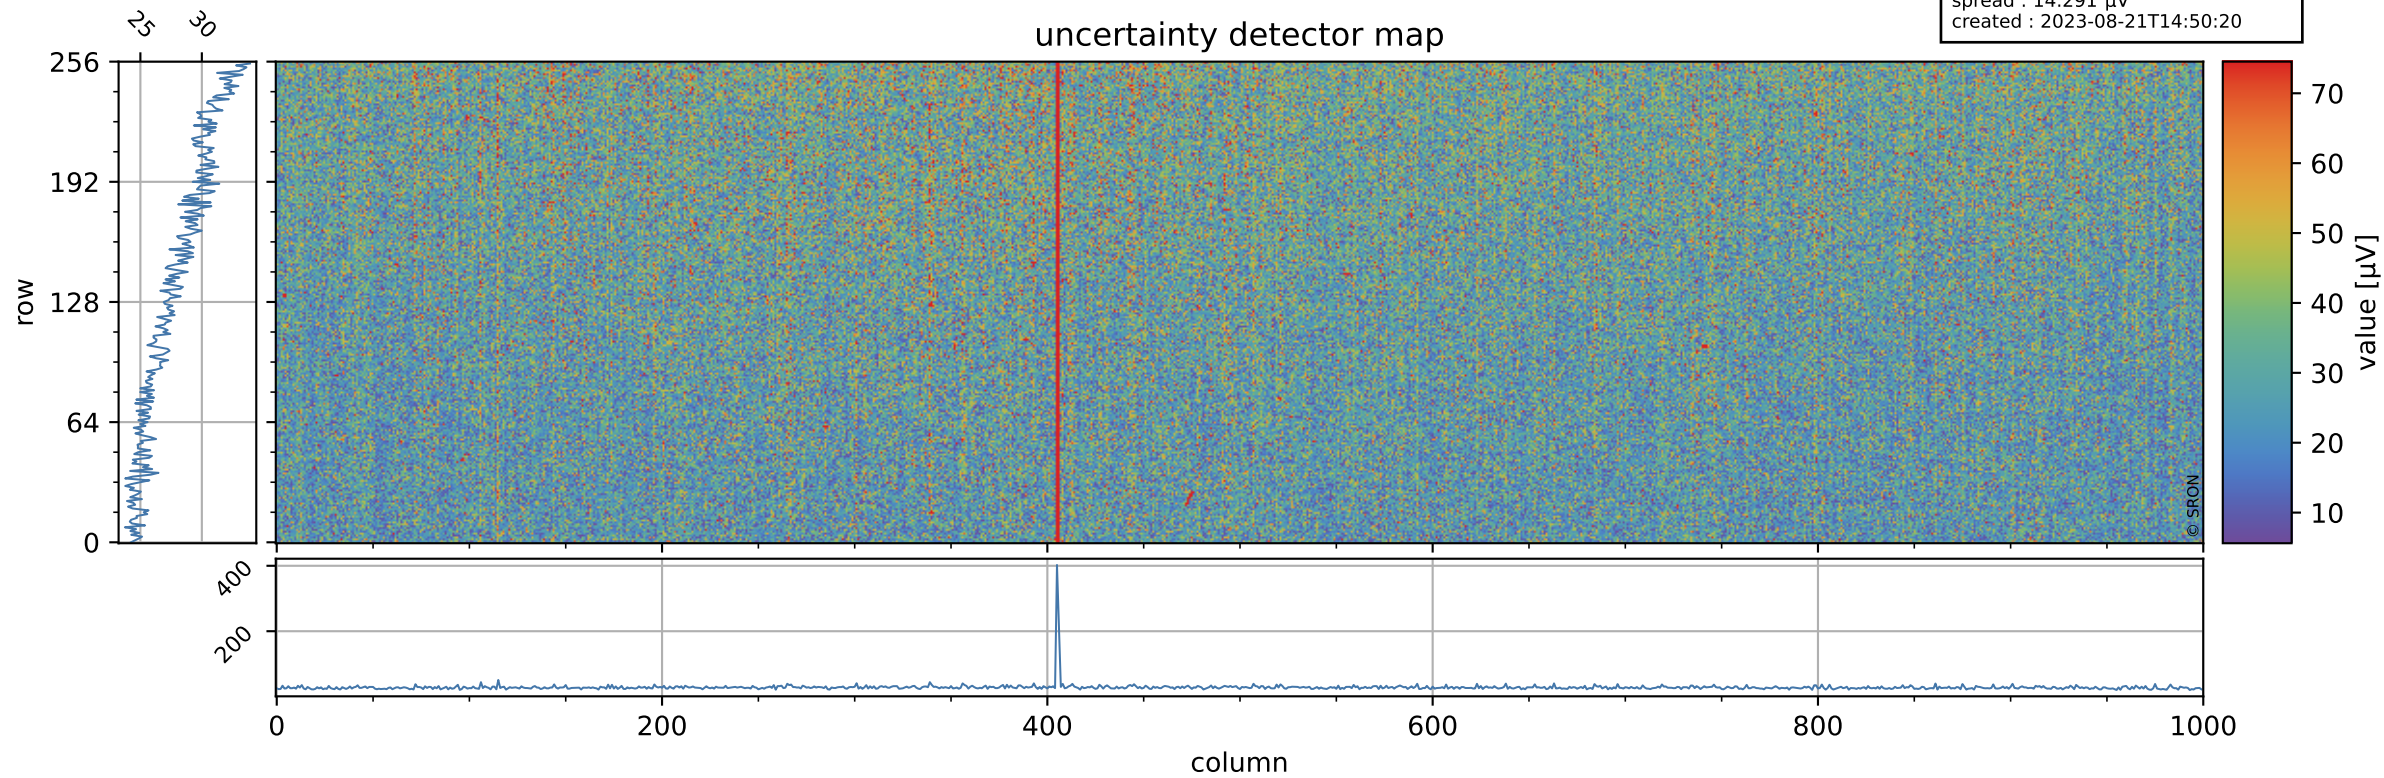

# Tropomi SWIR offset (official)

orbits : 19 in [16237, 16282]  
coverage : 2020-12-01 / 2020-12-04  
median : 0.52594 V  
spread : 0.03591 V  
created : 2023-08-21T14:50:19

## value detector map

# Tropomi SWIR offset (official)

orbits : 19 in [16237, 16282]  
coverage : 2020-12-01 / 2020-12-04  
median : 28.078  $\mu\text{V}$   
spread : 14.291  $\mu\text{V}$   
created : 2023-08-21T14:50:20

# Tropomi SWIR offset (official) ground-tracks of Sentinel-5P

orbits : 19 in [16237, 16282]  
coverage : 2020-12-01 / 2020-12-04  
created : 2023-08-21T14:50:20