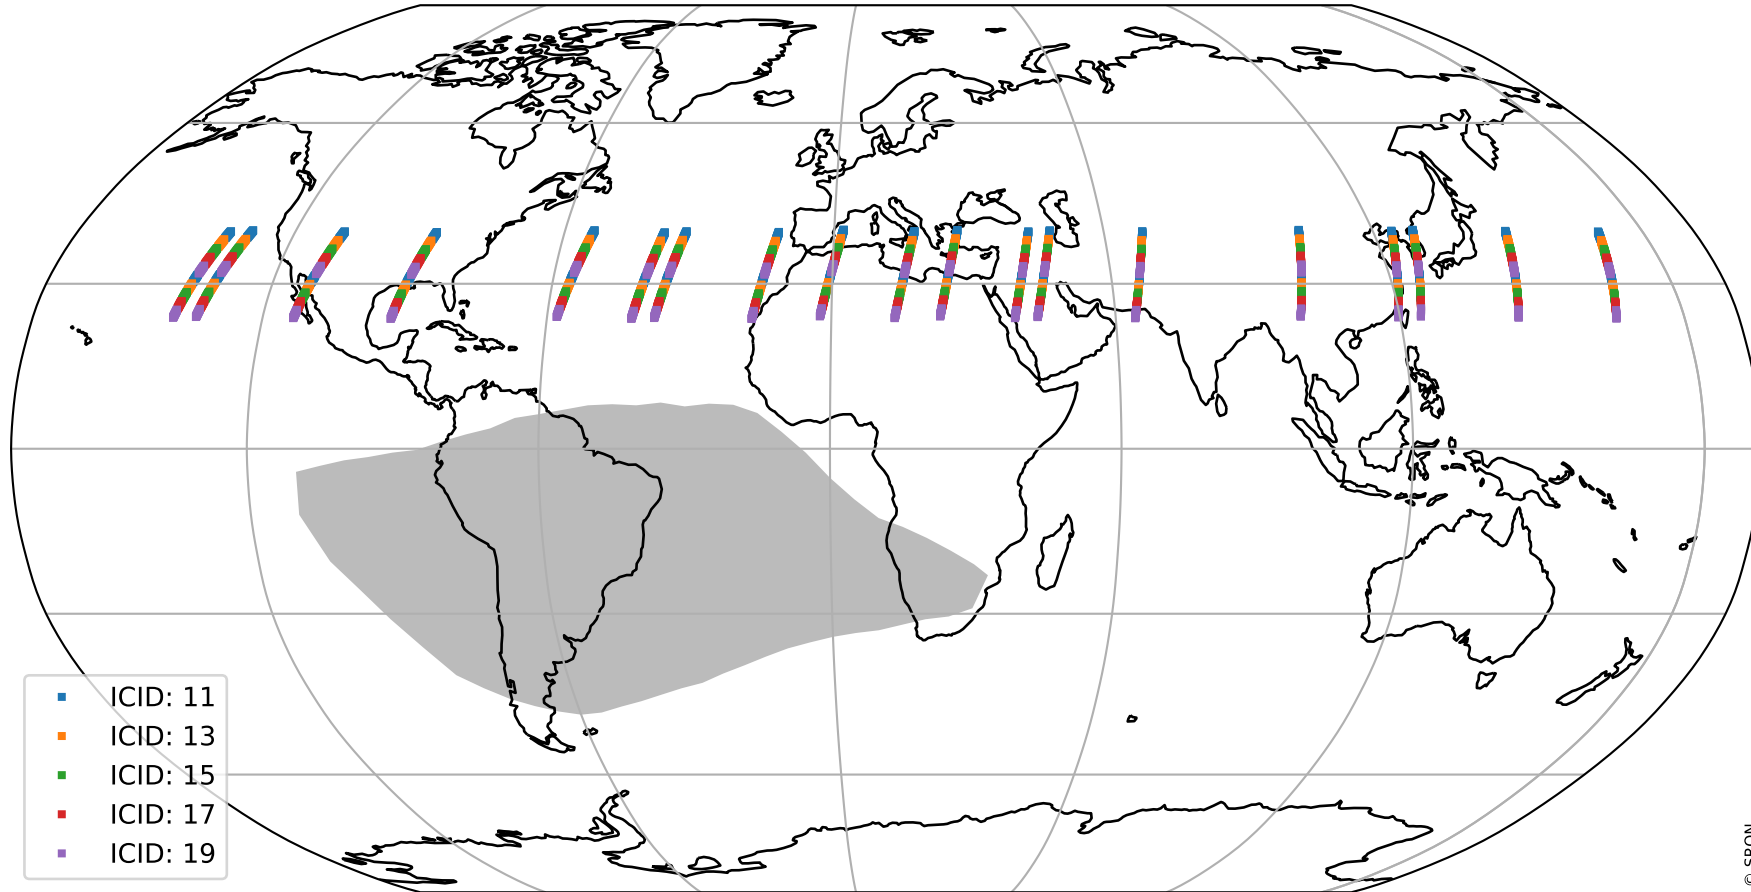

# Tropomi SWIR offset (official)

orbits : 19 in [16237, 16282]  
coverage : 2020-12-01 / 2020-12-04  
median : 28.078  $\mu\text{V}$   
spread : 14.291  $\mu\text{V}$   
created : 2023-08-21T14:50:20

# Tropomi SWIR offset (official)

value compared with SWIR offset CKD

orbits : 19 in [16237, 16282]  
coverage : 2020-12-01 / 2020-12-04  
median : -0.082001 mV  
spread : 0.40009 mV  
created : 2023-08-21T14:50:20

# Tropomi SWIR offset (official) ground-tracks of Sentinel-5P

orbits : 19 in [16237, 16282]  
coverage : 2020-12-01 / 2020-12-04  
created : 2023-08-21T14:50:20

# Tropomi SWIR offset (official)

orbits : [2827, 16282]  
coverage : 2018-04-30 / 2020-12-04  
created : 2023-08-21T14:50:21