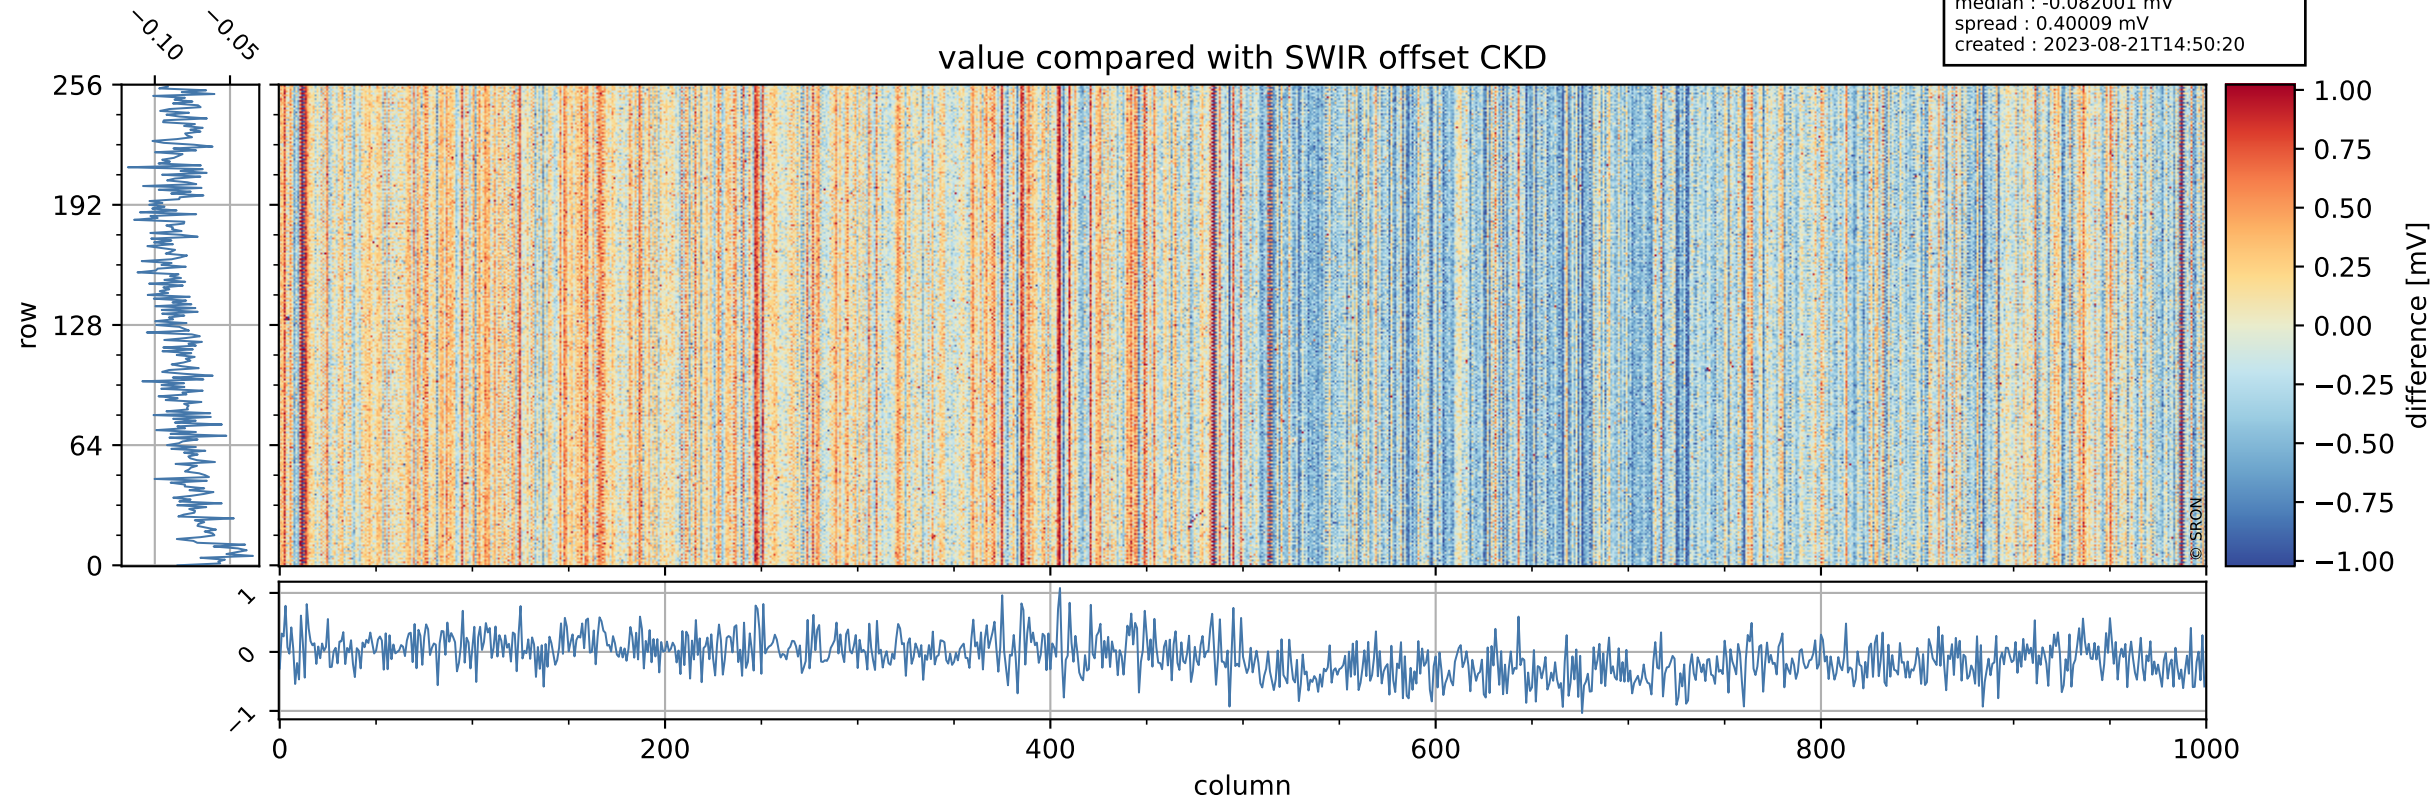

## value detector map

# Tropomi SWIR offset (official)

orbits : 19 in [16237, 16282]  
coverage : 2020-12-01 / 2020-12-04  
median : 28.078  $\mu\text{V}$   
spread : 14.291  $\mu\text{V}$   
created : 2023-08-21T14:50:20

# Tropomi SWIR offset (official) ground-tracks of Sentinel-5P

orbits : 19 in [16237, 16282]  
coverage : 2020-12-01 / 2020-12-04  
created : 2023-08-21T14:50:20

# Tropomi SWIR offset (official)

orbits : [2827, 16282]  
coverage : 2018-04-30 / 2020-12-04  
created : 2023-08-21T14:50:21