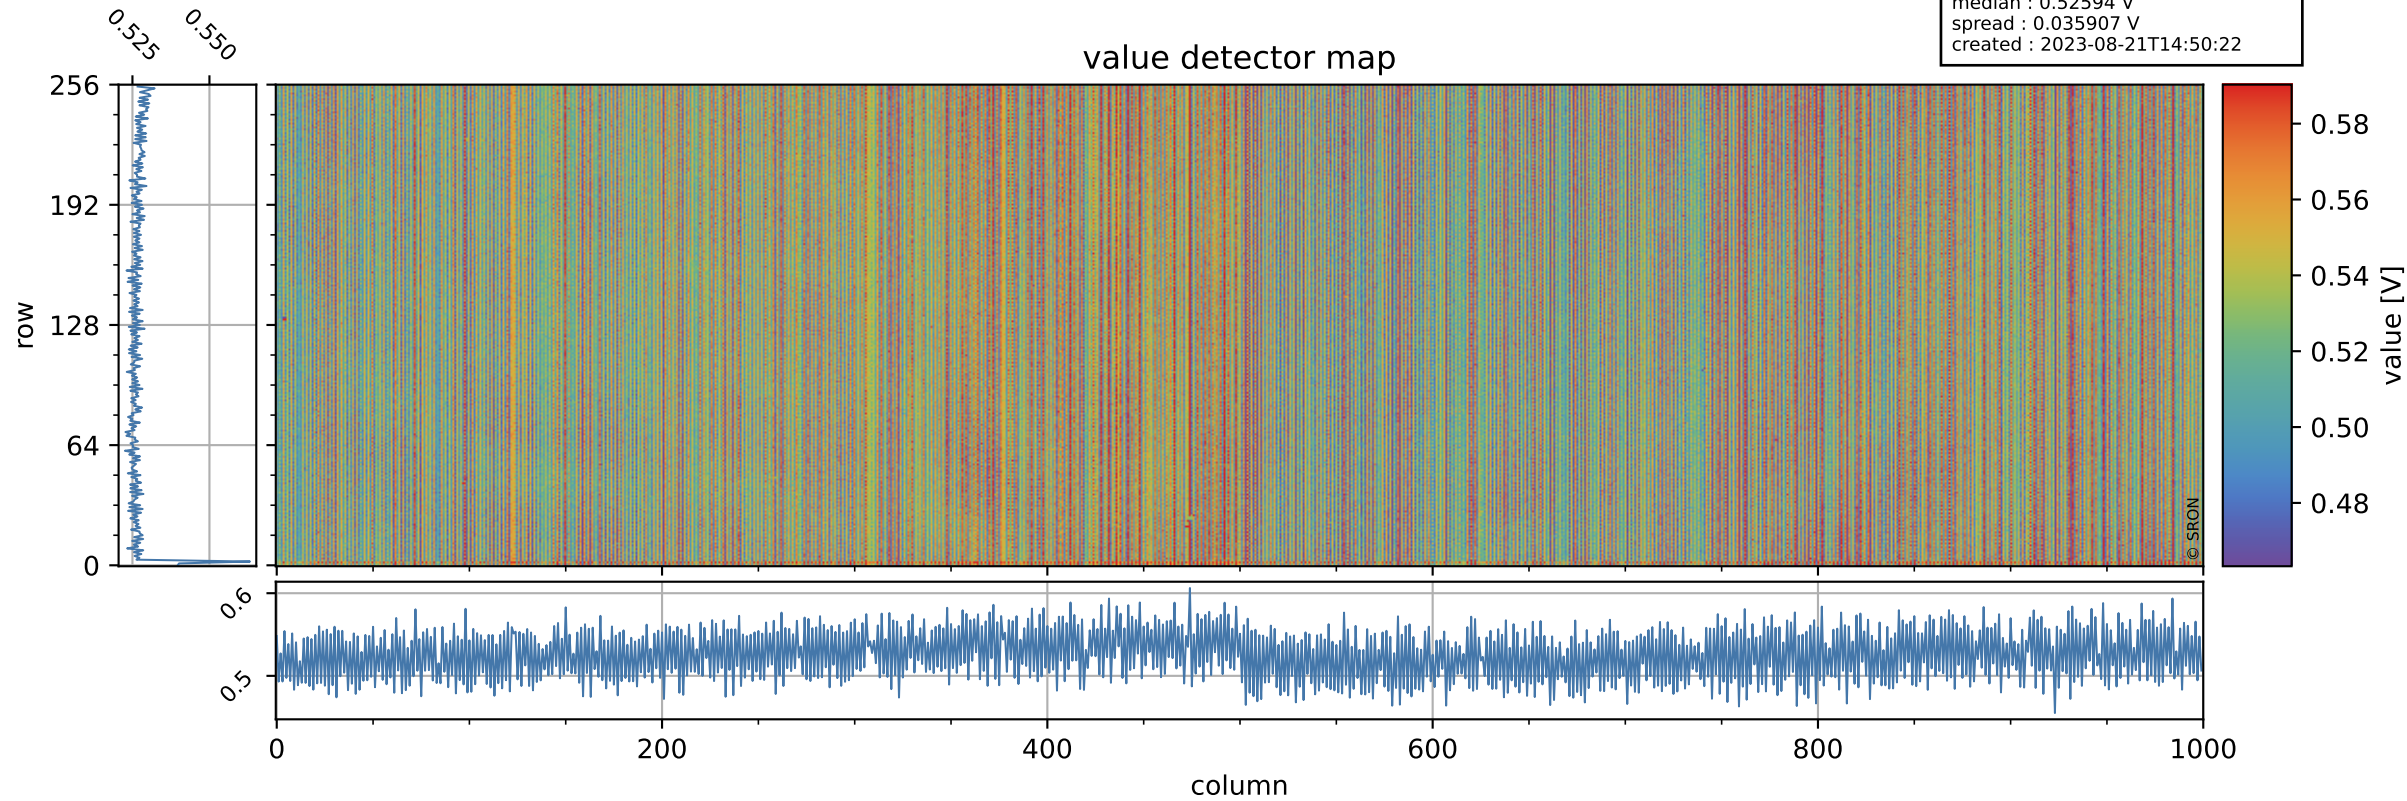

# Tropomi SWIR offset (official)

orbits : 19 in [16252, 16297]  
coverage : 2020-12-01 / 2020-12-05  
median : 0.52594 V  
spread : 0.035907 V  
created : 2023-08-21T14:50:22

## value detector map

# Tropomi SWIR offset (official)

orbits : 19 in [16252, 16297]  
coverage : 2020-12-01 / 2020-12-05  
median : 28.285  $\mu\text{V}$   
spread : 14.467  $\mu\text{V}$   
created : 2023-08-21T14:50:23

# Tropomi SWIR offset (official) ground-tracks of Sentinel-5P

orbits : 19 in [16252, 16297]  
coverage : 2020-12-01 / 2020-12-05  
created : 2023-08-21T14:50:24