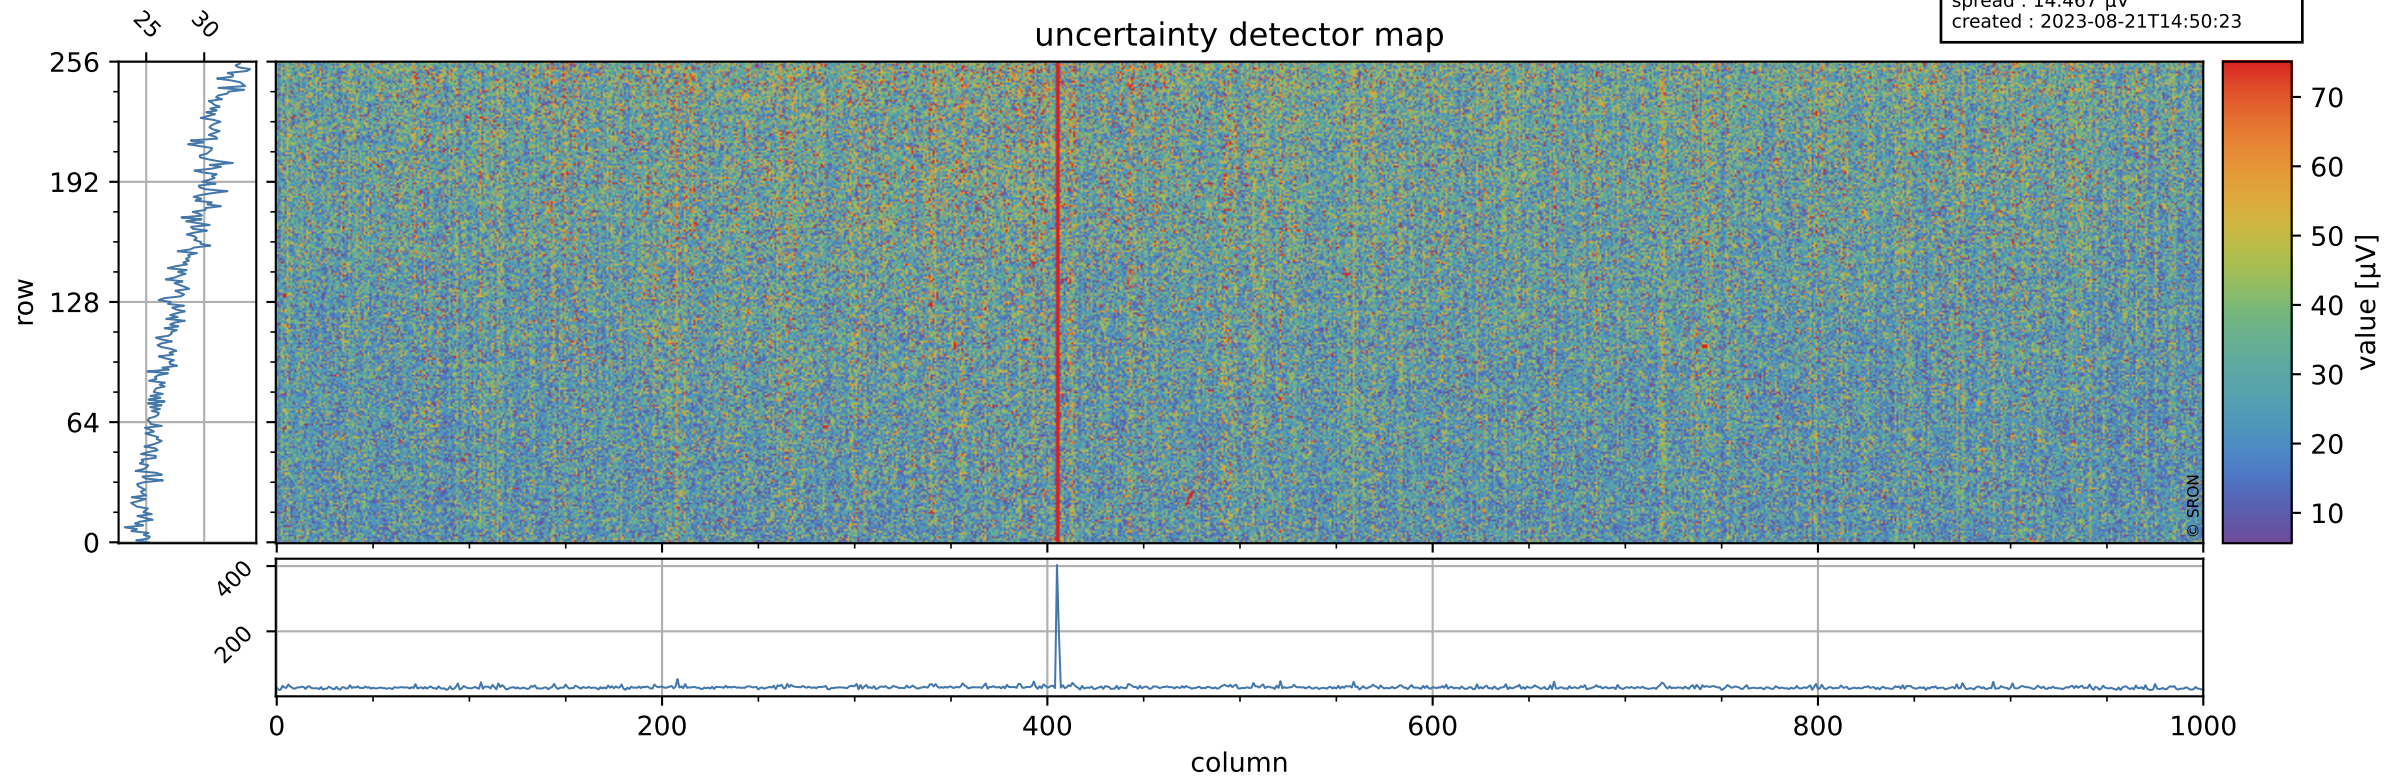

# Tropomi SWIR offset (official)

orbits : 19 in [16252, 16297]  
coverage : 2020-12-01 / 2020-12-05  
median : 0.52594 V  
spread : 0.035907 V  
created : 2023-08-21T14:50:22

## value detector map

# Tropomi SWIR offset (official)

orbits : 19 in [16252, 16297]  
coverage : 2020-12-01 / 2020-12-05  
median : 28.285  $\mu\text{V}$   
spread : 14.467  $\mu\text{V}$   
created : 2023-08-21T14:50:23

# Tropomi SWIR offset (official) ground-tracks of Sentinel-5P

orbits : 19 in [16252, 16297]  
coverage : 2020-12-01 / 2020-12-05  
created : 2023-08-21T14:50:24