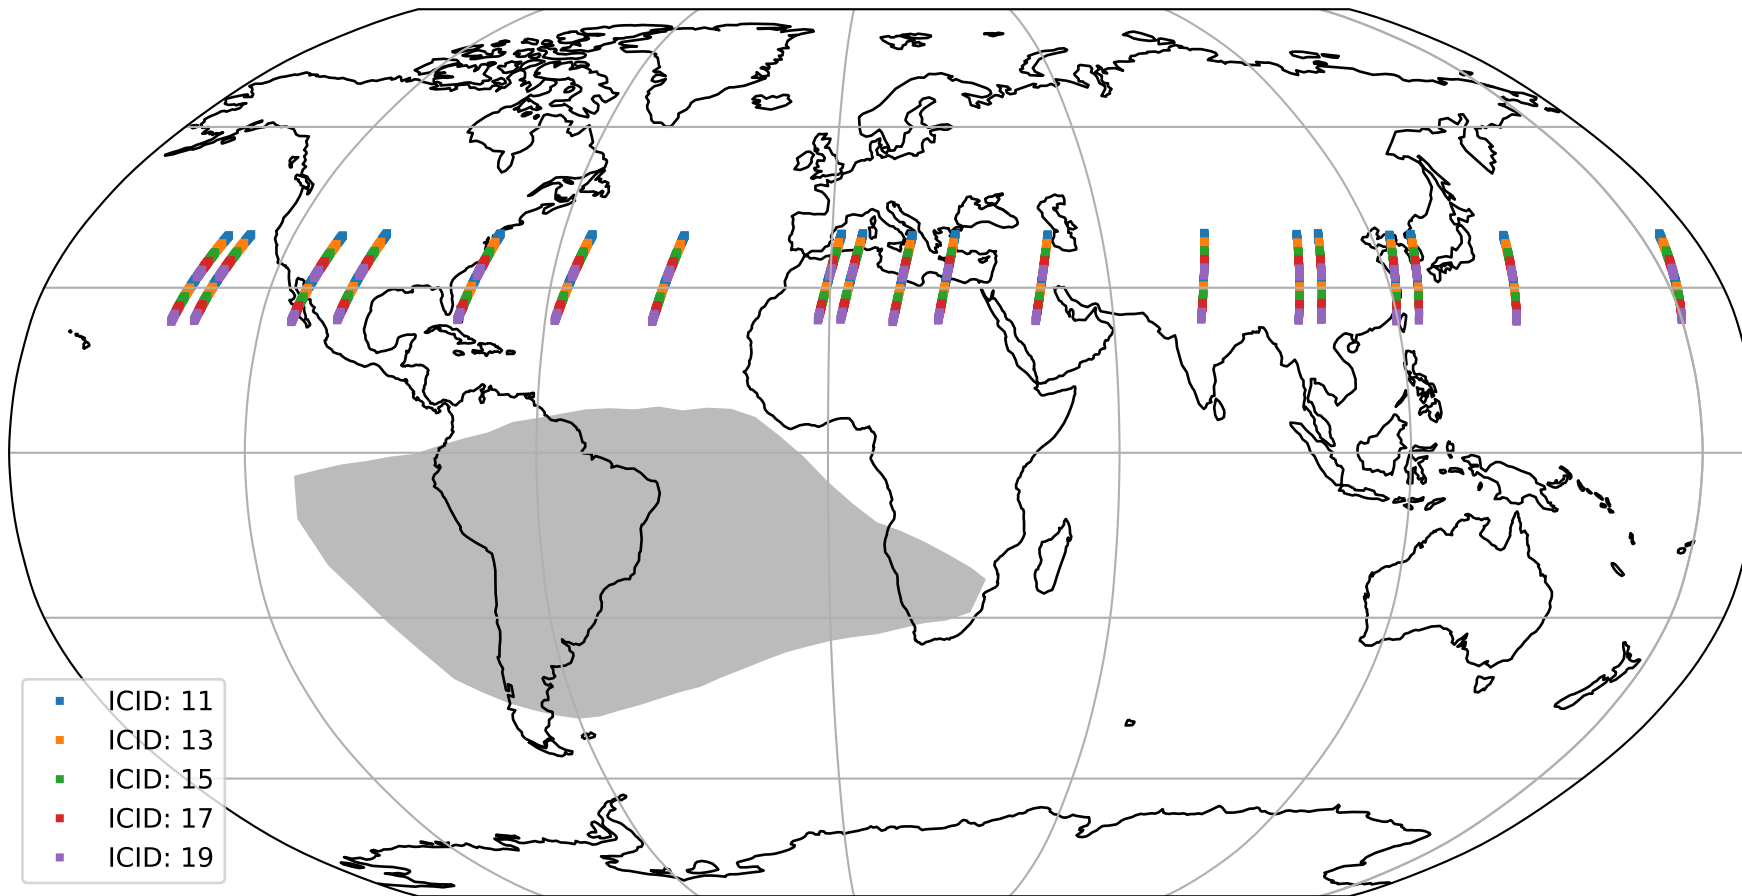

# Tropomi SWIR offset (official)

orbits : 19 in [16252, 16297]  
coverage : 2020-12-01 / 2020-12-05  
median : 28.285  $\mu\text{V}$   
spread : 14.467  $\mu\text{V}$   
created : 2023-08-21T14:50:23

# Tropomi SWIR offset (official)

orbits : 19 in [16252, 16297]  
coverage : 2020-12-01 / 2020-12-05  
median : -0.075083 mV  
spread : 0.39518 mV  
created : 2023-08-21T14:50:23

value compared with SWIR offset CKD

# Tropomi SWIR offset (official) ground-tracks of Sentinel-5P

orbits : 19 in [16252, 16297]  
coverage : 2020-12-01 / 2020-12-05  
created : 2023-08-21T14:50:24

# Tropomi SWIR offset (official)

orbits : [2827, 16297]  
coverage : 2018-04-30 / 2020-12-05  
created : 2023-08-21T14:50:24