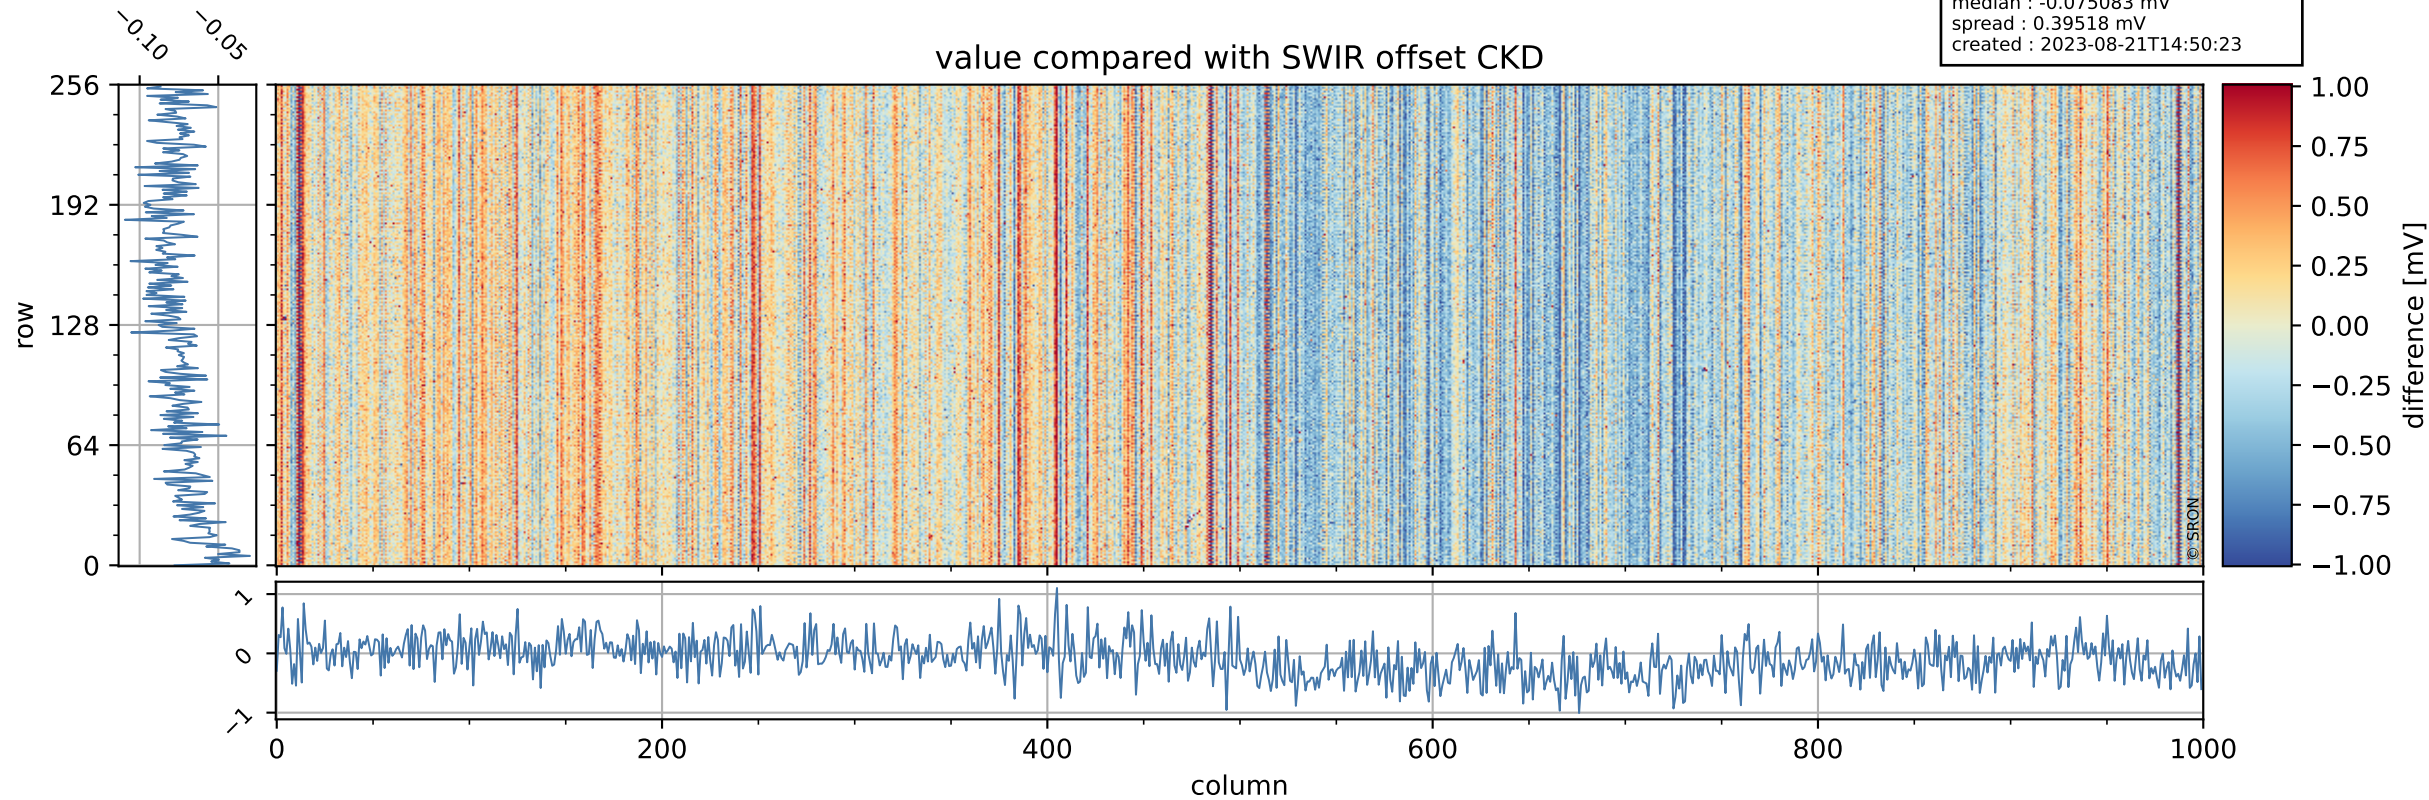

## value detector map

# Tropomi SWIR offset (official)

orbits : 19 in [16252, 16297]  
coverage : 2020-12-01 / 2020-12-05  
median : 28.285  $\mu\text{V}$   
spread : 14.467  $\mu\text{V}$   
created : 2023-08-21T14:50:23

# Tropomi SWIR offset (official)

orbits : 19 in [16252, 16297]  
coverage : 2020-12-01 / 2020-12-05  
median : -0.075083 mV  
spread : 0.39518 mV  
created : 2023-08-21T14:50:23

value compared with SWIR offset CKD

# Tropomi SWIR offset (official) ground-tracks of Sentinel-5P

orbits : 19 in [16252, 16297]  
coverage : 2020-12-01 / 2020-12-05  
created : 2023-08-21T14:50:24