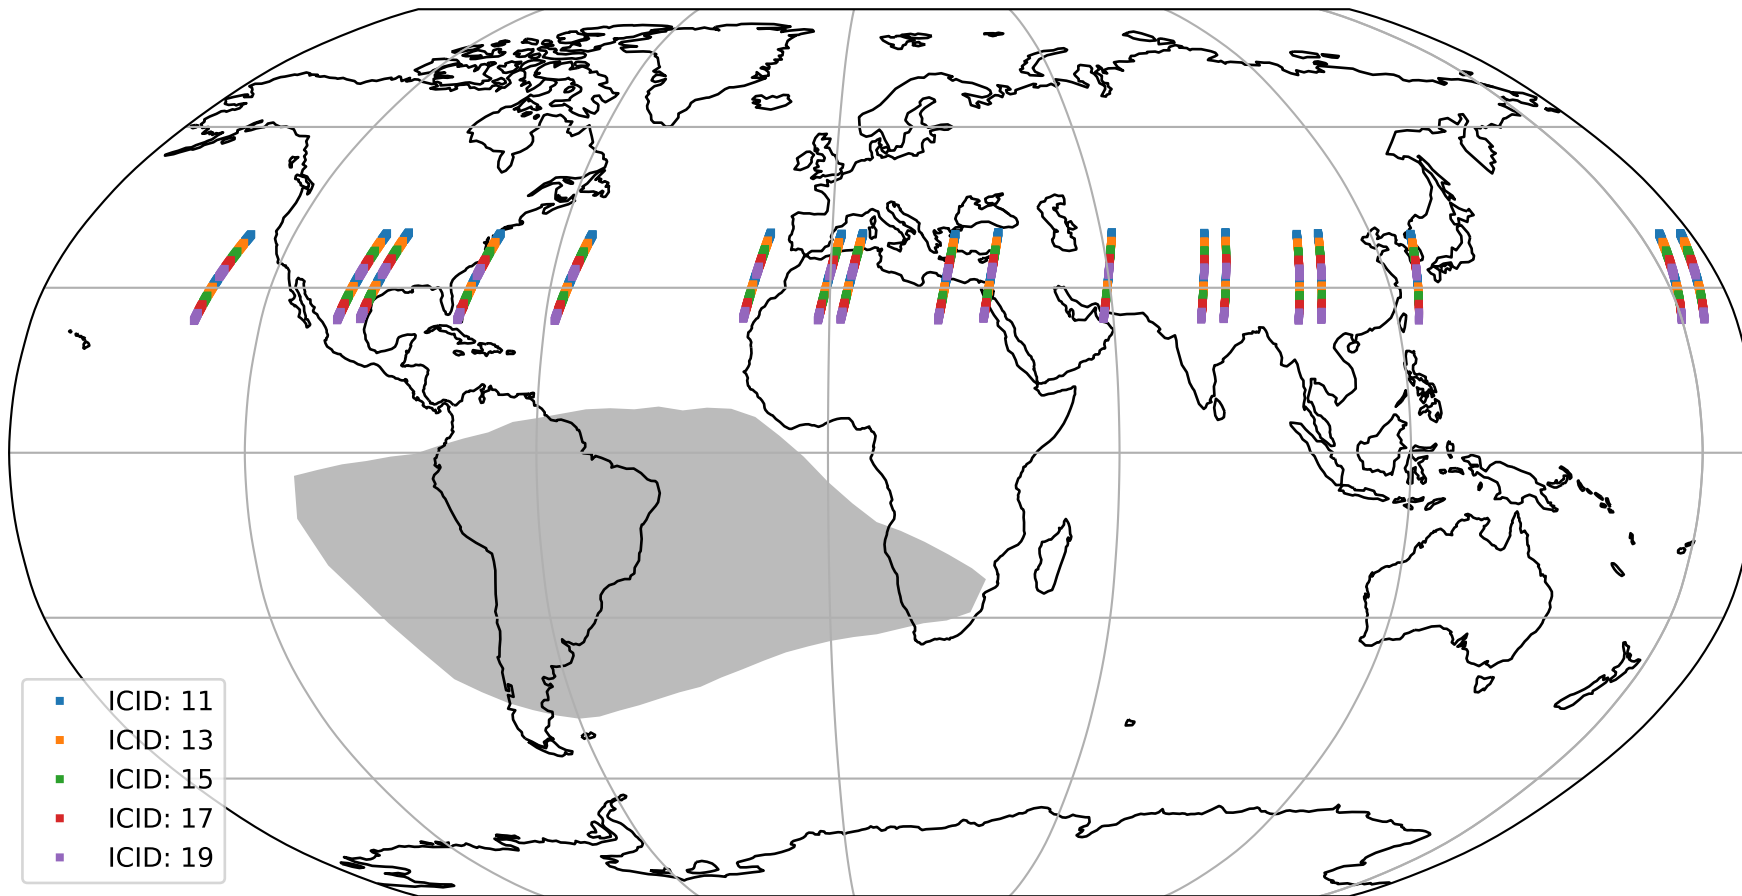

Tropomi SWIR offset (official)

orbits : 18 in [16267, 16312]
coverage : 2020-12-03 / 2020-12-06
median : 0.52595 V
spread : 0.035907 V
created : 2023-08-21T14:50:25

value detector map

Tropomi SWIR offset (official)

orbits : 18 in [16267, 16312]
coverage : 2020-12-03 / 2020-12-06
median : 28.464 μV
spread : 14.509 μV
created : 2023-08-21T14:50:26

Tropomi SWIR offset (official)

orbits : 18 in [16267, 16312]
coverage : 2020-12-03 / 2020-12-06
median : -0.072023 mV
spread : 0.39344 mV
created : 2023-08-21T14:50:26

value compared with SWIR offset CKD

Tropomi SWIR offset (official) ground-tracks of Sentinel-5P

orbits : 18 in [16267, 16312]
coverage : 2020-12-03 / 2020-12-06
created : 2023-08-21T14:50:27

- ICID: 11
- ICID: 13
- ICID: 15
- ICID: 17
- ICID: 19

Tropomi SWIR offset (official)

orbits : [2827, 16312]
coverage : 2018-04-30 / 2020-12-06
created : 2023-08-21T14:50:27

trend of detector median & temperatures