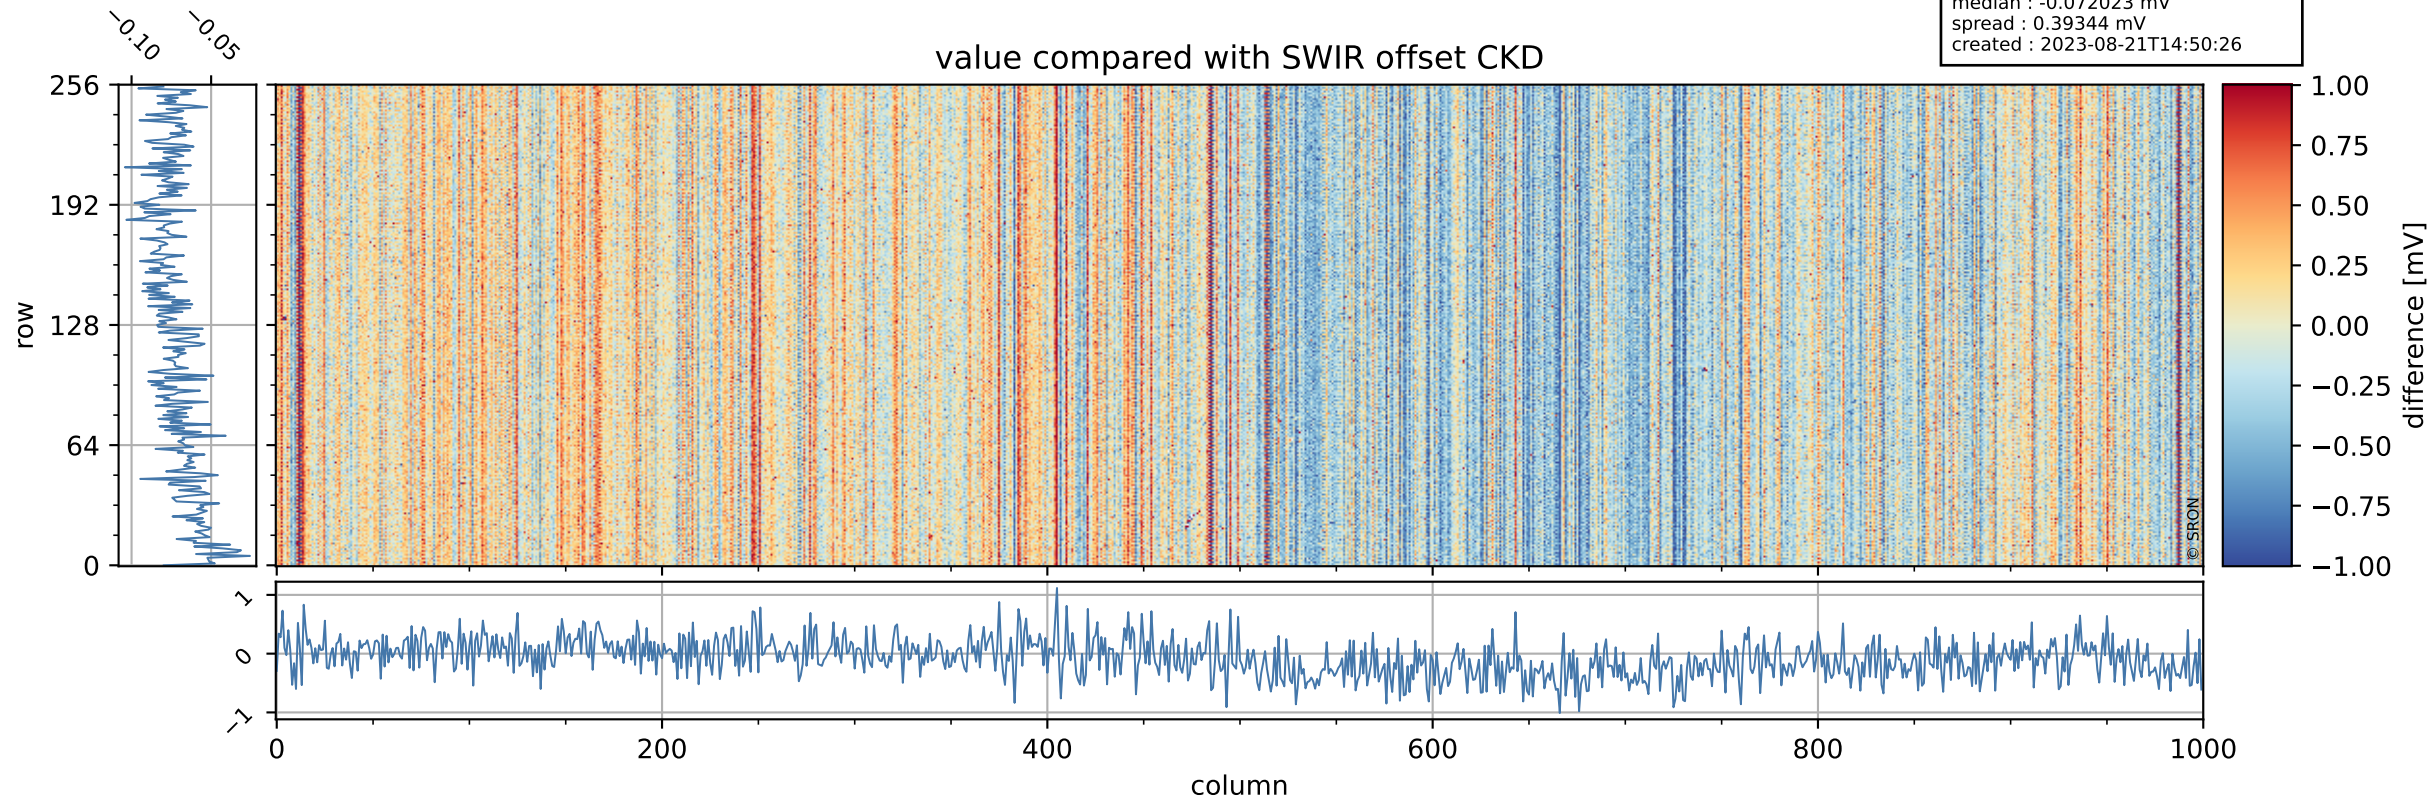

Tropomi SWIR offset (official)

orbits : 18 in [16267, 16312]
coverage : 2020-12-03 / 2020-12-06
median : 0.52595 V
spread : 0.035907 V
created : 2023-08-21T14:50:25

value detector map

Tropomi SWIR offset (official)

orbits : 18 in [16267, 16312]
coverage : 2020-12-03 / 2020-12-06
median : 28.464 μV
spread : 14.509 μV
created : 2023-08-21T14:50:26

Tropomi SWIR offset (official)

orbits : 18 in [16267, 16312]
coverage : 2020-12-03 / 2020-12-06
median : -0.072023 mV
spread : 0.39344 mV
created : 2023-08-21T14:50:26

value compared with SWIR offset CKD

Tropomi SWIR offset (official) ground-tracks of Sentinel-5P

orbits : 18 in [16267, 16312]
coverage : 2020-12-03 / 2020-12-06
created : 2023-08-21T14:50:27

- ICID: 11
- ICID: 13
- ICID: 15
- ICID: 17
- ICID: 19

Tropomi SWIR offset (official)

orbits : [2827, 16312]
coverage : 2018-04-30 / 2020-12-06
created : 2023-08-21T14:50:27

trend of detector median & temperatures