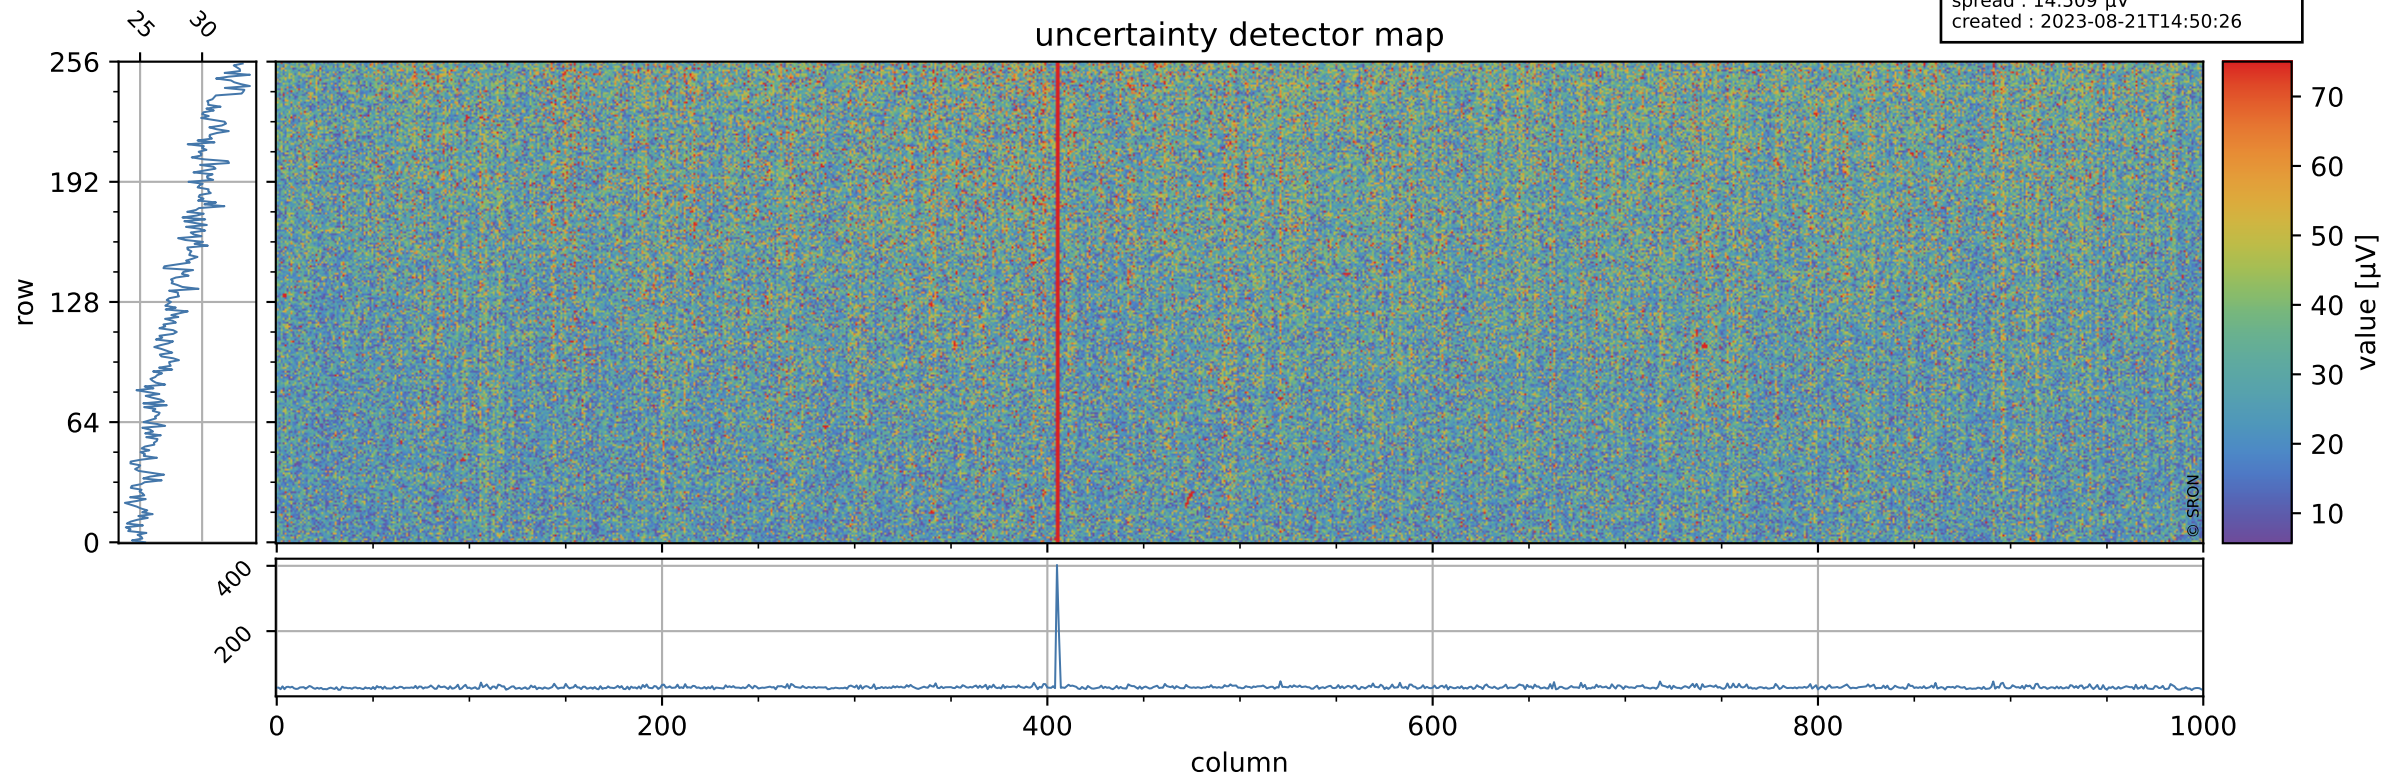

Tropomi SWIR offset (official)

orbits : 18 in [16267, 16312]
coverage : 2020-12-03 / 2020-12-06
median : 0.52595 V
spread : 0.035907 V
created : 2023-08-21T14:50:25

value detector map

Tropomi SWIR offset (official)

orbits : 18 in [16267, 16312]
coverage : 2020-12-03 / 2020-12-06
median : 28.464 μV
spread : 14.509 μV
created : 2023-08-21T14:50:26

Tropomi SWIR offset (official)

orbits : 18 in [16267, 16312]
coverage : 2020-12-03 / 2020-12-06
median : -0.072023 mV
spread : 0.39344 mV
created : 2023-08-21T14:50:26

value compared with SWIR offset CKD

Tropomi SWIR offset (official) ground-tracks of Sentinel-5P

orbits : 18 in [16267, 16312]
coverage : 2020-12-03 / 2020-12-06
created : 2023-08-21T14:50:27

- ICID: 11
- ICID: 13
- ICID: 15
- ICID: 17
- ICID: 19

Tropomi SWIR offset (official)

orbits : [2827, 16312]
coverage : 2018-04-30 / 2020-12-06
created : 2023-08-21T14:50:27

trend of detector median & temperatures