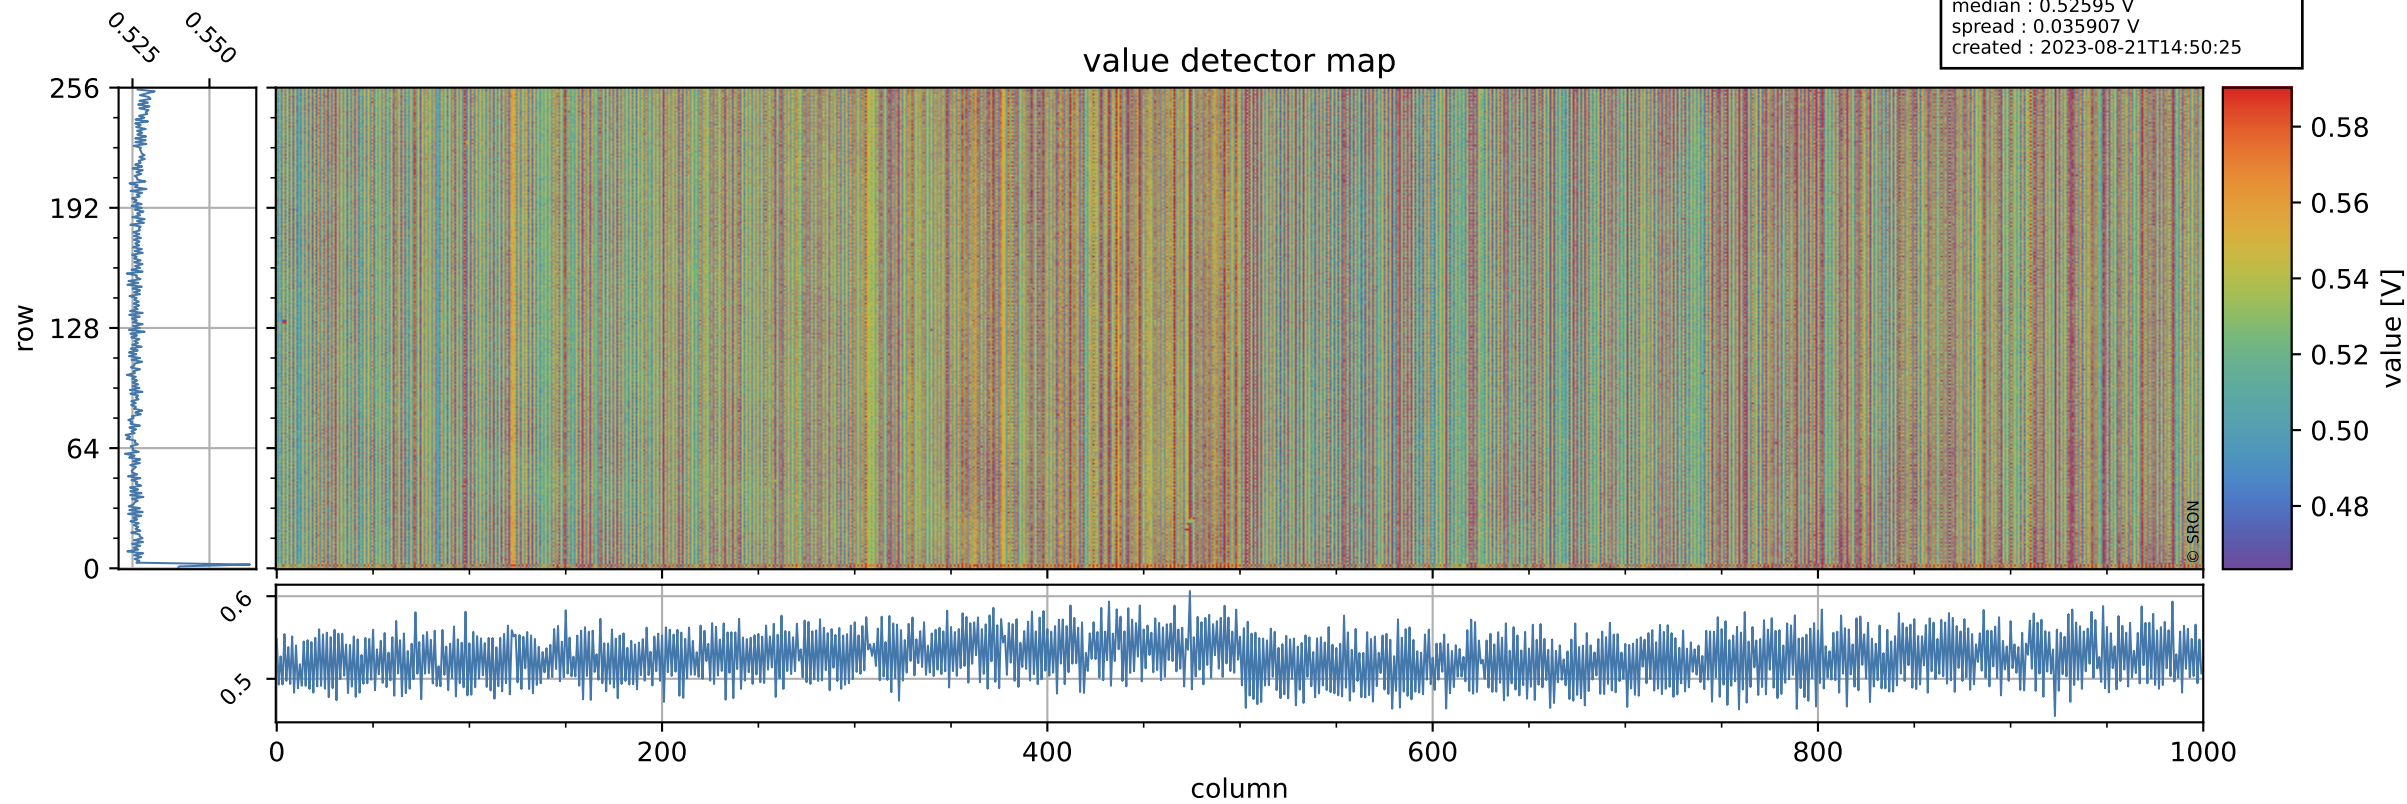

Tropomi SWIR offset (official)

orbits : 18 in [16267, 16312]
coverage : 2020-12-03 / 2020-12-06
median : 0.52595 V
spread : 0.035907 V
created : 2023-08-21T14:50:25

value detector map

Tropomi SWIR offset (official)

orbits : 18 in [16267, 16312]
coverage : 2020-12-03 / 2020-12-06
median : 28.464 μV
spread : 14.509 μV
created : 2023-08-21T14:50:26

Tropomi SWIR offset (official)

orbits : 18 in [16267, 16312]
coverage : 2020-12-03 / 2020-12-06
median : -0.072023 mV
spread : 0.39344 mV
created : 2023-08-21T14:50:26

value compared with SWIR offset CKD

Tropomi SWIR offset (official) ground-tracks of Sentinel-5P

orbits : 18 in [16267, 16312]
coverage : 2020-12-03 / 2020-12-06
created : 2023-08-21T14:50:27

- ICID: 11
- ICID: 13
- ICID: 15
- ICID: 17
- ICID: 19

Tropomi SWIR offset (official)

orbits : [2827, 16312]
coverage : 2018-04-30 / 2020-12-06
created : 2023-08-21T14:50:27

trend of detector median & temperatures