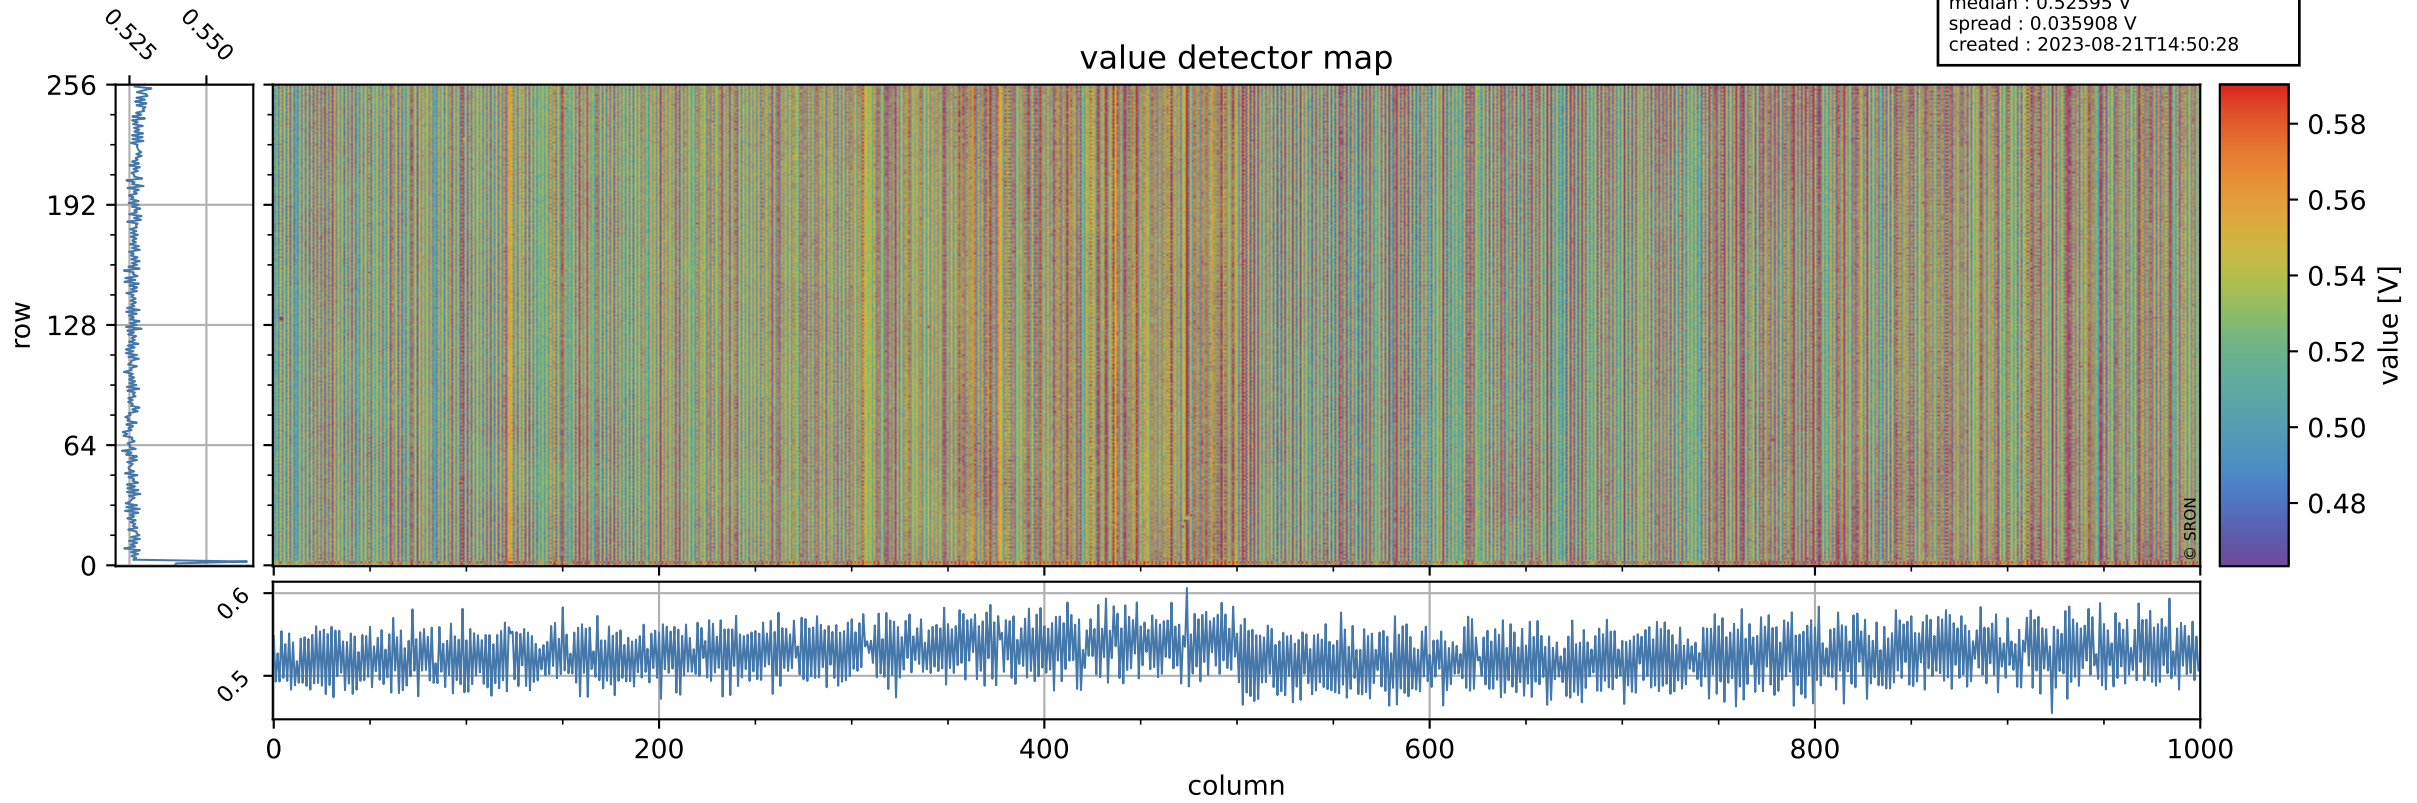

Tropomi SWIR offset (official)

orbits : 19 in [16282, 16327]
coverage : 2020-12-04 / 2020-12-07
median : 0.52595 V
spread : 0.035908 V
created : 2023-08-21T14:50:28

value detector map

Tropomi SWIR offset (official)

orbits : 19 in [16282, 16327]
coverage : 2020-12-04 / 2020-12-07
median : 28.817 μV
spread : 14.619 μV
created : 2023-08-21T14:50:29

Tropomi SWIR offset (official)

orbits : 19 in [16282, 16327]
coverage : 2020-12-04 / 2020-12-07
median : -0.068032 mV
spread : 0.38853 mV
created : 2023-08-21T14:50:29

value compared with SWIR offset CKD

Tropomi SWIR offset (official) ground-tracks of Sentinel-5P

orbits : 19 in [16282, 16327]
coverage : 2020-12-04 / 2020-12-07
created : 2023-08-21T14:50:30

Tropomi SWIR offset (official)

orbits : [2827, 16327]
coverage : 2018-04-30 / 2020-12-07
created : 2023-08-21T14:50:30

trend of detector median & temperatures