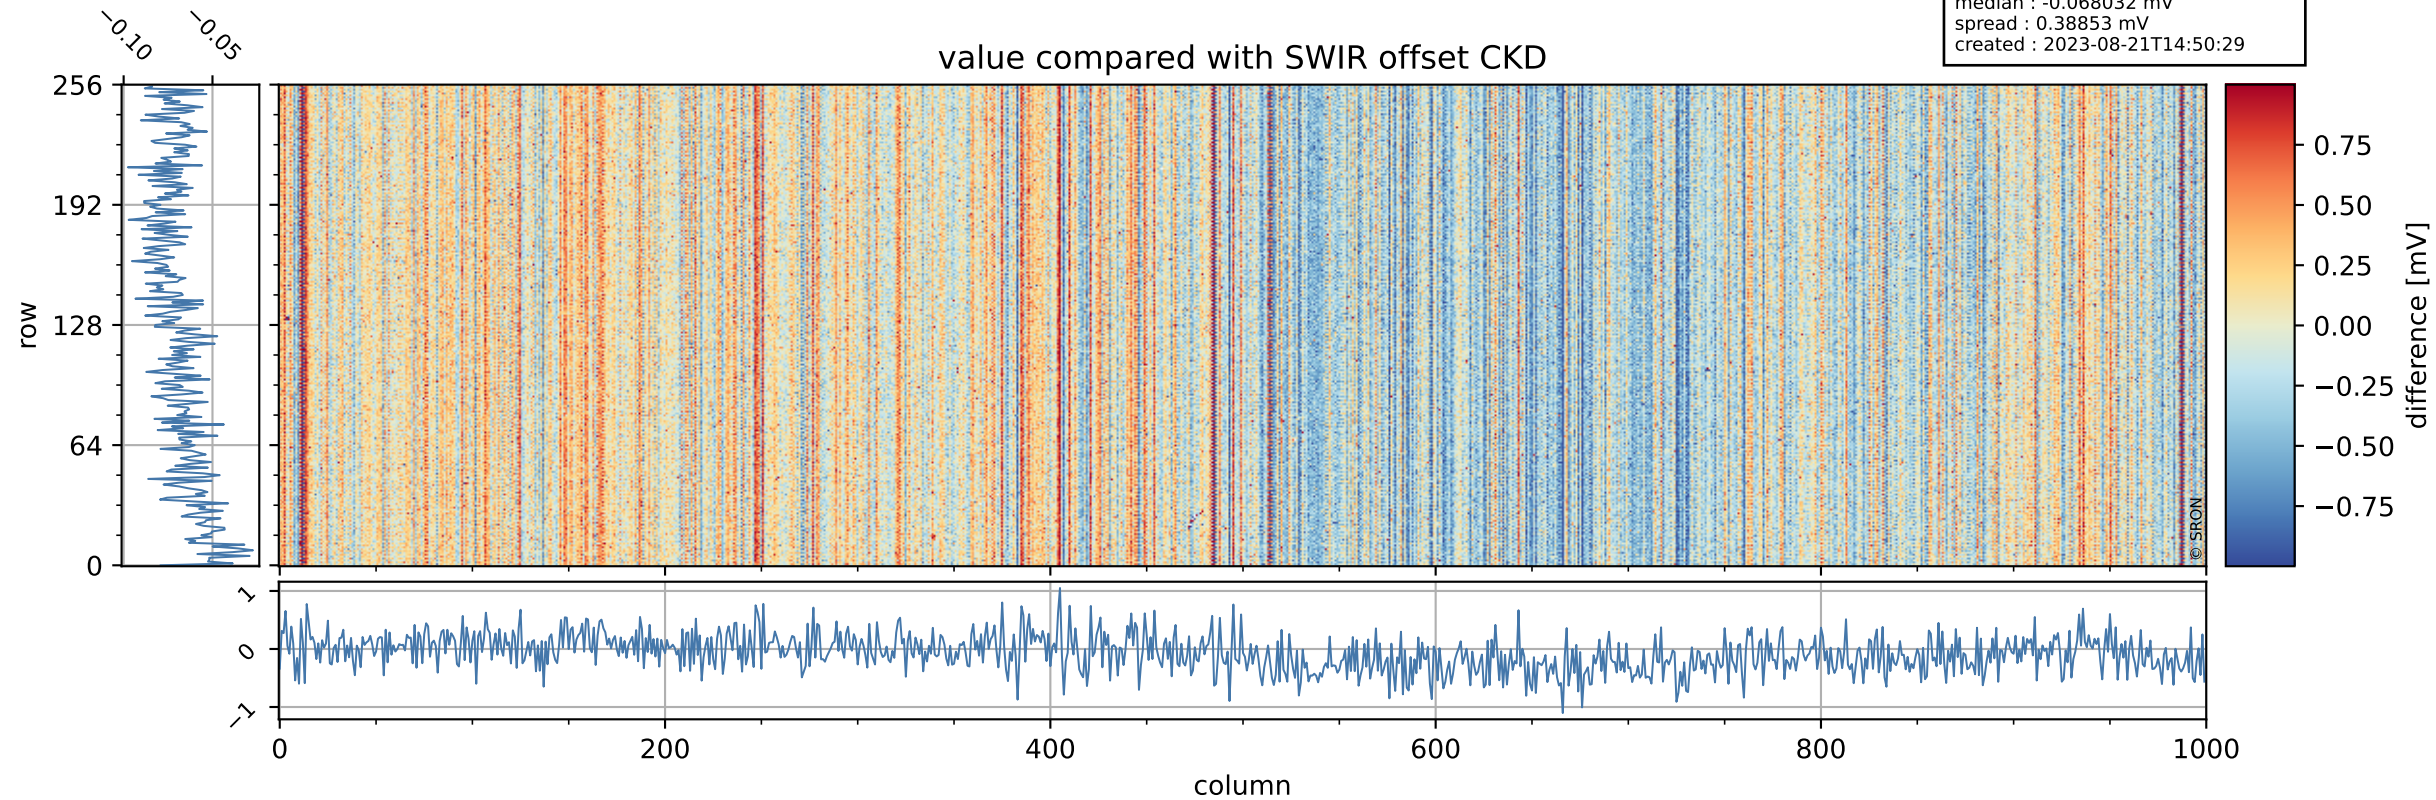

Tropomi SWIR offset (official)

orbits : 19 in [16282, 16327]
coverage : 2020-12-04 / 2020-12-07
median : 0.52595 V
spread : 0.035908 V
created : 2023-08-21T14:50:28

value detector map

Tropomi SWIR offset (official)

orbits : 19 in [16282, 16327]
coverage : 2020-12-04 / 2020-12-07
median : 28.817 μV
spread : 14.619 μV
created : 2023-08-21T14:50:29

Tropomi SWIR offset (official)

orbits : 19 in [16282, 16327]
coverage : 2020-12-04 / 2020-12-07
median : -0.068032 mV
spread : 0.38853 mV
created : 2023-08-21T14:50:29

value compared with SWIR offset CKD

Tropomi SWIR offset (official) ground-tracks of Sentinel-5P

orbits : 19 in [16282, 16327]
coverage : 2020-12-04 / 2020-12-07
created : 2023-08-21T14:50:30

Tropomi SWIR offset (official)

orbits : [2827, 16327]
coverage : 2018-04-30 / 2020-12-07
created : 2023-08-21T14:50:30

trend of detector median & temperatures