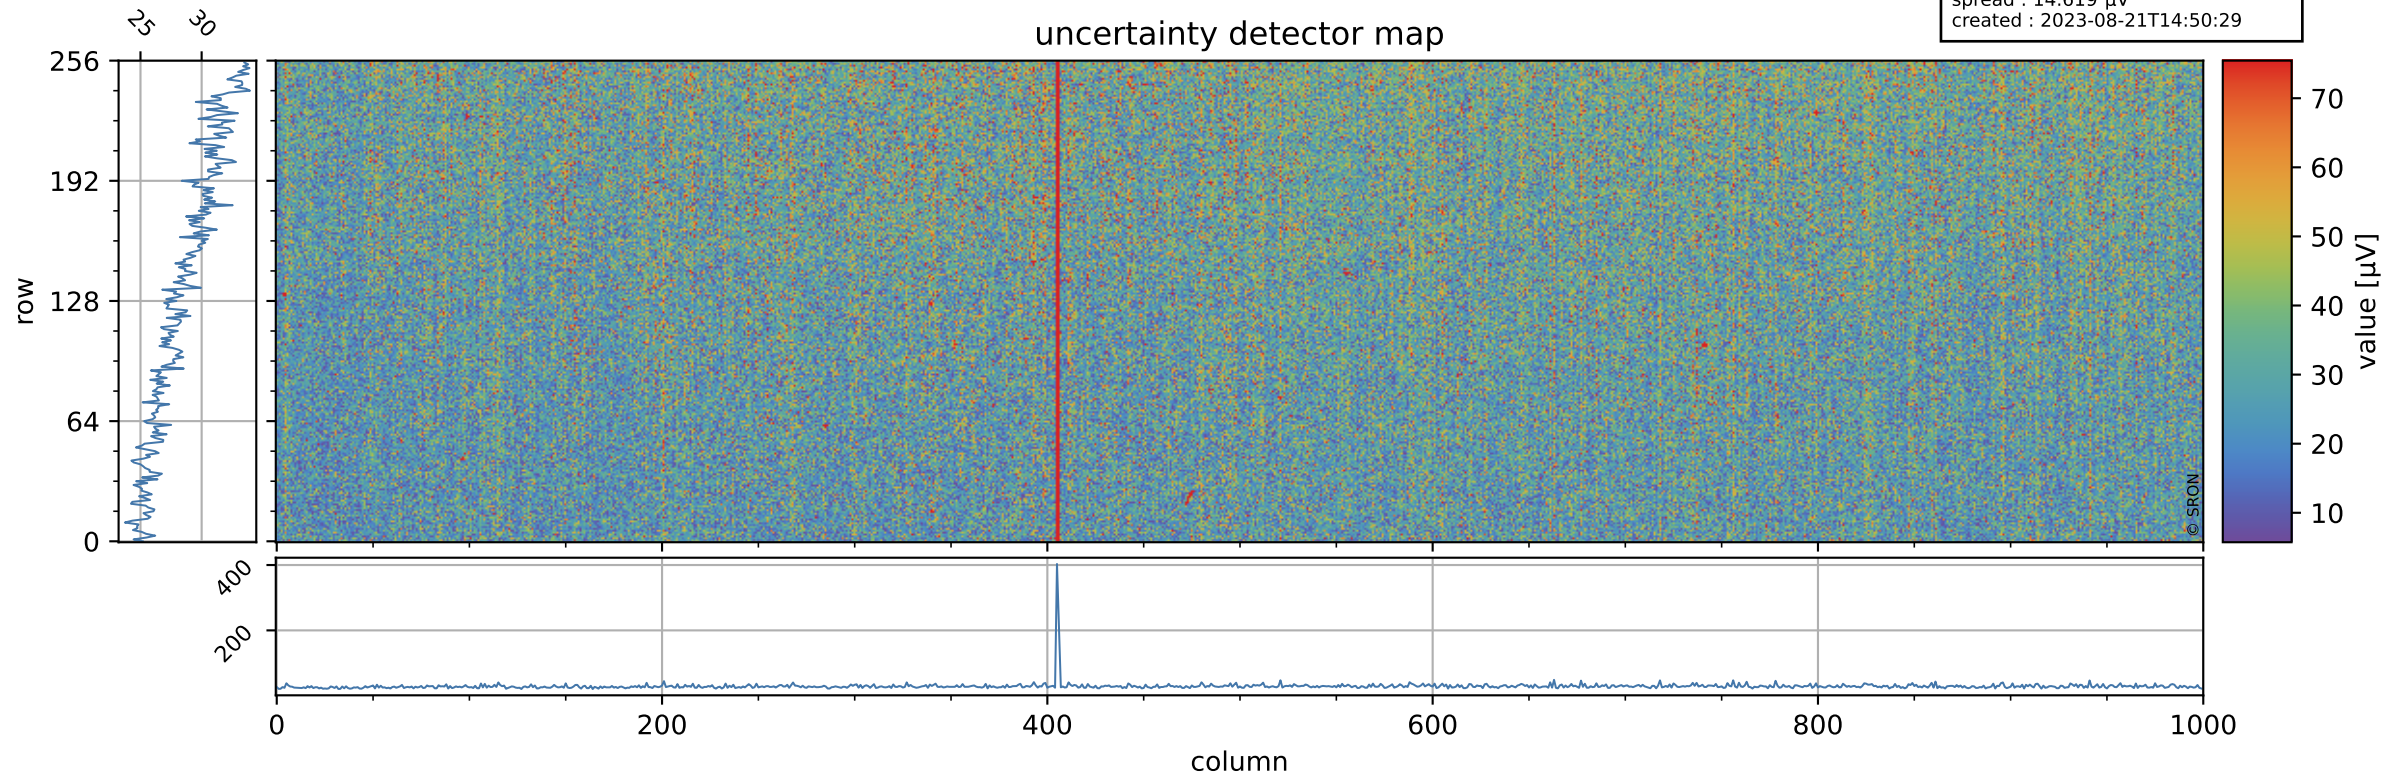

Tropomi SWIR offset (official)

orbits : 19 in [16282, 16327]
coverage : 2020-12-04 / 2020-12-07
median : 0.52595 V
spread : 0.035908 V
created : 2023-08-21T14:50:28

value detector map

Tropomi SWIR offset (official)

orbits : 19 in [16282, 16327]
coverage : 2020-12-04 / 2020-12-07
median : 28.817 μV
spread : 14.619 μV
created : 2023-08-21T14:50:29

Tropomi SWIR offset (official)

orbits : 19 in [16282, 16327]
coverage : 2020-12-04 / 2020-12-07
median : -0.068032 mV
spread : 0.38853 mV
created : 2023-08-21T14:50:29

value compared with SWIR offset CKD

Tropomi SWIR offset (official) ground-tracks of Sentinel-5P

orbits : 19 in [16282, 16327]
coverage : 2020-12-04 / 2020-12-07
created : 2023-08-21T14:50:30

Tropomi SWIR offset (official)

orbits : [2827, 16327]
coverage : 2018-04-30 / 2020-12-07
created : 2023-08-21T14:50:30

trend of detector median & temperatures