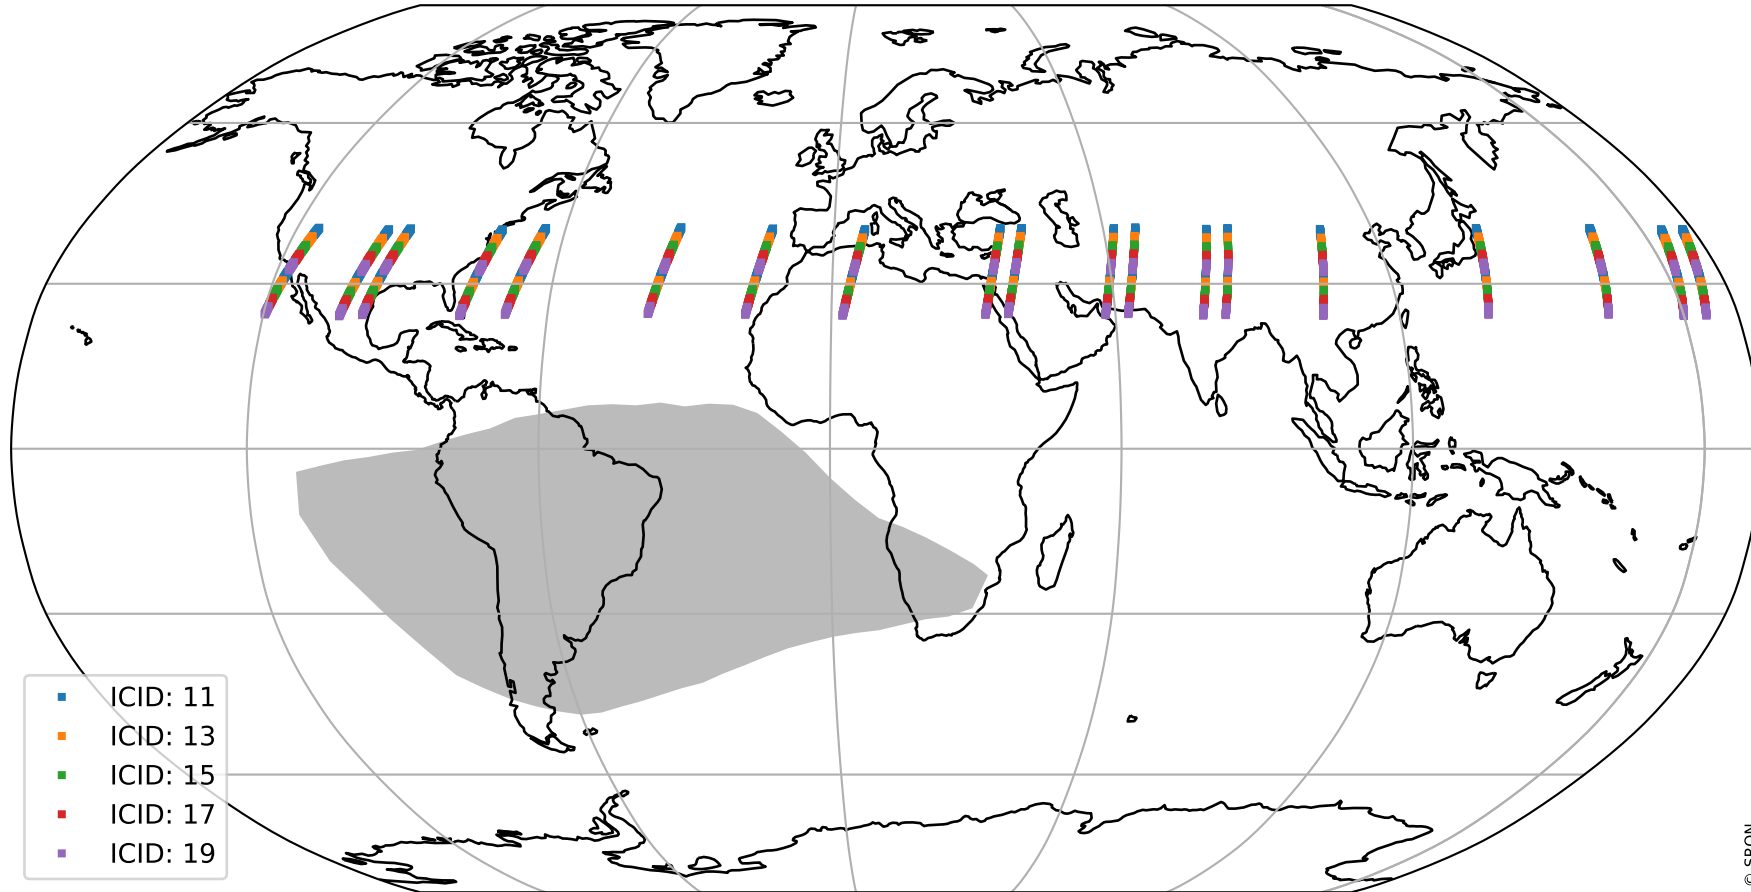

Tropomi SWIR offset (official)

orbits : 19 in [16282, 16327]
coverage : 2020-12-04 / 2020-12-07
median : 0.52595 V
spread : 0.035908 V
created : 2023-08-21T14:50:28

value detector map

Tropomi SWIR offset (official)

orbits : 19 in [16282, 16327]
coverage : 2020-12-04 / 2020-12-07
median : 28.817 μV
spread : 14.619 μV
created : 2023-08-21T14:50:29

Tropomi SWIR offset (official)

orbits : 19 in [16282, 16327]
coverage : 2020-12-04 / 2020-12-07
median : -0.068032 mV
spread : 0.38853 mV
created : 2023-08-21T14:50:29

value compared with SWIR offset CKD

Tropomi SWIR offset (official) ground-tracks of Sentinel-5P

orbits : 19 in [16282, 16327]
coverage : 2020-12-04 / 2020-12-07
created : 2023-08-21T14:50:30

Tropomi SWIR offset (official)

orbits : [2827, 16327]
coverage : 2018-04-30 / 2020-12-07
created : 2023-08-21T14:50:30

trend of detector median & temperatures