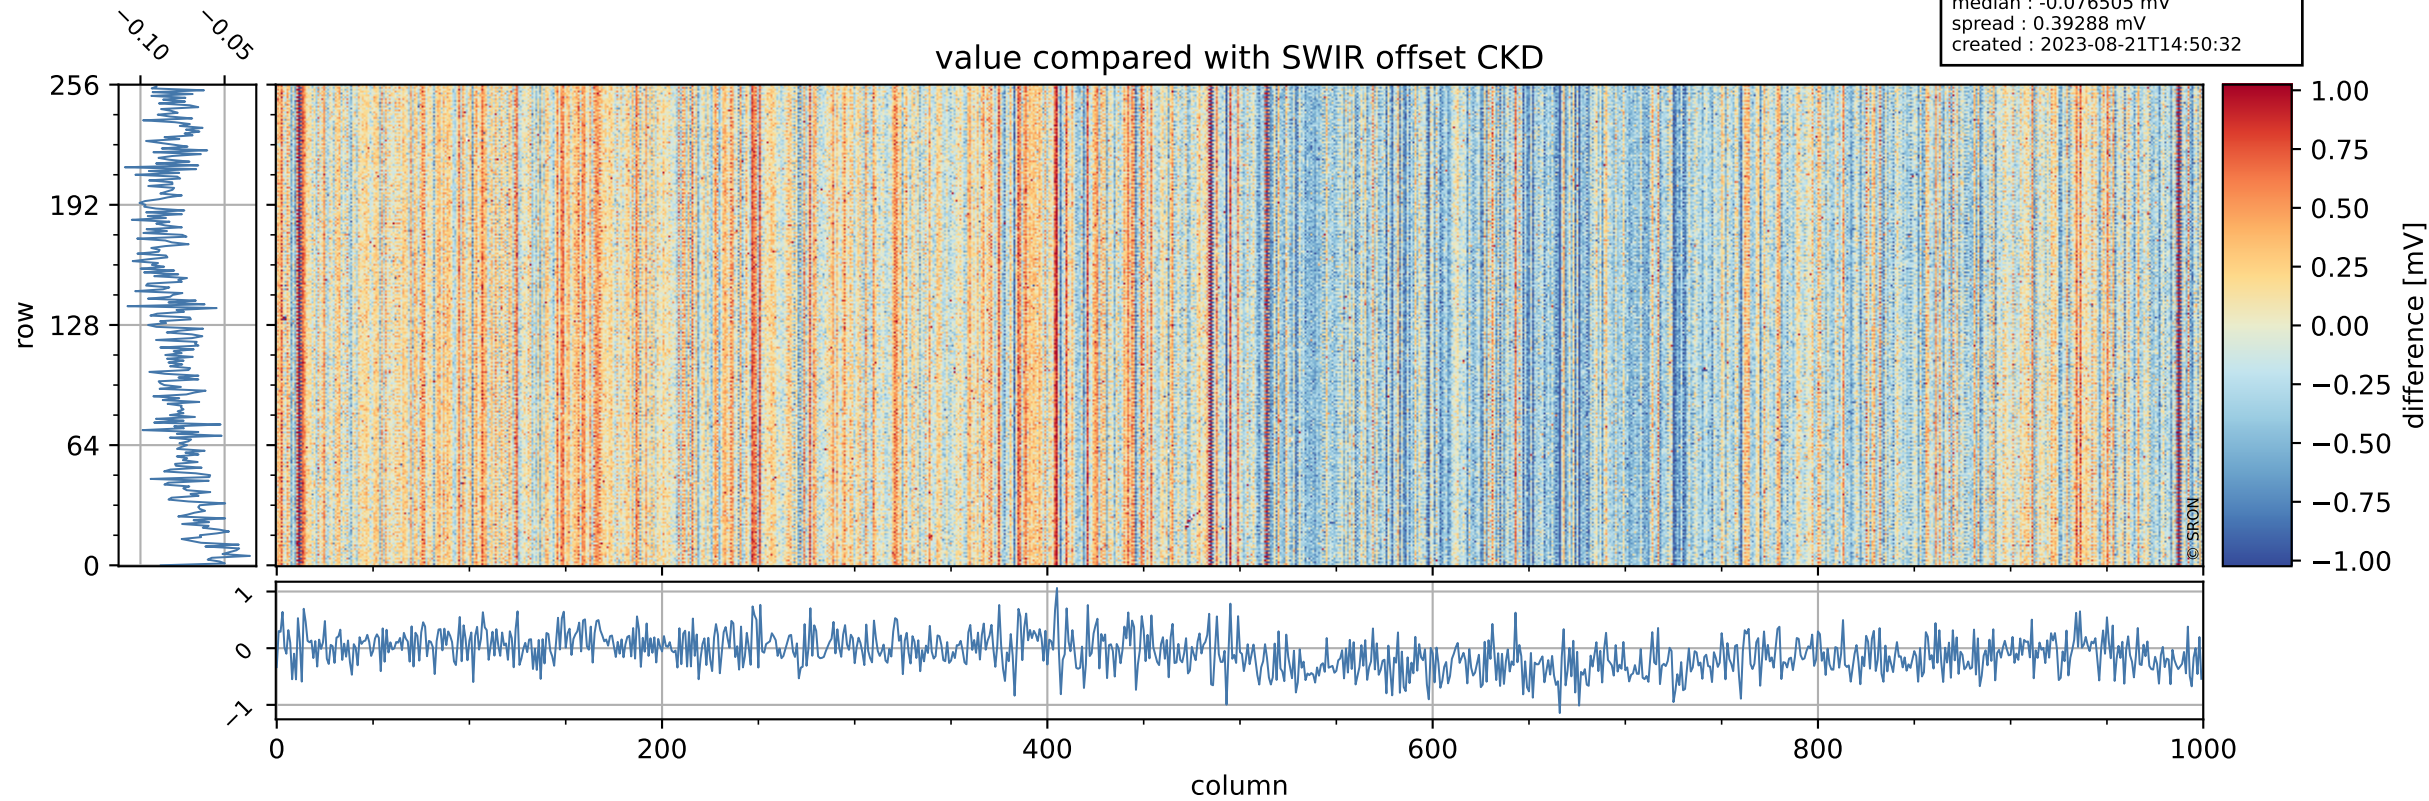

Tropomi SWIR offset (official)

orbits : 19 in [16297, 16342]
coverage : 2020-12-05 / 2020-12-08
median : 0.52594 V
spread : 0.035911 V
created : 2023-08-21T14:50:31

value detector map

Tropomi SWIR offset (official)

orbits : 19 in [16297, 16342]
coverage : 2020-12-05 / 2020-12-08
median : 28.382 μV
spread : 14.379 μV
created : 2023-08-21T14:50:32

Tropomi SWIR offset (official)

orbits : 19 in [16297, 16342]
coverage : 2020-12-05 / 2020-12-08
median : -0.076505 mV
spread : 0.39288 mV
created : 2023-08-21T14:50:32

value compared with SWIR offset CKD

Tropomi SWIR offset (official) ground-tracks of Sentinel-5P

orbits : 19 in [16297, 16342]
coverage : 2020-12-05 / 2020-12-08
created : 2023-08-21T14:50:32

Tropomi SWIR offset (official)

orbits : [2827, 16342]
coverage : 2018-04-30 / 2020-12-08
created : 2023-08-21T14:50:33

trend of detector median & temperatures