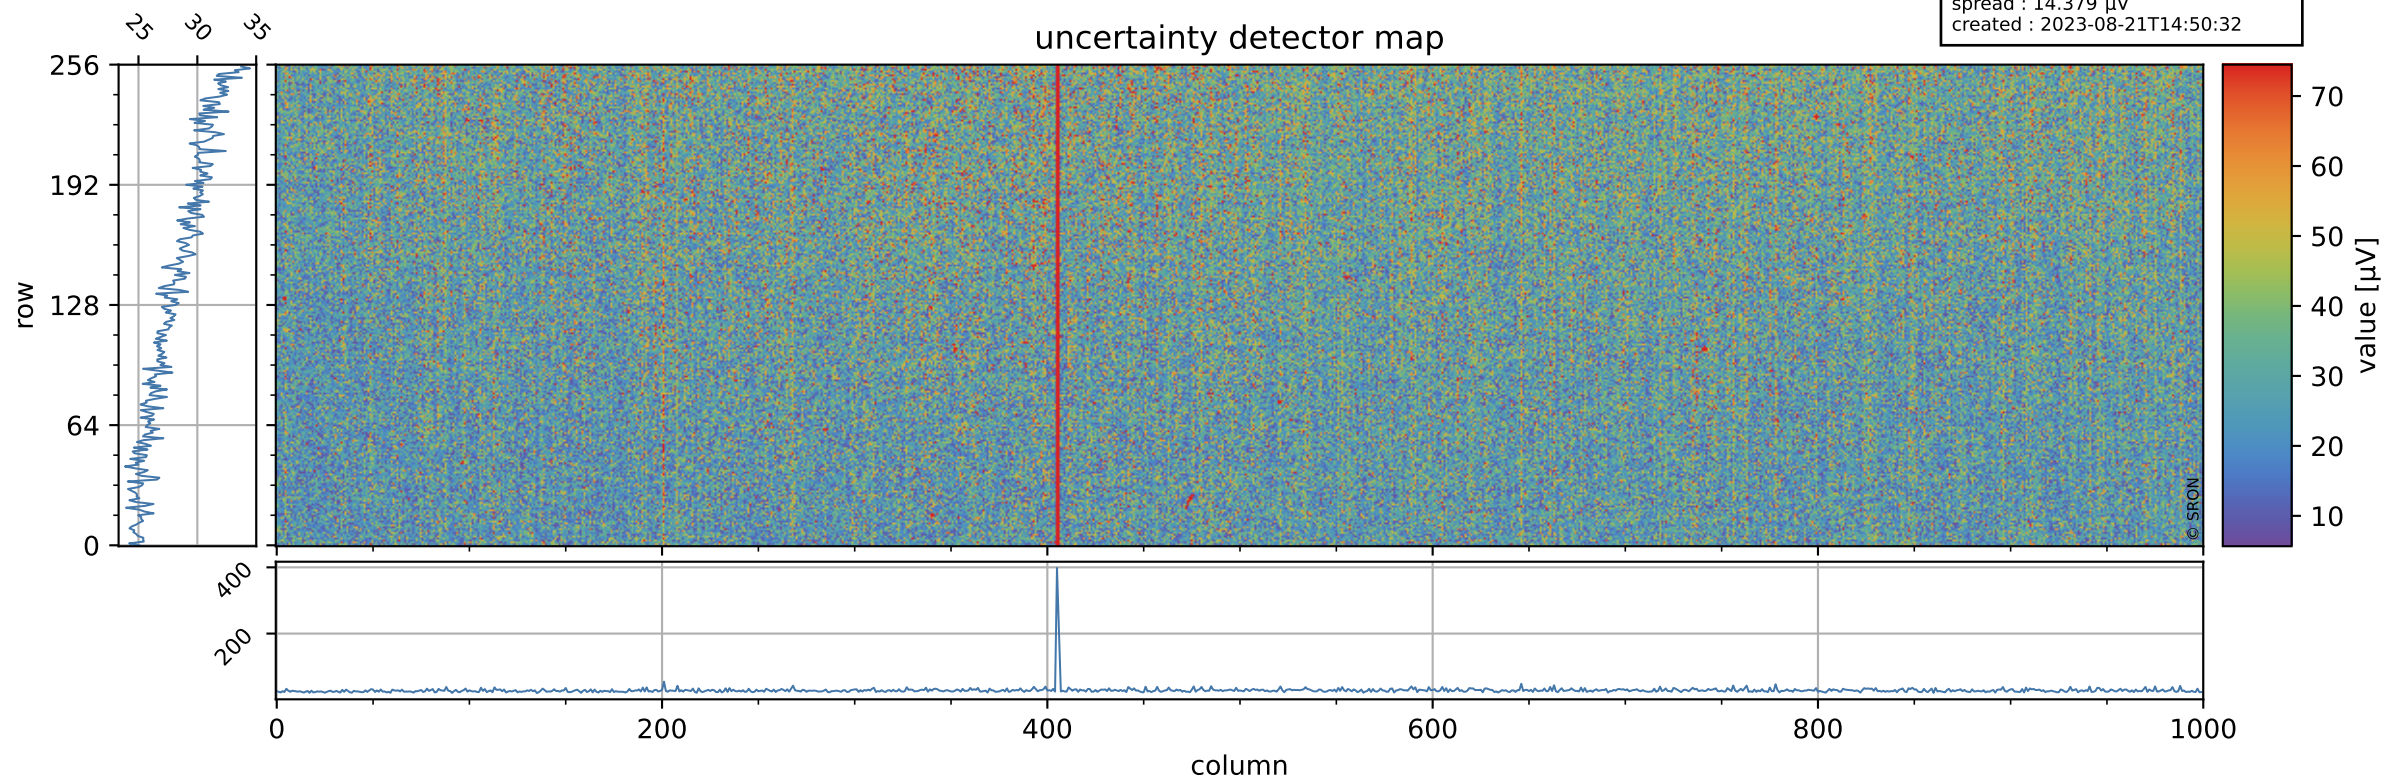

Tropomi SWIR offset (official)

orbits : 19 in [16297, 16342]
coverage : 2020-12-05 / 2020-12-08
median : 0.52594 V
spread : 0.035911 V
created : 2023-08-21T14:50:31

value detector map

Tropomi SWIR offset (official)

orbits : 19 in [16297, 16342]
coverage : 2020-12-05 / 2020-12-08
median : 28.382 μV
spread : 14.379 μV
created : 2023-08-21T14:50:32

Tropomi SWIR offset (official)

orbits : 19 in [16297, 16342]
coverage : 2020-12-05 / 2020-12-08
median : -0.076505 mV
spread : 0.39288 mV
created : 2023-08-21T14:50:32

value compared with SWIR offset CKD

Tropomi SWIR offset (official) ground-tracks of Sentinel-5P

orbits : 19 in [16297, 16342]
coverage : 2020-12-05 / 2020-12-08
created : 2023-08-21T14:50:32

Tropomi SWIR offset (official)

orbits : [2827, 16342]
coverage : 2018-04-30 / 2020-12-08
created : 2023-08-21T14:50:33

trend of detector median & temperatures