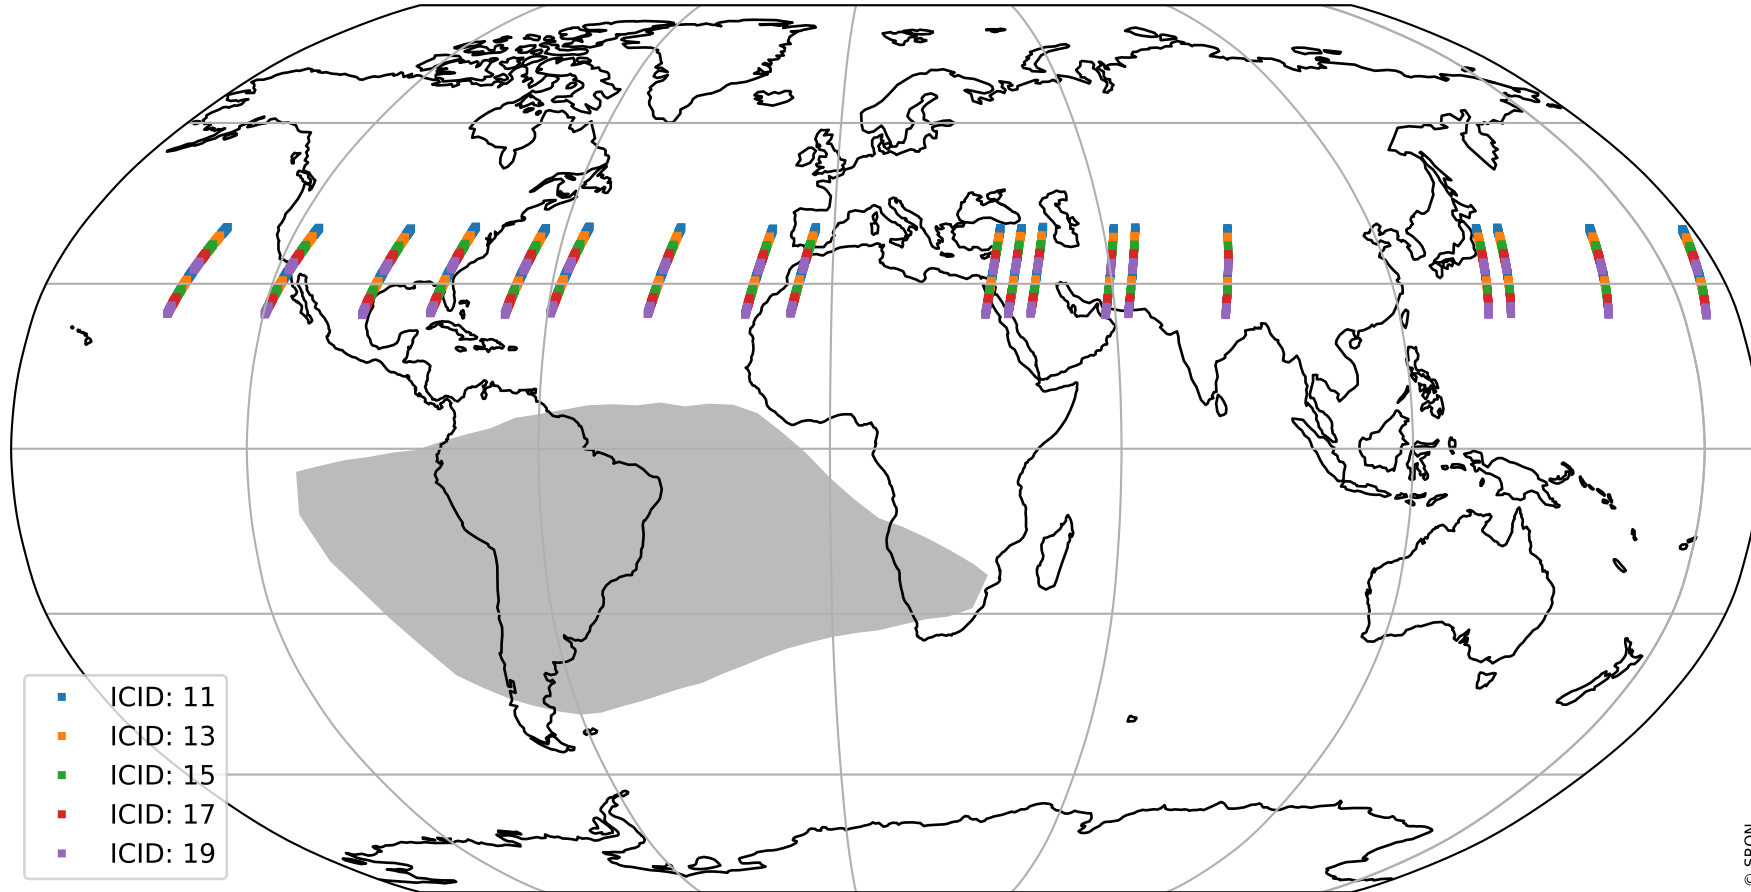

Tropomi SWIR offset (official)

orbits : 19 in [16297, 16342]
coverage : 2020-12-05 / 2020-12-08
median : 0.52594 V
spread : 0.035911 V
created : 2023-08-21T14:50:31

value detector map

Tropomi SWIR offset (official)

orbits : 19 in [16297, 16342]
coverage : 2020-12-05 / 2020-12-08
median : 28.382 μV
spread : 14.379 μV
created : 2023-08-21T14:50:32

Tropomi SWIR offset (official)

orbits : 19 in [16297, 16342]
coverage : 2020-12-05 / 2020-12-08
median : -0.076505 mV
spread : 0.39288 mV
created : 2023-08-21T14:50:32

value compared with SWIR offset CKD

Tropomi SWIR offset (official) ground-tracks of Sentinel-5P

orbits : 19 in [16297, 16342]
coverage : 2020-12-05 / 2020-12-08
created : 2023-08-21T14:50:32

Tropomi SWIR offset (official)

orbits : [2827, 16342]
coverage : 2018-04-30 / 2020-12-08
created : 2023-08-21T14:50:33

trend of detector median & temperatures