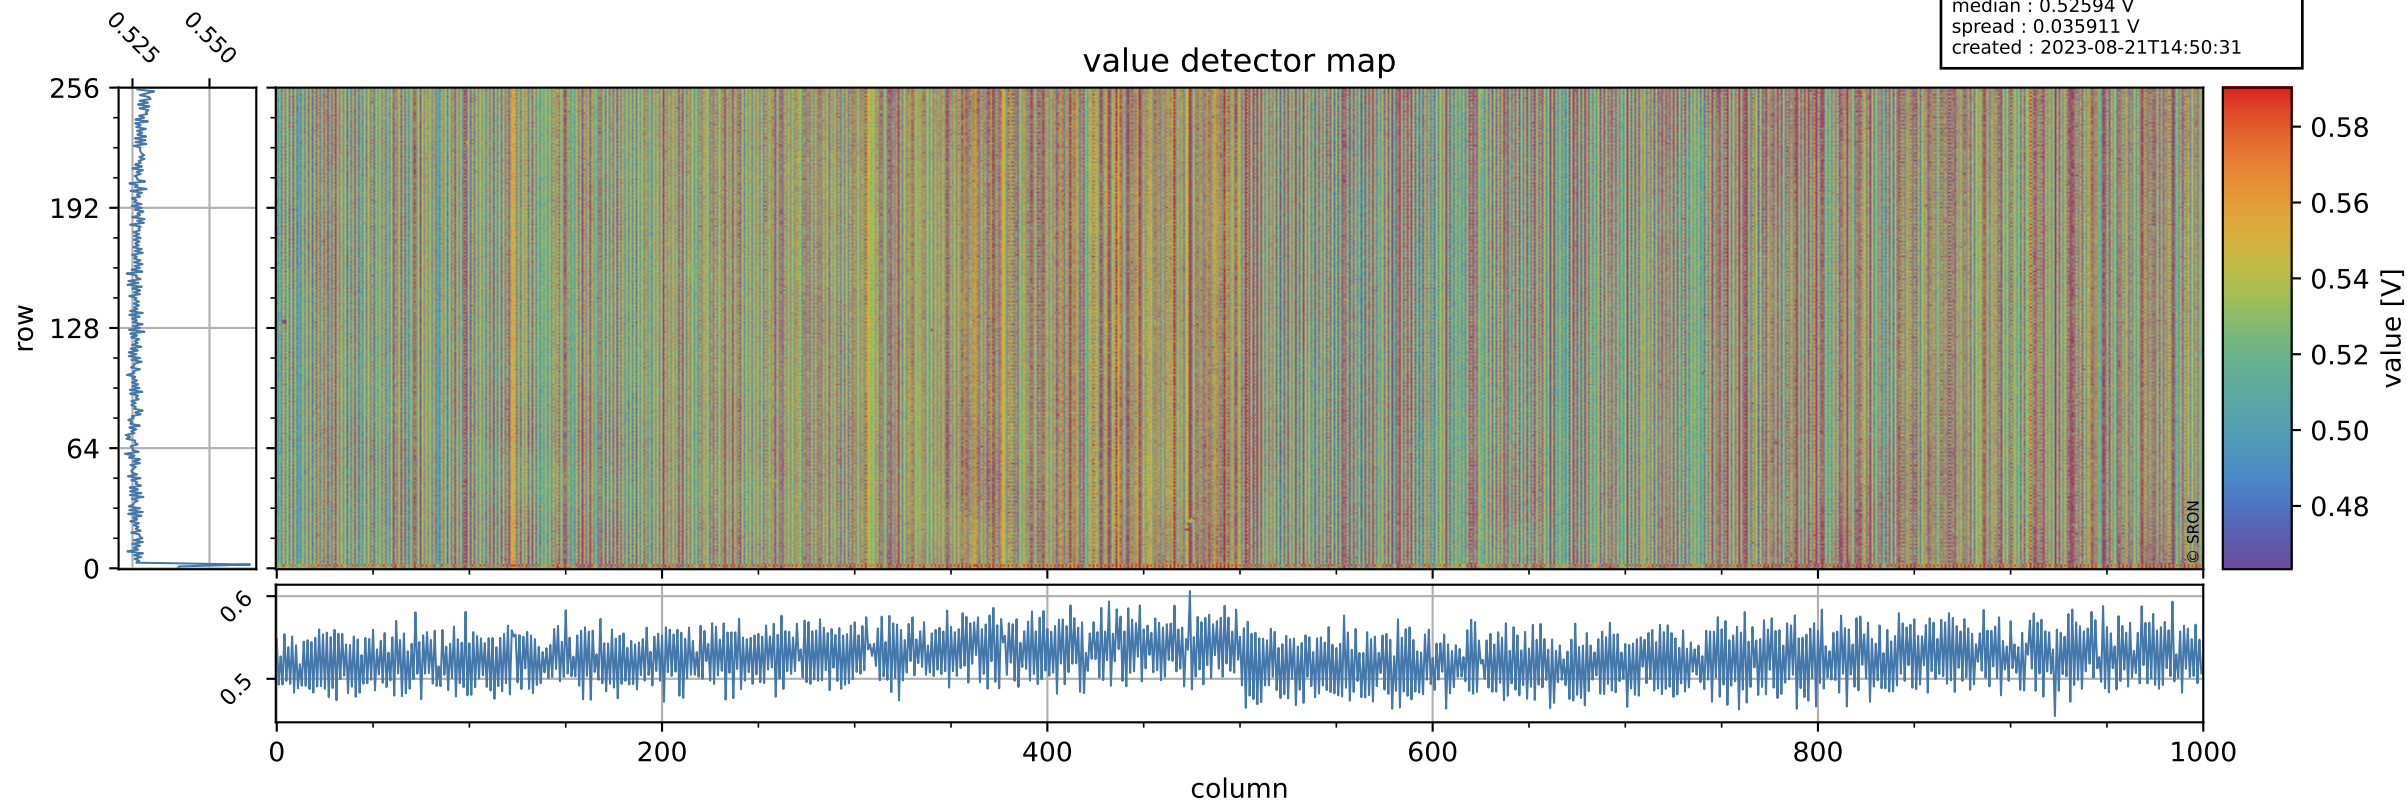

Tropomi SWIR offset (official)

orbits : 19 in [16297, 16342]
coverage : 2020-12-05 / 2020-12-08
median : 0.52594 V
spread : 0.035911 V
created : 2023-08-21T14:50:31

value detector map

Tropomi SWIR offset (official)

orbits : 19 in [16297, 16342]
coverage : 2020-12-05 / 2020-12-08
median : 28.382 μV
spread : 14.379 μV
created : 2023-08-21T14:50:32

Tropomi SWIR offset (official)

orbits : 19 in [16297, 16342]
coverage : 2020-12-05 / 2020-12-08
median : -0.076505 mV
spread : 0.39288 mV
created : 2023-08-21T14:50:32

value compared with SWIR offset CKD

Tropomi SWIR offset (official) ground-tracks of Sentinel-5P

orbits : 19 in [16297, 16342]
coverage : 2020-12-05 / 2020-12-08
created : 2023-08-21T14:50:32

Tropomi SWIR offset (official)

orbits : [2827, 16342]
coverage : 2018-04-30 / 2020-12-08
created : 2023-08-21T14:50:33

trend of detector median & temperatures