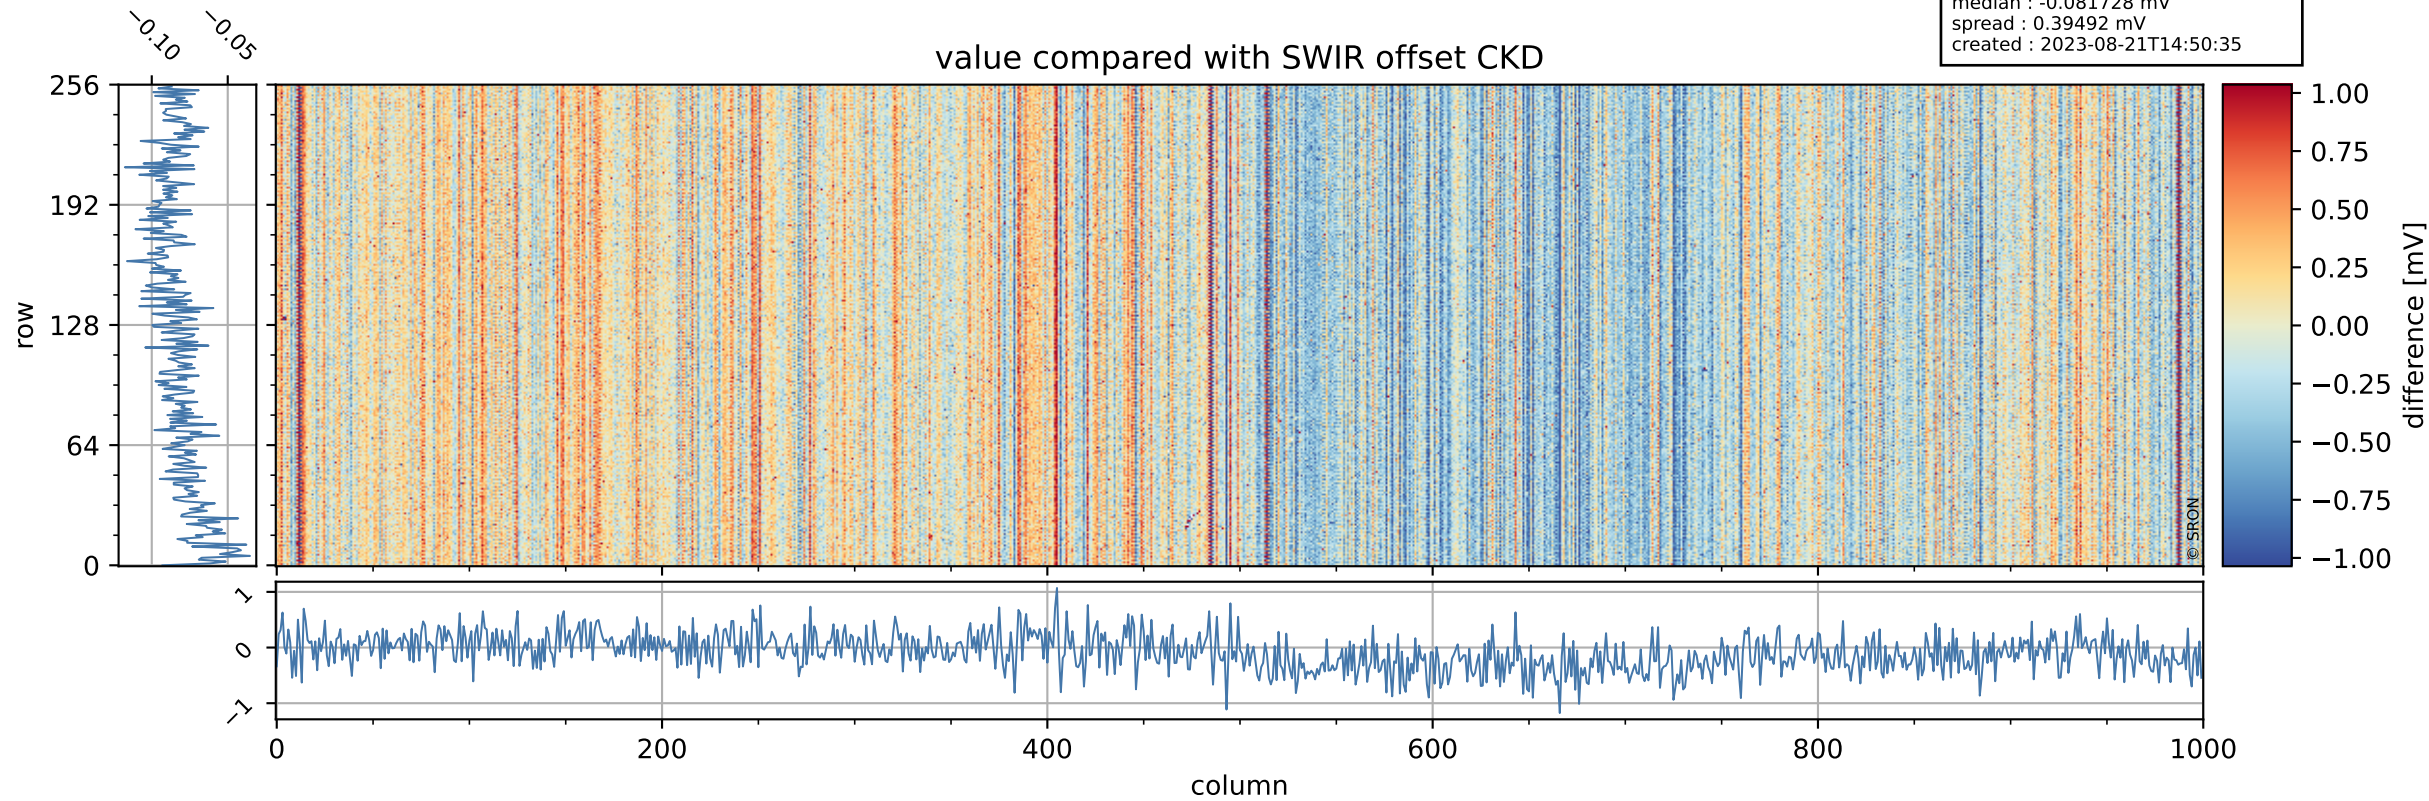

Tropomi SWIR offset (official)

orbits : 19 in [16312, 16357]
coverage : 2020-12-06 / 2020-12-09
median : 0.52593 V
spread : 0.035912 V
created : 2023-08-21T14:50:34

value detector map

Tropomi SWIR offset (official)

orbits : 19 in [16312, 16357]
coverage : 2020-12-06 / 2020-12-09
median : 28.424 μV
spread : 14.376 μV
created : 2023-08-21T14:50:35

Tropomi SWIR offset (official)

orbits : 19 in [16312, 16357]
coverage : 2020-12-06 / 2020-12-09
median : -0.081728 mV
spread : 0.39492 mV
created : 2023-08-21T14:50:35

value compared with SWIR offset CKD

Tropomi SWIR offset (official) ground-tracks of Sentinel-5P

orbits : 19 in [16312, 16357]
coverage : 2020-12-06 / 2020-12-09
created : 2023-08-21T14:50:36

Tropomi SWIR offset (official)

orbits : [2827, 16357]
coverage : 2018-04-30 / 2020-12-09
created : 2023-08-21T14:50:36

trend of detector median & temperatures