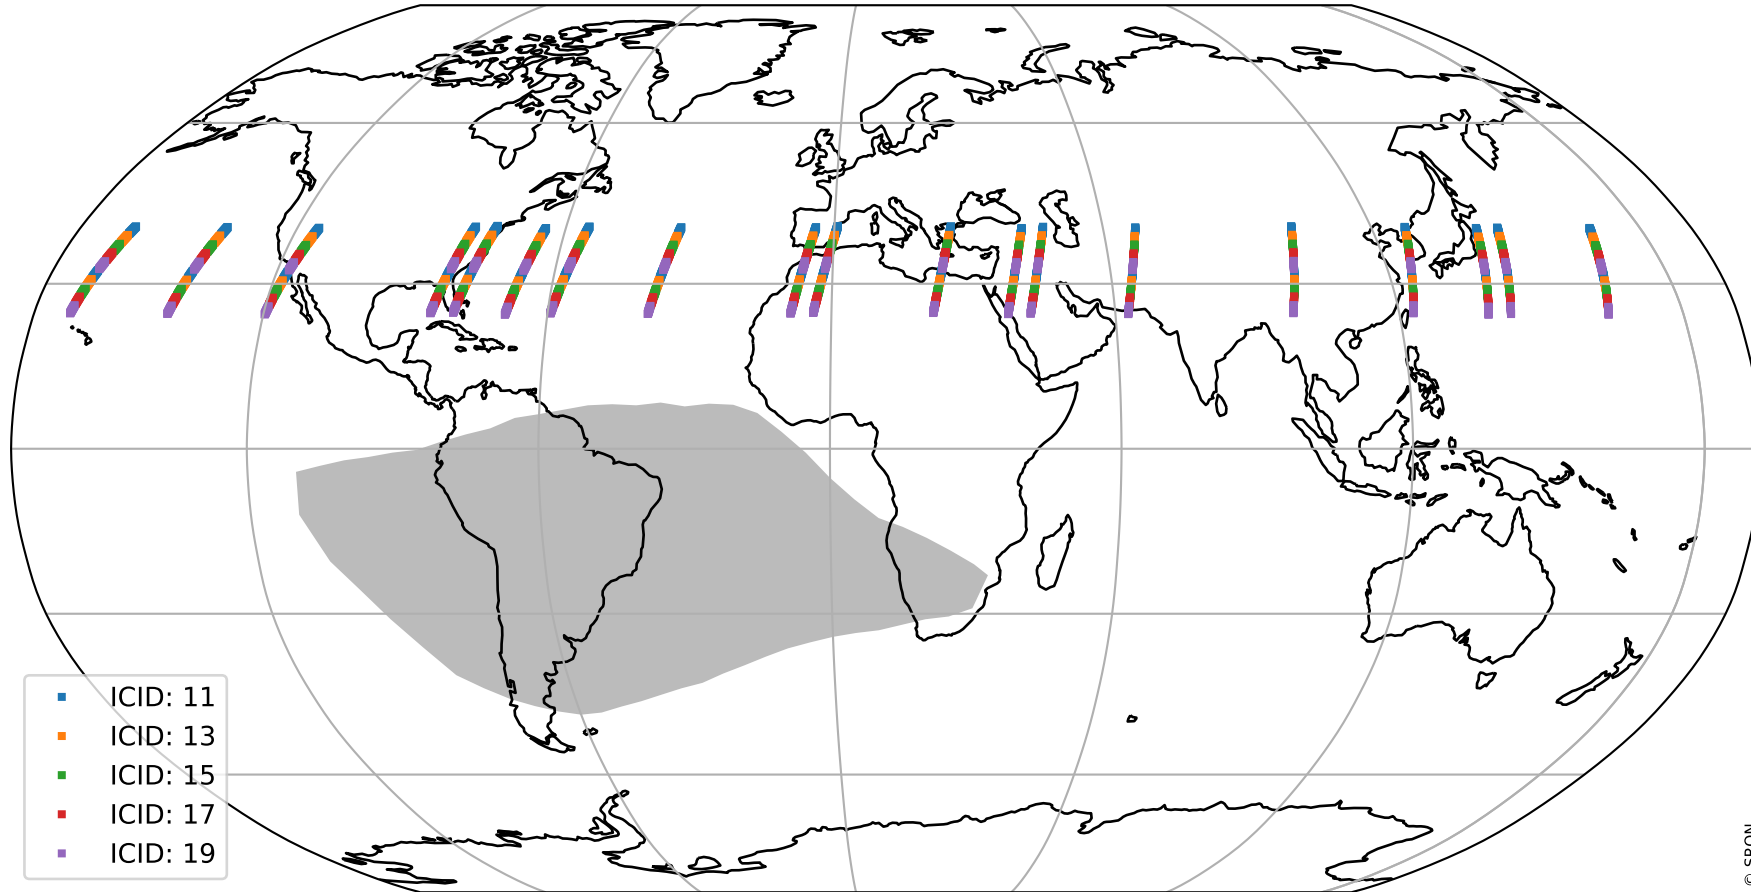

Tropomi SWIR offset (official)

orbits : 19 in [16312, 16357]
coverage : 2020-12-06 / 2020-12-09
median : 0.52593 V
spread : 0.035912 V
created : 2023-08-21T14:50:34

value detector map

Tropomi SWIR offset (official)

orbits : 19 in [16312, 16357]
coverage : 2020-12-06 / 2020-12-09
median : 28.424 μV
spread : 14.376 μV
created : 2023-08-21T14:50:35

Tropomi SWIR offset (official)

orbits : 19 in [16312, 16357]
coverage : 2020-12-06 / 2020-12-09
median : -0.081728 mV
spread : 0.39492 mV
created : 2023-08-21T14:50:35

value compared with SWIR offset CKD

Tropomi SWIR offset (official) ground-tracks of Sentinel-5P

orbits : 19 in [16312, 16357]
coverage : 2020-12-06 / 2020-12-09
created : 2023-08-21T14:50:36

Tropomi SWIR offset (official)

orbits : [2827, 16357]
coverage : 2018-04-30 / 2020-12-09
created : 2023-08-21T14:50:36

trend of detector median & temperatures