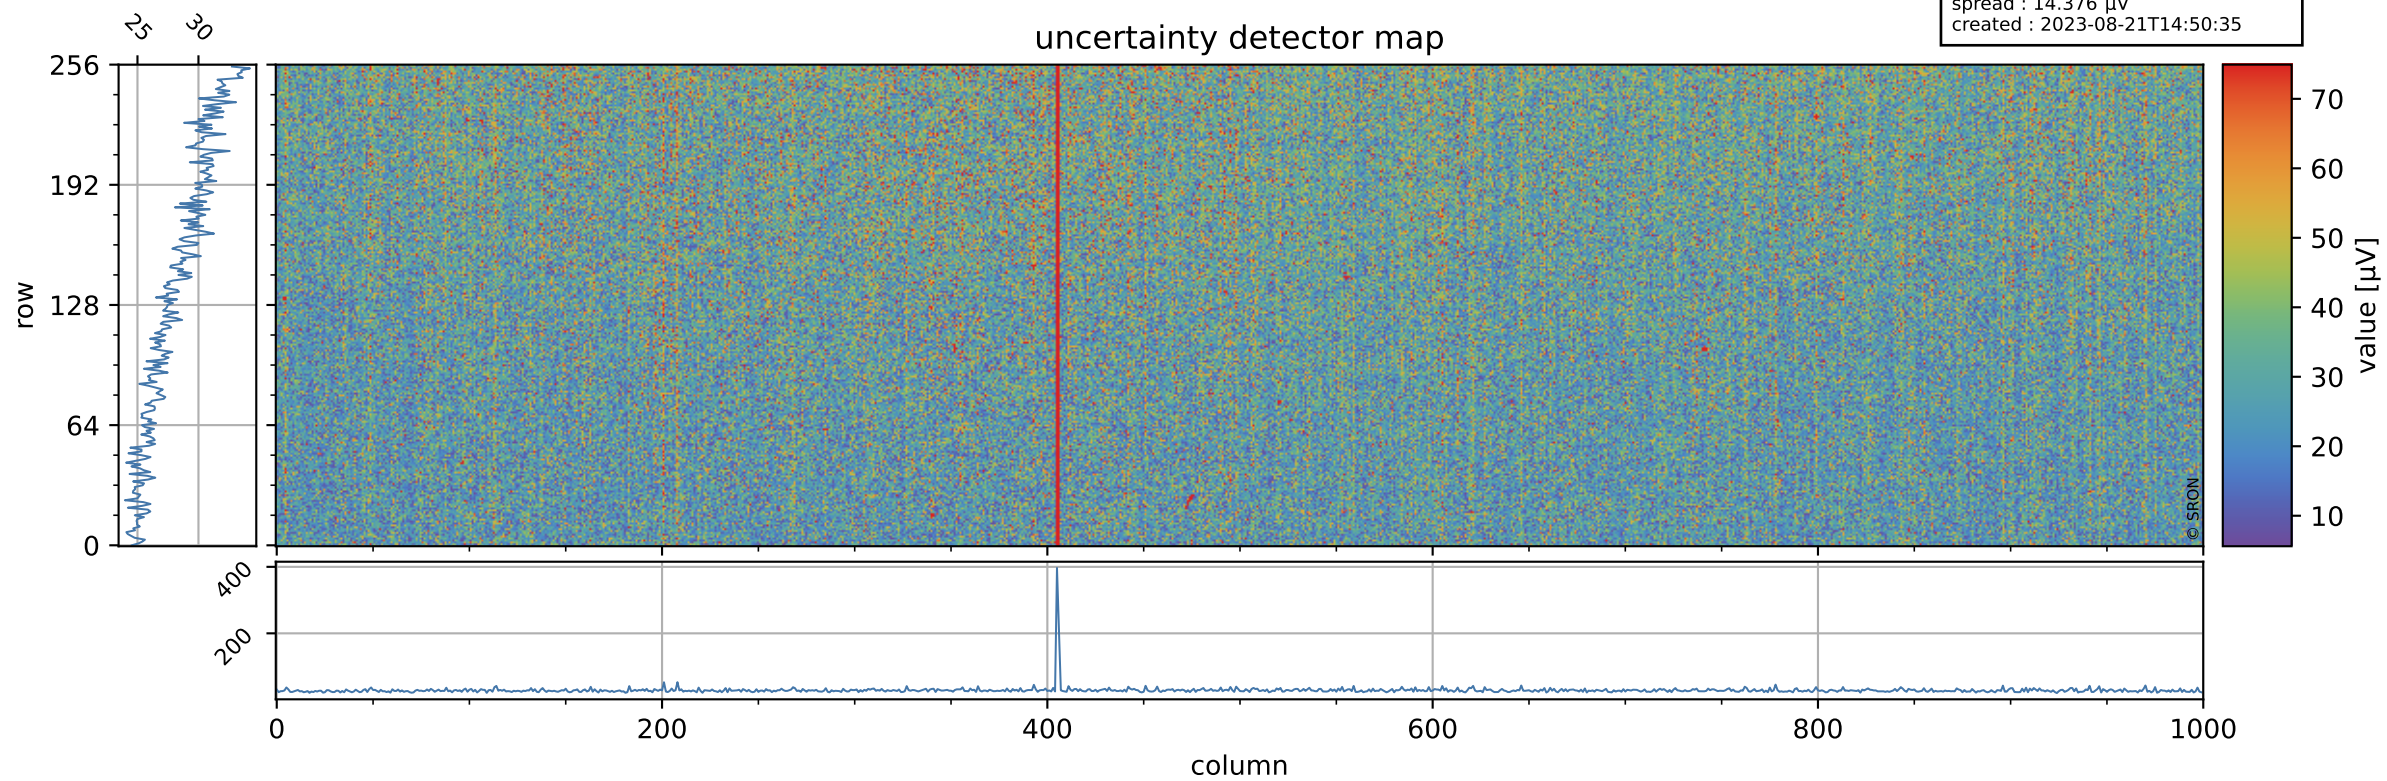

Tropomi SWIR offset (official)

orbits : 19 in [16312, 16357]
coverage : 2020-12-06 / 2020-12-09
median : 0.52593 V
spread : 0.035912 V
created : 2023-08-21T14:50:34

value detector map

Tropomi SWIR offset (official)

orbits : 19 in [16312, 16357]
coverage : 2020-12-06 / 2020-12-09
median : 28.424 μV
spread : 14.376 μV
created : 2023-08-21T14:50:35

Tropomi SWIR offset (official)

orbits : 19 in [16312, 16357]
coverage : 2020-12-06 / 2020-12-09
median : -0.081728 mV
spread : 0.39492 mV
created : 2023-08-21T14:50:35

value compared with SWIR offset CKD

Tropomi SWIR offset (official) ground-tracks of Sentinel-5P

orbits : 19 in [16312, 16357]
coverage : 2020-12-06 / 2020-12-09
created : 2023-08-21T14:50:36

Tropomi SWIR offset (official)

orbits : [2827, 16357]
coverage : 2018-04-30 / 2020-12-09
created : 2023-08-21T14:50:36

trend of detector median & temperatures