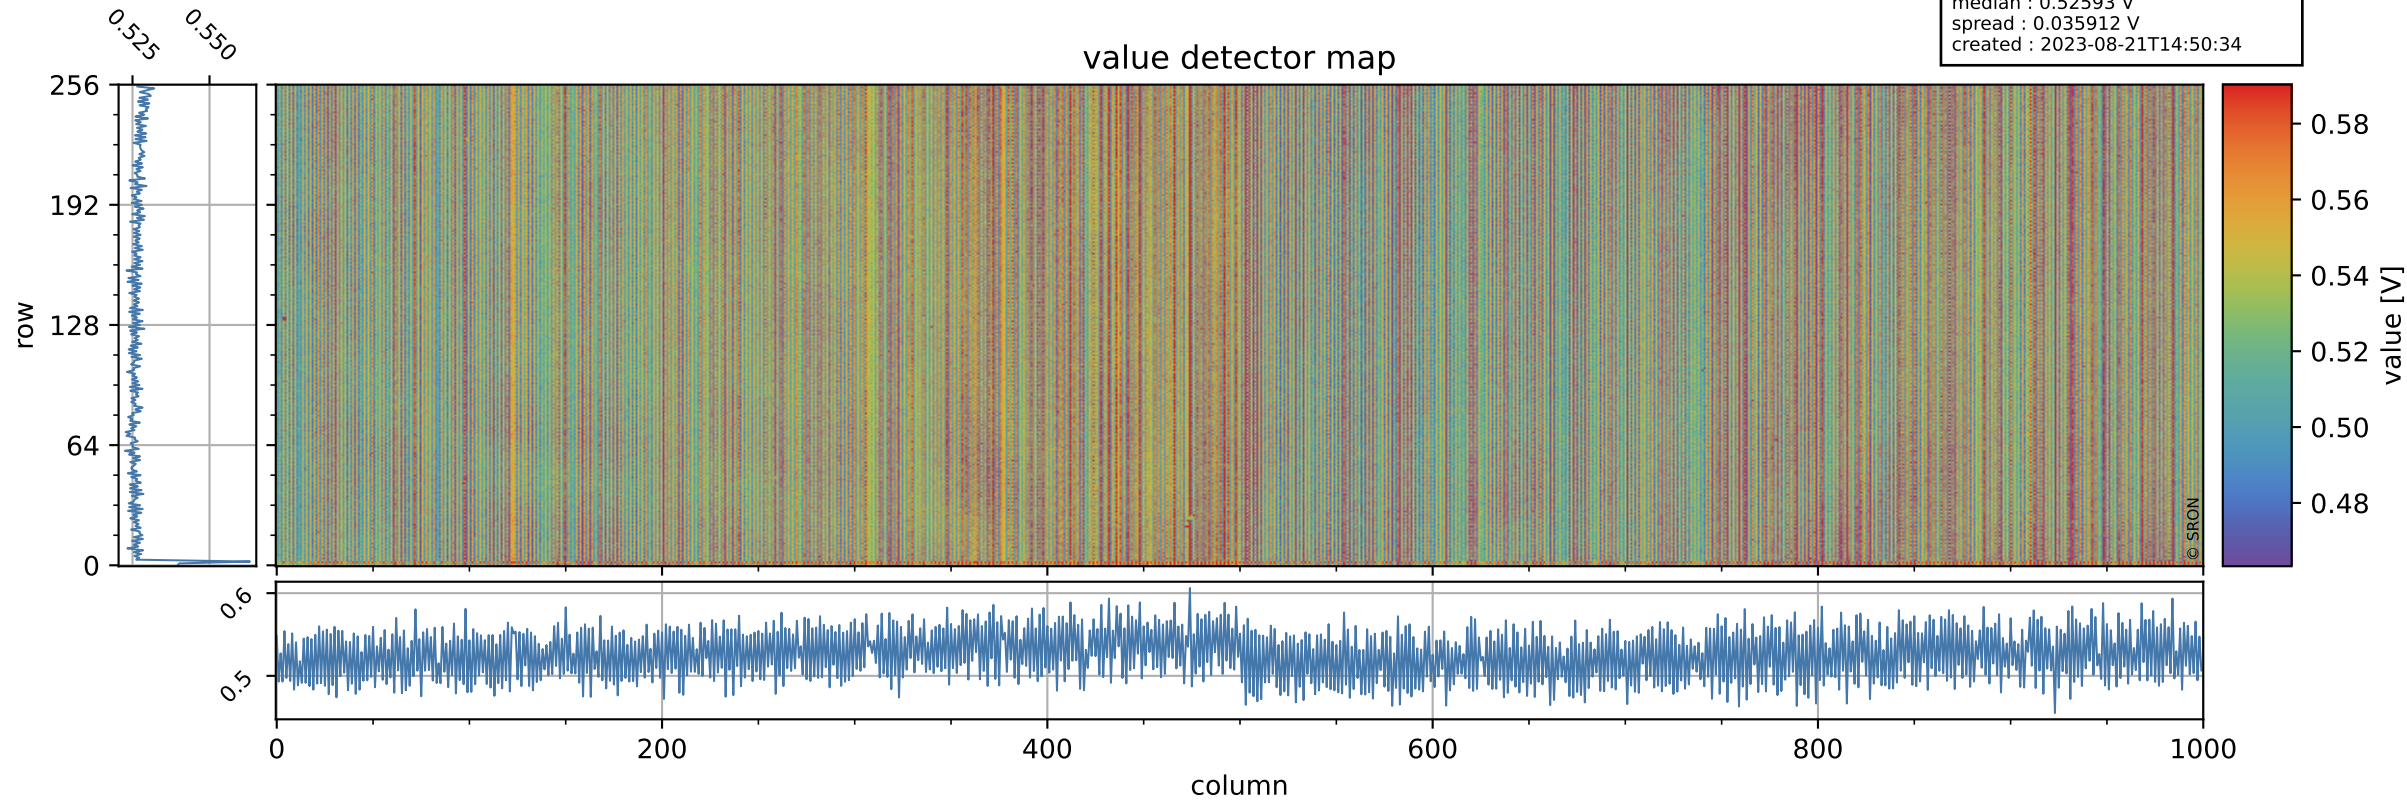

Tropomi SWIR offset (official)

orbits : 19 in [16312, 16357]
coverage : 2020-12-06 / 2020-12-09
median : 0.52593 V
spread : 0.035912 V
created : 2023-08-21T14:50:34

value detector map

Tropomi SWIR offset (official)

orbits : 19 in [16312, 16357]
coverage : 2020-12-06 / 2020-12-09
median : 28.424 μV
spread : 14.376 μV
created : 2023-08-21T14:50:35

Tropomi SWIR offset (official)

orbits : 19 in [16312, 16357]
coverage : 2020-12-06 / 2020-12-09
median : -0.081728 mV
spread : 0.39492 mV
created : 2023-08-21T14:50:35

value compared with SWIR offset CKD

Tropomi SWIR offset (official) ground-tracks of Sentinel-5P

orbits : 19 in [16312, 16357]
coverage : 2020-12-06 / 2020-12-09
created : 2023-08-21T14:50:36

Tropomi SWIR offset (official)

orbits : [2827, 16357]
coverage : 2018-04-30 / 2020-12-09
created : 2023-08-21T14:50:36

trend of detector median & temperatures