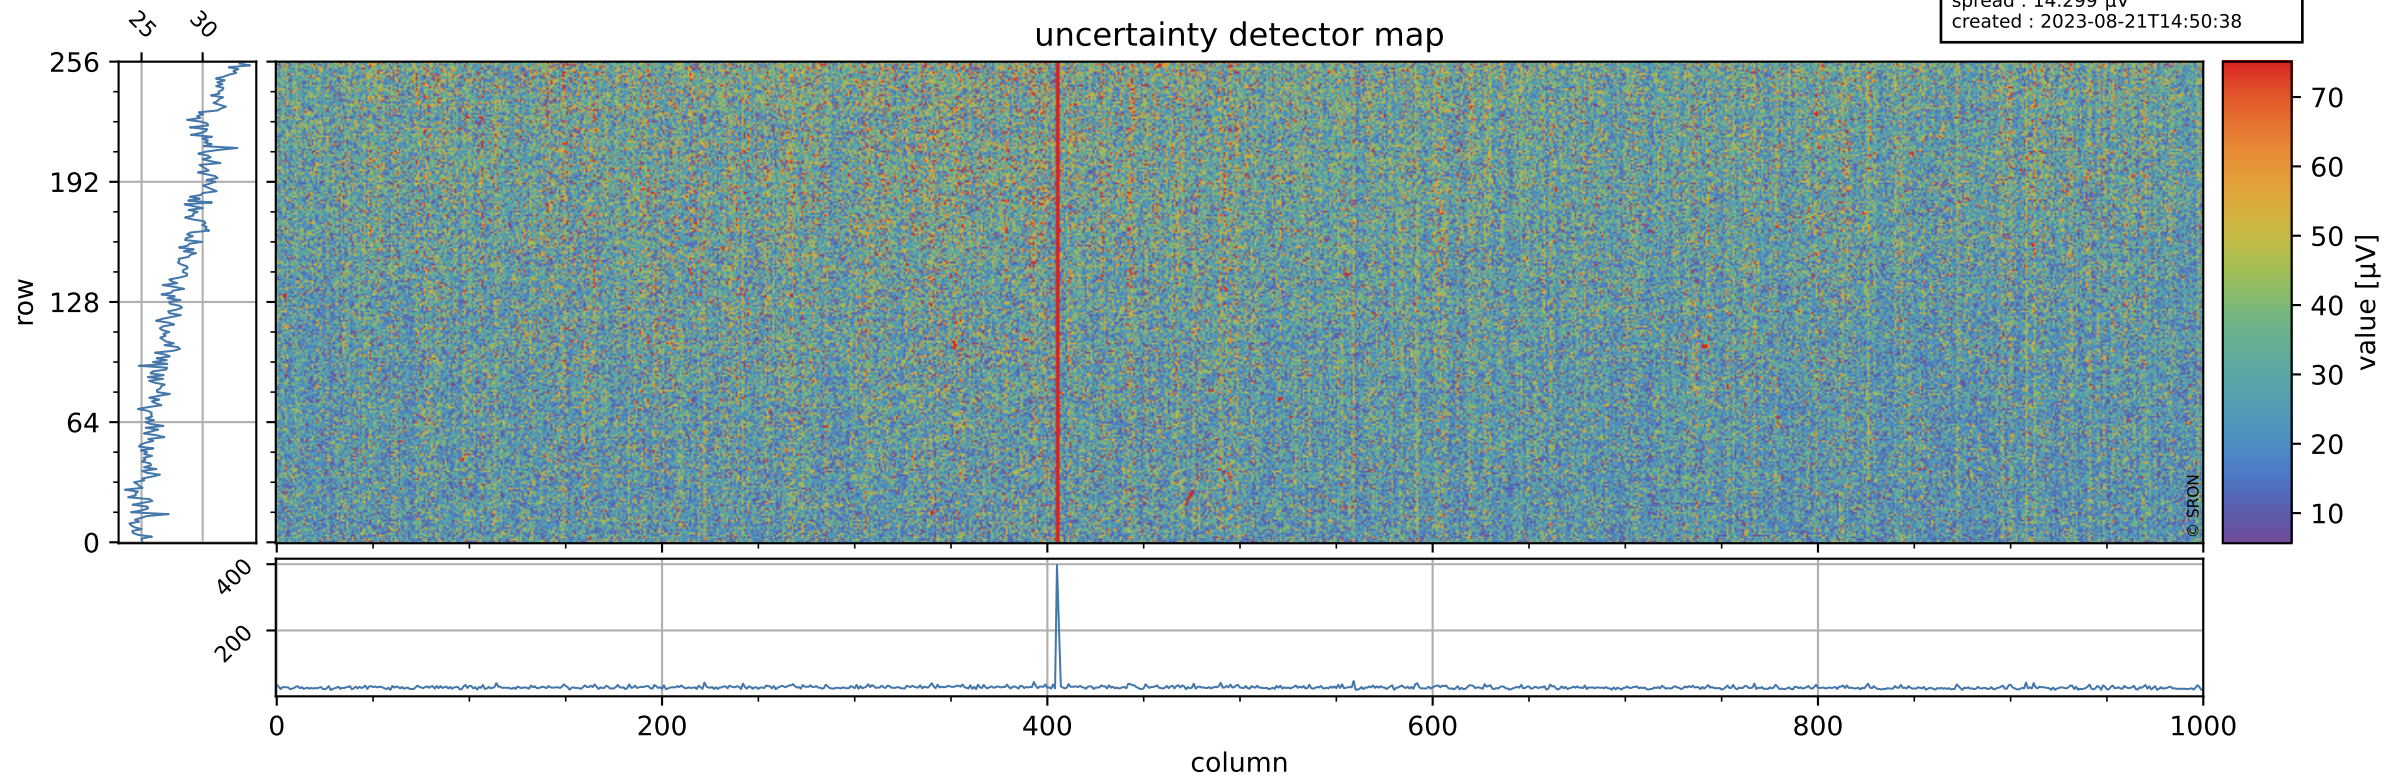

Tropomi SWIR offset (official)

orbits : 18 in [16327, 16372]
coverage : 2020-12-07 / 2020-12-10
median : 0.52593 V
spread : 0.035912 V
created : 2023-08-21T14:50:37

value detector map

Tropomi SWIR offset (official)

orbits : 18 in [16327, 16372]
coverage : 2020-12-07 / 2020-12-10
median : 28.27 μV
spread : 14.299 μV
created : 2023-08-21T14:50:38

Tropomi SWIR offset (official)

orbits : 18 in [16327, 16372]
coverage : 2020-12-07 / 2020-12-10
median : -0.087921 mV
spread : 0.40032 mV
created : 2023-08-21T14:50:39

value compared with SWIR offset CKD

Tropomi SWIR offset (official) ground-tracks of Sentinel-5P

orbits : 18 in [16327, 16372]
coverage : 2020-12-07 / 2020-12-10
created : 2023-08-21T14:50:39

- ICID: 11
- ICID: 13
- ICID: 15
- ICID: 17
- ICID: 19

Tropomi SWIR offset (official)

orbits : [2827, 16372]
coverage : 2018-04-30 / 2020-12-10
created : 2023-08-21T14:50:39

trend of detector median & temperatures