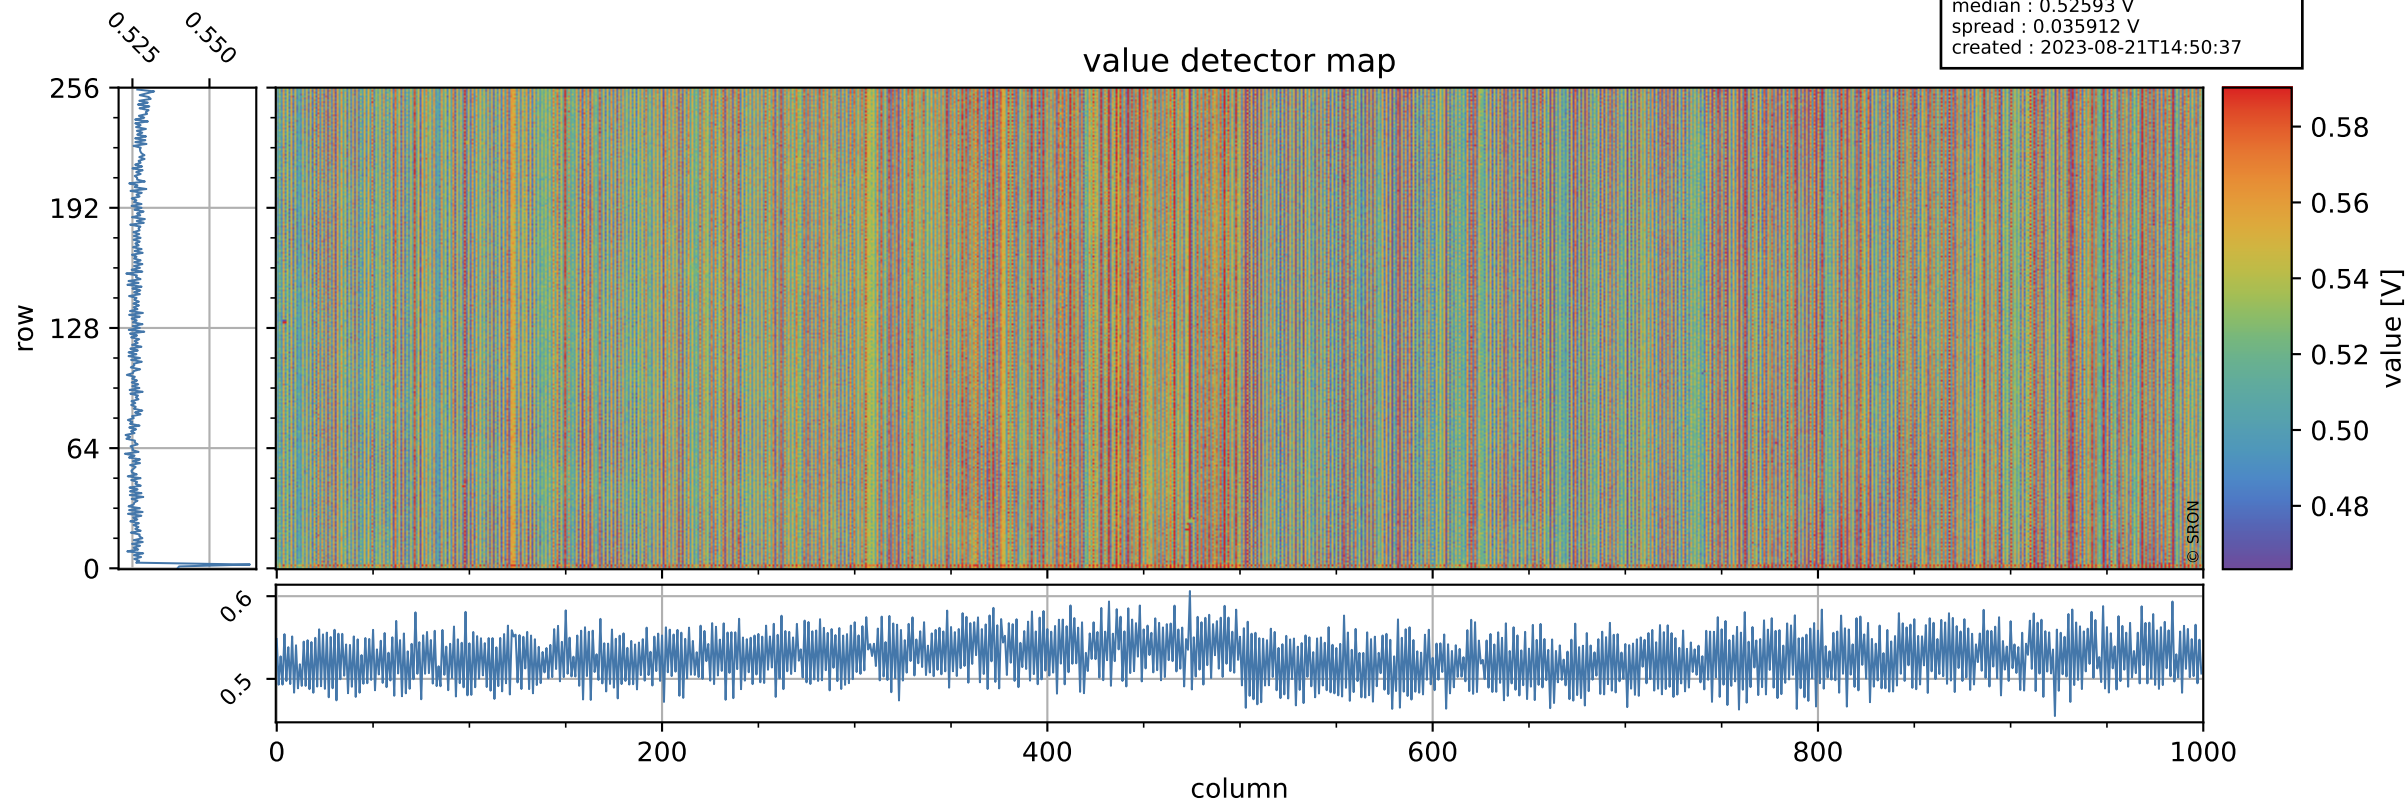

Tropomi SWIR offset (official)

orbits : 18 in [16327, 16372]
coverage : 2020-12-07 / 2020-12-10
median : 0.52593 V
spread : 0.035912 V
created : 2023-08-21T14:50:37

value detector map

Tropomi SWIR offset (official)

orbits : 18 in [16327, 16372]
coverage : 2020-12-07 / 2020-12-10
median : 28.27 μV
spread : 14.299 μV
created : 2023-08-21T14:50:38

Tropomi SWIR offset (official)

orbits : 18 in [16327, 16372]
coverage : 2020-12-07 / 2020-12-10
median : -0.087921 mV
spread : 0.40032 mV
created : 2023-08-21T14:50:39

value compared with SWIR offset CKD

Tropomi SWIR offset (official) ground-tracks of Sentinel-5P

orbits : 18 in [16327, 16372]
coverage : 2020-12-07 / 2020-12-10
created : 2023-08-21T14:50:39

- ICID: 11
- ICID: 13
- ICID: 15
- ICID: 17
- ICID: 19

Tropomi SWIR offset (official)

orbits : [2827, 16372]
coverage : 2018-04-30 / 2020-12-10
created : 2023-08-21T14:50:39

trend of detector median & temperatures