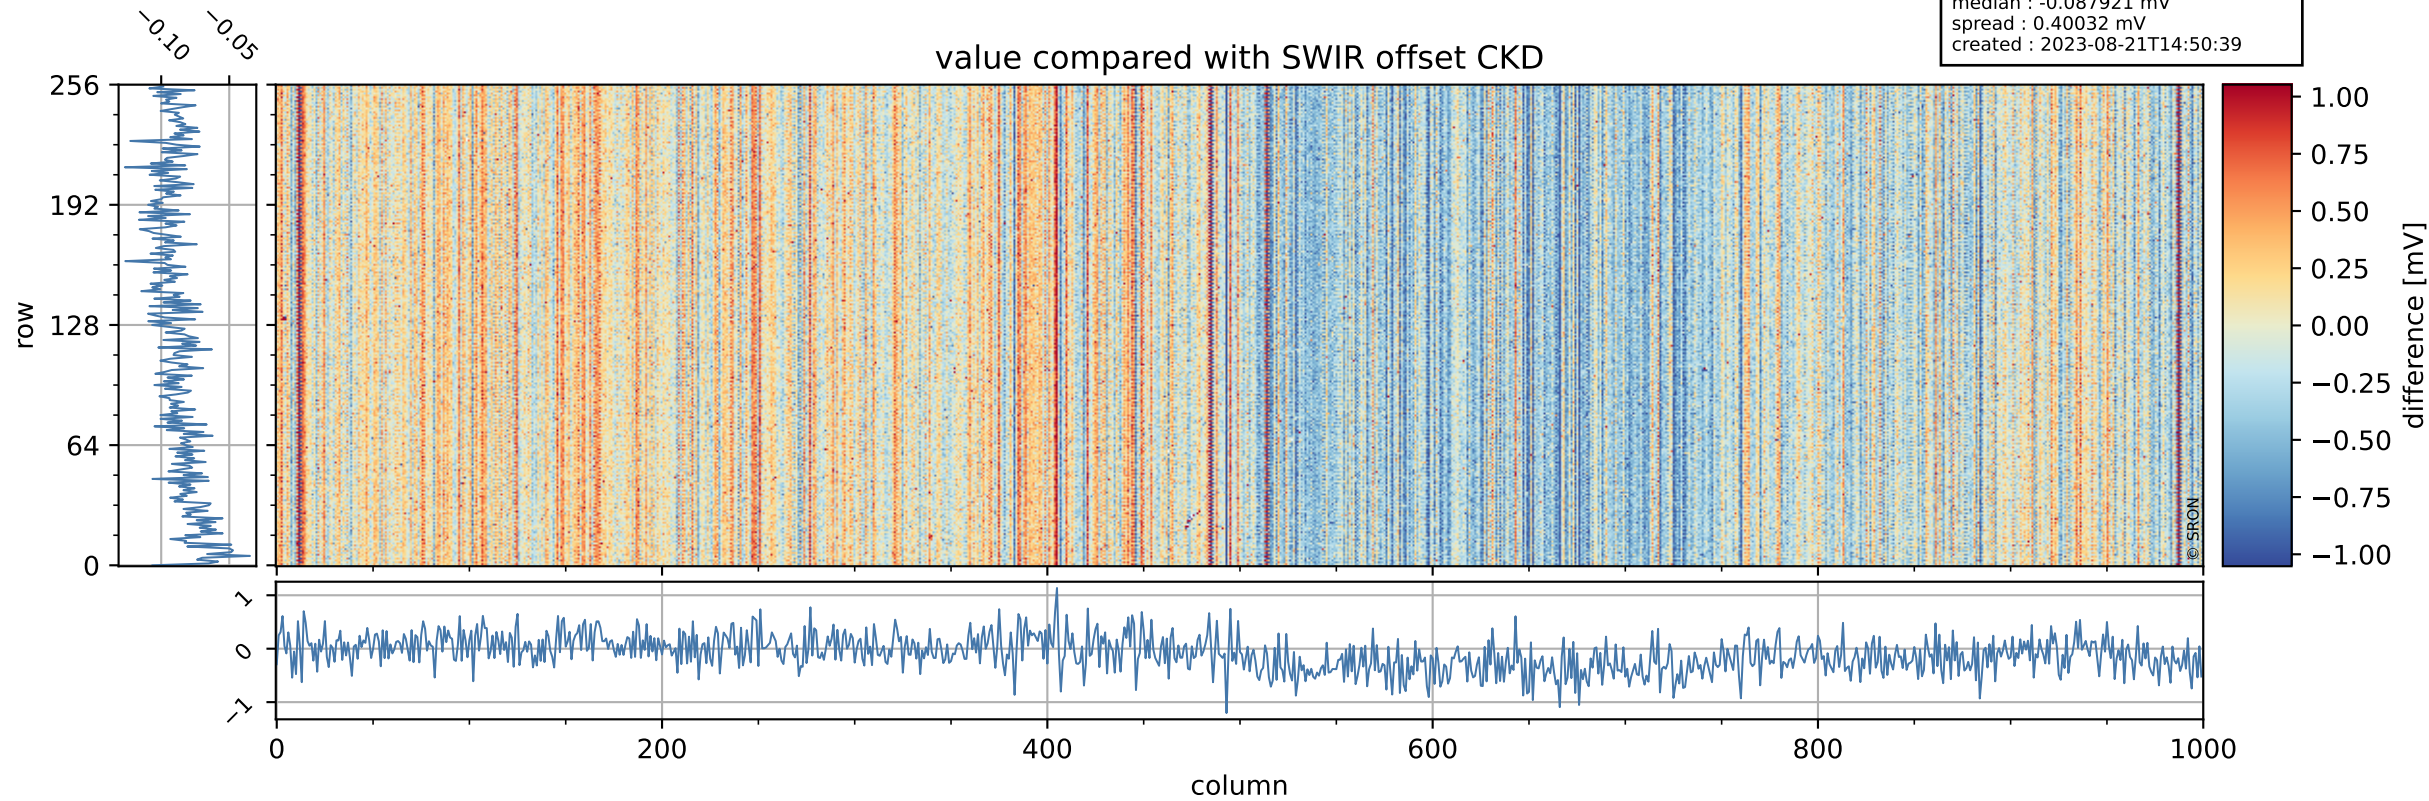

Tropomi SWIR offset (official)

orbits : 18 in [16327, 16372]
coverage : 2020-12-07 / 2020-12-10
median : 0.52593 V
spread : 0.035912 V
created : 2023-08-21T14:50:37

value detector map

Tropomi SWIR offset (official)

orbits : 18 in [16327, 16372]
coverage : 2020-12-07 / 2020-12-10
median : 28.27 μV
spread : 14.299 μV
created : 2023-08-21T14:50:38

Tropomi SWIR offset (official)

orbits : 18 in [16327, 16372]
coverage : 2020-12-07 / 2020-12-10
median : -0.087921 mV
spread : 0.40032 mV
created : 2023-08-21T14:50:39

value compared with SWIR offset CKD

Tropomi SWIR offset (official) ground-tracks of Sentinel-5P

orbits : 18 in [16327, 16372]
coverage : 2020-12-07 / 2020-12-10
created : 2023-08-21T14:50:39

- ICID: 11
- ICID: 13
- ICID: 15
- ICID: 17
- ICID: 19

Tropomi SWIR offset (official)

orbits : [2827, 16372]
coverage : 2018-04-30 / 2020-12-10
created : 2023-08-21T14:50:39

trend of detector median & temperatures