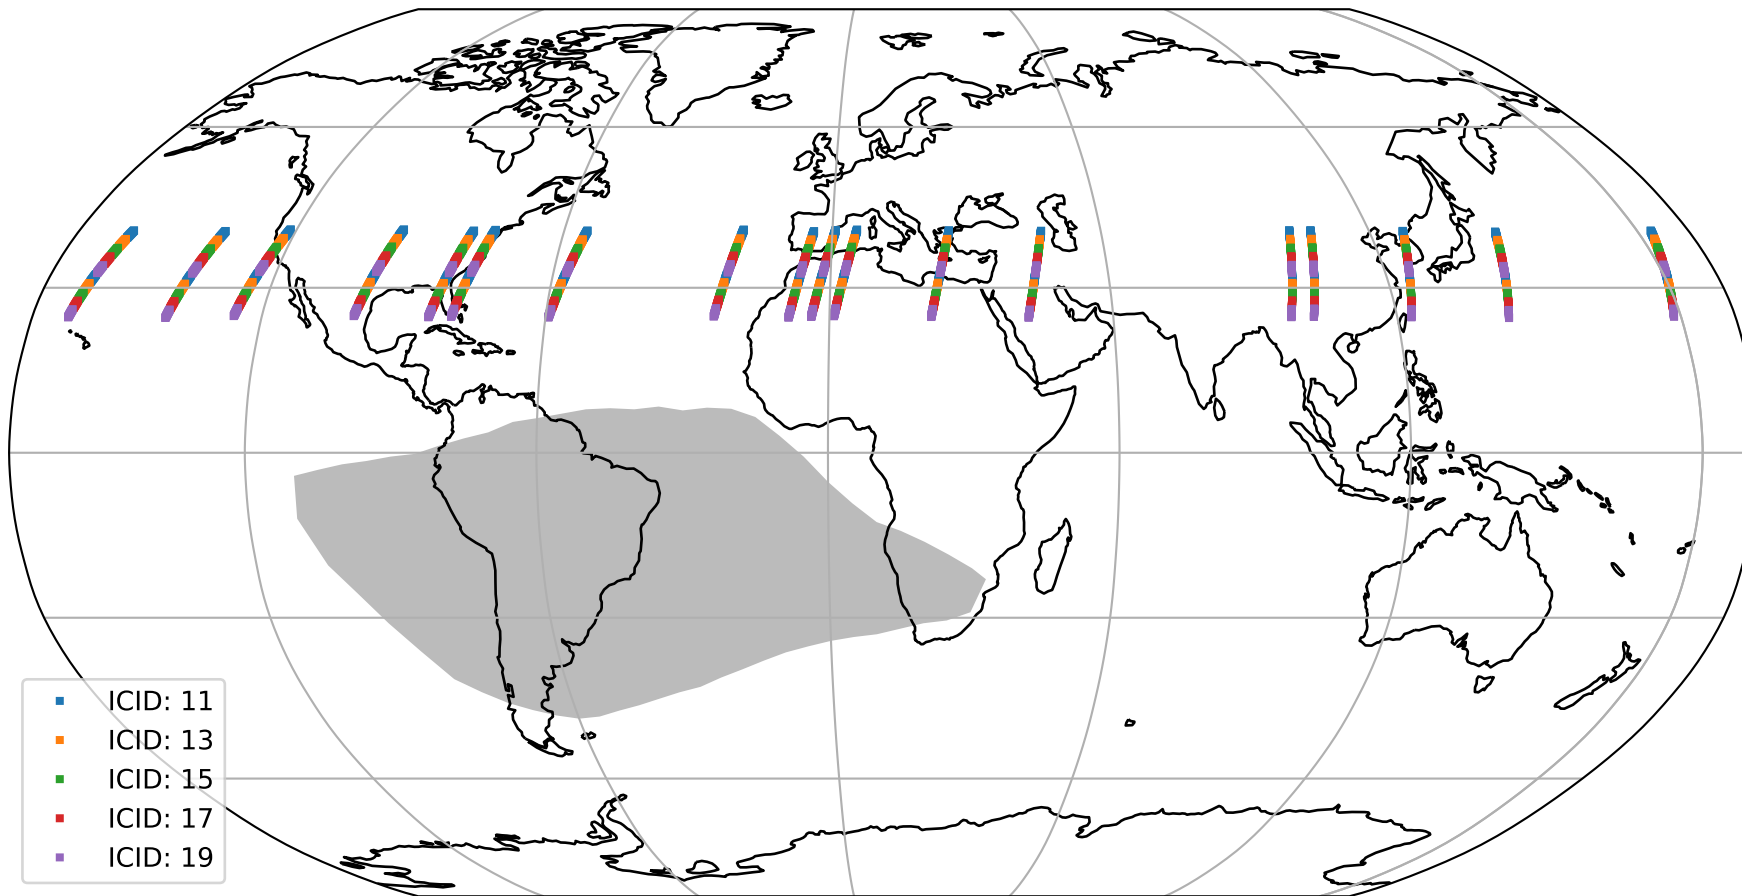

Tropomi SWIR offset (official)

orbits : 18 in [16327, 16372]
coverage : 2020-12-07 / 2020-12-10
median : 0.52593 V
spread : 0.035912 V
created : 2023-08-21T14:50:37

value detector map

Tropomi SWIR offset (official)

orbits : 18 in [16327, 16372]
coverage : 2020-12-07 / 2020-12-10
median : 28.27 μV
spread : 14.299 μV
created : 2023-08-21T14:50:38

Tropomi SWIR offset (official)

orbits : 18 in [16327, 16372]
coverage : 2020-12-07 / 2020-12-10
median : -0.087921 mV
spread : 0.40032 mV
created : 2023-08-21T14:50:39

value compared with SWIR offset CKD

Tropomi SWIR offset (official) ground-tracks of Sentinel-5P

orbits : 18 in [16327, 16372]
coverage : 2020-12-07 / 2020-12-10
created : 2023-08-21T14:50:39

- ICID: 11
- ICID: 13
- ICID: 15
- ICID: 17
- ICID: 19

Tropomi SWIR offset (official)

orbits : [2827, 16372]
coverage : 2018-04-30 / 2020-12-10
created : 2023-08-21T14:50:39

trend of detector median & temperatures