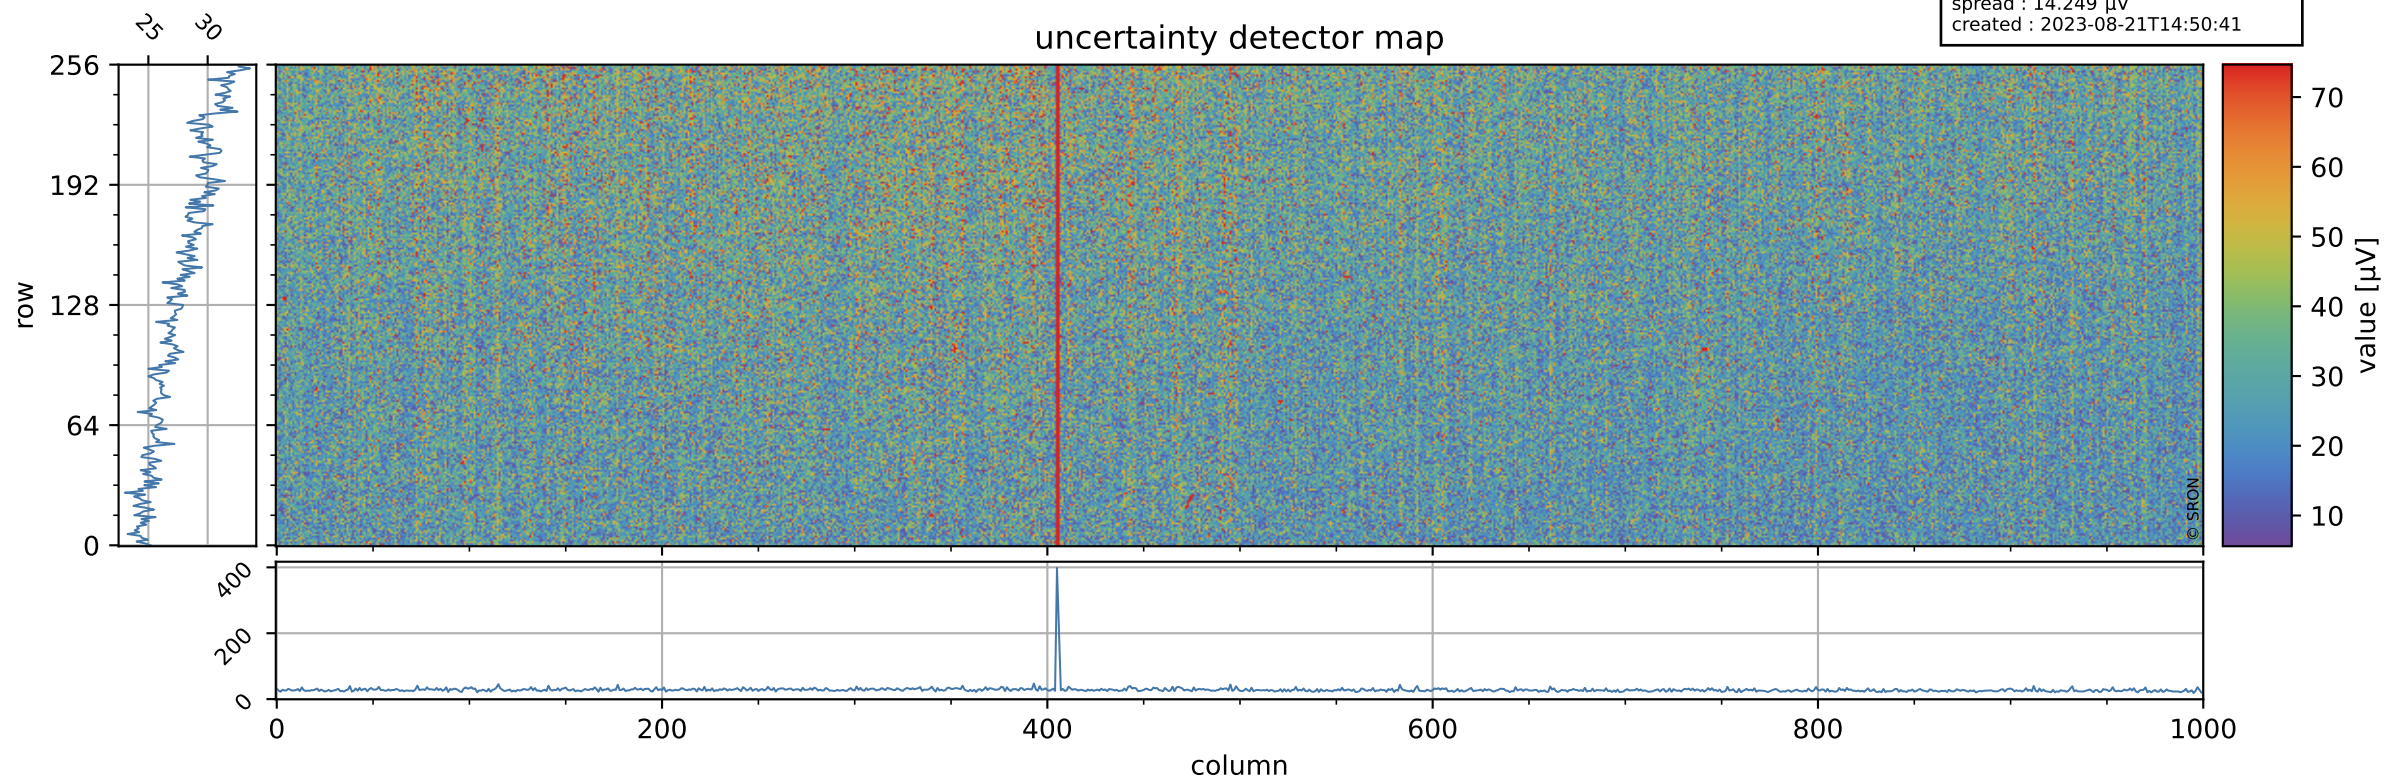

Tropomi SWIR offset (official)

orbits : 19 in [16342, 16387]
coverage : 2020-12-08 / 2020-12-11
median : 0.52593 V
spread : 0.035908 V
created : 2023-08-21T14:50:41

value detector map

Tropomi SWIR offset (official)

orbits : 19 in [16342, 16387]
coverage : 2020-12-08 / 2020-12-11
median : 27.958 μV
spread : 14.249 μV
created : 2023-08-21T14:50:41

Tropomi SWIR offset (official)

orbits : 19 in [16342, 16387]
coverage : 2020-12-08 / 2020-12-11
median : -0.084581 mV
spread : 0.39483 mV
created : 2023-08-21T14:50:41

value compared with SWIR offset CKD

Tropomi SWIR offset (official) ground-tracks of Sentinel-5P

orbits : 19 in [16342, 16387]
coverage : 2020-12-08 / 2020-12-11
created : 2023-08-21T14:50:42

Tropomi SWIR offset (official)

orbits : [2827, 16387]
coverage : 2018-04-30 / 2020-12-11
created : 2023-08-21T14:50:42

trend of detector median & temperatures