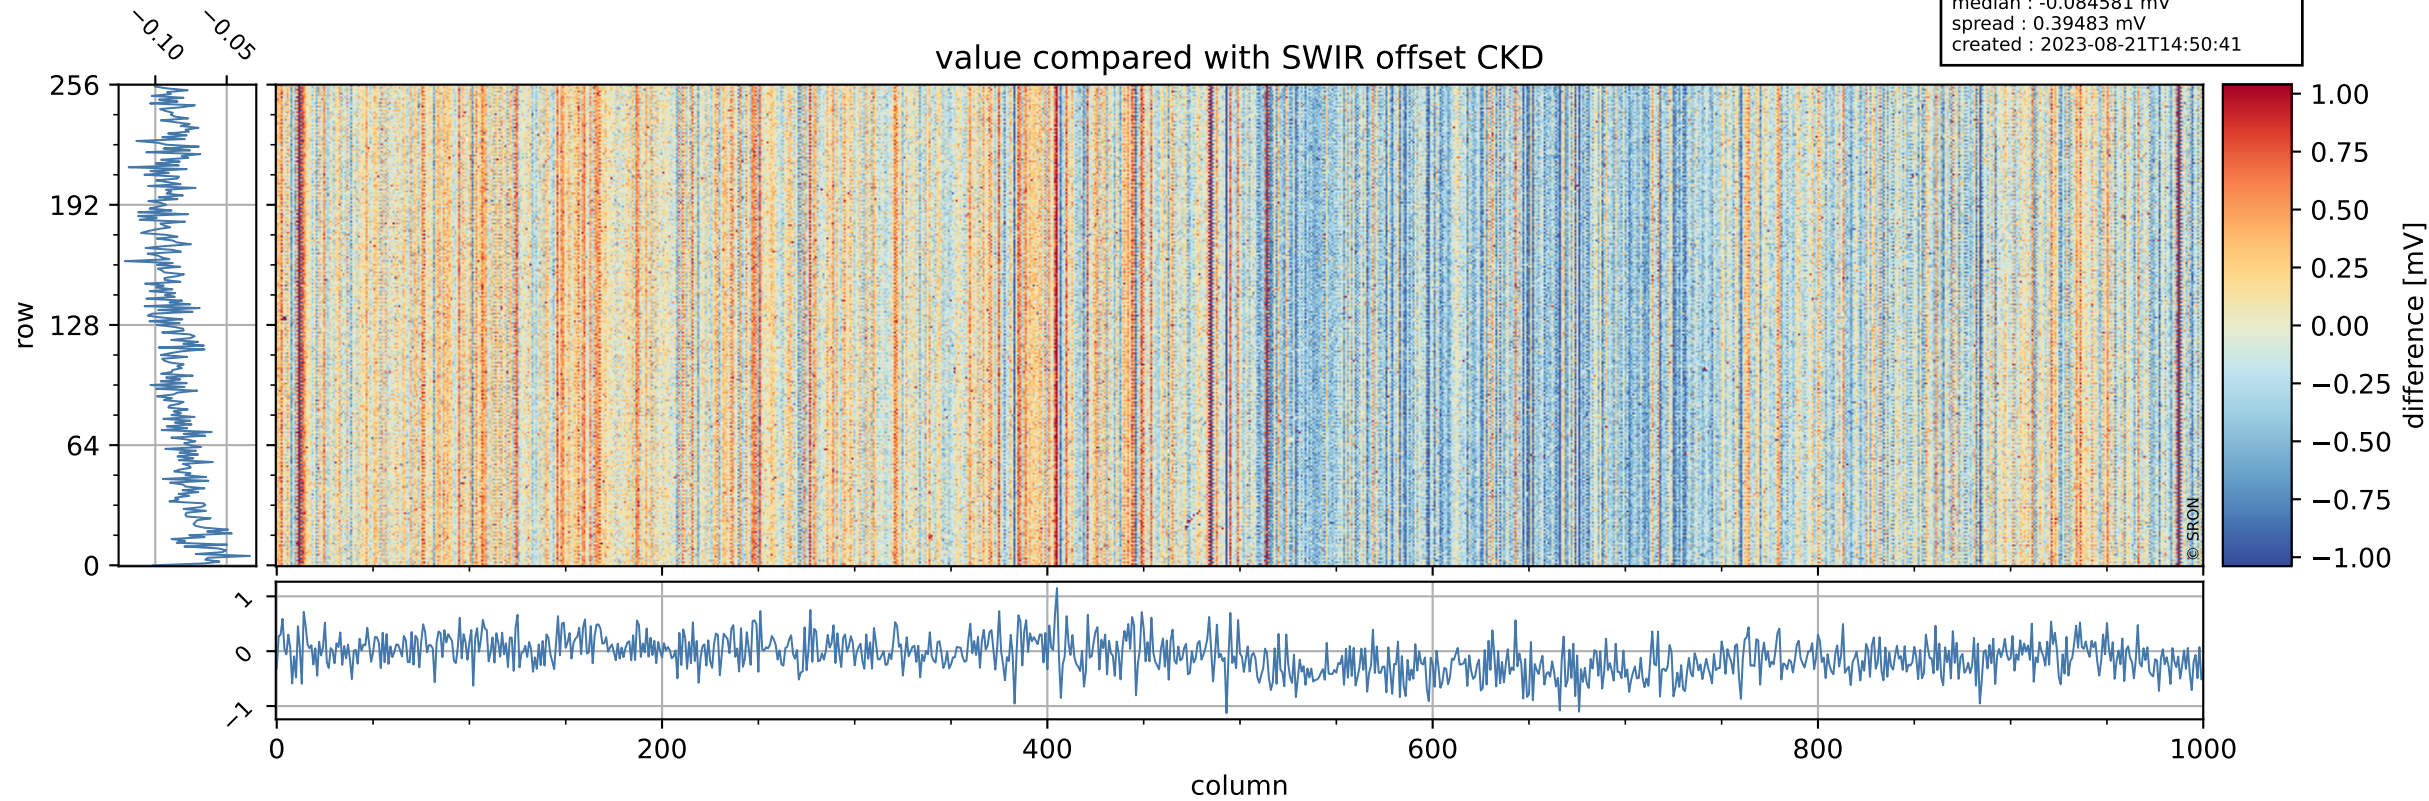

Tropomi SWIR offset (official)

orbits : 19 in [16342, 16387]
coverage : 2020-12-08 / 2020-12-11
median : 0.52593 V
spread : 0.035908 V
created : 2023-08-21T14:50:41

value detector map

Tropomi SWIR offset (official)

orbits : 19 in [16342, 16387]
coverage : 2020-12-08 / 2020-12-11
median : 27.958 μV
spread : 14.249 μV
created : 2023-08-21T14:50:41

Tropomi SWIR offset (official)

orbits : 19 in [16342, 16387]
coverage : 2020-12-08 / 2020-12-11
median : -0.084581 mV
spread : 0.39483 mV
created : 2023-08-21T14:50:41

value compared with SWIR offset CKD

Tropomi SWIR offset (official) ground-tracks of Sentinel-5P

orbits : 19 in [16342, 16387]
coverage : 2020-12-08 / 2020-12-11
created : 2023-08-21T14:50:42

Tropomi SWIR offset (official)

orbits : [2827, 16387]
coverage : 2018-04-30 / 2020-12-11
created : 2023-08-21T14:50:42

trend of detector median & temperatures