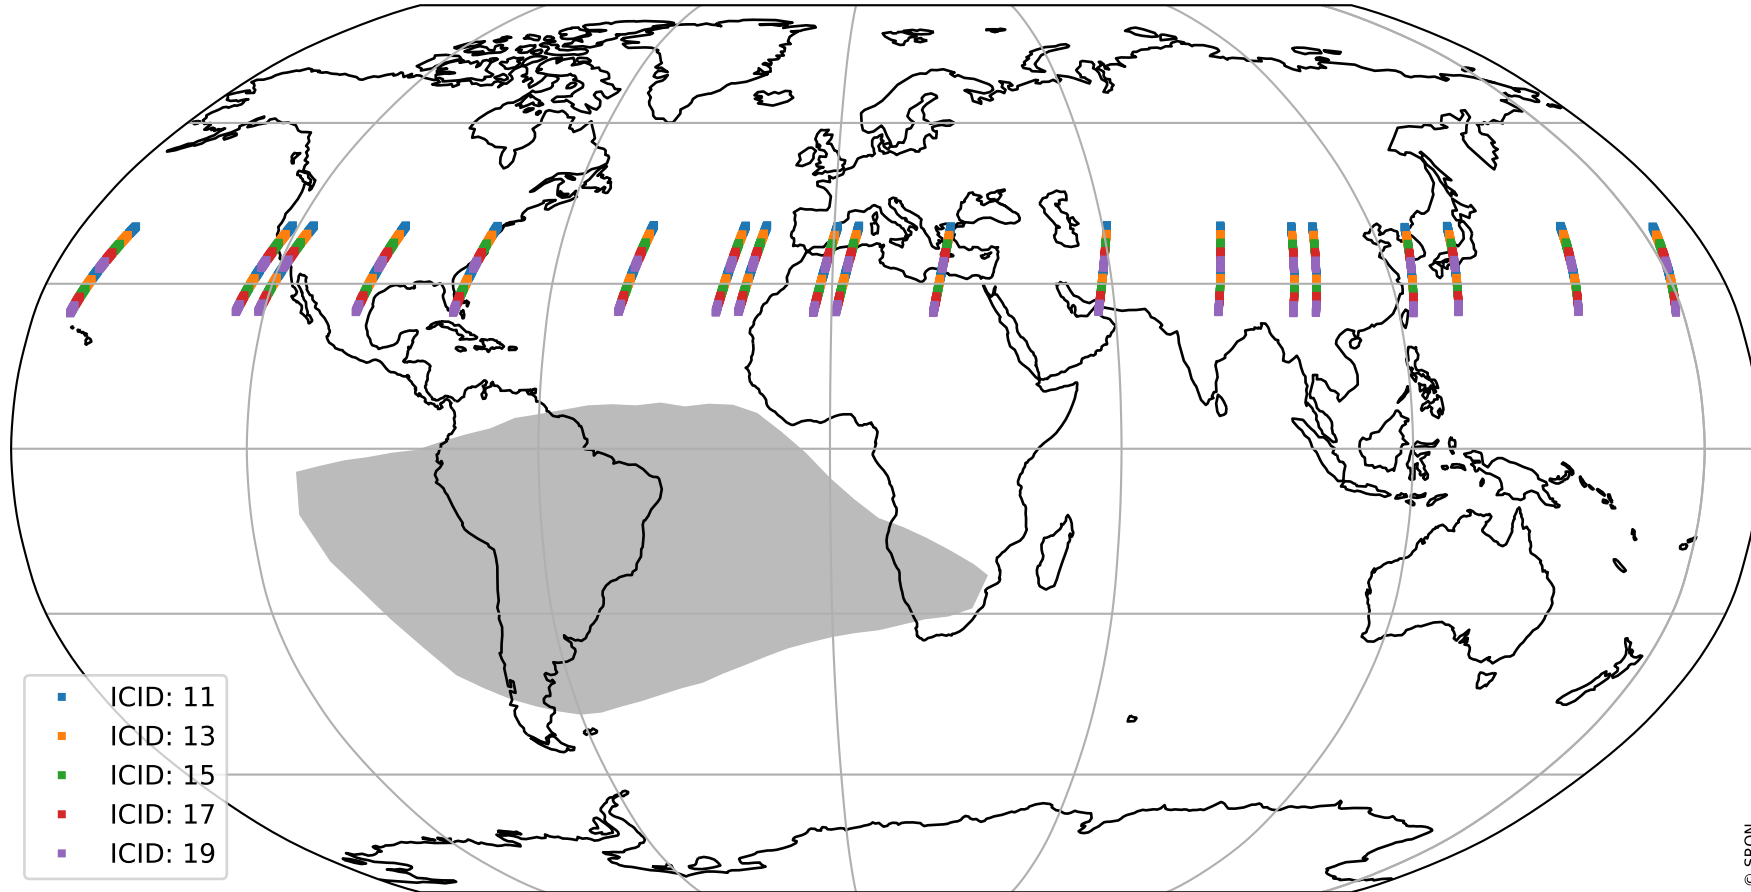

Tropomi SWIR offset (official)

orbits : 19 in [16342, 16387]
coverage : 2020-12-08 / 2020-12-11
median : 0.52593 V
spread : 0.035908 V
created : 2023-08-21T14:50:41

value detector map

Tropomi SWIR offset (official)

orbits : 19 in [16342, 16387]
coverage : 2020-12-08 / 2020-12-11
median : 27.958 μV
spread : 14.249 μV
created : 2023-08-21T14:50:41

Tropomi SWIR offset (official)

orbits : 19 in [16342, 16387]
coverage : 2020-12-08 / 2020-12-11
median : -0.084581 mV
spread : 0.39483 mV
created : 2023-08-21T14:50:41

value compared with SWIR offset CKD

Tropomi SWIR offset (official) ground-tracks of Sentinel-5P

orbits : 19 in [16342, 16387]
coverage : 2020-12-08 / 2020-12-11
created : 2023-08-21T14:50:42

Tropomi SWIR offset (official)

orbits : [2827, 16387]
coverage : 2018-04-30 / 2020-12-11
created : 2023-08-21T14:50:42

trend of detector median & temperatures