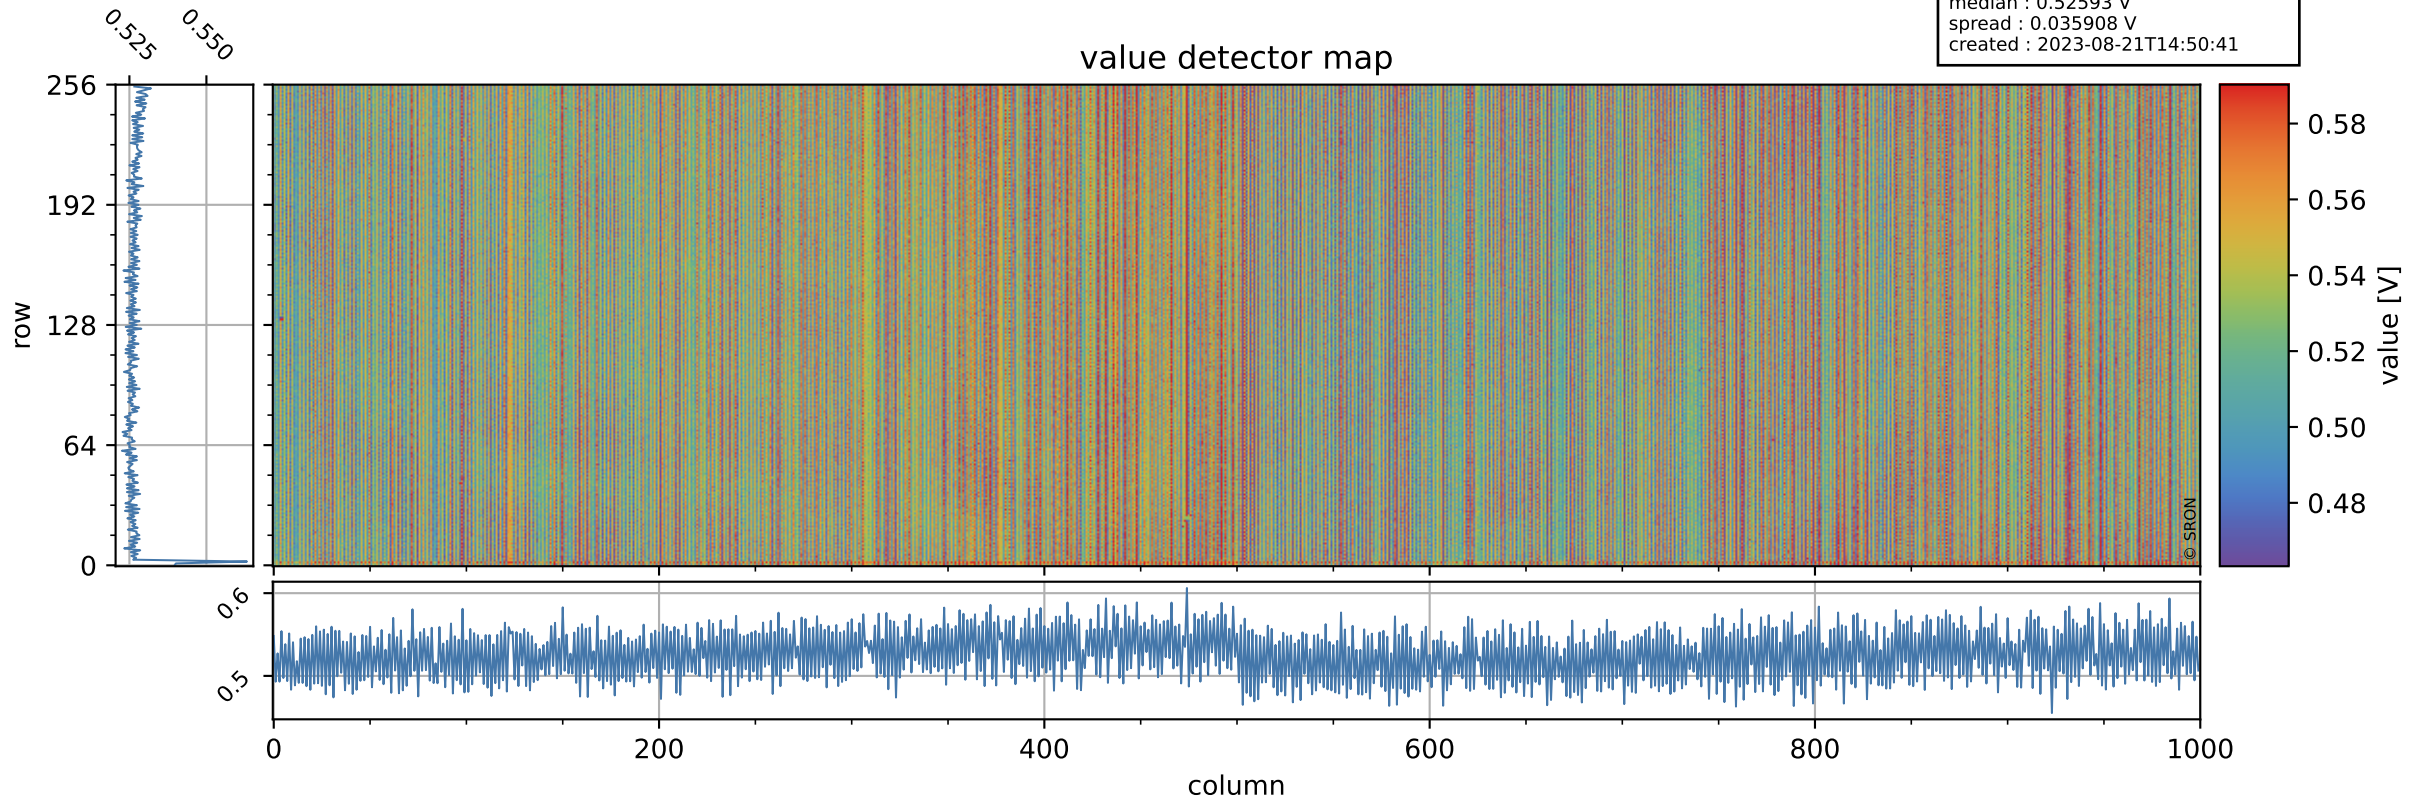

Tropomi SWIR offset (official)

orbits : 19 in [16342, 16387]
coverage : 2020-12-08 / 2020-12-11
median : 0.52593 V
spread : 0.035908 V
created : 2023-08-21T14:50:41

value detector map

Tropomi SWIR offset (official)

orbits : 19 in [16342, 16387]
coverage : 2020-12-08 / 2020-12-11
median : 27.958 μV
spread : 14.249 μV
created : 2023-08-21T14:50:41

Tropomi SWIR offset (official)

orbits : 19 in [16342, 16387]
coverage : 2020-12-08 / 2020-12-11
median : -0.084581 mV
spread : 0.39483 mV
created : 2023-08-21T14:50:41

value compared with SWIR offset CKD

Tropomi SWIR offset (official) ground-tracks of Sentinel-5P

orbits : 19 in [16342, 16387]
coverage : 2020-12-08 / 2020-12-11
created : 2023-08-21T14:50:42

Tropomi SWIR offset (official)

orbits : [2827, 16387]
coverage : 2018-04-30 / 2020-12-11
created : 2023-08-21T14:50:42

trend of detector median & temperatures