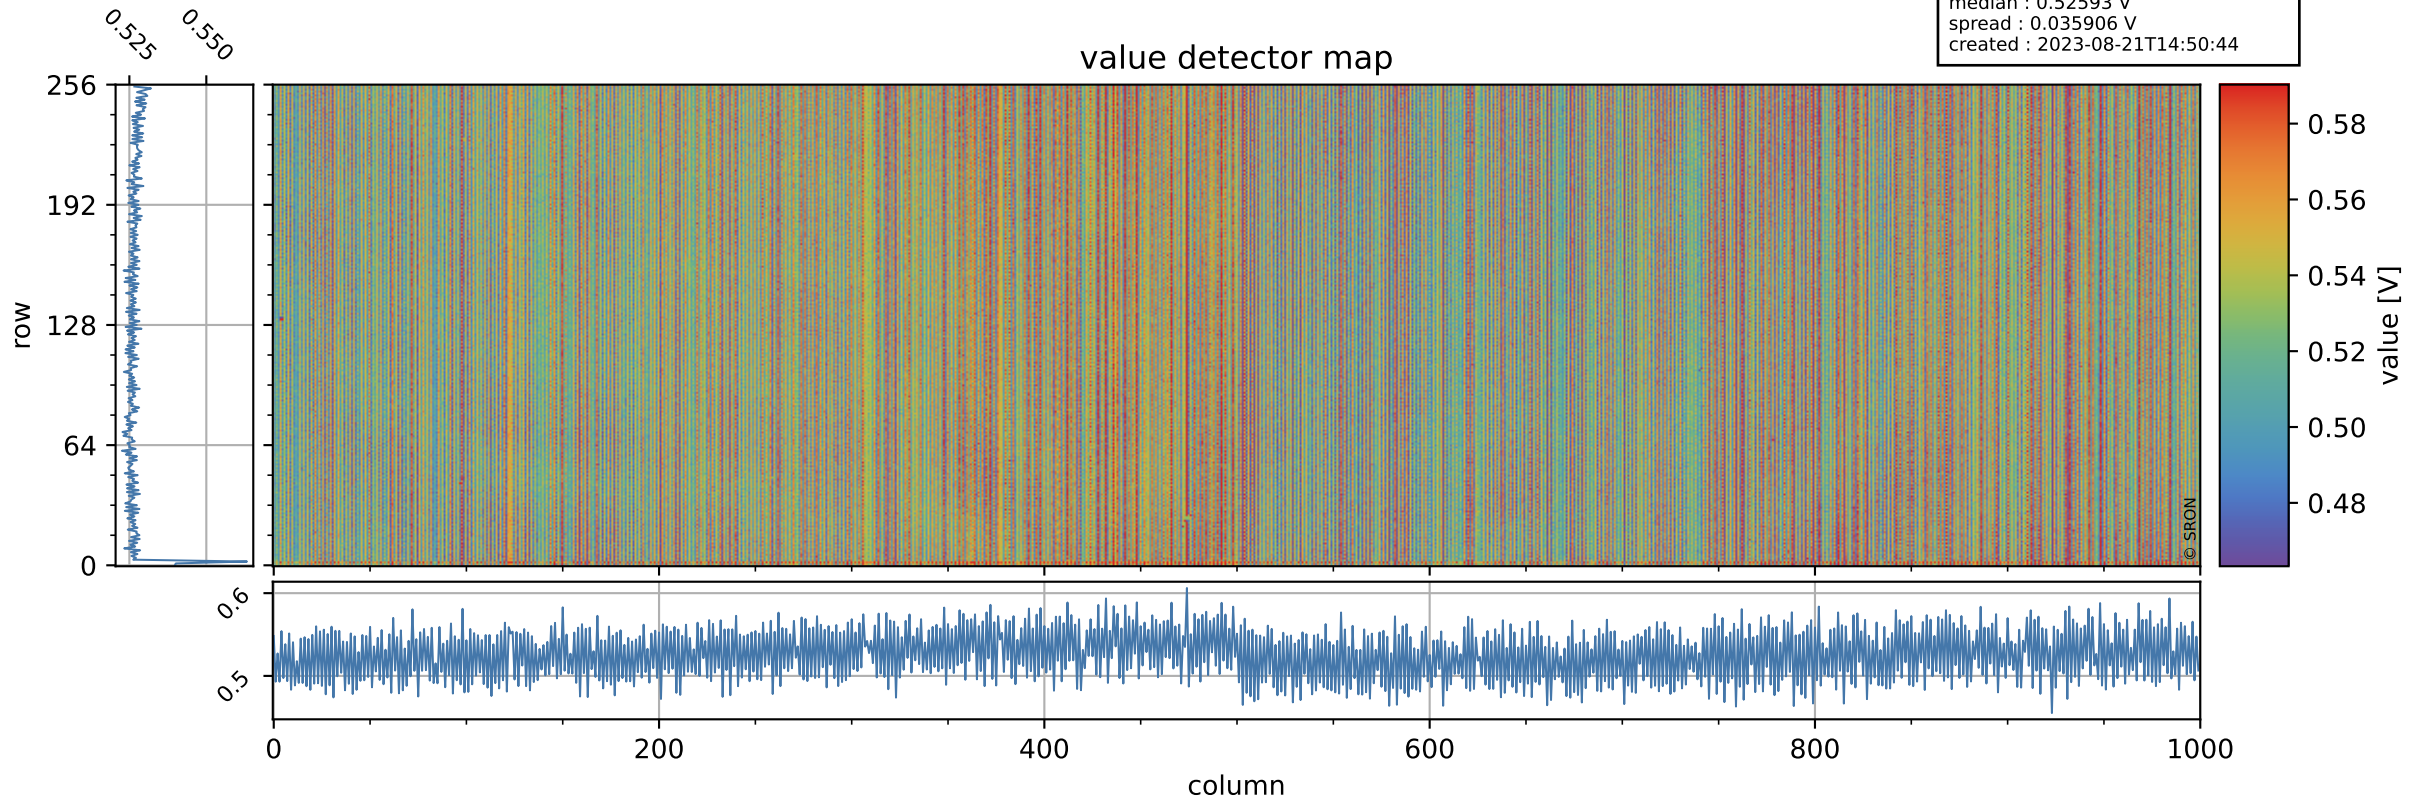

Tropomi SWIR offset (official)

orbits : 19 in [16357, 16402]
coverage : 2020-12-09 / 2020-12-12
median : 0.52593 V
spread : 0.035906 V
created : 2023-08-21T14:50:44

value detector map

Tropomi SWIR offset (official)

orbits : 19 in [16357, 16402]
coverage : 2020-12-09 / 2020-12-12
median : 27.612 μV
spread : 14.122 μV
created : 2023-08-21T14:50:44

Tropomi SWIR offset (official)

orbits : 19 in [16357, 16402]
coverage : 2020-12-09 / 2020-12-12
median : -0.086279 mV
spread : 0.38899 mV
created : 2023-08-21T14:50:45

value compared with SWIR offset CKD

Tropomi SWIR offset (official) ground-tracks of Sentinel-5P

orbits : 19 in [16357, 16402]
coverage : 2020-12-09 / 2020-12-12
created : 2023-08-21T14:50:45

Tropomi SWIR offset (official)

orbits : [2827, 16402]
coverage : 2018-04-30 / 2020-12-12
created : 2023-08-21T14:50:46

trend of detector median & temperatures