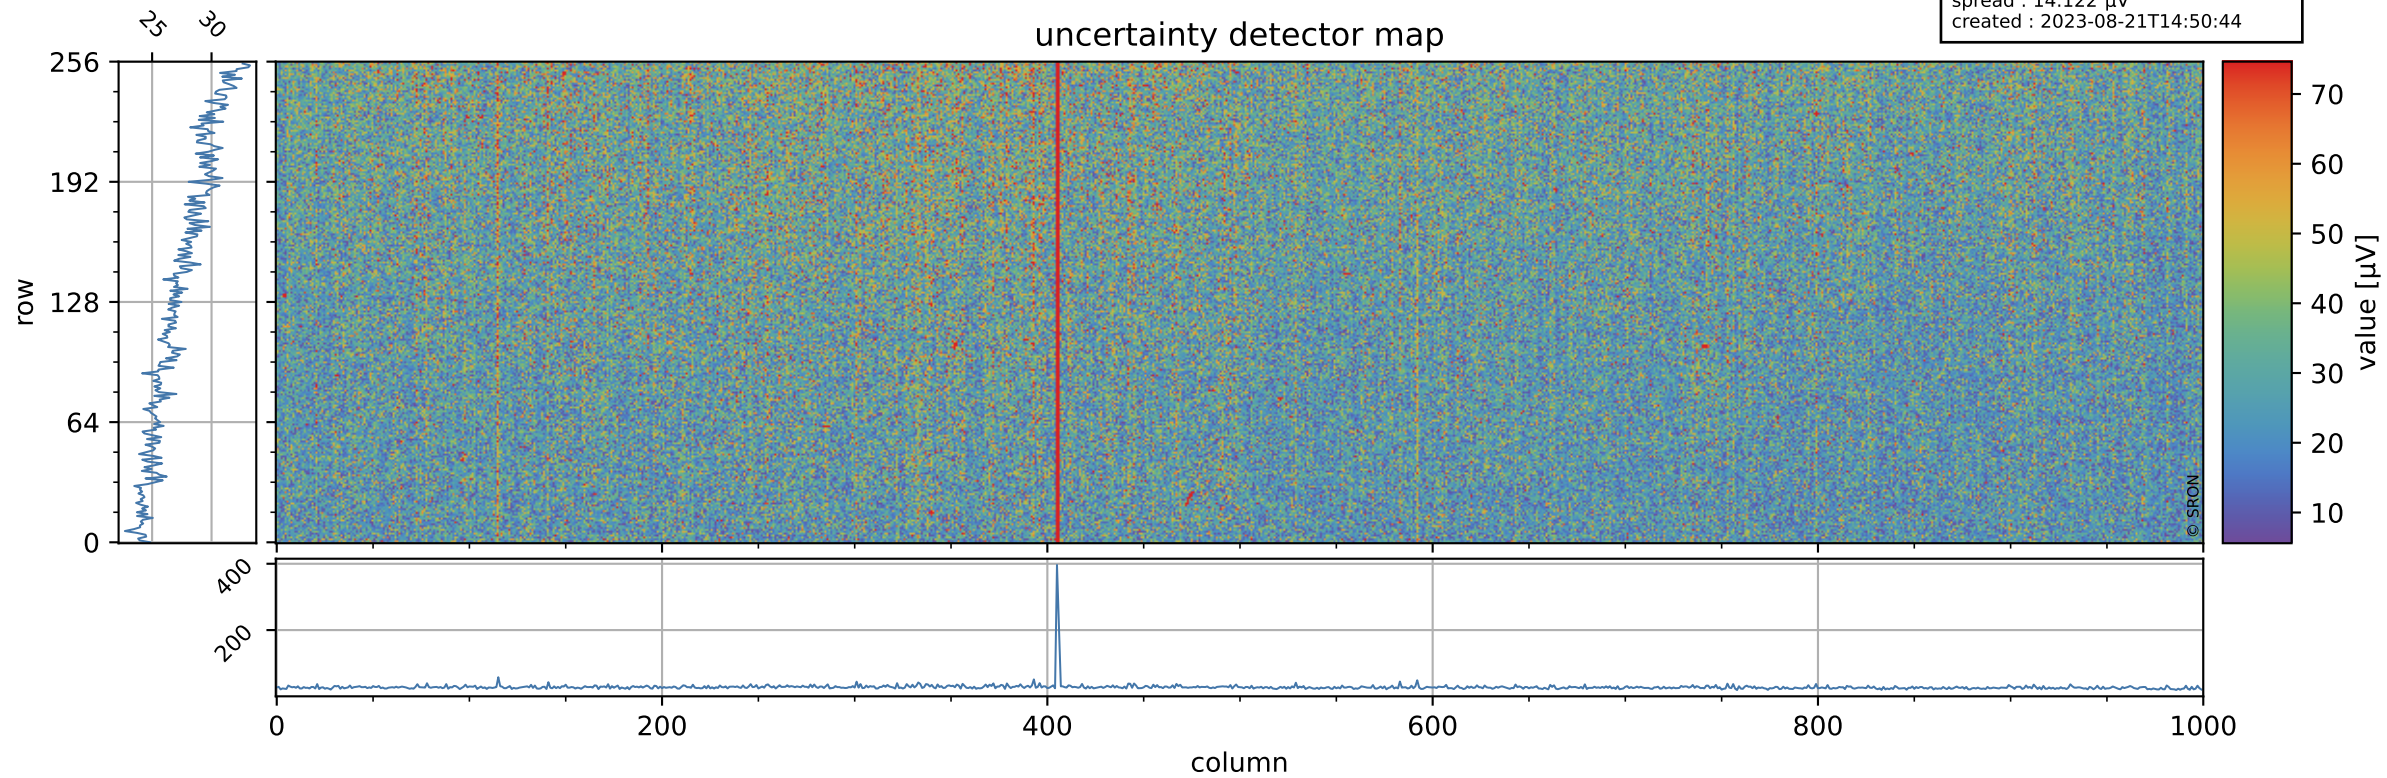

Tropomi SWIR offset (official)

orbits : 19 in [16357, 16402]
coverage : 2020-12-09 / 2020-12-12
median : 0.52593 V
spread : 0.035906 V
created : 2023-08-21T14:50:44

value detector map

Tropomi SWIR offset (official)

orbits : 19 in [16357, 16402]
coverage : 2020-12-09 / 2020-12-12
median : 27.612 μV
spread : 14.122 μV
created : 2023-08-21T14:50:44

Tropomi SWIR offset (official)

orbits : 19 in [16357, 16402]
coverage : 2020-12-09 / 2020-12-12
median : -0.086279 mV
spread : 0.38899 mV
created : 2023-08-21T14:50:45

value compared with SWIR offset CKD

Tropomi SWIR offset (official) ground-tracks of Sentinel-5P

orbits : 19 in [16357, 16402]
coverage : 2020-12-09 / 2020-12-12
created : 2023-08-21T14:50:45

Tropomi SWIR offset (official)

orbits : [2827, 16402]
coverage : 2018-04-30 / 2020-12-12
created : 2023-08-21T14:50:46

trend of detector median & temperatures