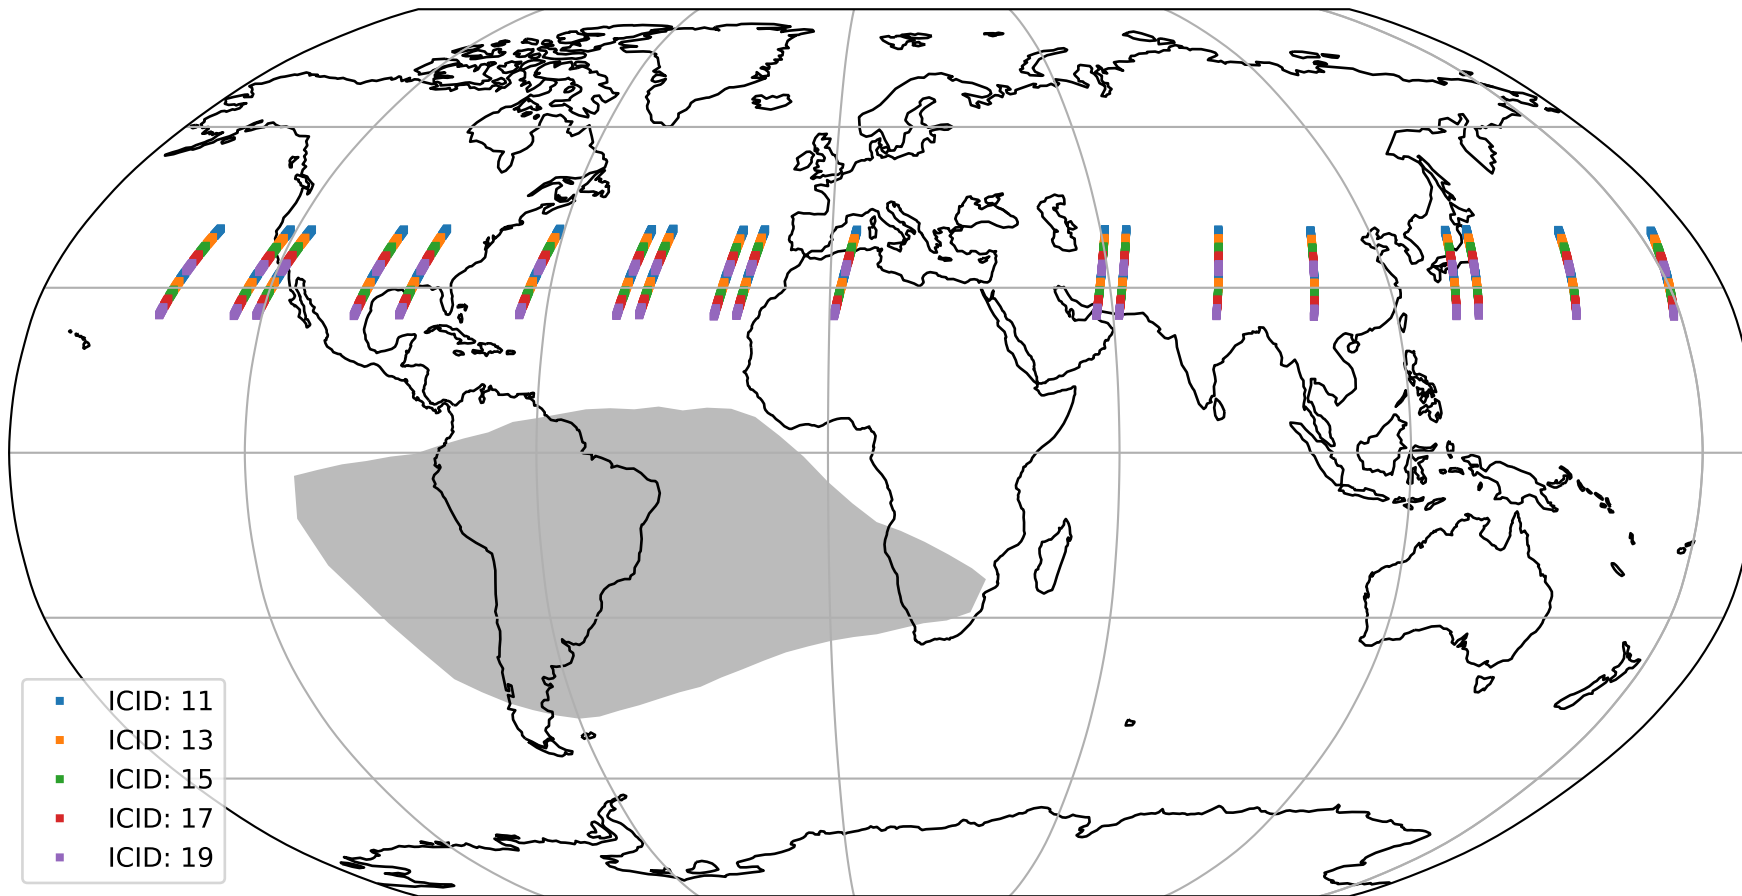

Tropomi SWIR offset (official)

orbits : 19 in [16357, 16402]
coverage : 2020-12-09 / 2020-12-12
median : 0.52593 V
spread : 0.035906 V
created : 2023-08-21T14:50:44

value detector map

Tropomi SWIR offset (official)

orbits : 19 in [16357, 16402]
coverage : 2020-12-09 / 2020-12-12
median : 27.612 μV
spread : 14.122 μV
created : 2023-08-21T14:50:44

Tropomi SWIR offset (official)

orbits : 19 in [16357, 16402]
coverage : 2020-12-09 / 2020-12-12
median : -0.086279 mV
spread : 0.38899 mV
created : 2023-08-21T14:50:45

value compared with SWIR offset CKD

Tropomi SWIR offset (official) ground-tracks of Sentinel-5P

orbits : 19 in [16357, 16402]
coverage : 2020-12-09 / 2020-12-12
created : 2023-08-21T14:50:45

Tropomi SWIR offset (official)

orbits : [2827, 16402]
coverage : 2018-04-30 / 2020-12-12
created : 2023-08-21T14:50:46

trend of detector median & temperatures