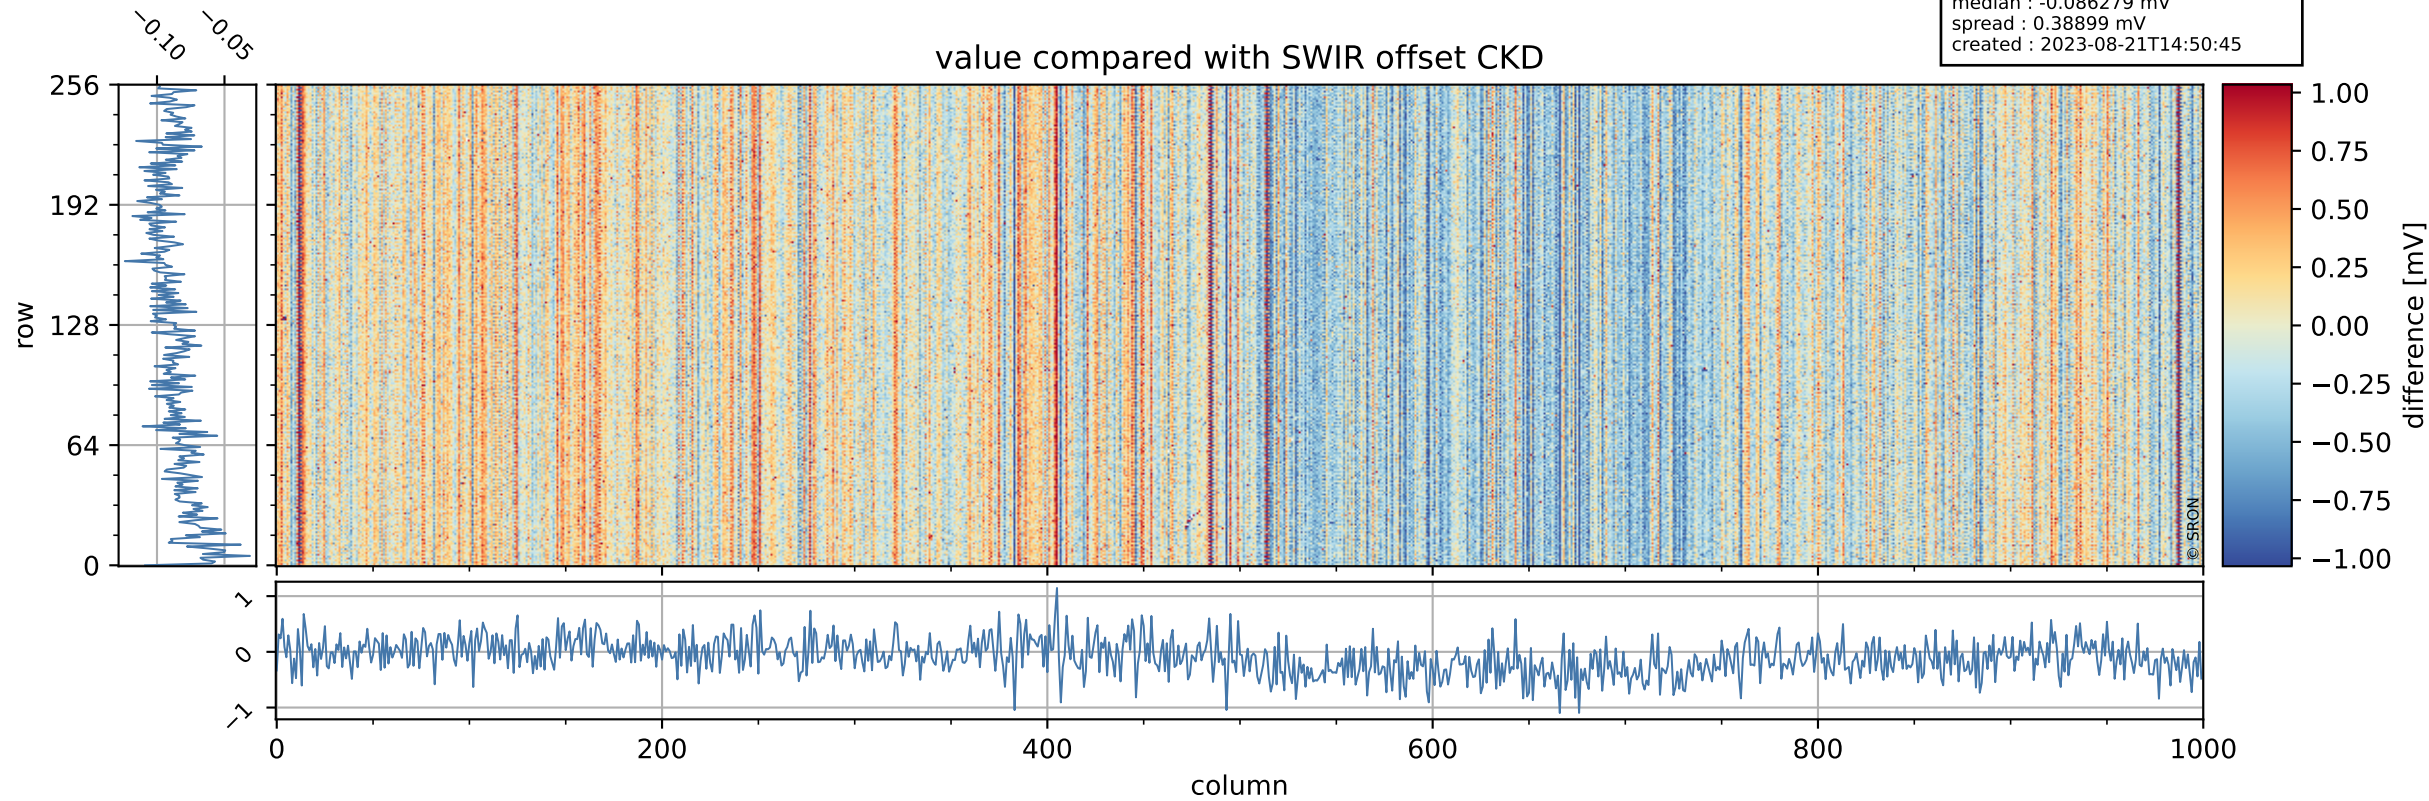

Tropomi SWIR offset (official)

orbits : 19 in [16357, 16402]
coverage : 2020-12-09 / 2020-12-12
median : 0.52593 V
spread : 0.035906 V
created : 2023-08-21T14:50:44

value detector map

Tropomi SWIR offset (official)

orbits : 19 in [16357, 16402]
coverage : 2020-12-09 / 2020-12-12
median : 27.612 μV
spread : 14.122 μV
created : 2023-08-21T14:50:44

Tropomi SWIR offset (official)

orbits : 19 in [16357, 16402]
coverage : 2020-12-09 / 2020-12-12
median : -0.086279 mV
spread : 0.38899 mV
created : 2023-08-21T14:50:45

value compared with SWIR offset CKD

Tropomi SWIR offset (official) ground-tracks of Sentinel-5P

orbits : 19 in [16357, 16402]
coverage : 2020-12-09 / 2020-12-12
created : 2023-08-21T14:50:45

Tropomi SWIR offset (official)

orbits : [2827, 16402]
coverage : 2018-04-30 / 2020-12-12
created : 2023-08-21T14:50:46

trend of detector median & temperatures