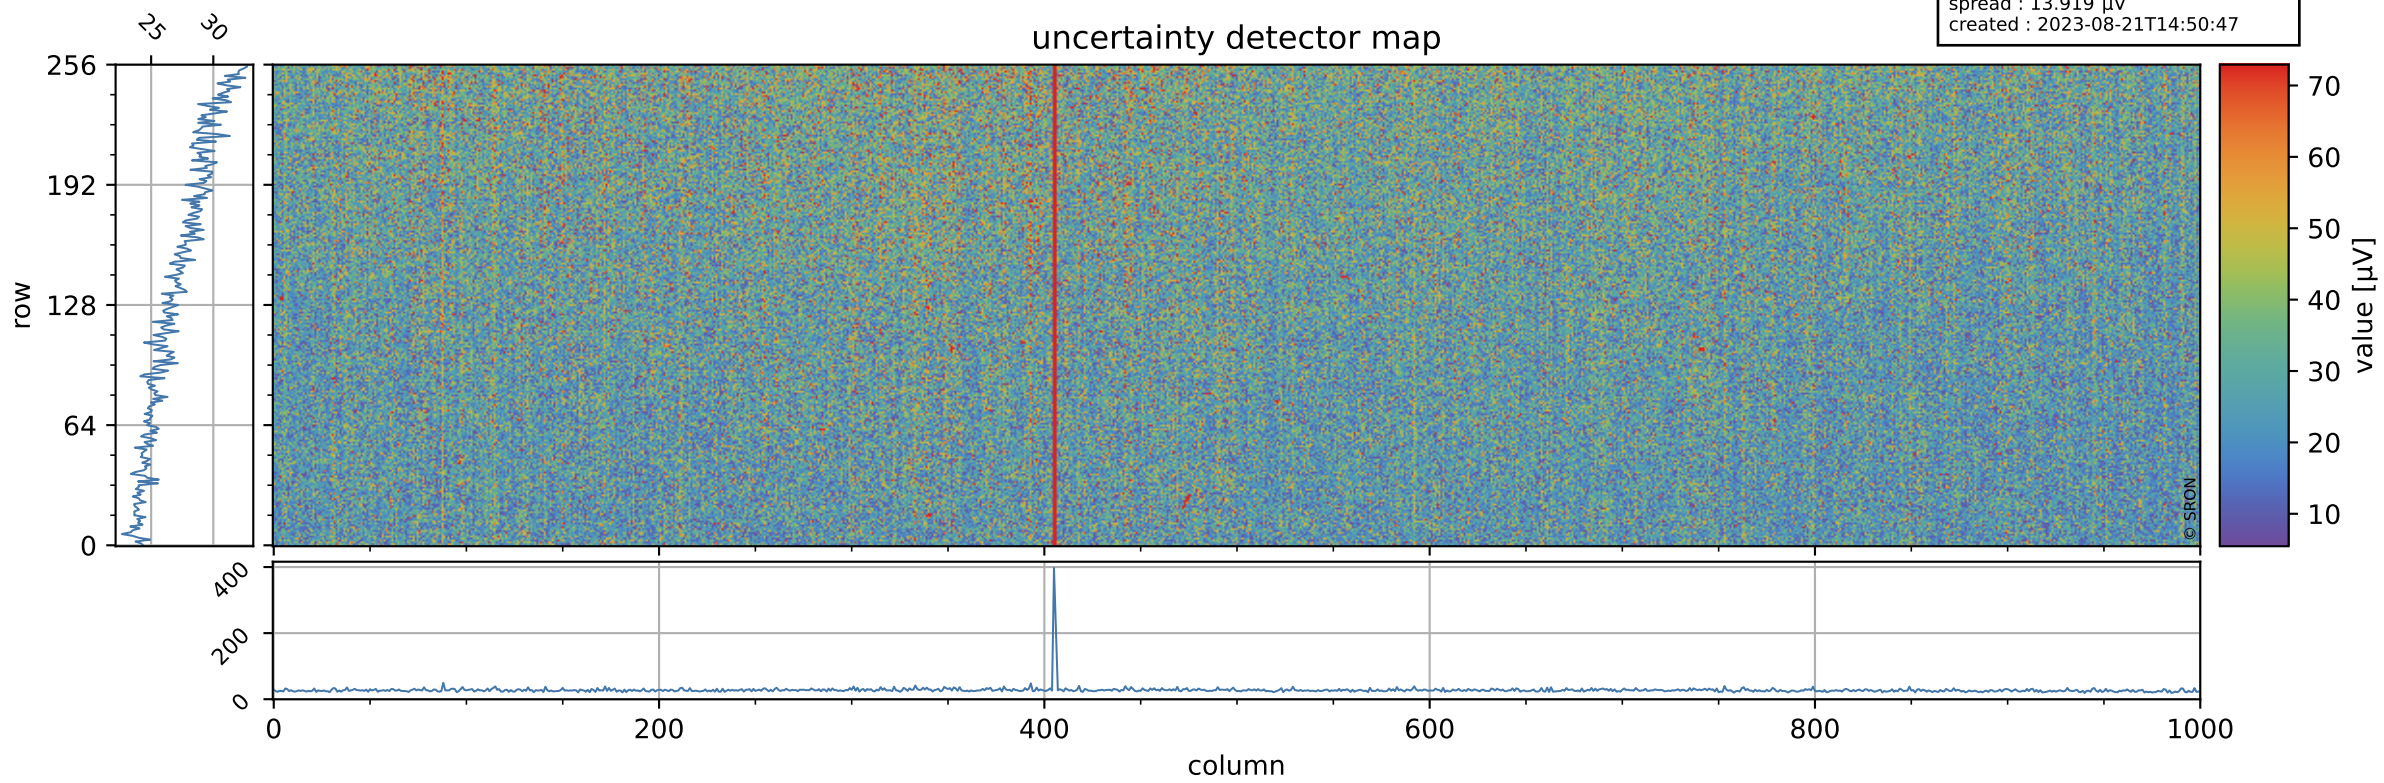

Tropomi SWIR offset (official)

orbits : 20 in [16372, 16417]
coverage : 2020-12-10 / 2020-12-13
median : 0.52592 V
spread : 0.035905 V
created : 2023-08-21T14:50:46

value detector map

Tropomi SWIR offset (official)

orbits : 20 in [16372, 16417]
coverage : 2020-12-10 / 2020-12-13
median : 27.302 μV
spread : 13.919 μV
created : 2023-08-21T14:50:47

Tropomi SWIR offset (official)

orbits : 20 in [16372, 16417]
coverage : 2020-12-10 / 2020-12-13
median : -0.088954 mV
spread : 0.38423 mV
created : 2023-08-21T14:50:47

value compared with SWIR offset CKD

Tropomi SWIR offset (official) ground-tracks of Sentinel-5P

orbits : 20 in [16372, 16417]
coverage : 2020-12-10 / 2020-12-13
created : 2023-08-21T14:50:48

Tropomi SWIR offset (official)

orbits : [2827, 16417]
coverage : 2018-04-30 / 2020-12-13
created : 2023-08-21T14:50:48

trend of detector median & temperatures