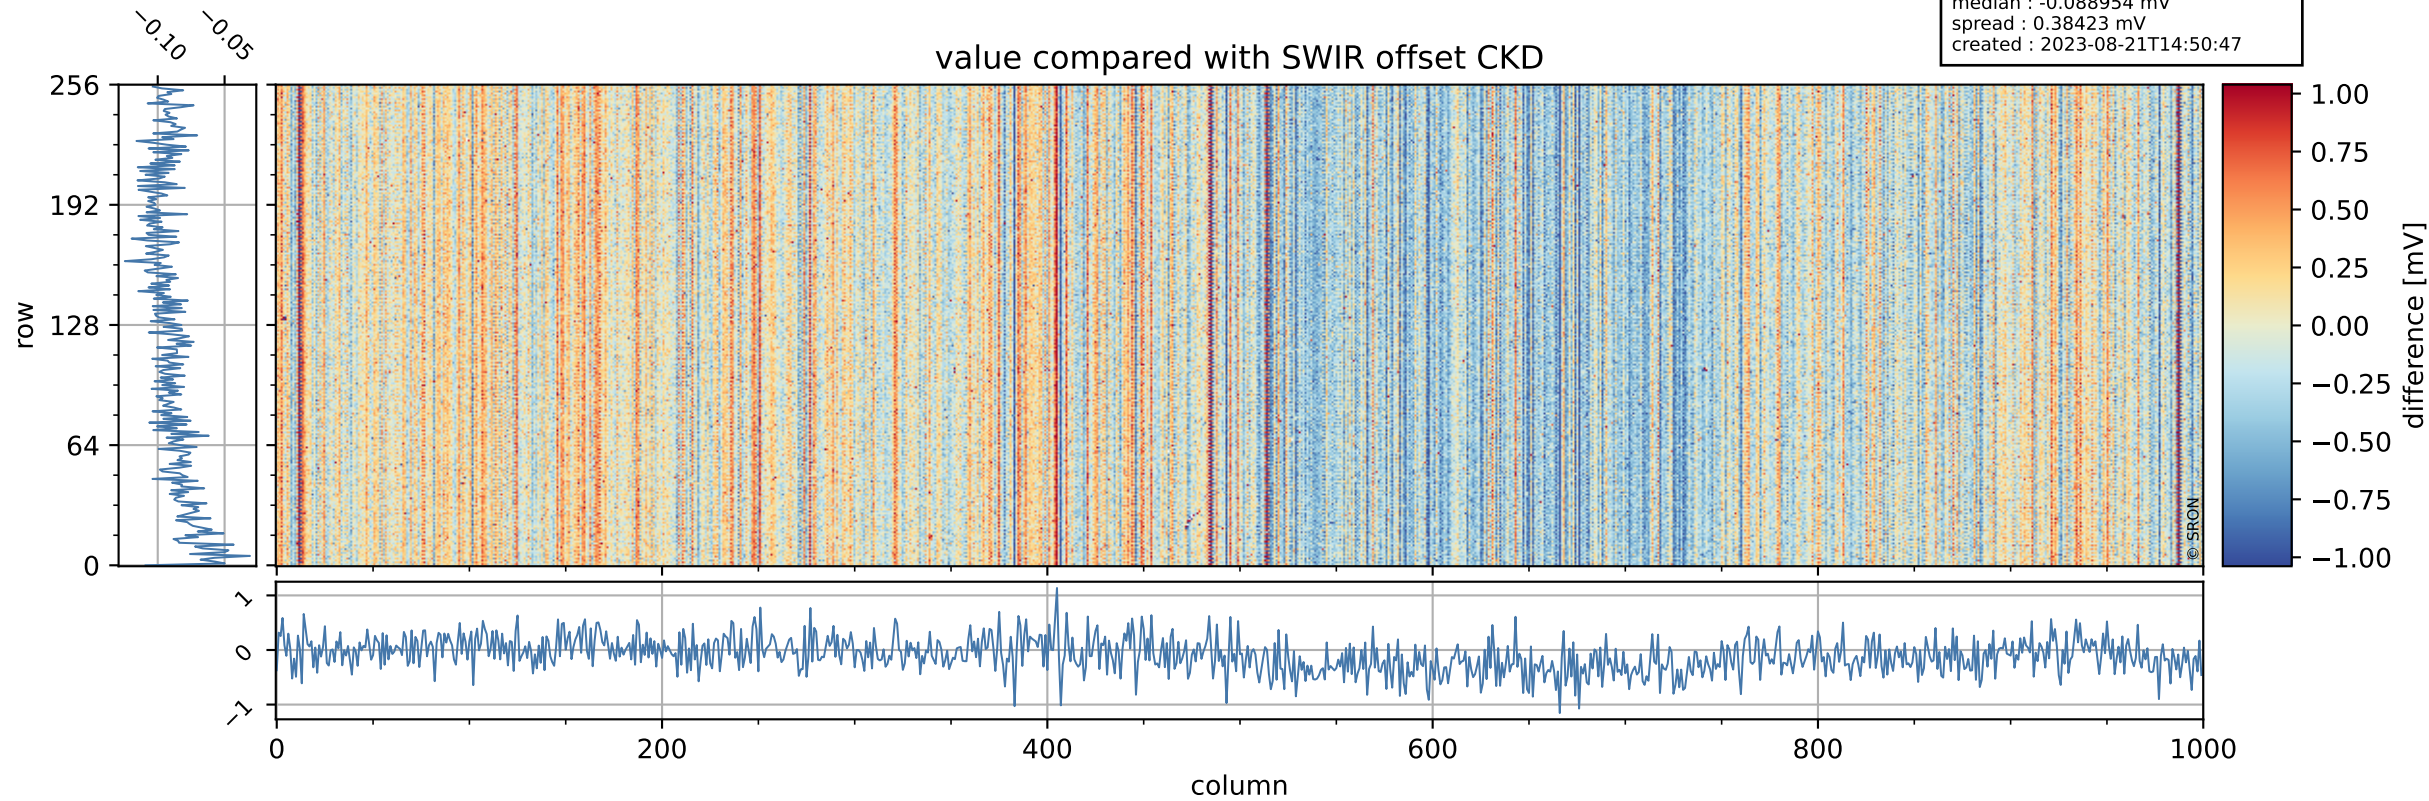

Tropomi SWIR offset (official)

orbits : 20 in [16372, 16417]
coverage : 2020-12-10 / 2020-12-13
median : 0.52592 V
spread : 0.035905 V
created : 2023-08-21T14:50:46

value detector map

Tropomi SWIR offset (official)

orbits : 20 in [16372, 16417]
coverage : 2020-12-10 / 2020-12-13
median : 27.302 μV
spread : 13.919 μV
created : 2023-08-21T14:50:47

Tropomi SWIR offset (official)

orbits : 20 in [16372, 16417]
coverage : 2020-12-10 / 2020-12-13
median : -0.088954 mV
spread : 0.38423 mV
created : 2023-08-21T14:50:47

value compared with SWIR offset CKD

Tropomi SWIR offset (official) ground-tracks of Sentinel-5P

orbits : 20 in [16372, 16417]
coverage : 2020-12-10 / 2020-12-13
created : 2023-08-21T14:50:48

Tropomi SWIR offset (official)

orbits : [2827, 16417]
coverage : 2018-04-30 / 2020-12-13
created : 2023-08-21T14:50:48

trend of detector median & temperatures