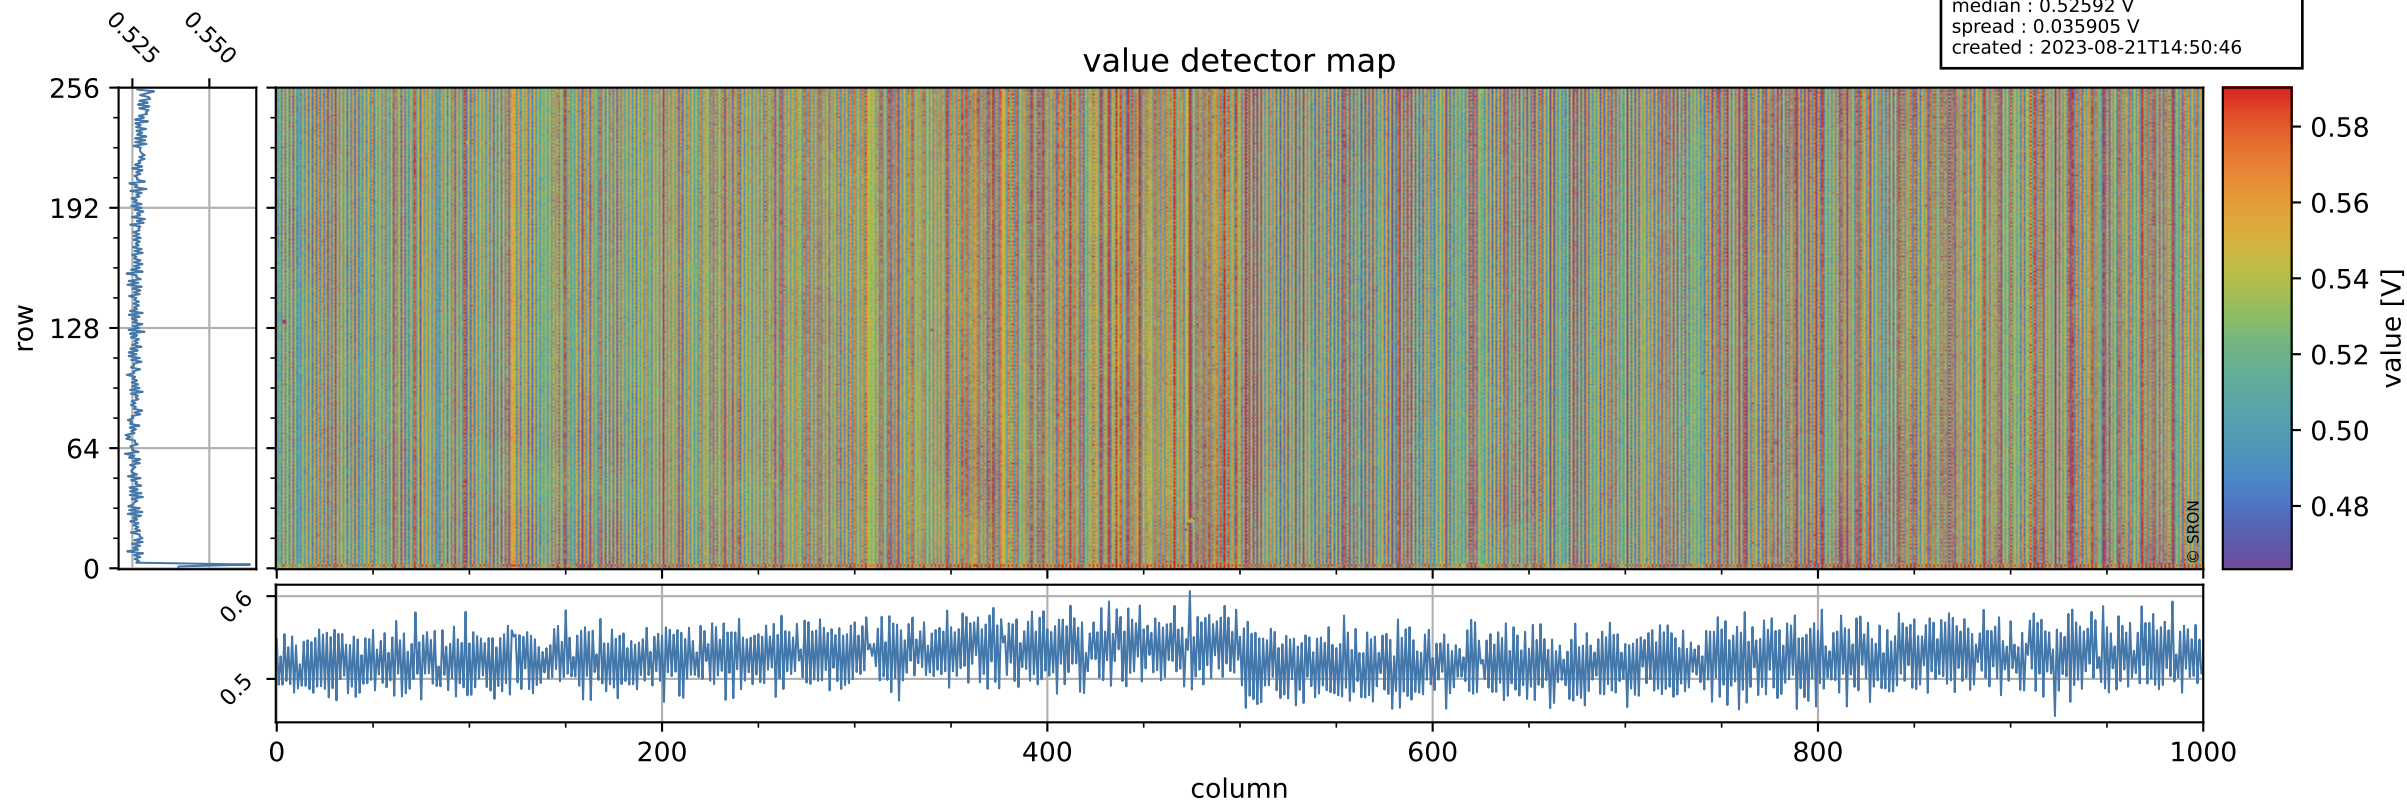

Tropomi SWIR offset (official)

orbits : 20 in [16372, 16417]
coverage : 2020-12-10 / 2020-12-13
median : 0.52592 V
spread : 0.035905 V
created : 2023-08-21T14:50:46

value detector map

Tropomi SWIR offset (official)

orbits : 20 in [16372, 16417]
coverage : 2020-12-10 / 2020-12-13
median : 27.302 μV
spread : 13.919 μV
created : 2023-08-21T14:50:47

Tropomi SWIR offset (official)

orbits : 20 in [16372, 16417]
coverage : 2020-12-10 / 2020-12-13
median : -0.088954 mV
spread : 0.38423 mV
created : 2023-08-21T14:50:47

value compared with SWIR offset CKD

Tropomi SWIR offset (official) ground-tracks of Sentinel-5P

orbits : 20 in [16372, 16417]
coverage : 2020-12-10 / 2020-12-13
created : 2023-08-21T14:50:48

Tropomi SWIR offset (official)

orbits : [2827, 16417]
coverage : 2018-04-30 / 2020-12-13
created : 2023-08-21T14:50:48

trend of detector median & temperatures