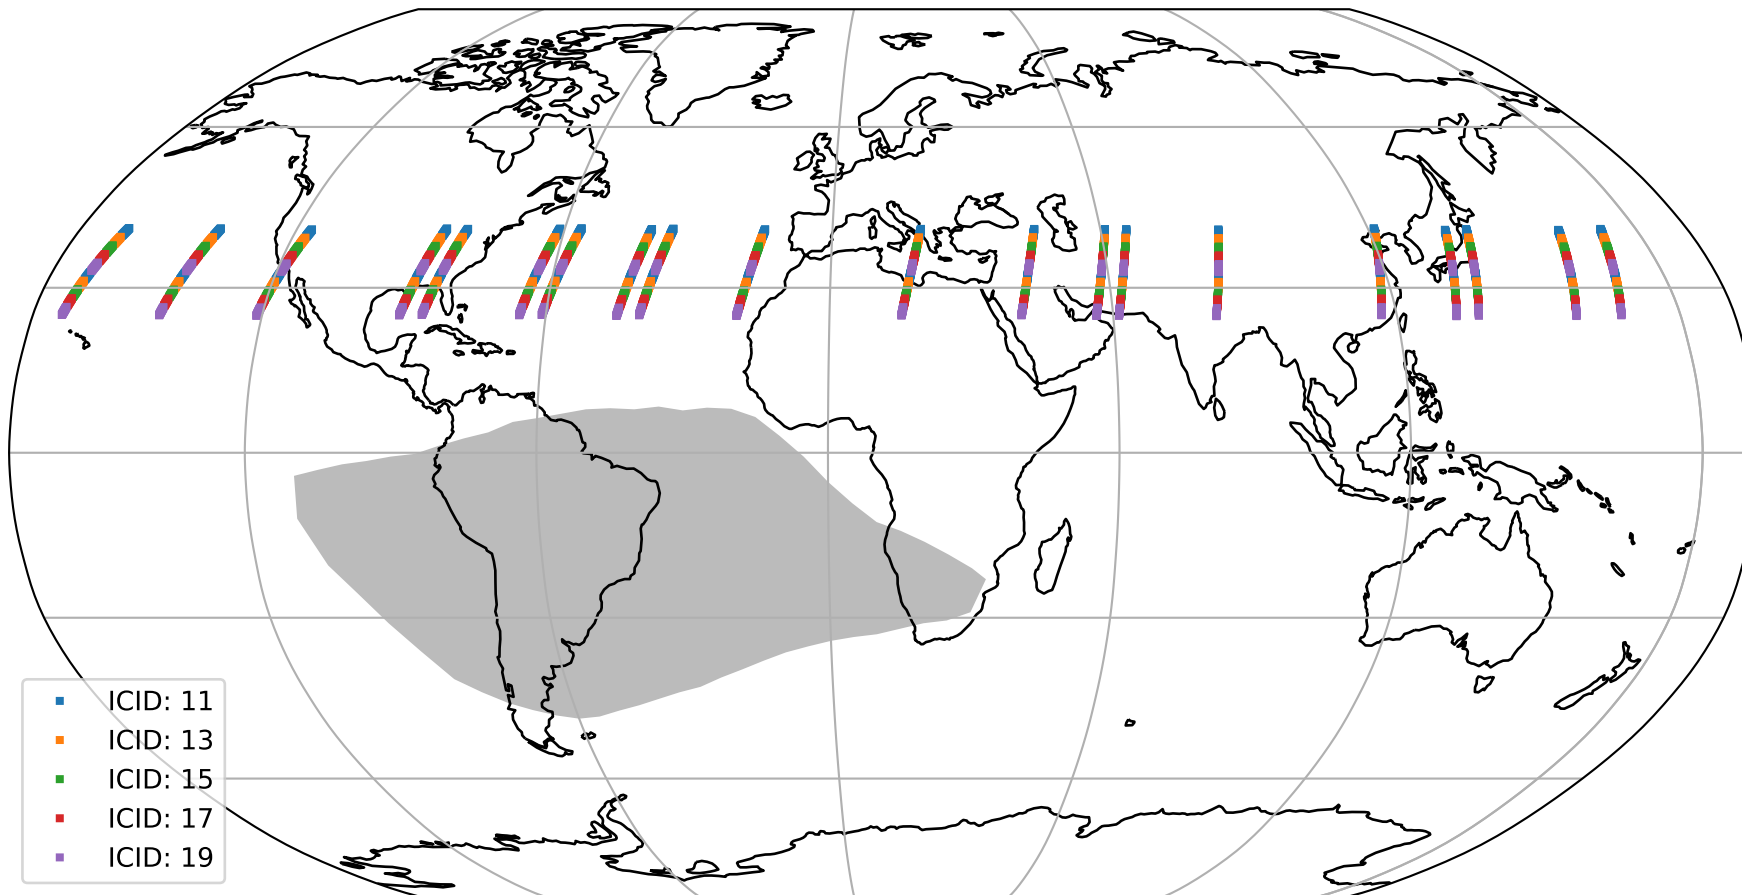

Tropomi SWIR offset (official)

orbits : 20 in [16372, 16417]
coverage : 2020-12-10 / 2020-12-13
median : 0.52592 V
spread : 0.035905 V
created : 2023-08-21T14:50:46

value detector map

Tropomi SWIR offset (official)

orbits : 20 in [16372, 16417]
coverage : 2020-12-10 / 2020-12-13
median : 27.302 μV
spread : 13.919 μV
created : 2023-08-21T14:50:47

Tropomi SWIR offset (official)

orbits : 20 in [16372, 16417]
coverage : 2020-12-10 / 2020-12-13
median : -0.088954 mV
spread : 0.38423 mV
created : 2023-08-21T14:50:47

value compared with SWIR offset CKD

Tropomi SWIR offset (official) ground-tracks of Sentinel-5P

orbits : 20 in [16372, 16417]
coverage : 2020-12-10 / 2020-12-13
created : 2023-08-21T14:50:48

Tropomi SWIR offset (official)

orbits : [2827, 16417]
coverage : 2018-04-30 / 2020-12-13
created : 2023-08-21T14:50:48

trend of detector median & temperatures