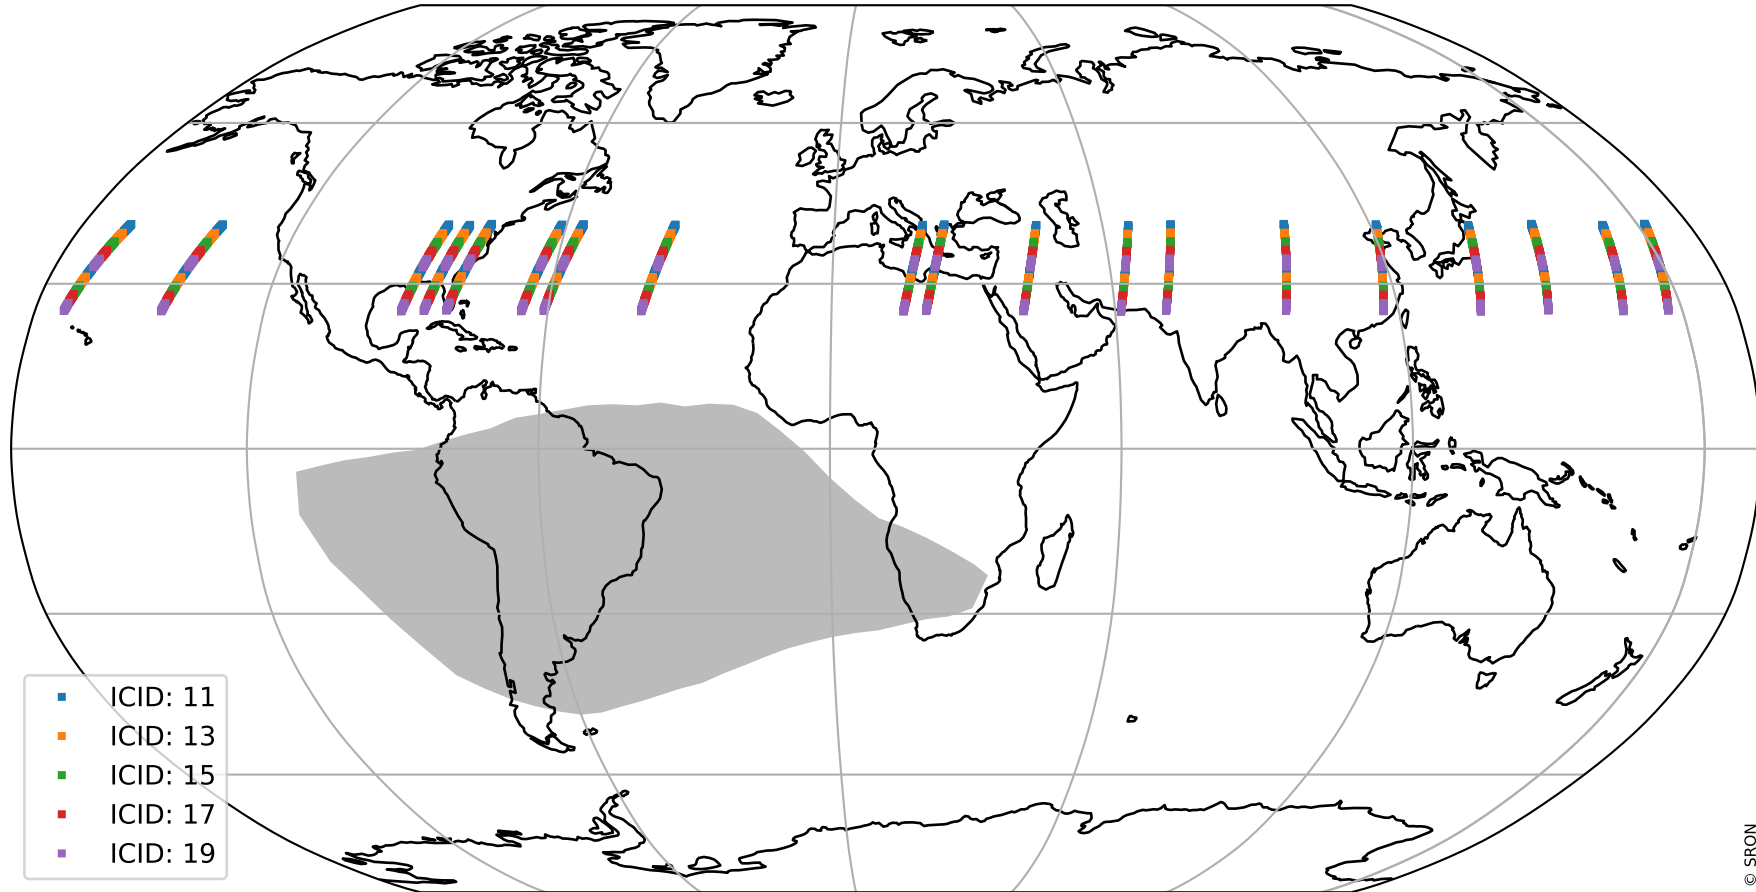

# Tropomi SWIR offset (official)

orbits : 19 in [16387, 16432]  
coverage : 2020-12-11 / 2020-12-14  
median : 28.047  $\mu\text{V}$   
spread : 14.143  $\mu\text{V}$   
created : 2023-08-21T14:50:50

# Tropomi SWIR offset (official)

value compared with SWIR offset CKD

orbits : 19 in [16387, 16432]  
coverage : 2020-12-11 / 2020-12-14  
median : -0.089991 mV  
spread : 0.38144 mV  
created : 2023-08-21T14:50:50

# Tropomi SWIR offset (official) ground-tracks of Sentinel-5P

orbits : 19 in [16387, 16432]  
coverage : 2020-12-11 / 2020-12-14  
created : 2023-08-21T14:50:51

# Tropomi SWIR offset (official)

orbits : [2827, 16432]  
coverage : 2018-04-30 / 2020-12-14  
created : 2023-08-21T14:50:51