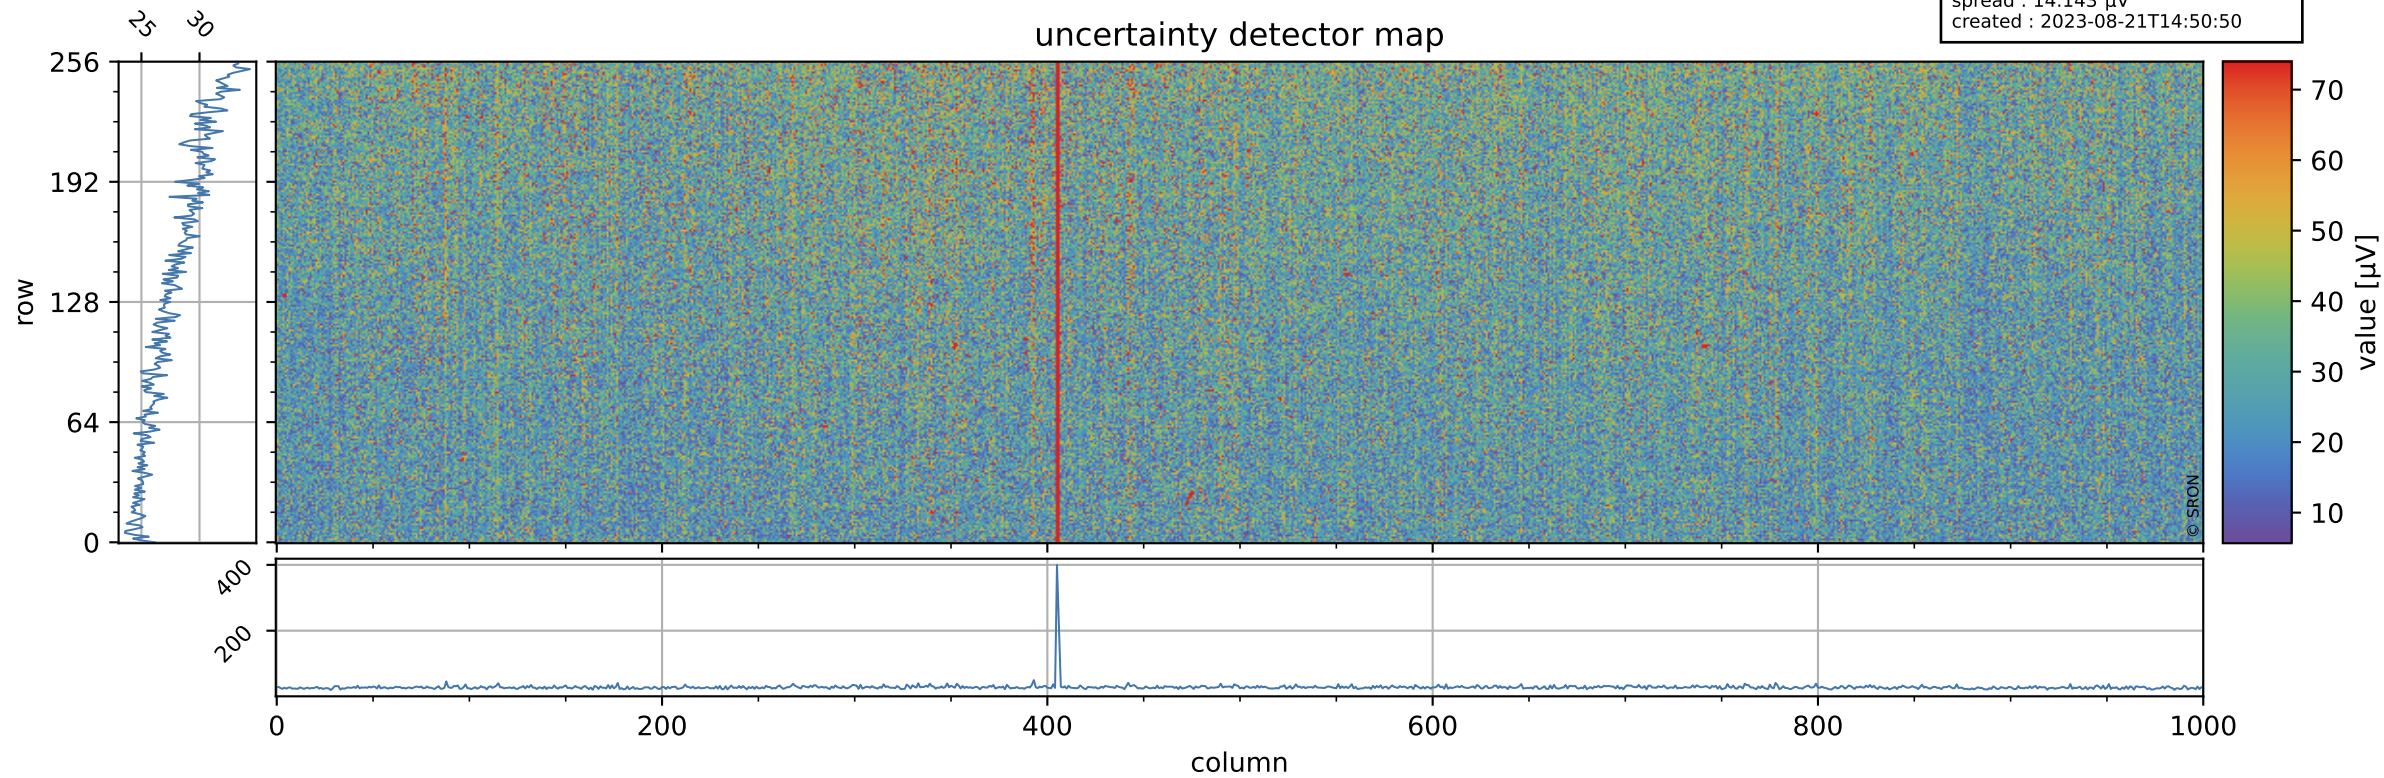

# Tropomi SWIR offset (official)

orbits : 19 in [16387, 16432]  
coverage : 2020-12-11 / 2020-12-14  
median : 0.52592 V  
spread : 0.035906 V  
created : 2023-08-21T14:50:50

## value detector map

# Tropomi SWIR offset (official)

orbits : 19 in [16387, 16432]  
coverage : 2020-12-11 / 2020-12-14  
median : 28.047  $\mu\text{V}$   
spread : 14.143  $\mu\text{V}$   
created : 2023-08-21T14:50:50

# Tropomi SWIR offset (official) ground-tracks of Sentinel-5P

orbits : 19 in [16387, 16432]  
coverage : 2020-12-11 / 2020-12-14  
created : 2023-08-21T14:50:51