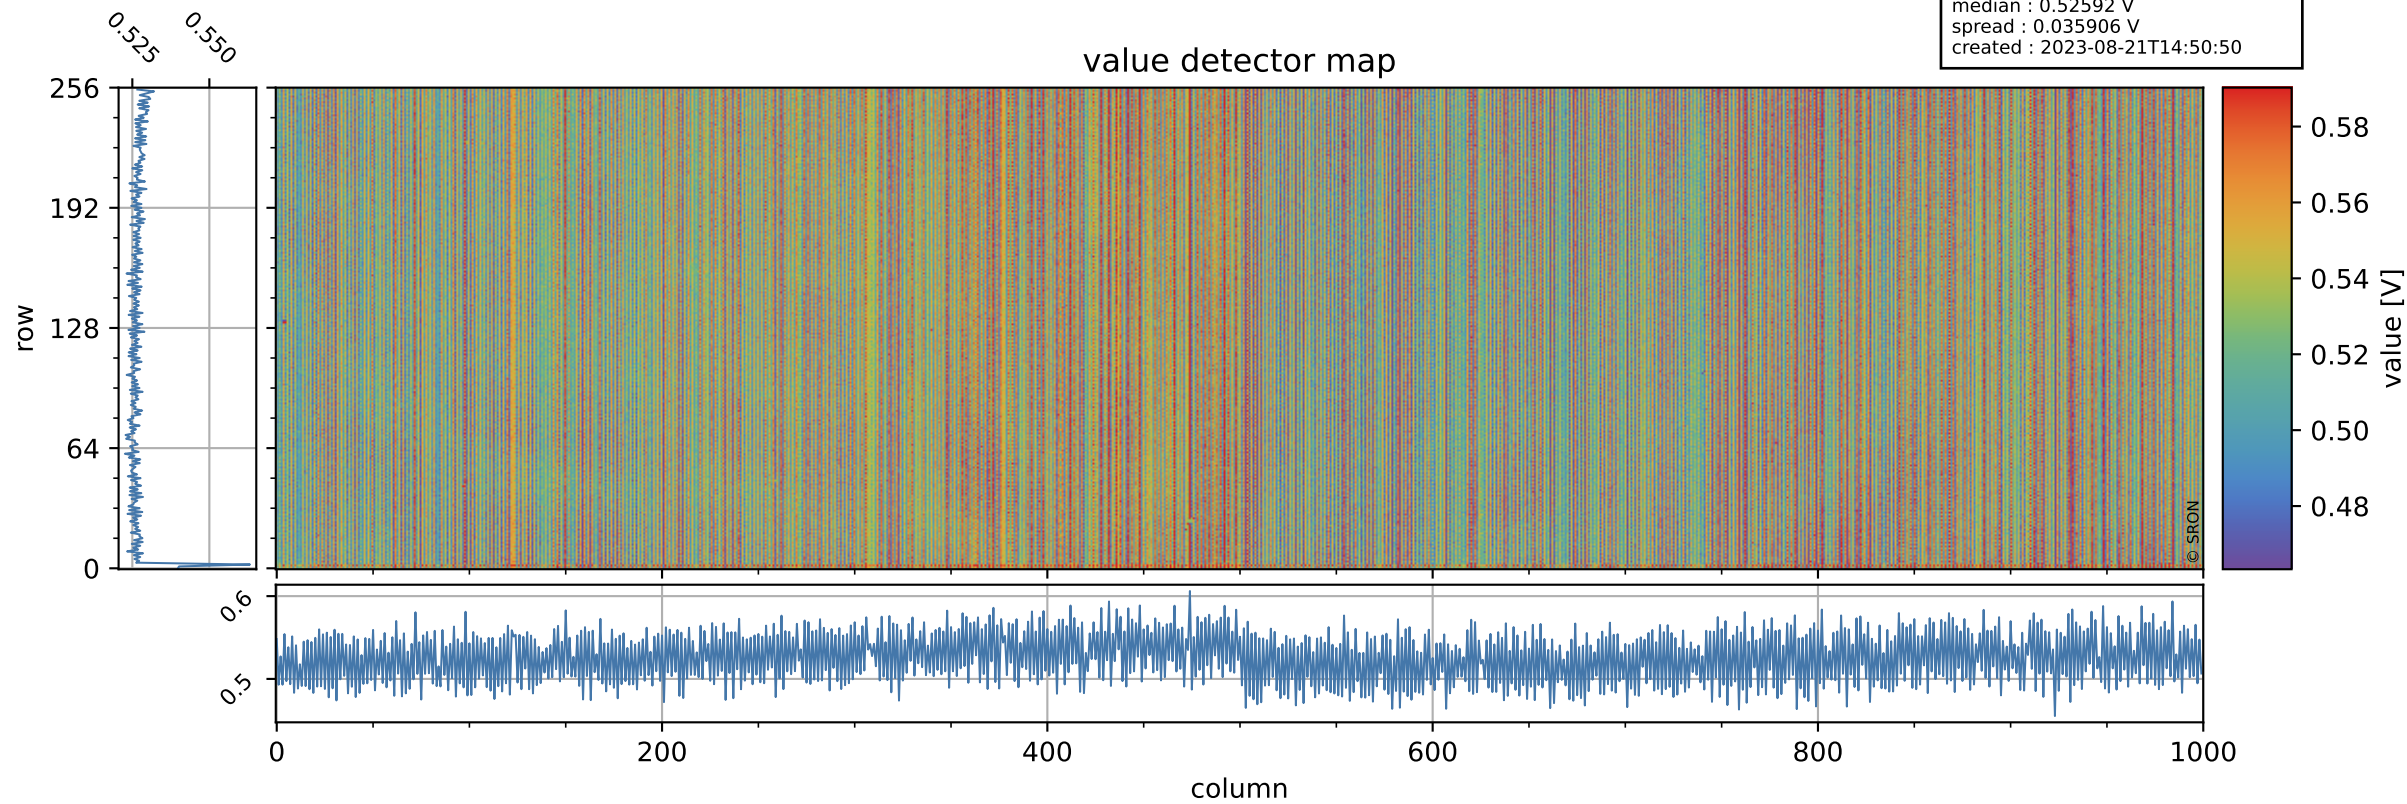

# Tropomi SWIR offset (official)

orbits : 19 in [16387, 16432]  
coverage : 2020-12-11 / 2020-12-14  
median : 0.52592 V  
spread : 0.035906 V  
created : 2023-08-21T14:50:50

## value detector map

# Tropomi SWIR offset (official)

orbits : 19 in [16387, 16432]  
coverage : 2020-12-11 / 2020-12-14  
median : 28.047  $\mu\text{V}$   
spread : 14.143  $\mu\text{V}$   
created : 2023-08-21T14:50:50

# Tropomi SWIR offset (official) ground-tracks of Sentinel-5P

orbits : 19 in [16387, 16432]  
coverage : 2020-12-11 / 2020-12-14  
created : 2023-08-21T14:50:51