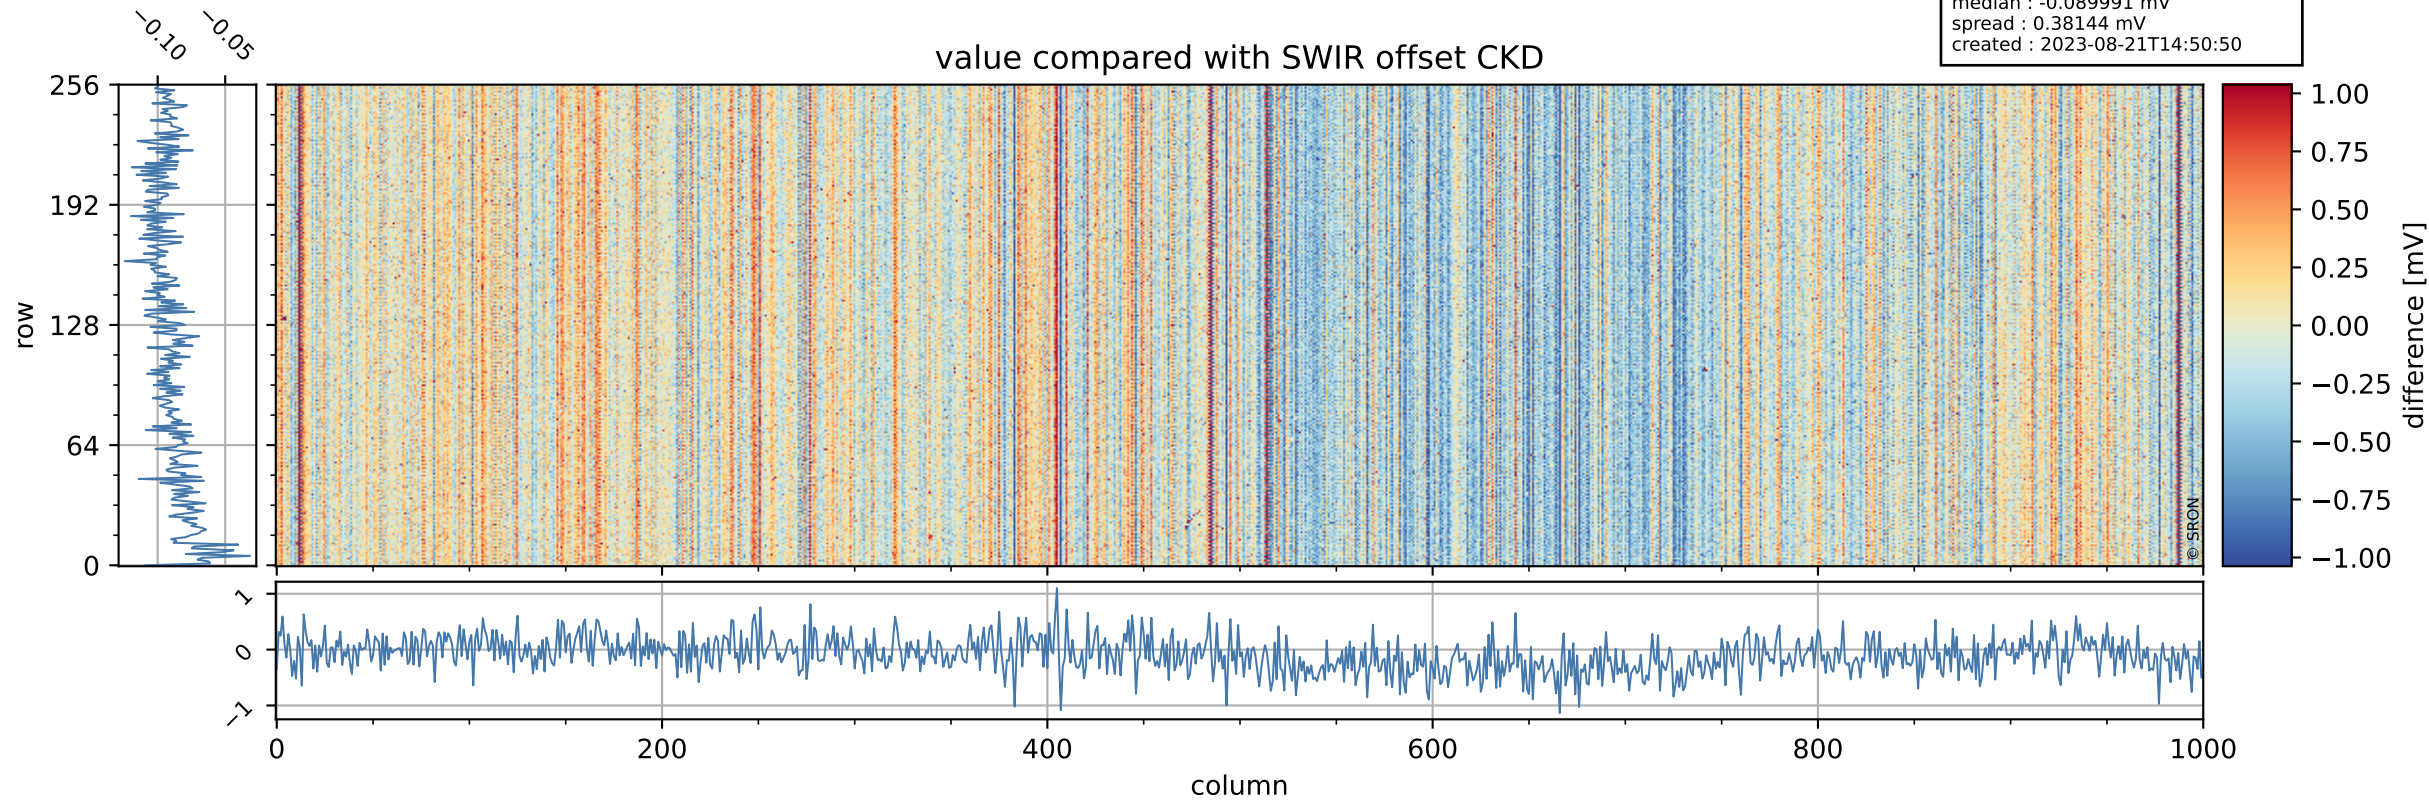

## value detector map

# Tropomi SWIR offset (official)

orbits : 19 in [16387, 16432]  
coverage : 2020-12-11 / 2020-12-14  
median : 28.047  $\mu\text{V}$   
spread : 14.143  $\mu\text{V}$   
created : 2023-08-21T14:50:50

# Tropomi SWIR offset (official) ground-tracks of Sentinel-5P

orbits : 19 in [16387, 16432]  
coverage : 2020-12-11 / 2020-12-14  
created : 2023-08-21T14:50:51

# Tropomi SWIR offset (official)

orbits : [2827, 16432]  
coverage : 2018-04-30 / 2020-12-14  
created : 2023-08-21T14:50:51