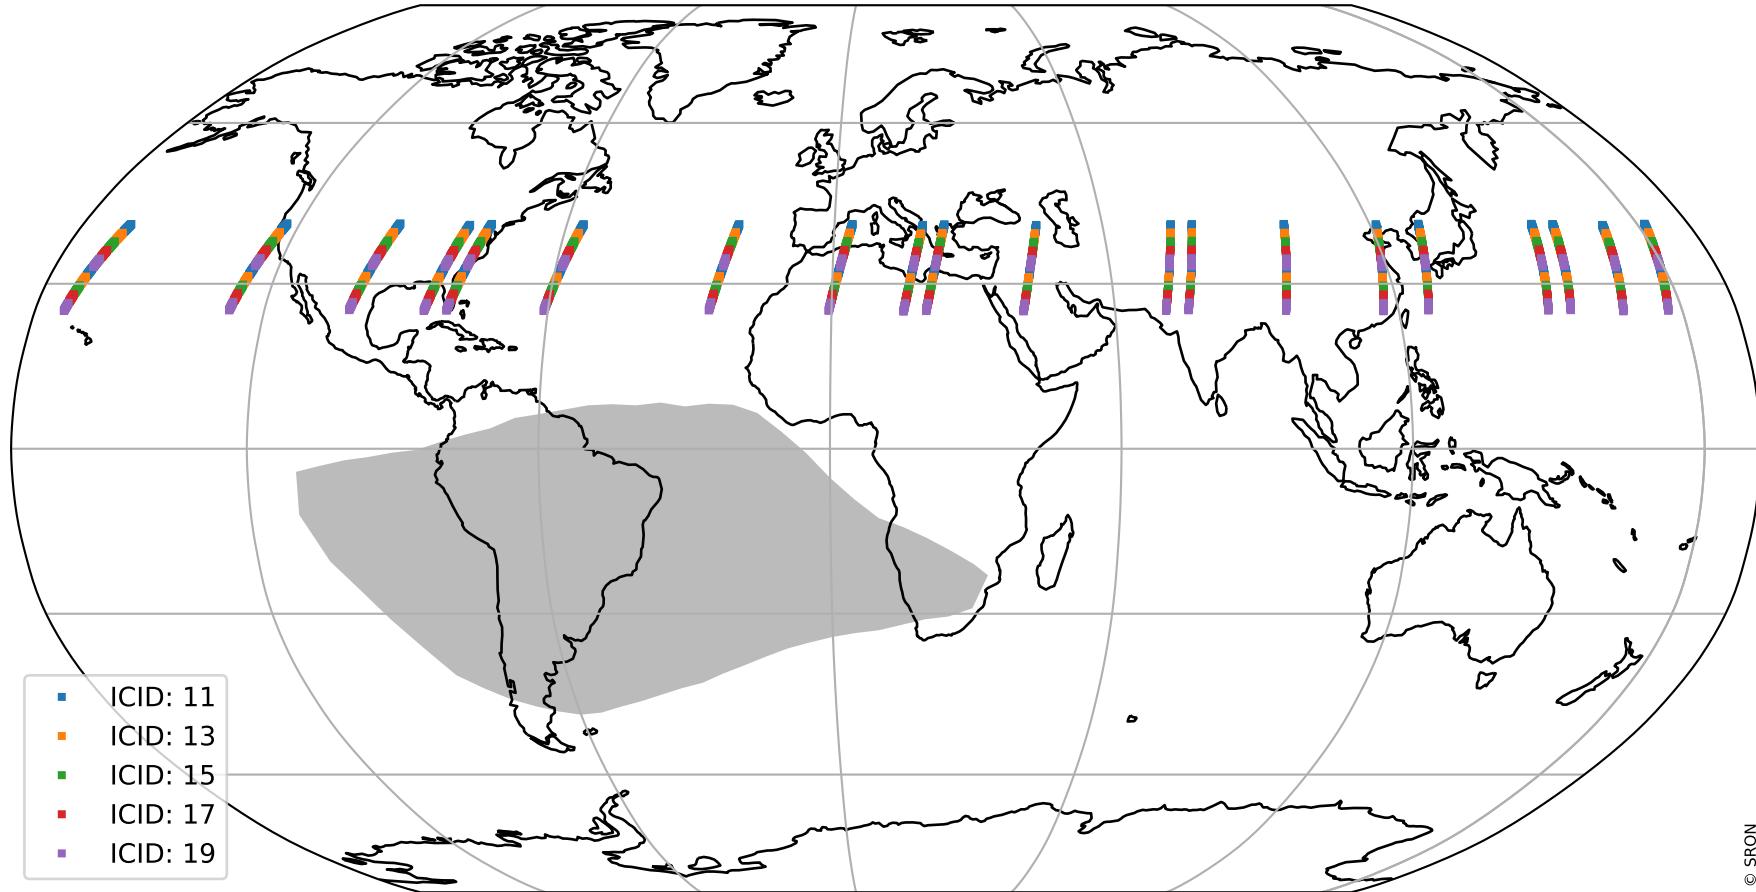

Tropomi SWIR offset (official)

orbits : 20 in [16402, 16447]
coverage : 2020-12-12 / 2020-12-15
median : 0.52593 V
spread : 0.035904 V
created : 2023-08-21T14:50:52

value detector map

Tropomi SWIR offset (official)

orbits : 20 in [16402, 16447]
coverage : 2020-12-12 / 2020-12-15
median : 28.753 μV
spread : 14.489 μV
created : 2023-08-21T14:50:53

Tropomi SWIR offset (official)

orbits : 20 in [16402, 16447]
coverage : 2020-12-12 / 2020-12-15
median : -0.085367 mV
spread : 0.37974 mV
created : 2023-08-21T14:50:53

value compared with SWIR offset CKD

Tropomi SWIR offset (official) ground-tracks of Sentinel-5P

orbits : 20 in [16402, 16447]
coverage : 2020-12-12 / 2020-12-15
created : 2023-08-21T14:50:53

Tropomi SWIR offset (official)

orbits : [2827, 16447]
coverage : 2018-04-30 / 2020-12-15
created : 2023-08-21T14:50:54

trend of detector median & temperatures