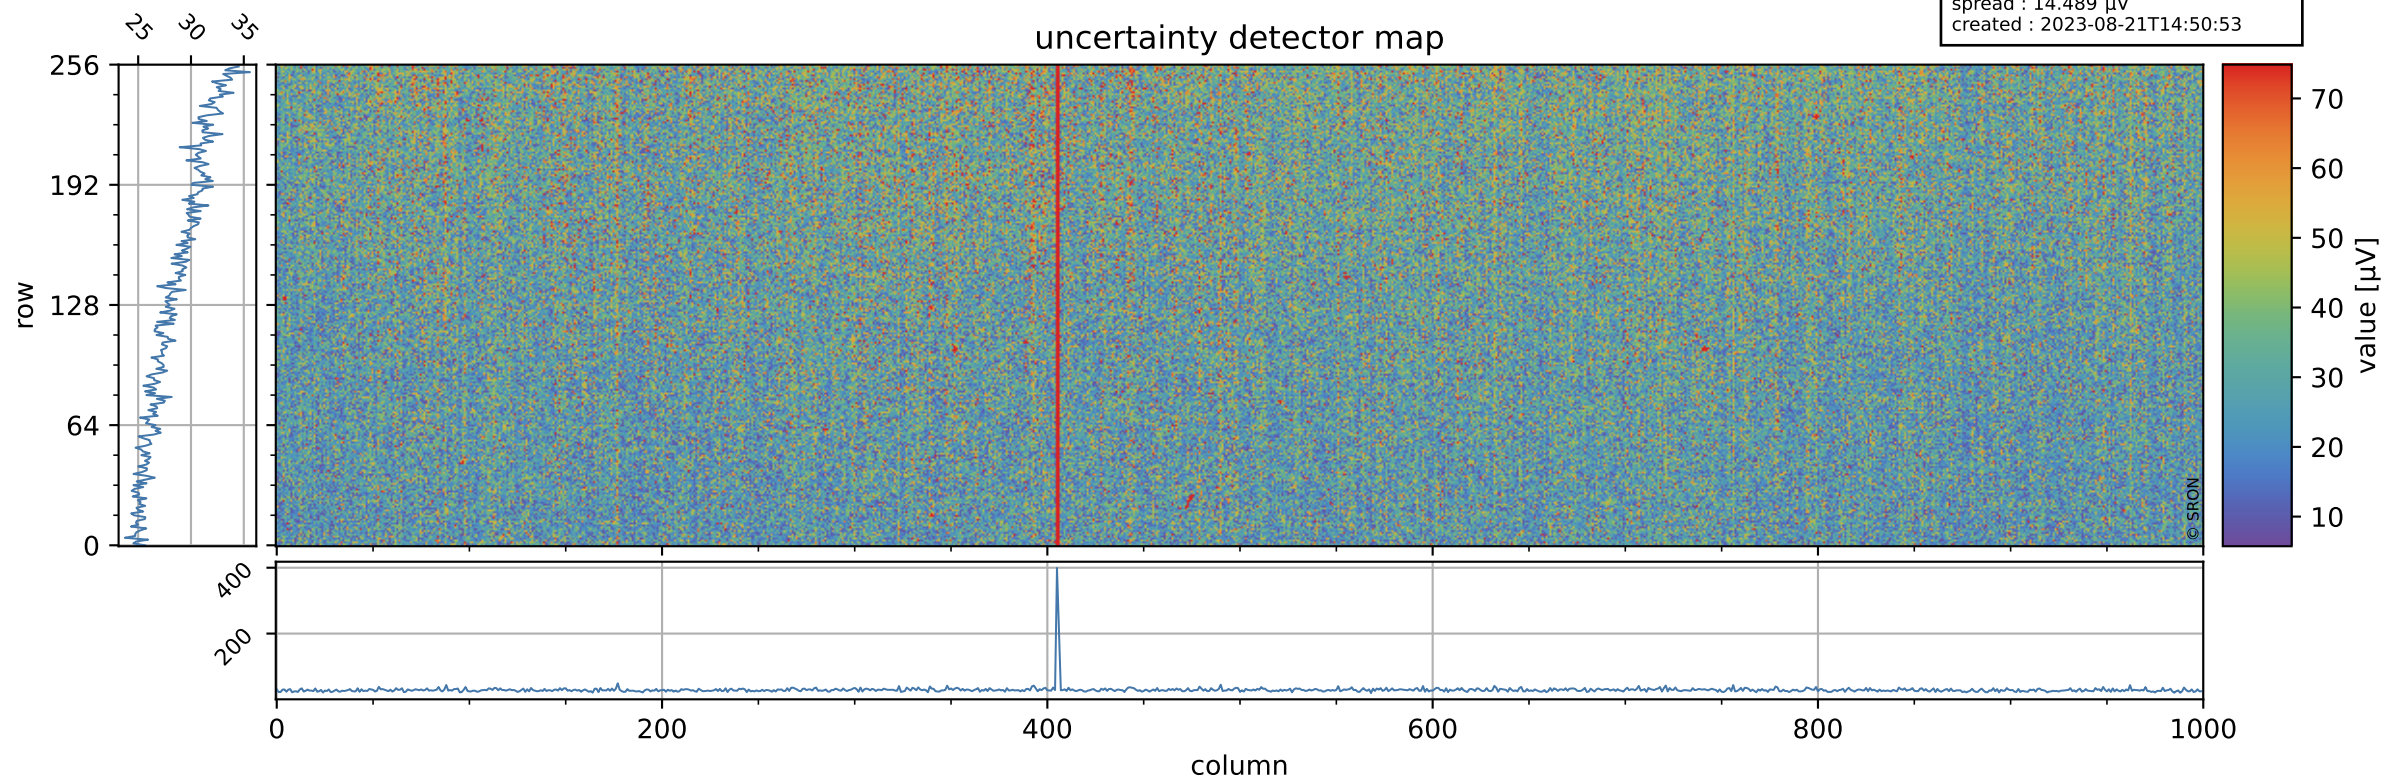

Tropomi SWIR offset (official)

orbits : 20 in [16402, 16447]
coverage : 2020-12-12 / 2020-12-15
median : 0.52593 V
spread : 0.035904 V
created : 2023-08-21T14:50:52

value detector map

Tropomi SWIR offset (official)

orbits : 20 in [16402, 16447]
coverage : 2020-12-12 / 2020-12-15
median : 28.753 μV
spread : 14.489 μV
created : 2023-08-21T14:50:53

Tropomi SWIR offset (official)

orbits : 20 in [16402, 16447]
coverage : 2020-12-12 / 2020-12-15
median : -0.085367 mV
spread : 0.37974 mV
created : 2023-08-21T14:50:53

value compared with SWIR offset CKD

Tropomi SWIR offset (official) ground-tracks of Sentinel-5P

orbits : 20 in [16402, 16447]
coverage : 2020-12-12 / 2020-12-15
created : 2023-08-21T14:50:53

Tropomi SWIR offset (official)

orbits : [2827, 16447]
coverage : 2018-04-30 / 2020-12-15
created : 2023-08-21T14:50:54

trend of detector median & temperatures