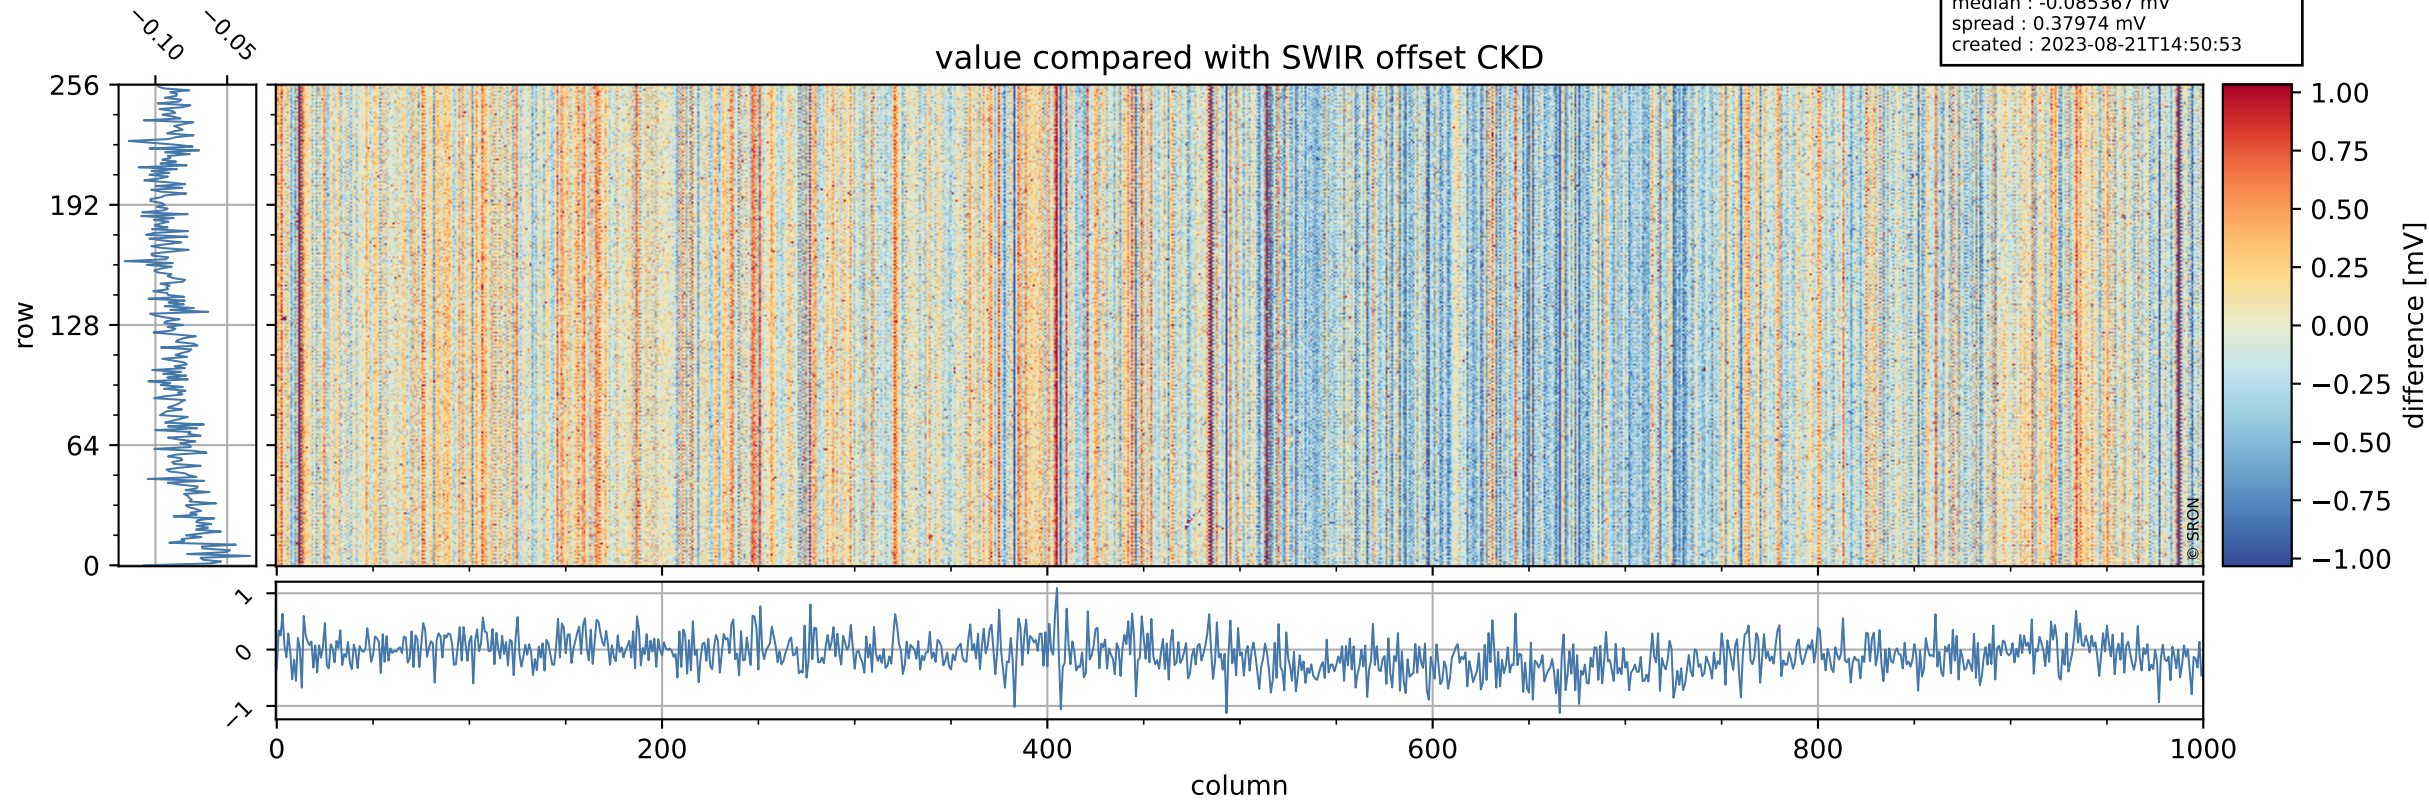

Tropomi SWIR offset (official)

orbits : 20 in [16402, 16447]
coverage : 2020-12-12 / 2020-12-15
median : 0.52593 V
spread : 0.035904 V
created : 2023-08-21T14:50:52

value detector map

Tropomi SWIR offset (official)

orbits : 20 in [16402, 16447]
coverage : 2020-12-12 / 2020-12-15
median : 28.753 μV
spread : 14.489 μV
created : 2023-08-21T14:50:53

Tropomi SWIR offset (official)

orbits : 20 in [16402, 16447]
coverage : 2020-12-12 / 2020-12-15
median : -0.085367 mV
spread : 0.37974 mV
created : 2023-08-21T14:50:53

value compared with SWIR offset CKD

Tropomi SWIR offset (official) ground-tracks of Sentinel-5P

orbits : 20 in [16402, 16447]
coverage : 2020-12-12 / 2020-12-15
created : 2023-08-21T14:50:53

Tropomi SWIR offset (official)

orbits : [2827, 16447]
coverage : 2018-04-30 / 2020-12-15
created : 2023-08-21T14:50:54

trend of detector median & temperatures