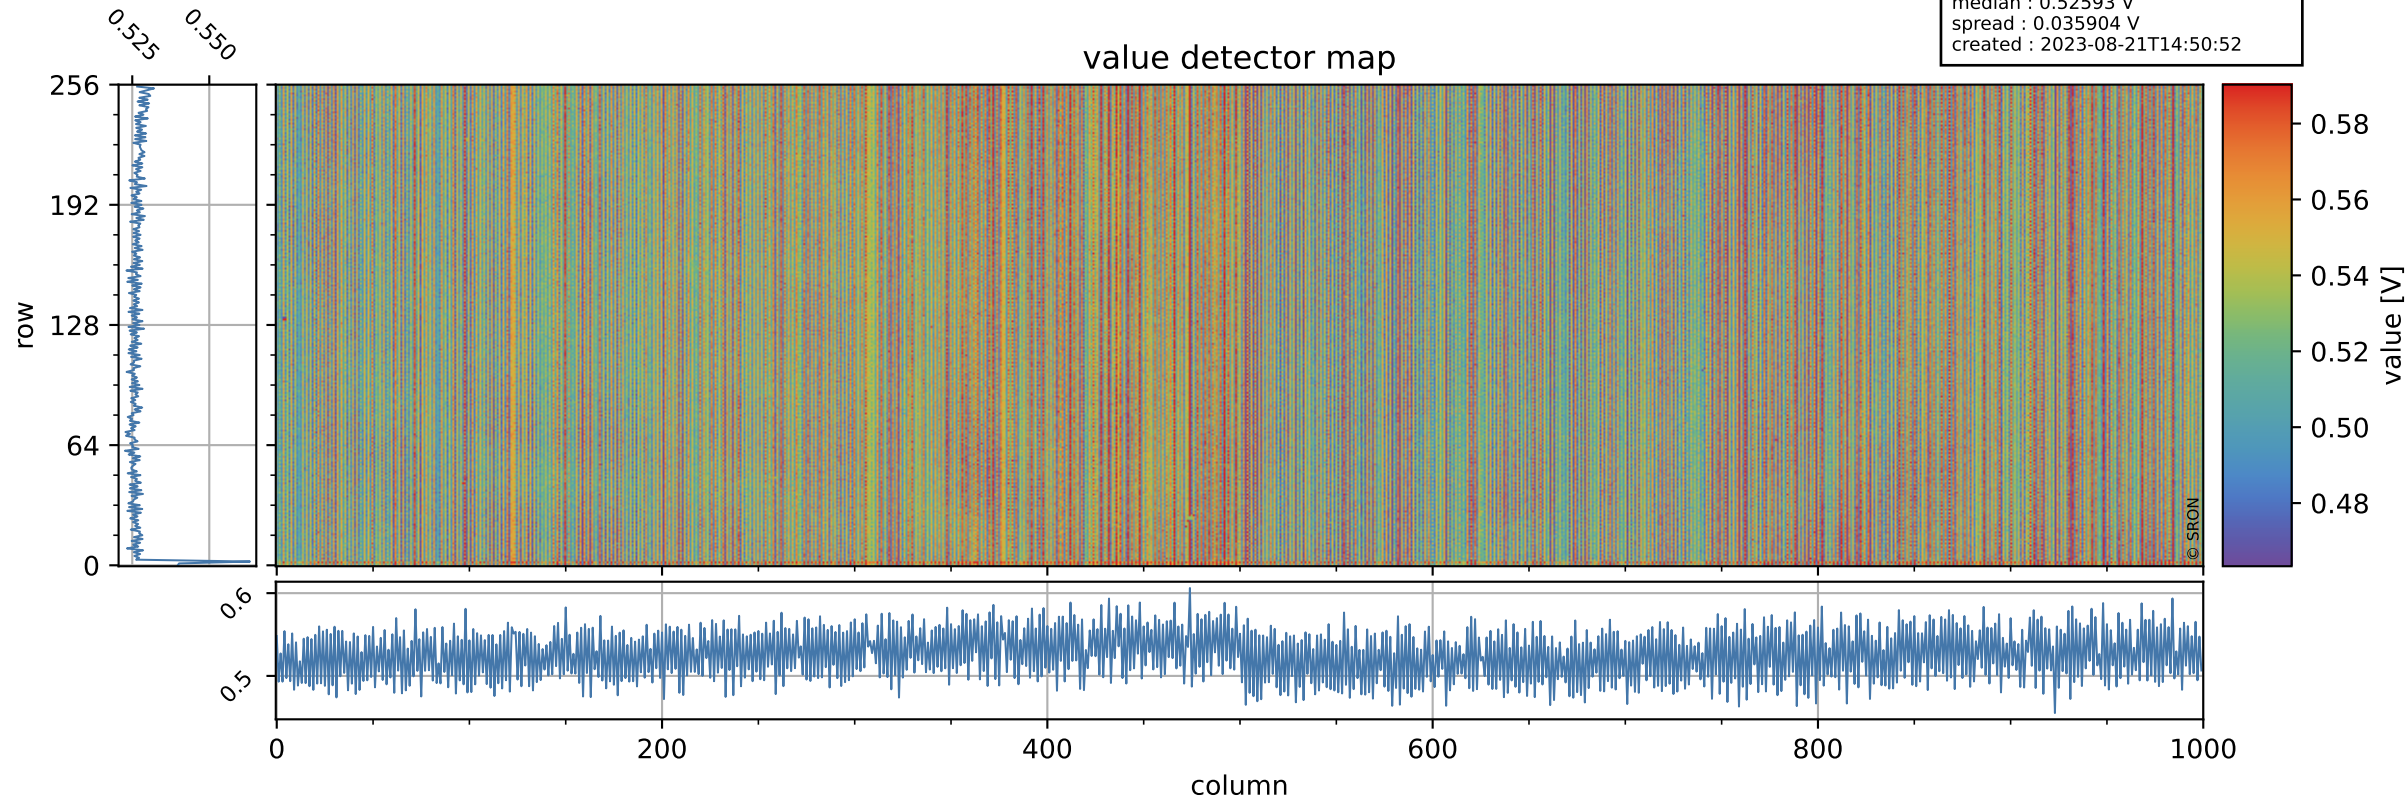

Tropomi SWIR offset (official)

orbits : 20 in [16402, 16447]
coverage : 2020-12-12 / 2020-12-15
median : 0.52593 V
spread : 0.035904 V
created : 2023-08-21T14:50:52

value detector map

Tropomi SWIR offset (official)

orbits : 20 in [16402, 16447]
coverage : 2020-12-12 / 2020-12-15
median : 28.753 μV
spread : 14.489 μV
created : 2023-08-21T14:50:53

Tropomi SWIR offset (official)

orbits : 20 in [16402, 16447]
coverage : 2020-12-12 / 2020-12-15
median : -0.085367 mV
spread : 0.37974 mV
created : 2023-08-21T14:50:53

value compared with SWIR offset CKD

Tropomi SWIR offset (official) ground-tracks of Sentinel-5P

orbits : 20 in [16402, 16447]
coverage : 2020-12-12 / 2020-12-15
created : 2023-08-21T14:50:53

Tropomi SWIR offset (official)

orbits : [2827, 16447]
coverage : 2018-04-30 / 2020-12-15
created : 2023-08-21T14:50:54

trend of detector median & temperatures