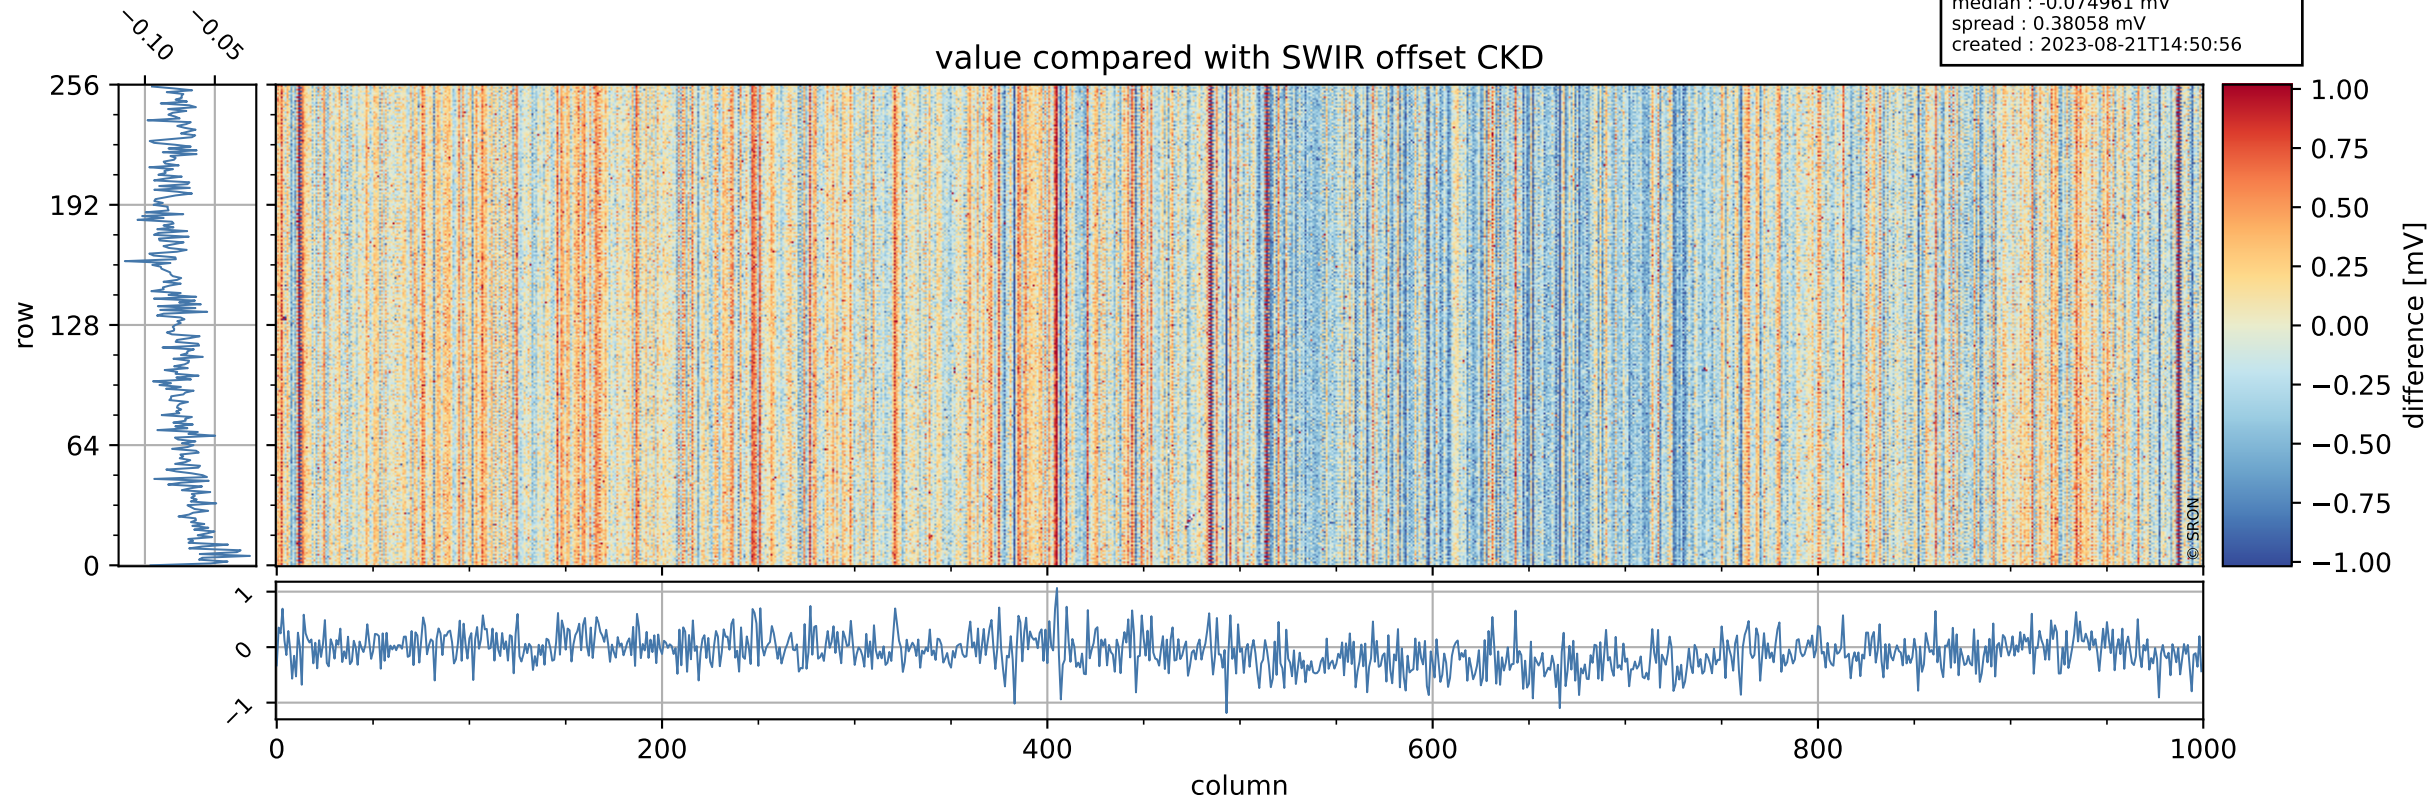

## value detector map

# Tropomi SWIR offset (official)

orbits : 19 in [16417, 16462]  
coverage : 2020-12-13 / 2020-12-16  
median : 28.794  $\mu\text{V}$   
spread : 14.57  $\mu\text{V}$   
created : 2023-08-21T14:50:55

# Tropomi SWIR offset (official) ground-tracks of Sentinel-5P

orbits : 19 in [16417, 16462]  
coverage : 2020-12-13 / 2020-12-16  
created : 2023-08-21T14:50:56

# Tropomi SWIR offset (official)

orbits : [2827, 16462]  
coverage : 2018-04-30 / 2020-12-16  
created : 2023-08-21T14:50:57