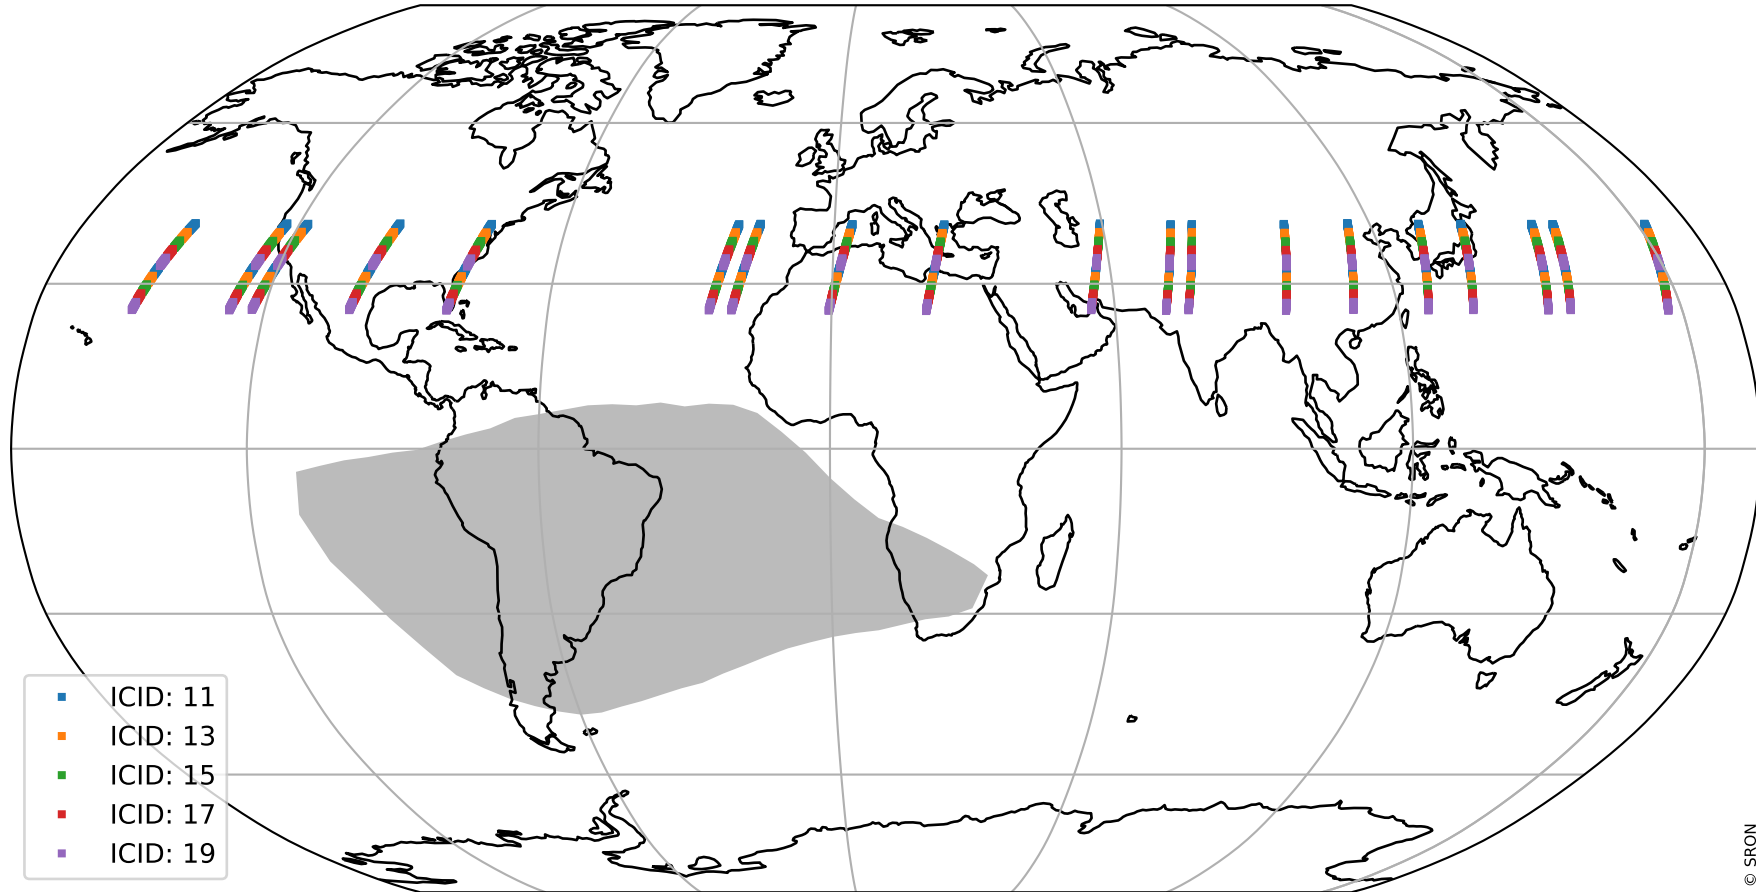

# Tropomi SWIR offset (official)

orbits : 19 in [16417, 16462]  
coverage : 2020-12-13 / 2020-12-16  
median : 28.794  $\mu\text{V}$   
spread : 14.57  $\mu\text{V}$   
created : 2023-08-21T14:50:55

# Tropomi SWIR offset (official)

value compared with SWIR offset CKD

orbits : 19 in [16417, 16462]  
coverage : 2020-12-13 / 2020-12-16  
median : -0.074961 mV  
spread : 0.38058 mV  
created : 2023-08-21T14:50:56

# Tropomi SWIR offset (official) ground-tracks of Sentinel-5P

orbits : 19 in [16417, 16462]  
coverage : 2020-12-13 / 2020-12-16  
created : 2023-08-21T14:50:56

# Tropomi SWIR offset (official)

orbits : [2827, 16462]  
coverage : 2018-04-30 / 2020-12-16  
created : 2023-08-21T14:50:57