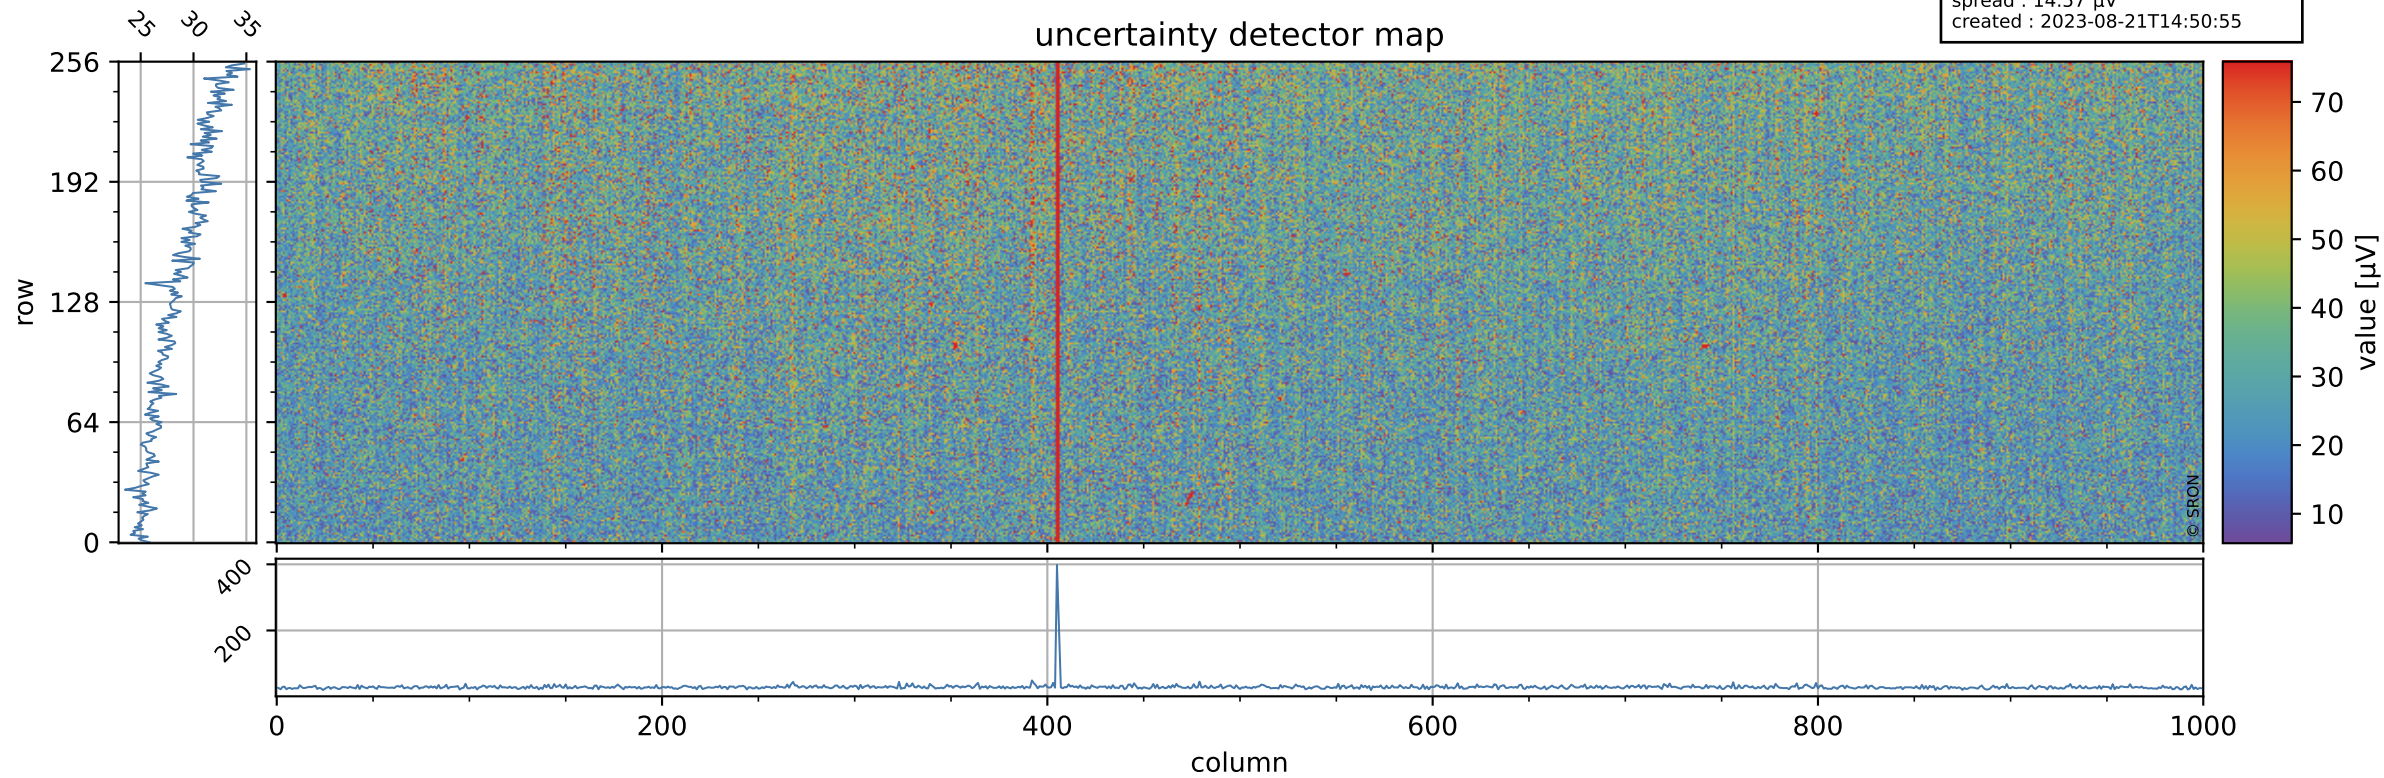

# Tropomi SWIR offset (official)

orbits : 19 in [16417, 16462]  
coverage : 2020-12-13 / 2020-12-16  
median : 0.52594 V  
spread : 0.035905 V  
created : 2023-08-21T14:50:55

## value detector map

# Tropomi SWIR offset (official)

orbits : 19 in [16417, 16462]  
coverage : 2020-12-13 / 2020-12-16  
median : 28.794  $\mu\text{V}$   
spread : 14.57  $\mu\text{V}$   
created : 2023-08-21T14:50:55

# Tropomi SWIR offset (official) ground-tracks of Sentinel-5P

orbits : 19 in [16417, 16462]  
coverage : 2020-12-13 / 2020-12-16  
created : 2023-08-21T14:50:56