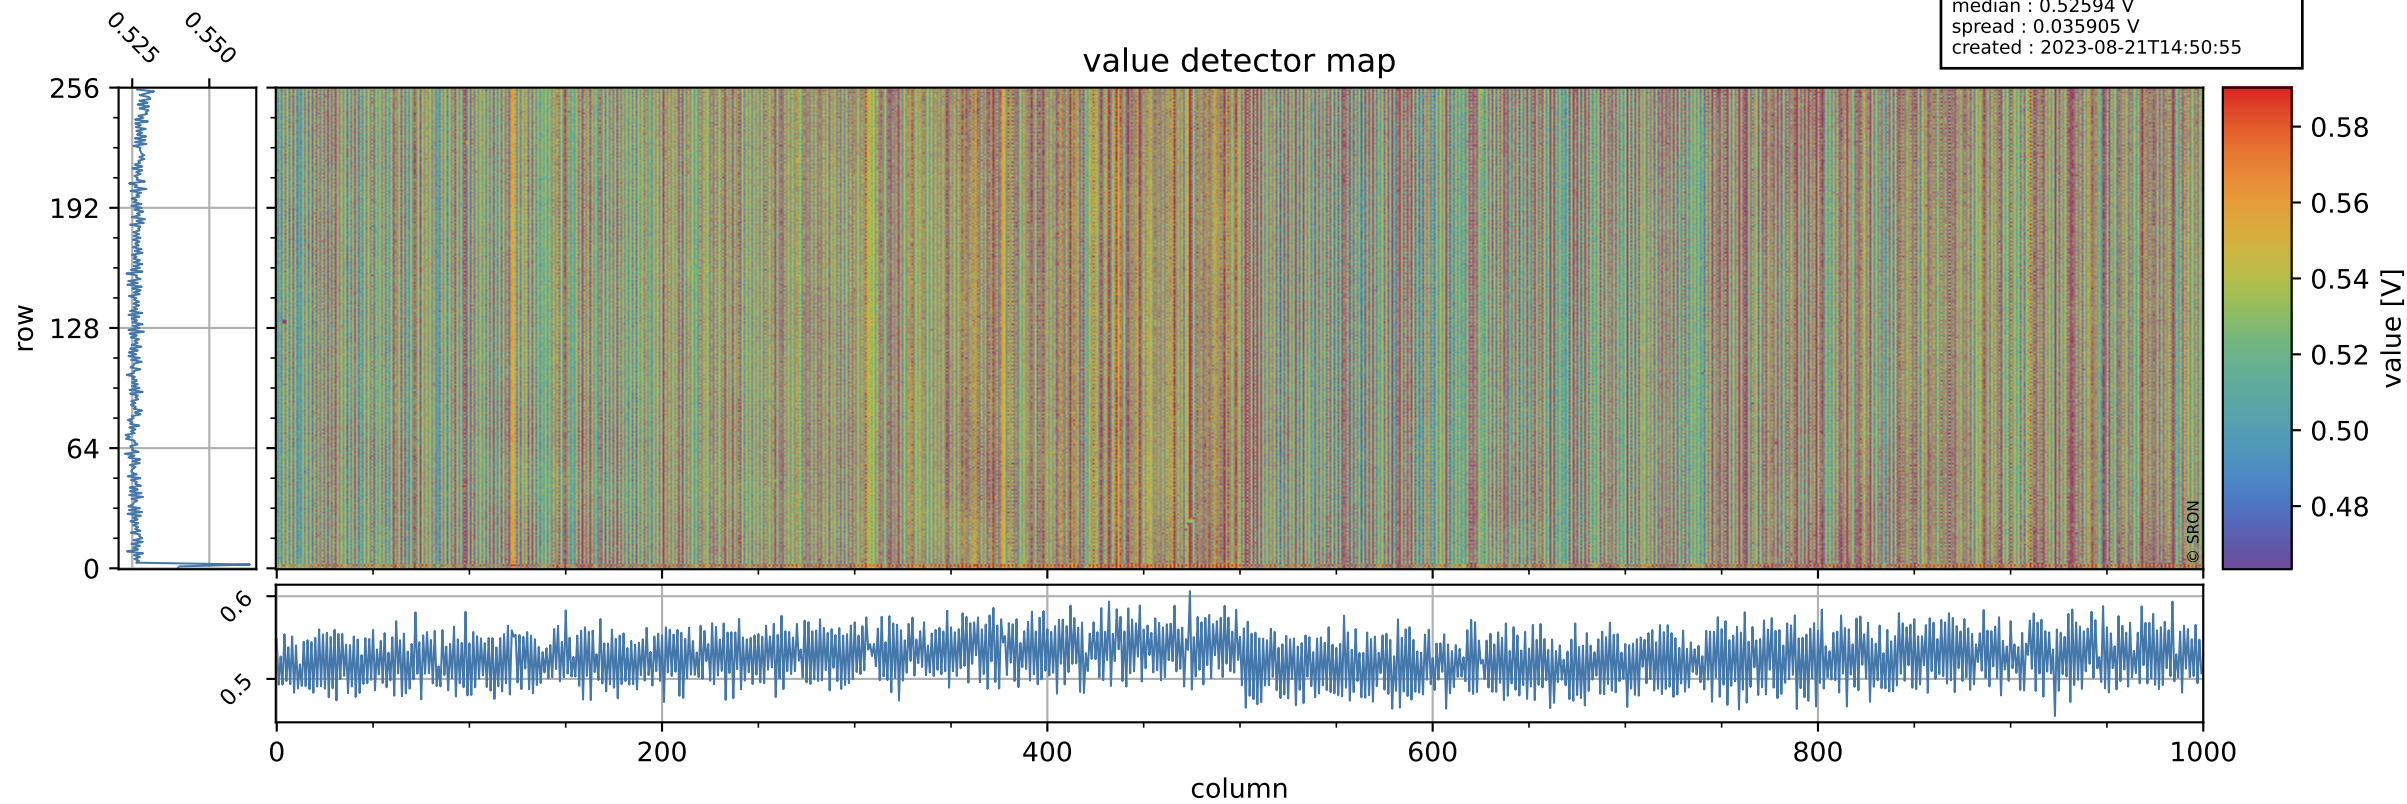

# Tropomi SWIR offset (official)

orbits : 19 in [16417, 16462]  
coverage : 2020-12-13 / 2020-12-16  
median : 0.52594 V  
spread : 0.035905 V  
created : 2023-08-21T14:50:55

## value detector map

# Tropomi SWIR offset (official)

orbits : 19 in [16417, 16462]  
coverage : 2020-12-13 / 2020-12-16  
median : 28.794  $\mu\text{V}$   
spread : 14.57  $\mu\text{V}$   
created : 2023-08-21T14:50:55

# Tropomi SWIR offset (official) ground-tracks of Sentinel-5P

orbits : 19 in [16417, 16462]  
coverage : 2020-12-13 / 2020-12-16  
created : 2023-08-21T14:50:56