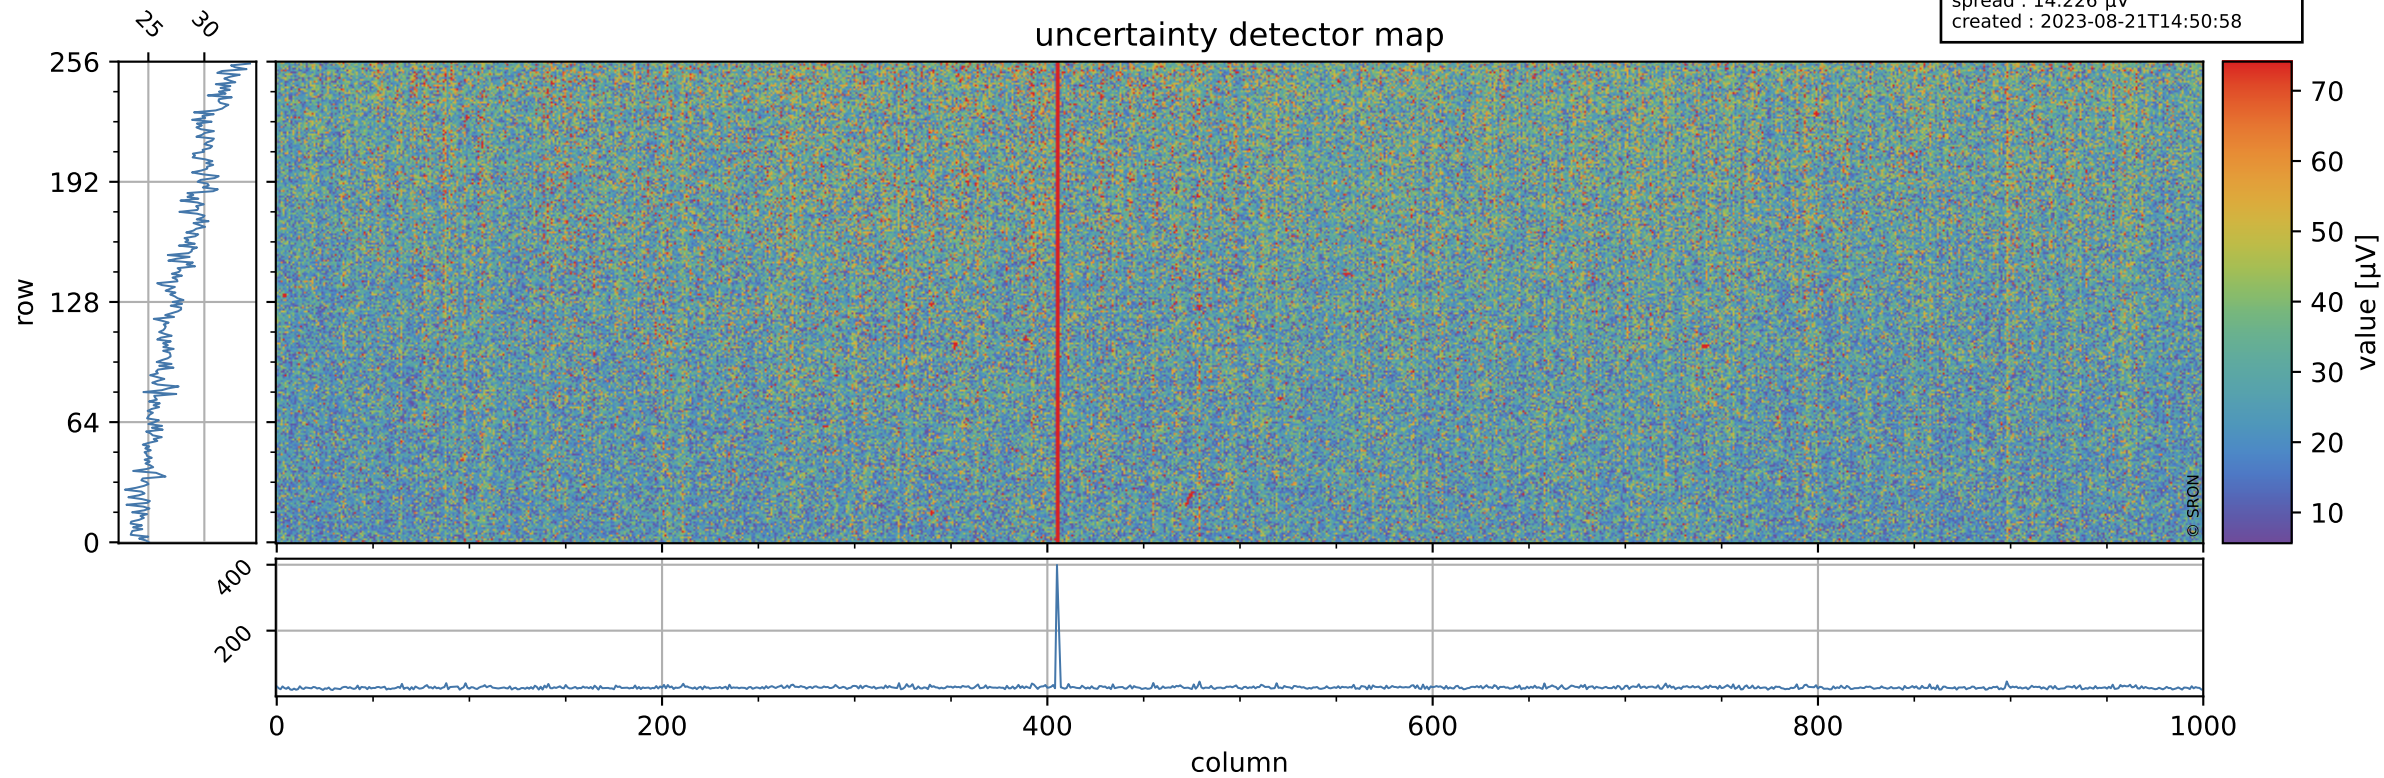

# Tropomi SWIR offset (official)

orbits : 20 in [16432, 16477]  
coverage : 2020-12-14 / 2020-12-17  
median : 0.52594 V  
spread : 0.035905 V  
created : 2023-08-21T14:50:58

## value detector map

# Tropomi SWIR offset (official)

orbits : 20 in [16432, 16477]  
coverage : 2020-12-14 / 2020-12-17  
median : 27.939  $\mu\text{V}$   
spread : 14.226  $\mu\text{V}$   
created : 2023-08-21T14:50:58

# Tropomi SWIR offset (official) ground-tracks of Sentinel-5P

orbits : 20 in [16432, 16477]  
coverage : 2020-12-14 / 2020-12-17  
created : 2023-08-21T14:50:59