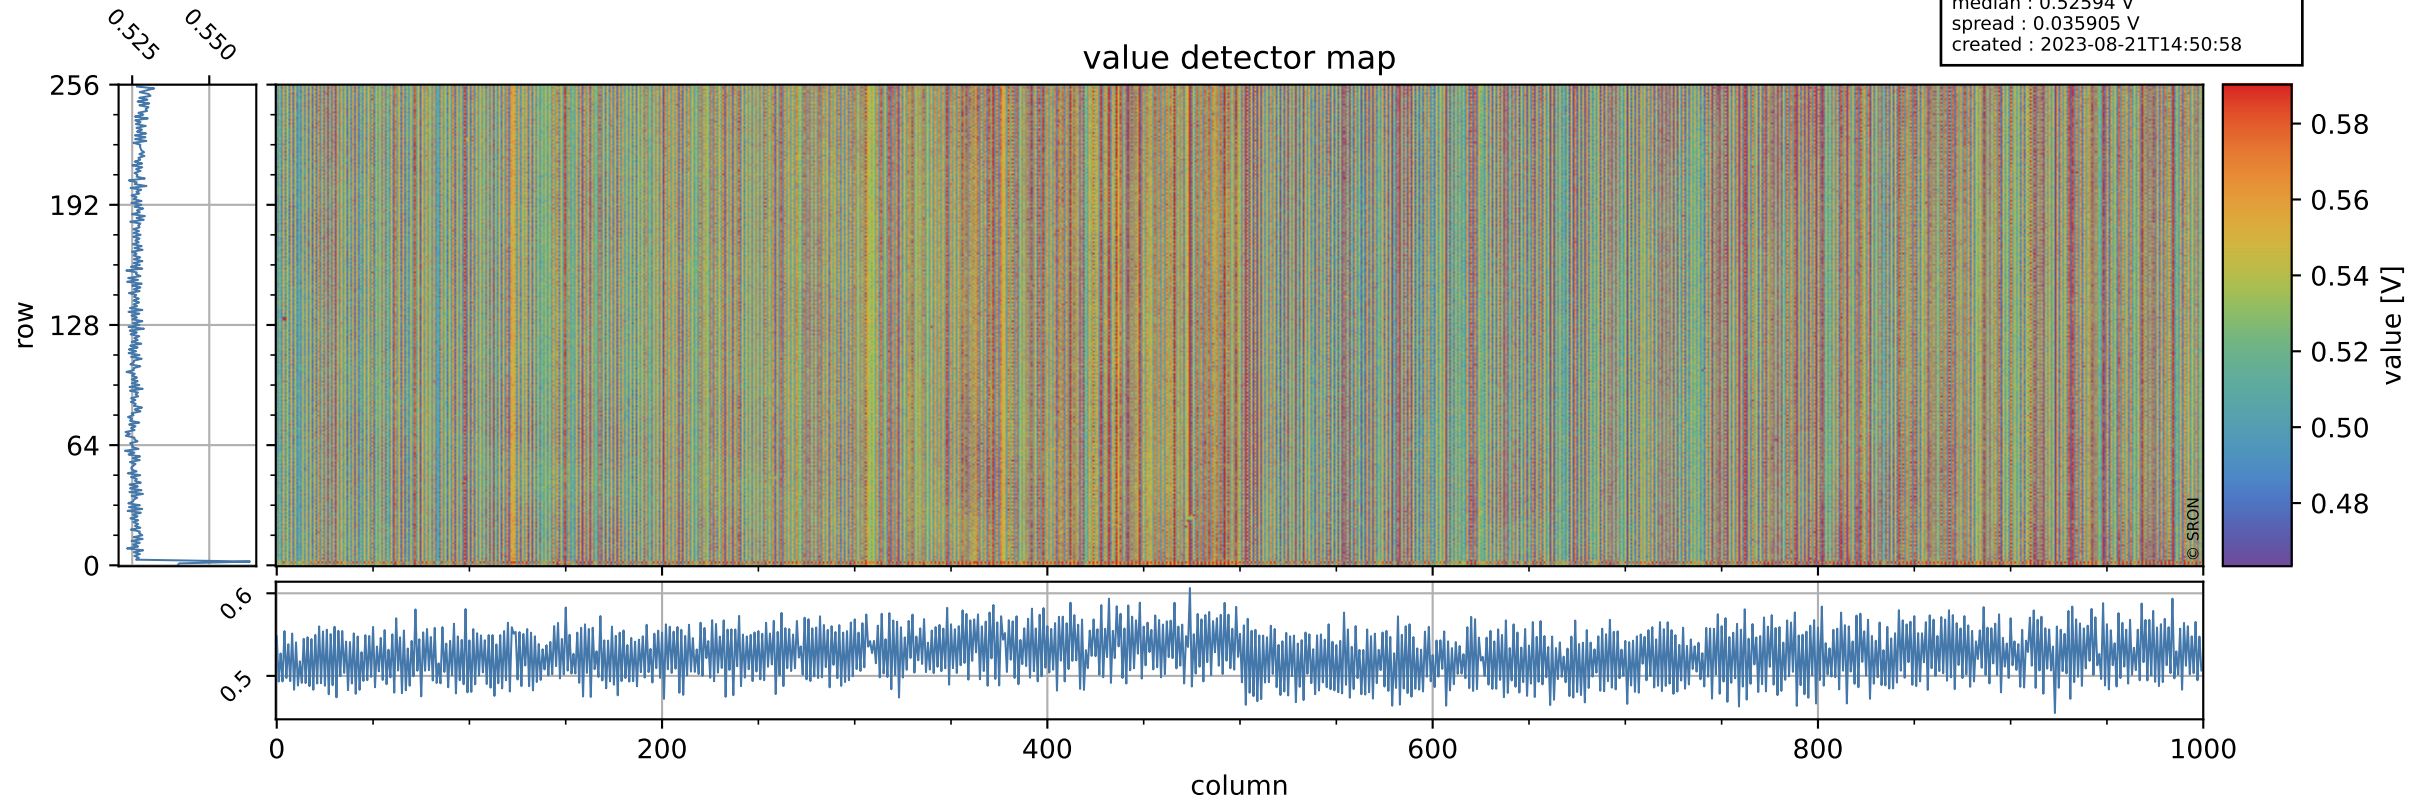

# Tropomi SWIR offset (official)

orbits : 20 in [16432, 16477]  
coverage : 2020-12-14 / 2020-12-17  
median : 0.52594 V  
spread : 0.035905 V  
created : 2023-08-21T14:50:58

## value detector map

# Tropomi SWIR offset (official)

orbits : 20 in [16432, 16477]  
coverage : 2020-12-14 / 2020-12-17  
median : 27.939  $\mu\text{V}$   
spread : 14.226  $\mu\text{V}$   
created : 2023-08-21T14:50:58

# Tropomi SWIR offset (official) ground-tracks of Sentinel-5P

orbits : 20 in [16432, 16477]  
coverage : 2020-12-14 / 2020-12-17  
created : 2023-08-21T14:50:59