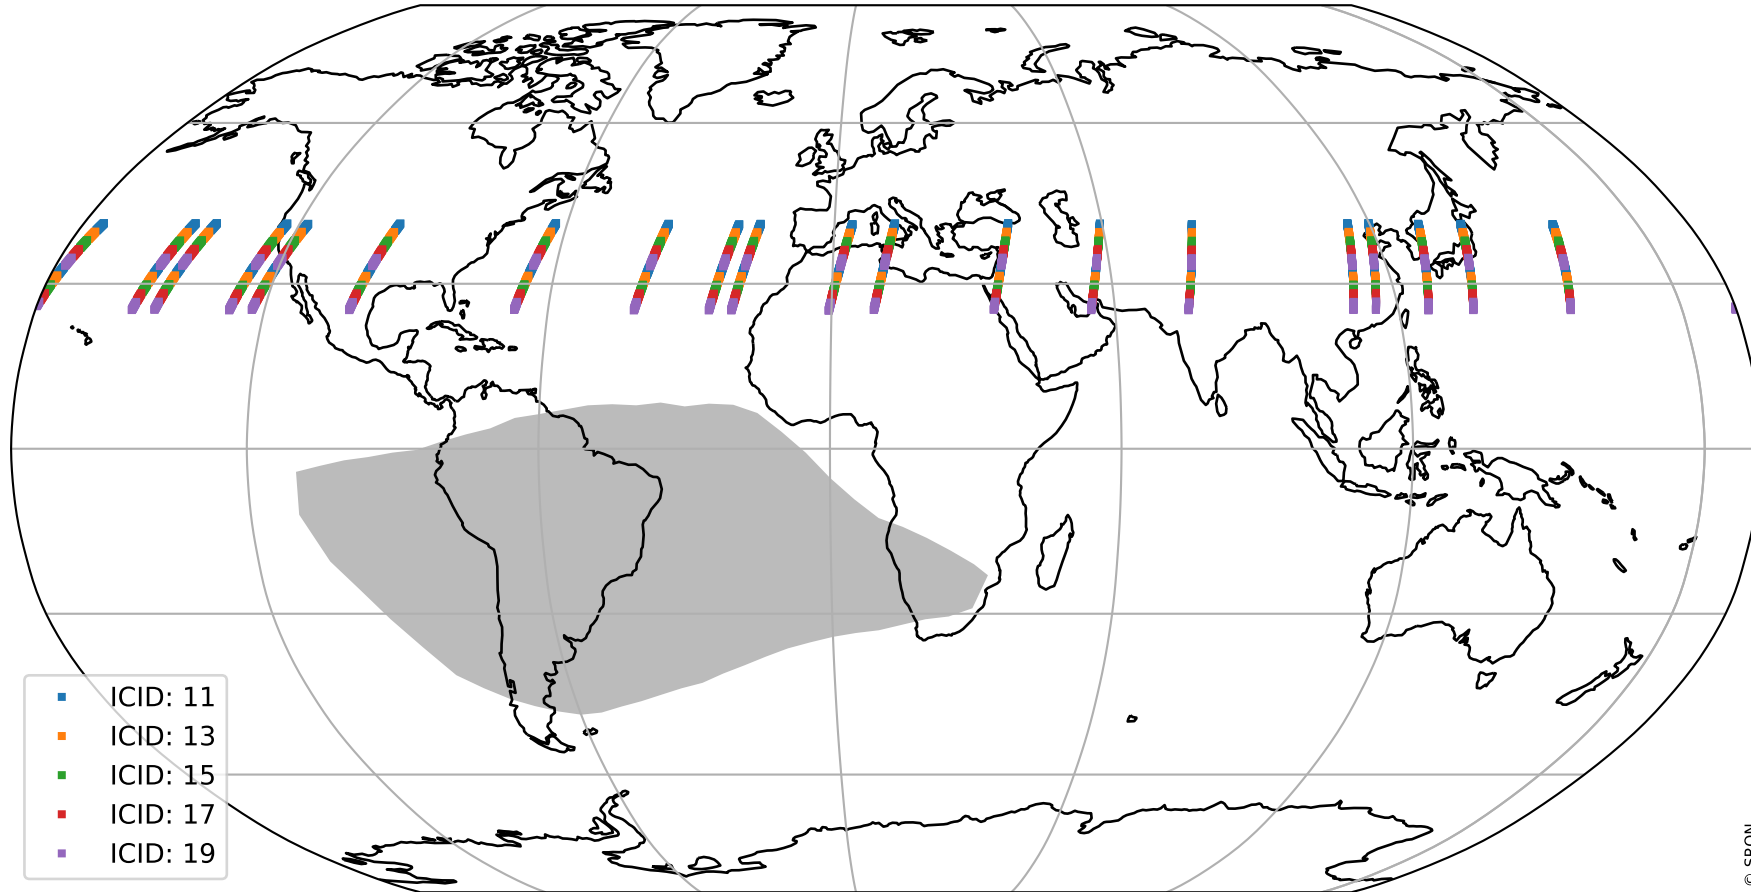

# Tropomi SWIR offset (official)

orbits : 20 in [16432, 16477]  
coverage : 2020-12-14 / 2020-12-17  
median : 27.939  $\mu\text{V}$   
spread : 14.226  $\mu\text{V}$   
created : 2023-08-21T14:50:58

# Tropomi SWIR offset (official)

value compared with SWIR offset CKD

orbits : 20 in [16432, 16477]  
coverage : 2020-12-14 / 2020-12-17  
median : -0.073058 mV  
spread : 0.38494 mV  
created : 2023-08-21T14:50:59

# Tropomi SWIR offset (official) ground-tracks of Sentinel-5P

orbits : 20 in [16432, 16477]  
coverage : 2020-12-14 / 2020-12-17  
created : 2023-08-21T14:50:59

# Tropomi SWIR offset (official)

orbits : [2827, 16477]  
coverage : 2018-04-30 / 2020-12-17  
created : 2023-08-21T14:51:00