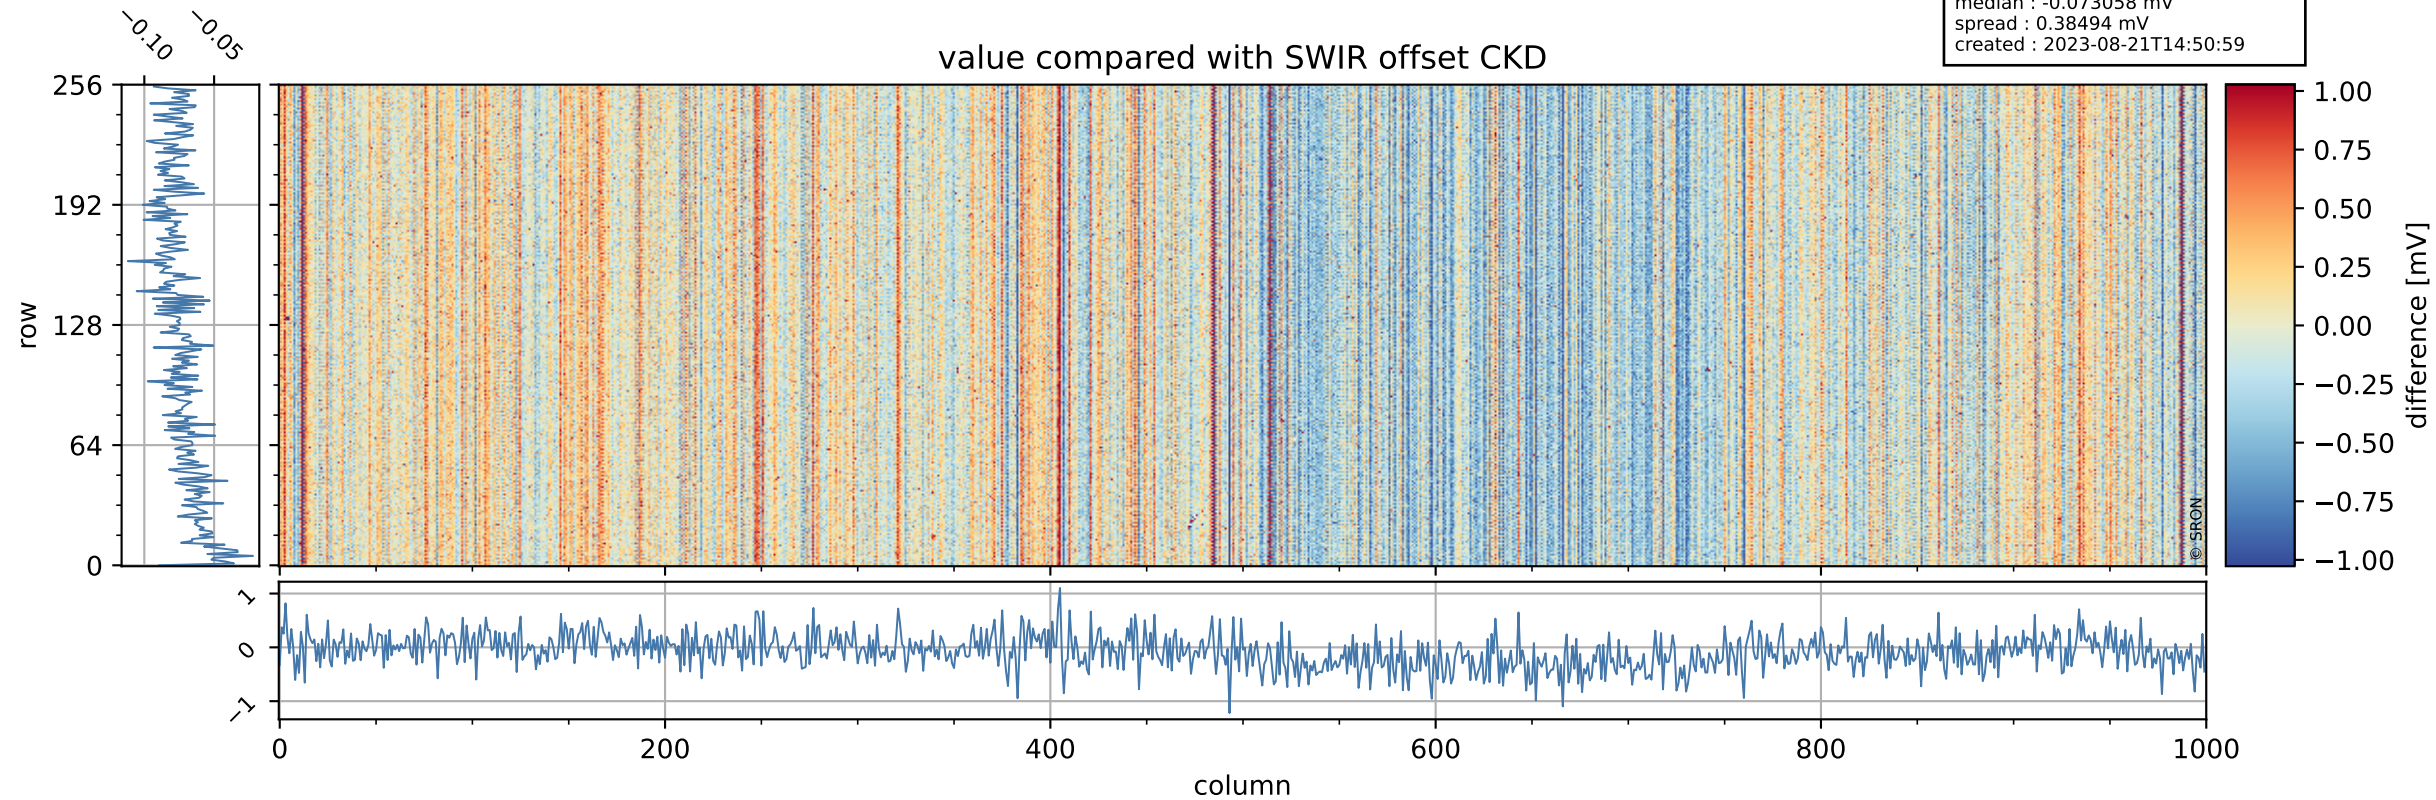

## value detector map

# Tropomi SWIR offset (official)

orbits : 20 in [16432, 16477]  
coverage : 2020-12-14 / 2020-12-17  
median : 27.939  $\mu\text{V}$   
spread : 14.226  $\mu\text{V}$   
created : 2023-08-21T14:50:58

# Tropomi SWIR offset (official)

value compared with SWIR offset CKD

orbits : 20 in [16432, 16477]  
coverage : 2020-12-14 / 2020-12-17  
median : -0.073058 mV  
spread : 0.38494 mV  
created : 2023-08-21T14:50:59

# Tropomi SWIR offset (official) ground-tracks of Sentinel-5P

orbits : 20 in [16432, 16477]  
coverage : 2020-12-14 / 2020-12-17  
created : 2023-08-21T14:50:59