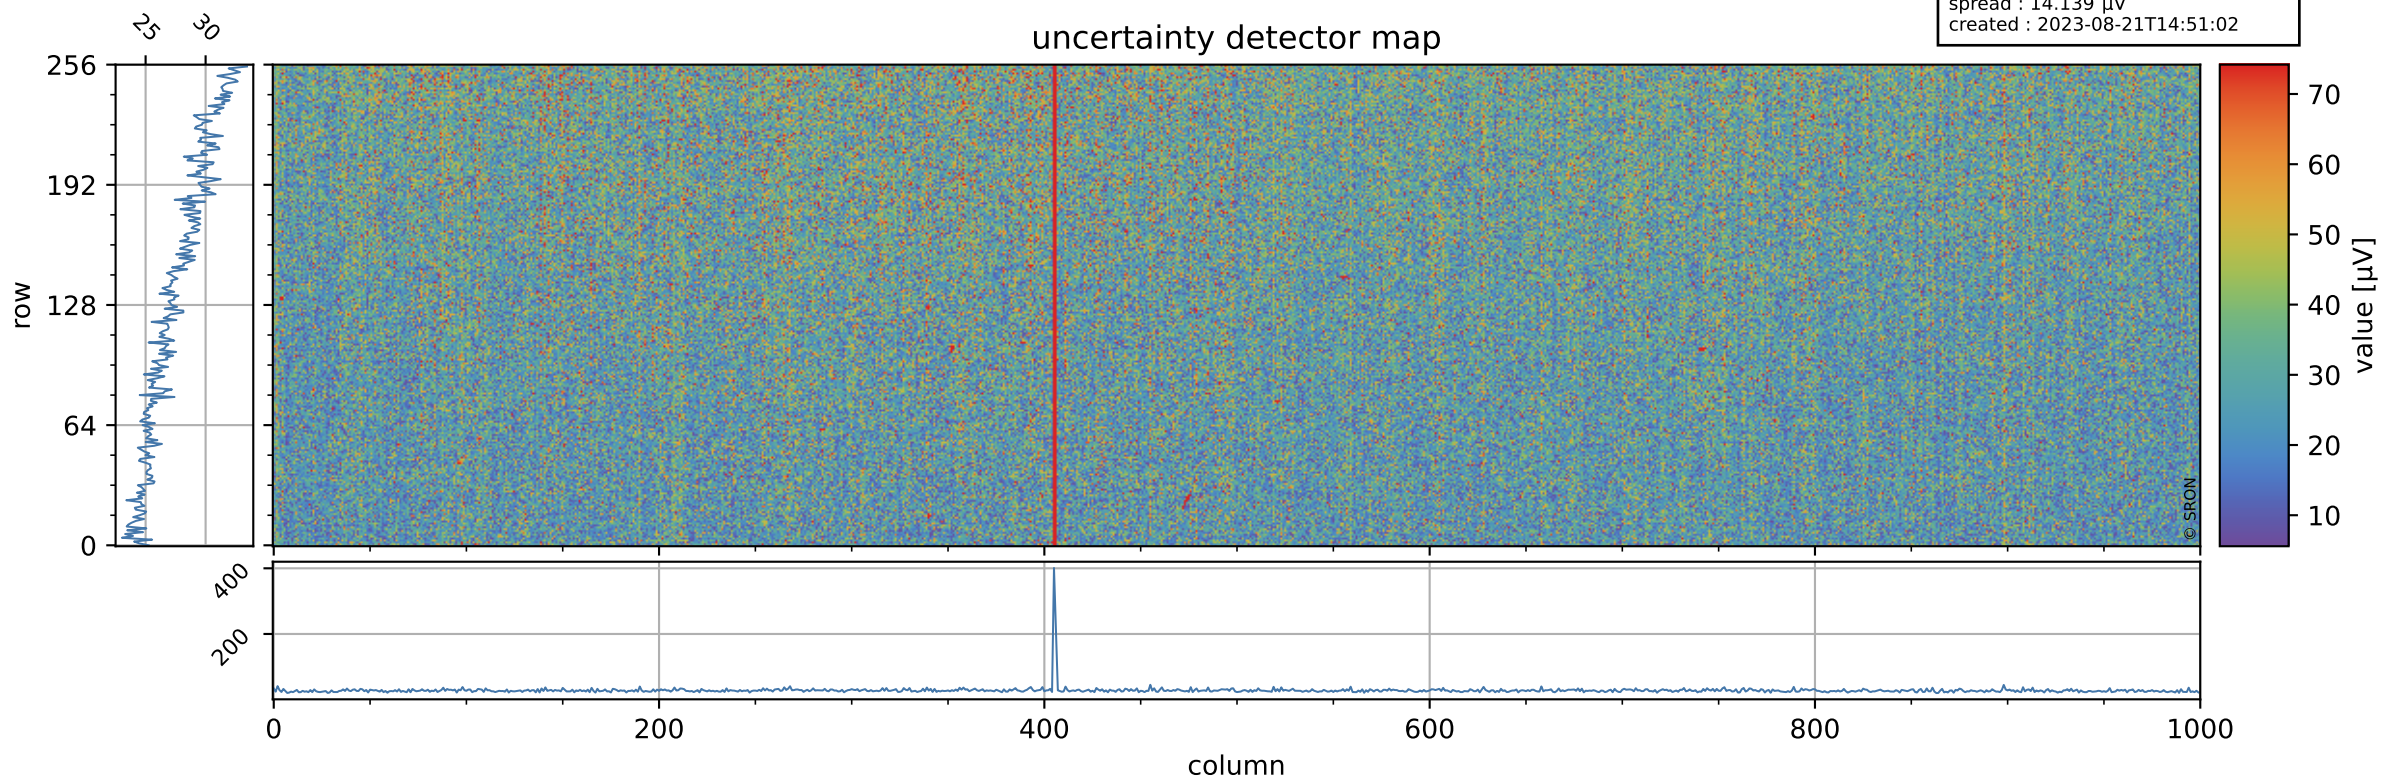

Tropomi SWIR offset (official)

orbits : 19 in [16447, 16492]
coverage : 2020-12-15 / 2020-12-18
median : 0.52595 V
spread : 0.035906 V
created : 2023-08-21T14:51:01

value detector map

Tropomi SWIR offset (official)

orbits : 19 in [16447, 16492]
coverage : 2020-12-15 / 2020-12-18
median : 27.799 μV
spread : 14.139 μV
created : 2023-08-21T14:51:02

Tropomi SWIR offset (official)

orbits : 19 in [16447, 16492]
coverage : 2020-12-15 / 2020-12-18
median : -0.0637 mV
spread : 0.38452 mV
created : 2023-08-21T14:51:02

value compared with SWIR offset CKD

Tropomi SWIR offset (official) ground-tracks of Sentinel-5P

orbits : 19 in [16447, 16492]
coverage : 2020-12-15 / 2020-12-18
created : 2023-08-21T14:51:02

Tropomi SWIR offset (official)

orbits : [2827, 16492]
coverage : 2018-04-30 / 2020-12-18
created : 2023-08-21T14:51:03

trend of detector median & temperatures