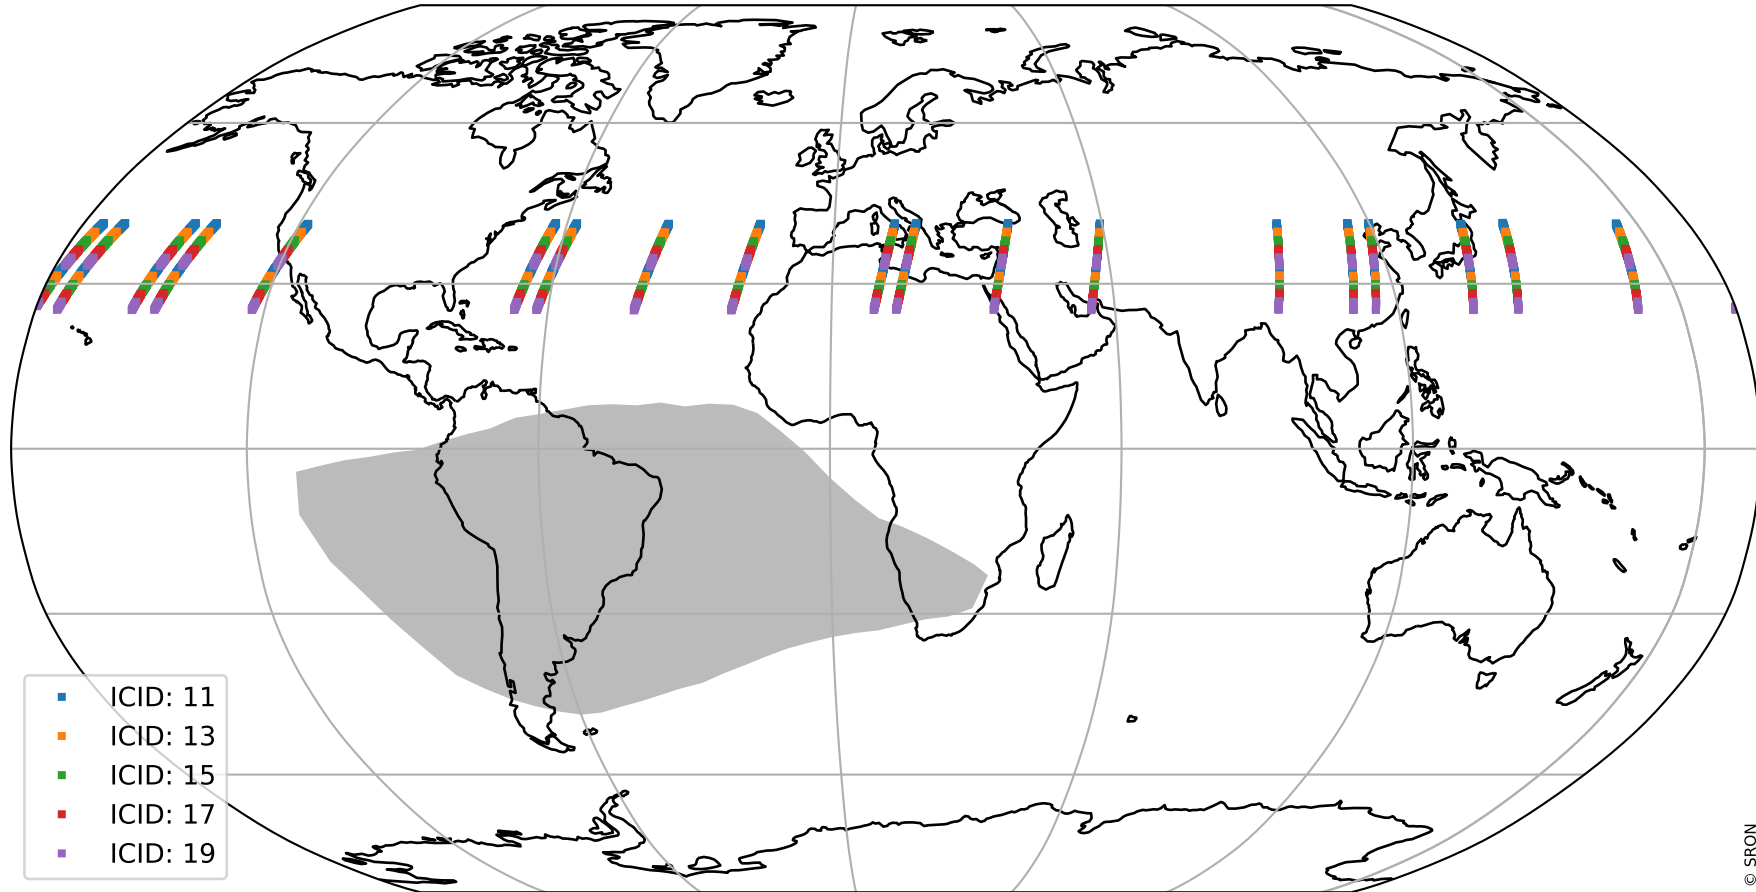

Tropomi SWIR offset (official)

orbits : 19 in [16447, 16492]
coverage : 2020-12-15 / 2020-12-18
median : 0.52595 V
spread : 0.035906 V
created : 2023-08-21T14:51:01

value detector map

Tropomi SWIR offset (official)

orbits : 19 in [16447, 16492]
coverage : 2020-12-15 / 2020-12-18
median : 27.799 μV
spread : 14.139 μV
created : 2023-08-21T14:51:02

Tropomi SWIR offset (official)

orbits : 19 in [16447, 16492]
coverage : 2020-12-15 / 2020-12-18
median : -0.0637 mV
spread : 0.38452 mV
created : 2023-08-21T14:51:02

value compared with SWIR offset CKD

Tropomi SWIR offset (official) ground-tracks of Sentinel-5P

orbits : 19 in [16447, 16492]
coverage : 2020-12-15 / 2020-12-18
created : 2023-08-21T14:51:02

Tropomi SWIR offset (official)

orbits : [2827, 16492]
coverage : 2018-04-30 / 2020-12-18
created : 2023-08-21T14:51:03

trend of detector median & temperatures