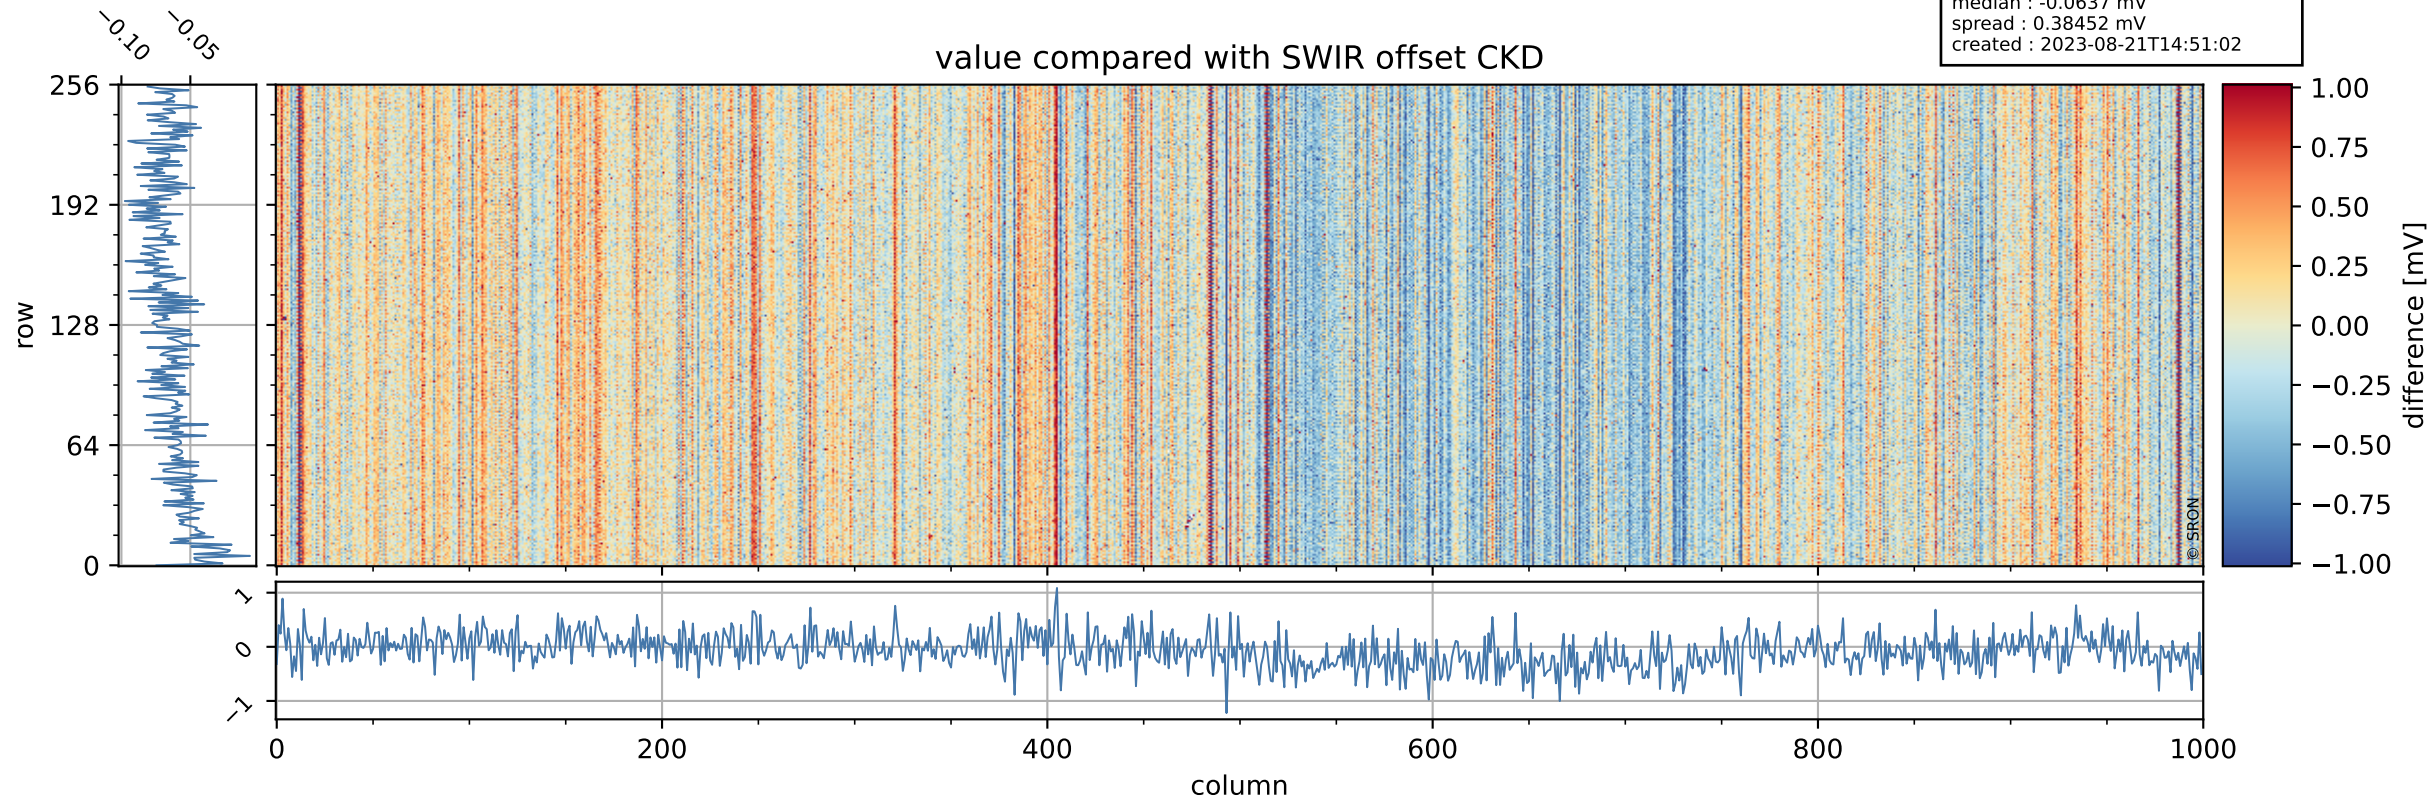

Tropomi SWIR offset (official)

orbits : 19 in [16447, 16492]
coverage : 2020-12-15 / 2020-12-18
median : 0.52595 V
spread : 0.035906 V
created : 2023-08-21T14:51:01

value detector map

Tropomi SWIR offset (official)

orbits : 19 in [16447, 16492]
coverage : 2020-12-15 / 2020-12-18
median : 27.799 μV
spread : 14.139 μV
created : 2023-08-21T14:51:02

Tropomi SWIR offset (official)

orbits : 19 in [16447, 16492]
coverage : 2020-12-15 / 2020-12-18
median : -0.0637 mV
spread : 0.38452 mV
created : 2023-08-21T14:51:02

value compared with SWIR offset CKD

Tropomi SWIR offset (official) ground-tracks of Sentinel-5P

orbits : 19 in [16447, 16492]
coverage : 2020-12-15 / 2020-12-18
created : 2023-08-21T14:51:02

Tropomi SWIR offset (official)

orbits : [2827, 16492]
coverage : 2018-04-30 / 2020-12-18
created : 2023-08-21T14:51:03

trend of detector median & temperatures