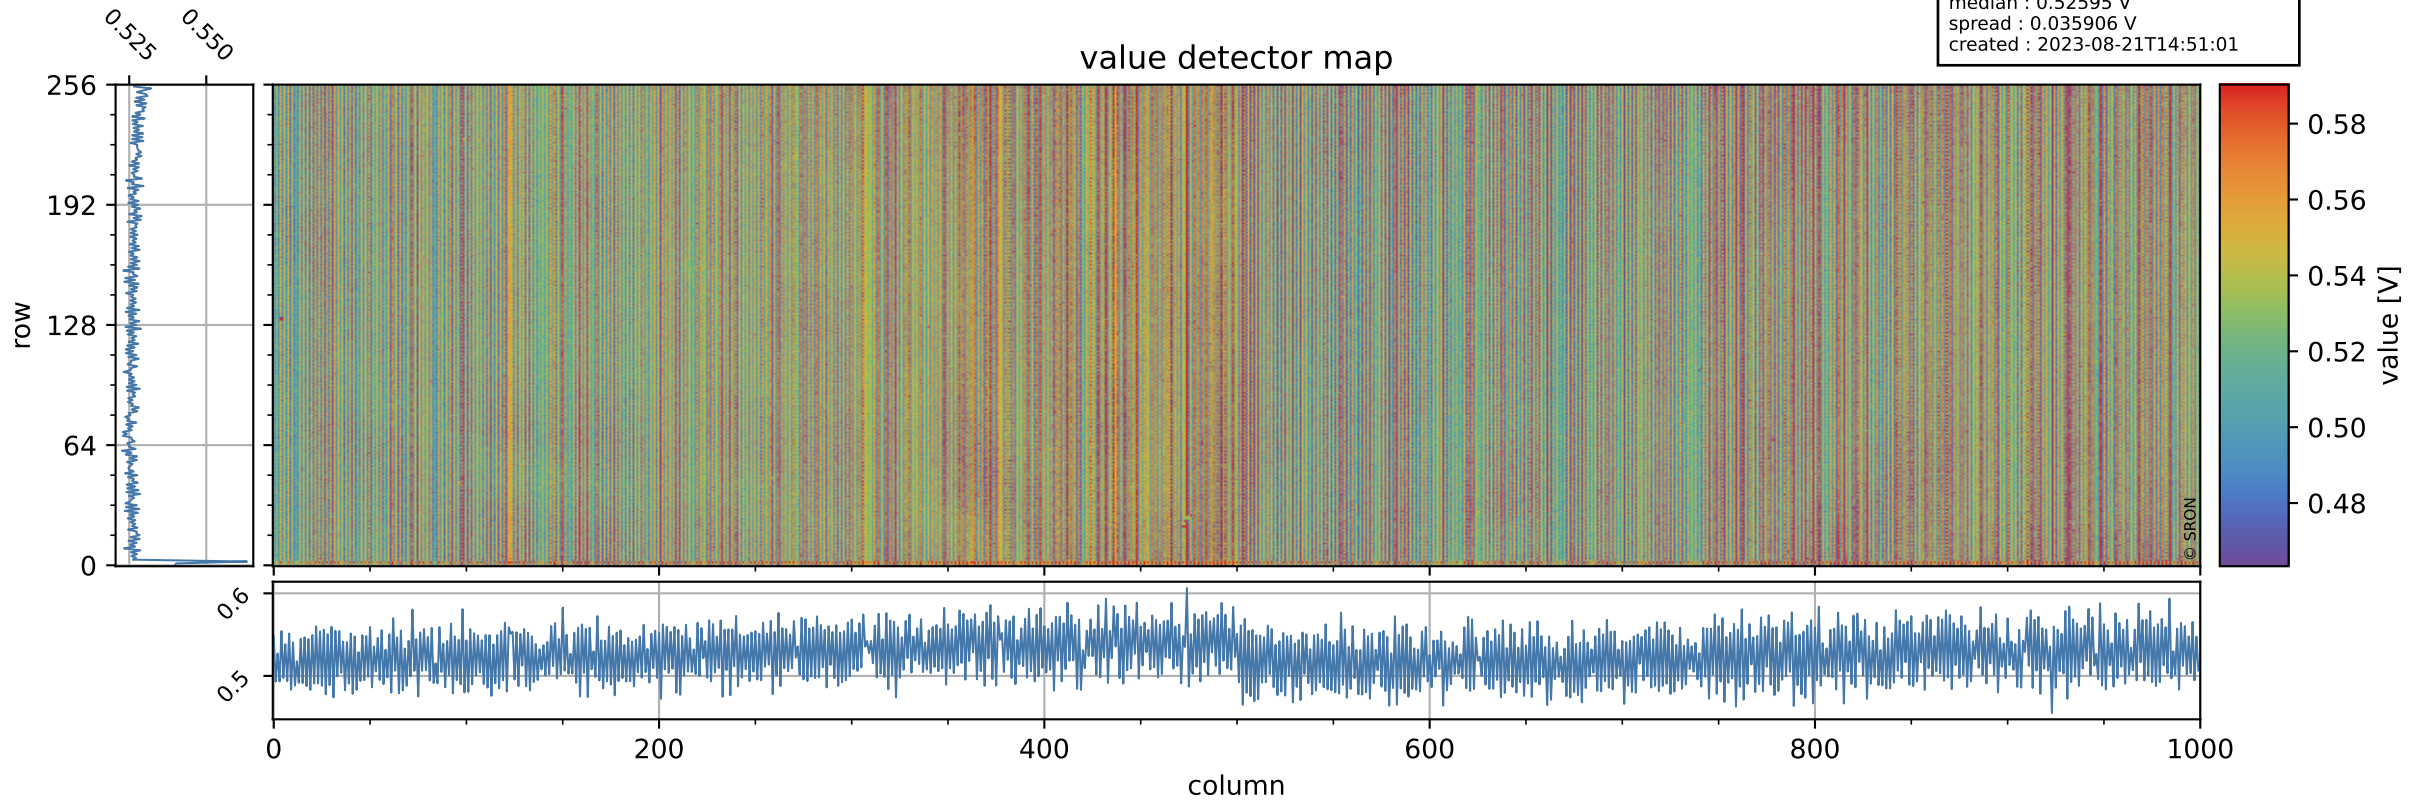

Tropomi SWIR offset (official)

orbits : 19 in [16447, 16492]
coverage : 2020-12-15 / 2020-12-18
median : 0.52595 V
spread : 0.035906 V
created : 2023-08-21T14:51:01

value detector map

Tropomi SWIR offset (official)

orbits : 19 in [16447, 16492]
coverage : 2020-12-15 / 2020-12-18
median : 27.799 μV
spread : 14.139 μV
created : 2023-08-21T14:51:02

Tropomi SWIR offset (official)

orbits : 19 in [16447, 16492]
coverage : 2020-12-15 / 2020-12-18
median : -0.0637 mV
spread : 0.38452 mV
created : 2023-08-21T14:51:02

value compared with SWIR offset CKD

Tropomi SWIR offset (official) ground-tracks of Sentinel-5P

orbits : 19 in [16447, 16492]
coverage : 2020-12-15 / 2020-12-18
created : 2023-08-21T14:51:02

Tropomi SWIR offset (official)

orbits : [2827, 16492]
coverage : 2018-04-30 / 2020-12-18
created : 2023-08-21T14:51:03

trend of detector median & temperatures