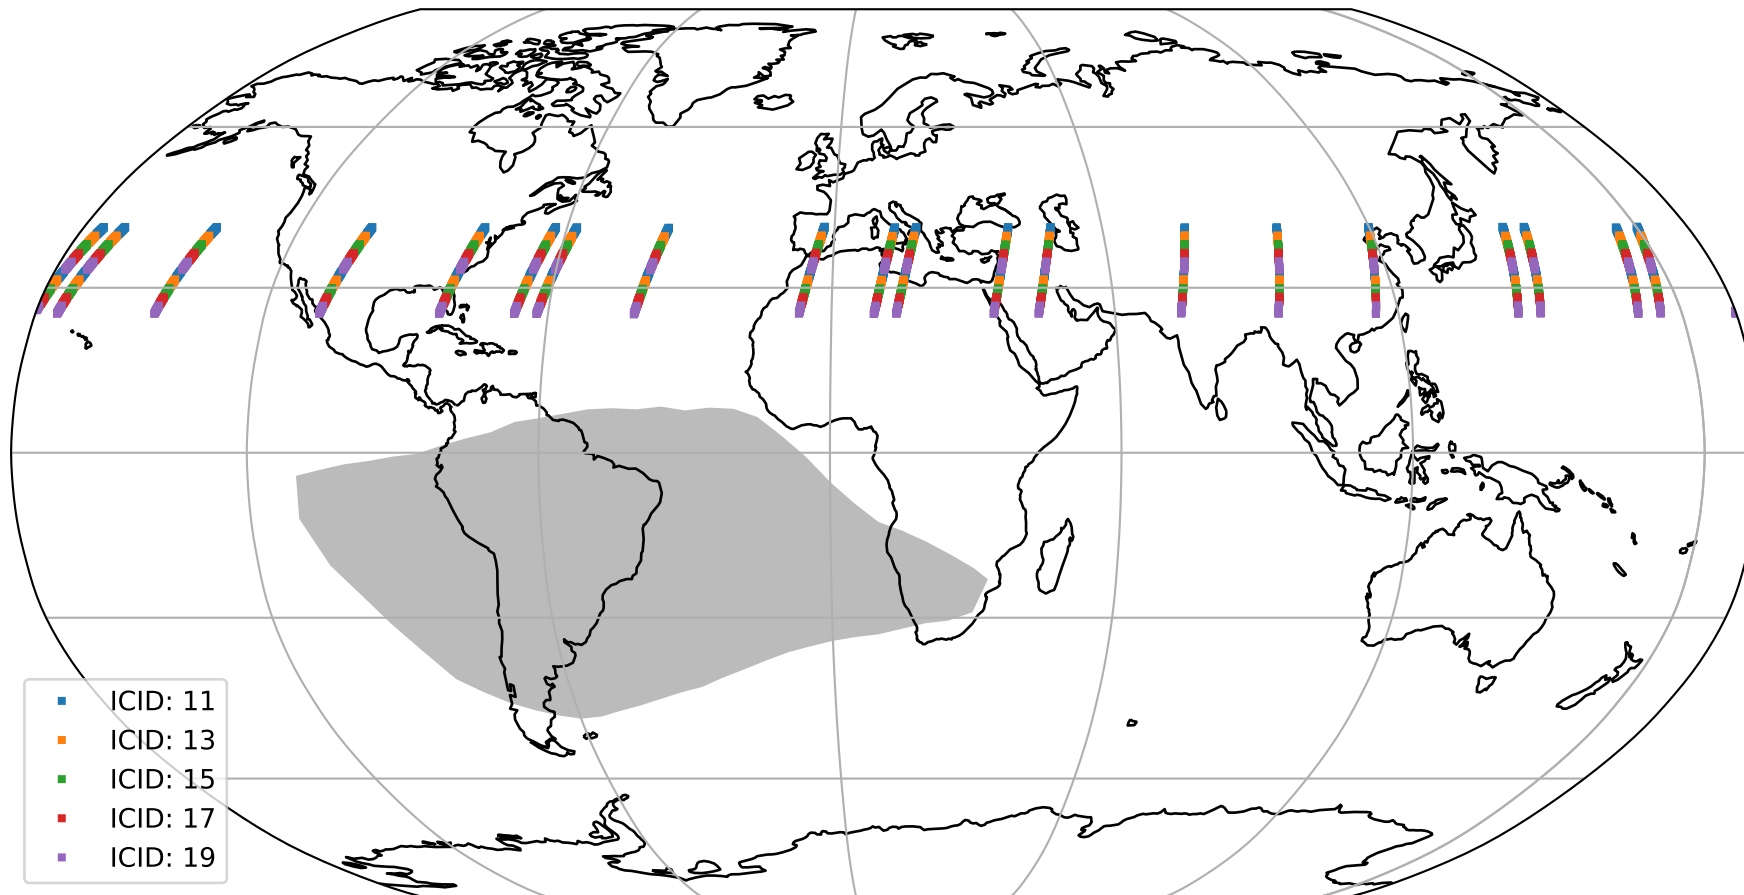

Tropomi SWIR offset (official)

orbits : 20 in [16462, 16507]
coverage : 2020-12-16 / 2020-12-19
median : 0.52595 V
spread : 0.035907 V
created : 2023-08-21T14:51:04

value detector map

Tropomi SWIR offset (official)

orbits : 20 in [16462, 16507]
coverage : 2020-12-16 / 2020-12-19
median : 28.105 μV
spread : 14.353 μV
created : 2023-08-21T14:51:05

Tropomi SWIR offset (official)

value compared with SWIR offset CKD

orbits : 20 in [16462, 16507]
coverage : 2020-12-16 / 2020-12-19
median : -0.067859 mV
spread : 0.38298 mV
created : 2023-08-21T14:51:05

Tropomi SWIR offset (official) ground-tracks of Sentinel-5P

orbits : 20 in [16462, 16507]
coverage : 2020-12-16 / 2020-12-19
created : 2023-08-21T14:51:06

Tropomi SWIR offset (official)

orbits : [2827, 16507]
coverage : 2018-04-30 / 2020-12-19
created : 2023-08-21T14:51:06