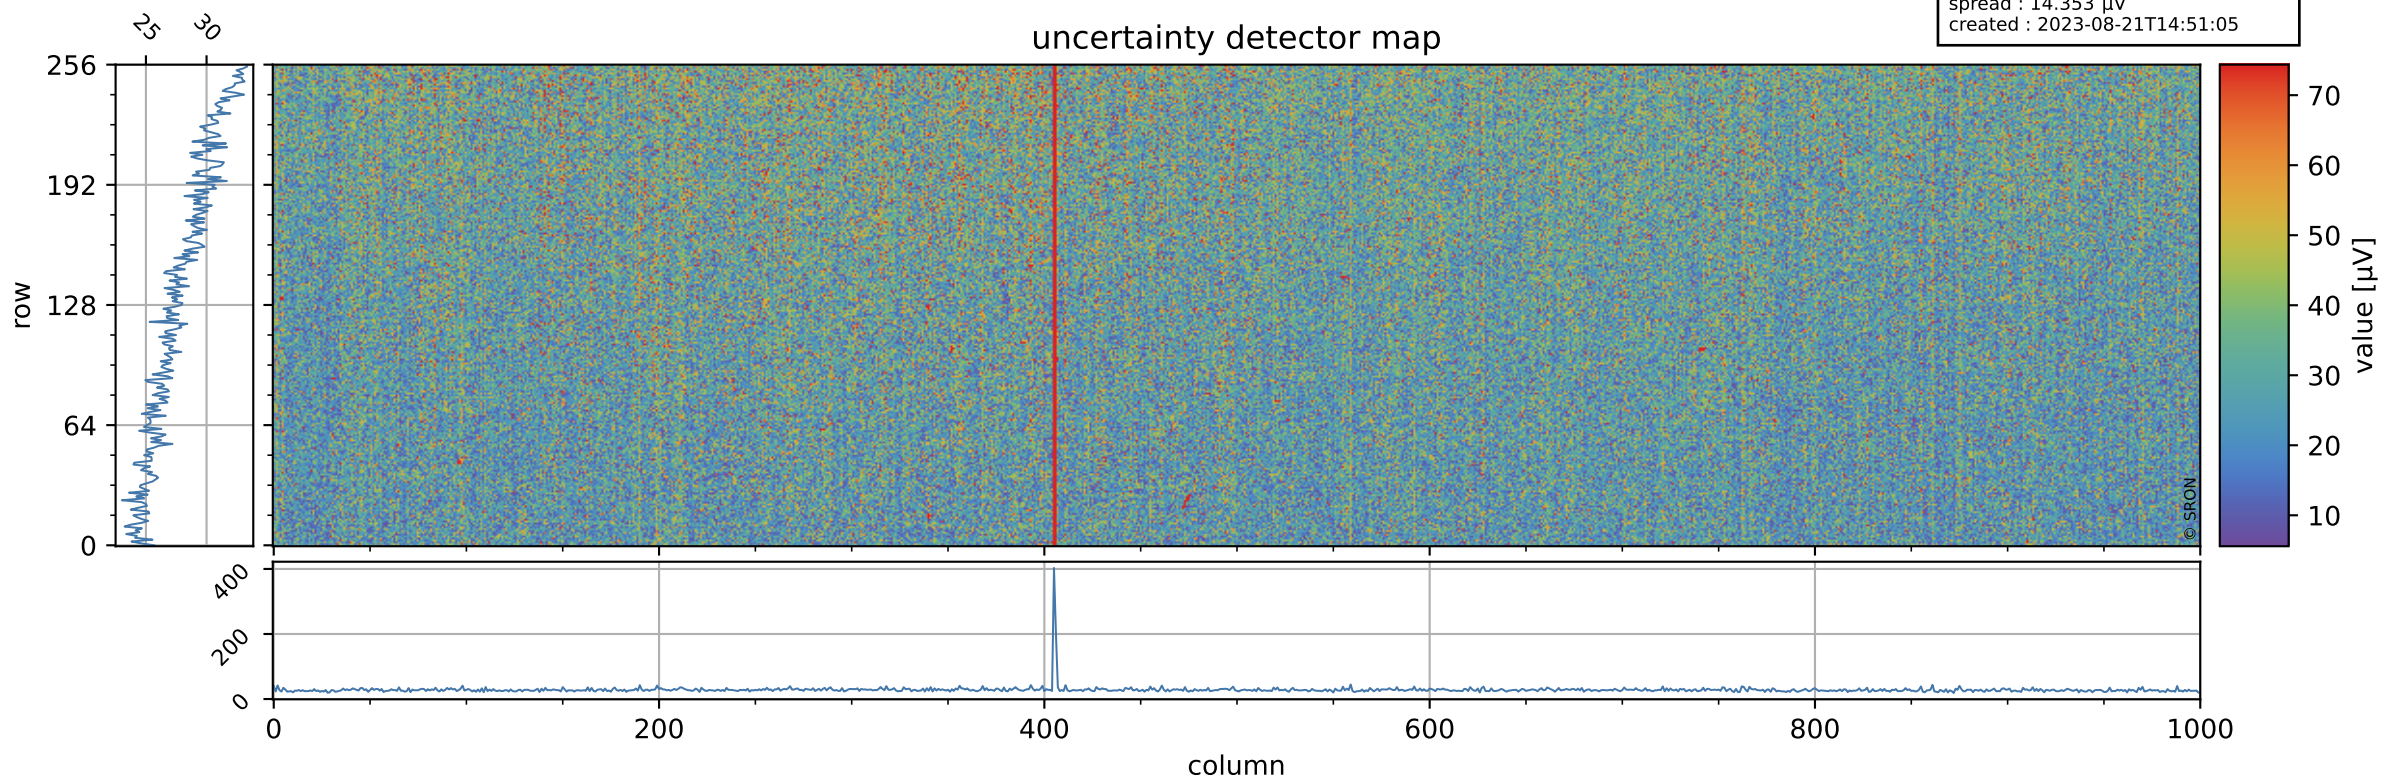

Tropomi SWIR offset (official)

orbits : 20 in [16462, 16507]
coverage : 2020-12-16 / 2020-12-19
median : 0.52595 V
spread : 0.035907 V
created : 2023-08-21T14:51:04

value detector map

Tropomi SWIR offset (official)

orbits : 20 in [16462, 16507]
coverage : 2020-12-16 / 2020-12-19
median : 28.105 μV
spread : 14.353 μV
created : 2023-08-21T14:51:05

Tropomi SWIR offset (official)

value compared with SWIR offset CKD

orbits : 20 in [16462, 16507]
coverage : 2020-12-16 / 2020-12-19
median : -0.067859 mV
spread : 0.38298 mV
created : 2023-08-21T14:51:05

Tropomi SWIR offset (official) ground-tracks of Sentinel-5P

orbits : 20 in [16462, 16507]
coverage : 2020-12-16 / 2020-12-19
created : 2023-08-21T14:51:06

Tropomi SWIR offset (official)

orbits : [2827, 16507]
coverage : 2018-04-30 / 2020-12-19
created : 2023-08-21T14:51:06

trend of detector median & temperatures