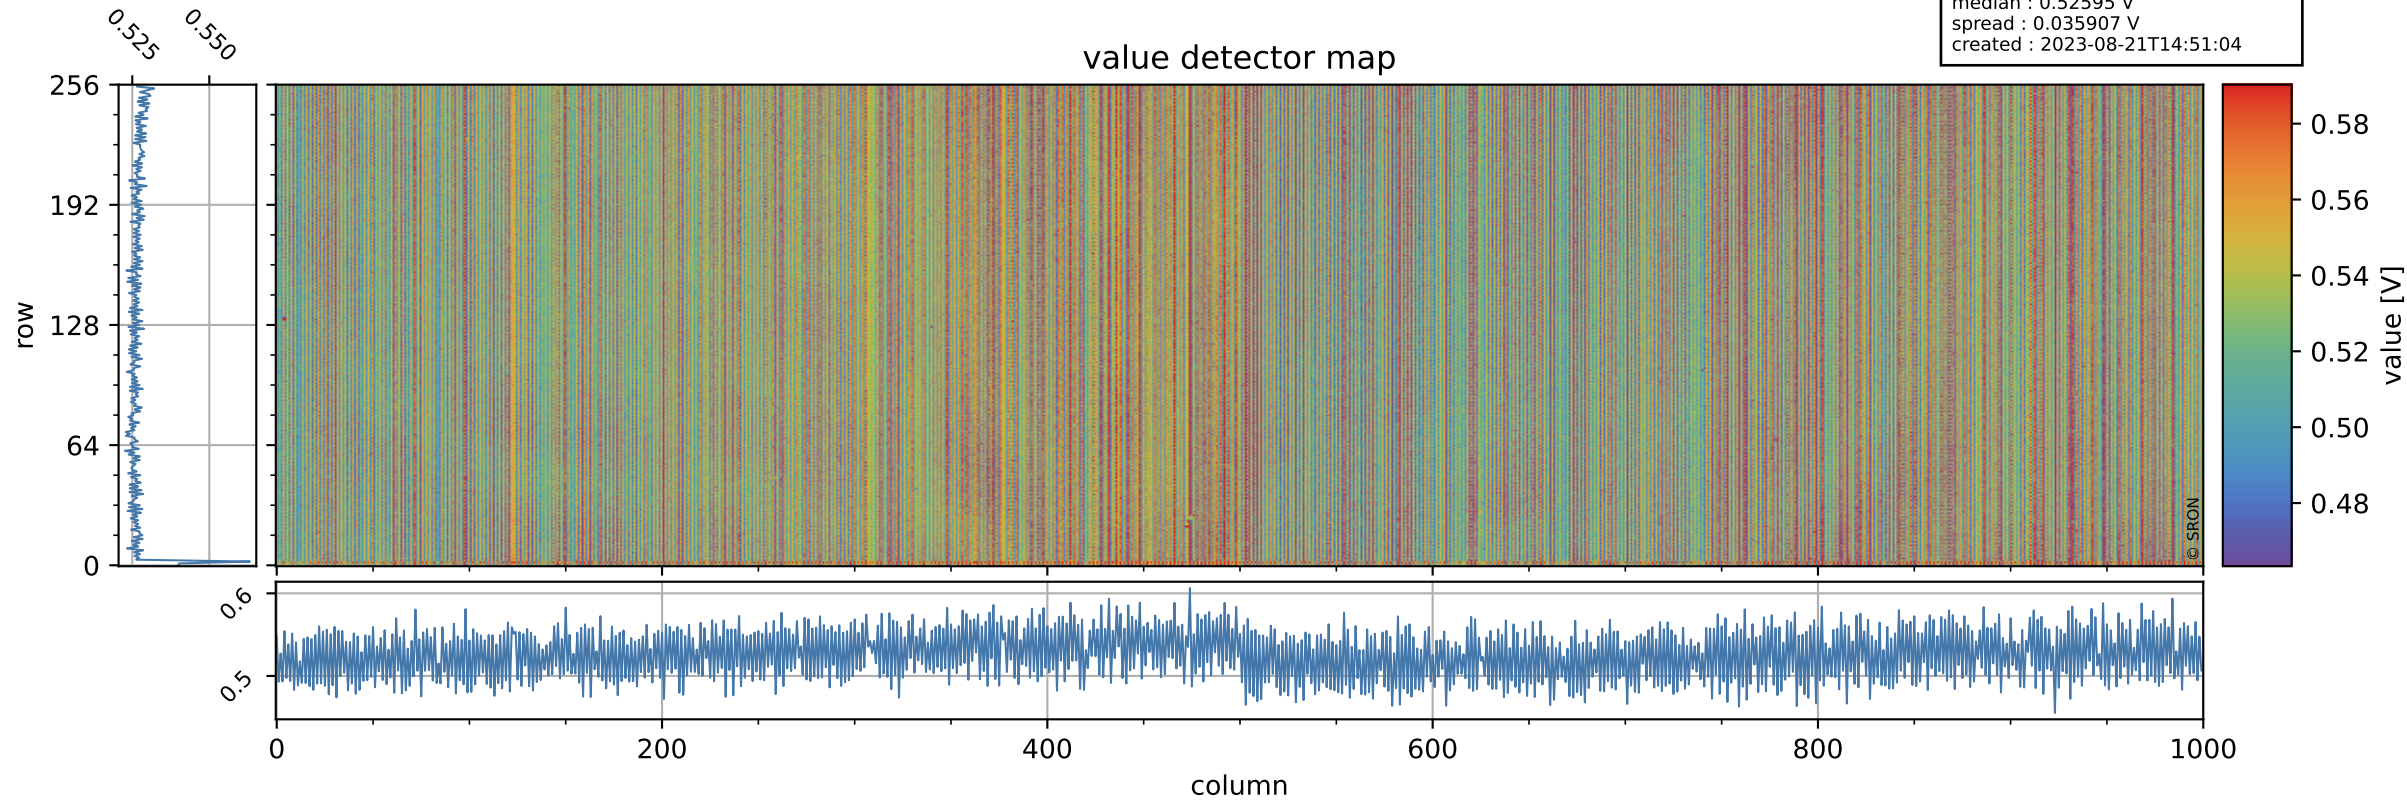

Tropomi SWIR offset (official)

orbits : 20 in [16462, 16507]
coverage : 2020-12-16 / 2020-12-19
median : 0.52595 V
spread : 0.035907 V
created : 2023-08-21T14:51:04

value detector map

Tropomi SWIR offset (official)

orbits : 20 in [16462, 16507]
coverage : 2020-12-16 / 2020-12-19
median : 28.105 μV
spread : 14.353 μV
created : 2023-08-21T14:51:05

Tropomi SWIR offset (official)

value compared with SWIR offset CKD

orbits : 20 in [16462, 16507]
coverage : 2020-12-16 / 2020-12-19
median : -0.067859 mV
spread : 0.38298 mV
created : 2023-08-21T14:51:05

Tropomi SWIR offset (official) ground-tracks of Sentinel-5P

orbits : 20 in [16462, 16507]
coverage : 2020-12-16 / 2020-12-19
created : 2023-08-21T14:51:06

Tropomi SWIR offset (official)

orbits : [2827, 16507]
coverage : 2018-04-30 / 2020-12-19
created : 2023-08-21T14:51:06

trend of detector median & temperatures