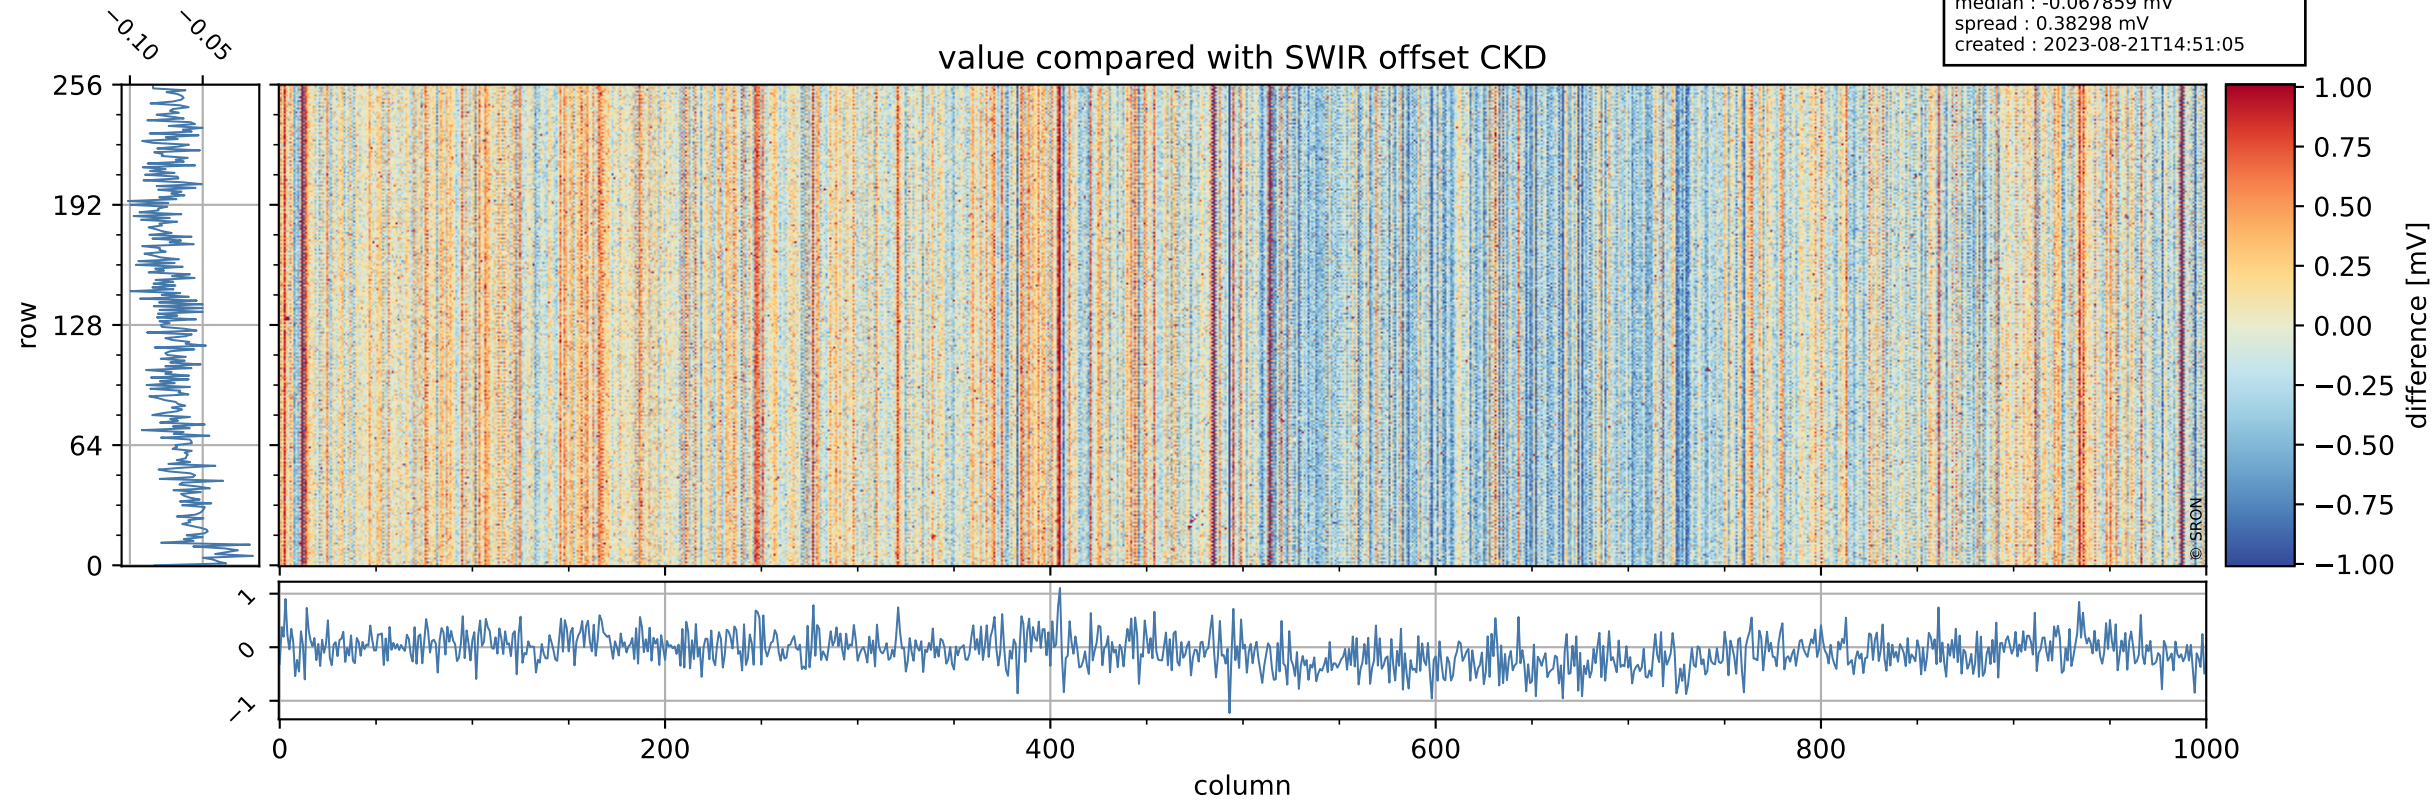

Tropomi SWIR offset (official)

orbits : 20 in [16462, 16507]
coverage : 2020-12-16 / 2020-12-19
median : 0.52595 V
spread : 0.035907 V
created : 2023-08-21T14:51:04

value detector map

Tropomi SWIR offset (official)

orbits : 20 in [16462, 16507]
coverage : 2020-12-16 / 2020-12-19
median : 28.105 μV
spread : 14.353 μV
created : 2023-08-21T14:51:05

Tropomi SWIR offset (official)

value compared with SWIR offset CKD

orbits : 20 in [16462, 16507]
coverage : 2020-12-16 / 2020-12-19
median : -0.067859 mV
spread : 0.38298 mV
created : 2023-08-21T14:51:05

Tropomi SWIR offset (official) ground-tracks of Sentinel-5P

orbits : 20 in [16462, 16507]
coverage : 2020-12-16 / 2020-12-19
created : 2023-08-21T14:51:06

Tropomi SWIR offset (official)

orbits : [2827, 16507]
coverage : 2018-04-30 / 2020-12-19
created : 2023-08-21T14:51:06

trend of detector median & temperatures