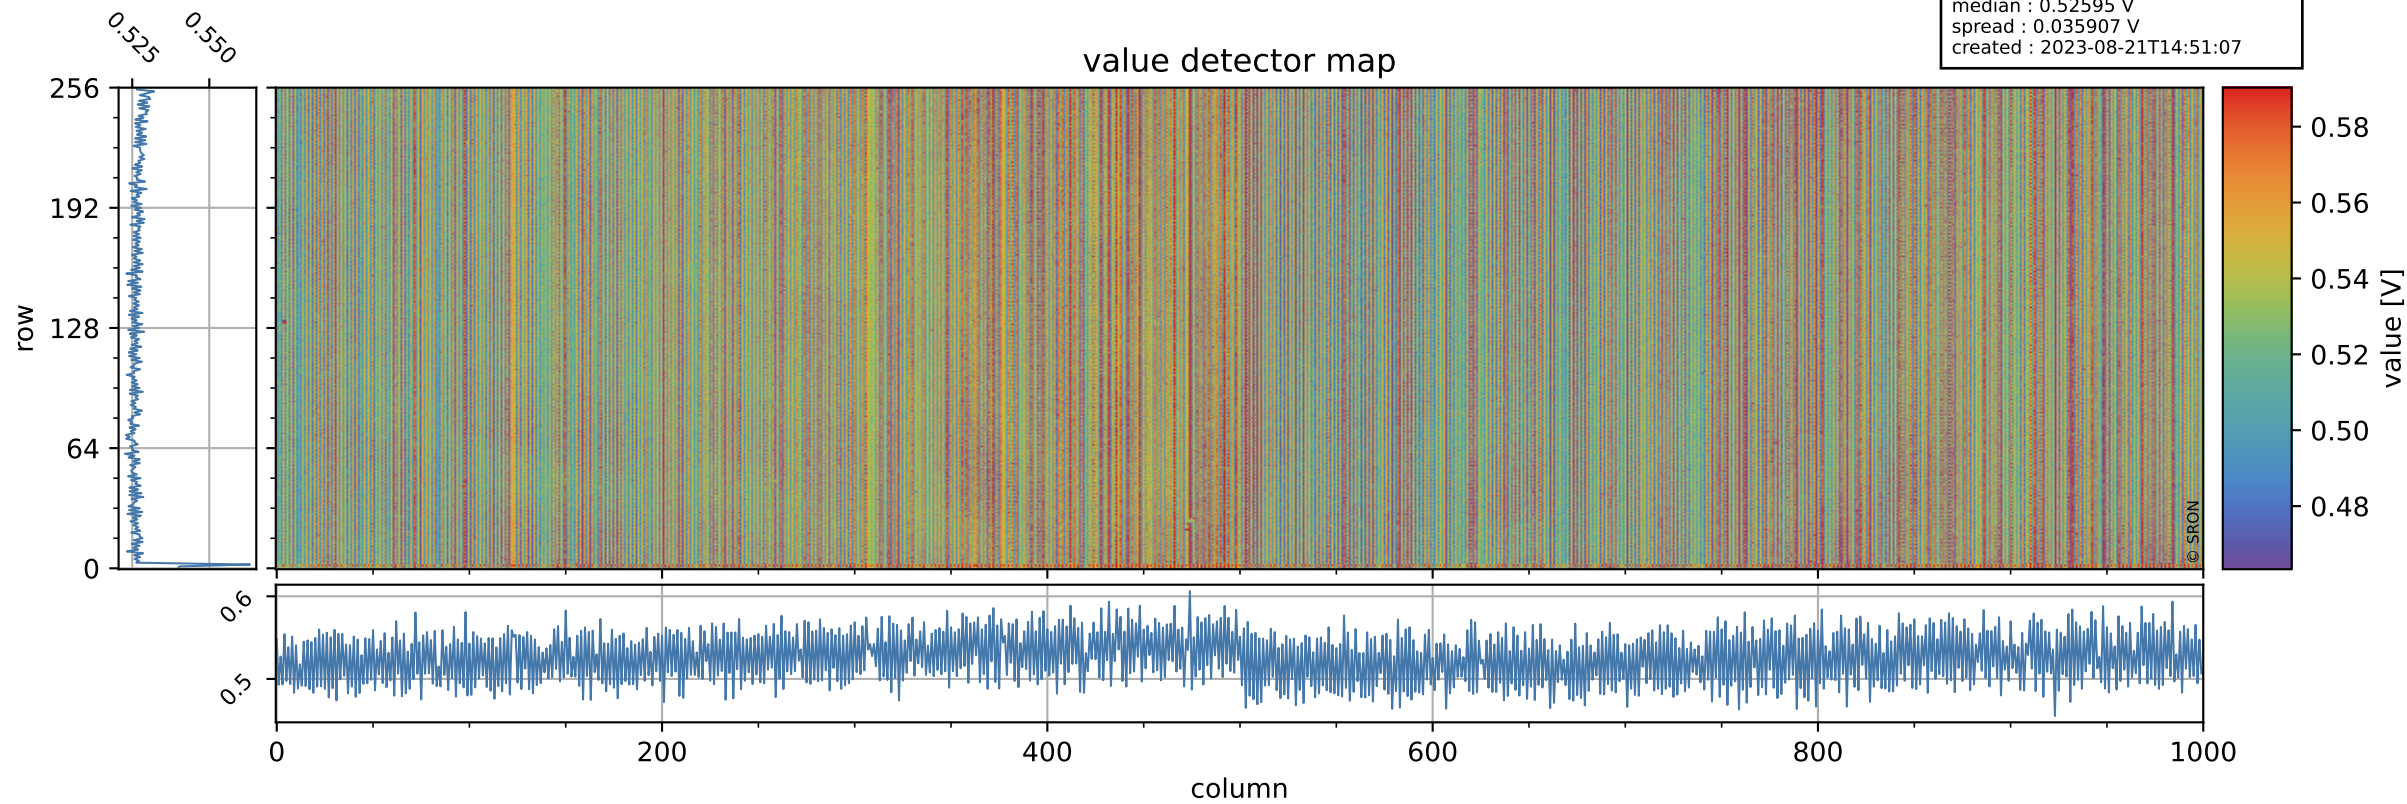

Tropomi SWIR offset (official)

orbits : 19 in [16477, 16522]
coverage : 2020-12-17 / 2020-12-20
median : 0.52595 V
spread : 0.035907 V
created : 2023-08-21T14:51:07

value detector map

Tropomi SWIR offset (official)

orbits : 19 in [16477, 16522]
coverage : 2020-12-17 / 2020-12-20
median : 28.328 μV
spread : 14.431 μV
created : 2023-08-21T14:51:08

Tropomi SWIR offset (official)

value compared with SWIR offset CKD

orbits : 19 in [16477, 16522]
coverage : 2020-12-17 / 2020-12-20
median : -0.070393 mV
spread : 0.37903 mV
created : 2023-08-21T14:51:08

Tropomi SWIR offset (official) ground-tracks of Sentinel-5P

orbits : 19 in [16477, 16522]
coverage : 2020-12-17 / 2020-12-20
created : 2023-08-21T14:51:09

Tropomi SWIR offset (official)

orbits : [2827, 16522]
coverage : 2018-04-30 / 2020-12-20
created : 2023-08-21T14:51:09

trend of detector median & temperatures