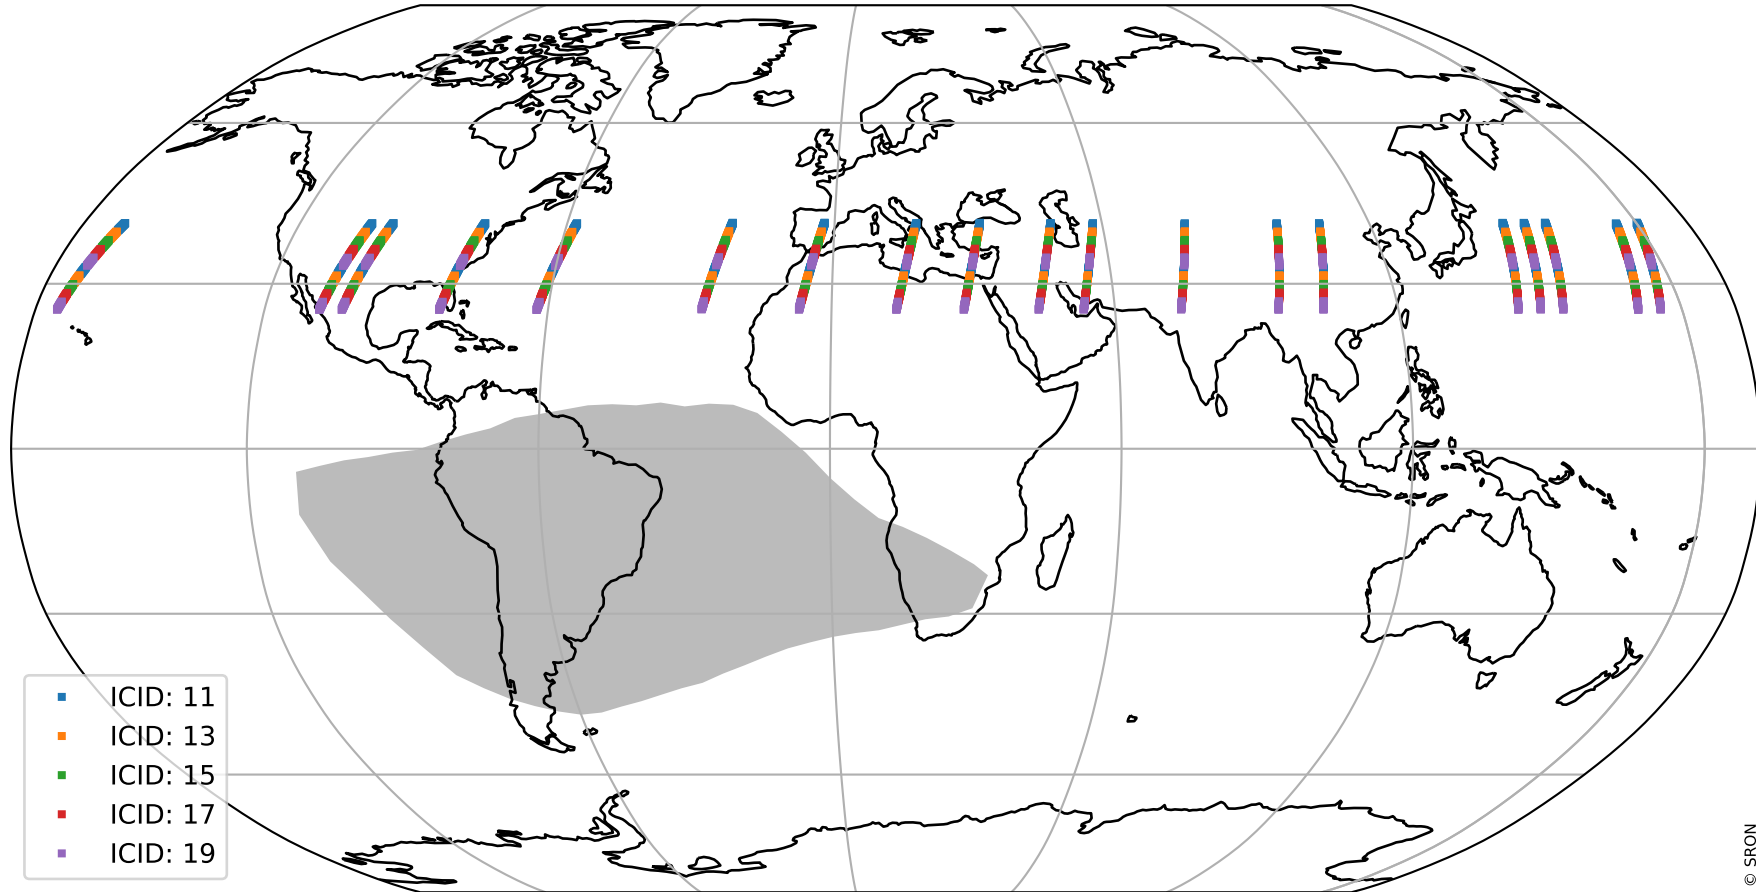

Tropomi SWIR offset (official)

orbits : 19 in [16477, 16522]
coverage : 2020-12-17 / 2020-12-20
median : 0.52595 V
spread : 0.035907 V
created : 2023-08-21T14:51:07

value detector map

Tropomi SWIR offset (official)

orbits : 19 in [16477, 16522]
coverage : 2020-12-17 / 2020-12-20
median : 28.328 μV
spread : 14.431 μV
created : 2023-08-21T14:51:08

Tropomi SWIR offset (official)

value compared with SWIR offset CKD

orbits : 19 in [16477, 16522]
coverage : 2020-12-17 / 2020-12-20
median : -0.070393 mV
spread : 0.37903 mV
created : 2023-08-21T14:51:08

Tropomi SWIR offset (official) ground-tracks of Sentinel-5P

orbits : 19 in [16477, 16522]
coverage : 2020-12-17 / 2020-12-20
created : 2023-08-21T14:51:09

Tropomi SWIR offset (official)

orbits : [2827, 16522]
coverage : 2018-04-30 / 2020-12-20
created : 2023-08-21T14:51:09