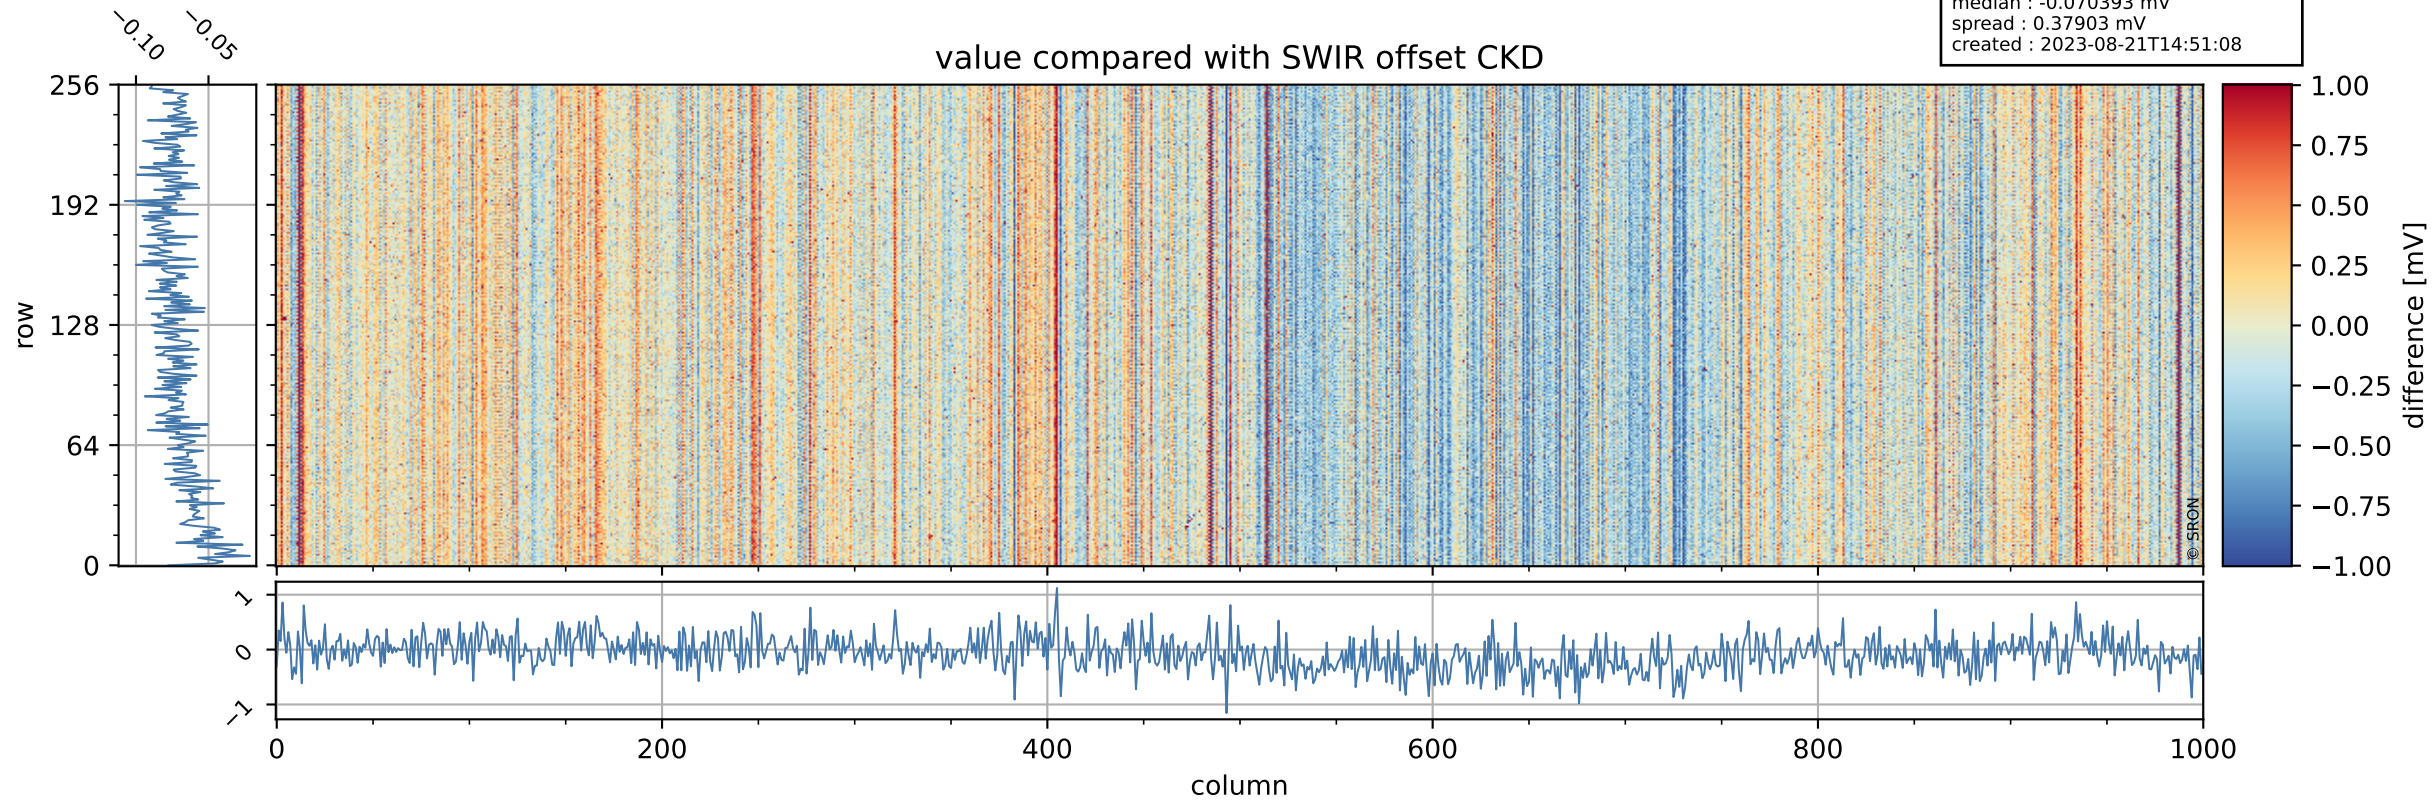

Tropomi SWIR offset (official)

orbits : 19 in [16477, 16522]
coverage : 2020-12-17 / 2020-12-20
median : 0.52595 V
spread : 0.035907 V
created : 2023-08-21T14:51:07

value detector map

Tropomi SWIR offset (official)

orbits : 19 in [16477, 16522]
coverage : 2020-12-17 / 2020-12-20
median : 28.328 μV
spread : 14.431 μV
created : 2023-08-21T14:51:08

Tropomi SWIR offset (official)

value compared with SWIR offset CKD

orbits : 19 in [16477, 16522]
coverage : 2020-12-17 / 2020-12-20
median : -0.070393 mV
spread : 0.37903 mV
created : 2023-08-21T14:51:08

Tropomi SWIR offset (official) ground-tracks of Sentinel-5P

orbits : 19 in [16477, 16522]
coverage : 2020-12-17 / 2020-12-20
created : 2023-08-21T14:51:09

Tropomi SWIR offset (official)

orbits : [2827, 16522]
coverage : 2018-04-30 / 2020-12-20
created : 2023-08-21T14:51:09

trend of detector median & temperatures