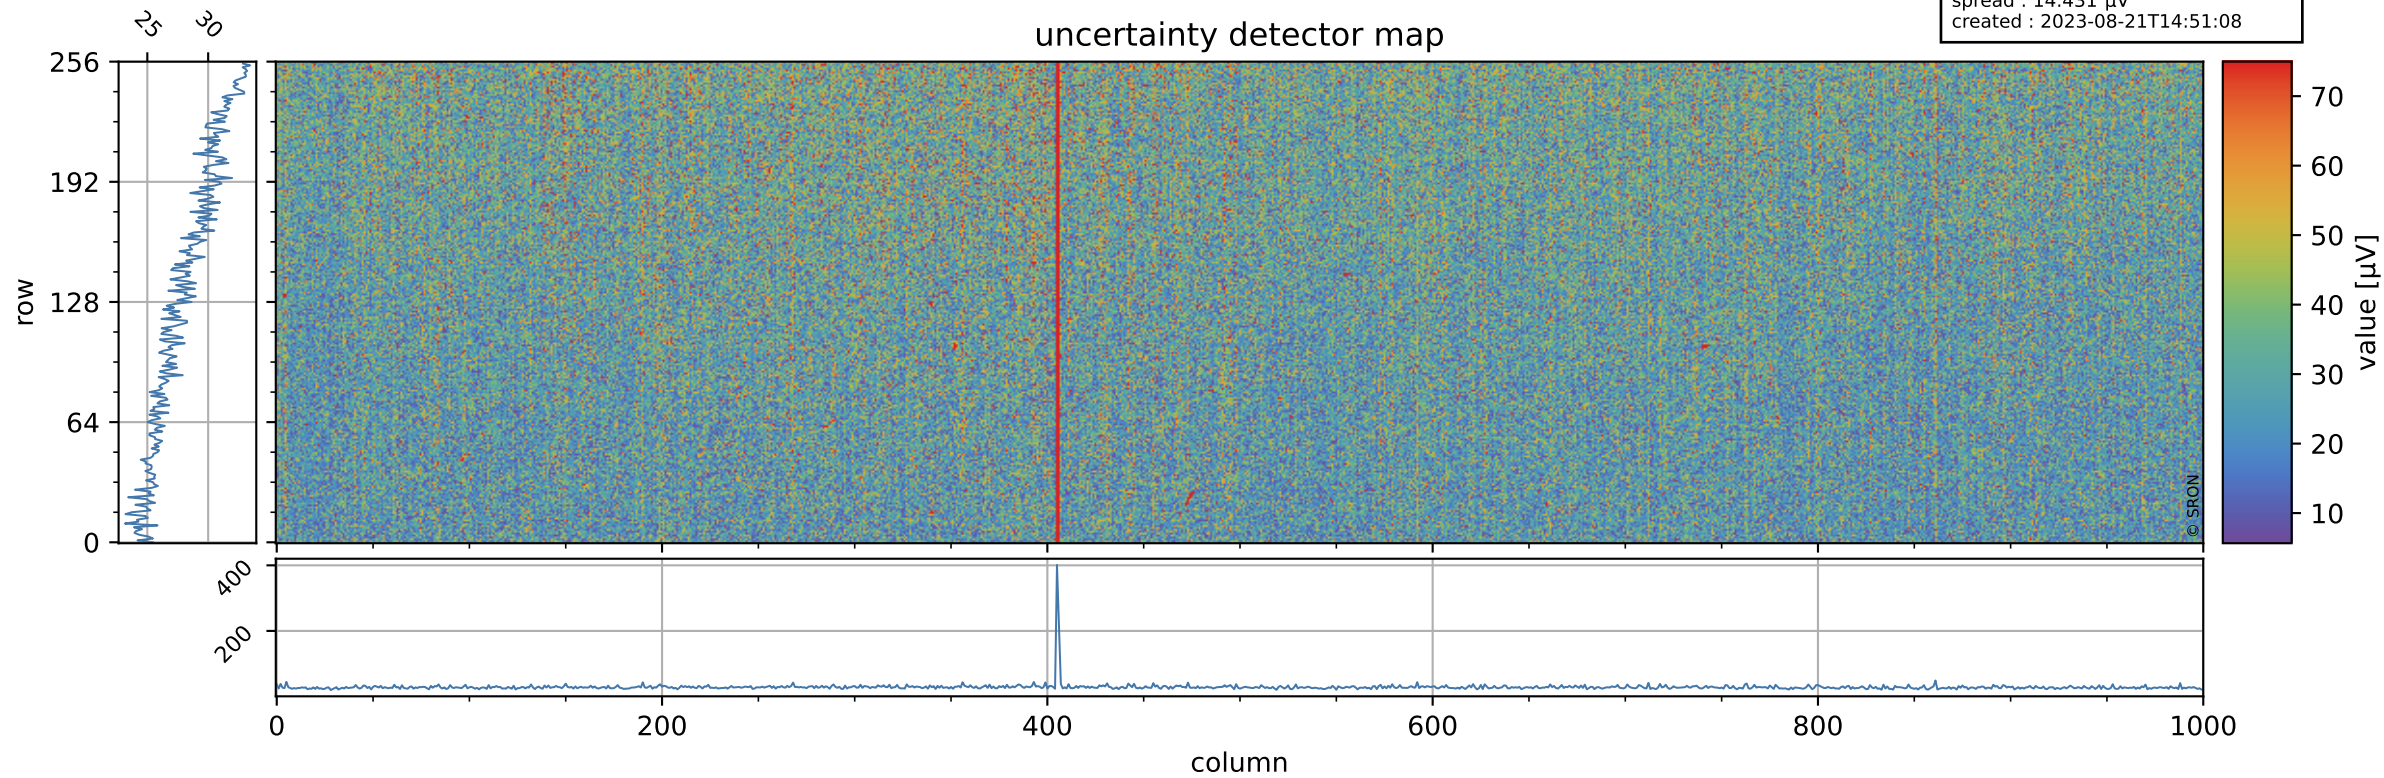

Tropomi SWIR offset (official)

orbits : 19 in [16477, 16522]
coverage : 2020-12-17 / 2020-12-20
median : 0.52595 V
spread : 0.035907 V
created : 2023-08-21T14:51:07

value detector map

Tropomi SWIR offset (official)

orbits : 19 in [16477, 16522]
coverage : 2020-12-17 / 2020-12-20
median : 28.328 μV
spread : 14.431 μV
created : 2023-08-21T14:51:08

Tropomi SWIR offset (official)

value compared with SWIR offset CKD

orbits : 19 in [16477, 16522]
coverage : 2020-12-17 / 2020-12-20
median : -0.070393 mV
spread : 0.37903 mV
created : 2023-08-21T14:51:08

Tropomi SWIR offset (official) ground-tracks of Sentinel-5P

orbits : 19 in [16477, 16522]
coverage : 2020-12-17 / 2020-12-20
created : 2023-08-21T14:51:09

Tropomi SWIR offset (official)

orbits : [2827, 16522]
coverage : 2018-04-30 / 2020-12-20
created : 2023-08-21T14:51:09

trend of detector median & temperatures