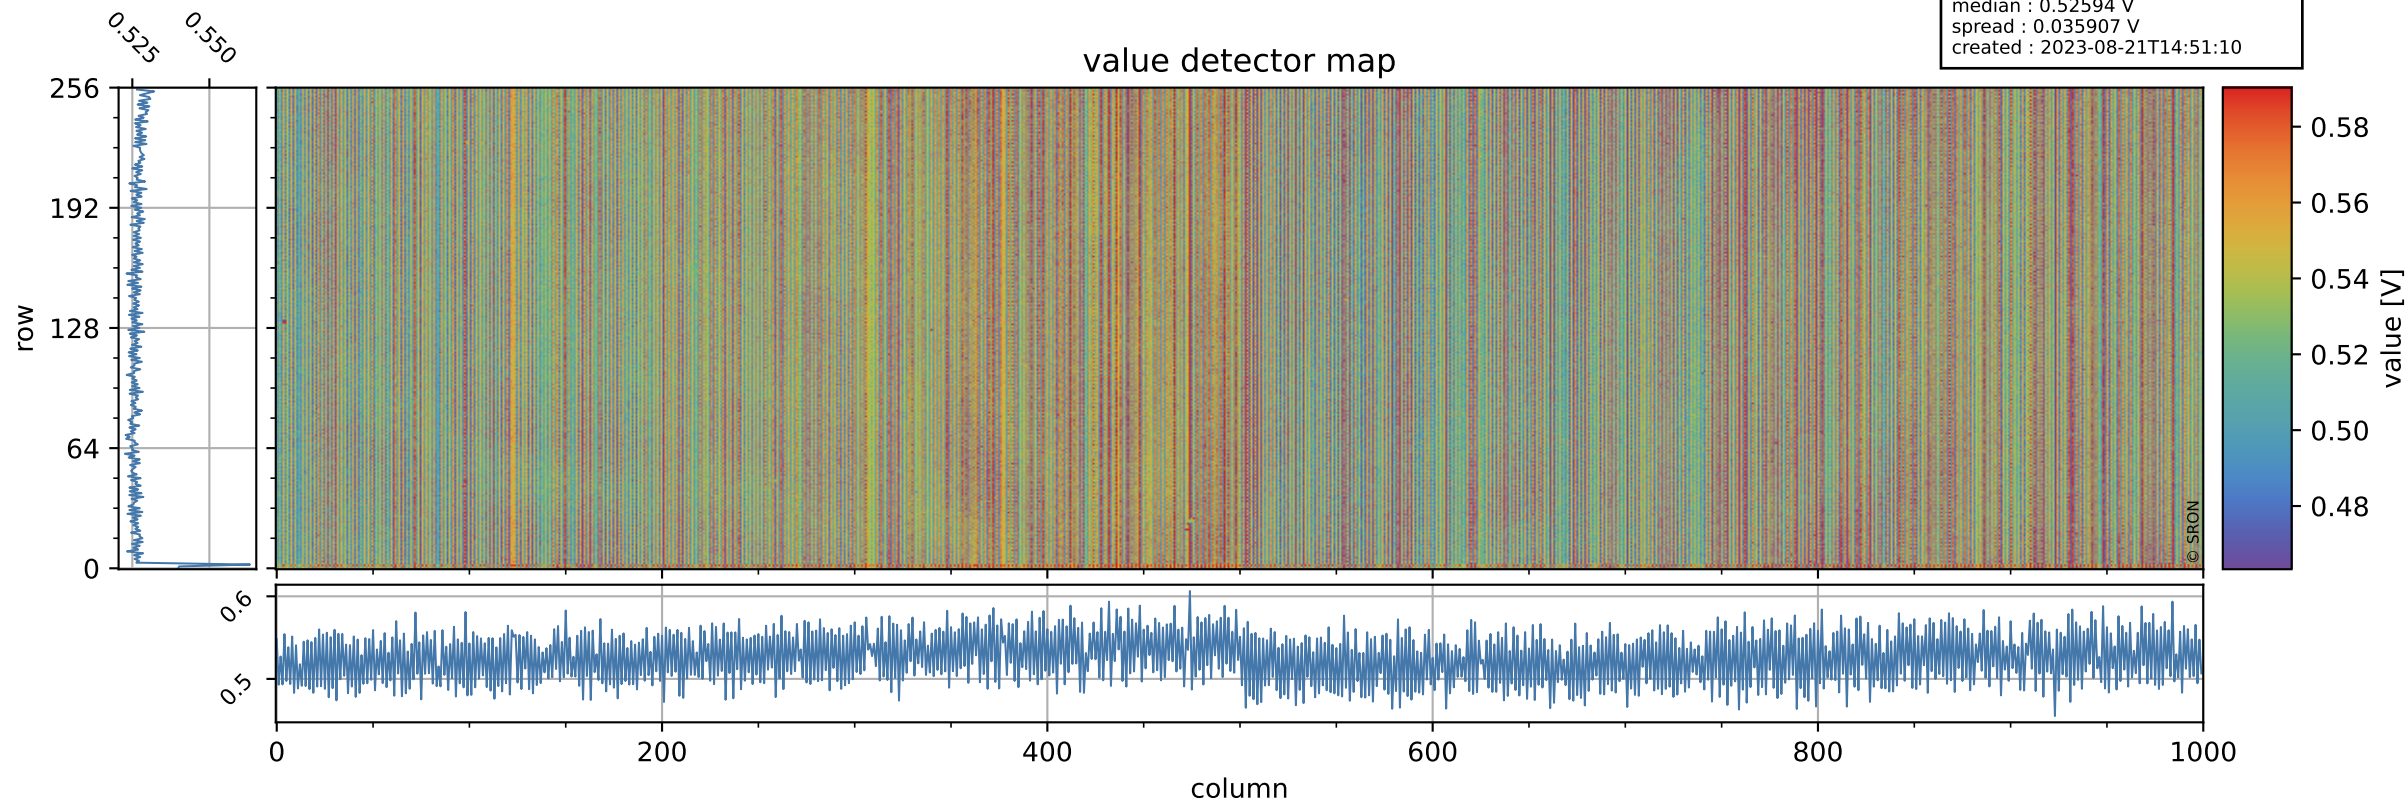

Tropomi SWIR offset (official)

orbits : 19 in [16492, 16537]
coverage : 2020-12-18 / 2020-12-21
median : 0.52594 V
spread : 0.035907 V
created : 2023-08-21T14:51:10

value detector map

Tropomi SWIR offset (official)

orbits : 19 in [16492, 16537]
coverage : 2020-12-18 / 2020-12-21
median : 27.736 μV
spread : 14.117 μV
created : 2023-08-21T14:51:11

Tropomi SWIR offset (official)

value compared with SWIR offset CKD

orbits : 19 in [16492, 16537]
coverage : 2020-12-18 / 2020-12-21
median : -0.07486 mV
spread : 0.38182 mV
created : 2023-08-21T14:51:11

Tropomi SWIR offset (official) ground-tracks of Sentinel-5P

orbits : 19 in [16492, 16537]
coverage : 2020-12-18 / 2020-12-21
created : 2023-08-21T14:51:11

Tropomi SWIR offset (official)

orbits : [2827, 16537]
coverage : 2018-04-30 / 2020-12-21
created : 2023-08-21T14:51:12

trend of detector median & temperatures