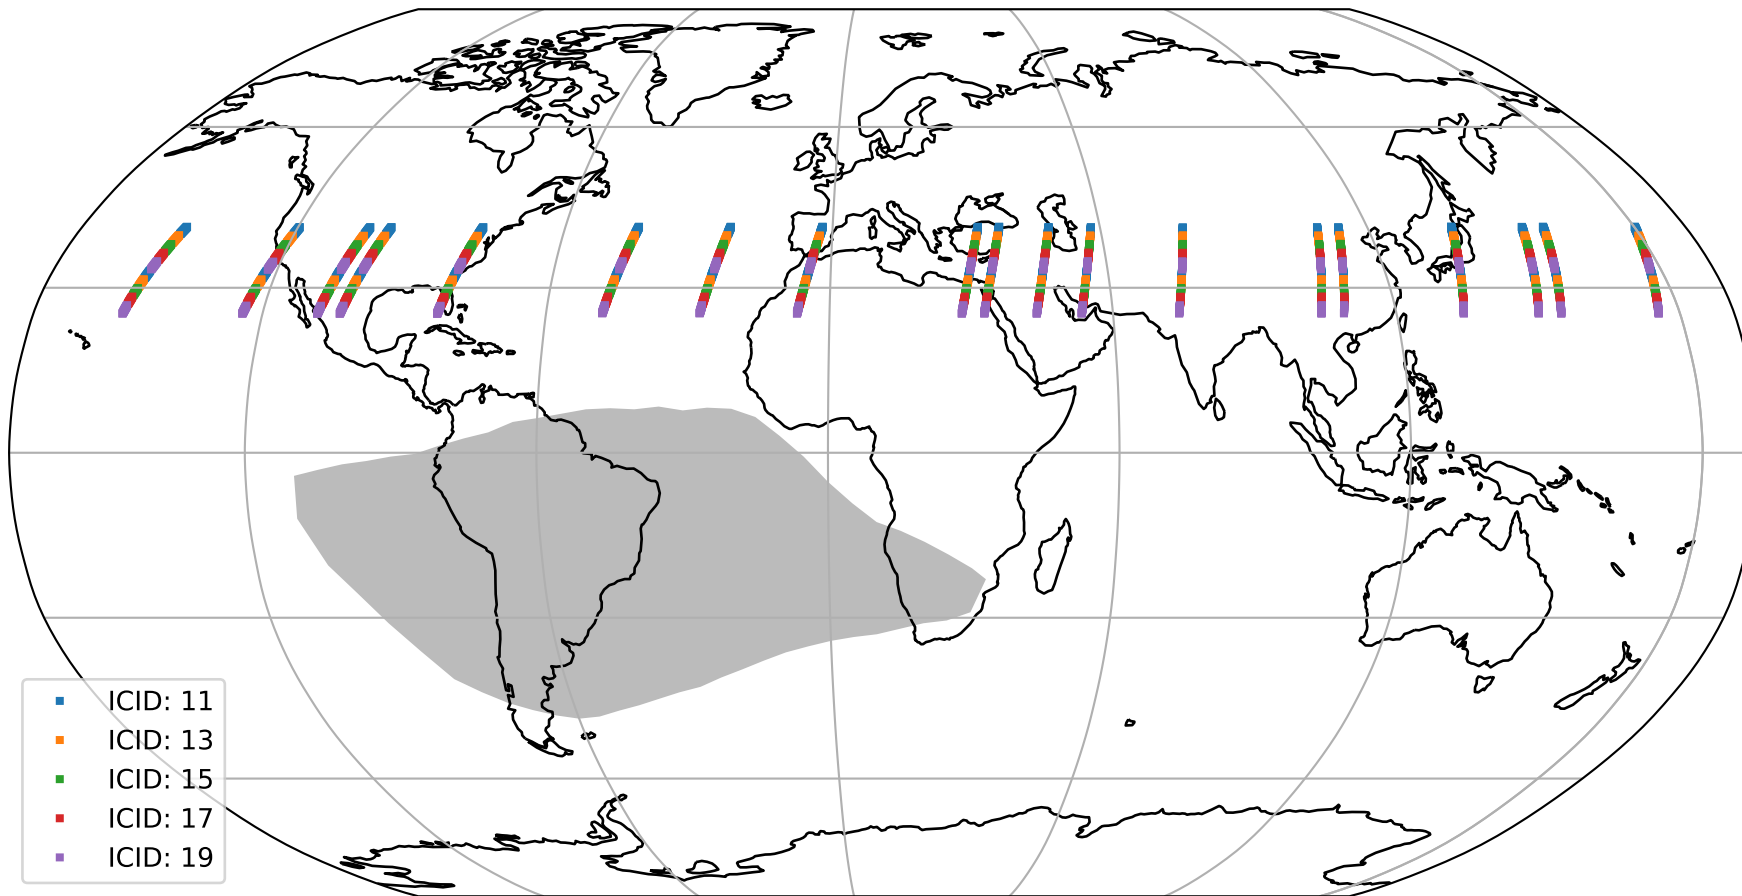

Tropomi SWIR offset (official)

orbits : 19 in [16492, 16537]
coverage : 2020-12-18 / 2020-12-21
median : 0.52594 V
spread : 0.035907 V
created : 2023-08-21T14:51:10

value detector map

Tropomi SWIR offset (official)

orbits : 19 in [16492, 16537]
coverage : 2020-12-18 / 2020-12-21
median : 27.736 μV
spread : 14.117 μV
created : 2023-08-21T14:51:11

Tropomi SWIR offset (official)

value compared with SWIR offset CKD

orbits : 19 in [16492, 16537]
coverage : 2020-12-18 / 2020-12-21
median : -0.07486 mV
spread : 0.38182 mV
created : 2023-08-21T14:51:11

Tropomi SWIR offset (official) ground-tracks of Sentinel-5P

orbits : 19 in [16492, 16537]
coverage : 2020-12-18 / 2020-12-21
created : 2023-08-21T14:51:11

Tropomi SWIR offset (official)

orbits : [2827, 16537]
coverage : 2018-04-30 / 2020-12-21
created : 2023-08-21T14:51:12