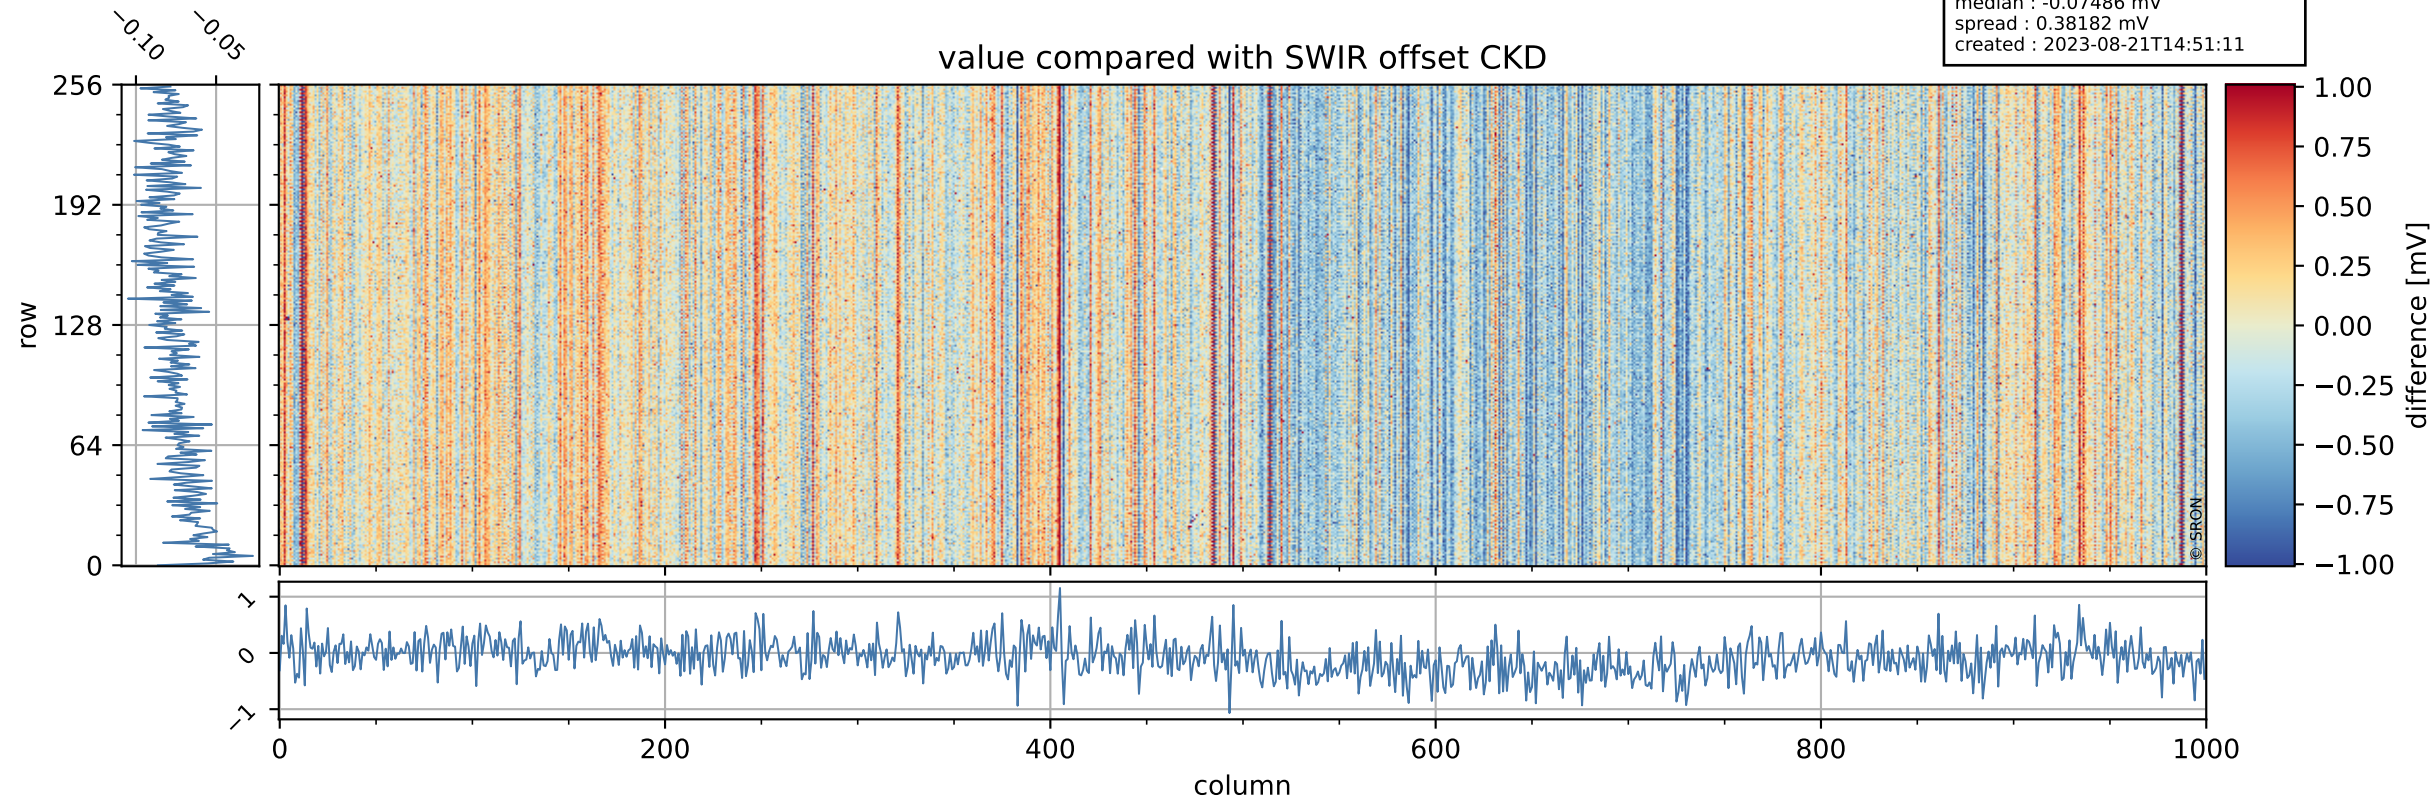

Tropomi SWIR offset (official)

orbits : 19 in [16492, 16537]
coverage : 2020-12-18 / 2020-12-21
median : 0.52594 V
spread : 0.035907 V
created : 2023-08-21T14:51:10

value detector map

Tropomi SWIR offset (official)

orbits : 19 in [16492, 16537]
coverage : 2020-12-18 / 2020-12-21
median : 27.736 μV
spread : 14.117 μV
created : 2023-08-21T14:51:11

Tropomi SWIR offset (official)

value compared with SWIR offset CKD

orbits : 19 in [16492, 16537]
coverage : 2020-12-18 / 2020-12-21
median : -0.07486 mV
spread : 0.38182 mV
created : 2023-08-21T14:51:11

Tropomi SWIR offset (official) ground-tracks of Sentinel-5P

orbits : 19 in [16492, 16537]
coverage : 2020-12-18 / 2020-12-21
created : 2023-08-21T14:51:11

Tropomi SWIR offset (official)

orbits : [2827, 16537]
coverage : 2018-04-30 / 2020-12-21
created : 2023-08-21T14:51:12

trend of detector median & temperatures