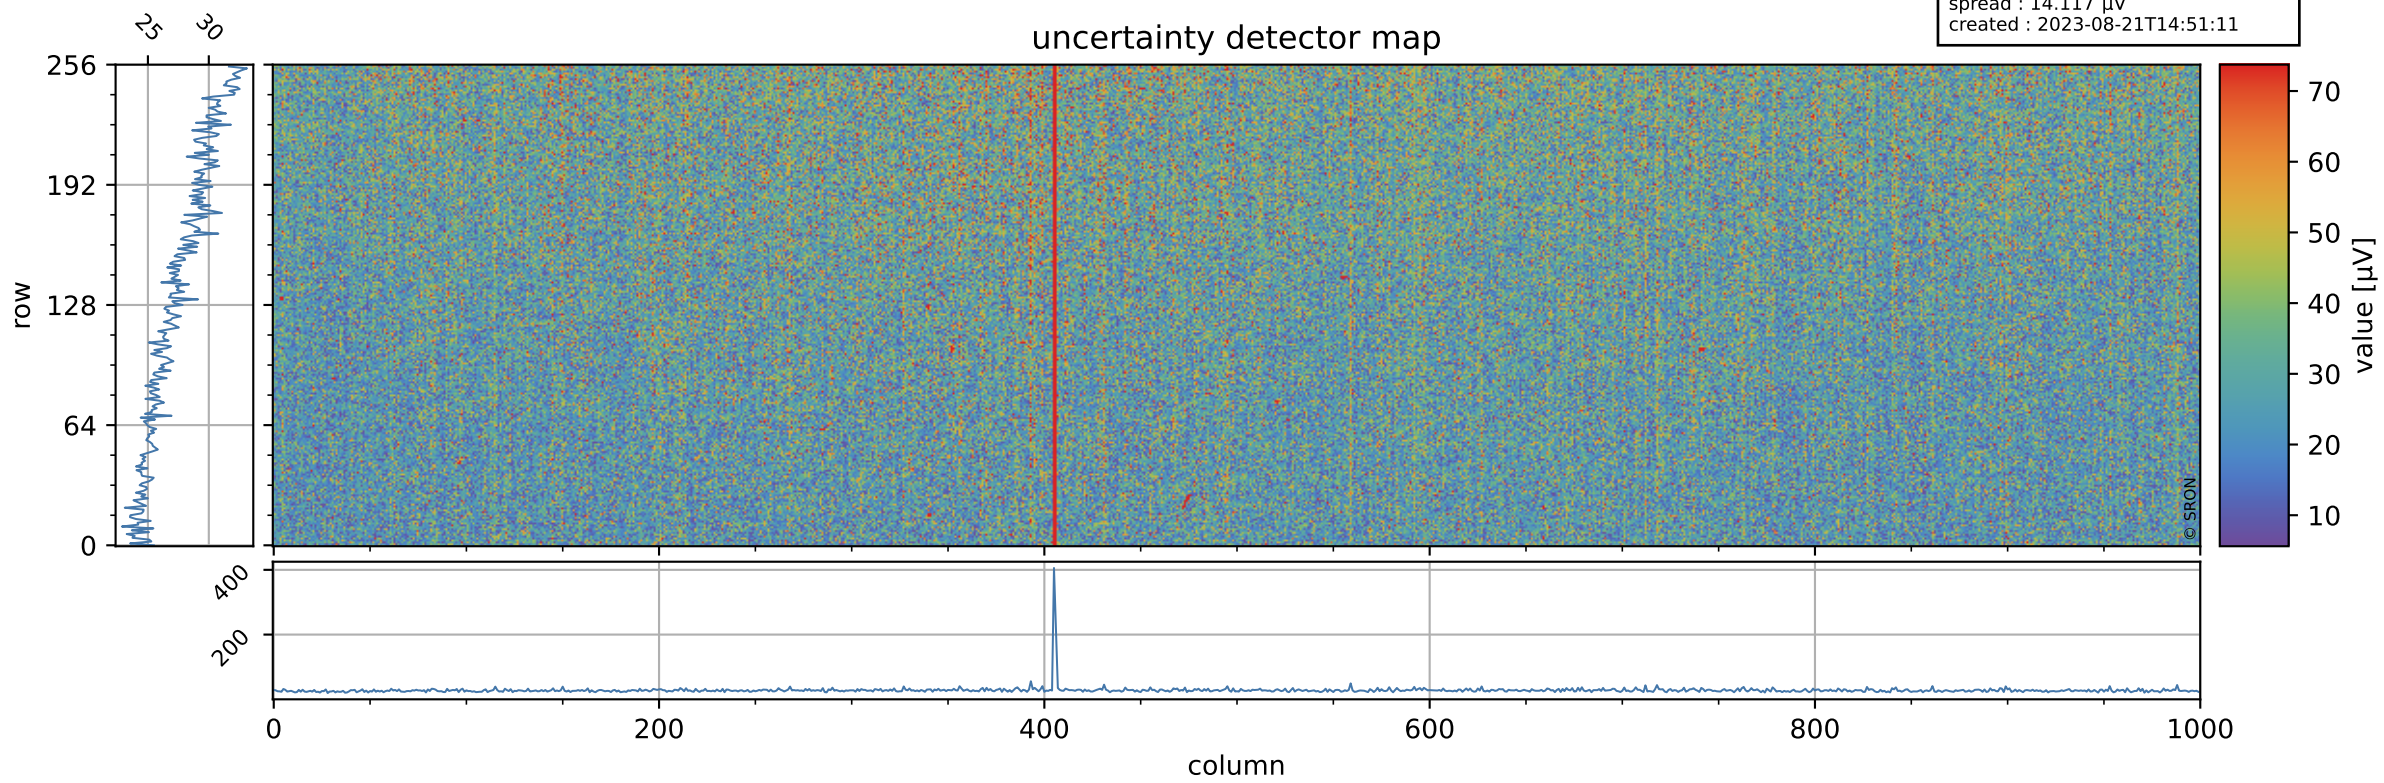

Tropomi SWIR offset (official)

orbits : 19 in [16492, 16537]
coverage : 2020-12-18 / 2020-12-21
median : 0.52594 V
spread : 0.035907 V
created : 2023-08-21T14:51:10

value detector map

Tropomi SWIR offset (official)

orbits : 19 in [16492, 16537]
coverage : 2020-12-18 / 2020-12-21
median : 27.736 μV
spread : 14.117 μV
created : 2023-08-21T14:51:11

Tropomi SWIR offset (official)

value compared with SWIR offset CKD

orbits : 19 in [16492, 16537]
coverage : 2020-12-18 / 2020-12-21
median : -0.07486 mV
spread : 0.38182 mV
created : 2023-08-21T14:51:11

Tropomi SWIR offset (official) ground-tracks of Sentinel-5P

orbits : 19 in [16492, 16537]
coverage : 2020-12-18 / 2020-12-21
created : 2023-08-21T14:51:11

Tropomi SWIR offset (official)

orbits : [2827, 16537]
coverage : 2018-04-30 / 2020-12-21
created : 2023-08-21T14:51:12

trend of detector median & temperatures