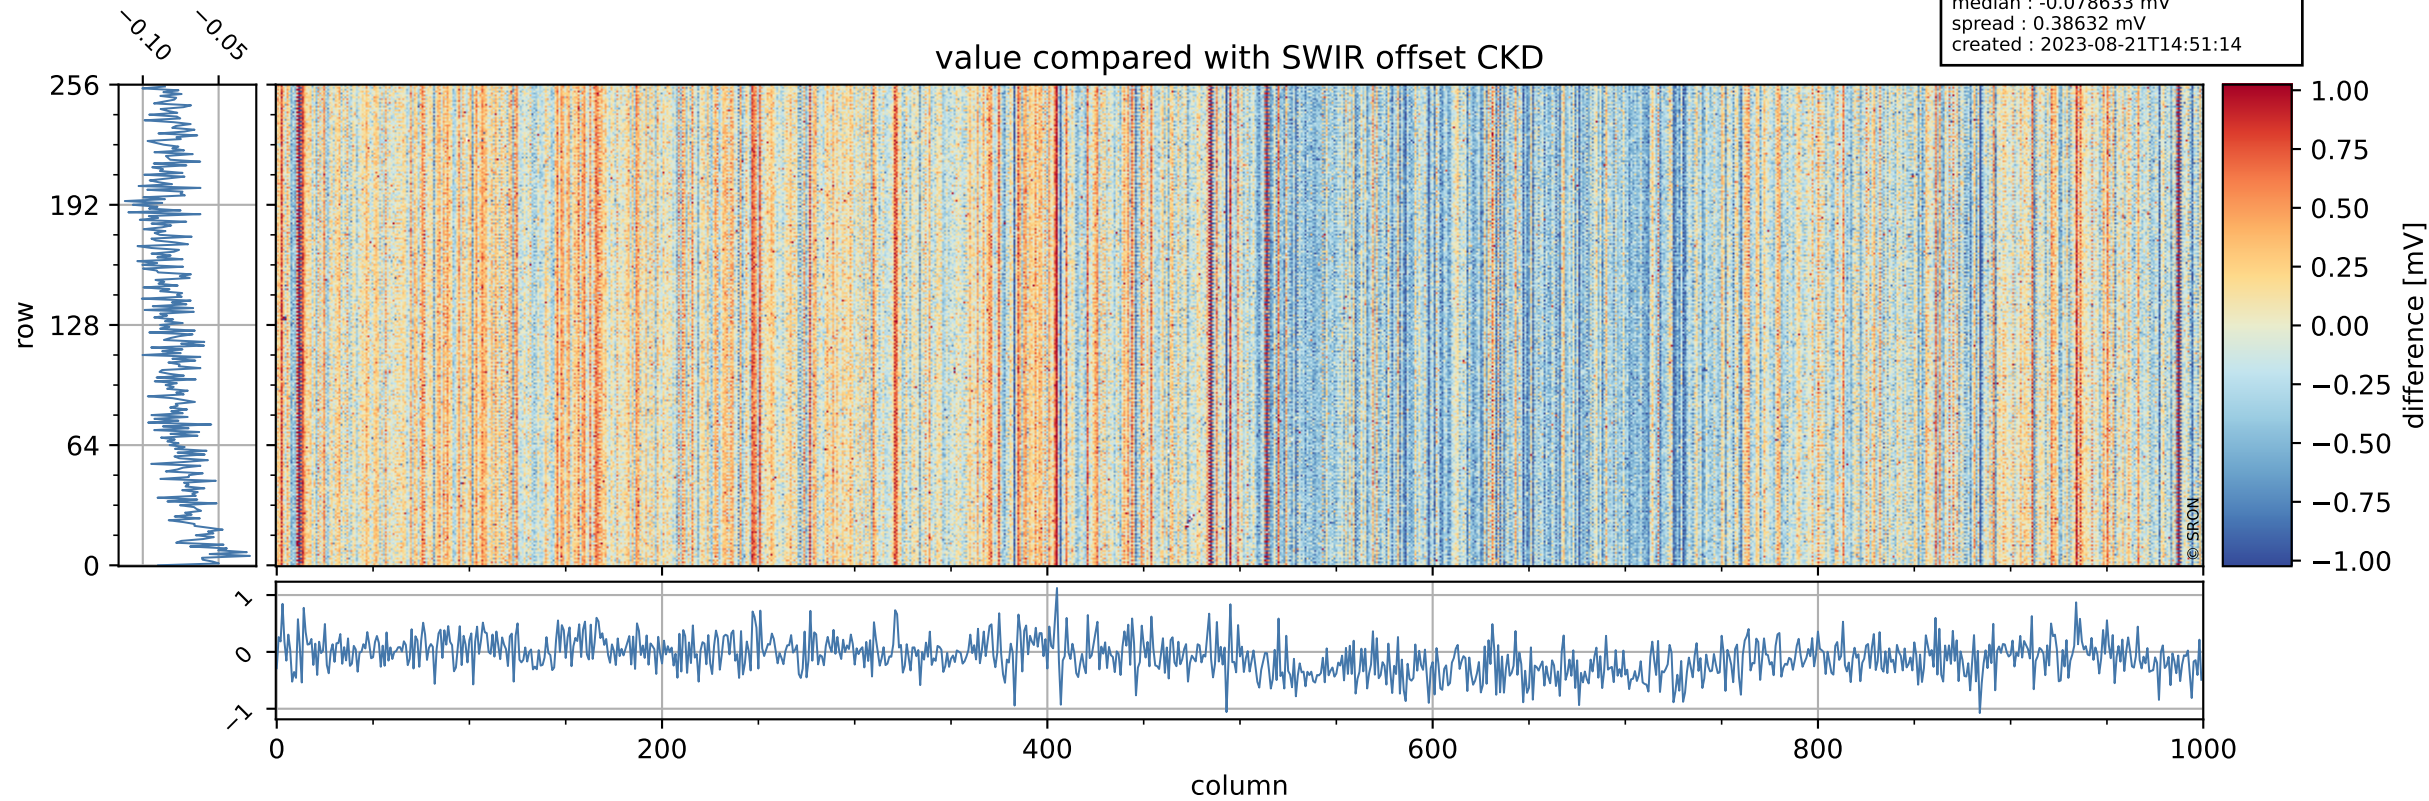

Tropomi SWIR offset (official)

orbits : 18 in [16507, 16552]
coverage : 2020-12-20 / 2020-12-23
median : 0.52593 V
spread : 0.035908 V
created : 2023-08-21T14:51:13

value detector map

Tropomi SWIR offset (official)

orbits : 18 in [16507, 16552]
coverage : 2020-12-20 / 2020-12-23
median : 28.157 μV
spread : 14.279 μV
created : 2023-08-21T14:51:13

Tropomi SWIR offset (official)

orbits : 18 in [16507, 16552]
coverage : 2020-12-20 / 2020-12-23
median : -0.078633 mV
spread : 0.38632 mV
created : 2023-08-21T14:51:14

value compared with SWIR offset CKD

Tropomi SWIR offset (official) ground-tracks of Sentinel-5P

orbits : 18 in [16507, 16552]
coverage : 2020-12-20 / 2020-12-23
created : 2023-08-21T14:51:14

Tropomi SWIR offset (official)

orbits : [2827, 16552]
coverage : 2018-04-30 / 2020-12-23
created : 2023-08-21T14:51:15

trend of detector median & temperatures