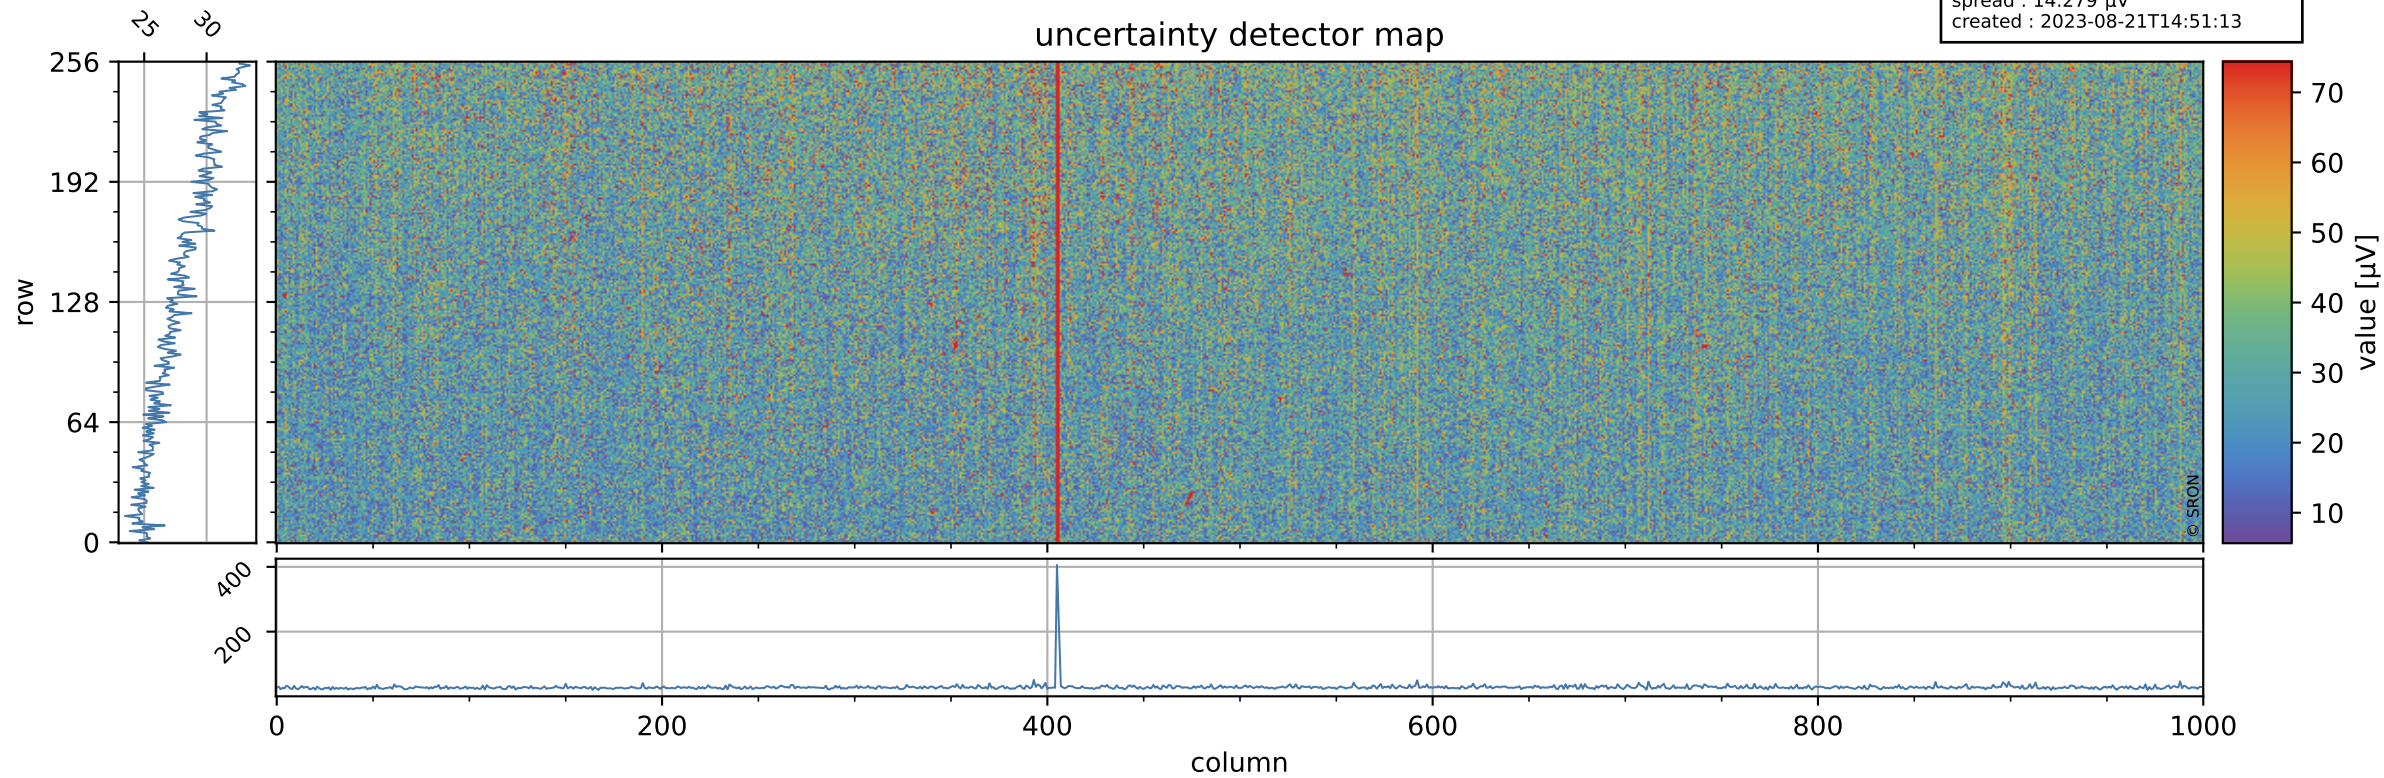

Tropomi SWIR offset (official)

orbits : 18 in [16507, 16552]
coverage : 2020-12-20 / 2020-12-23
median : 0.52593 V
spread : 0.035908 V
created : 2023-08-21T14:51:13

value detector map

Tropomi SWIR offset (official)

orbits : 18 in [16507, 16552]
coverage : 2020-12-20 / 2020-12-23
median : 28.157 μV
spread : 14.279 μV
created : 2023-08-21T14:51:13

Tropomi SWIR offset (official)

orbits : 18 in [16507, 16552]
coverage : 2020-12-20 / 2020-12-23
median : -0.078633 mV
spread : 0.38632 mV
created : 2023-08-21T14:51:14

value compared with SWIR offset CKD

Tropomi SWIR offset (official) ground-tracks of Sentinel-5P

orbits : 18 in [16507, 16552]
coverage : 2020-12-20 / 2020-12-23
created : 2023-08-21T14:51:14

Tropomi SWIR offset (official)

orbits : [2827, 16552]
coverage : 2018-04-30 / 2020-12-23
created : 2023-08-21T14:51:15

trend of detector median & temperatures