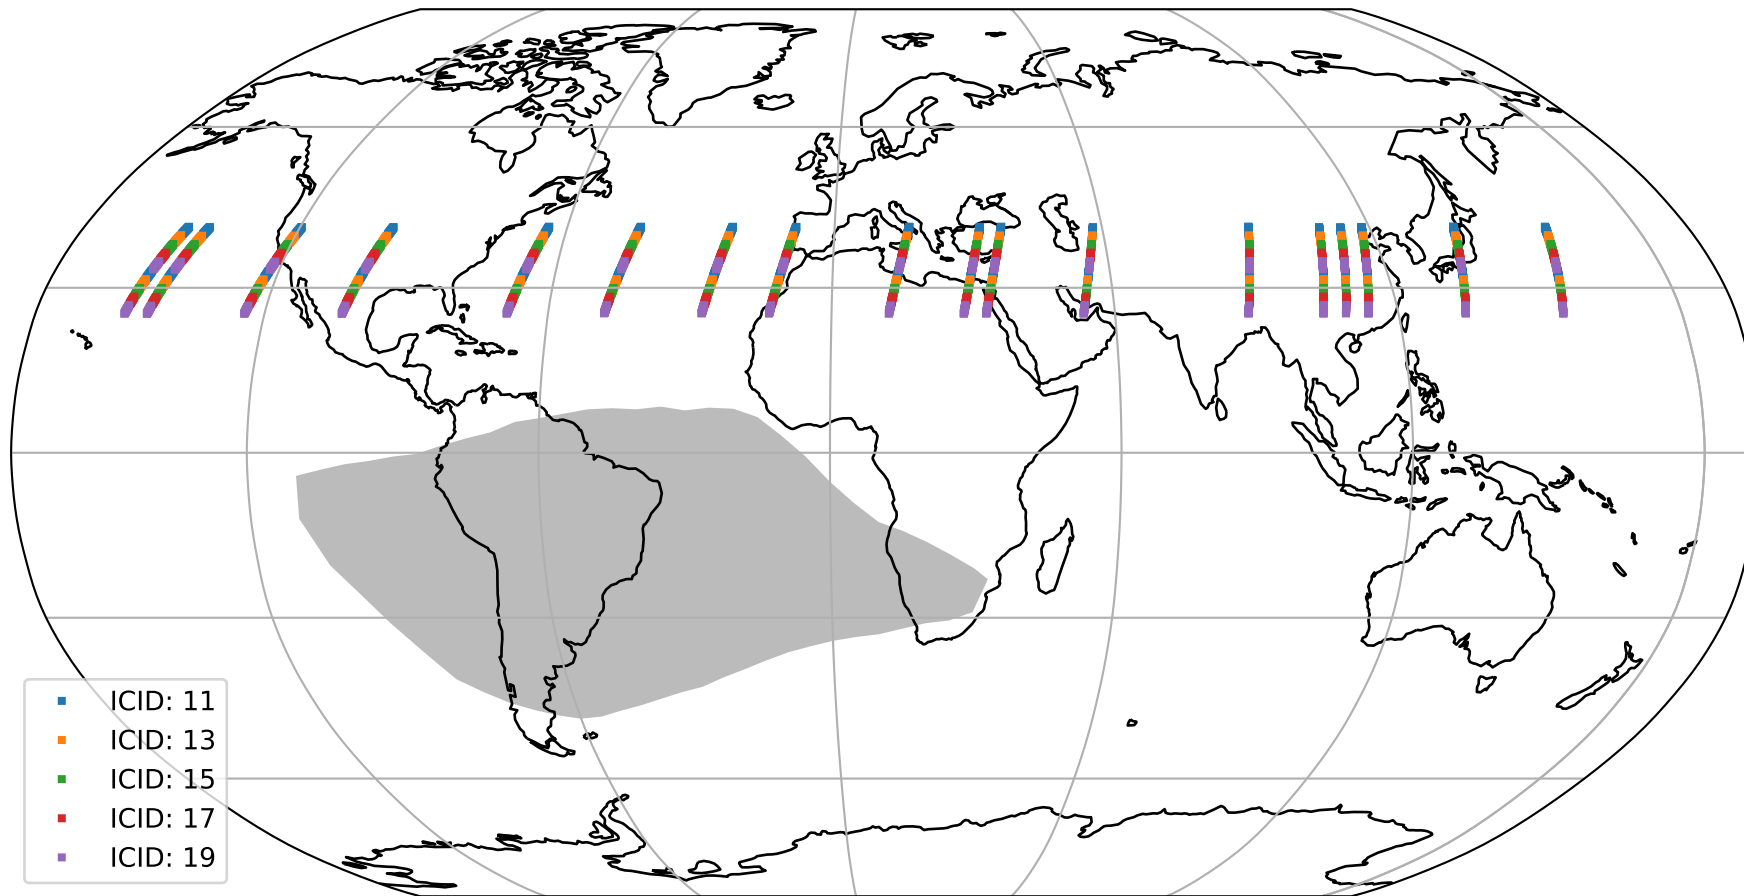

Tropomi SWIR offset (official)

orbits : 18 in [16507, 16552]
coverage : 2020-12-20 / 2020-12-23
median : 0.52593 V
spread : 0.035908 V
created : 2023-08-21T14:51:13

value detector map

Tropomi SWIR offset (official)

orbits : 18 in [16507, 16552]
coverage : 2020-12-20 / 2020-12-23
median : 28.157 μV
spread : 14.279 μV
created : 2023-08-21T14:51:13

Tropomi SWIR offset (official)

orbits : 18 in [16507, 16552]
coverage : 2020-12-20 / 2020-12-23
median : -0.078633 mV
spread : 0.38632 mV
created : 2023-08-21T14:51:14

value compared with SWIR offset CKD

Tropomi SWIR offset (official) ground-tracks of Sentinel-5P

orbits : 18 in [16507, 16552]
coverage : 2020-12-20 / 2020-12-23
created : 2023-08-21T14:51:14

Tropomi SWIR offset (official)

orbits : [2827, 16552]
coverage : 2018-04-30 / 2020-12-23
created : 2023-08-21T14:51:15

trend of detector median & temperatures