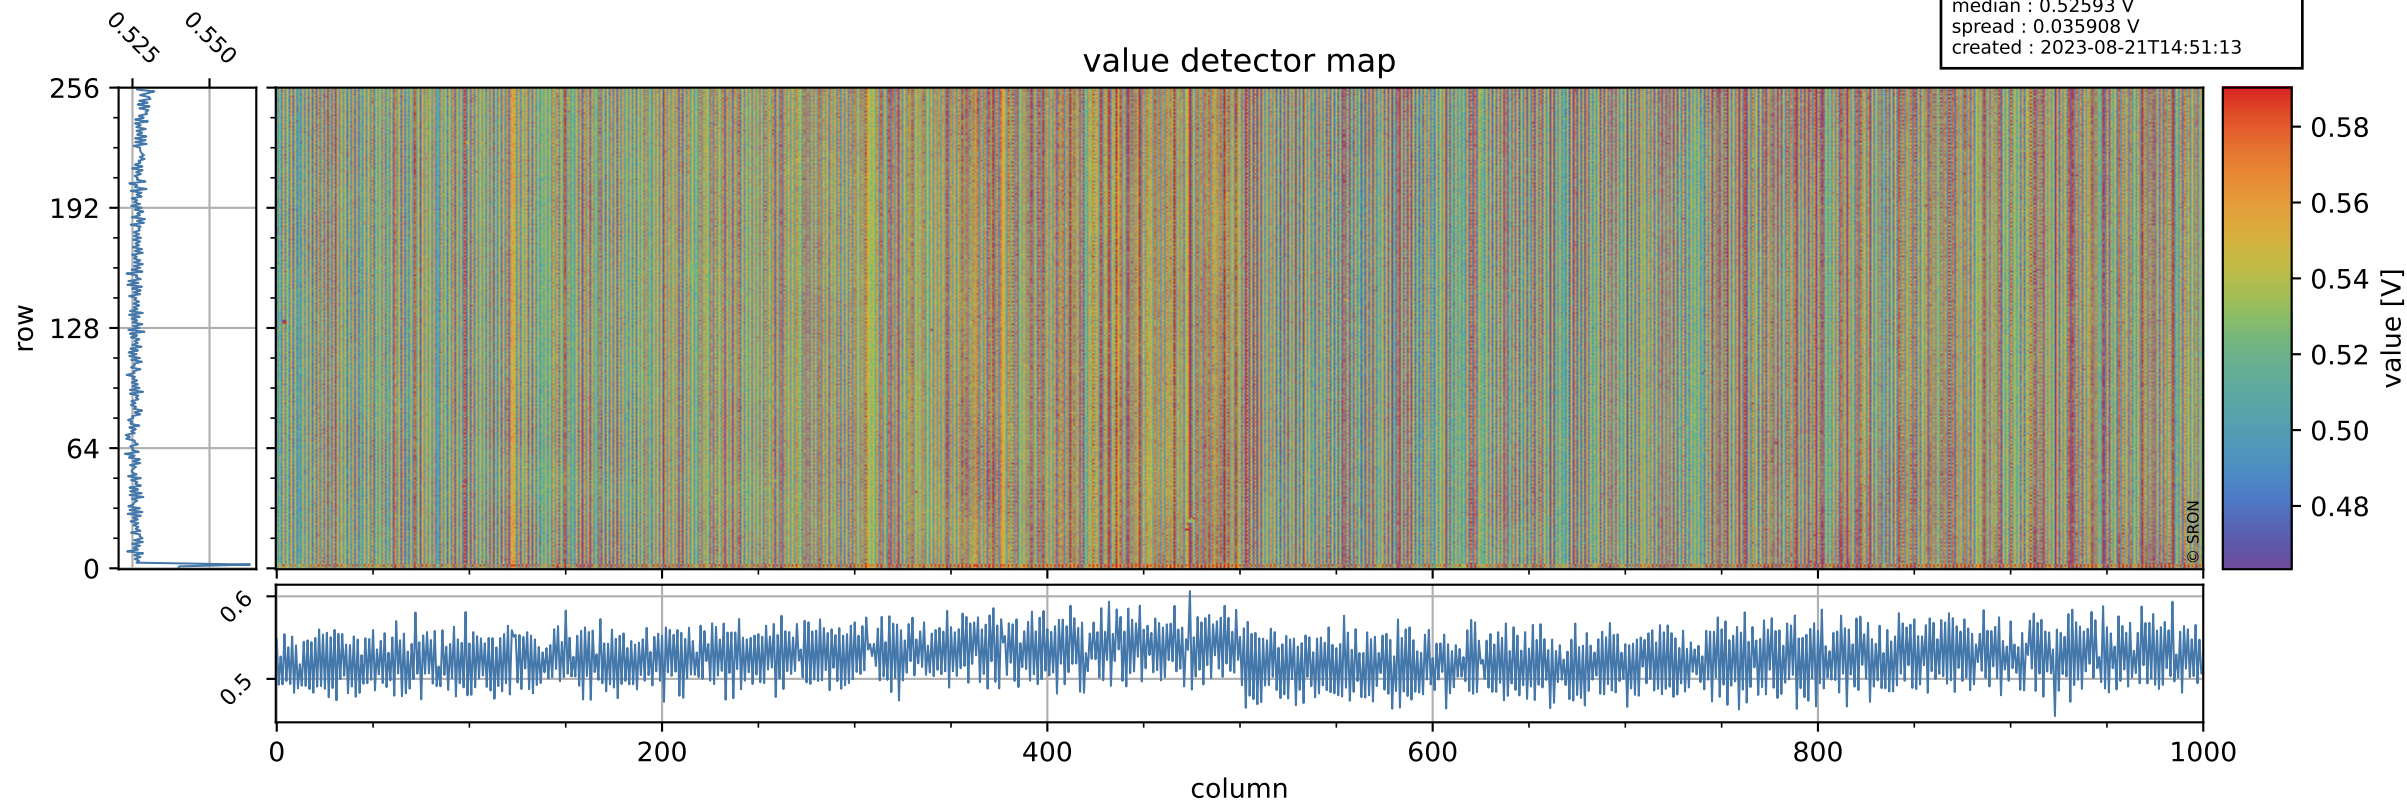

Tropomi SWIR offset (official)

orbits : 18 in [16507, 16552]
coverage : 2020-12-20 / 2020-12-23
median : 0.52593 V
spread : 0.035908 V
created : 2023-08-21T14:51:13

value detector map

Tropomi SWIR offset (official)

orbits : 18 in [16507, 16552]
coverage : 2020-12-20 / 2020-12-23
median : 28.157 μV
spread : 14.279 μV
created : 2023-08-21T14:51:13

Tropomi SWIR offset (official)

orbits : 18 in [16507, 16552]
coverage : 2020-12-20 / 2020-12-23
median : -0.078633 mV
spread : 0.38632 mV
created : 2023-08-21T14:51:14

value compared with SWIR offset CKD

Tropomi SWIR offset (official) ground-tracks of Sentinel-5P

orbits : 18 in [16507, 16552]
coverage : 2020-12-20 / 2020-12-23
created : 2023-08-21T14:51:14

Tropomi SWIR offset (official)

orbits : [2827, 16552]
coverage : 2018-04-30 / 2020-12-23
created : 2023-08-21T14:51:15

trend of detector median & temperatures