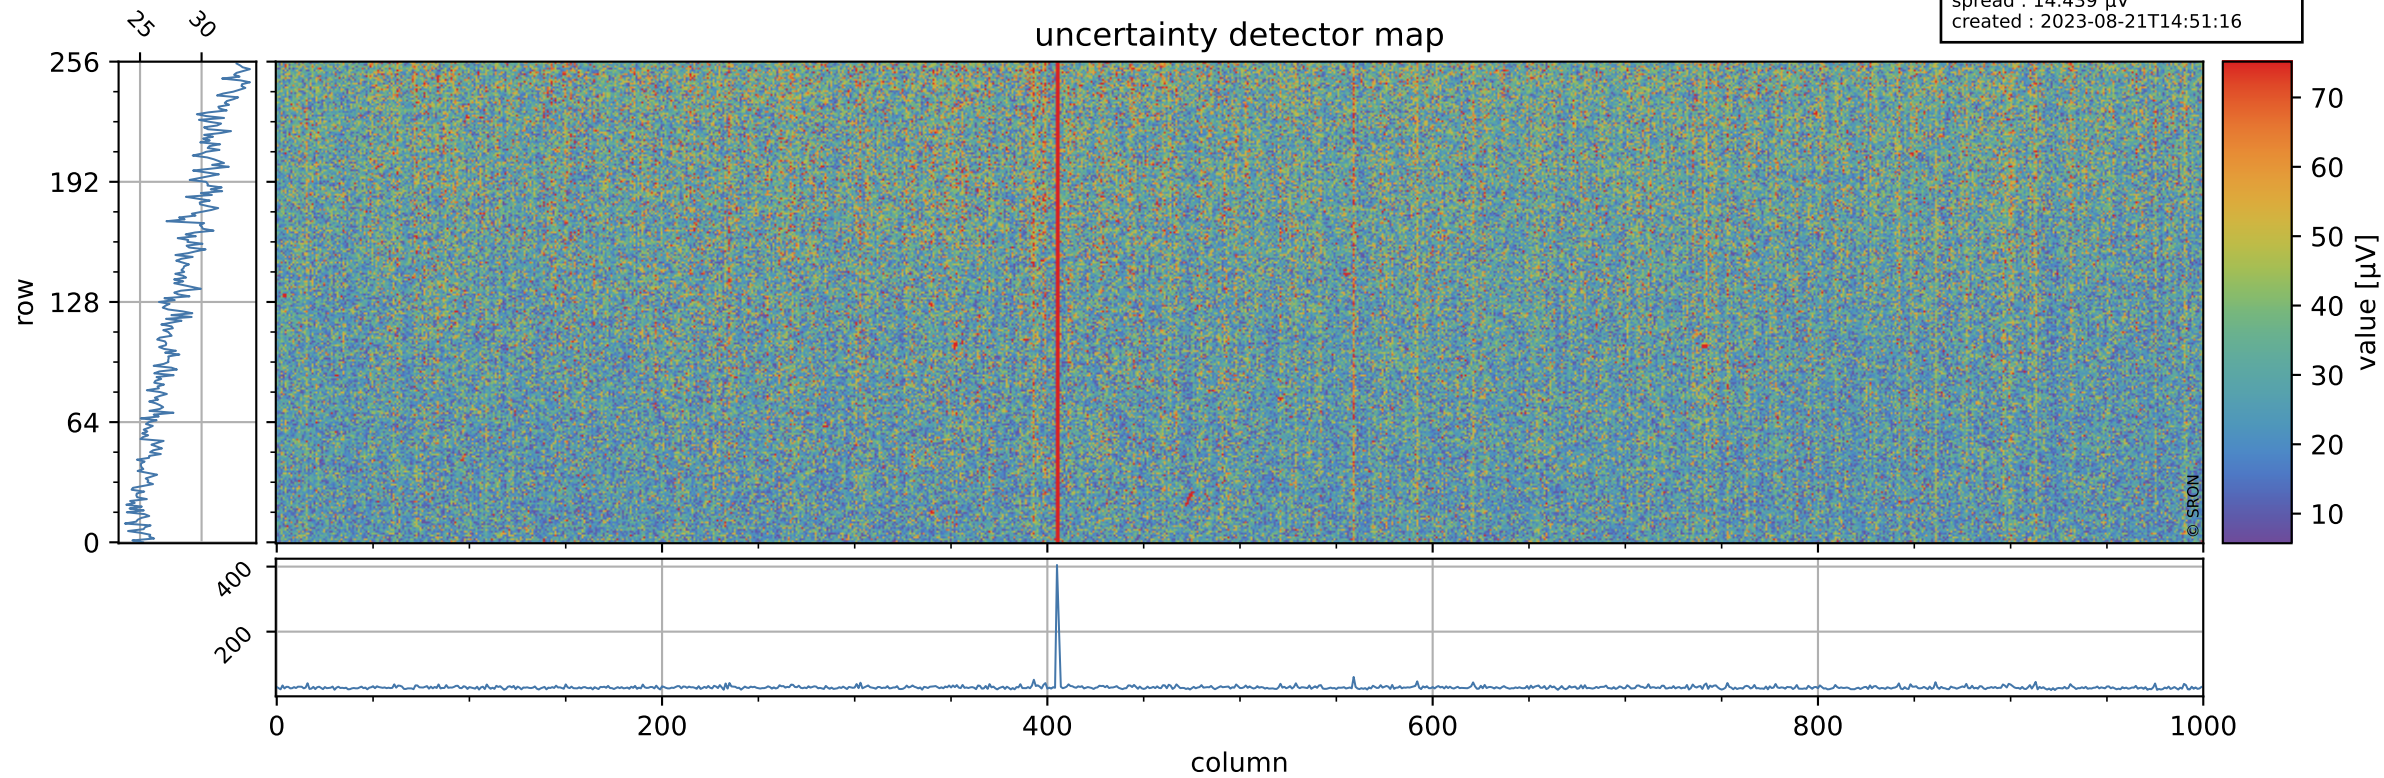

Tropomi SWIR offset (official)

orbits : 19 in [16522, 16567]
coverage : 2020-12-21 / 2020-12-24
median : 0.52592 V
spread : 0.035909 V
created : 2023-08-21T14:51:16

value detector map

Tropomi SWIR offset (official)

orbits : 19 in [16522, 16567]
coverage : 2020-12-21 / 2020-12-24
median : 28.613 μV
spread : 14.439 μV
created : 2023-08-21T14:51:16

Tropomi SWIR offset (official)

value compared with SWIR offset CKD

orbits : 19 in [16522, 16567]
coverage : 2020-12-21 / 2020-12-24
median : -0.087553 mV
spread : 0.38997 mV
created : 2023-08-21T14:51:17

Tropomi SWIR offset (official) ground-tracks of Sentinel-5P

orbits : 19 in [16522, 16567]
coverage : 2020-12-21 / 2020-12-24
created : 2023-08-21T14:51:17

Tropomi SWIR offset (official)

orbits : [2827, 16567]
coverage : 2018-04-30 / 2020-12-24
created : 2023-08-21T14:51:18

trend of detector median & temperatures