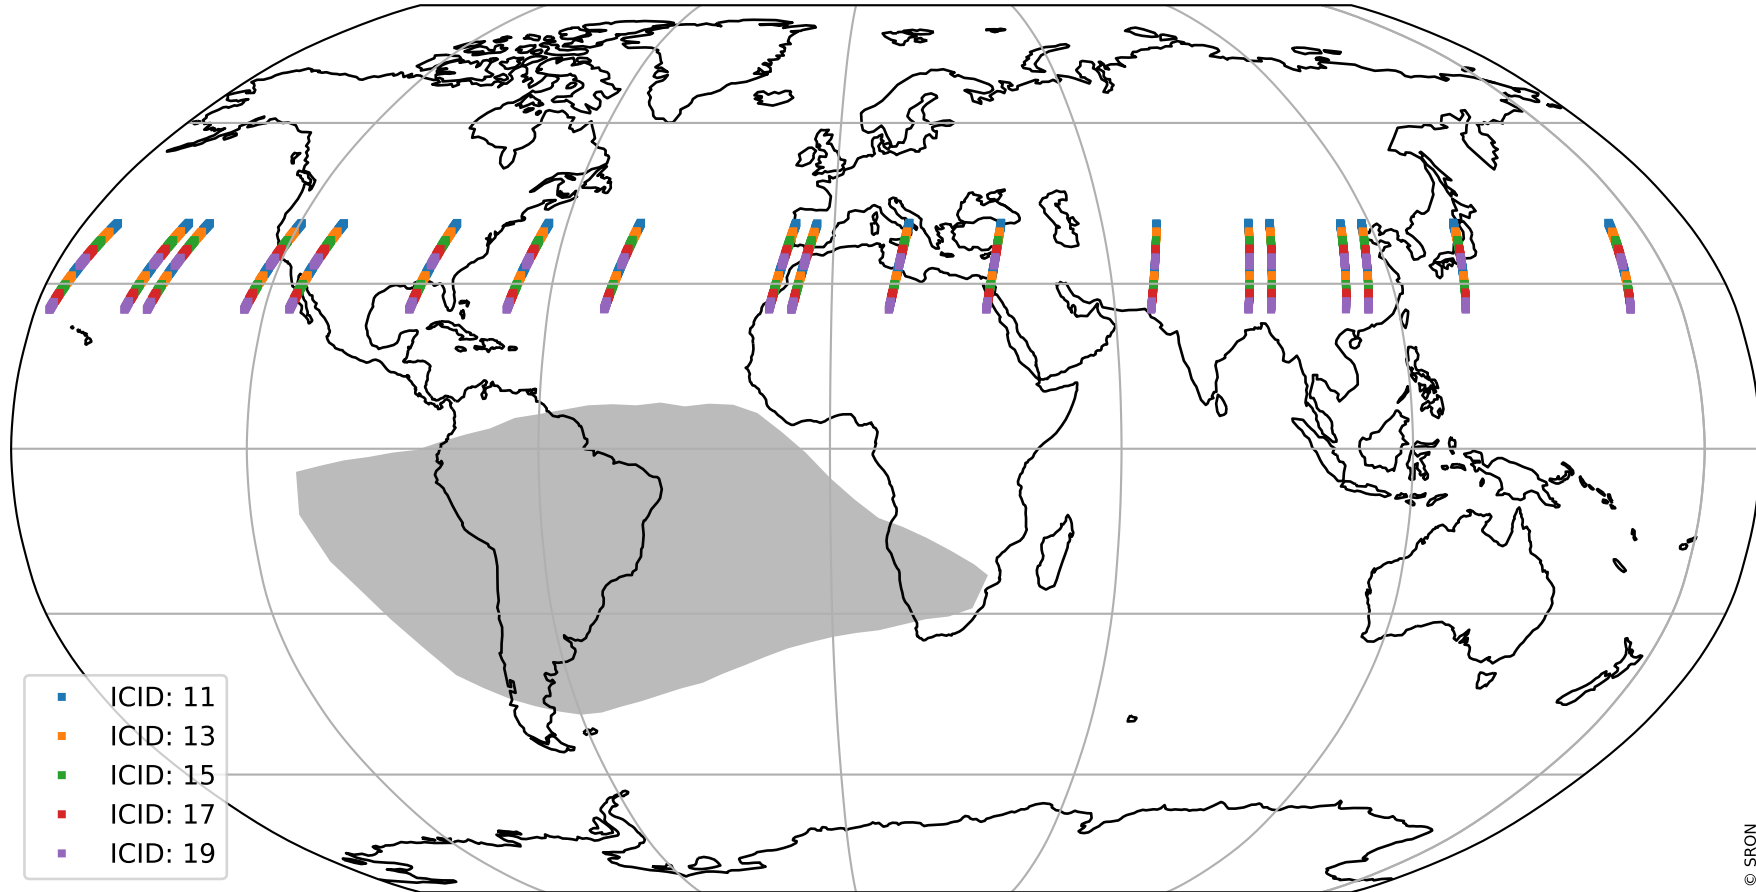

Tropomi SWIR offset (official)

orbits : 19 in [16522, 16567]
coverage : 2020-12-21 / 2020-12-24
median : 0.52592 V
spread : 0.035909 V
created : 2023-08-21T14:51:16

value detector map

Tropomi SWIR offset (official)

orbits : 19 in [16522, 16567]
coverage : 2020-12-21 / 2020-12-24
median : 28.613 μV
spread : 14.439 μV
created : 2023-08-21T14:51:16

Tropomi SWIR offset (official)

value compared with SWIR offset CKD

orbits : 19 in [16522, 16567]
coverage : 2020-12-21 / 2020-12-24
median : -0.087553 mV
spread : 0.38997 mV
created : 2023-08-21T14:51:17

Tropomi SWIR offset (official) ground-tracks of Sentinel-5P

orbits : 19 in [16522, 16567]
coverage : 2020-12-21 / 2020-12-24
created : 2023-08-21T14:51:17

Tropomi SWIR offset (official)

orbits : [2827, 16567]
coverage : 2018-04-30 / 2020-12-24
created : 2023-08-21T14:51:18