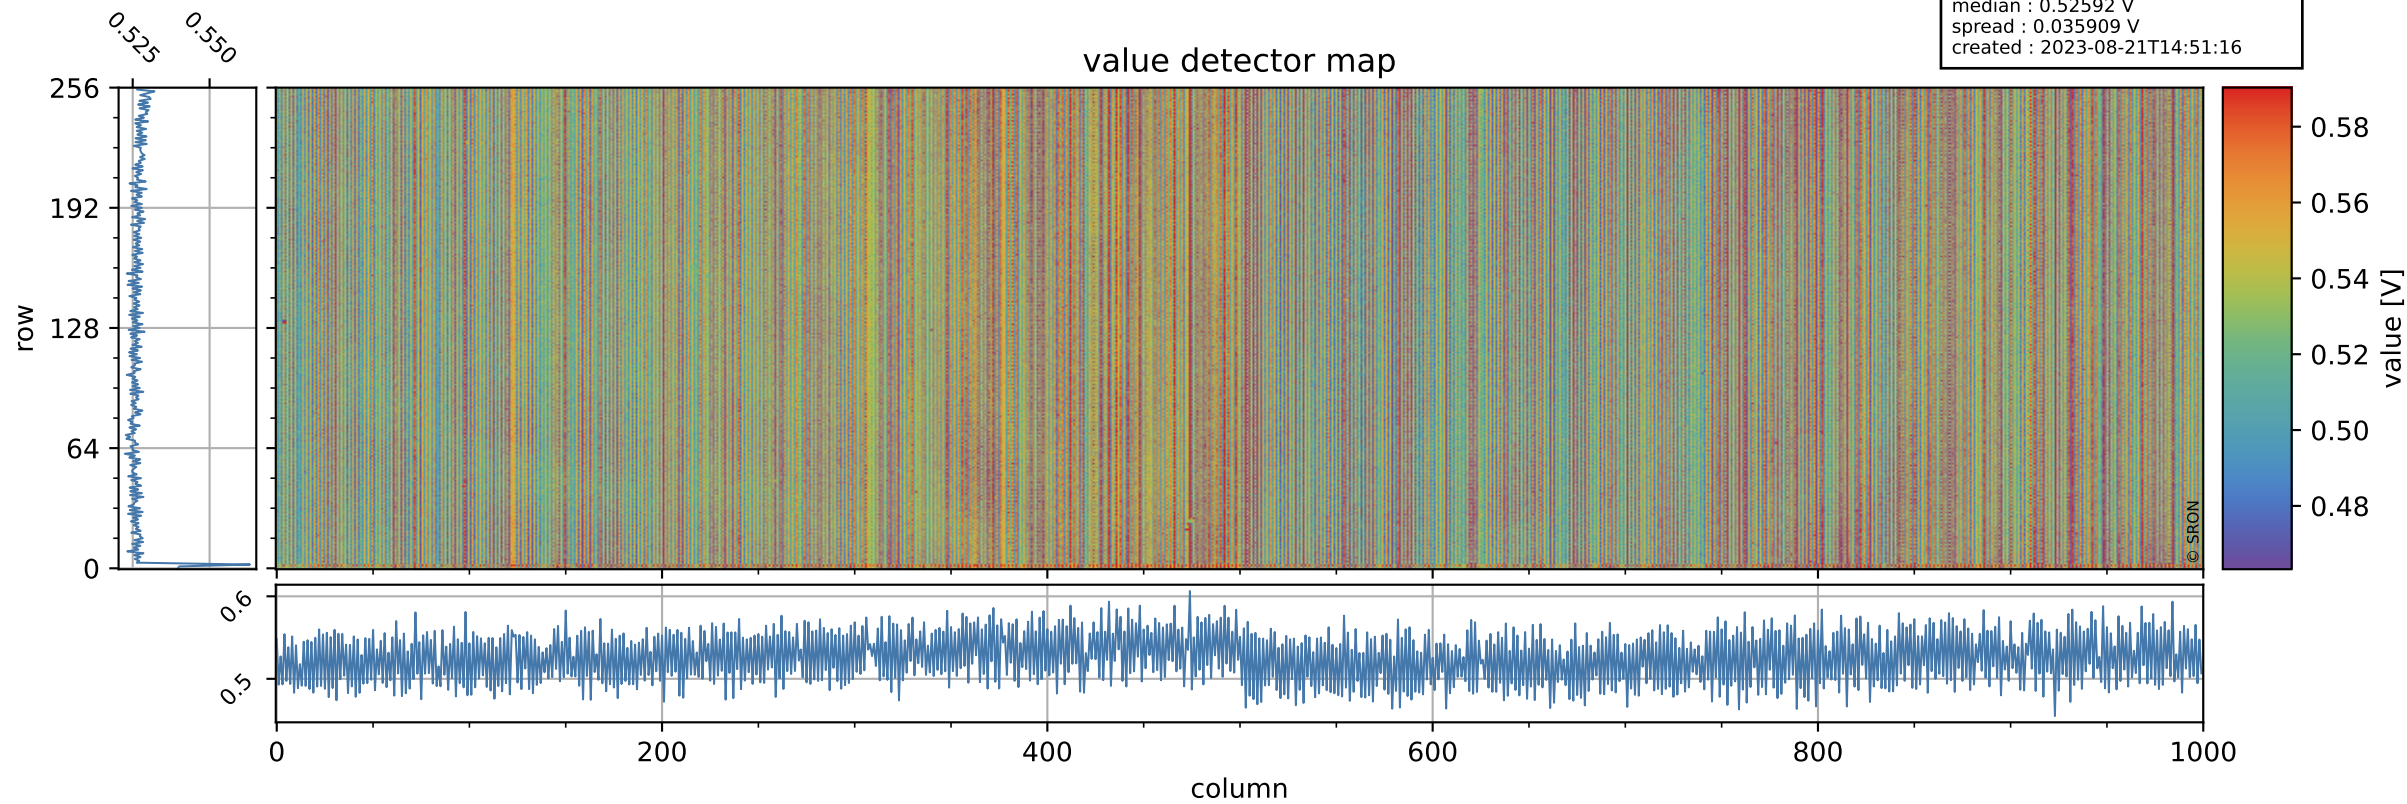

Tropomi SWIR offset (official)

orbits : 19 in [16522, 16567]
coverage : 2020-12-21 / 2020-12-24
median : 0.52592 V
spread : 0.035909 V
created : 2023-08-21T14:51:16

value detector map

Tropomi SWIR offset (official)

orbits : 19 in [16522, 16567]
coverage : 2020-12-21 / 2020-12-24
median : 28.613 μV
spread : 14.439 μV
created : 2023-08-21T14:51:16

Tropomi SWIR offset (official)

value compared with SWIR offset CKD

orbits : 19 in [16522, 16567]
coverage : 2020-12-21 / 2020-12-24
median : -0.087553 mV
spread : 0.38997 mV
created : 2023-08-21T14:51:17

Tropomi SWIR offset (official) ground-tracks of Sentinel-5P

orbits : 19 in [16522, 16567]
coverage : 2020-12-21 / 2020-12-24
created : 2023-08-21T14:51:17

Tropomi SWIR offset (official)

orbits : [2827, 16567]
coverage : 2018-04-30 / 2020-12-24
created : 2023-08-21T14:51:18

trend of detector median & temperatures