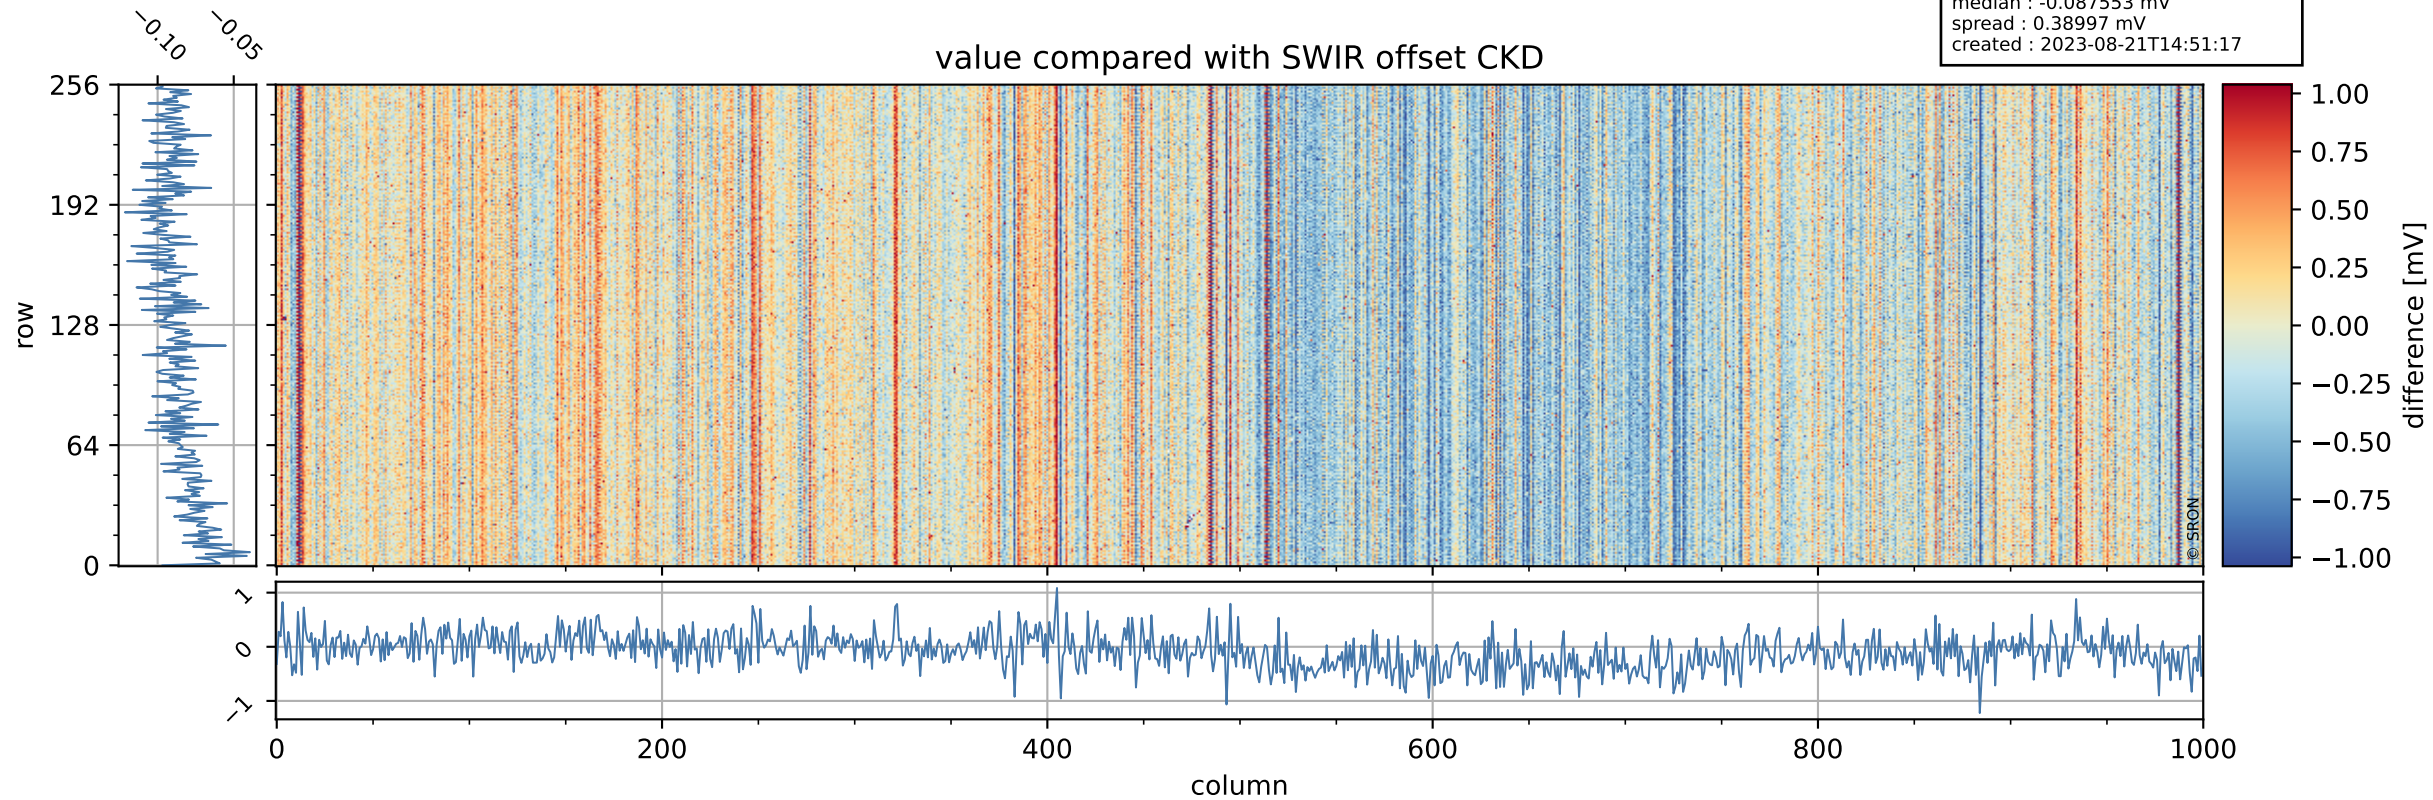

Tropomi SWIR offset (official)

orbits : 19 in [16522, 16567]
coverage : 2020-12-21 / 2020-12-24
median : 0.52592 V
spread : 0.035909 V
created : 2023-08-21T14:51:16

value detector map

Tropomi SWIR offset (official)

orbits : 19 in [16522, 16567]
coverage : 2020-12-21 / 2020-12-24
median : 28.613 μV
spread : 14.439 μV
created : 2023-08-21T14:51:16

Tropomi SWIR offset (official)

value compared with SWIR offset CKD

orbits : 19 in [16522, 16567]
coverage : 2020-12-21 / 2020-12-24
median : -0.087553 mV
spread : 0.38997 mV
created : 2023-08-21T14:51:17

Tropomi SWIR offset (official) ground-tracks of Sentinel-5P

orbits : 19 in [16522, 16567]
coverage : 2020-12-21 / 2020-12-24
created : 2023-08-21T14:51:17

Tropomi SWIR offset (official)

orbits : [2827, 16567]
coverage : 2018-04-30 / 2020-12-24
created : 2023-08-21T14:51:18

trend of detector median & temperatures