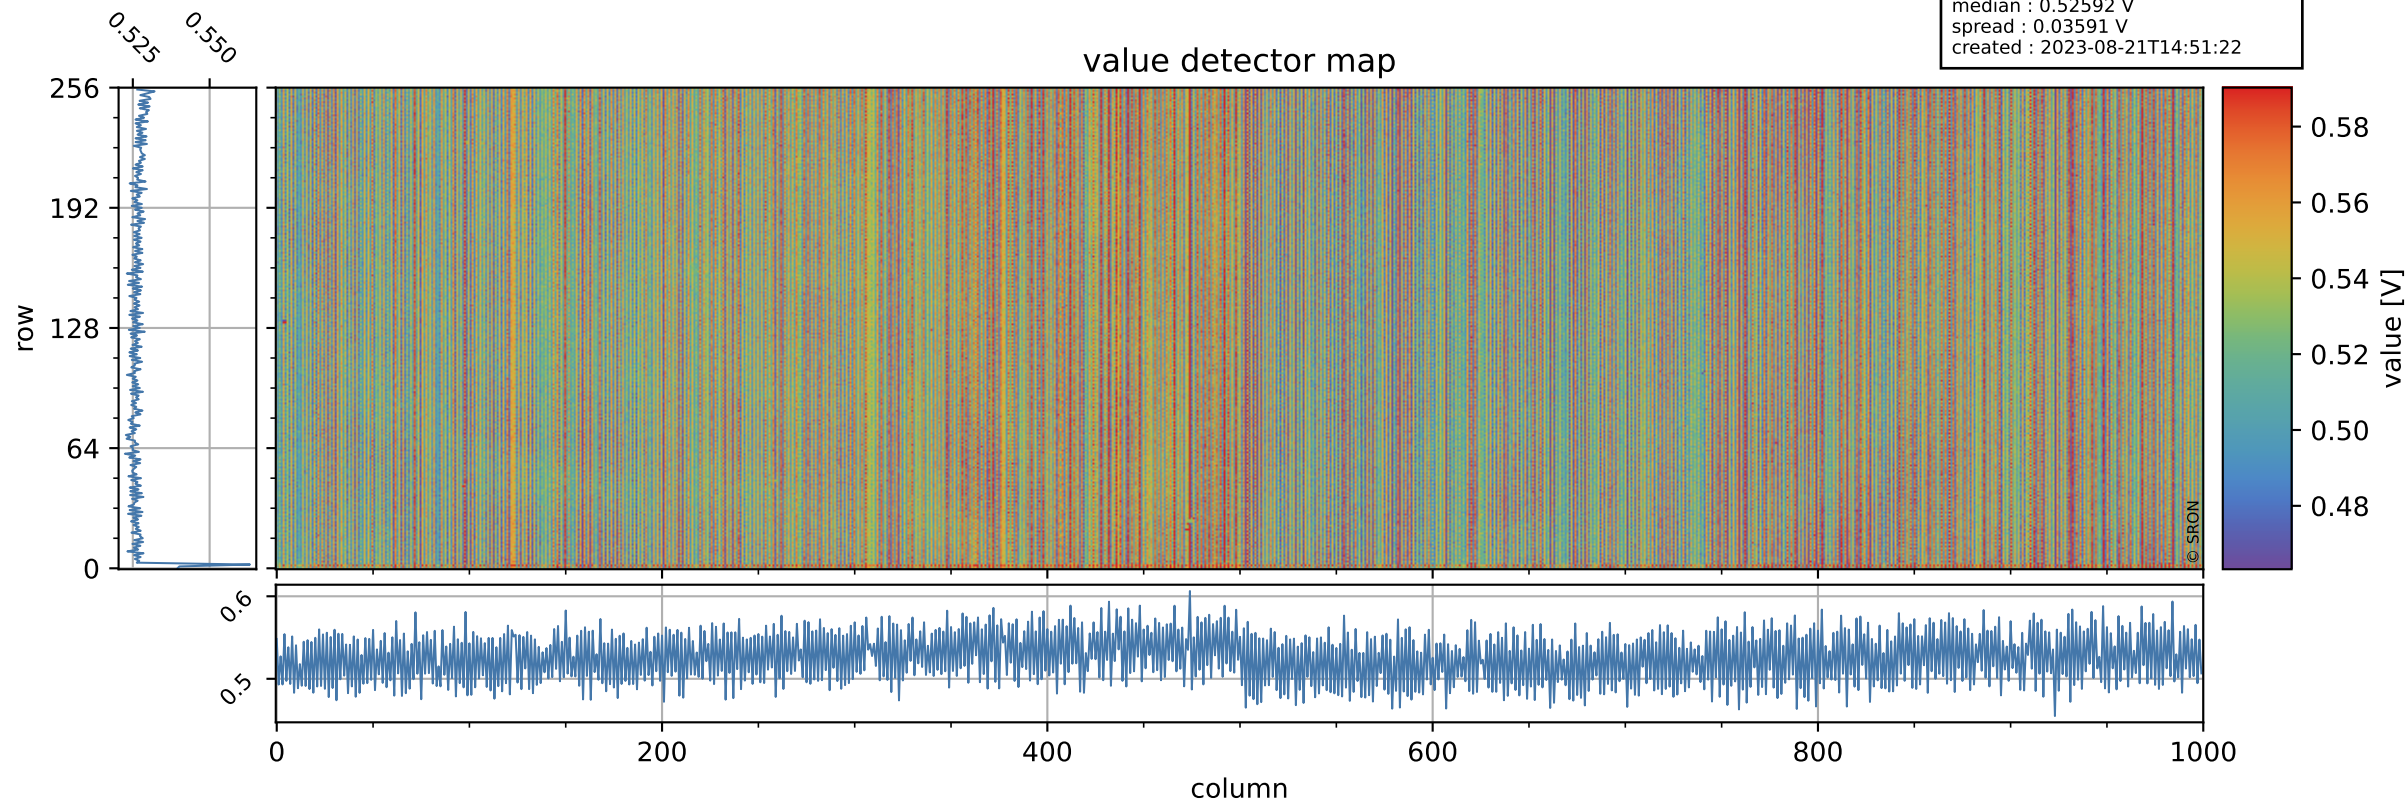

Tropomi SWIR offset (official)

orbits : 20 in [16552, 16597]
coverage : 2020-12-23 / 2020-12-26
median : 0.52592 V
spread : 0.03591 V
created : 2023-08-21T14:51:22

value detector map

Tropomi SWIR offset (official)

orbits : 20 in [16552, 16597]
coverage : 2020-12-23 / 2020-12-26
median : 27.707 μV
spread : 14.103 μV
created : 2023-08-21T14:51:23

Tropomi SWIR offset (official)

orbits : 20 in [16552, 16597]
coverage : 2020-12-23 / 2020-12-26
median : -0.099367 mV
spread : 0.39042 mV
created : 2023-08-21T14:51:23

value compared with SWIR offset CKD

Tropomi SWIR offset (official) ground-tracks of Sentinel-5P

orbits : 20 in [16552, 16597]
coverage : 2020-12-23 / 2020-12-26
created : 2023-08-21T14:51:23

Tropomi SWIR offset (official)

orbits : [2827, 16597]
coverage : 2018-04-30 / 2020-12-26
created : 2023-08-21T14:51:24

trend of detector median & temperatures