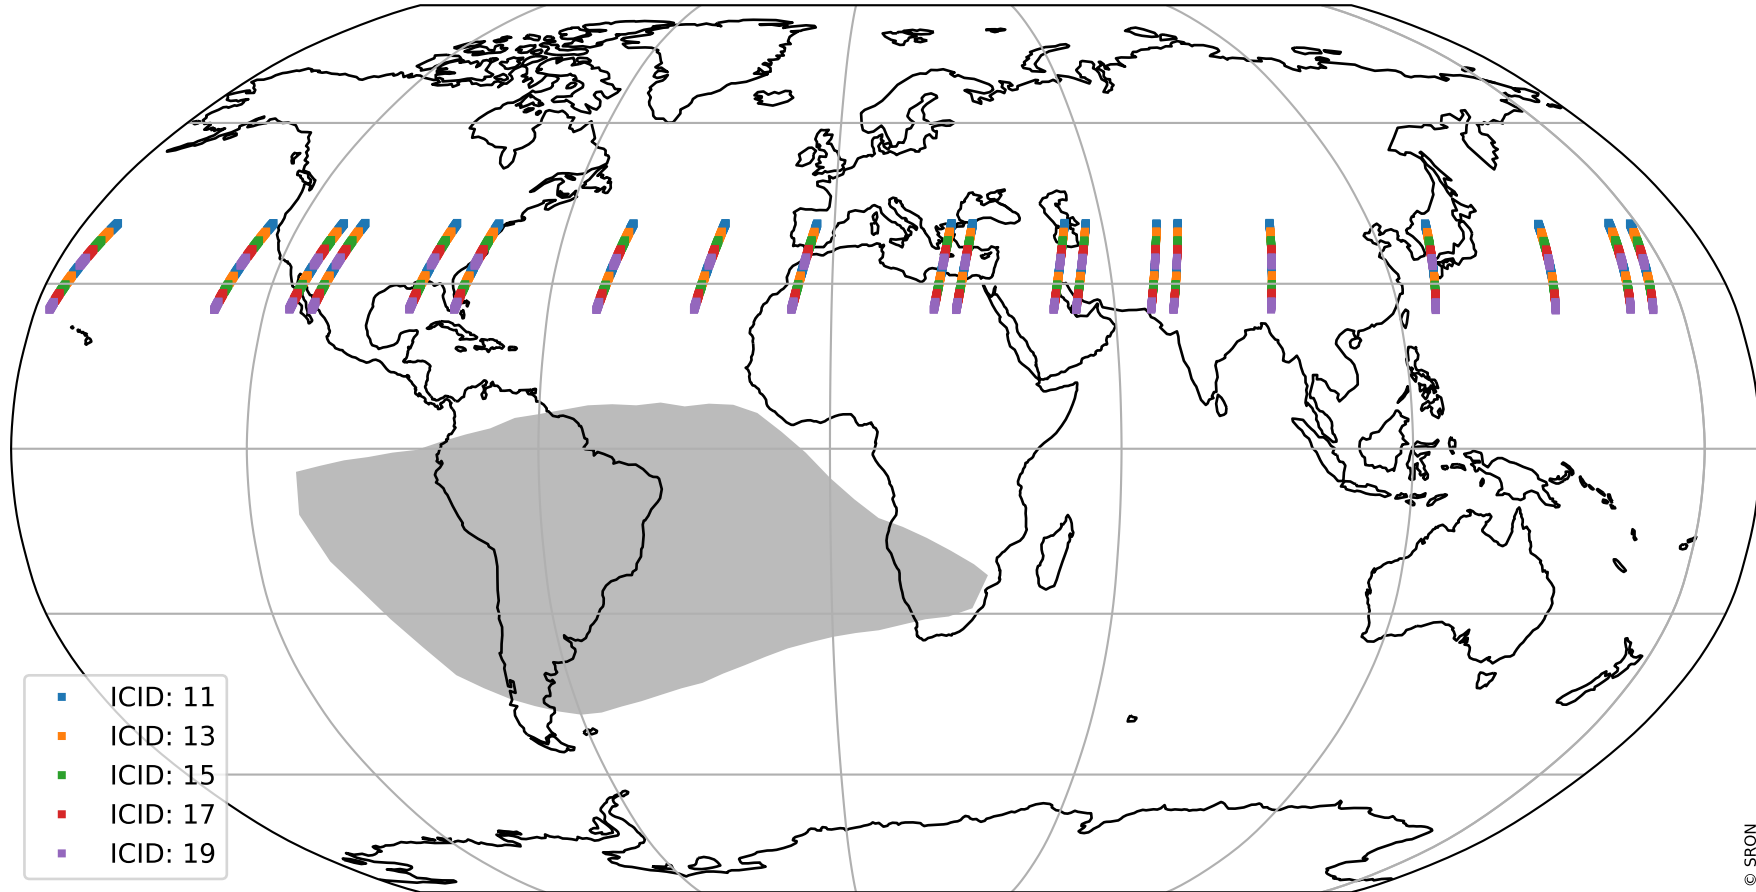

Tropomi SWIR offset (official)

orbits : 20 in [16552, 16597]
coverage : 2020-12-23 / 2020-12-26
median : 0.52592 V
spread : 0.03591 V
created : 2023-08-21T14:51:22

value detector map

Tropomi SWIR offset (official)

orbits : 20 in [16552, 16597]
coverage : 2020-12-23 / 2020-12-26
median : 27.707 μV
spread : 14.103 μV
created : 2023-08-21T14:51:23

Tropomi SWIR offset (official)

orbits : 20 in [16552, 16597]
coverage : 2020-12-23 / 2020-12-26
median : -0.099367 mV
spread : 0.39042 mV
created : 2023-08-21T14:51:23

value compared with SWIR offset CKD

Tropomi SWIR offset (official) ground-tracks of Sentinel-5P

orbits : 20 in [16552, 16597]
coverage : 2020-12-23 / 2020-12-26
created : 2023-08-21T14:51:23

Tropomi SWIR offset (official)

orbits : [2827, 16597]
coverage : 2018-04-30 / 2020-12-26
created : 2023-08-21T14:51:24

trend of detector median & temperatures