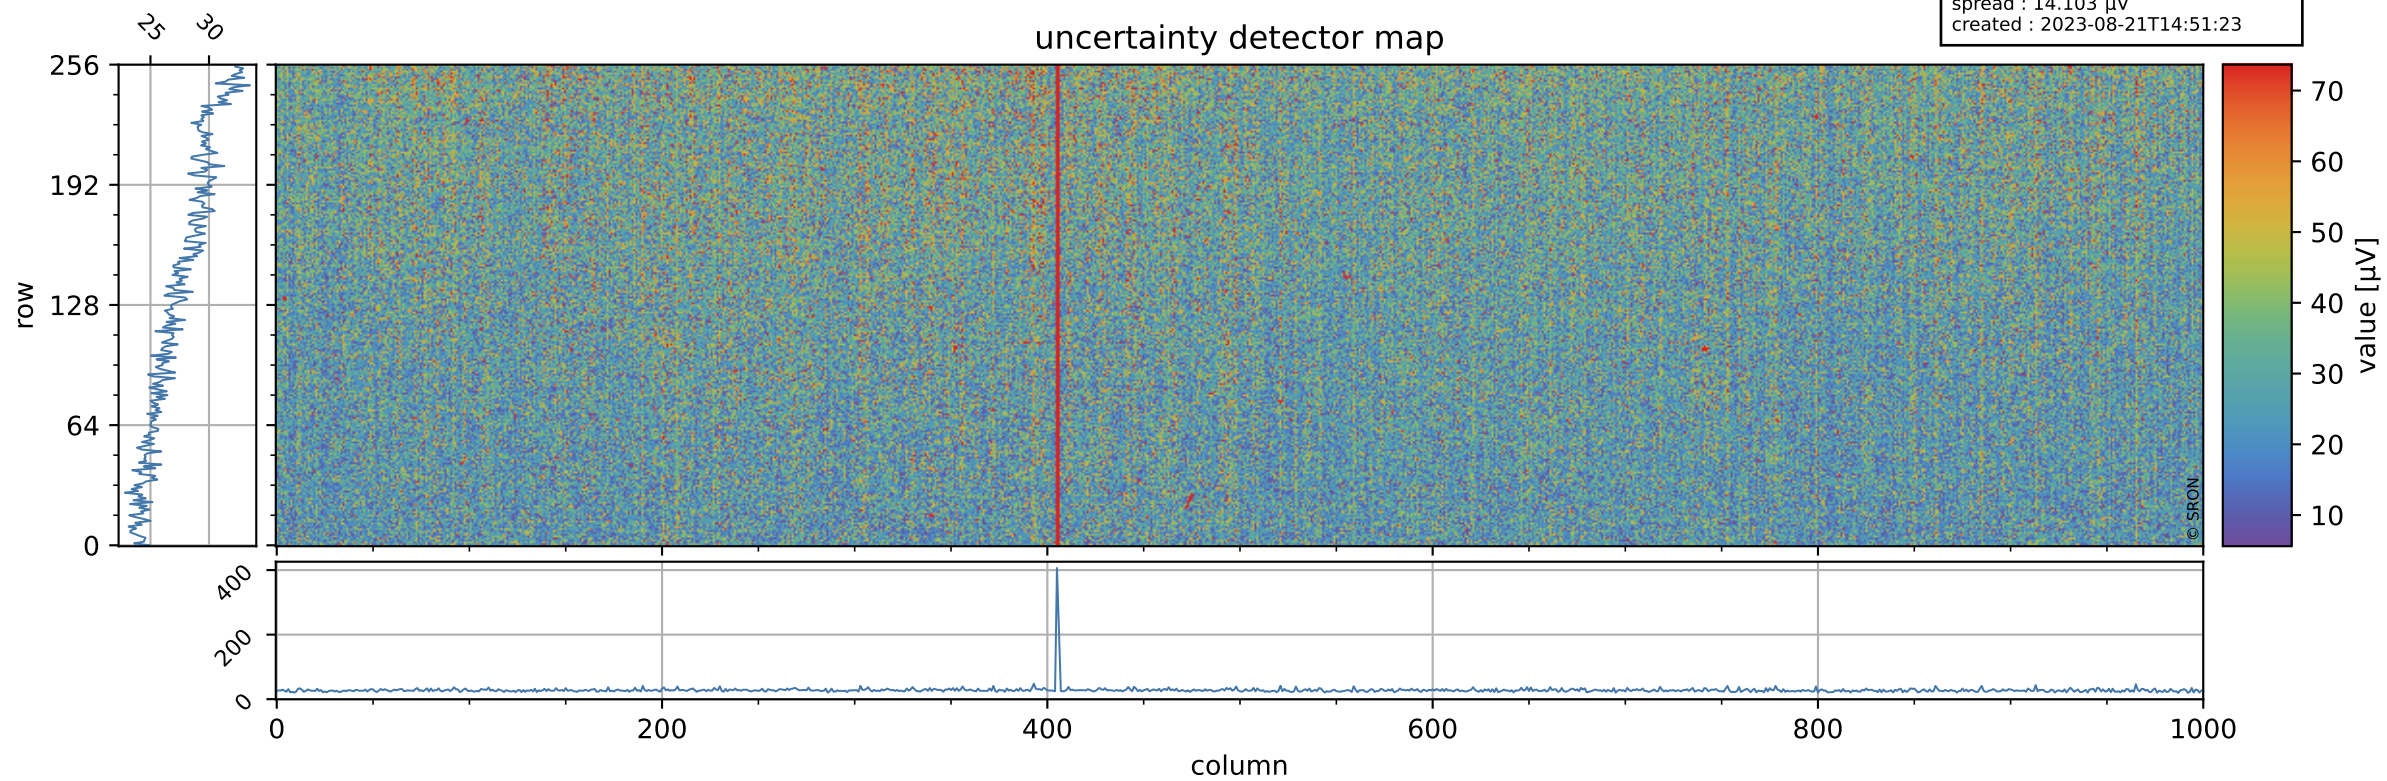

Tropomi SWIR offset (official)

orbits : 20 in [16552, 16597]
coverage : 2020-12-23 / 2020-12-26
median : 0.52592 V
spread : 0.03591 V
created : 2023-08-21T14:51:22

value detector map

Tropomi SWIR offset (official)

orbits : 20 in [16552, 16597]
coverage : 2020-12-23 / 2020-12-26
median : 27.707 μV
spread : 14.103 μV
created : 2023-08-21T14:51:23

Tropomi SWIR offset (official)

orbits : 20 in [16552, 16597]
coverage : 2020-12-23 / 2020-12-26
median : -0.099367 mV
spread : 0.39042 mV
created : 2023-08-21T14:51:23

value compared with SWIR offset CKD

Tropomi SWIR offset (official) ground-tracks of Sentinel-5P

orbits : 20 in [16552, 16597]
coverage : 2020-12-23 / 2020-12-26
created : 2023-08-21T14:51:23

Tropomi SWIR offset (official)

orbits : [2827, 16597]
coverage : 2018-04-30 / 2020-12-26
created : 2023-08-21T14:51:24

trend of detector median & temperatures