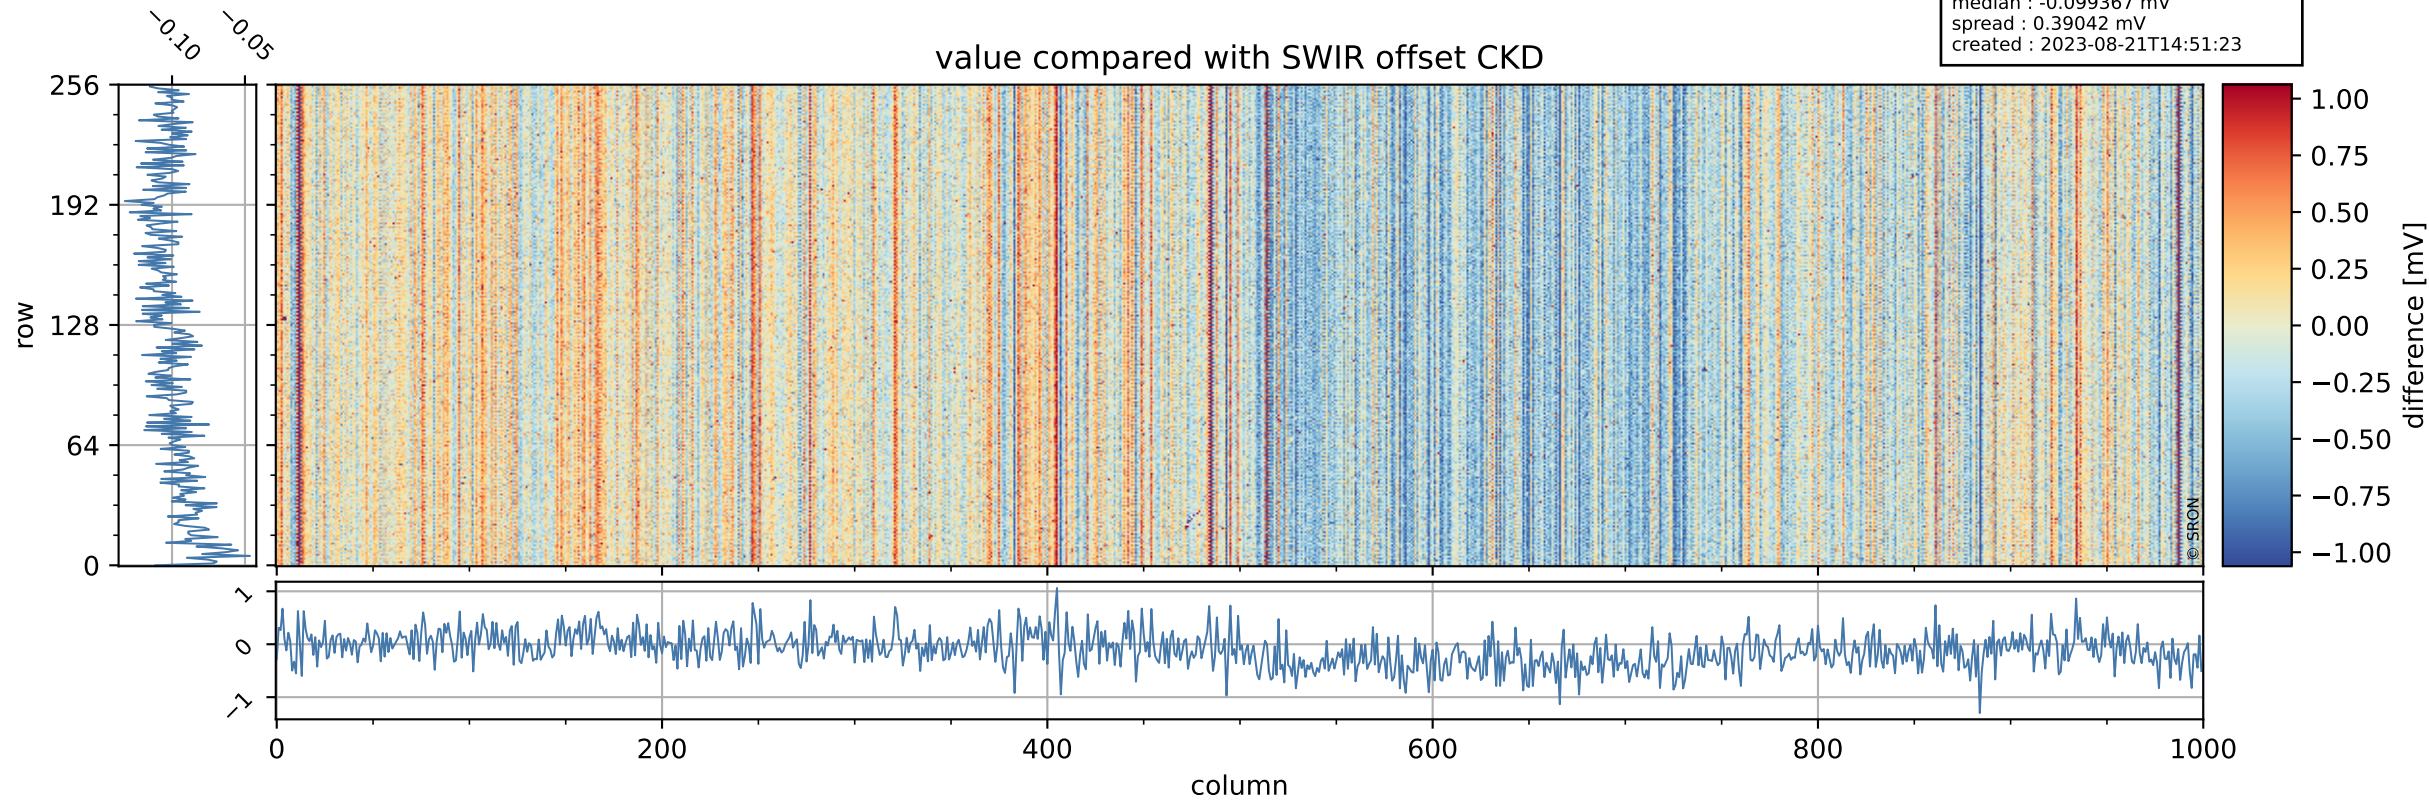

Tropomi SWIR offset (official)

orbits : 20 in [16552, 16597]
coverage : 2020-12-23 / 2020-12-26
median : 0.52592 V
spread : 0.03591 V
created : 2023-08-21T14:51:22

value detector map

Tropomi SWIR offset (official)

orbits : 20 in [16552, 16597]
coverage : 2020-12-23 / 2020-12-26
median : 27.707 μV
spread : 14.103 μV
created : 2023-08-21T14:51:23

Tropomi SWIR offset (official)

orbits : 20 in [16552, 16597]
coverage : 2020-12-23 / 2020-12-26
median : -0.099367 mV
spread : 0.39042 mV
created : 2023-08-21T14:51:23

value compared with SWIR offset CKD

Tropomi SWIR offset (official) ground-tracks of Sentinel-5P

orbits : 20 in [16552, 16597]
coverage : 2020-12-23 / 2020-12-26
created : 2023-08-21T14:51:23

Tropomi SWIR offset (official)

orbits : [2827, 16597]
coverage : 2018-04-30 / 2020-12-26
created : 2023-08-21T14:51:24

trend of detector median & temperatures