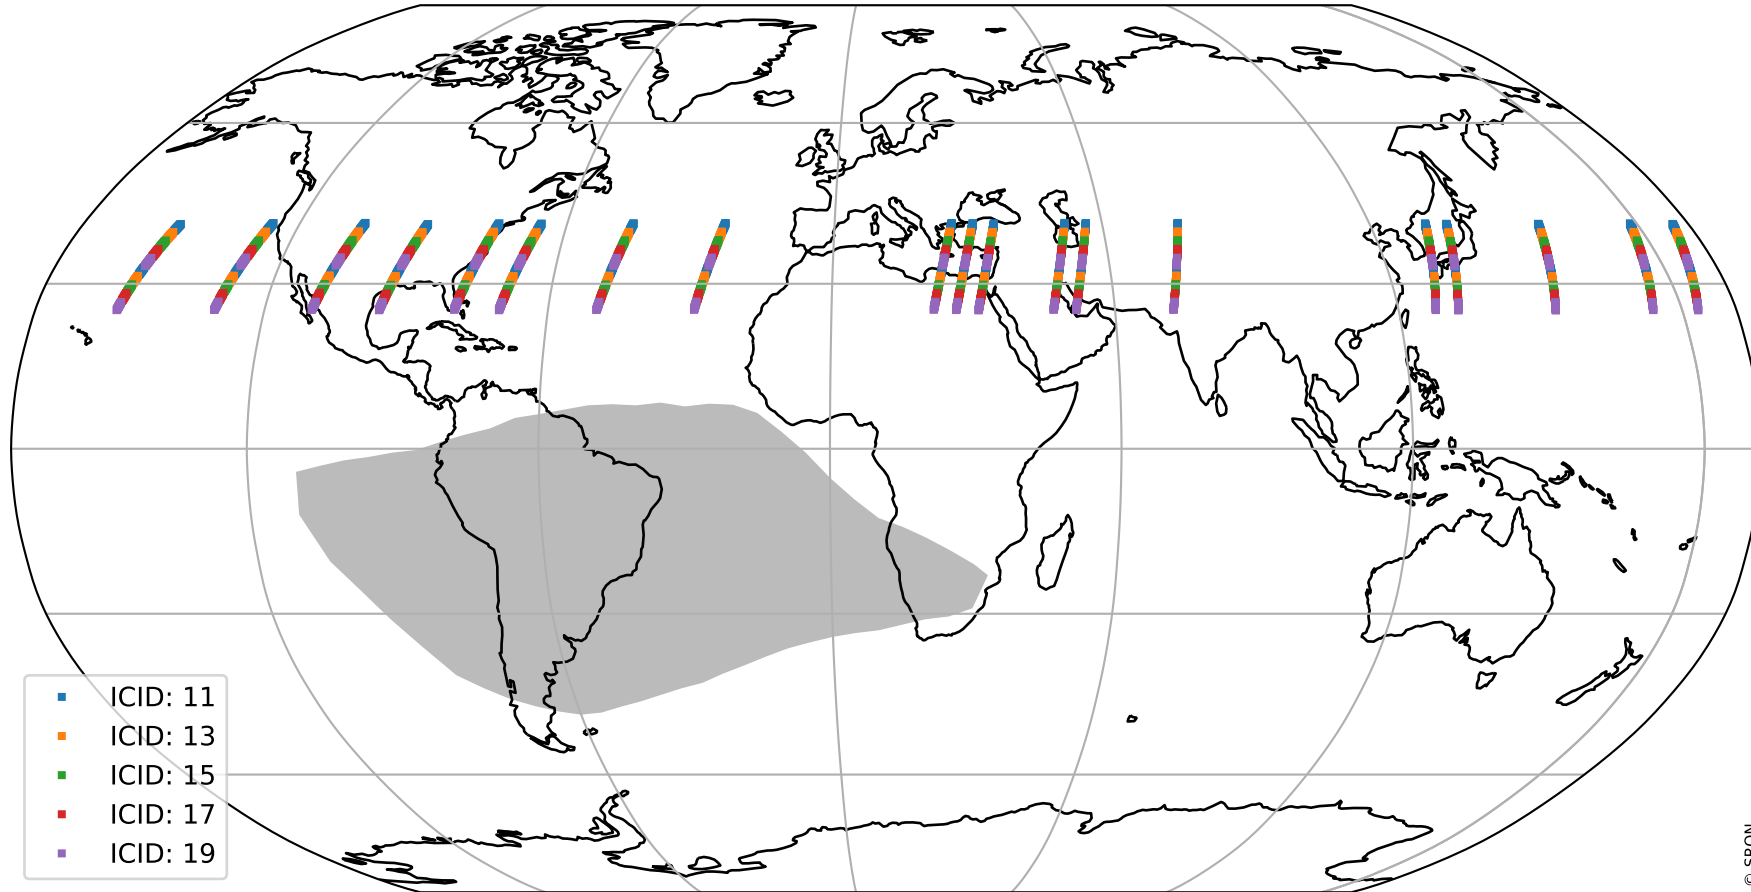

Tropomi SWIR offset (official)

orbits : 19 in [16567, 16612]
coverage : 2020-12-24 / 2020-12-27
median : 0.52592 V
spread : 0.035912 V
created : 2023-08-21T14:51:25

value detector map

Tropomi SWIR offset (official)

orbits : 19 in [16567, 16612]
coverage : 2020-12-24 / 2020-12-27
median : 27.507 μV
spread : 14.005 μV
created : 2023-08-21T14:51:26

Tropomi SWIR offset (official)

value compared with SWIR offset CKD

orbits : 19 in [16567, 16612]
coverage : 2020-12-24 / 2020-12-27
median : -0.093526 mV
spread : 0.39013 mV
created : 2023-08-21T14:51:26

Tropomi SWIR offset (official) ground-tracks of Sentinel-5P

orbits : 19 in [16567, 16612]
coverage : 2020-12-24 / 2020-12-27
created : 2023-08-21T14:51:27

Tropomi SWIR offset (official)

orbits : [2827, 16612]
coverage : 2018-04-30 / 2020-12-27
created : 2023-08-21T14:51:27