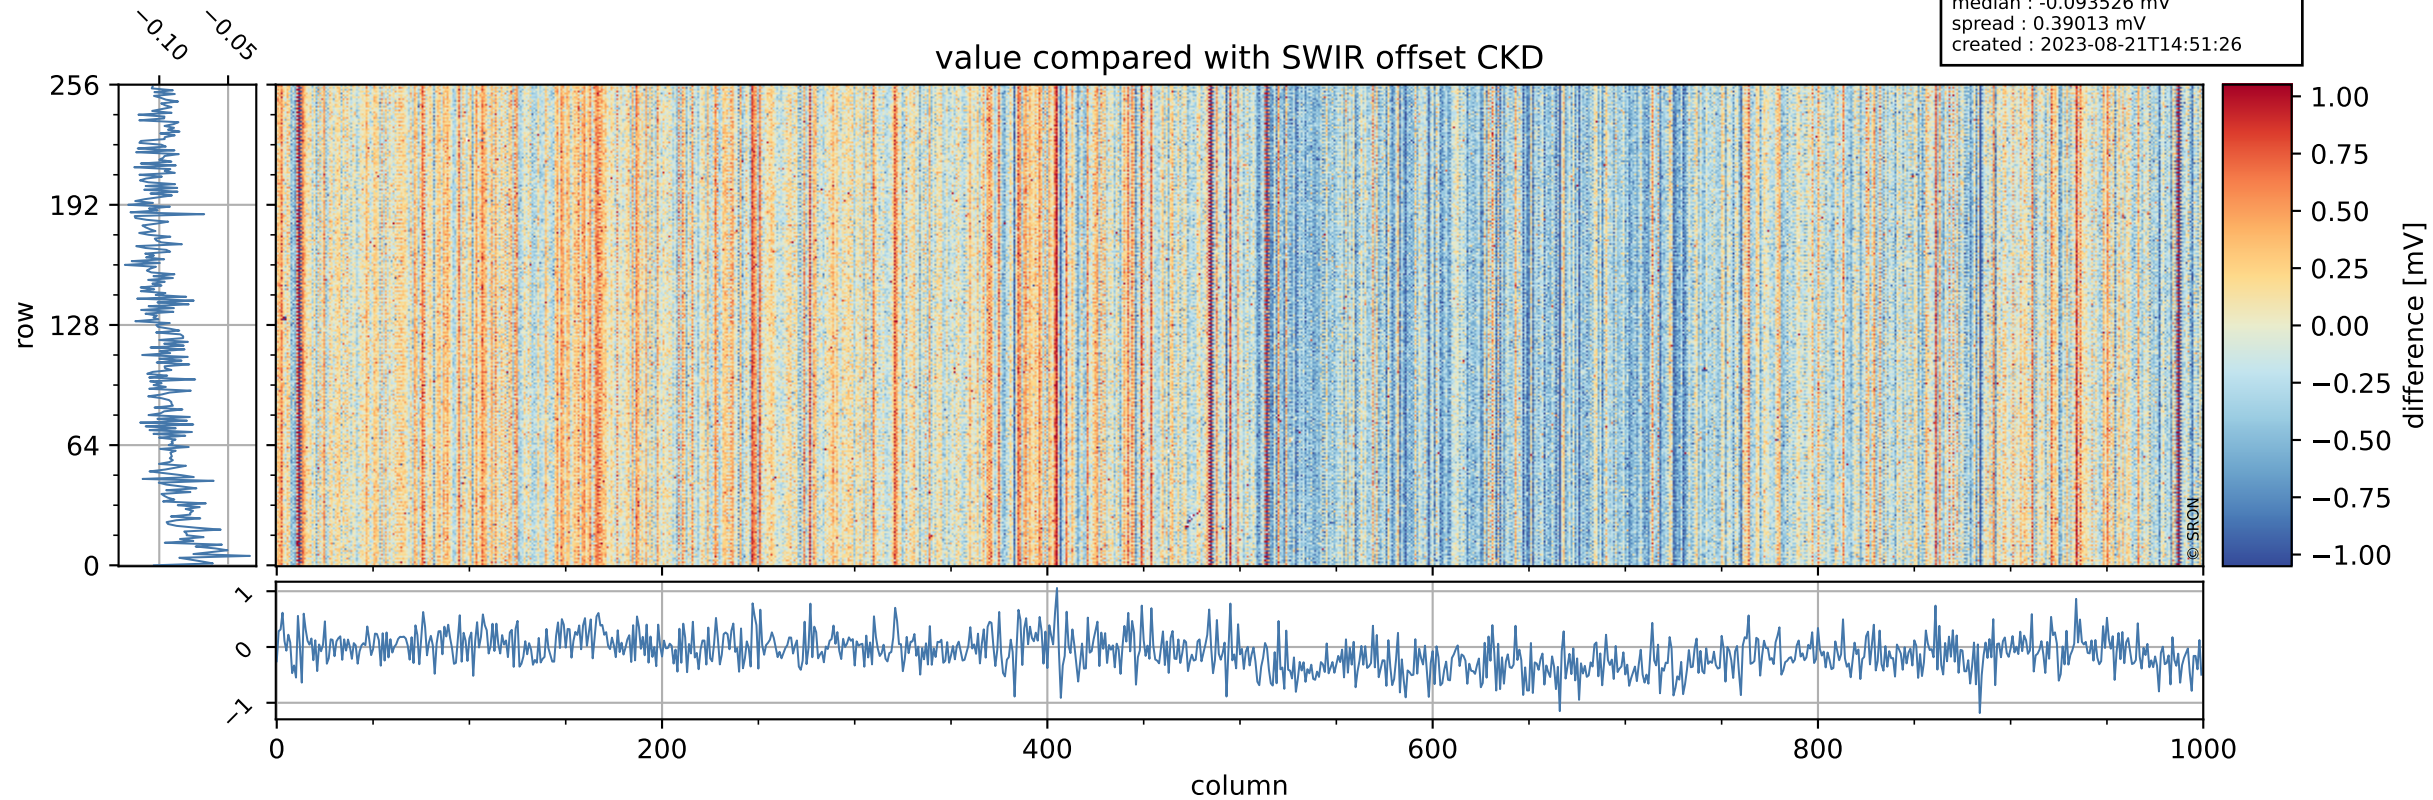

Tropomi SWIR offset (official)

orbits : 19 in [16567, 16612]
coverage : 2020-12-24 / 2020-12-27
median : 0.52592 V
spread : 0.035912 V
created : 2023-08-21T14:51:25

value detector map

Tropomi SWIR offset (official)

orbits : 19 in [16567, 16612]
coverage : 2020-12-24 / 2020-12-27
median : 27.507 μV
spread : 14.005 μV
created : 2023-08-21T14:51:26

Tropomi SWIR offset (official)

value compared with SWIR offset CKD

orbits : 19 in [16567, 16612]
coverage : 2020-12-24 / 2020-12-27
median : -0.093526 mV
spread : 0.39013 mV
created : 2023-08-21T14:51:26

Tropomi SWIR offset (official) ground-tracks of Sentinel-5P

orbits : 19 in [16567, 16612]
coverage : 2020-12-24 / 2020-12-27
created : 2023-08-21T14:51:27

Tropomi SWIR offset (official)

orbits : [2827, 16612]
coverage : 2018-04-30 / 2020-12-27
created : 2023-08-21T14:51:27

trend of detector median & temperatures