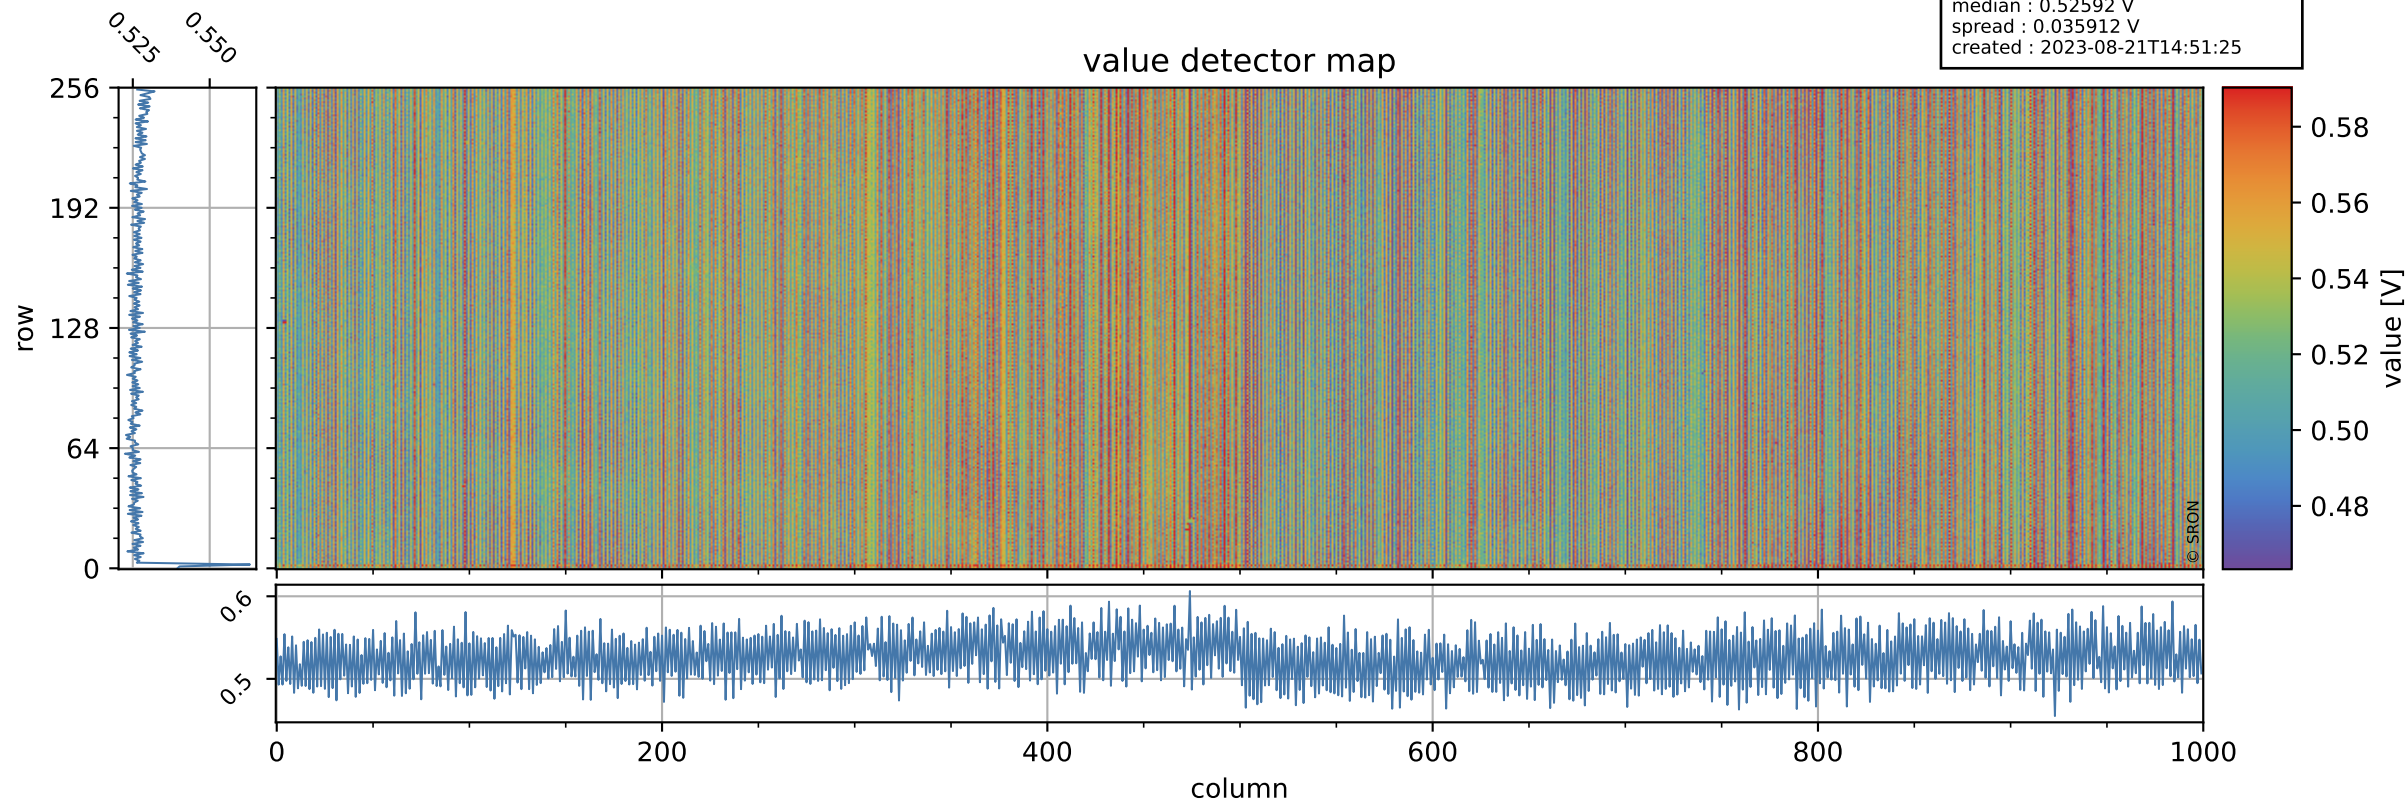

Tropomi SWIR offset (official)

orbits : 19 in [16567, 16612]
coverage : 2020-12-24 / 2020-12-27
median : 0.52592 V
spread : 0.035912 V
created : 2023-08-21T14:51:25

value detector map

Tropomi SWIR offset (official)

orbits : 19 in [16567, 16612]
coverage : 2020-12-24 / 2020-12-27
median : 27.507 μV
spread : 14.005 μV
created : 2023-08-21T14:51:26

Tropomi SWIR offset (official)

value compared with SWIR offset CKD

orbits : 19 in [16567, 16612]
coverage : 2020-12-24 / 2020-12-27
median : -0.093526 mV
spread : 0.39013 mV
created : 2023-08-21T14:51:26

Tropomi SWIR offset (official) ground-tracks of Sentinel-5P

orbits : 19 in [16567, 16612]
coverage : 2020-12-24 / 2020-12-27
created : 2023-08-21T14:51:27

Tropomi SWIR offset (official)

orbits : [2827, 16612]
coverage : 2018-04-30 / 2020-12-27
created : 2023-08-21T14:51:27

trend of detector median & temperatures