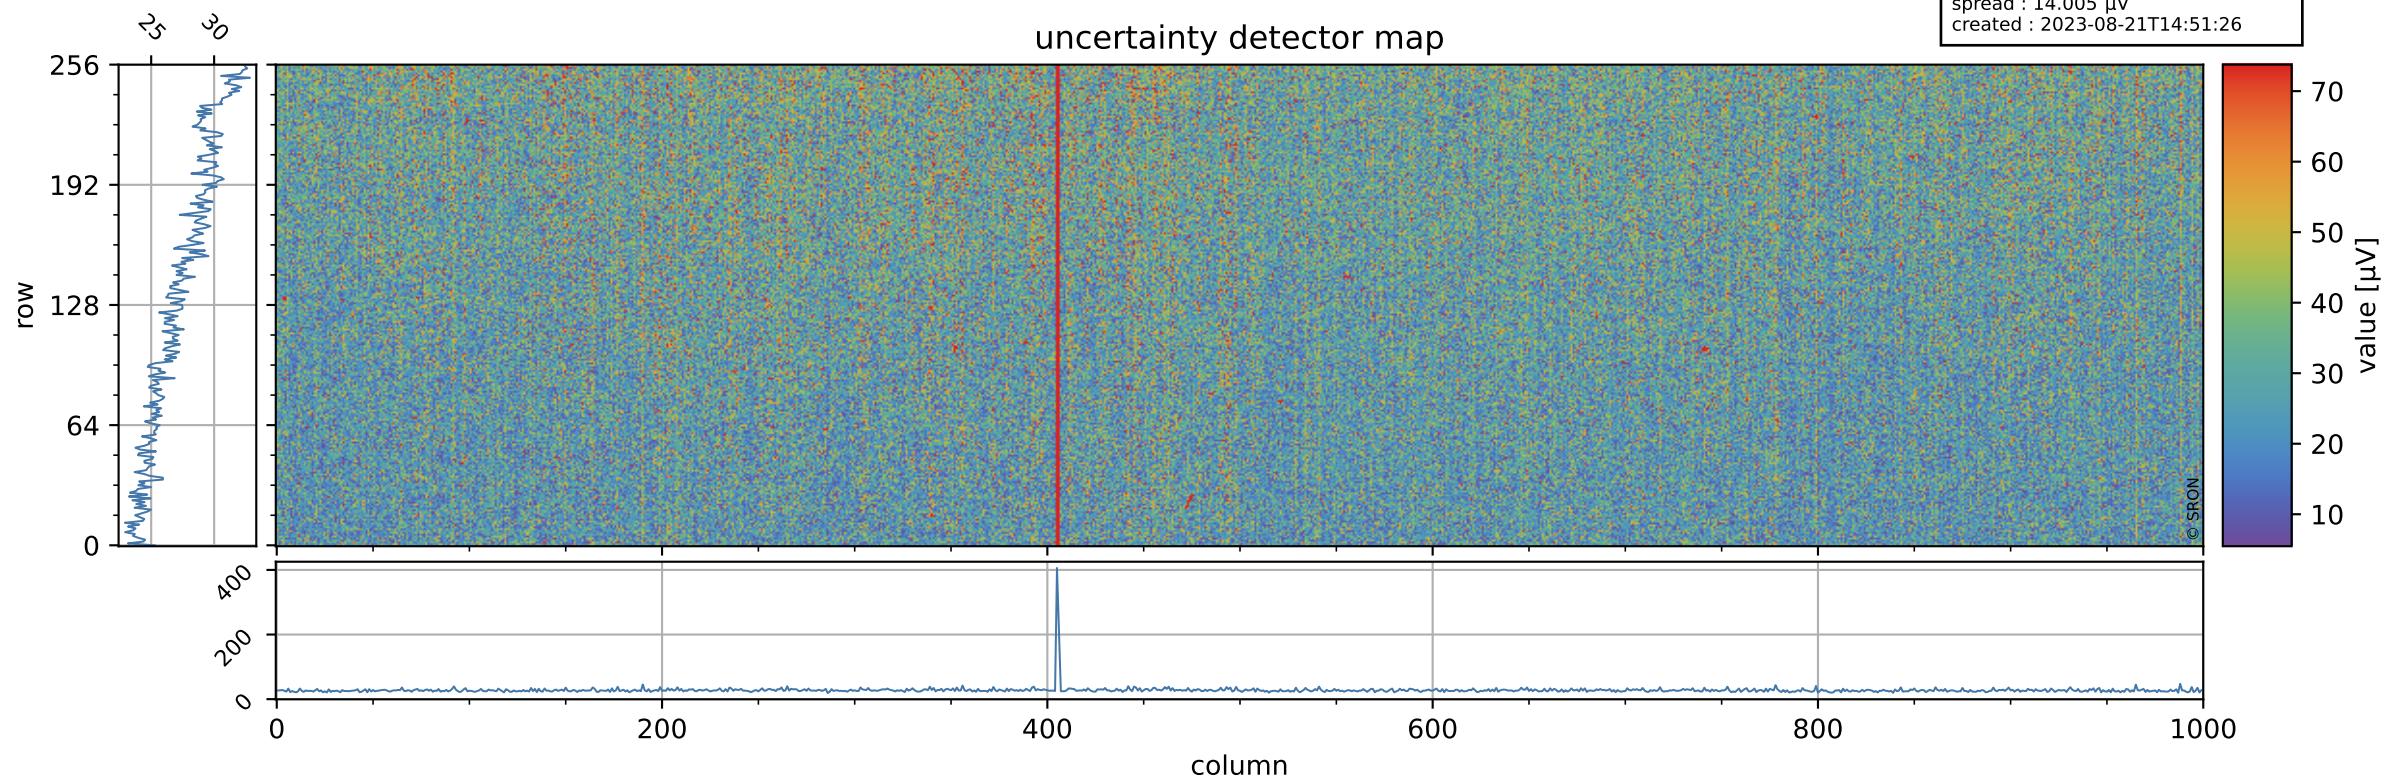

Tropomi SWIR offset (official)

orbits : 19 in [16567, 16612]
coverage : 2020-12-24 / 2020-12-27
median : 0.52592 V
spread : 0.035912 V
created : 2023-08-21T14:51:25

value detector map

Tropomi SWIR offset (official)

orbits : 19 in [16567, 16612]
coverage : 2020-12-24 / 2020-12-27
median : 27.507 μV
spread : 14.005 μV
created : 2023-08-21T14:51:26

Tropomi SWIR offset (official)

value compared with SWIR offset CKD

orbits : 19 in [16567, 16612]
coverage : 2020-12-24 / 2020-12-27
median : -0.093526 mV
spread : 0.39013 mV
created : 2023-08-21T14:51:26

Tropomi SWIR offset (official) ground-tracks of Sentinel-5P

orbits : 19 in [16567, 16612]
coverage : 2020-12-24 / 2020-12-27
created : 2023-08-21T14:51:27

Tropomi SWIR offset (official)

orbits : [2827, 16612]
coverage : 2018-04-30 / 2020-12-27
created : 2023-08-21T14:51:27

trend of detector median & temperatures