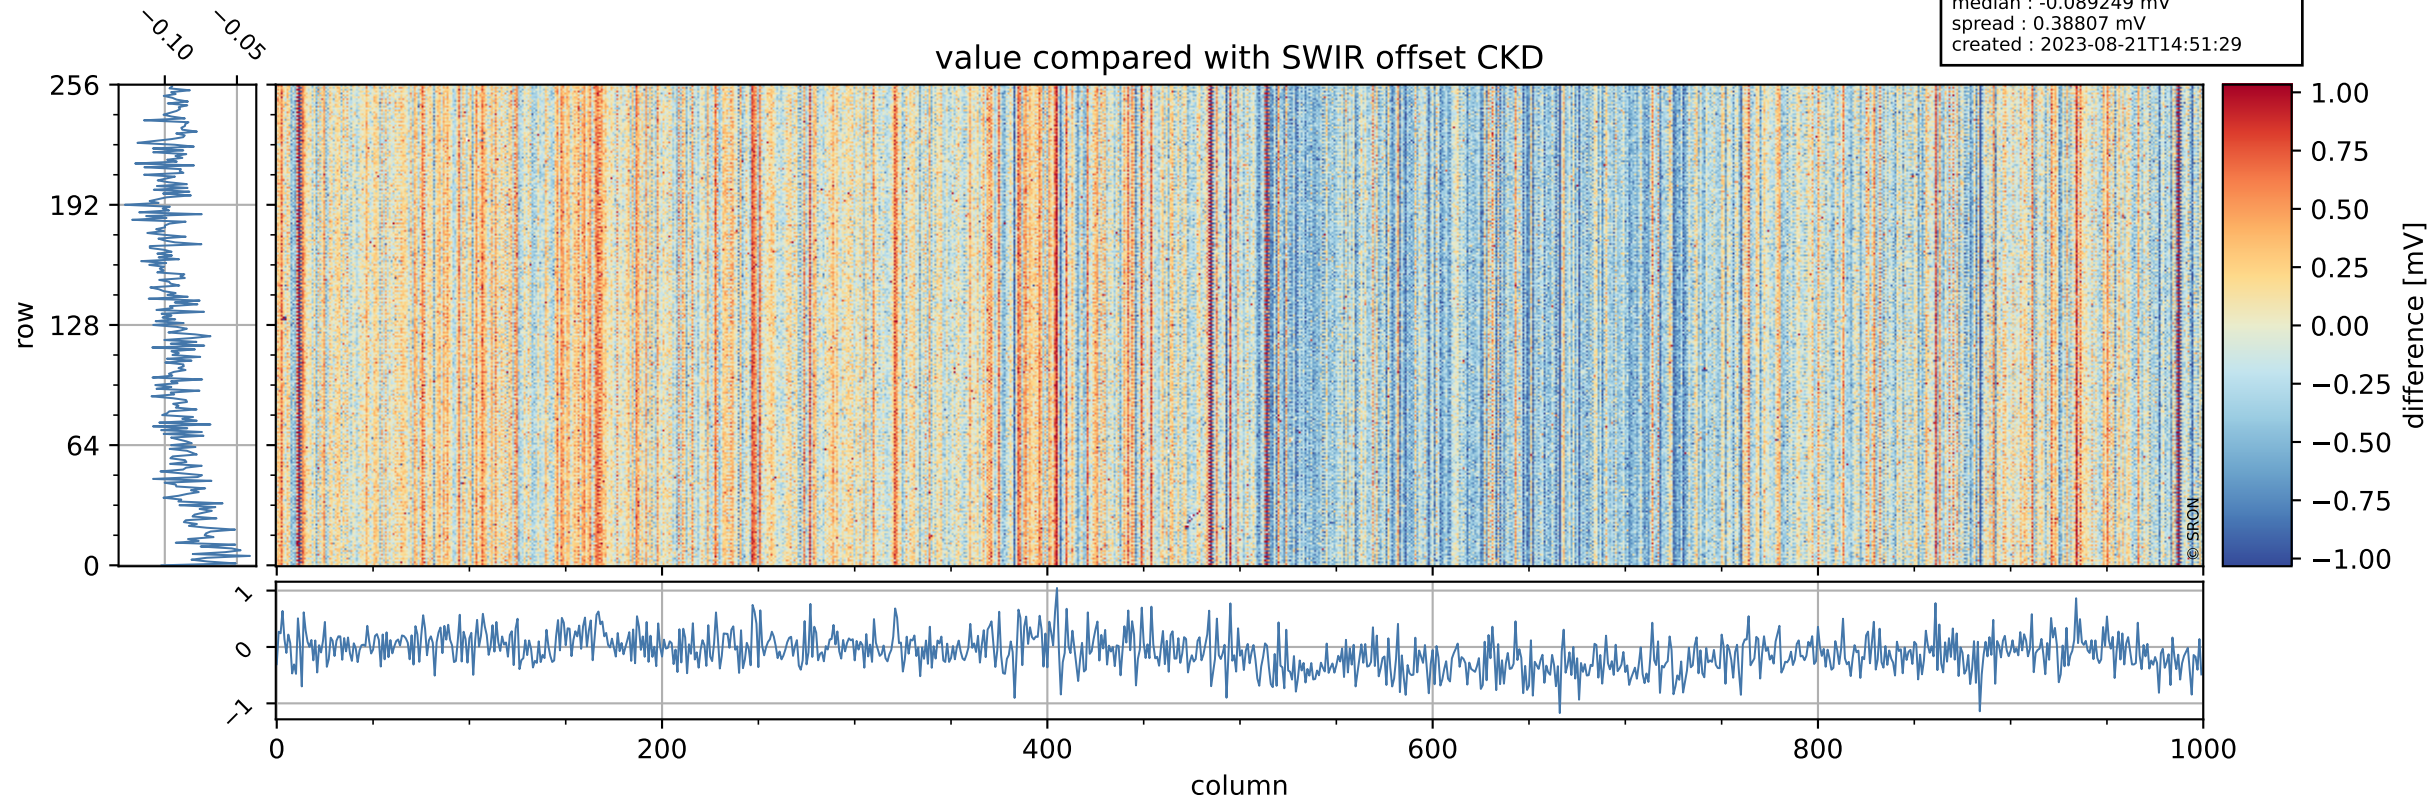

Tropomi SWIR offset (official)

orbits : 20 in [16582, 16627]
coverage : 2020-12-25 / 2020-12-28
median : 0.52593 V
spread : 0.035912 V
created : 2023-08-21T14:51:28

value detector map

Tropomi SWIR offset (official)

orbits : 20 in [16582, 16627]
coverage : 2020-12-25 / 2020-12-28
median : 27.397 μV
spread : 14.038 μV
created : 2023-08-21T14:51:29

Tropomi SWIR offset (official)

orbits : 20 in [16582, 16627]
coverage : 2020-12-25 / 2020-12-28
median : -0.089249 mV
spread : 0.38807 mV
created : 2023-08-21T14:51:29

value compared with SWIR offset CKD

Tropomi SWIR offset (official) ground-tracks of Sentinel-5P

orbits : 20 in [16582, 16627]
coverage : 2020-12-25 / 2020-12-28
created : 2023-08-21T14:51:30

Tropomi SWIR offset (official)

orbits : [2827, 16627]
coverage : 2018-04-30 / 2020-12-28
created : 2023-08-21T14:51:31

trend of detector median & temperatures