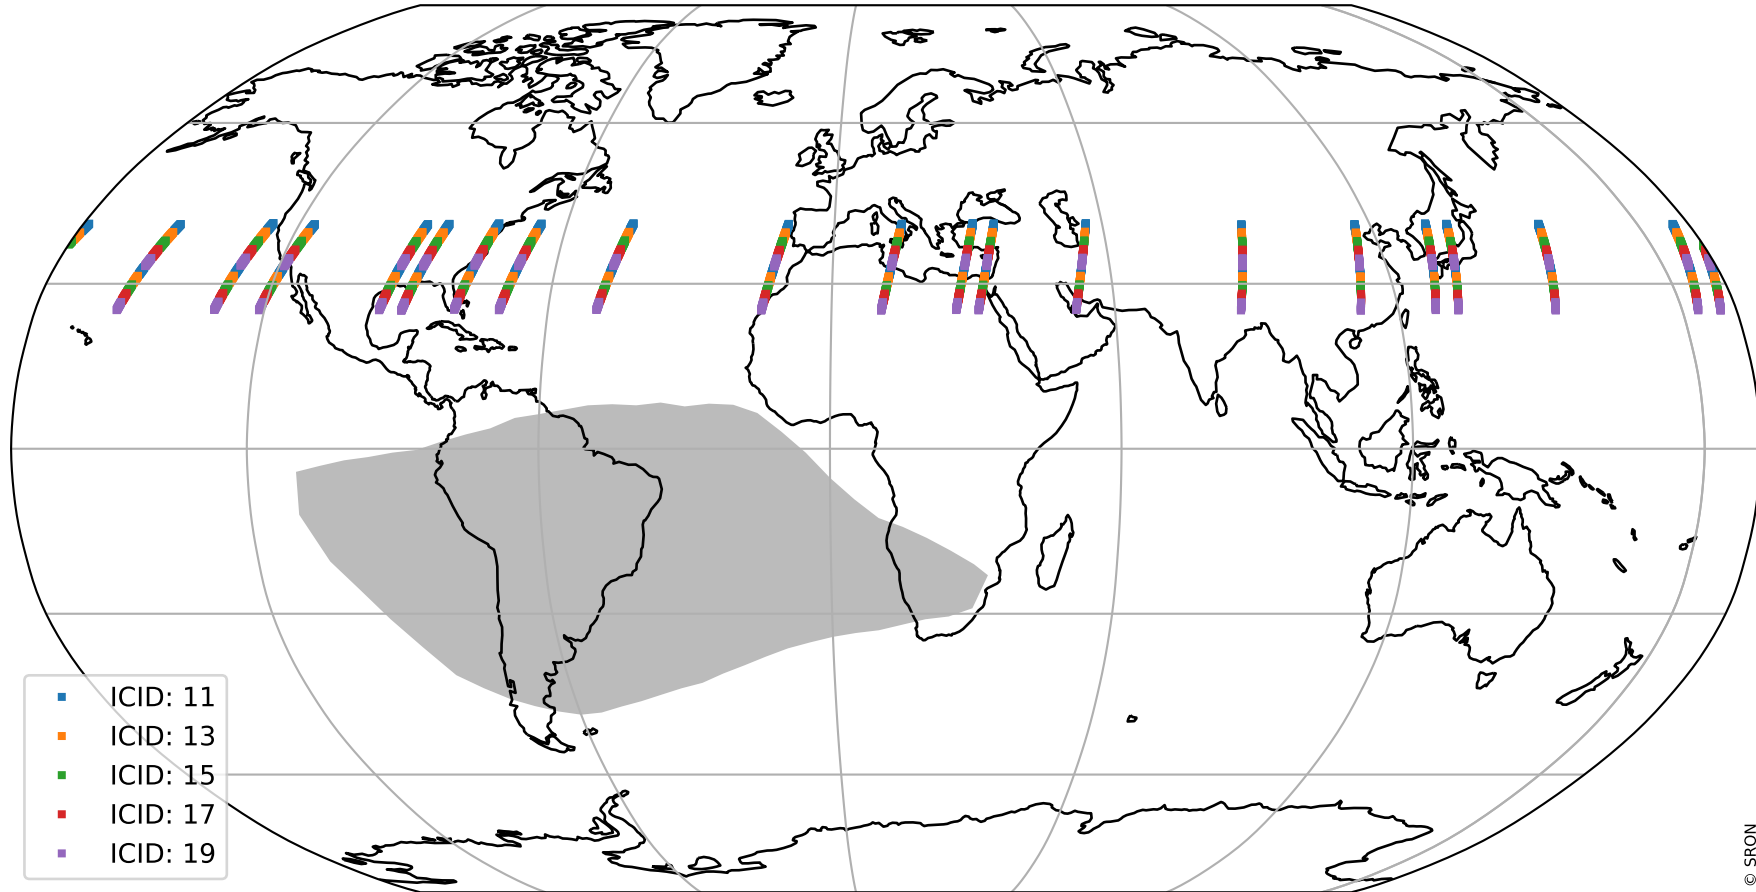

Tropomi SWIR offset (official)

orbits : 20 in [16582, 16627]
coverage : 2020-12-25 / 2020-12-28
median : 0.52593 V
spread : 0.035912 V
created : 2023-08-21T14:51:28

value detector map

Tropomi SWIR offset (official)

orbits : 20 in [16582, 16627]
coverage : 2020-12-25 / 2020-12-28
median : 27.397 μV
spread : 14.038 μV
created : 2023-08-21T14:51:29

Tropomi SWIR offset (official)

orbits : 20 in [16582, 16627]
coverage : 2020-12-25 / 2020-12-28
median : -0.089249 mV
spread : 0.38807 mV
created : 2023-08-21T14:51:29

value compared with SWIR offset CKD

Tropomi SWIR offset (official) ground-tracks of Sentinel-5P

orbits : 20 in [16582, 16627]
coverage : 2020-12-25 / 2020-12-28
created : 2023-08-21T14:51:30

Tropomi SWIR offset (official)

orbits : [2827, 16627]
coverage : 2018-04-30 / 2020-12-28
created : 2023-08-21T14:51:31

trend of detector median & temperatures