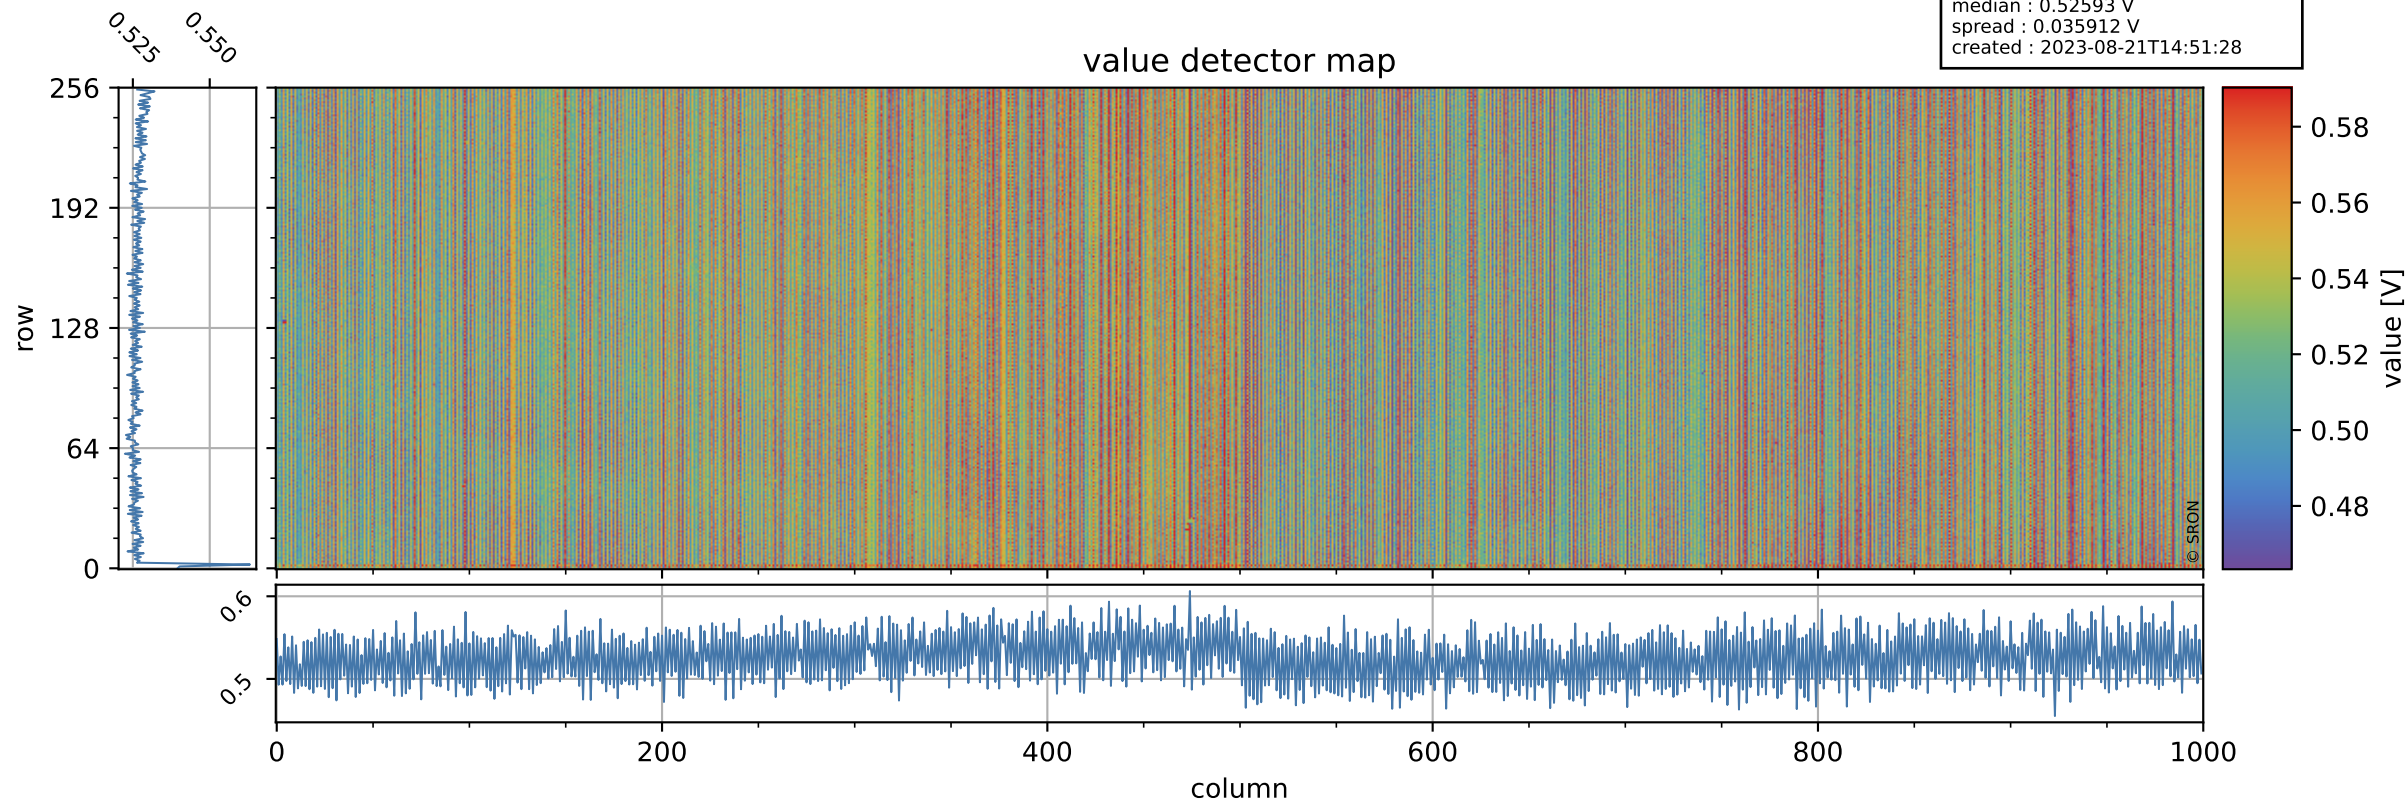

Tropomi SWIR offset (official)

orbits : 20 in [16582, 16627]
coverage : 2020-12-25 / 2020-12-28
median : 0.52593 V
spread : 0.035912 V
created : 2023-08-21T14:51:28

value detector map

Tropomi SWIR offset (official)

orbits : 20 in [16582, 16627]
coverage : 2020-12-25 / 2020-12-28
median : 27.397 μV
spread : 14.038 μV
created : 2023-08-21T14:51:29

Tropomi SWIR offset (official)

orbits : 20 in [16582, 16627]
coverage : 2020-12-25 / 2020-12-28
median : -0.089249 mV
spread : 0.38807 mV
created : 2023-08-21T14:51:29

value compared with SWIR offset CKD

Tropomi SWIR offset (official) ground-tracks of Sentinel-5P

orbits : 20 in [16582, 16627]
coverage : 2020-12-25 / 2020-12-28
created : 2023-08-21T14:51:30

Tropomi SWIR offset (official)

orbits : [2827, 16627]
coverage : 2018-04-30 / 2020-12-28
created : 2023-08-21T14:51:31

trend of detector median & temperatures