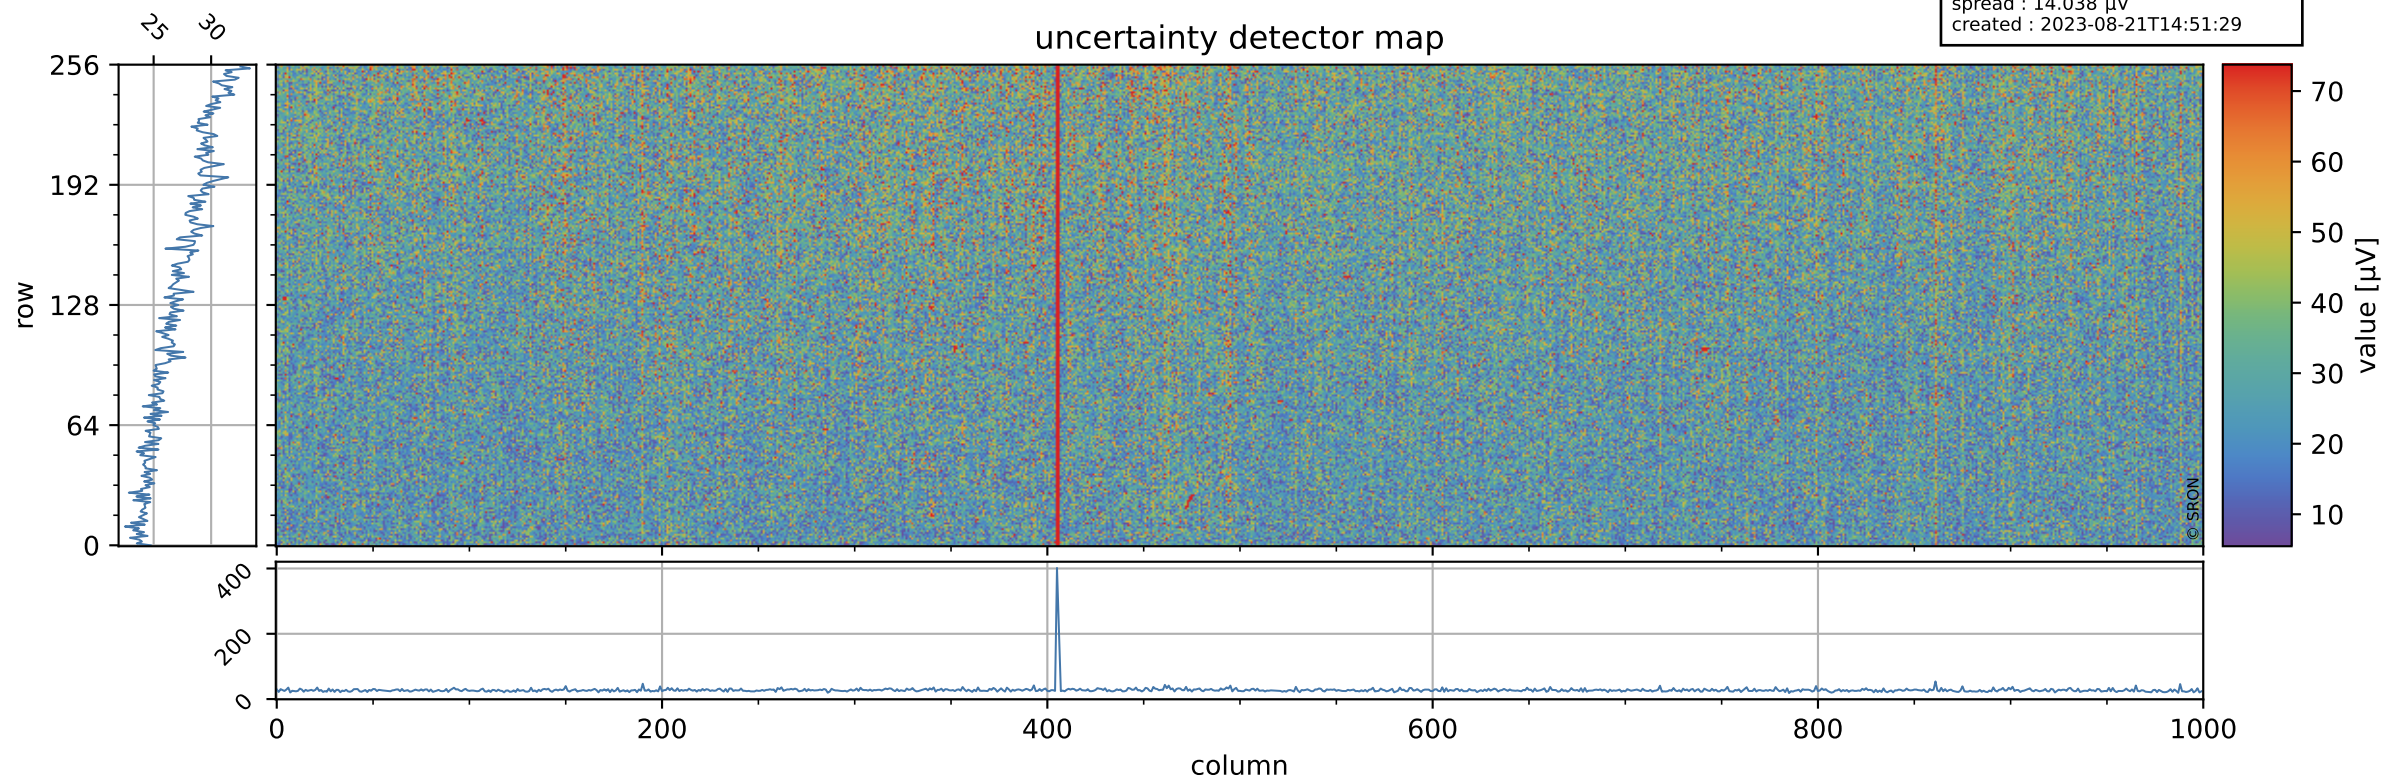

Tropomi SWIR offset (official)

orbits : 20 in [16582, 16627]
coverage : 2020-12-25 / 2020-12-28
median : 0.52593 V
spread : 0.035912 V
created : 2023-08-21T14:51:28

value detector map

Tropomi SWIR offset (official)

orbits : 20 in [16582, 16627]
coverage : 2020-12-25 / 2020-12-28
median : 27.397 μV
spread : 14.038 μV
created : 2023-08-21T14:51:29

Tropomi SWIR offset (official)

orbits : 20 in [16582, 16627]
coverage : 2020-12-25 / 2020-12-28
median : -0.089249 mV
spread : 0.38807 mV
created : 2023-08-21T14:51:29

value compared with SWIR offset CKD

Tropomi SWIR offset (official) ground-tracks of Sentinel-5P

orbits : 20 in [16582, 16627]
coverage : 2020-12-25 / 2020-12-28
created : 2023-08-21T14:51:30

Tropomi SWIR offset (official)

orbits : [2827, 16627]
coverage : 2018-04-30 / 2020-12-28
created : 2023-08-21T14:51:31

trend of detector median & temperatures