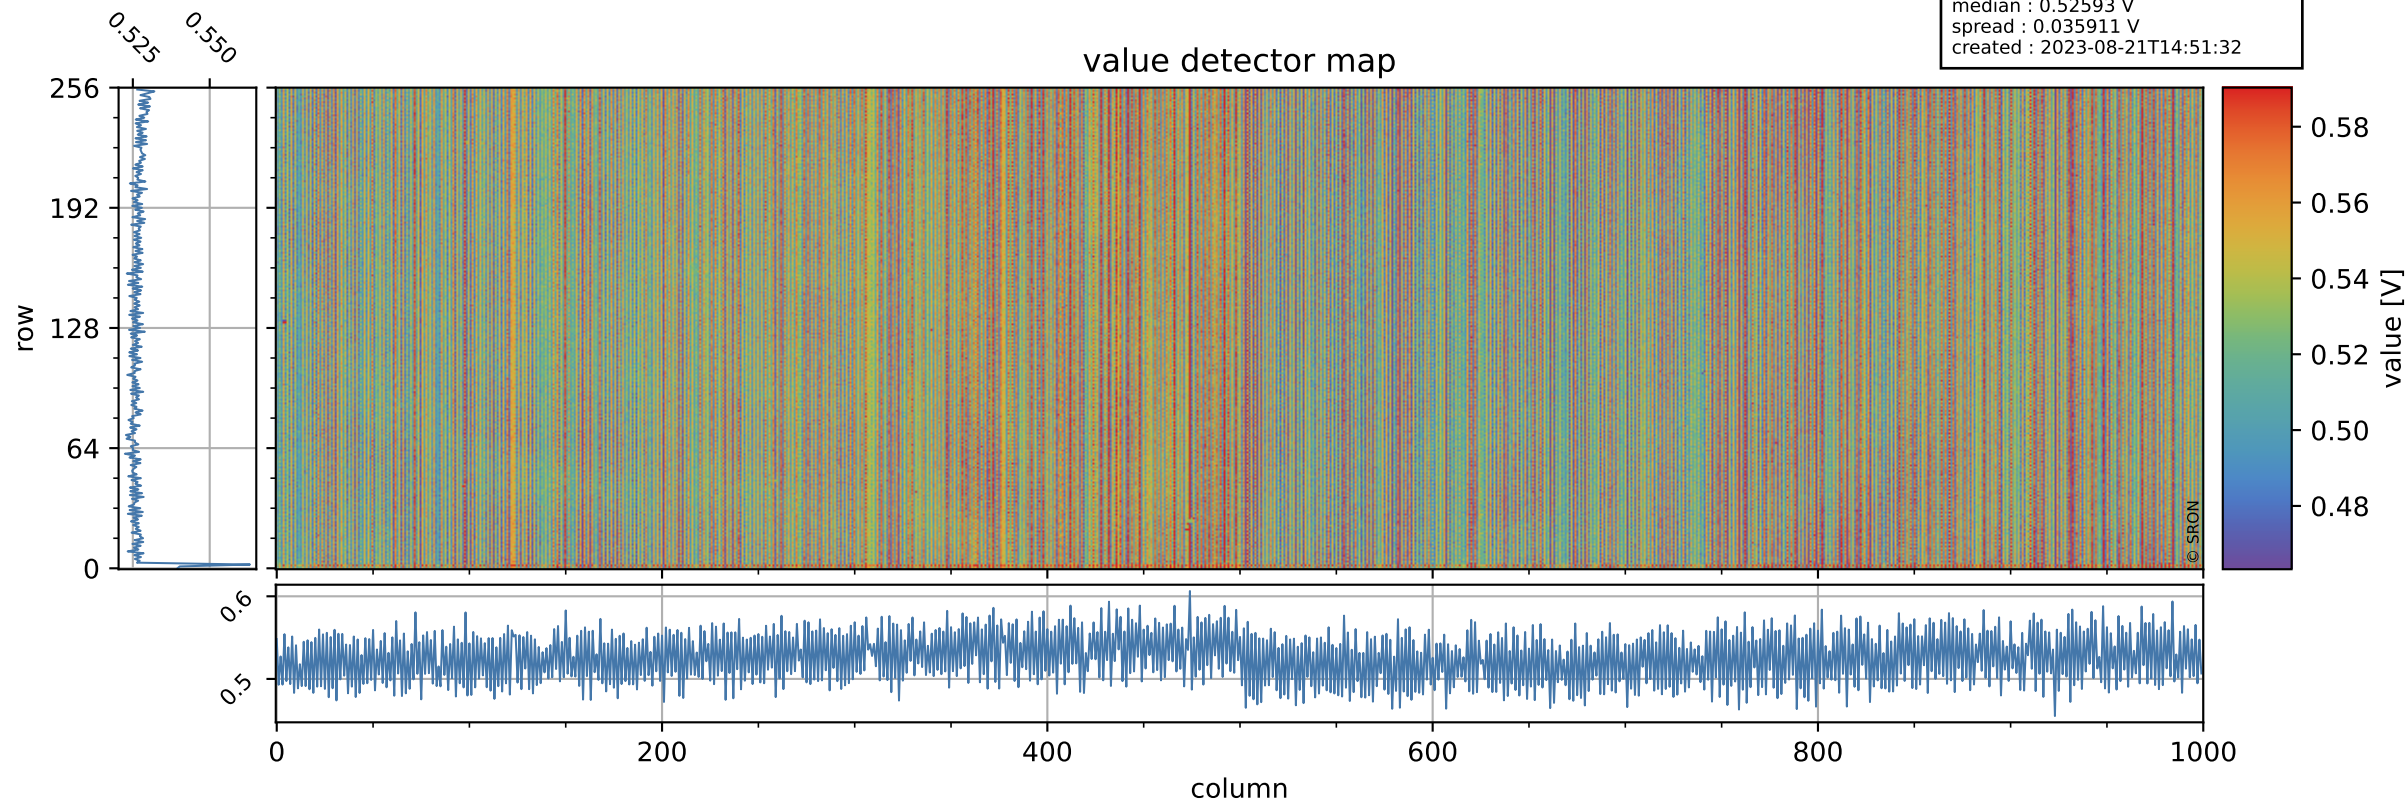

# Tropomi SWIR offset (official)

orbits : 19 in [16597, 16642]  
coverage : 2020-12-26 / 2020-12-29  
median : 0.52593 V  
spread : 0.035911 V  
created : 2023-08-21T14:51:32

## value detector map

# Tropomi SWIR offset (official)

orbits : 19 in [16597, 16642]  
coverage : 2020-12-26 / 2020-12-29  
median : 28.125  $\mu\text{V}$   
spread : 14.389  $\mu\text{V}$   
created : 2023-08-21T14:51:32

# Tropomi SWIR offset (official) ground-tracks of Sentinel-5P

orbits : 19 in [16597, 16642]  
coverage : 2020-12-26 / 2020-12-29  
created : 2023-08-21T14:51:33