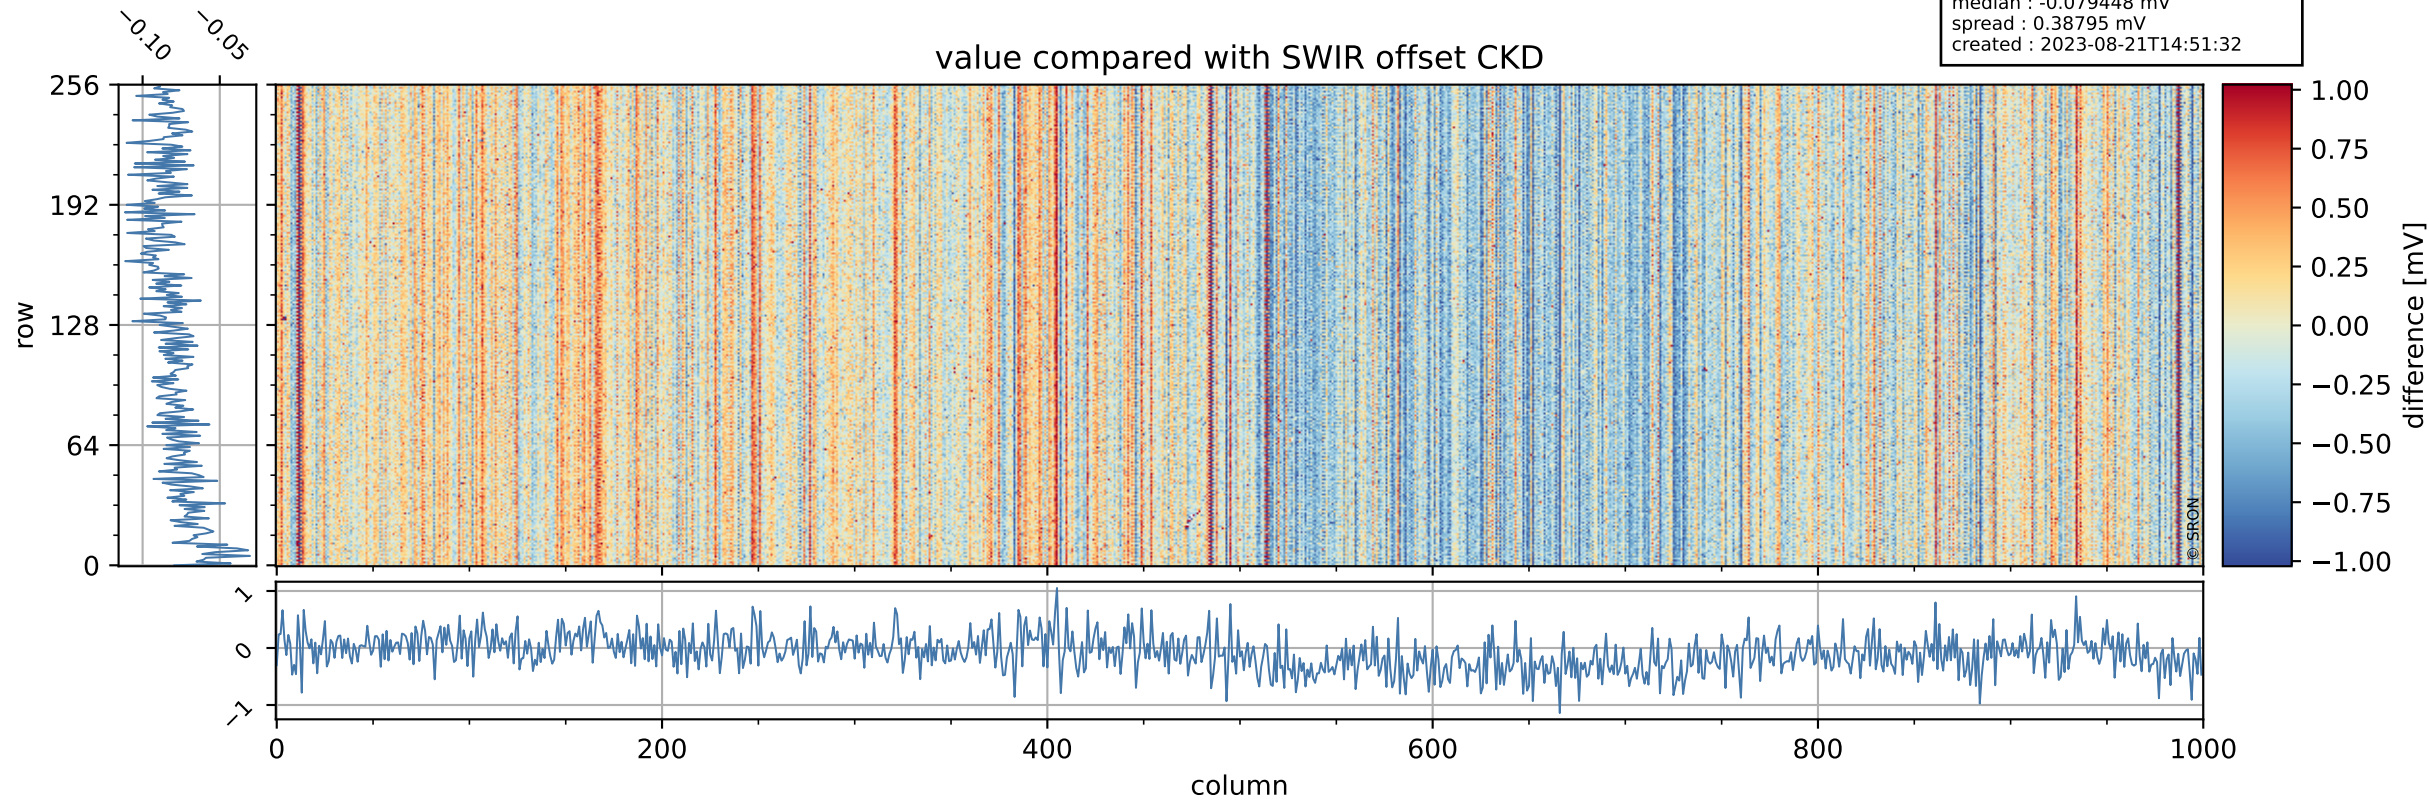

## value detector map

# Tropomi SWIR offset (official)

orbits : 19 in [16597, 16642]  
coverage : 2020-12-26 / 2020-12-29  
median : 28.125  $\mu\text{V}$   
spread : 14.389  $\mu\text{V}$   
created : 2023-08-21T14:51:32

# Tropomi SWIR offset (official)

orbits : 19 in [16597, 16642]  
coverage : 2020-12-26 / 2020-12-29  
median : -0.079448 mV  
spread : 0.38795 mV  
created : 2023-08-21T14:51:32

value compared with SWIR offset CKD

# Tropomi SWIR offset (official) ground-tracks of Sentinel-5P

orbits : 19 in [16597, 16642]  
coverage : 2020-12-26 / 2020-12-29  
created : 2023-08-21T14:51:33