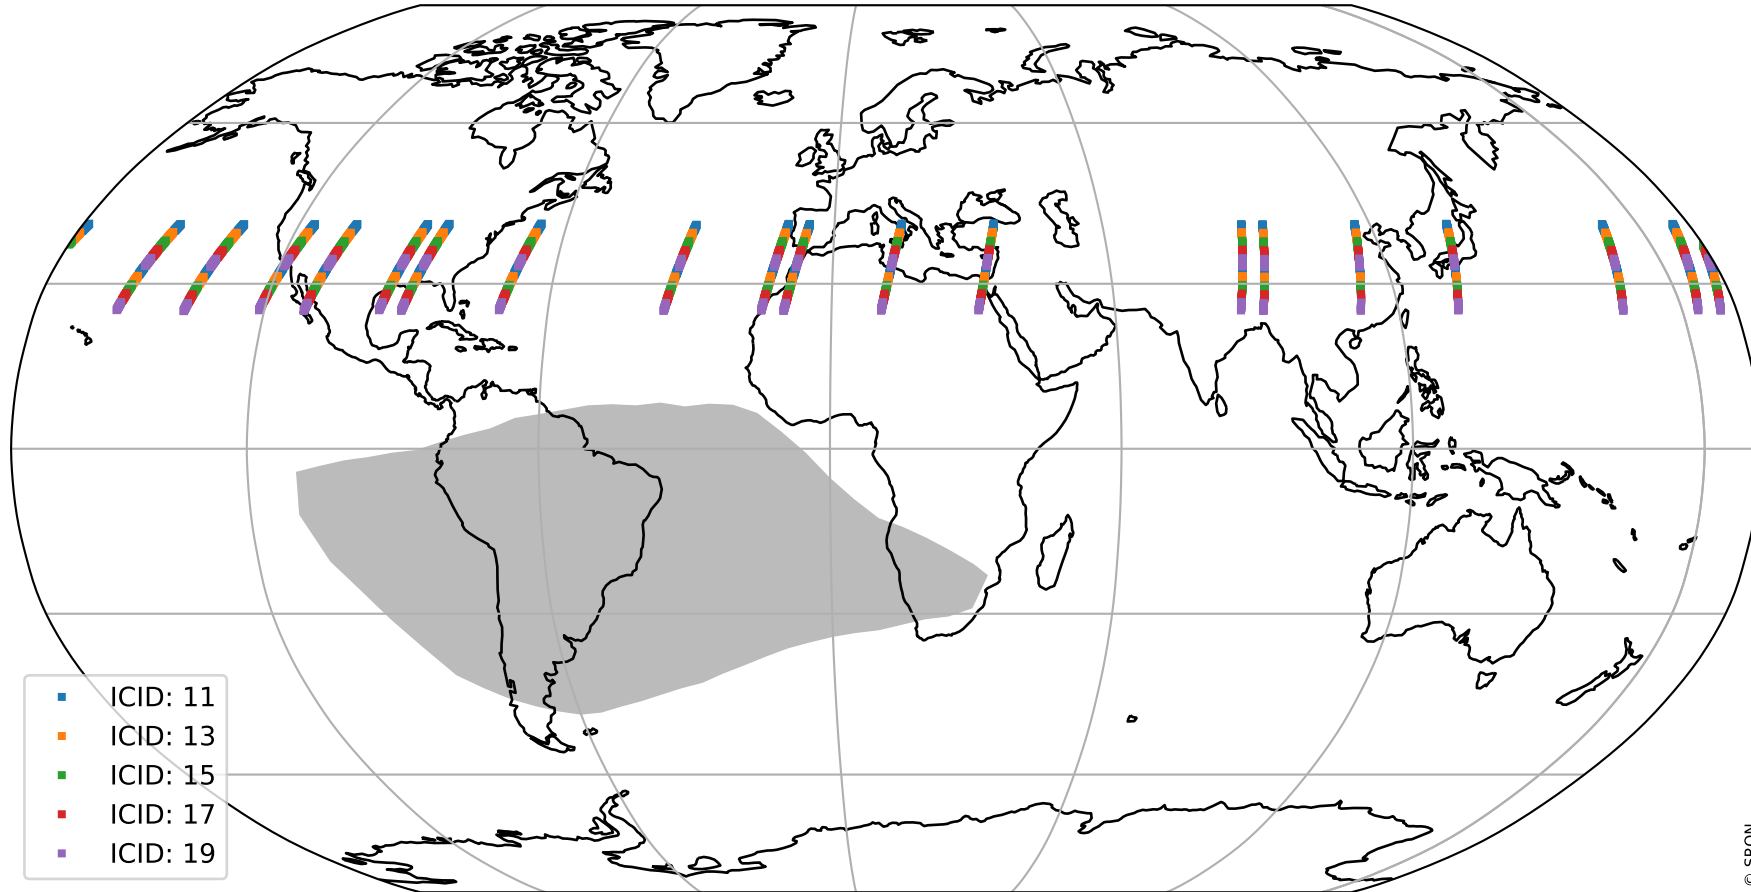

# Tropomi SWIR offset (official)

orbits : 19 in [16597, 16642]  
coverage : 2020-12-26 / 2020-12-29  
median : 28.125  $\mu\text{V}$   
spread : 14.389  $\mu\text{V}$   
created : 2023-08-21T14:51:32

# Tropomi SWIR offset (official)

orbits : 19 in [16597, 16642]  
coverage : 2020-12-26 / 2020-12-29  
median : -0.079448 mV  
spread : 0.38795 mV  
created : 2023-08-21T14:51:32

value compared with SWIR offset CKD

# Tropomi SWIR offset (official) ground-tracks of Sentinel-5P

orbits : 19 in [16597, 16642]  
coverage : 2020-12-26 / 2020-12-29  
created : 2023-08-21T14:51:33

# Tropomi SWIR offset (official)

orbits : [2827, 16642]  
coverage : 2018-04-30 / 2020-12-29  
created : 2023-08-21T14:51:34