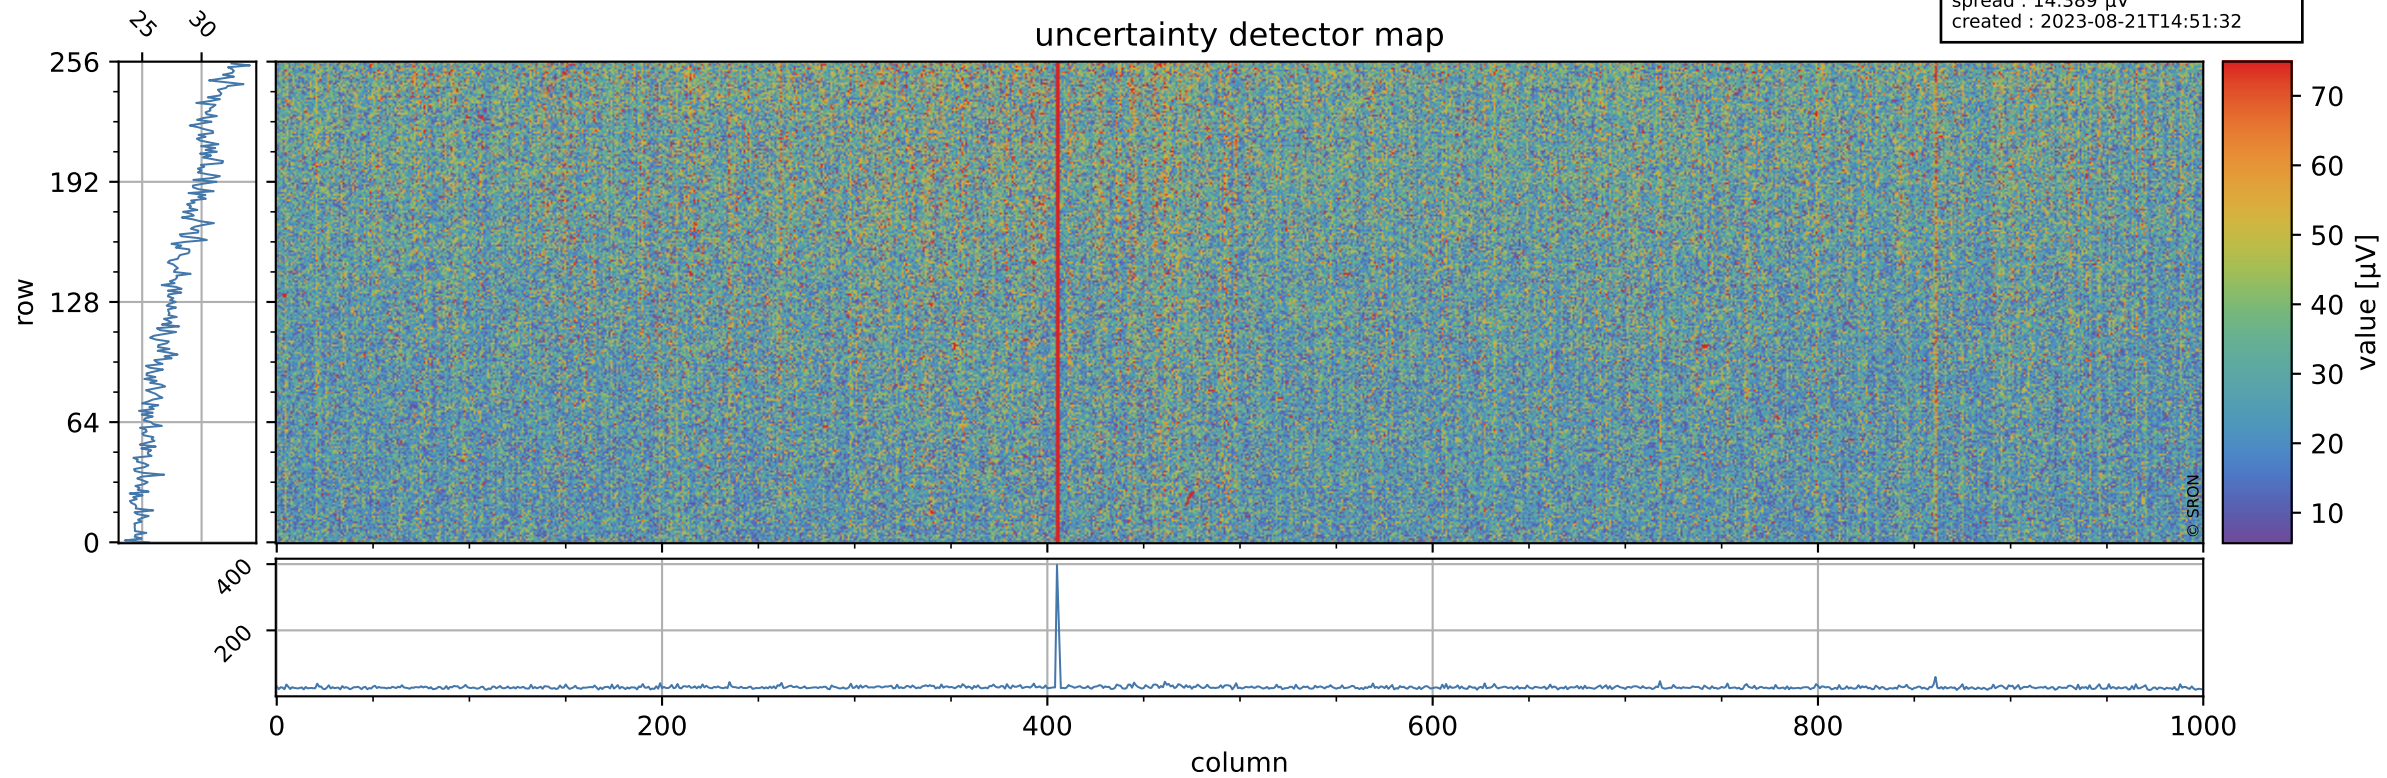

# Tropomi SWIR offset (official)

orbits : 19 in [16597, 16642]  
coverage : 2020-12-26 / 2020-12-29  
median : 0.52593 V  
spread : 0.035911 V  
created : 2023-08-21T14:51:32

## value detector map

# Tropomi SWIR offset (official)

orbits : 19 in [16597, 16642]  
coverage : 2020-12-26 / 2020-12-29  
median : 28.125  $\mu\text{V}$   
spread : 14.389  $\mu\text{V}$   
created : 2023-08-21T14:51:32

# Tropomi SWIR offset (official) ground-tracks of Sentinel-5P

orbits : 19 in [16597, 16642]  
coverage : 2020-12-26 / 2020-12-29  
created : 2023-08-21T14:51:33