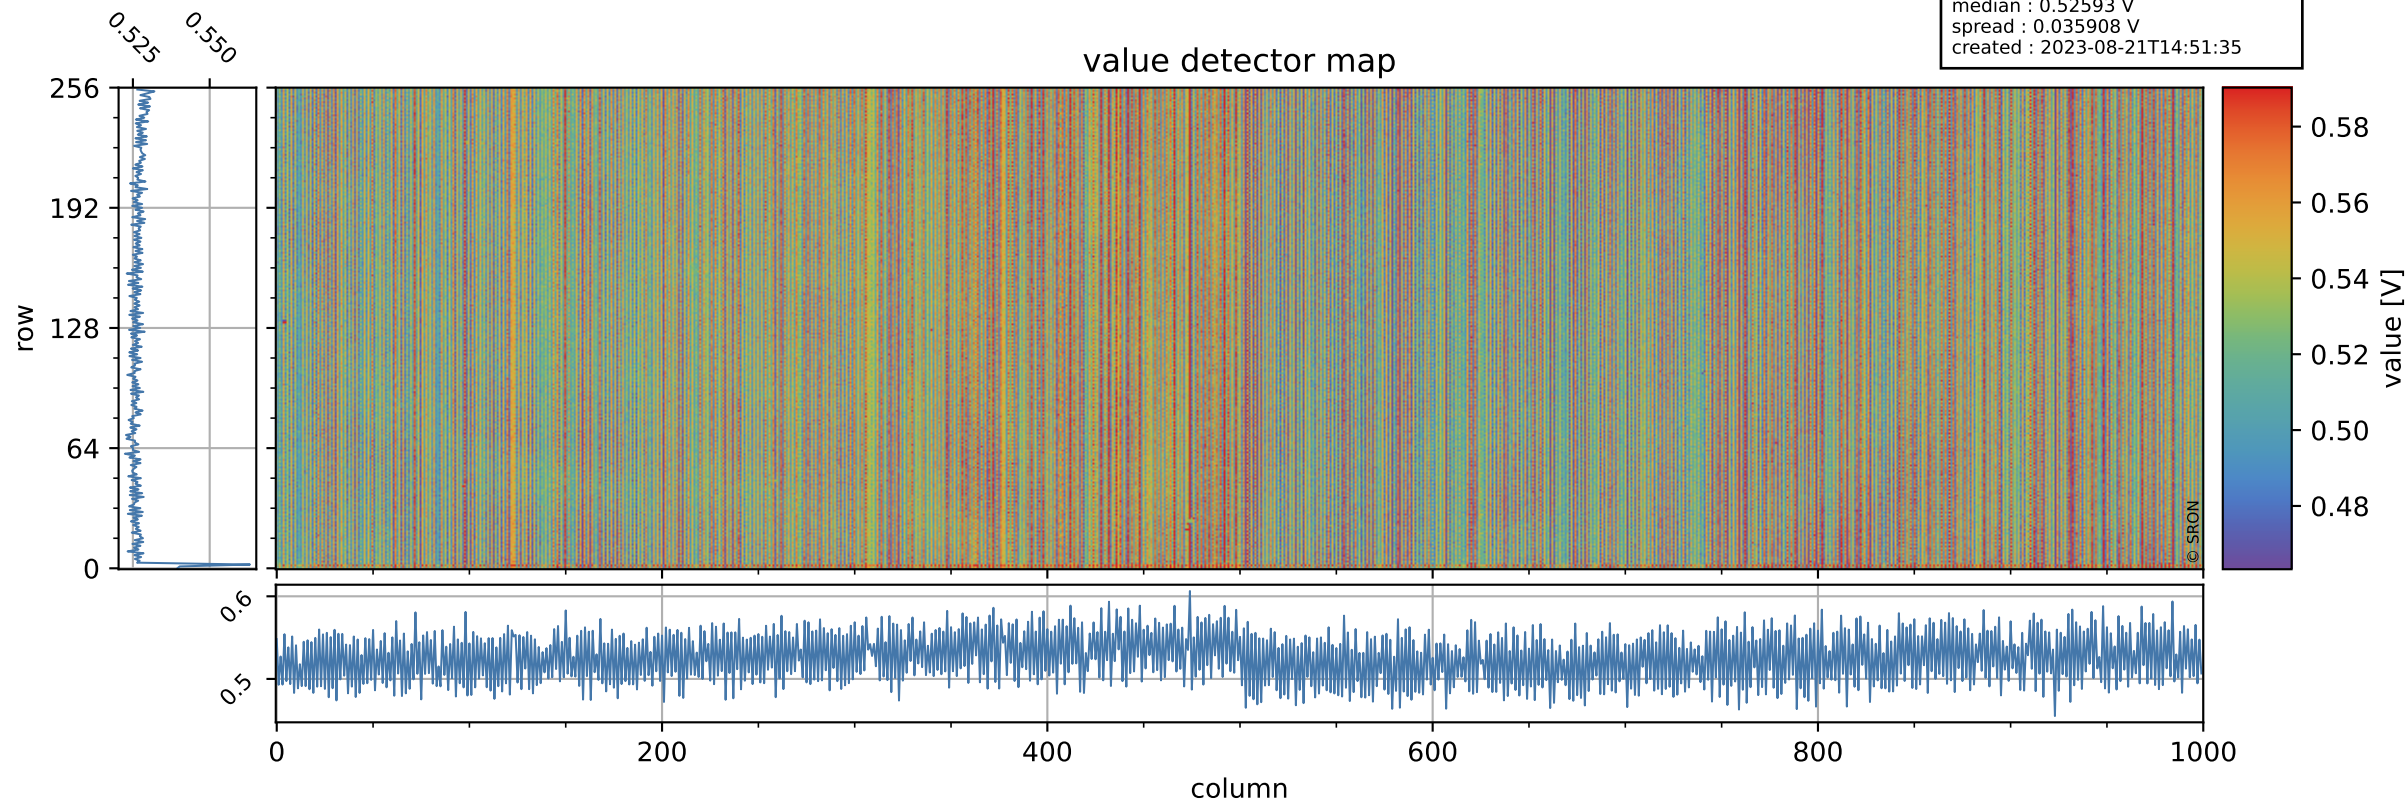

# Tropomi SWIR offset (official)

orbits : 20 in [16612, 16657]  
coverage : 2020-12-27 / 2020-12-30  
median : 0.52593 V  
spread : 0.035908 V  
created : 2023-08-21T14:51:35

## value detector map

# Tropomi SWIR offset (official)

orbits : 20 in [16612, 16657]  
coverage : 2020-12-27 / 2020-12-30  
median : 27.956  $\mu\text{V}$   
spread : 14.34  $\mu\text{V}$   
created : 2023-08-21T14:51:35

# Tropomi SWIR offset (official) ground-tracks of Sentinel-5P

orbits : 20 in [16612, 16657]  
coverage : 2020-12-27 / 2020-12-30  
created : 2023-08-21T14:51:36