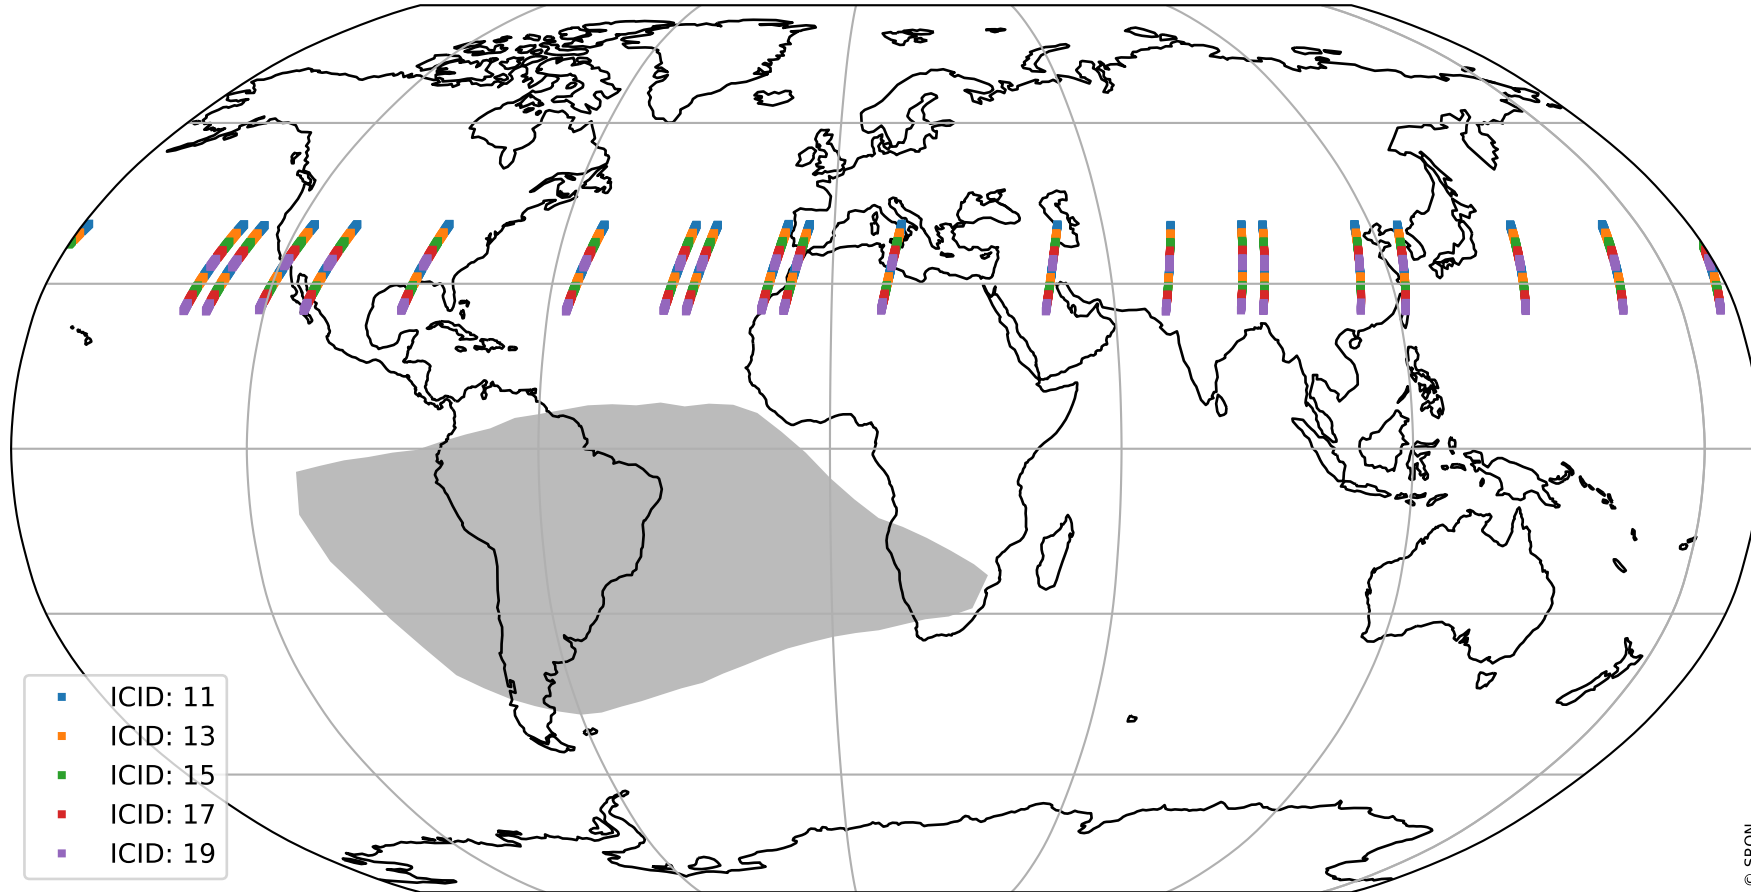

# Tropomi SWIR offset (official)

orbits : 20 in [16612, 16657]  
coverage : 2020-12-27 / 2020-12-30  
median : 27.956  $\mu\text{V}$   
spread : 14.34  $\mu\text{V}$   
created : 2023-08-21T14:51:35

# Tropomi SWIR offset (official)

orbits : 20 in [16612, 16657]  
coverage : 2020-12-27 / 2020-12-30  
median : -0.081685 mV  
spread : 0.38534 mV  
created : 2023-08-21T14:51:36

value compared with SWIR offset CKD

# Tropomi SWIR offset (official) ground-tracks of Sentinel-5P

orbits : 20 in [16612, 16657]  
coverage : 2020-12-27 / 2020-12-30  
created : 2023-08-21T14:51:36

# Tropomi SWIR offset (official)

orbits : [2827, 16657]  
coverage : 2018-04-30 / 2020-12-30  
created : 2023-08-21T14:51:37