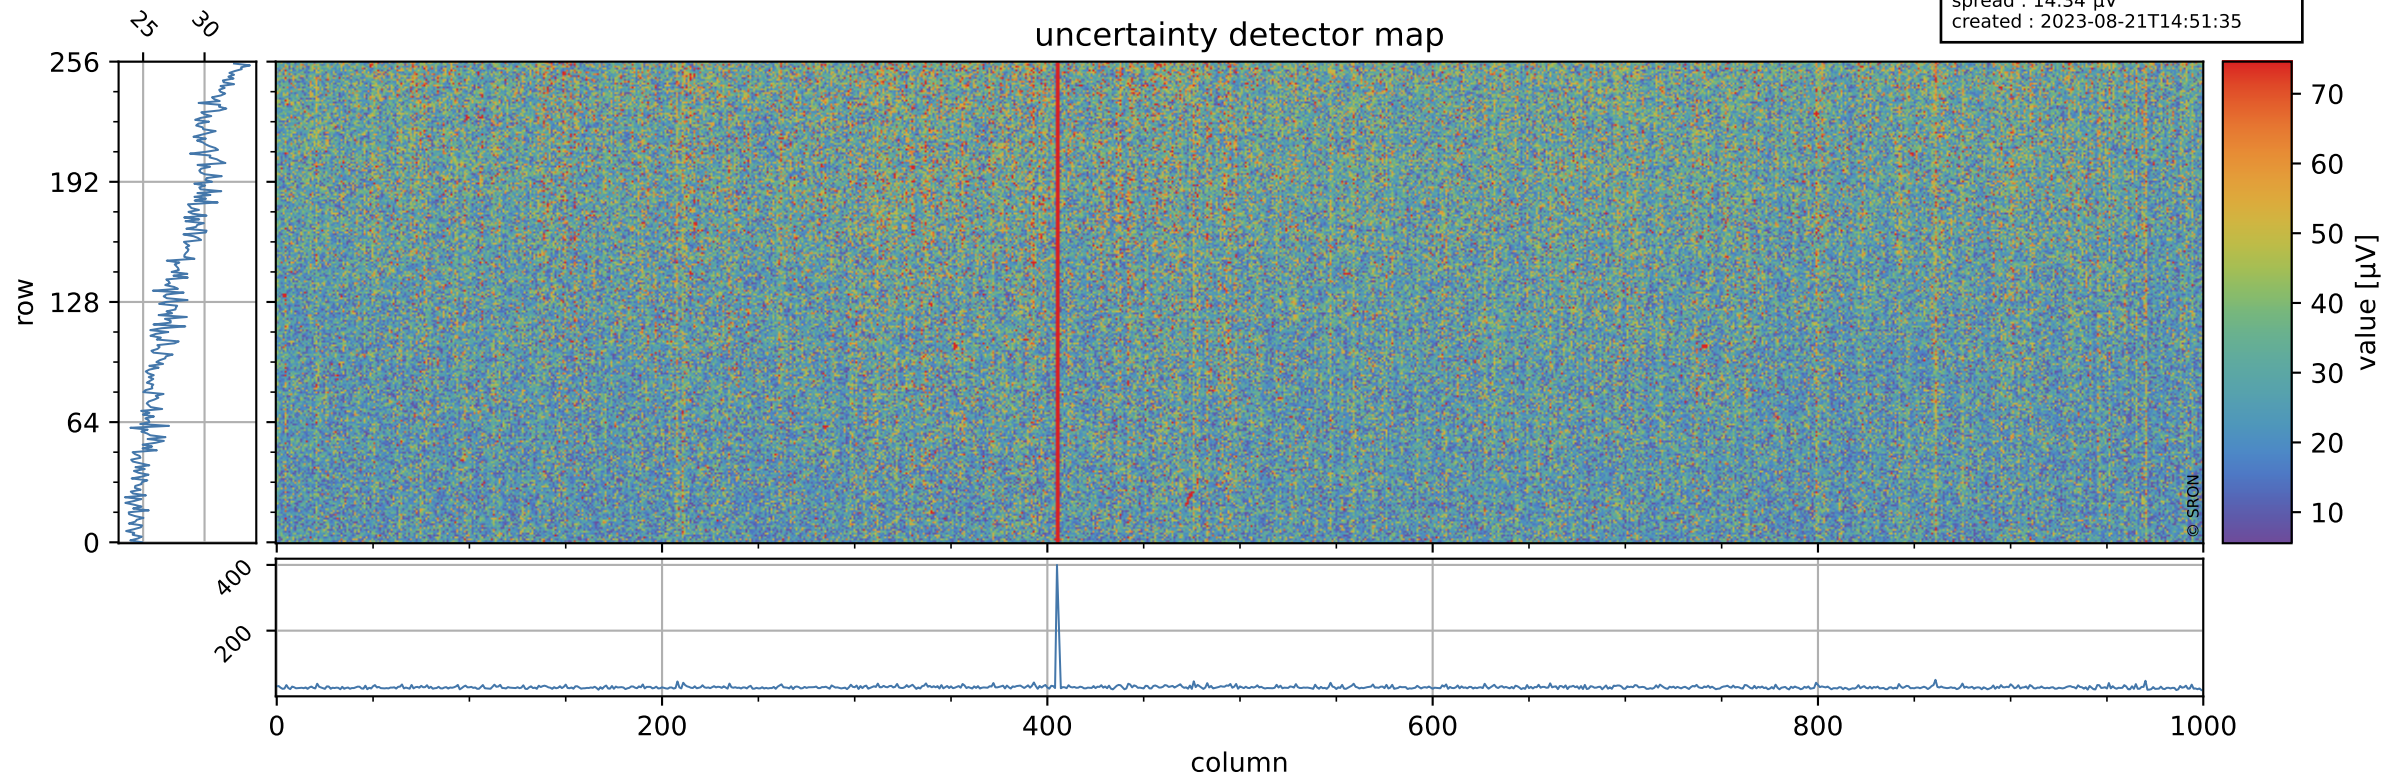

# Tropomi SWIR offset (official)

orbits : 20 in [16612, 16657]  
coverage : 2020-12-27 / 2020-12-30  
median : 0.52593 V  
spread : 0.035908 V  
created : 2023-08-21T14:51:35

## value detector map

# Tropomi SWIR offset (official)

orbits : 20 in [16612, 16657]  
coverage : 2020-12-27 / 2020-12-30  
median : 27.956  $\mu\text{V}$   
spread : 14.34  $\mu\text{V}$   
created : 2023-08-21T14:51:35

# Tropomi SWIR offset (official) ground-tracks of Sentinel-5P

orbits : 20 in [16612, 16657]  
coverage : 2020-12-27 / 2020-12-30  
created : 2023-08-21T14:51:36