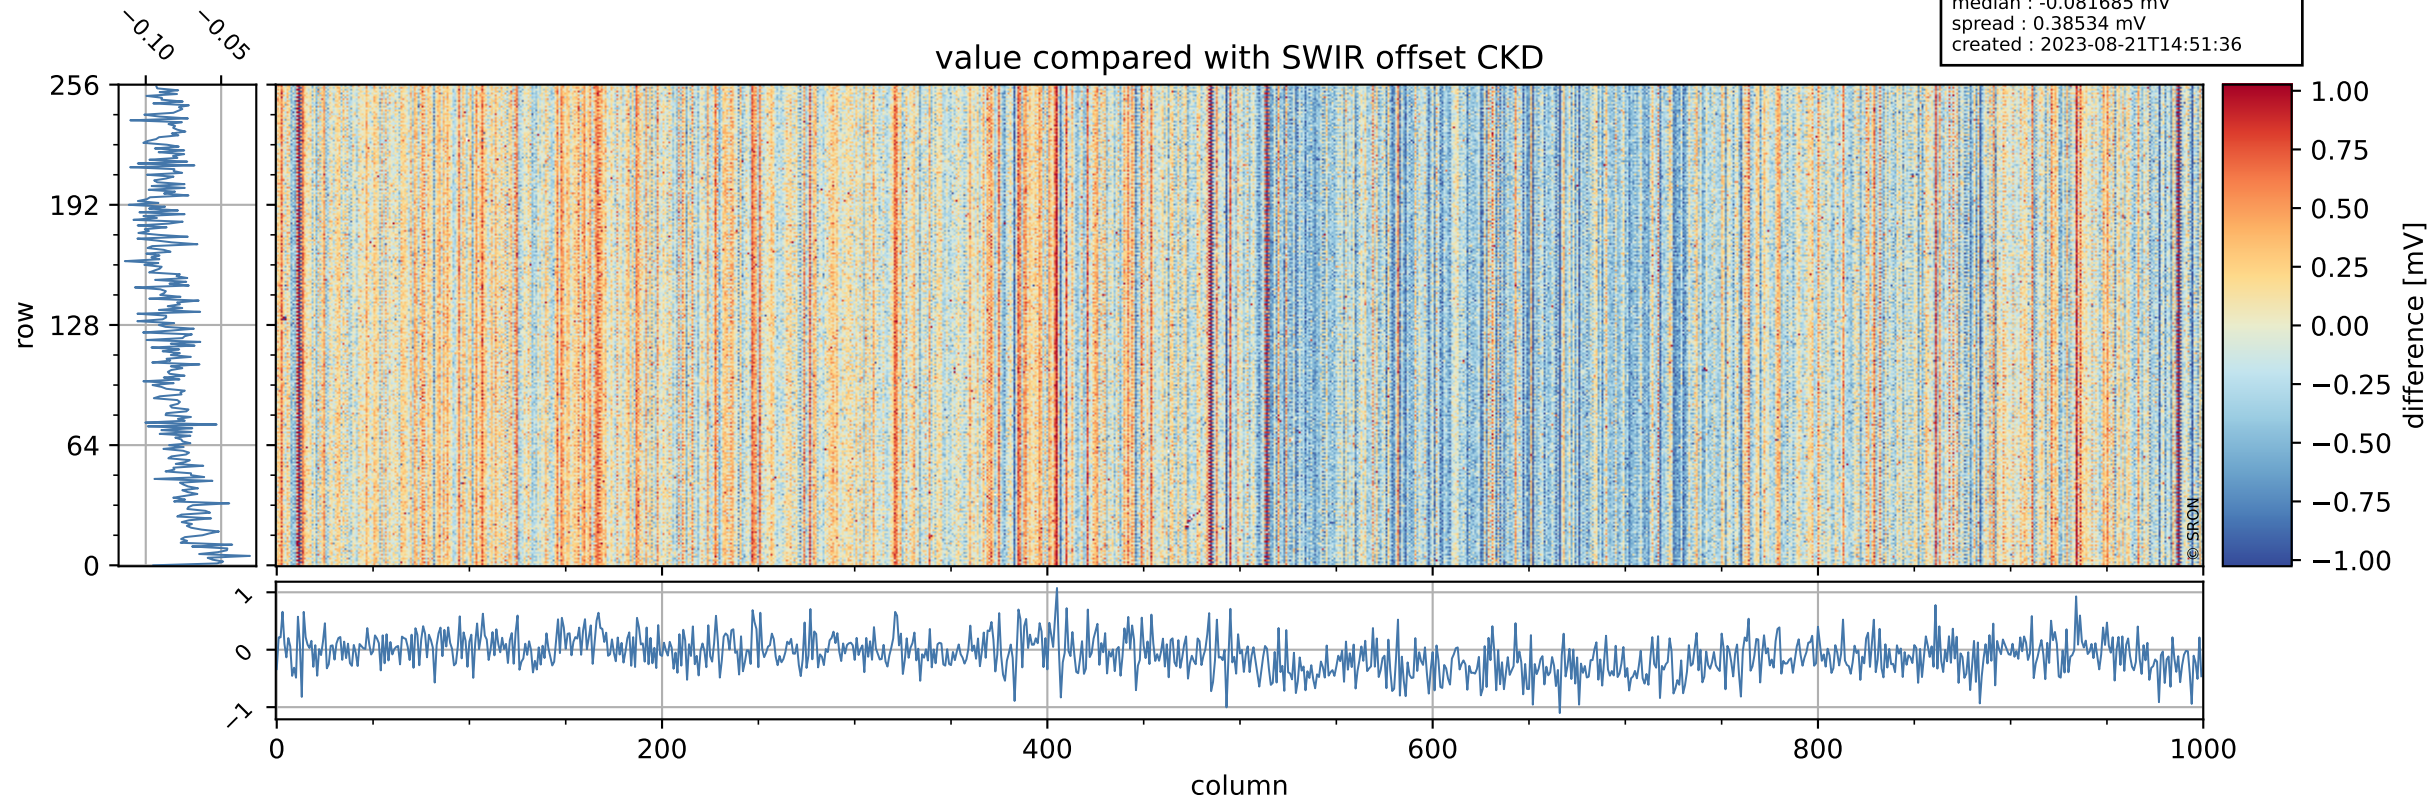

## value detector map

# Tropomi SWIR offset (official)

orbits : 20 in [16612, 16657]  
coverage : 2020-12-27 / 2020-12-30  
median : 27.956  $\mu\text{V}$   
spread : 14.34  $\mu\text{V}$   
created : 2023-08-21T14:51:35

# Tropomi SWIR offset (official)

orbits : 20 in [16612, 16657]  
coverage : 2020-12-27 / 2020-12-30  
median : -0.081685 mV  
spread : 0.38534 mV  
created : 2023-08-21T14:51:36

value compared with SWIR offset CKD

# Tropomi SWIR offset (official) ground-tracks of Sentinel-5P

orbits : 20 in [16612, 16657]  
coverage : 2020-12-27 / 2020-12-30  
created : 2023-08-21T14:51:36