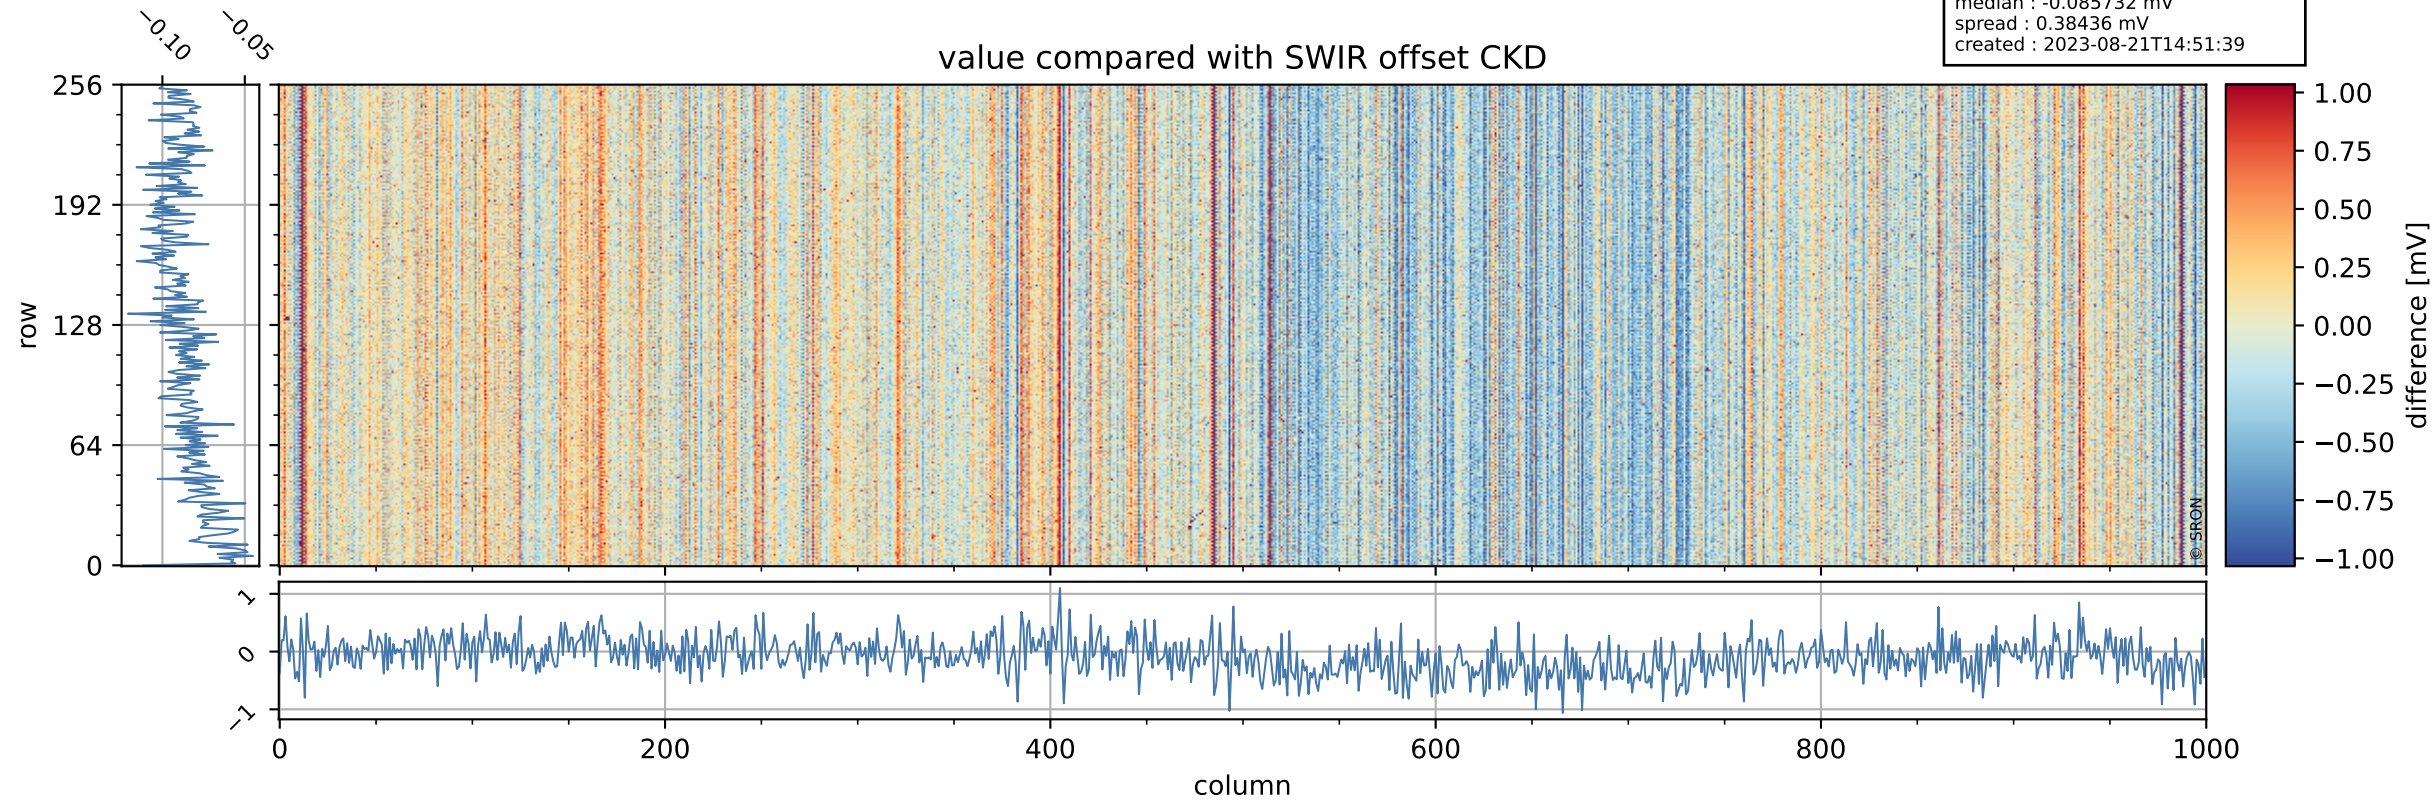

## value detector map

# Tropomi SWIR offset (official)

orbits : 19 in [16627, 16672]  
coverage : 2020-12-28 / 2020-12-31  
median : 28.11  $\mu\text{V}$   
spread : 14.262  $\mu\text{V}$   
created : 2023-08-21T14:51:38

# Tropomi SWIR offset (official)

orbits : 19 in [16627, 16672]  
coverage : 2020-12-28 / 2020-12-31  
median : -0.085732 mV  
spread : 0.38436 mV  
created : 2023-08-21T14:51:39

value compared with SWIR offset CKD

# Tropomi SWIR offset (official) ground-tracks of Sentinel-5P

orbits : 19 in [16627, 16672]  
coverage : 2020-12-28 / 2020-12-31  
created : 2023-08-21T14:51:39