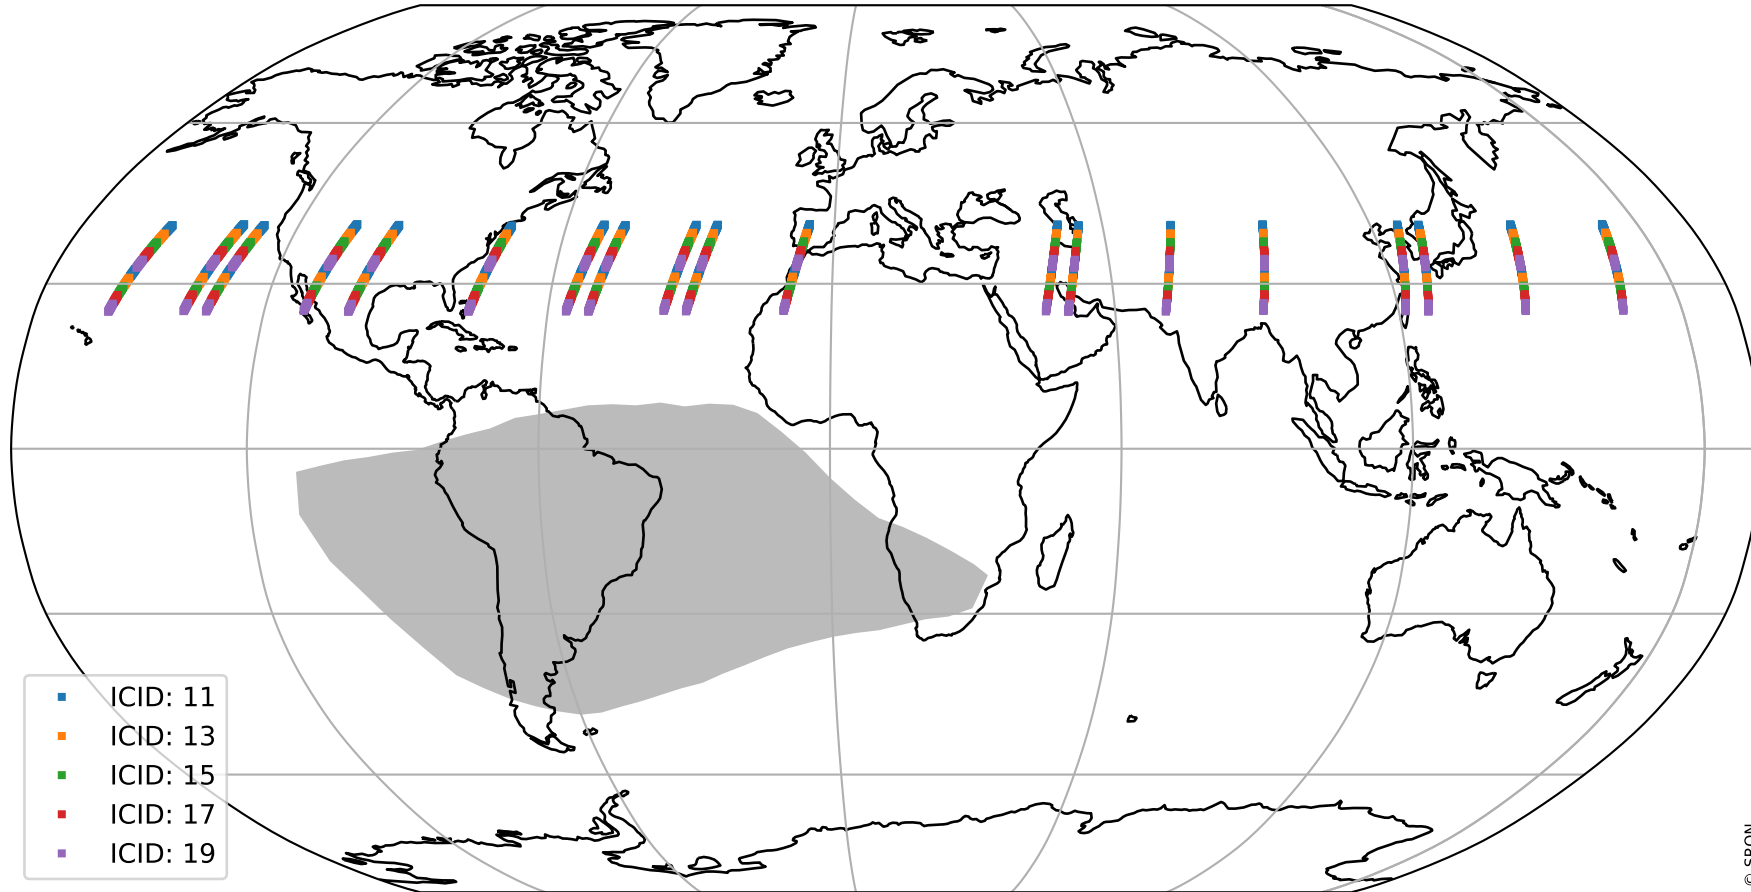

# Tropomi SWIR offset (official)

orbits : 19 in [16627, 16672]  
coverage : 2020-12-28 / 2020-12-31  
median : 28.11  $\mu\text{V}$   
spread : 14.262  $\mu\text{V}$   
created : 2023-08-21T14:51:38

# Tropomi SWIR offset (official)

orbits : 19 in [16627, 16672]  
coverage : 2020-12-28 / 2020-12-31  
median : -0.085732 mV  
spread : 0.38436 mV  
created : 2023-08-21T14:51:39

value compared with SWIR offset CKD

# Tropomi SWIR offset (official) ground-tracks of Sentinel-5P

orbits : 19 in [16627, 16672]  
coverage : 2020-12-28 / 2020-12-31  
created : 2023-08-21T14:51:39

# Tropomi SWIR offset (official)

orbits : [2827, 16672]  
coverage : 2018-04-30 / 2020-12-31  
created : 2023-08-21T14:51:40