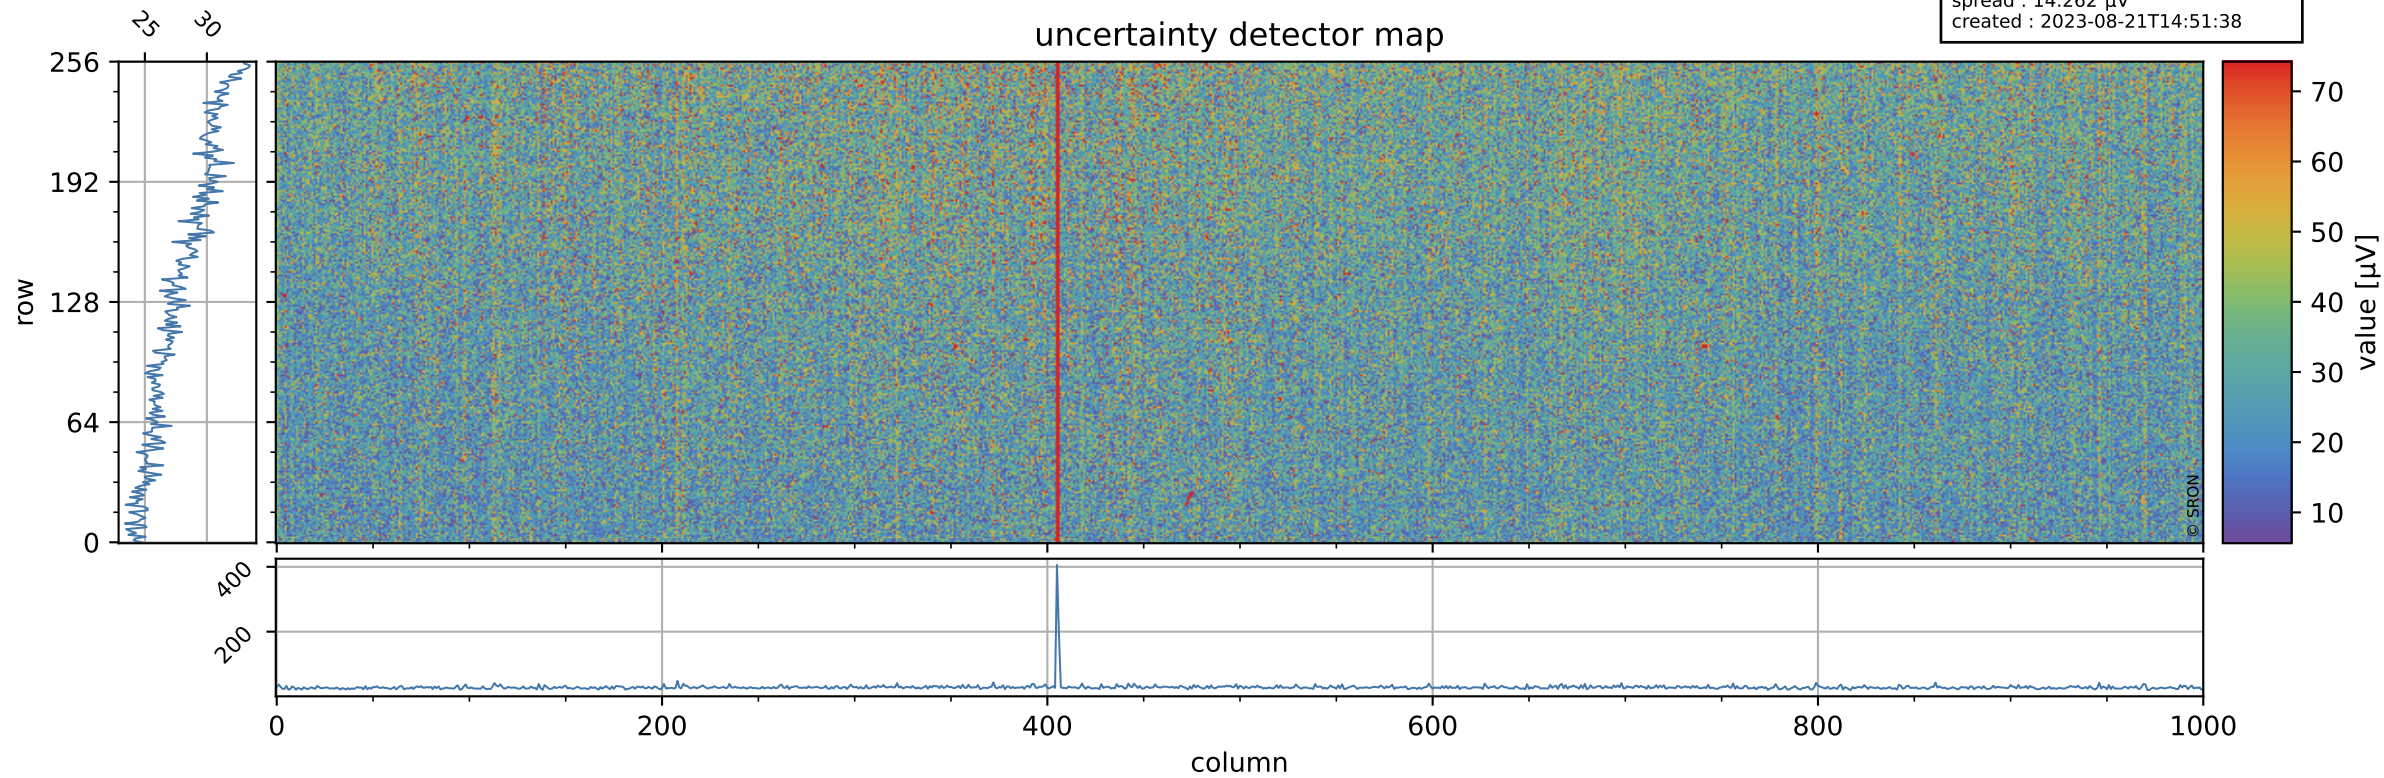

# Tropomi SWIR offset (official)

orbits : 19 in [16627, 16672]  
coverage : 2020-12-28 / 2020-12-31  
median : 0.52593 V  
spread : 0.035906 V  
created : 2023-08-21T14:51:38

## value detector map

# Tropomi SWIR offset (official)

orbits : 19 in [16627, 16672]  
coverage : 2020-12-28 / 2020-12-31  
median : 28.11  $\mu\text{V}$   
spread : 14.262  $\mu\text{V}$   
created : 2023-08-21T14:51:38

# Tropomi SWIR offset (official) ground-tracks of Sentinel-5P

orbits : 19 in [16627, 16672]  
coverage : 2020-12-28 / 2020-12-31  
created : 2023-08-21T14:51:39