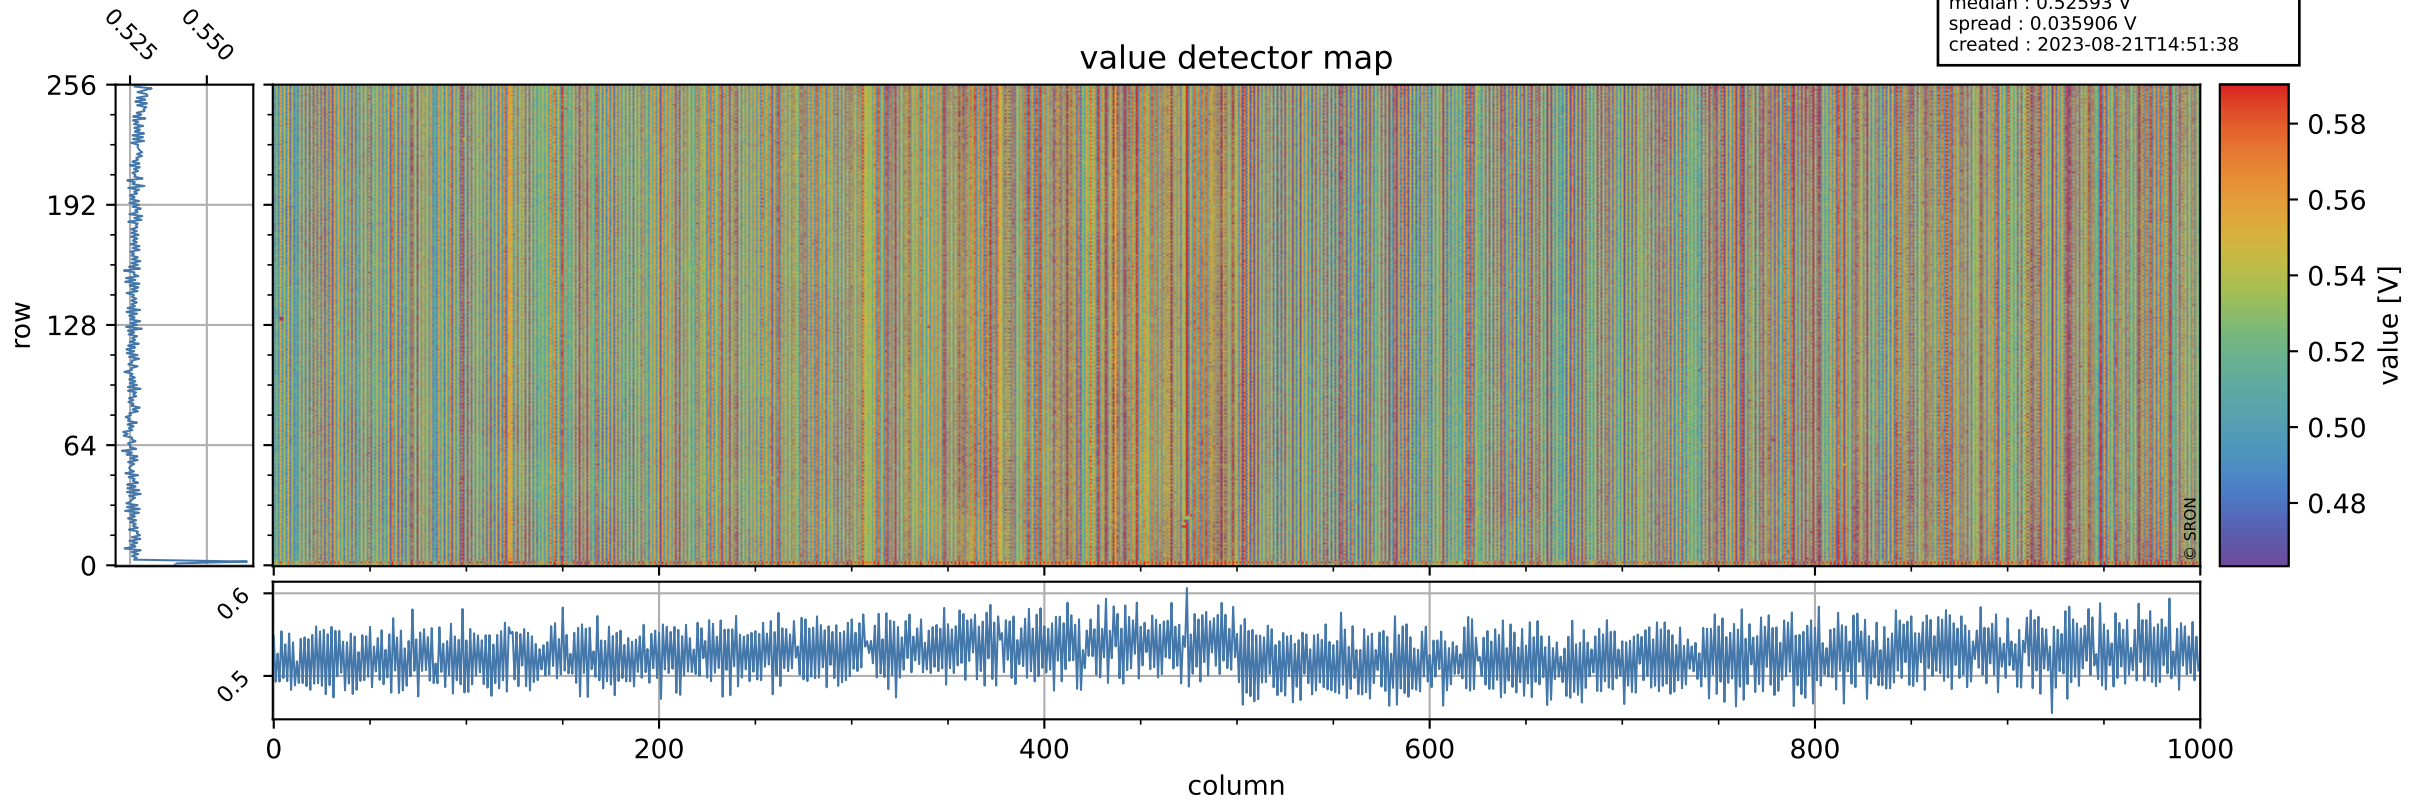

# Tropomi SWIR offset (official)

orbits : 19 in [16627, 16672]  
coverage : 2020-12-28 / 2020-12-31  
median : 0.52593 V  
spread : 0.035906 V  
created : 2023-08-21T14:51:38

## value detector map

# Tropomi SWIR offset (official)

orbits : 19 in [16627, 16672]  
coverage : 2020-12-28 / 2020-12-31  
median : 28.11  $\mu\text{V}$   
spread : 14.262  $\mu\text{V}$   
created : 2023-08-21T14:51:38

# Tropomi SWIR offset (official) ground-tracks of Sentinel-5P

orbits : 19 in [16627, 16672]  
coverage : 2020-12-28 / 2020-12-31  
created : 2023-08-21T14:51:39