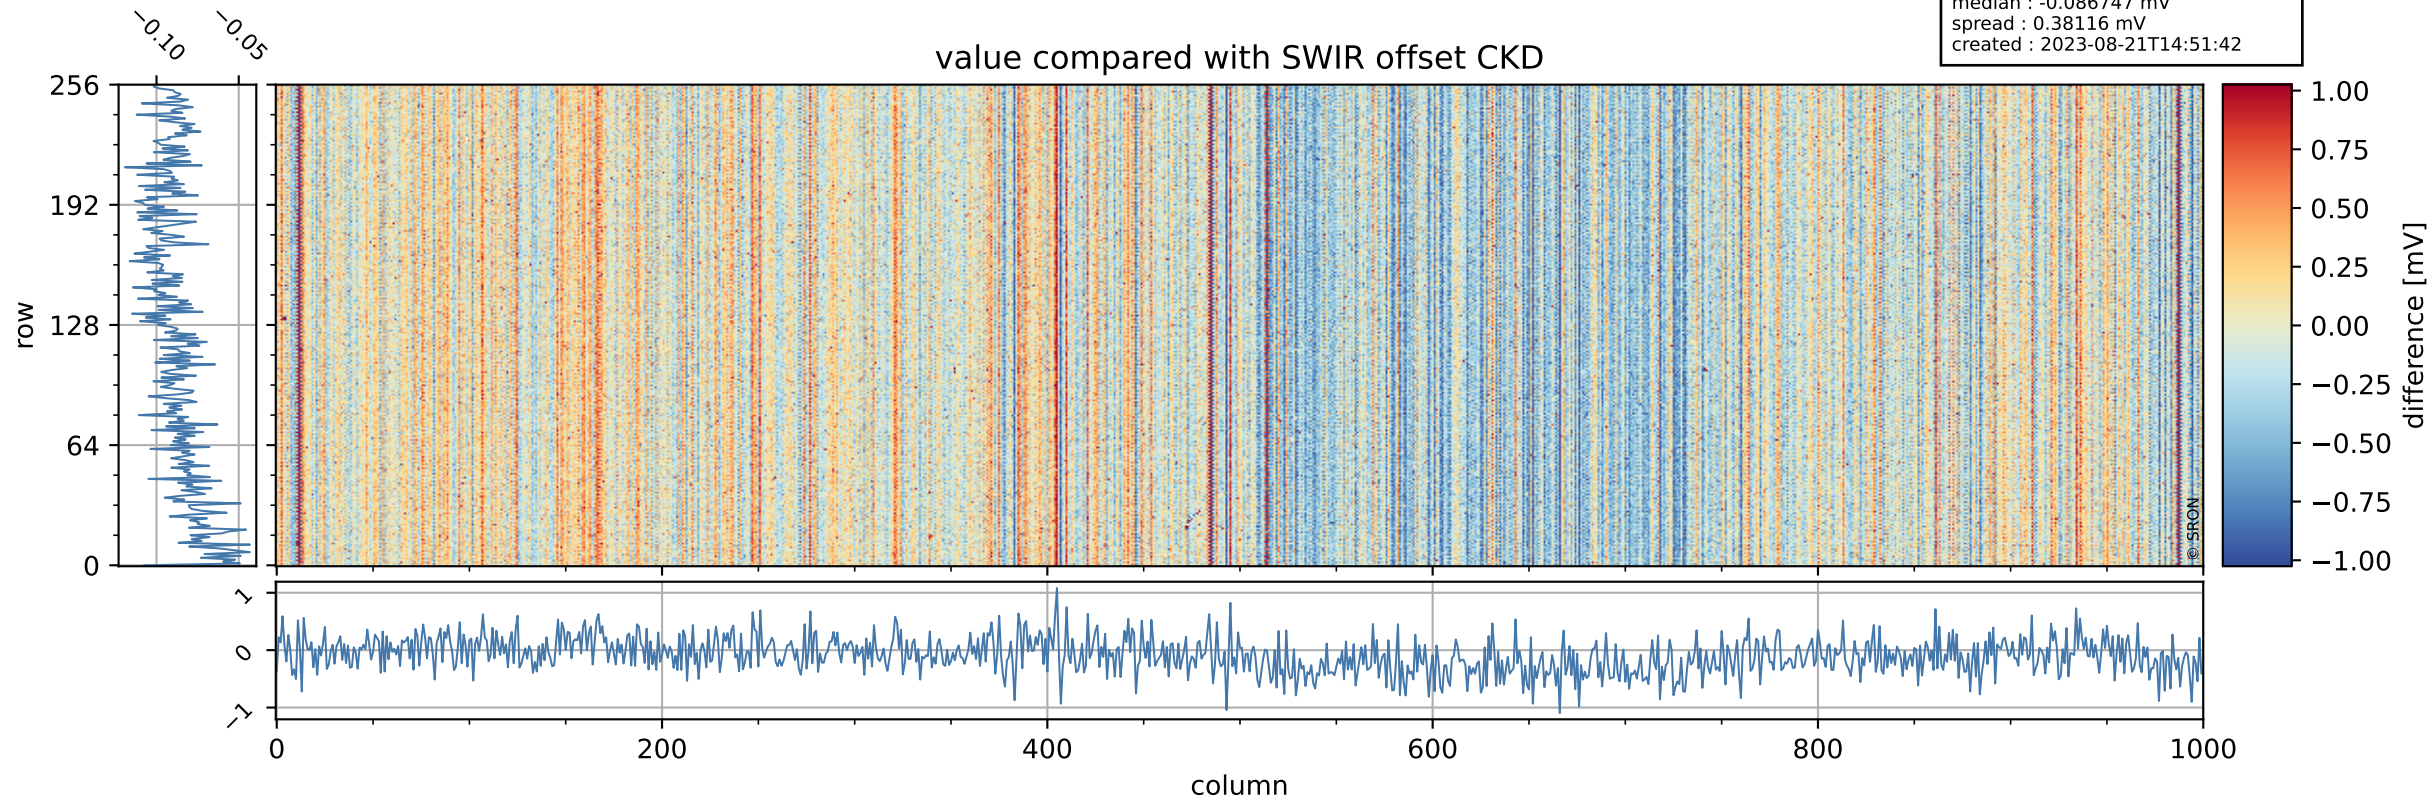

Tropomi SWIR offset (official)

orbits : 20 in [16642, 16687]
coverage : 2020-12-29 / 2021-01-01
median : 0.52593 V
spread : 0.035906 V
created : 2023-08-21T14:51:41

value detector map

Tropomi SWIR offset (official)

orbits : 20 in [16642, 16687]
coverage : 2020-12-29 / 2021-01-01
median : 27.932 μV
spread : 14.182 μV
created : 2023-08-21T14:51:41

Tropomi SWIR offset (official)

orbits : 20 in [16642, 16687]
coverage : 2020-12-29 / 2021-01-01
median : -0.086747 mV
spread : 0.38116 mV
created : 2023-08-21T14:51:42

value compared with SWIR offset CKD

Tropomi SWIR offset (official) ground-tracks of Sentinel-5P

orbits : 20 in [16642, 16687]
coverage : 2020-12-29 / 2021-01-01
created : 2023-08-21T14:51:42

Tropomi SWIR offset (official)

orbits : [2827, 16687]
coverage : 2018-04-30 / 2021-01-01
created : 2023-08-21T14:51:43

trend of detector median & temperatures