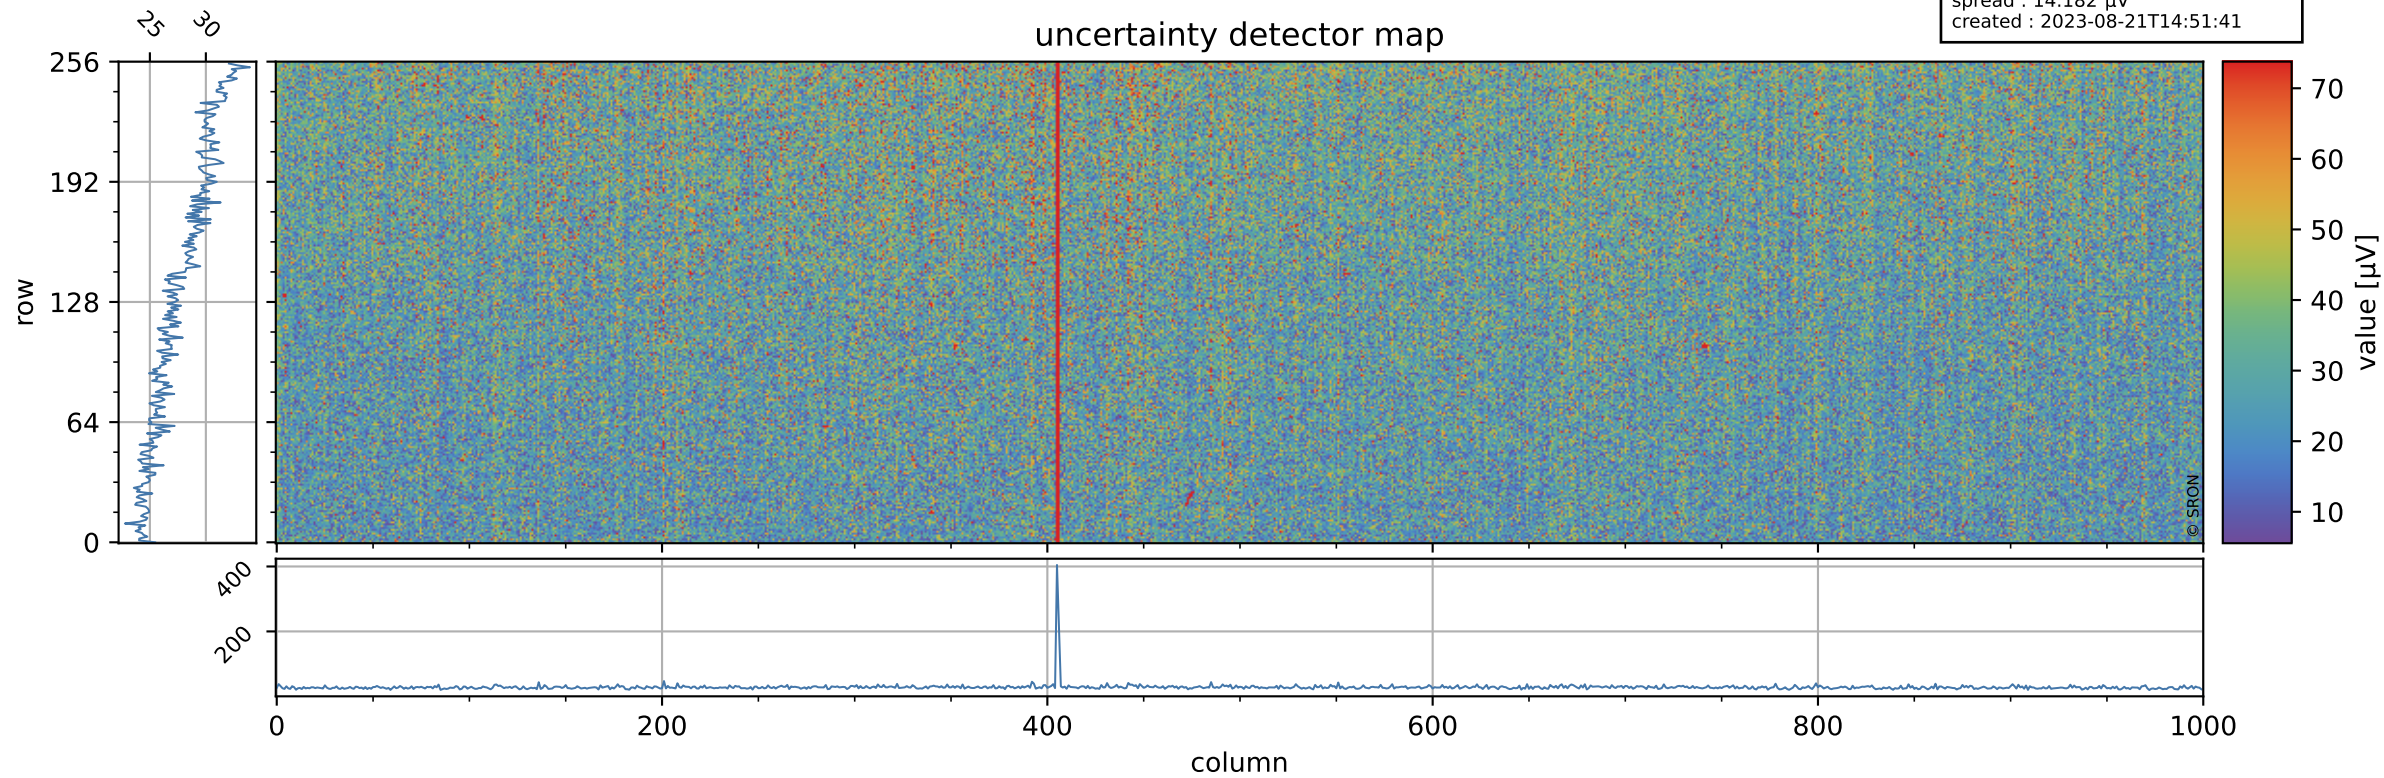

Tropomi SWIR offset (official)

orbits : 20 in [16642, 16687]
coverage : 2020-12-29 / 2021-01-01
median : 0.52593 V
spread : 0.035906 V
created : 2023-08-21T14:51:41

value detector map

Tropomi SWIR offset (official)

orbits : 20 in [16642, 16687]
coverage : 2020-12-29 / 2021-01-01
median : 27.932 μV
spread : 14.182 μV
created : 2023-08-21T14:51:41

Tropomi SWIR offset (official)

orbits : 20 in [16642, 16687]
coverage : 2020-12-29 / 2021-01-01
median : -0.086747 mV
spread : 0.38116 mV
created : 2023-08-21T14:51:42

value compared with SWIR offset CKD

Tropomi SWIR offset (official) ground-tracks of Sentinel-5P

orbits : 20 in [16642, 16687]
coverage : 2020-12-29 / 2021-01-01
created : 2023-08-21T14:51:42

Tropomi SWIR offset (official)

orbits : [2827, 16687]
coverage : 2018-04-30 / 2021-01-01
created : 2023-08-21T14:51:43

trend of detector median & temperatures