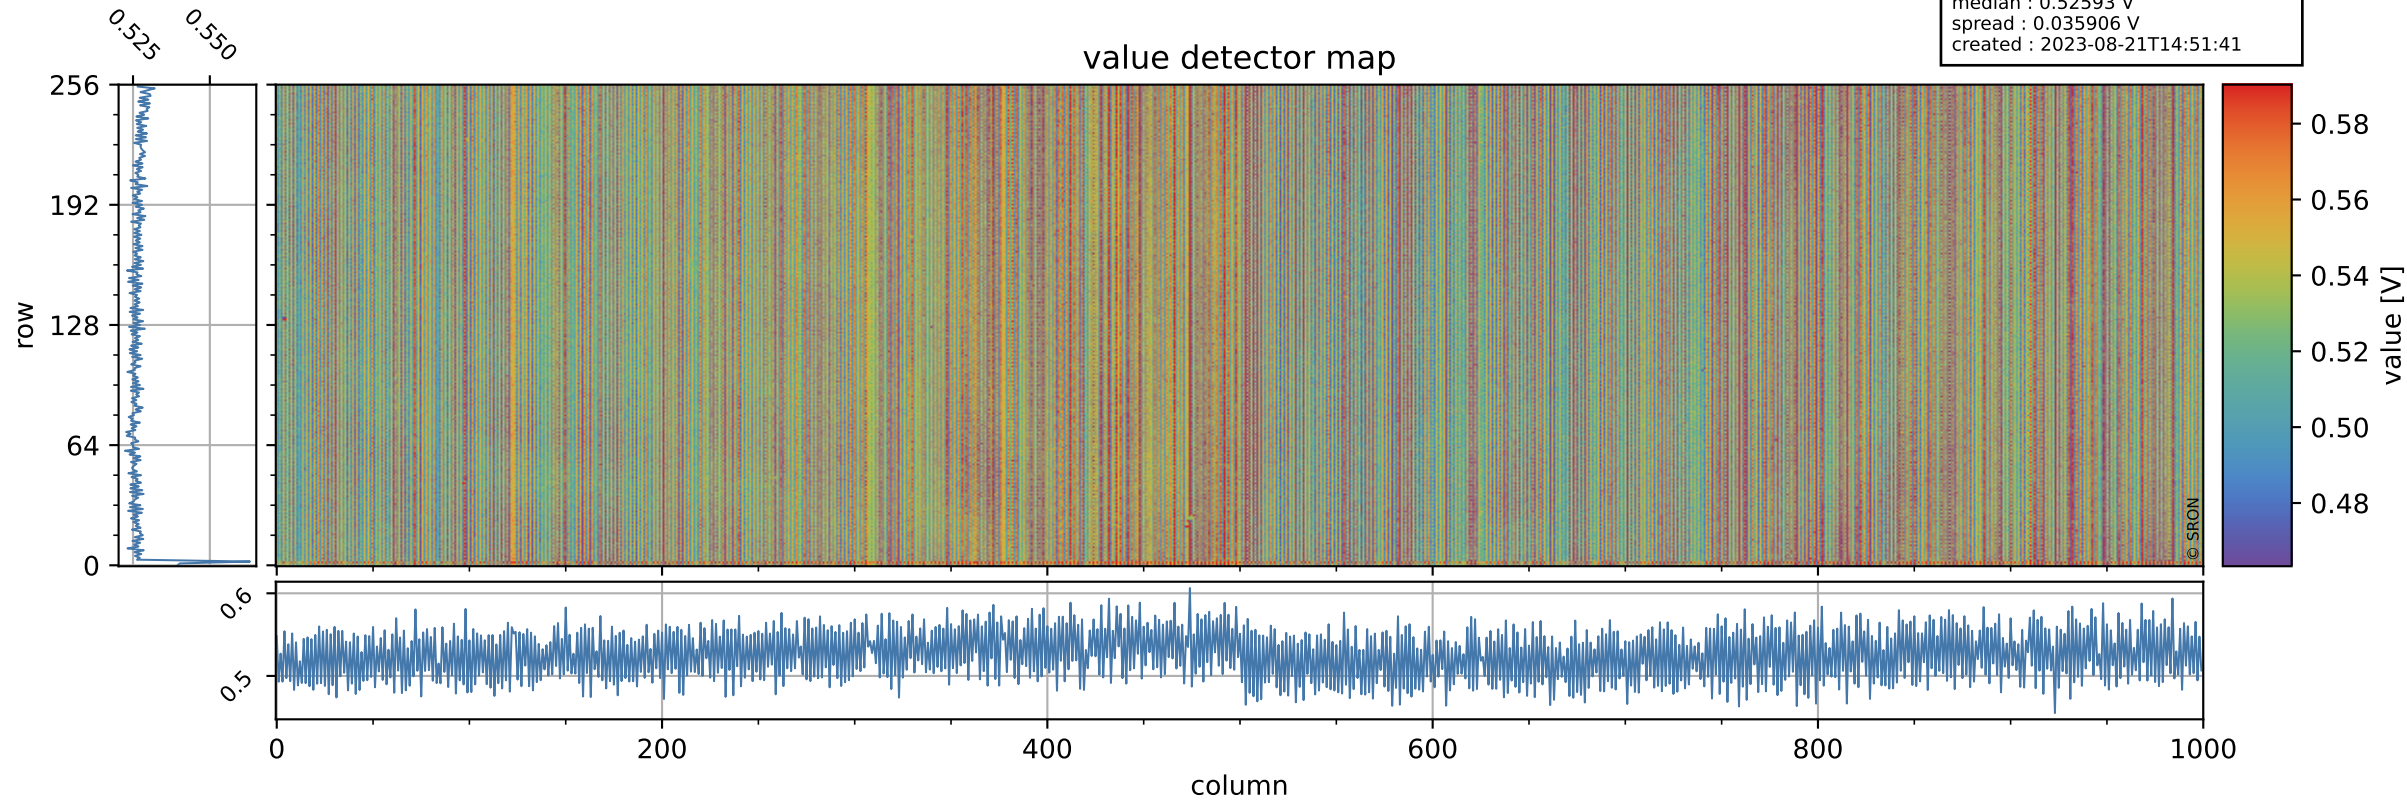

Tropomi SWIR offset (official)

orbits : 20 in [16642, 16687]
coverage : 2020-12-29 / 2021-01-01
median : 0.52593 V
spread : 0.035906 V
created : 2023-08-21T14:51:41

value detector map

Tropomi SWIR offset (official)

orbits : 20 in [16642, 16687]
coverage : 2020-12-29 / 2021-01-01
median : 27.932 μV
spread : 14.182 μV
created : 2023-08-21T14:51:41

Tropomi SWIR offset (official)

orbits : 20 in [16642, 16687]
coverage : 2020-12-29 / 2021-01-01
median : -0.086747 mV
spread : 0.38116 mV
created : 2023-08-21T14:51:42

value compared with SWIR offset CKD

Tropomi SWIR offset (official) ground-tracks of Sentinel-5P

orbits : 20 in [16642, 16687]
coverage : 2020-12-29 / 2021-01-01
created : 2023-08-21T14:51:42

Tropomi SWIR offset (official)

orbits : [2827, 16687]
coverage : 2018-04-30 / 2021-01-01
created : 2023-08-21T14:51:43

trend of detector median & temperatures