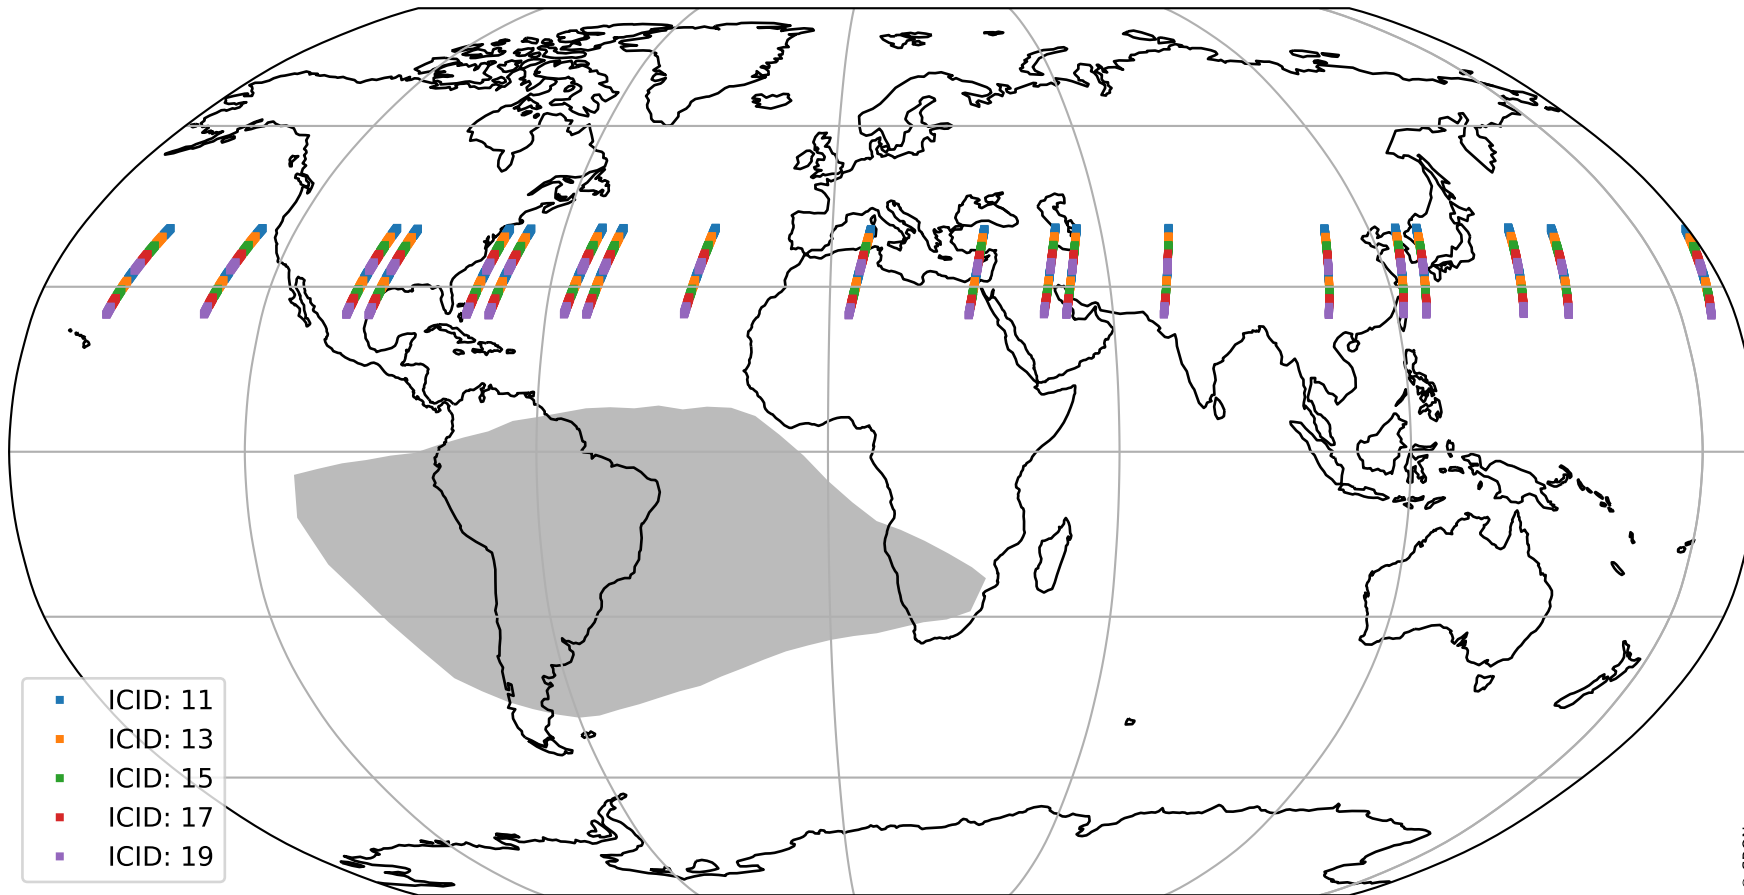

Tropomi SWIR offset (official)

orbits : 20 in [16642, 16687]
coverage : 2020-12-29 / 2021-01-01
median : 0.52593 V
spread : 0.035906 V
created : 2023-08-21T14:51:41

value detector map

Tropomi SWIR offset (official)

orbits : 20 in [16642, 16687]
coverage : 2020-12-29 / 2021-01-01
median : 27.932 μV
spread : 14.182 μV
created : 2023-08-21T14:51:41

Tropomi SWIR offset (official)

orbits : 20 in [16642, 16687]
coverage : 2020-12-29 / 2021-01-01
median : -0.086747 mV
spread : 0.38116 mV
created : 2023-08-21T14:51:42

value compared with SWIR offset CKD

Tropomi SWIR offset (official) ground-tracks of Sentinel-5P

orbits : 20 in [16642, 16687]
coverage : 2020-12-29 / 2021-01-01
created : 2023-08-21T14:51:42

Tropomi SWIR offset (official)

orbits : [2827, 16687]
coverage : 2018-04-30 / 2021-01-01
created : 2023-08-21T14:51:43

trend of detector median & temperatures