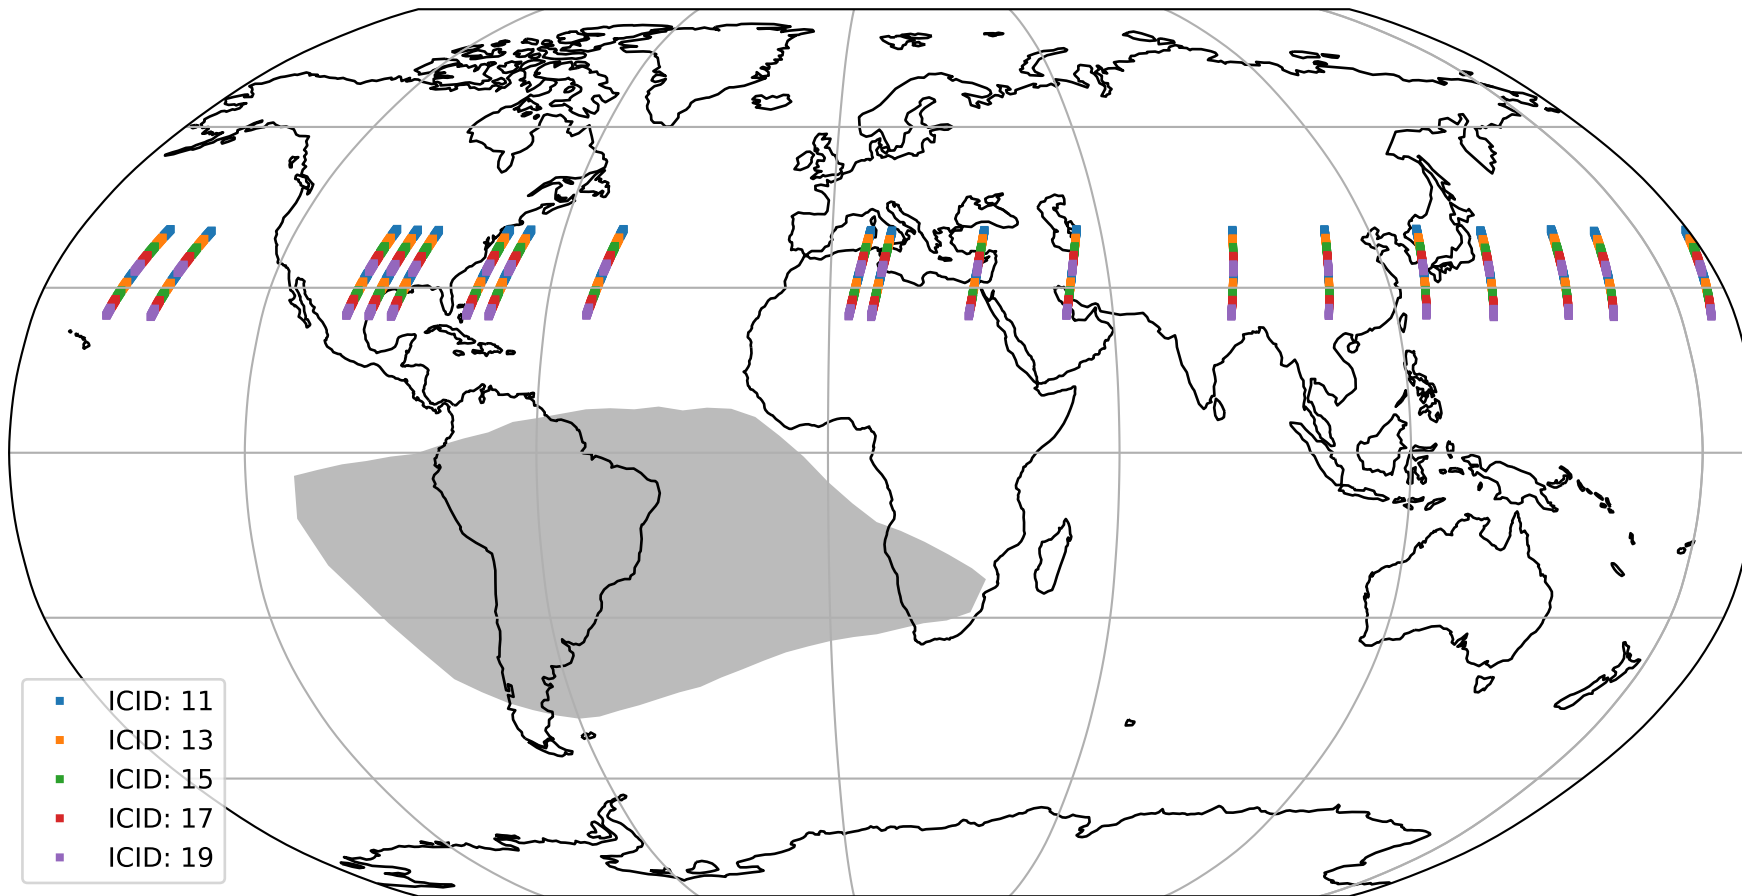

Tropomi SWIR offset (official)

orbits : 19 in [16657, 16702]
coverage : 2020-12-30 / 2021-01-02
median : 0.52593 V
spread : 0.035904 V
created : 2023-08-21T14:51:44

value detector map

Tropomi SWIR offset (official)

orbits : 19 in [16657, 16702]
coverage : 2020-12-30 / 2021-01-02
median : 28.664 μV
spread : 14.481 μV
created : 2023-08-21T14:51:44

Tropomi SWIR offset (official)

orbits : 19 in [16657, 16702]
coverage : 2020-12-30 / 2021-01-02
median : -0.085973 mV
spread : 0.38074 mV
created : 2023-08-21T14:51:45

value compared with SWIR offset CKD

Tropomi SWIR offset (official) ground-tracks of Sentinel-5P

orbits : 19 in [16657, 16702]
coverage : 2020-12-30 / 2021-01-02
created : 2023-08-21T14:51:45

Tropomi SWIR offset (official)

orbits : [2827, 16702]
coverage : 2018-04-30 / 2021-01-02
created : 2023-08-21T14:51:46

trend of detector median & temperatures