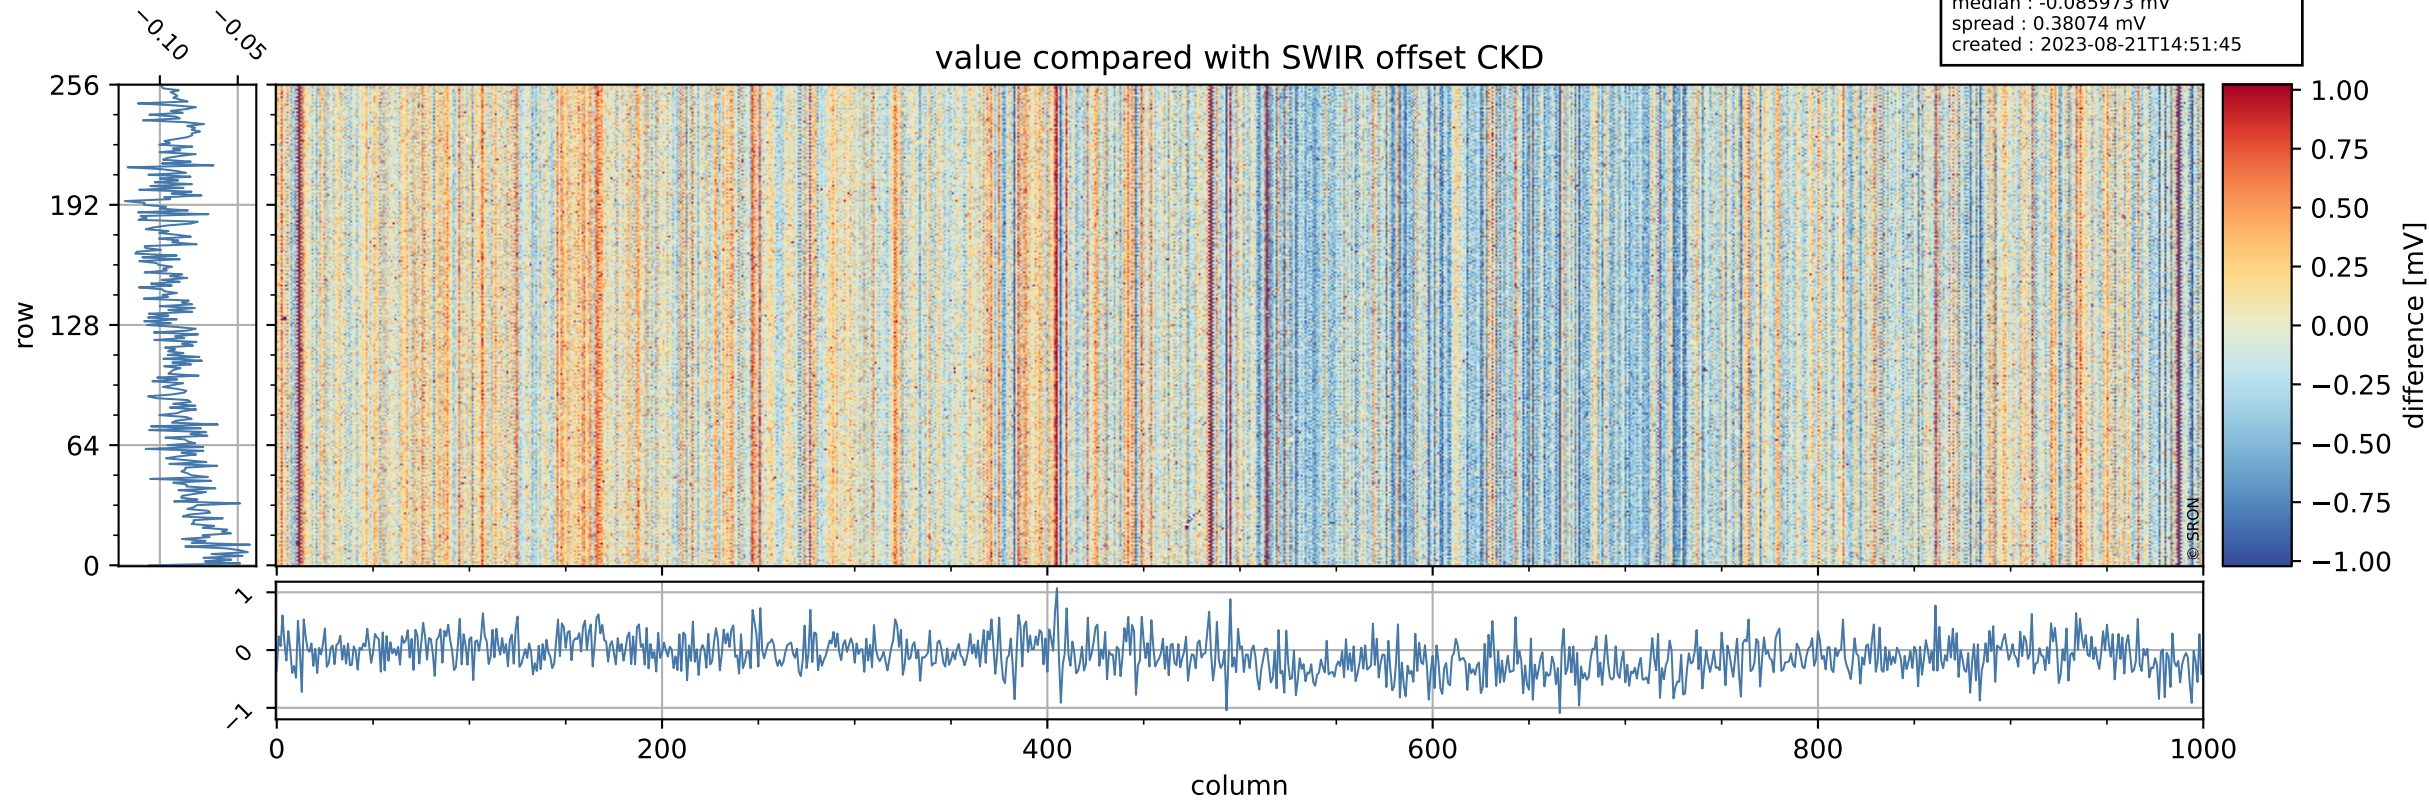

Tropomi SWIR offset (official)

orbits : 19 in [16657, 16702]
coverage : 2020-12-30 / 2021-01-02
median : 0.52593 V
spread : 0.035904 V
created : 2023-08-21T14:51:44

value detector map

Tropomi SWIR offset (official)

orbits : 19 in [16657, 16702]
coverage : 2020-12-30 / 2021-01-02
median : 28.664 μV
spread : 14.481 μV
created : 2023-08-21T14:51:44

Tropomi SWIR offset (official)

orbits : 19 in [16657, 16702]
coverage : 2020-12-30 / 2021-01-02
median : -0.085973 mV
spread : 0.38074 mV
created : 2023-08-21T14:51:45

value compared with SWIR offset CKD

Tropomi SWIR offset (official) ground-tracks of Sentinel-5P

orbits : 19 in [16657, 16702]
coverage : 2020-12-30 / 2021-01-02
created : 2023-08-21T14:51:45

Tropomi SWIR offset (official)

orbits : [2827, 16702]
coverage : 2018-04-30 / 2021-01-02
created : 2023-08-21T14:51:46

trend of detector median & temperatures