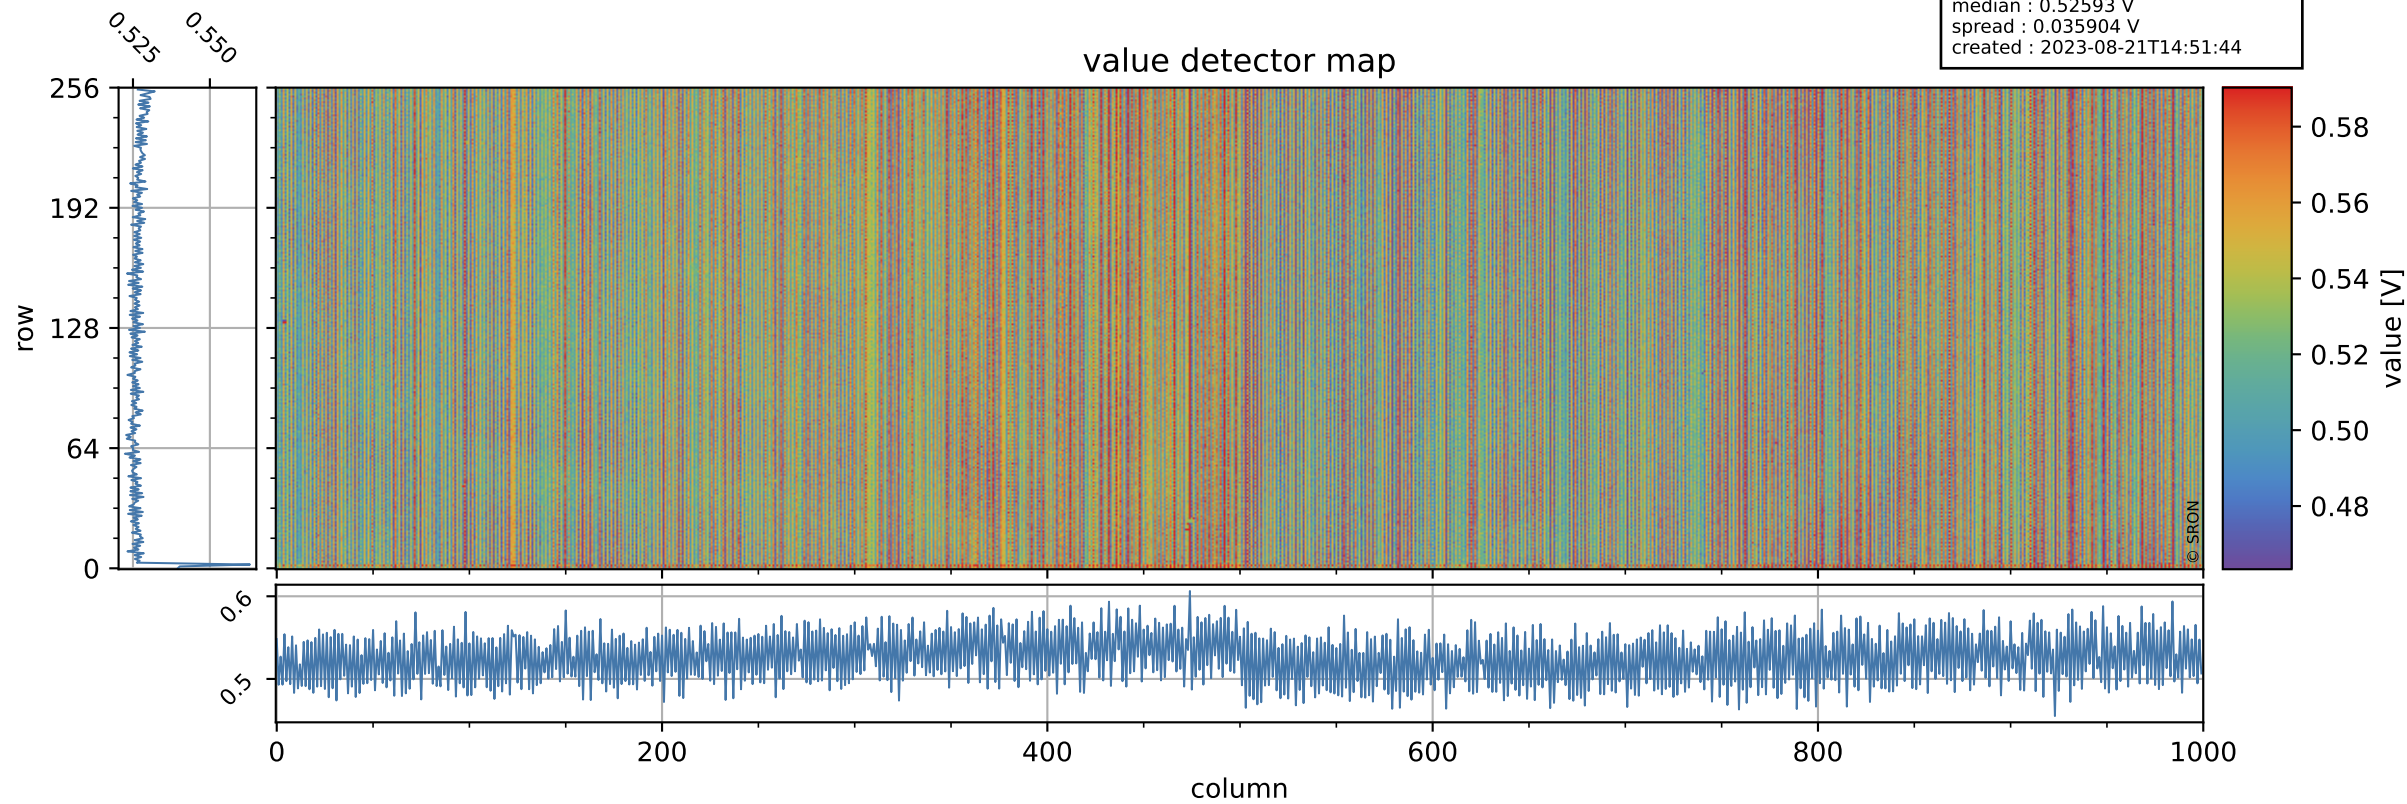

Tropomi SWIR offset (official)

orbits : 19 in [16657, 16702]
coverage : 2020-12-30 / 2021-01-02
median : 0.52593 V
spread : 0.035904 V
created : 2023-08-21T14:51:44

value detector map

Tropomi SWIR offset (official)

orbits : 19 in [16657, 16702]
coverage : 2020-12-30 / 2021-01-02
median : 28.664 μV
spread : 14.481 μV
created : 2023-08-21T14:51:44

Tropomi SWIR offset (official)

orbits : 19 in [16657, 16702]
coverage : 2020-12-30 / 2021-01-02
median : -0.085973 mV
spread : 0.38074 mV
created : 2023-08-21T14:51:45

value compared with SWIR offset CKD

Tropomi SWIR offset (official) ground-tracks of Sentinel-5P

orbits : 19 in [16657, 16702]
coverage : 2020-12-30 / 2021-01-02
created : 2023-08-21T14:51:45

Tropomi SWIR offset (official)

orbits : [2827, 16702]
coverage : 2018-04-30 / 2021-01-02
created : 2023-08-21T14:51:46

trend of detector median & temperatures