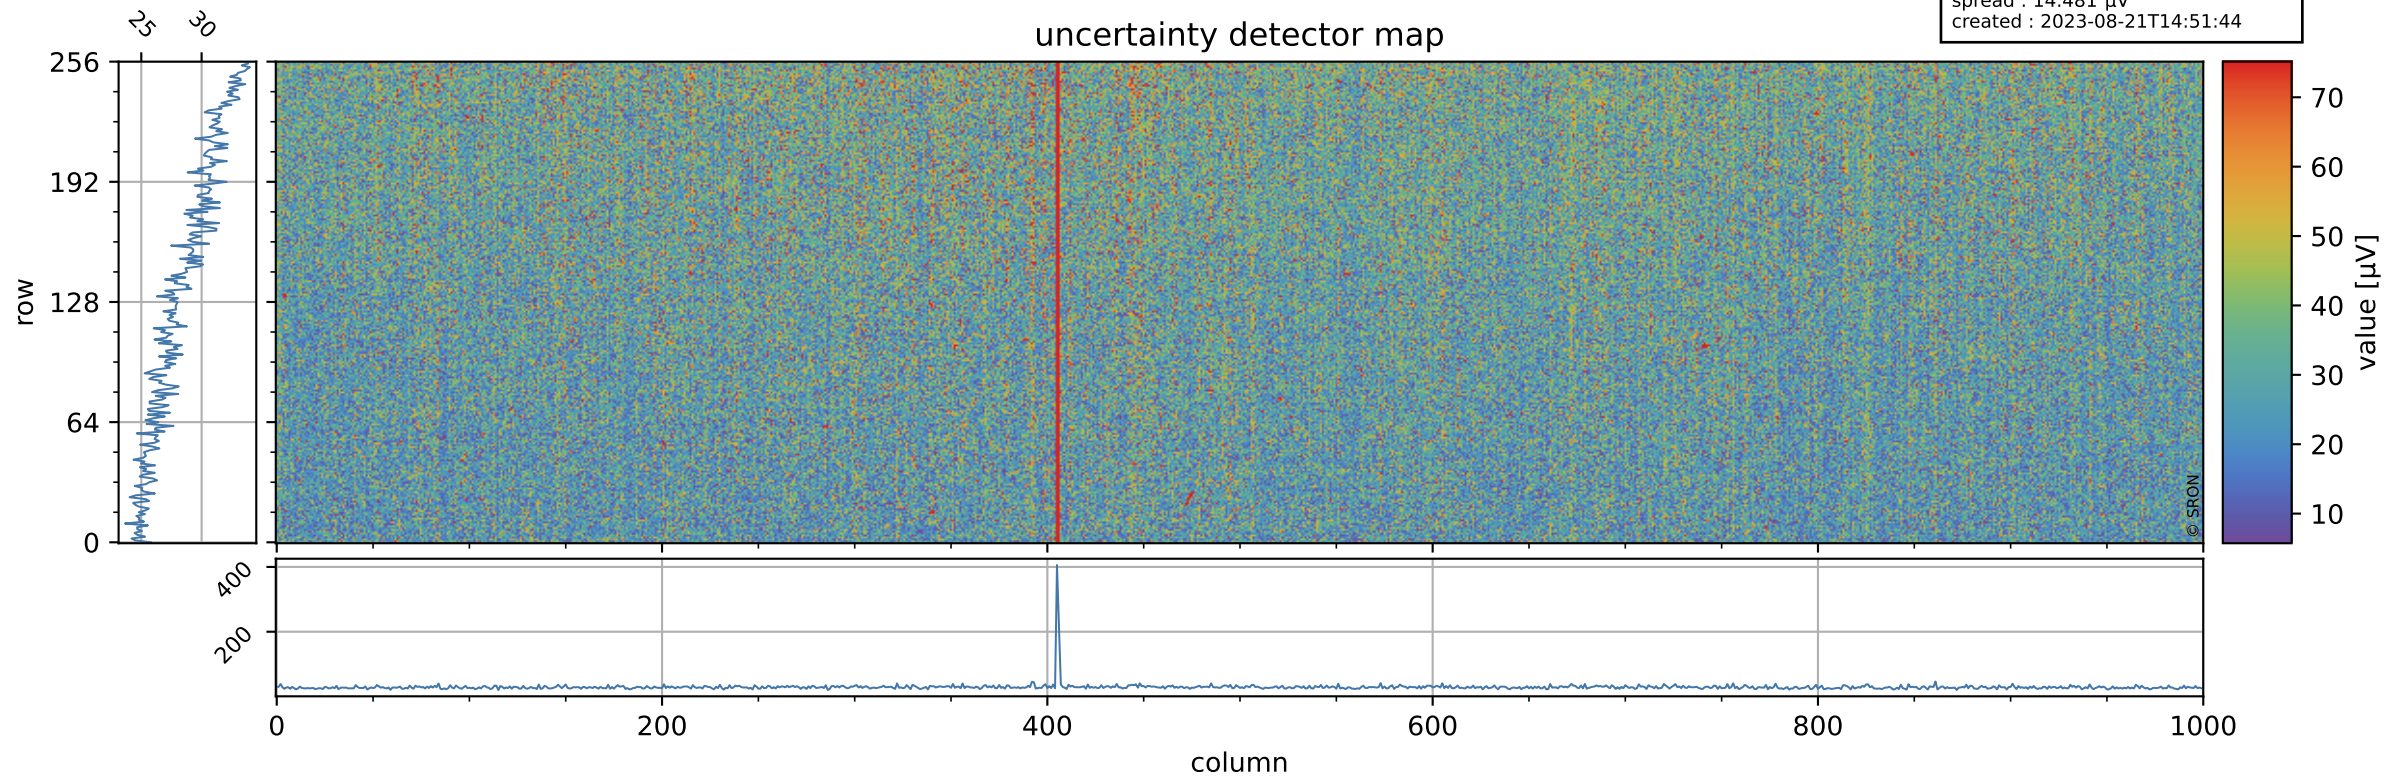

Tropomi SWIR offset (official)

orbits : 19 in [16657, 16702]
coverage : 2020-12-30 / 2021-01-02
median : 0.52593 V
spread : 0.035904 V
created : 2023-08-21T14:51:44

value detector map

Tropomi SWIR offset (official)

orbits : 19 in [16657, 16702]
coverage : 2020-12-30 / 2021-01-02
median : 28.664 μV
spread : 14.481 μV
created : 2023-08-21T14:51:44

Tropomi SWIR offset (official)

orbits : 19 in [16657, 16702]
coverage : 2020-12-30 / 2021-01-02
median : -0.085973 mV
spread : 0.38074 mV
created : 2023-08-21T14:51:45

value compared with SWIR offset CKD

Tropomi SWIR offset (official) ground-tracks of Sentinel-5P

orbits : 19 in [16657, 16702]
coverage : 2020-12-30 / 2021-01-02
created : 2023-08-21T14:51:45

Tropomi SWIR offset (official)

orbits : [2827, 16702]
coverage : 2018-04-30 / 2021-01-02
created : 2023-08-21T14:51:46

trend of detector median & temperatures