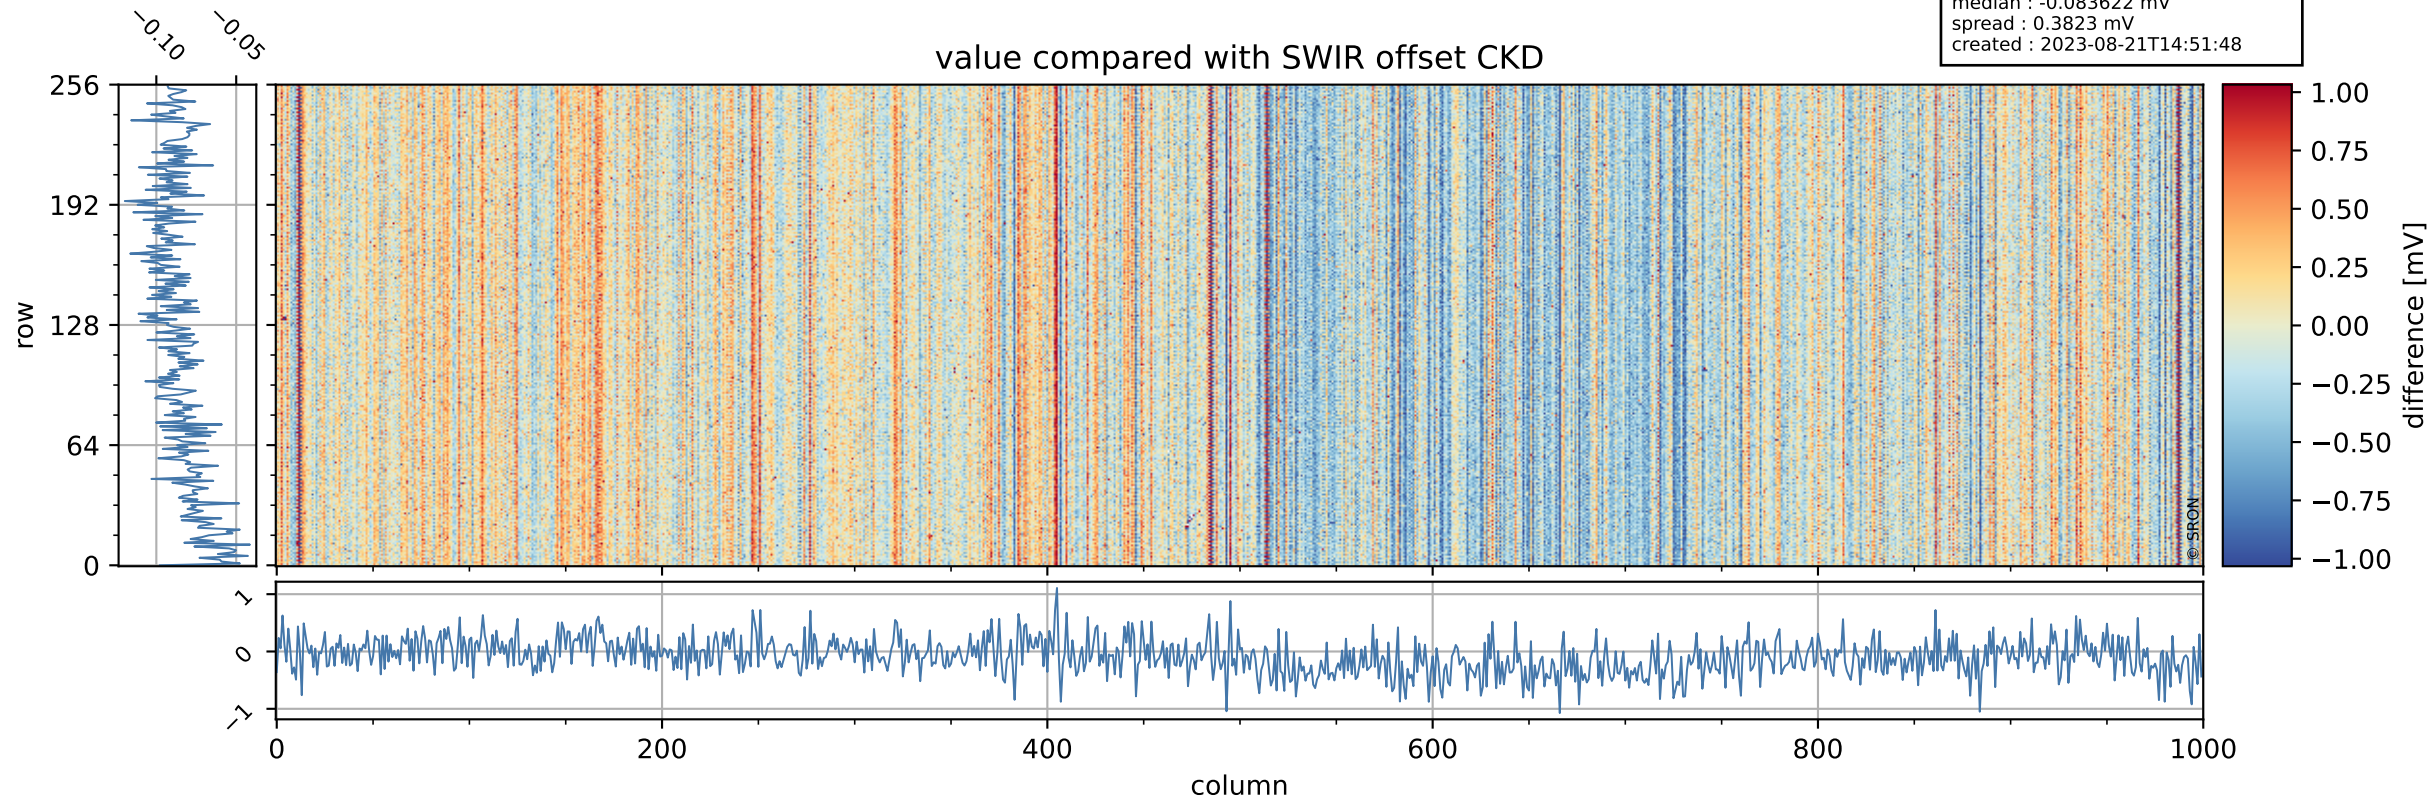

## value detector map

# Tropomi SWIR offset (official)

orbits : 19 in [16672, 16717]  
coverage : 2020-12-31 / 2021-01-03  
median : 28.737  $\mu\text{V}$   
spread : 14.581  $\mu\text{V}$   
created : 2023-08-21T14:51:47

# Tropomi SWIR offset (official)

orbits : 19 in [16672, 16717]  
coverage : 2020-12-31 / 2021-01-03  
median : -0.083622 mV  
spread : 0.3823 mV  
created : 2023-08-21T14:51:48

value compared with SWIR offset CKD

# Tropomi SWIR offset (official) ground-tracks of Sentinel-5P

orbits : 19 in [16672, 16717]  
coverage : 2020-12-31 / 2021-01-03  
created : 2023-08-21T14:51:48