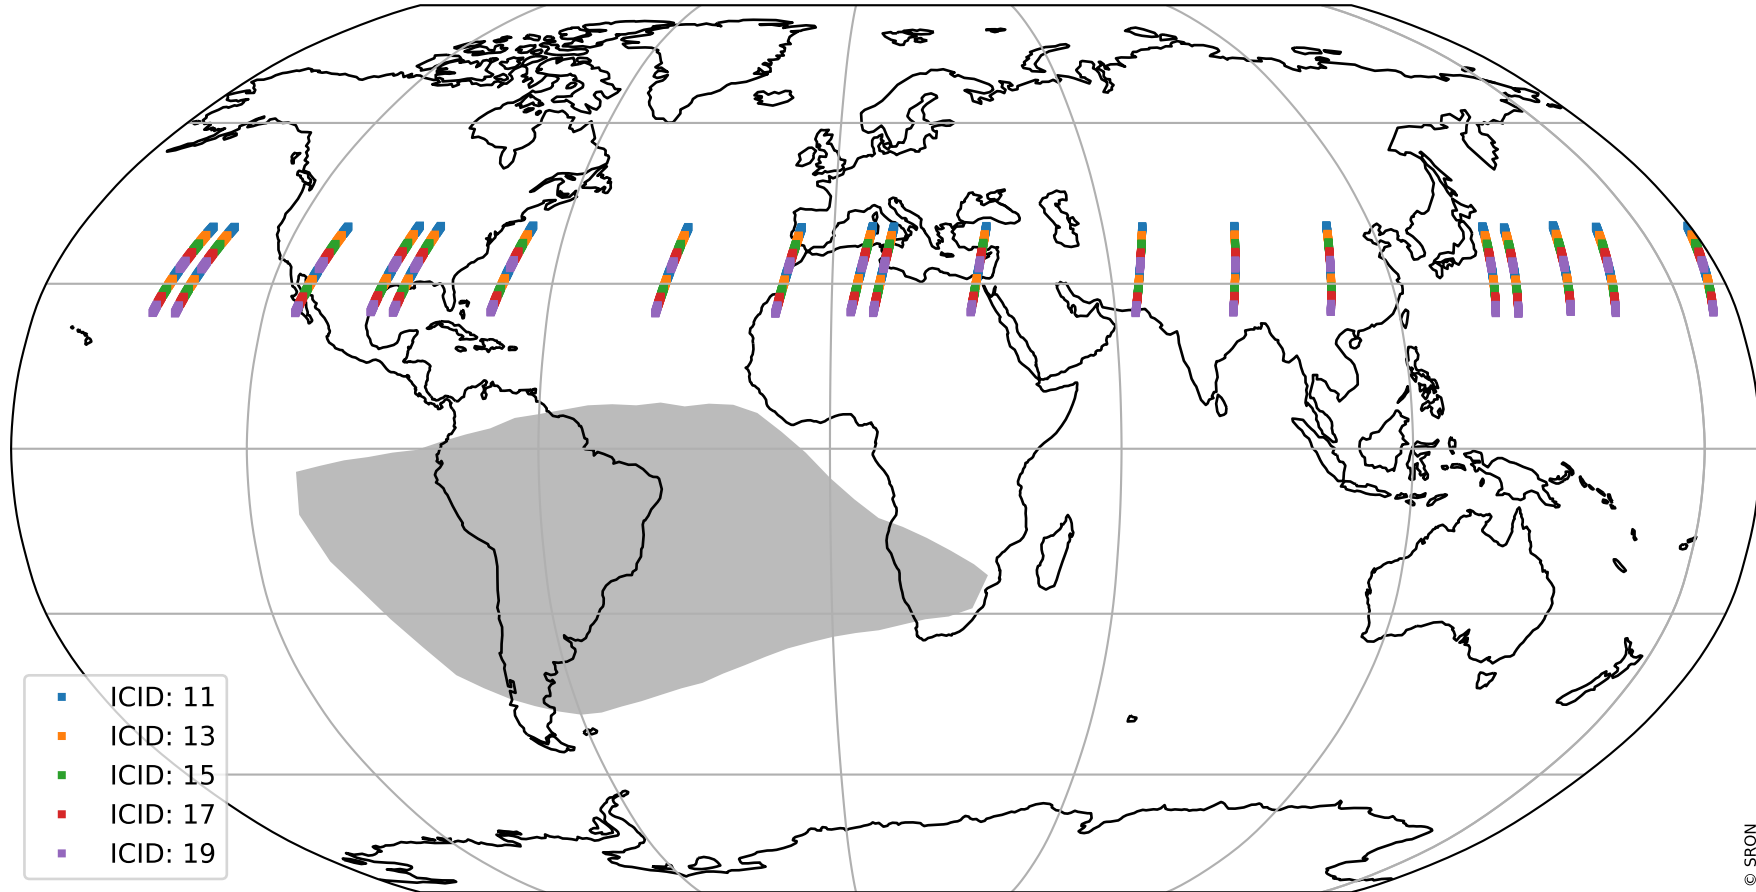

# Tropomi SWIR offset (official)

orbits : 19 in [16672, 16717]  
coverage : 2020-12-31 / 2021-01-03  
median : 28.737  $\mu\text{V}$   
spread : 14.581  $\mu\text{V}$   
created : 2023-08-21T14:51:47

# Tropomi SWIR offset (official)

orbits : 19 in [16672, 16717]  
coverage : 2020-12-31 / 2021-01-03  
median : -0.083622 mV  
spread : 0.3823 mV  
created : 2023-08-21T14:51:48

value compared with SWIR offset CKD

# Tropomi SWIR offset (official) ground-tracks of Sentinel-5P

orbits : 19 in [16672, 16717]  
coverage : 2020-12-31 / 2021-01-03  
created : 2023-08-21T14:51:48

# Tropomi SWIR offset (official)

orbits : [2827, 16717]  
coverage : 2018-04-30 / 2021-01-03  
created : 2023-08-21T14:51:49