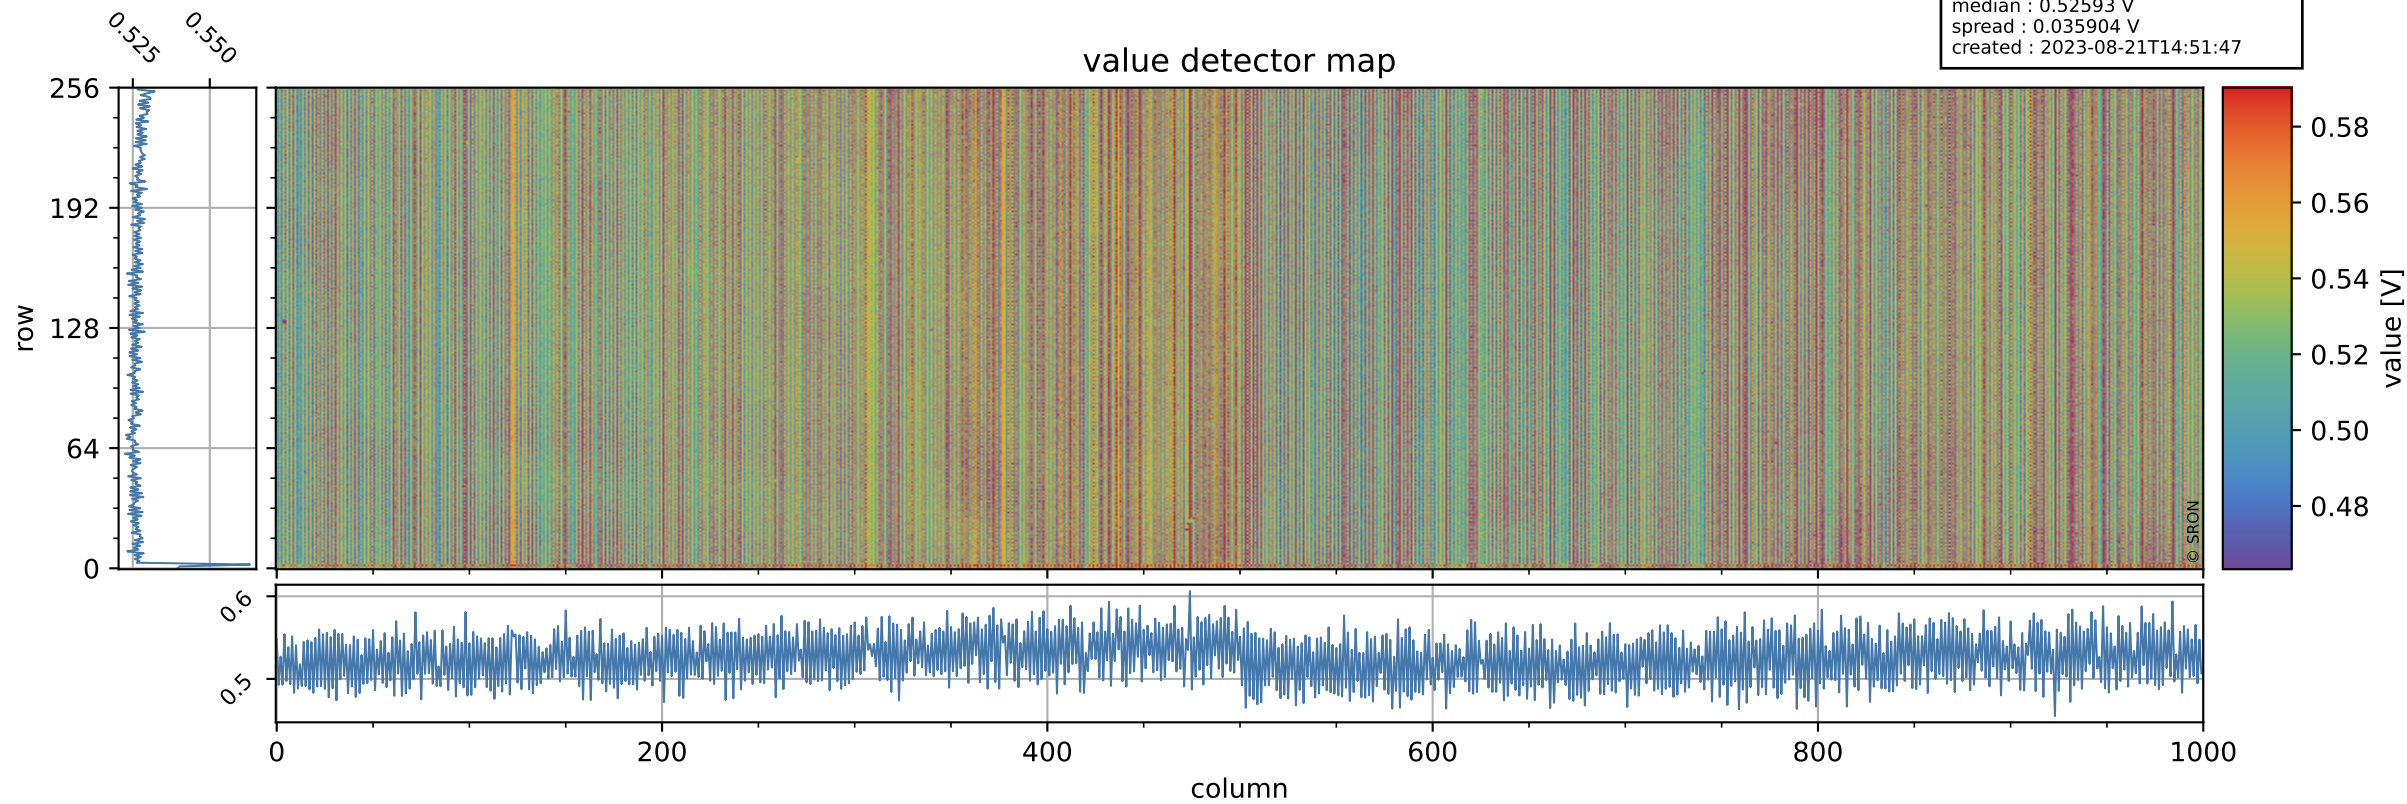

# Tropomi SWIR offset (official)

orbits : 19 in [16672, 16717]  
coverage : 2020-12-31 / 2021-01-03  
median : 0.52593 V  
spread : 0.035904 V  
created : 2023-08-21T14:51:47

## value detector map

# Tropomi SWIR offset (official)

orbits : 19 in [16672, 16717]  
coverage : 2020-12-31 / 2021-01-03  
median : 28.737  $\mu\text{V}$   
spread : 14.581  $\mu\text{V}$   
created : 2023-08-21T14:51:47

# Tropomi SWIR offset (official) ground-tracks of Sentinel-5P

orbits : 19 in [16672, 16717]  
coverage : 2020-12-31 / 2021-01-03  
created : 2023-08-21T14:51:48