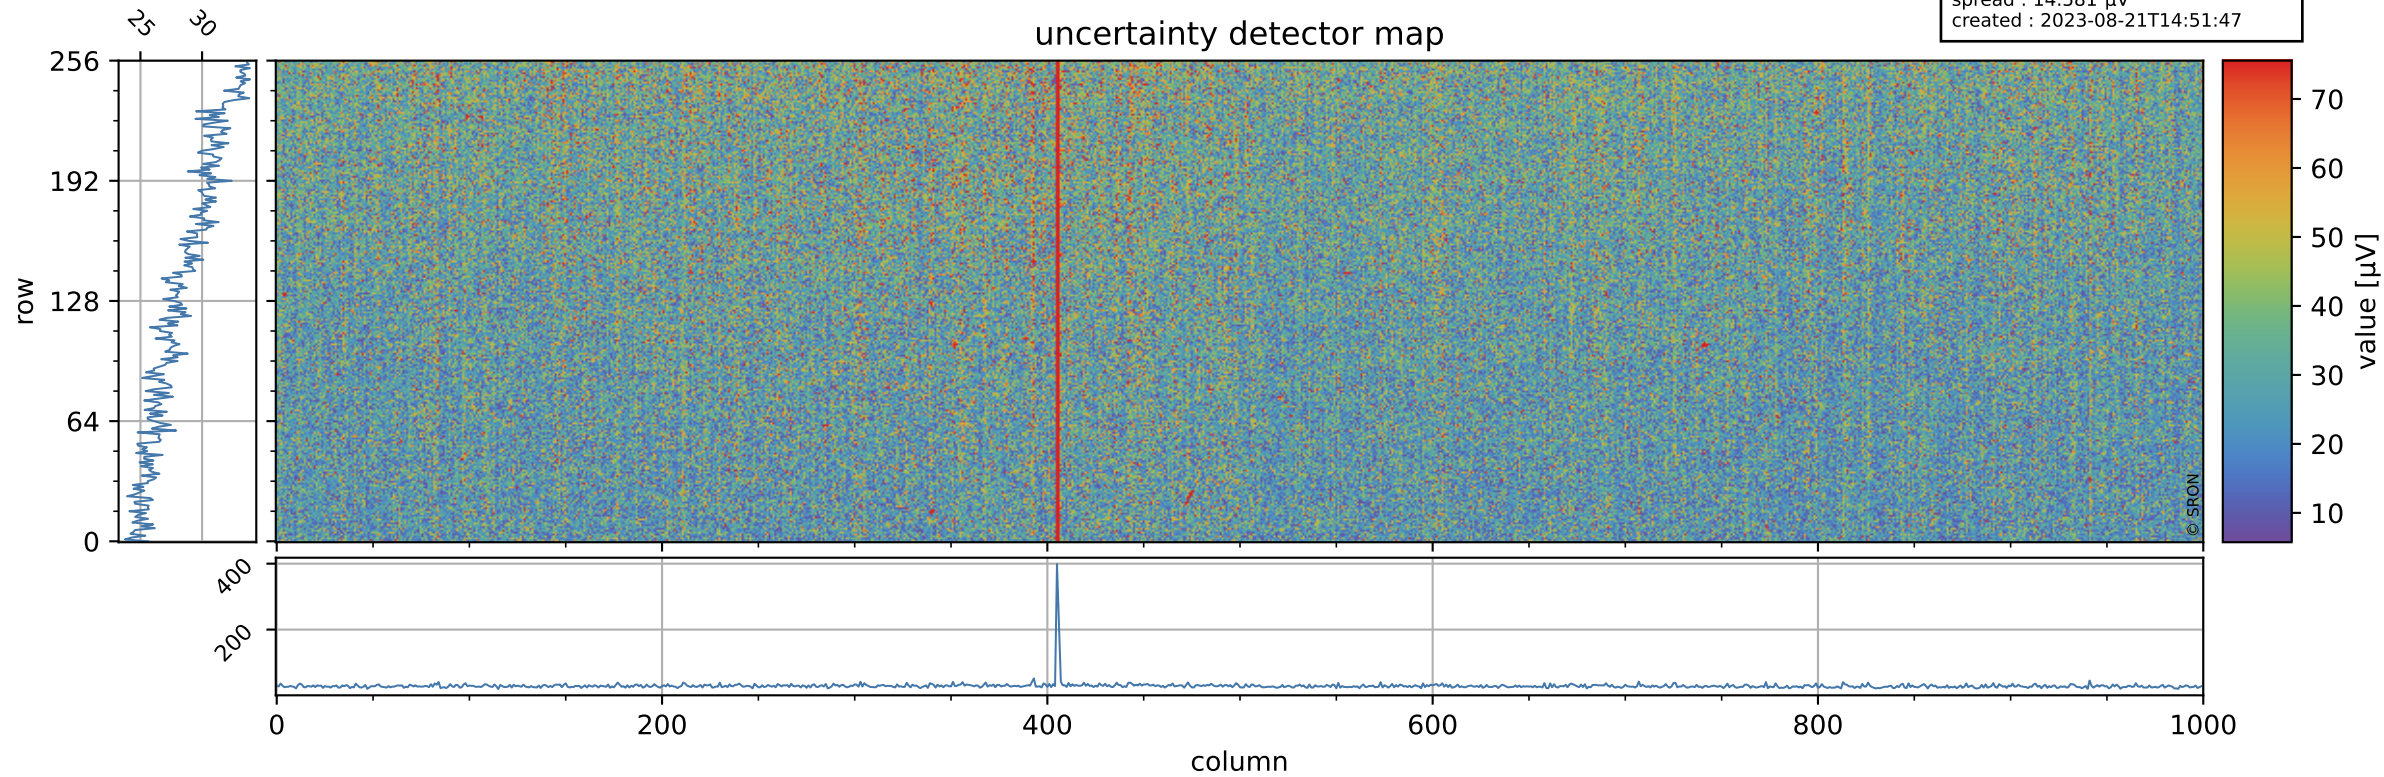

# Tropomi SWIR offset (official)

orbits : 19 in [16672, 16717]  
coverage : 2020-12-31 / 2021-01-03  
median : 0.52593 V  
spread : 0.035904 V  
created : 2023-08-21T14:51:47

## value detector map

# Tropomi SWIR offset (official)

orbits : 19 in [16672, 16717]  
coverage : 2020-12-31 / 2021-01-03  
median : 28.737  $\mu\text{V}$   
spread : 14.581  $\mu\text{V}$   
created : 2023-08-21T14:51:47

# Tropomi SWIR offset (official) ground-tracks of Sentinel-5P

orbits : 19 in [16672, 16717]  
coverage : 2020-12-31 / 2021-01-03  
created : 2023-08-21T14:51:48