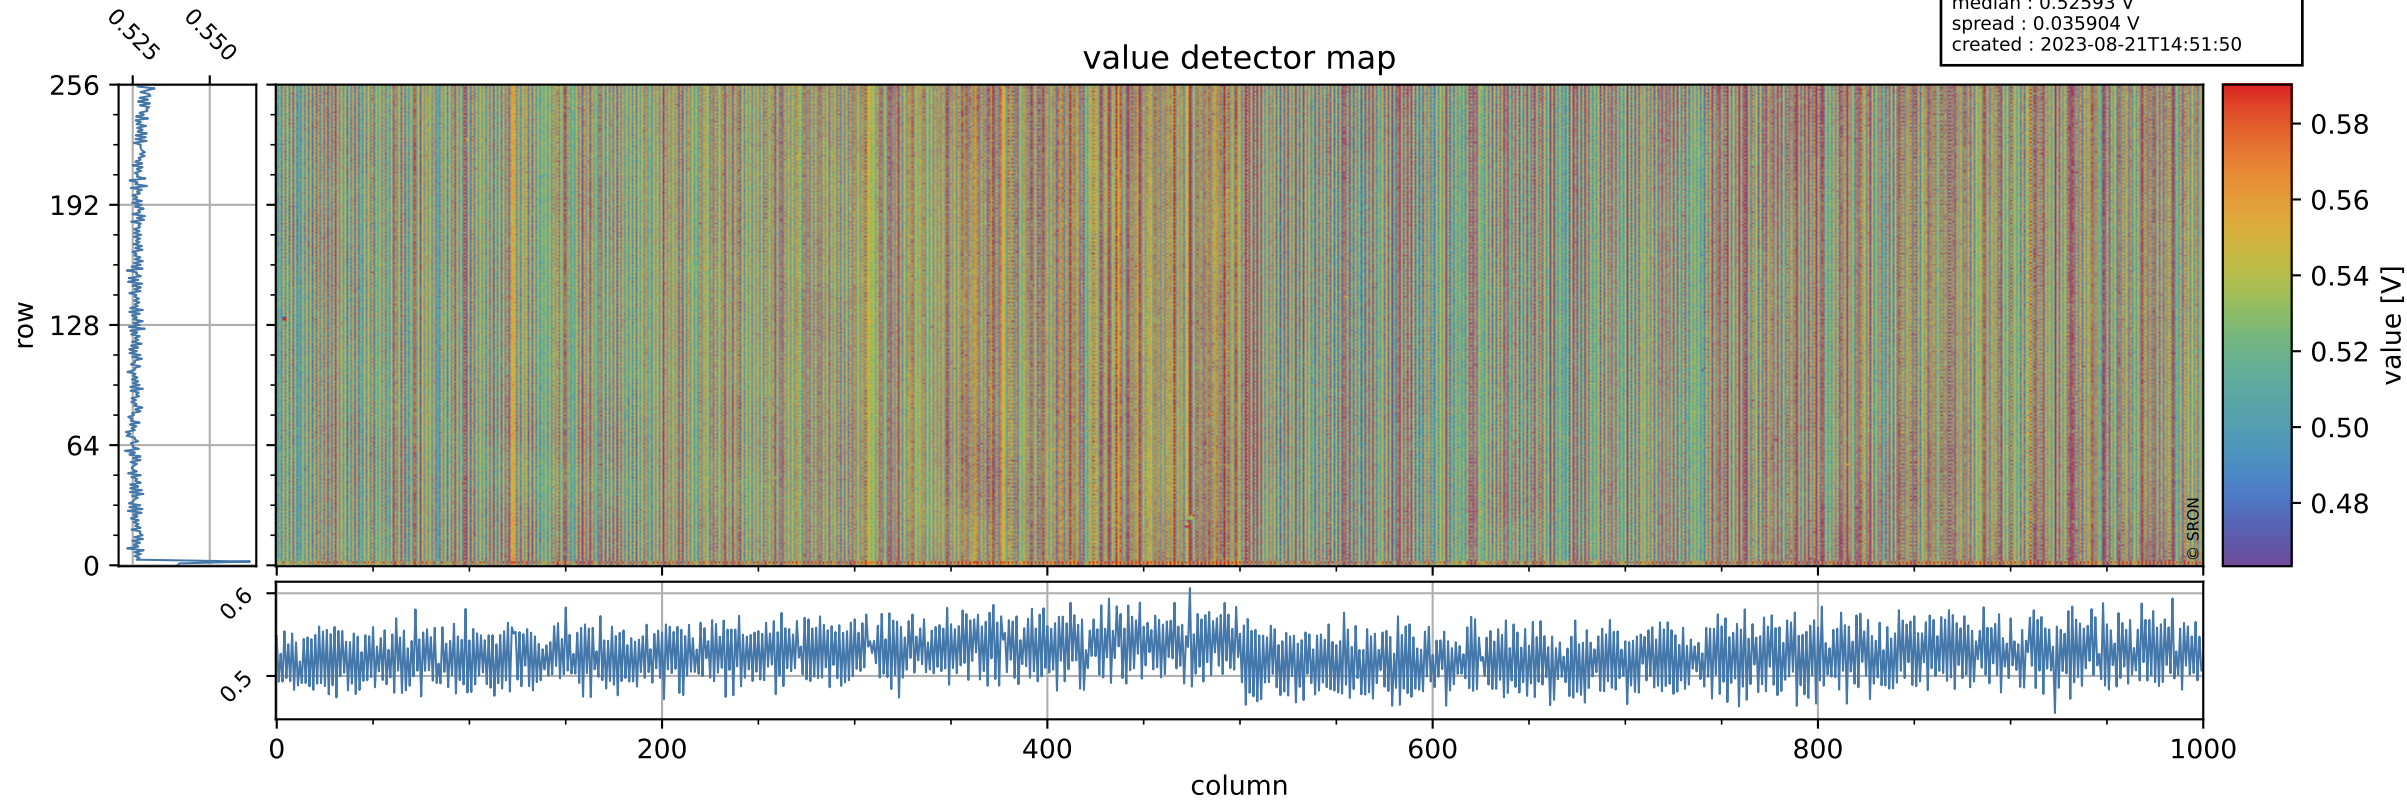

Tropomi SWIR offset (official)

orbits : 18 in [16687, 16732]
coverage : 2021-01-01 / 2021-01-04
median : 0.52593 V
spread : 0.035904 V
created : 2023-08-21T14:51:50

value detector map

Tropomi SWIR offset (official)

orbits : 18 in [16687, 16732]
coverage : 2021-01-01 / 2021-01-04
median : 29.387 μV
spread : 14.811 μV
created : 2023-08-21T14:51:50

Tropomi SWIR offset (official)

value compared with SWIR offset CKD

orbits : 18 in [16687, 16732]
coverage : 2021-01-01 / 2021-01-04
median : -0.085011 mV
spread : 0.38316 mV
created : 2023-08-21T14:51:51

Tropomi SWIR offset (official) ground-tracks of Sentinel-5P

orbits : 18 in [16687, 16732]
coverage : 2021-01-01 / 2021-01-04
created : 2023-08-21T14:51:51

Tropomi SWIR offset (official)

orbits : [2827, 16732]
coverage : 2018-04-30 / 2021-01-04
created : 2023-08-21T14:51:52

trend of detector median & temperatures