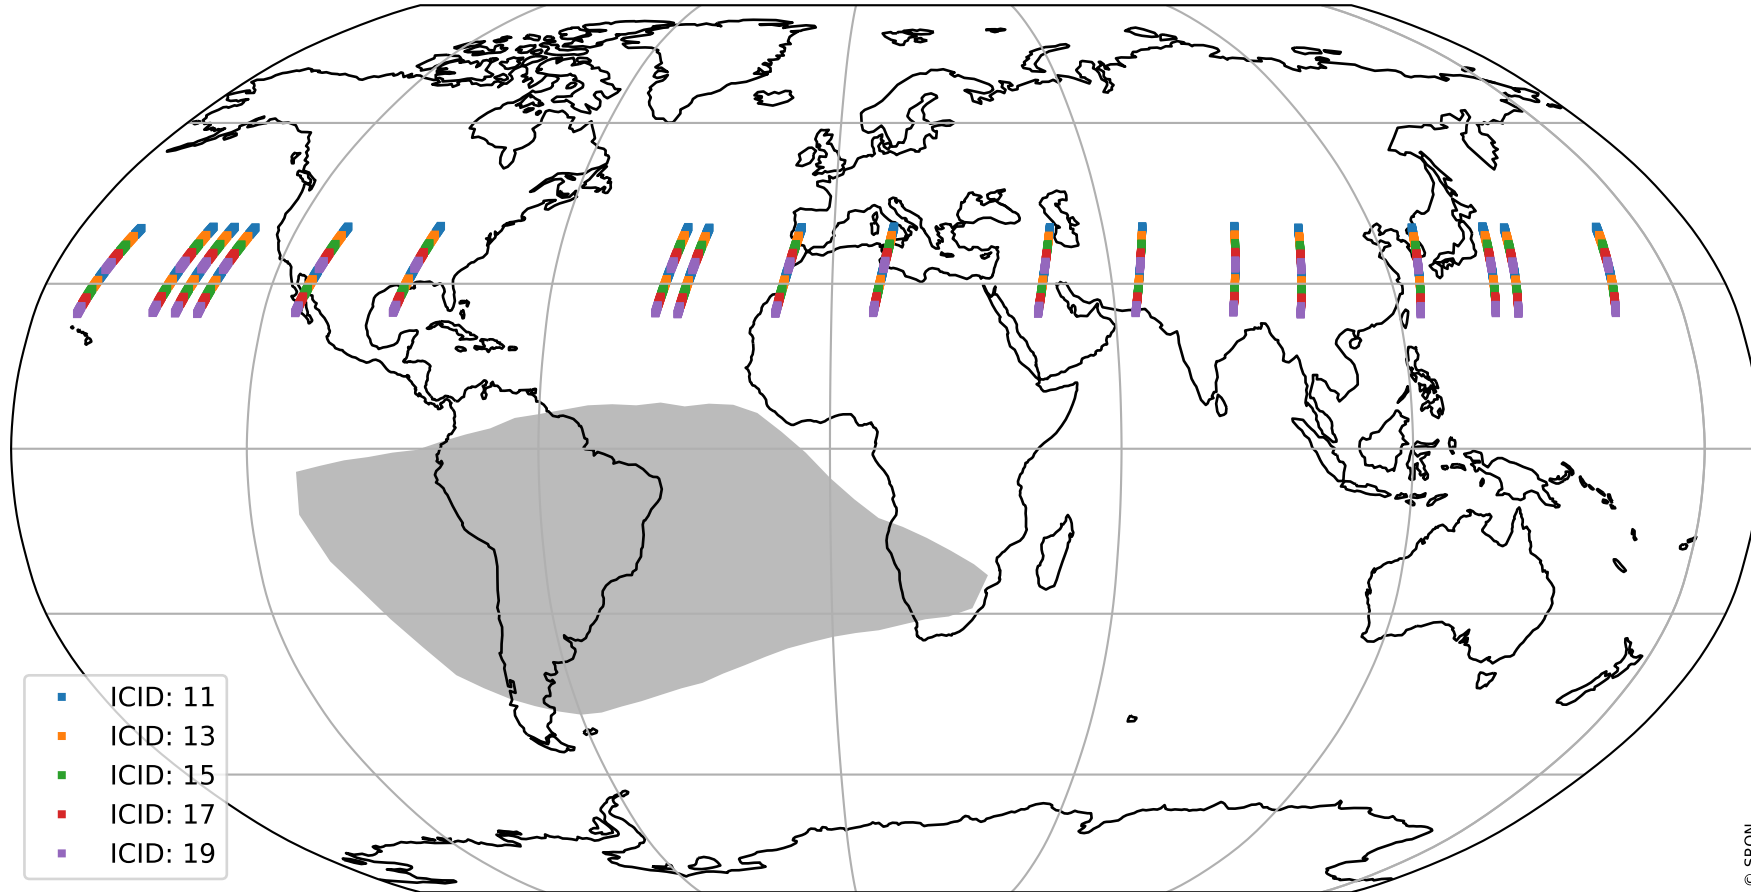

Tropomi SWIR offset (official)

orbits : 18 in [16687, 16732]
coverage : 2021-01-01 / 2021-01-04
median : 0.52593 V
spread : 0.035904 V
created : 2023-08-21T14:51:50

value detector map

Tropomi SWIR offset (official)

orbits : 18 in [16687, 16732]
coverage : 2021-01-01 / 2021-01-04
median : 29.387 μV
spread : 14.811 μV
created : 2023-08-21T14:51:50

Tropomi SWIR offset (official)

value compared with SWIR offset CKD

orbits : 18 in [16687, 16732]
coverage : 2021-01-01 / 2021-01-04
median : -0.085011 mV
spread : 0.38316 mV
created : 2023-08-21T14:51:51

Tropomi SWIR offset (official) ground-tracks of Sentinel-5P

orbits : 18 in [16687, 16732]
coverage : 2021-01-01 / 2021-01-04
created : 2023-08-21T14:51:51

Tropomi SWIR offset (official)

orbits : [2827, 16732]
coverage : 2018-04-30 / 2021-01-04
created : 2023-08-21T14:51:52