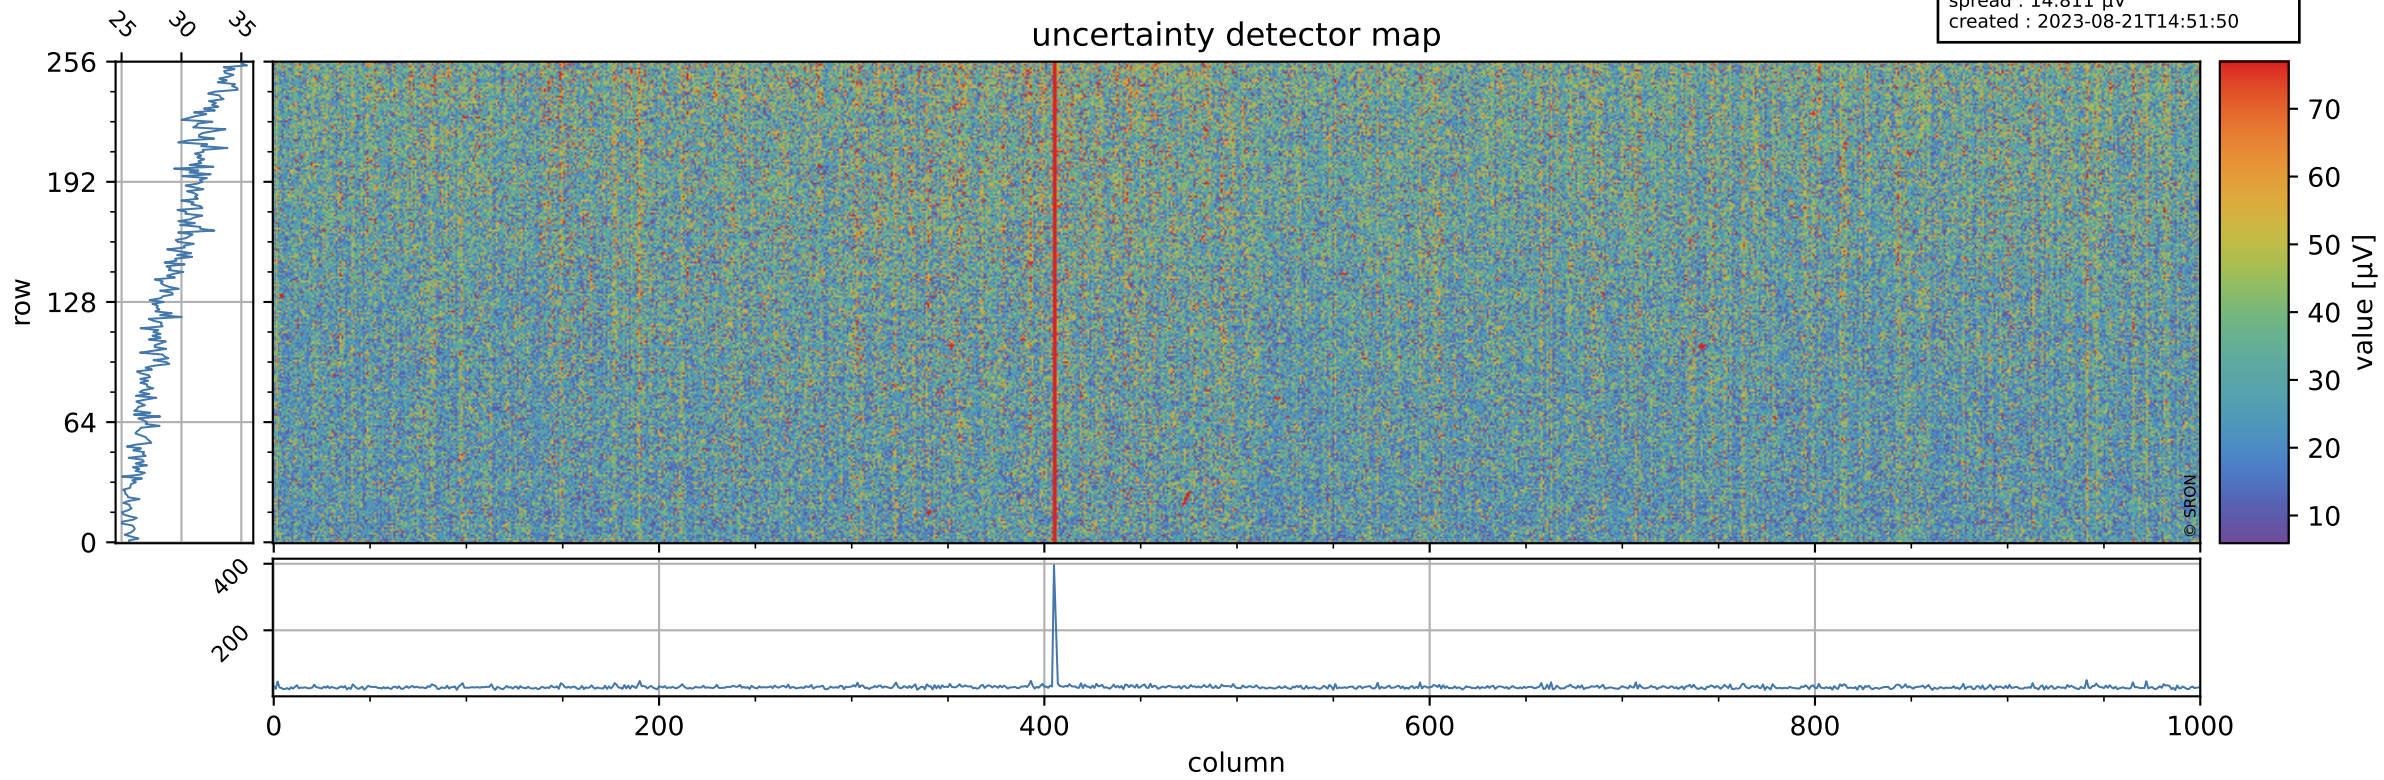

Tropomi SWIR offset (official)

orbits : 18 in [16687, 16732]
coverage : 2021-01-01 / 2021-01-04
median : 0.52593 V
spread : 0.035904 V
created : 2023-08-21T14:51:50

value detector map

Tropomi SWIR offset (official)

orbits : 18 in [16687, 16732]
coverage : 2021-01-01 / 2021-01-04
median : 29.387 μV
spread : 14.811 μV
created : 2023-08-21T14:51:50

Tropomi SWIR offset (official)

value compared with SWIR offset CKD

orbits : 18 in [16687, 16732]
coverage : 2021-01-01 / 2021-01-04
median : -0.085011 mV
spread : 0.38316 mV
created : 2023-08-21T14:51:51

Tropomi SWIR offset (official) ground-tracks of Sentinel-5P

orbits : 18 in [16687, 16732]
coverage : 2021-01-01 / 2021-01-04
created : 2023-08-21T14:51:51

Tropomi SWIR offset (official)

orbits : [2827, 16732]
coverage : 2018-04-30 / 2021-01-04
created : 2023-08-21T14:51:52

trend of detector median & temperatures