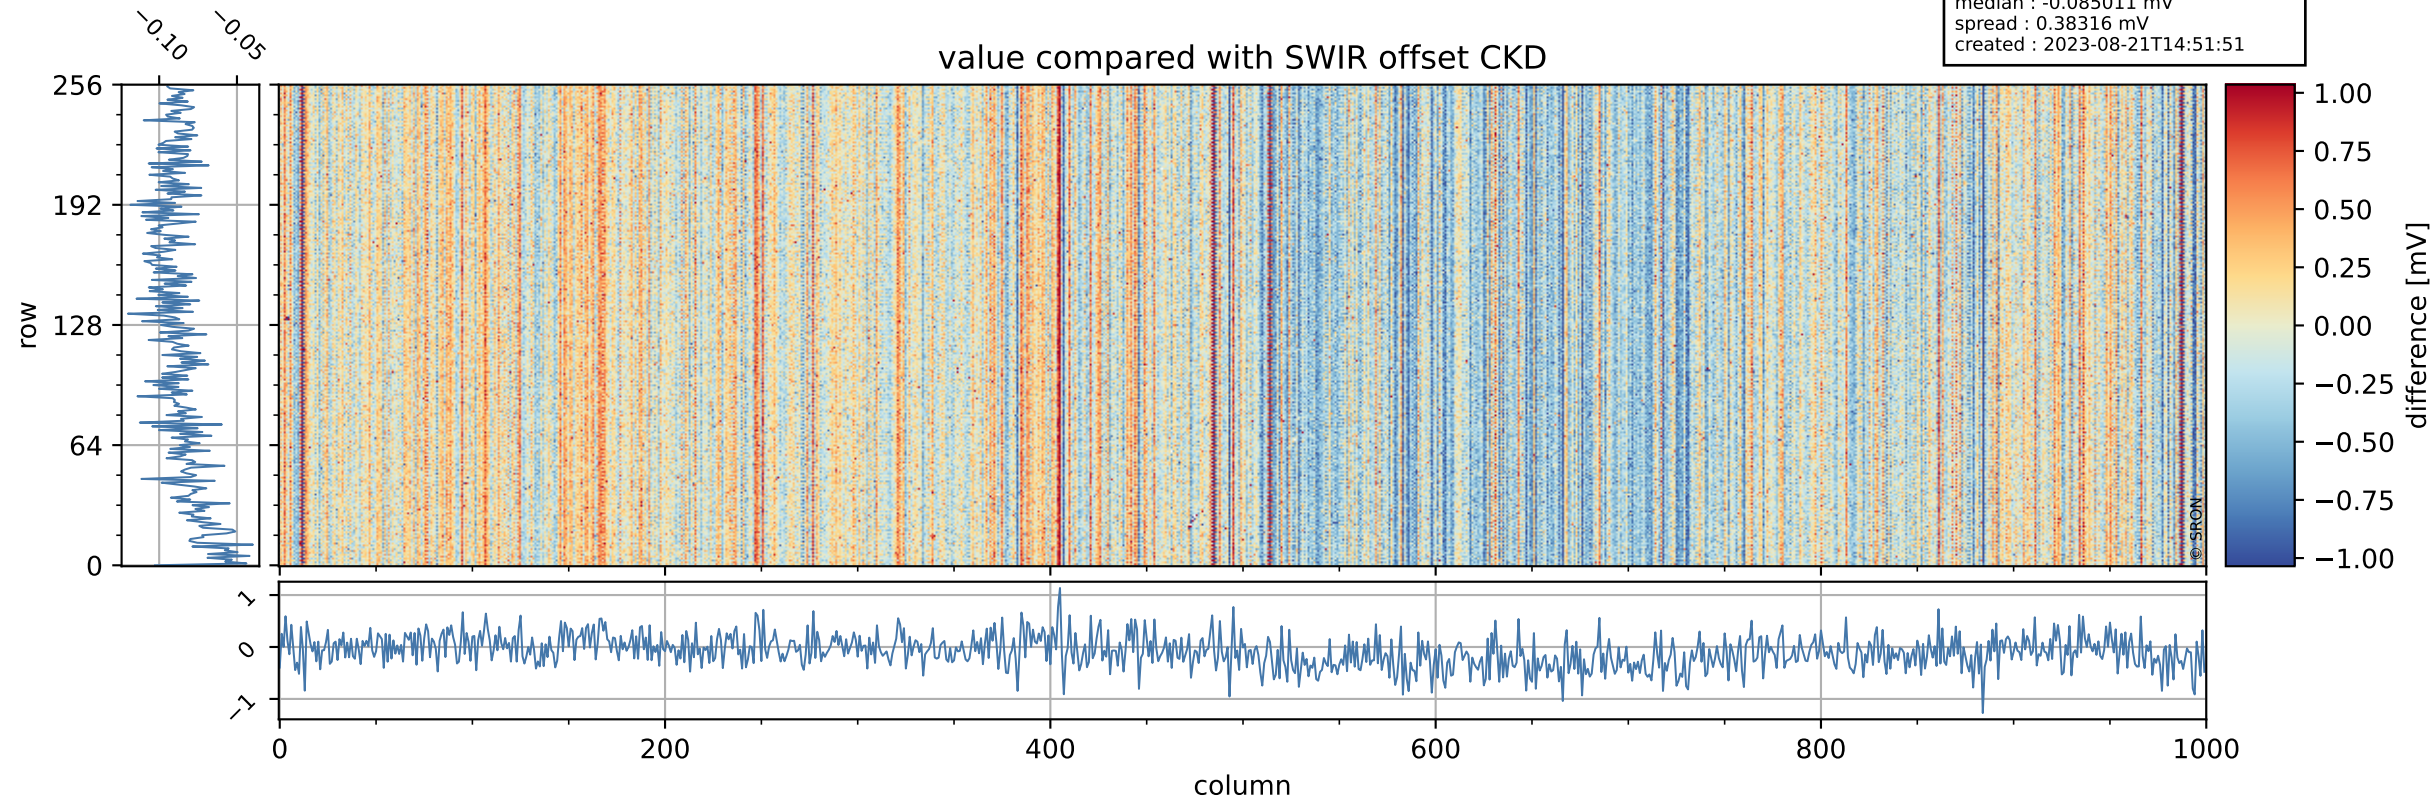

Tropomi SWIR offset (official)

orbits : 18 in [16687, 16732]
coverage : 2021-01-01 / 2021-01-04
median : 0.52593 V
spread : 0.035904 V
created : 2023-08-21T14:51:50

value detector map

Tropomi SWIR offset (official)

orbits : 18 in [16687, 16732]
coverage : 2021-01-01 / 2021-01-04
median : 29.387 μV
spread : 14.811 μV
created : 2023-08-21T14:51:50

Tropomi SWIR offset (official)

value compared with SWIR offset CKD

orbits : 18 in [16687, 16732]
coverage : 2021-01-01 / 2021-01-04
median : -0.085011 mV
spread : 0.38316 mV
created : 2023-08-21T14:51:51

Tropomi SWIR offset (official) ground-tracks of Sentinel-5P

orbits : 18 in [16687, 16732]
coverage : 2021-01-01 / 2021-01-04
created : 2023-08-21T14:51:51

Tropomi SWIR offset (official)

orbits : [2827, 16732]
coverage : 2018-04-30 / 2021-01-04
created : 2023-08-21T14:51:52

trend of detector median & temperatures