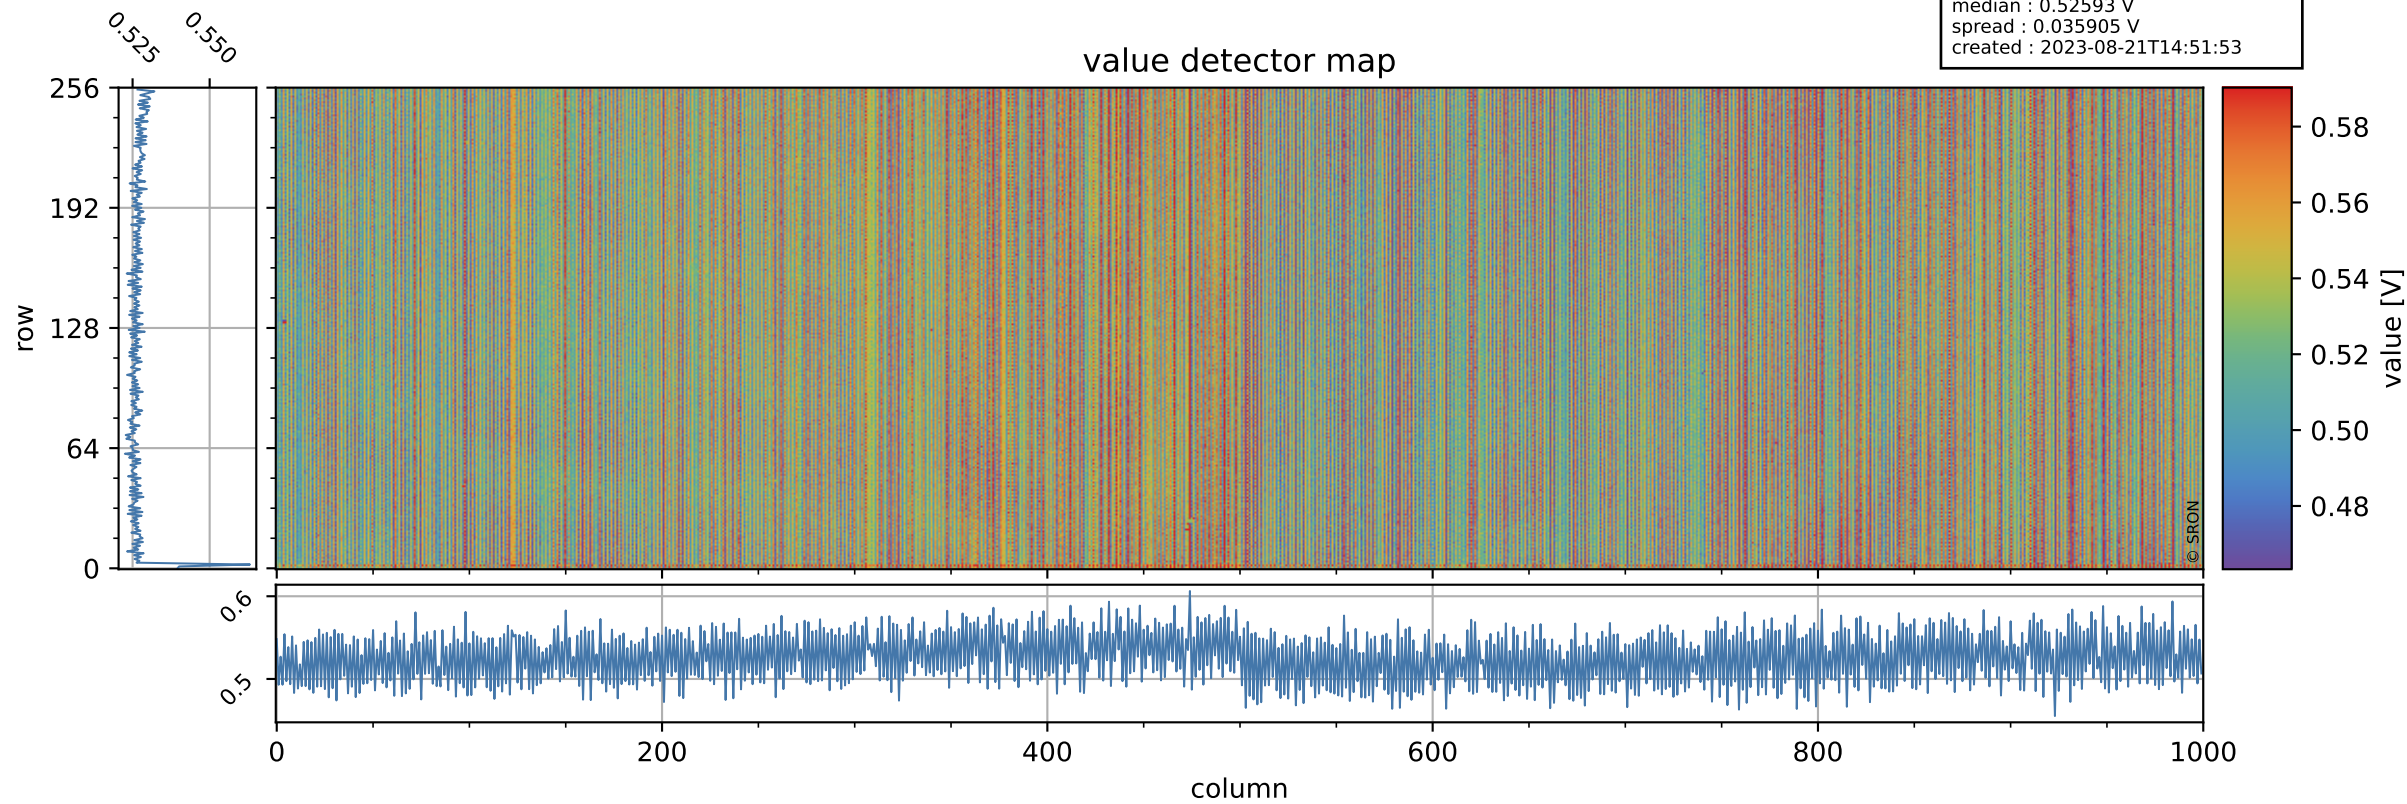

# Tropomi SWIR offset (official)

orbits : 18 in [16702, 16747]  
coverage : 2021-01-02 / 2021-01-05  
median : 0.52593 V  
spread : 0.035905 V  
created : 2023-08-21T14:51:53

## value detector map

# Tropomi SWIR offset (official)

orbits : 18 in [16702, 16747]  
coverage : 2021-01-02 / 2021-01-05  
median : 29.289  $\mu\text{V}$   
spread : 14.737  $\mu\text{V}$   
created : 2023-08-21T14:51:53

# Tropomi SWIR offset (official) ground-tracks of Sentinel-5P

orbits : 18 in [16702, 16747]  
coverage : 2021-01-02 / 2021-01-05  
created : 2023-08-21T14:51:54