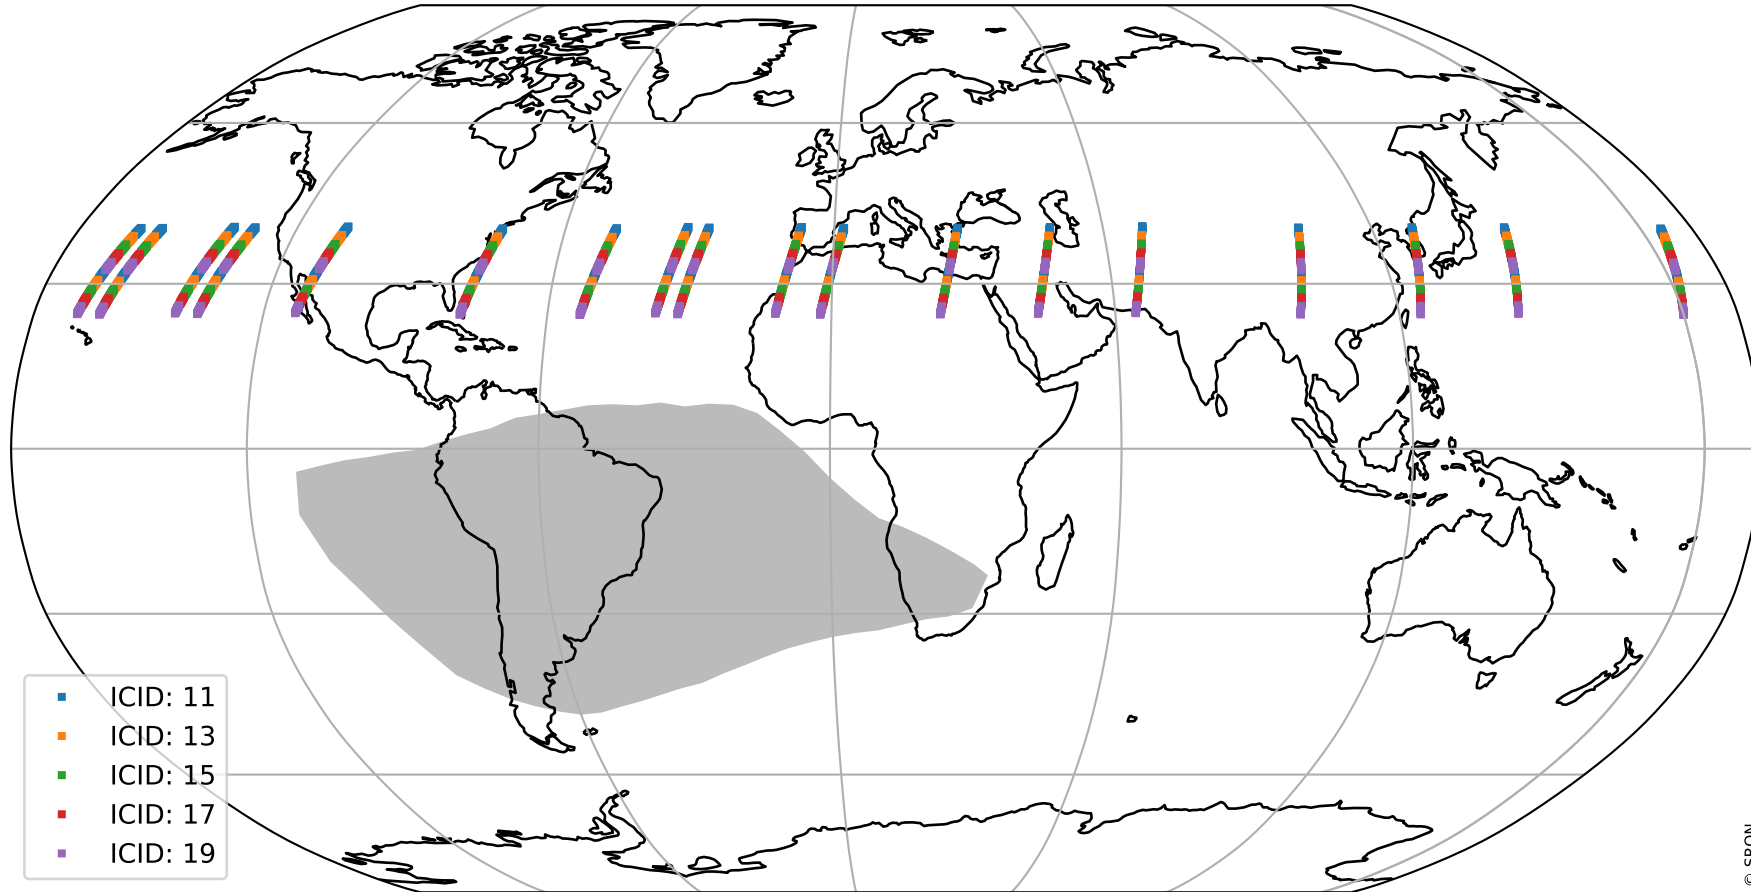

# Tropomi SWIR offset (official)

orbits : 18 in [16702, 16747]  
coverage : 2021-01-02 / 2021-01-05  
median : 29.289  $\mu\text{V}$   
spread : 14.737  $\mu\text{V}$   
created : 2023-08-21T14:51:53

# Tropomi SWIR offset (official)

orbits : 18 in [16702, 16747]  
coverage : 2021-01-02 / 2021-01-05  
median : -0.080234 mV  
spread : 0.38133 mV  
created : 2023-08-21T14:51:54

value compared with SWIR offset CKD

# Tropomi SWIR offset (official) ground-tracks of Sentinel-5P

orbits : 18 in [16702, 16747]  
coverage : 2021-01-02 / 2021-01-05  
created : 2023-08-21T14:51:54

# Tropomi SWIR offset (official)

orbits : [2827, 16747]  
coverage : 2018-04-30 / 2021-01-05  
created : 2023-08-21T14:51:55