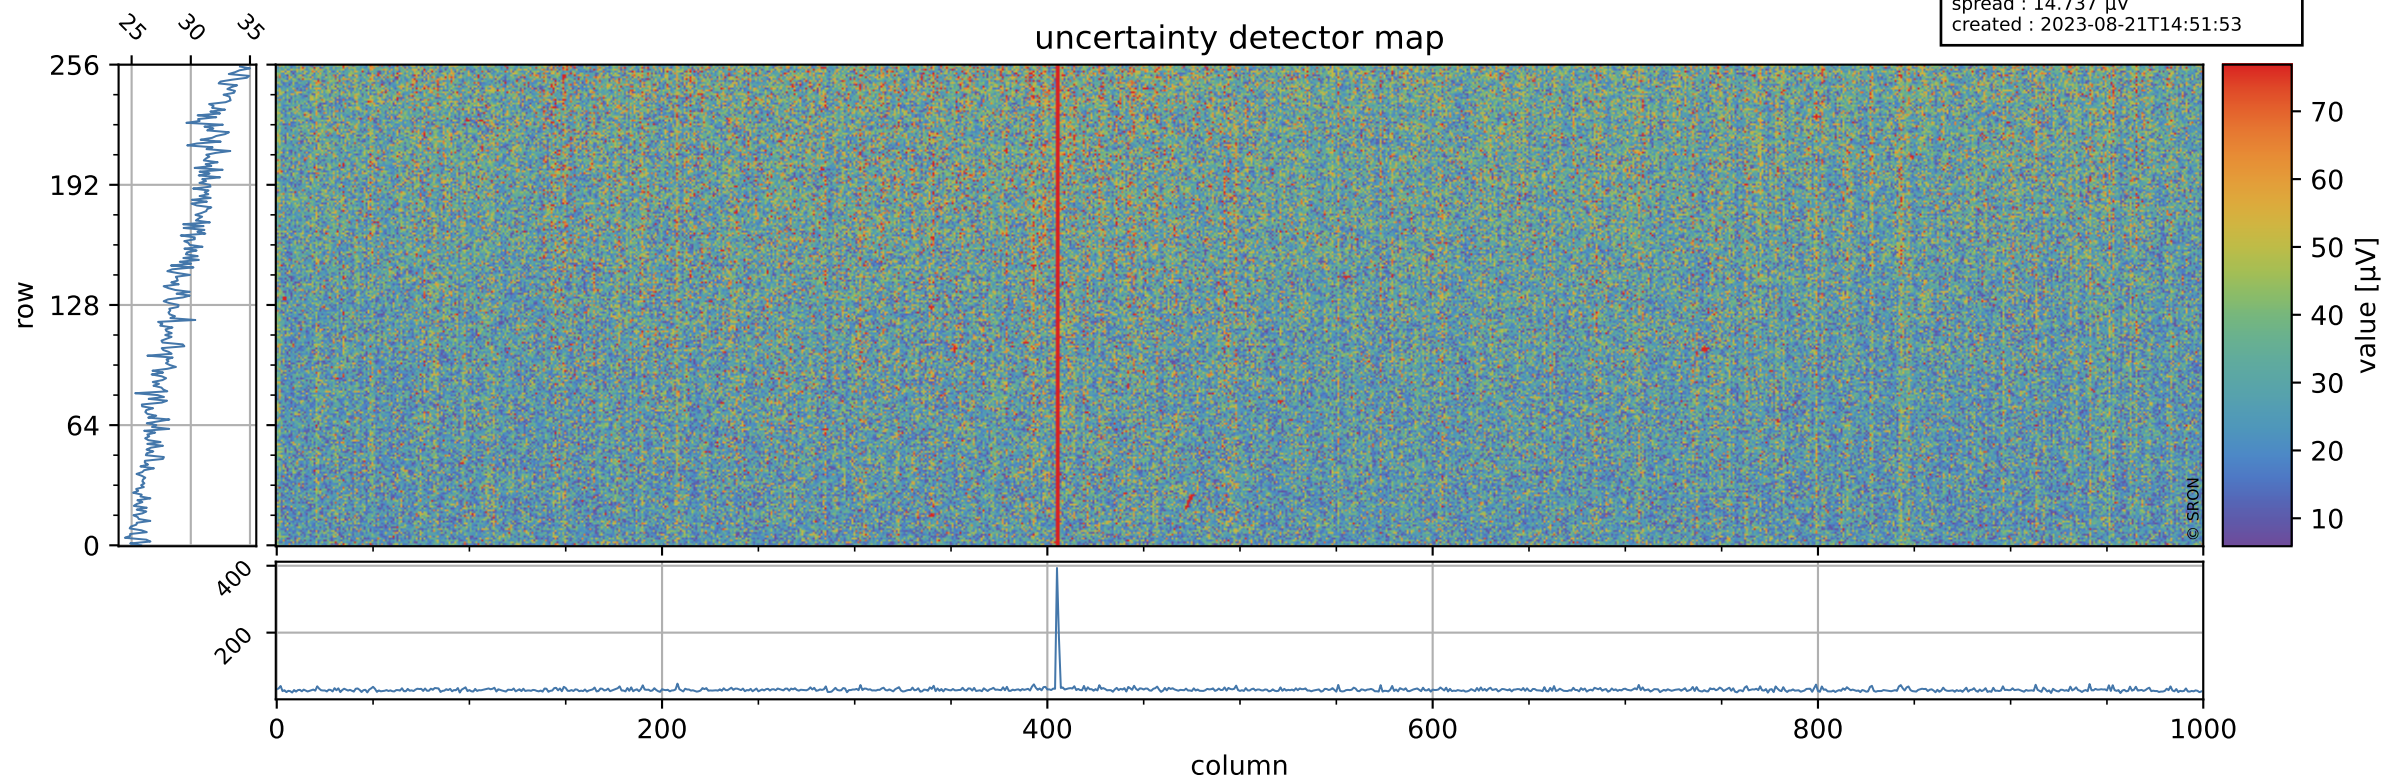

# Tropomi SWIR offset (official)

orbits : 18 in [16702, 16747]  
coverage : 2021-01-02 / 2021-01-05  
median : 0.52593 V  
spread : 0.035905 V  
created : 2023-08-21T14:51:53

## value detector map

# Tropomi SWIR offset (official)

orbits : 18 in [16702, 16747]  
coverage : 2021-01-02 / 2021-01-05  
median : 29.289  $\mu\text{V}$   
spread : 14.737  $\mu\text{V}$   
created : 2023-08-21T14:51:53

# Tropomi SWIR offset (official) ground-tracks of Sentinel-5P

orbits : 18 in [16702, 16747]  
coverage : 2021-01-02 / 2021-01-05  
created : 2023-08-21T14:51:54