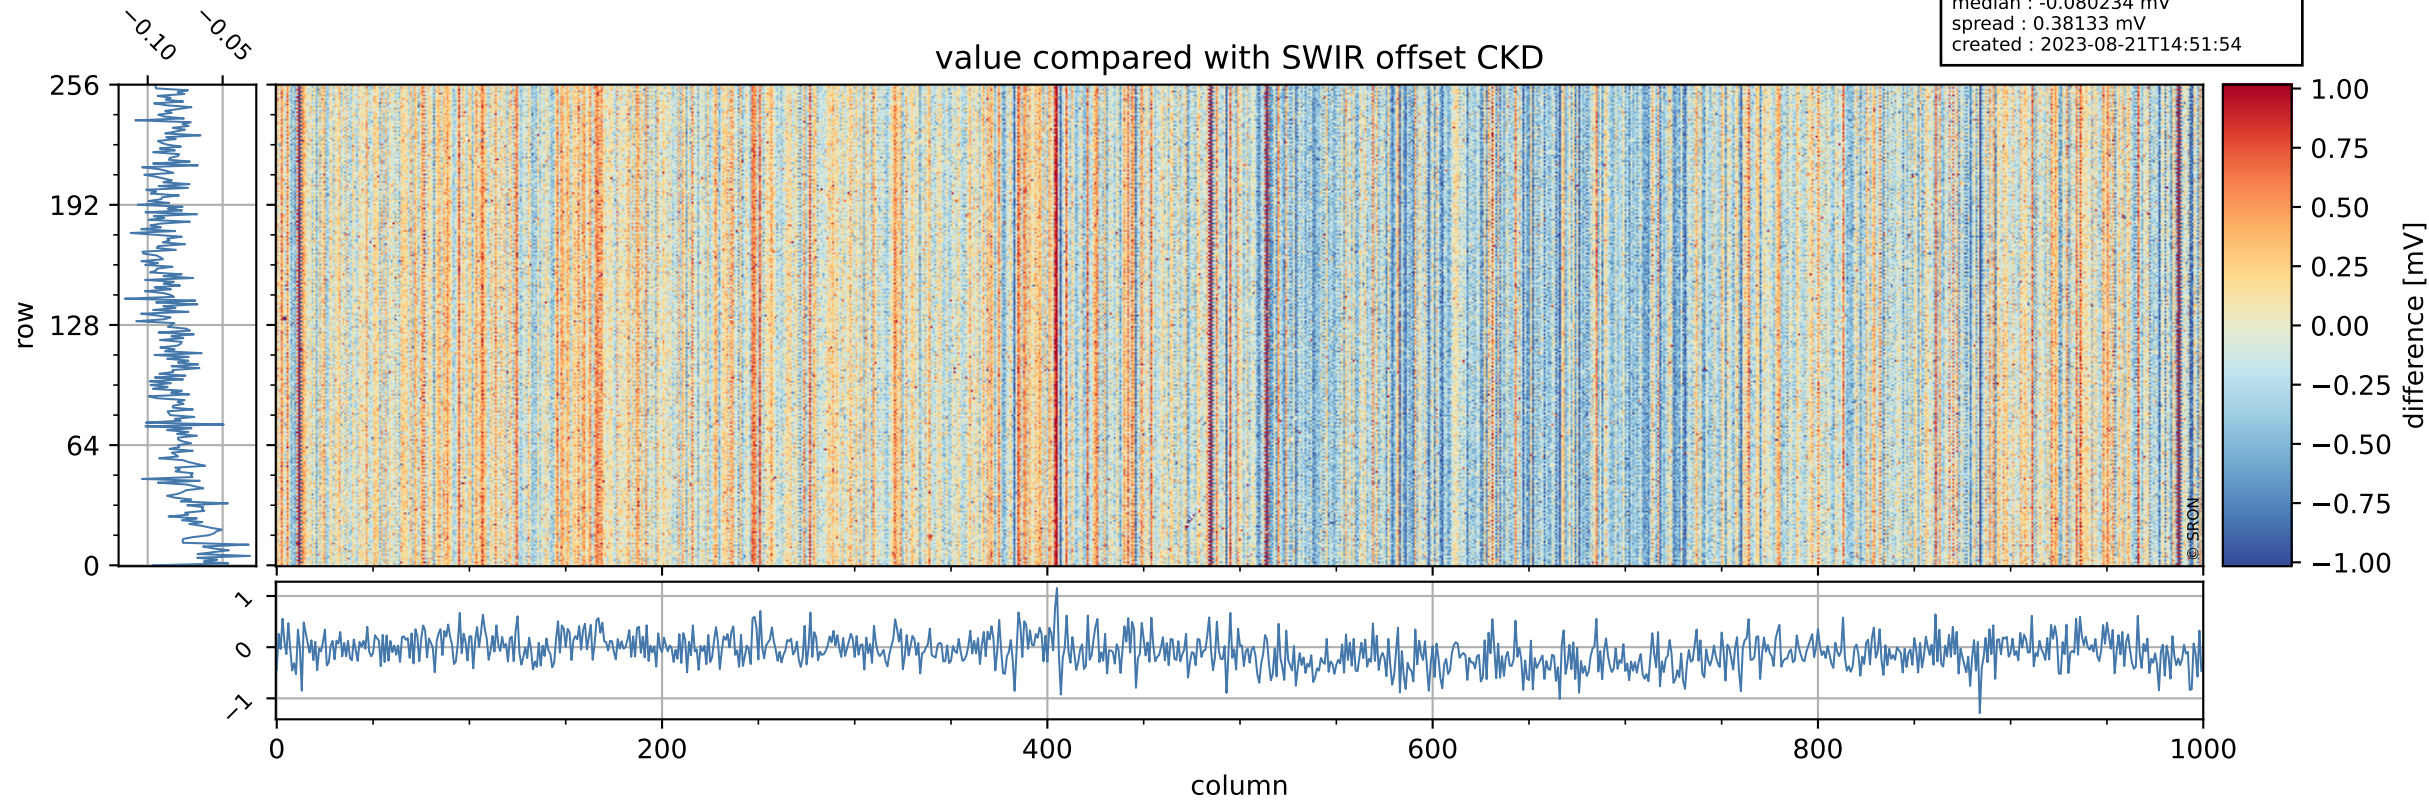

## value detector map

# Tropomi SWIR offset (official)

orbits : 18 in [16702, 16747]  
coverage : 2021-01-02 / 2021-01-05  
median : 29.289  $\mu\text{V}$   
spread : 14.737  $\mu\text{V}$   
created : 2023-08-21T14:51:53

# Tropomi SWIR offset (official)

orbits : 18 in [16702, 16747]  
coverage : 2021-01-02 / 2021-01-05  
median : -0.080234 mV  
spread : 0.38133 mV  
created : 2023-08-21T14:51:54

value compared with SWIR offset CKD

# Tropomi SWIR offset (official) ground-tracks of Sentinel-5P

orbits : 18 in [16702, 16747]  
coverage : 2021-01-02 / 2021-01-05  
created : 2023-08-21T14:51:54