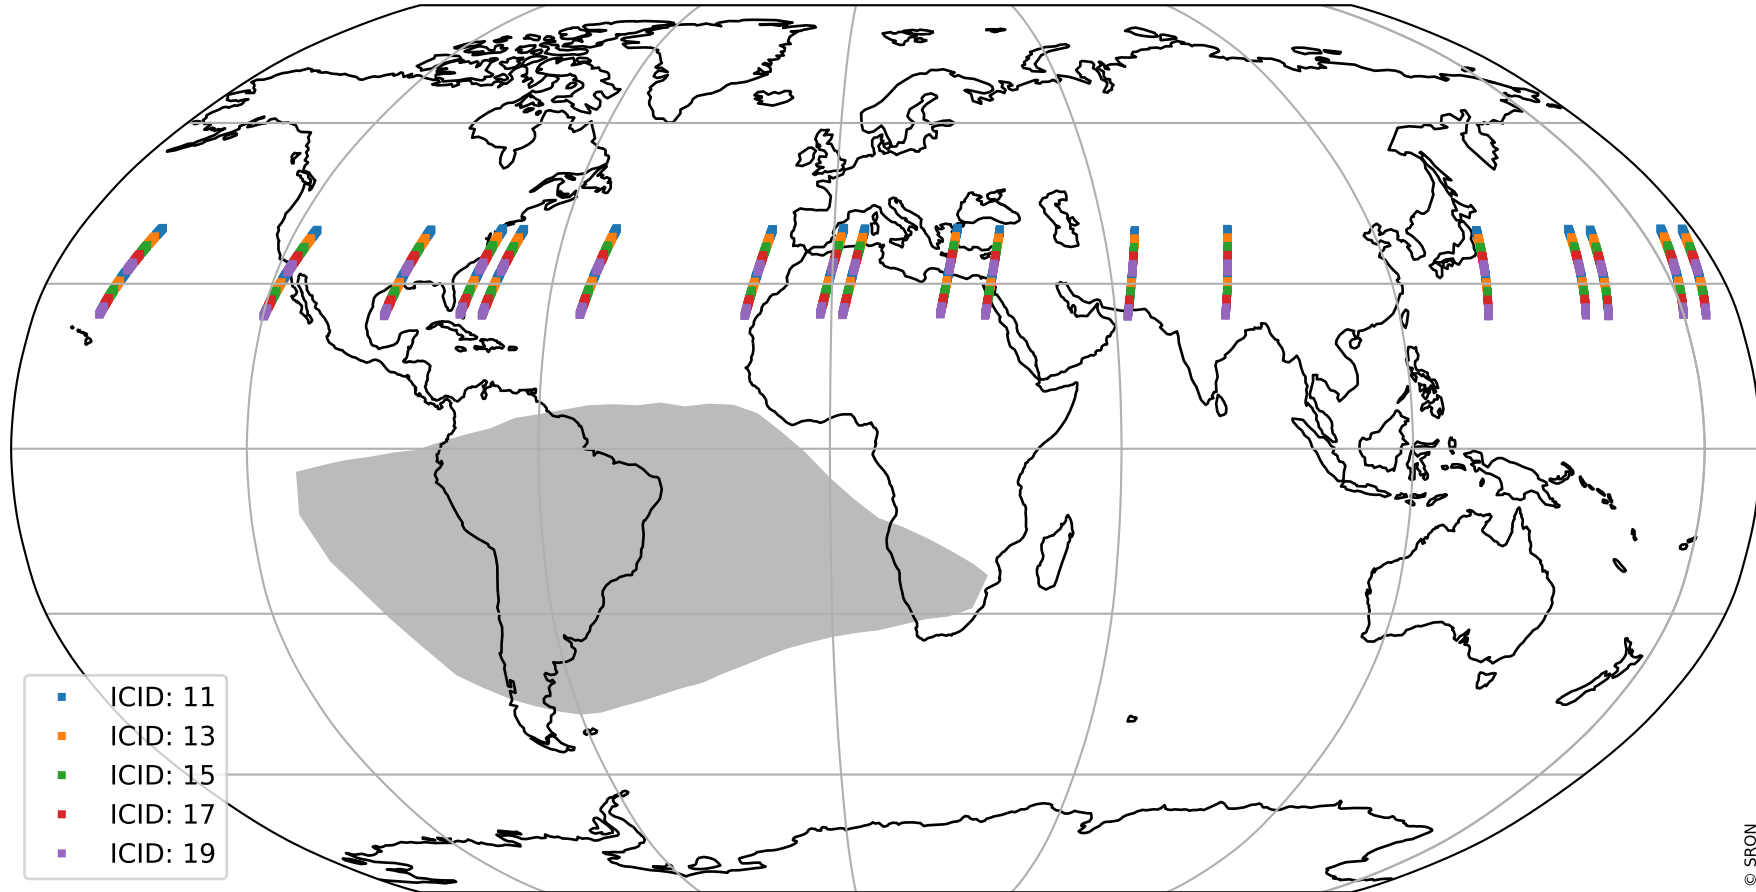

Tropomi SWIR offset (official)

orbits : 18 in [16732, 16777]
coverage : 2021-01-04 / 2021-01-07
median : 0.52593 V
spread : 0.035909 V
created : 2023-08-21T14:51:59

value detector map

Tropomi SWIR offset (official)

orbits : 18 in [16732, 16777]
coverage : 2021-01-04 / 2021-01-07
median : 29.423 μV
spread : 14.855 μV
created : 2023-08-21T14:51:59

Tropomi SWIR offset (official)

orbits : 18 in [16732, 16777]
coverage : 2021-01-04 / 2021-01-07
median : -0.082363 mV
spread : 0.37885 mV
created : 2023-08-21T14:52:00

value compared with SWIR offset CKD

Tropomi SWIR offset (official) ground-tracks of Sentinel-5P

orbits : 18 in [16732, 16777]
coverage : 2021-01-04 / 2021-01-07
created : 2023-08-21T14:52:00

Tropomi SWIR offset (official)

orbits : [2827, 16777]
coverage : 2018-04-30 / 2021-01-07
created : 2023-08-21T14:52:00

trend of detector median & temperatures