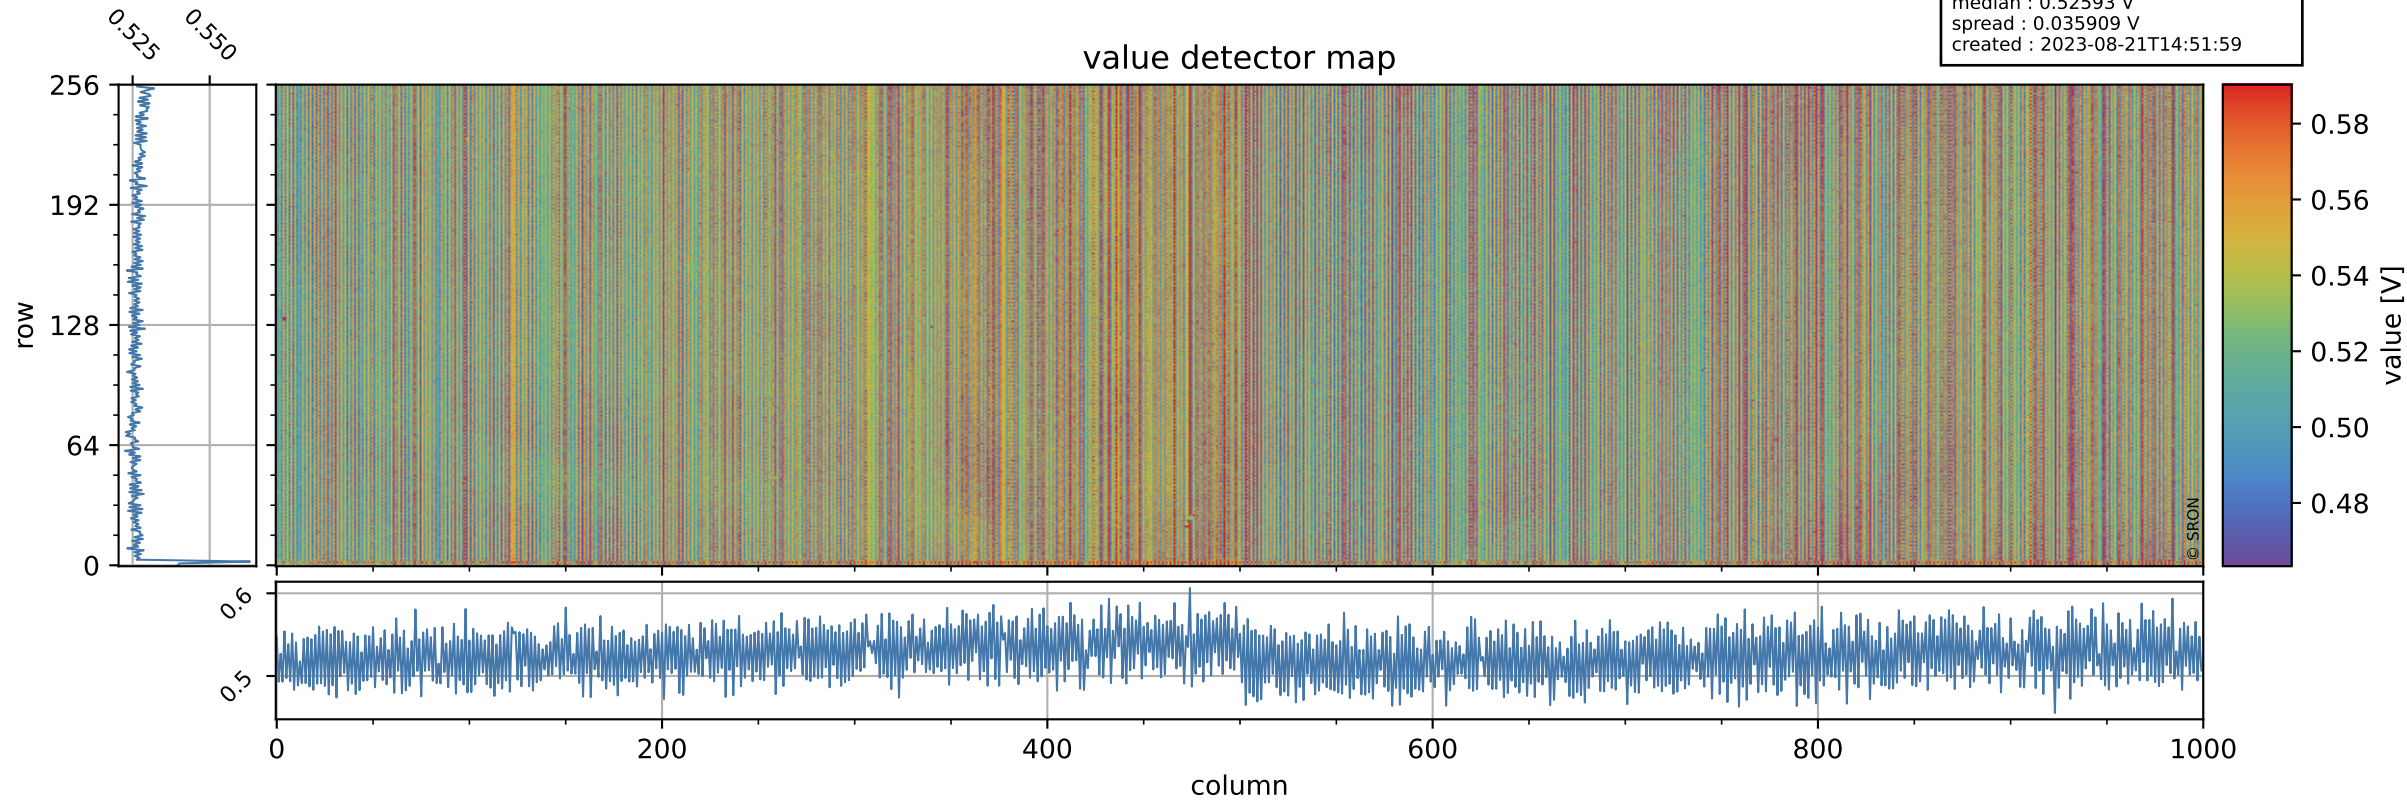

Tropomi SWIR offset (official)

orbits : 18 in [16732, 16777]
coverage : 2021-01-04 / 2021-01-07
median : 0.52593 V
spread : 0.035909 V
created : 2023-08-21T14:51:59

value detector map

Tropomi SWIR offset (official)

orbits : 18 in [16732, 16777]
coverage : 2021-01-04 / 2021-01-07
median : 29.423 μV
spread : 14.855 μV
created : 2023-08-21T14:51:59

Tropomi SWIR offset (official)

orbits : 18 in [16732, 16777]
coverage : 2021-01-04 / 2021-01-07
median : -0.082363 mV
spread : 0.37885 mV
created : 2023-08-21T14:52:00

value compared with SWIR offset CKD

Tropomi SWIR offset (official) ground-tracks of Sentinel-5P

orbits : 18 in [16732, 16777]
coverage : 2021-01-04 / 2021-01-07
created : 2023-08-21T14:52:00

Tropomi SWIR offset (official)

orbits : [2827, 16777]
coverage : 2018-04-30 / 2021-01-07
created : 2023-08-21T14:52:00

trend of detector median & temperatures