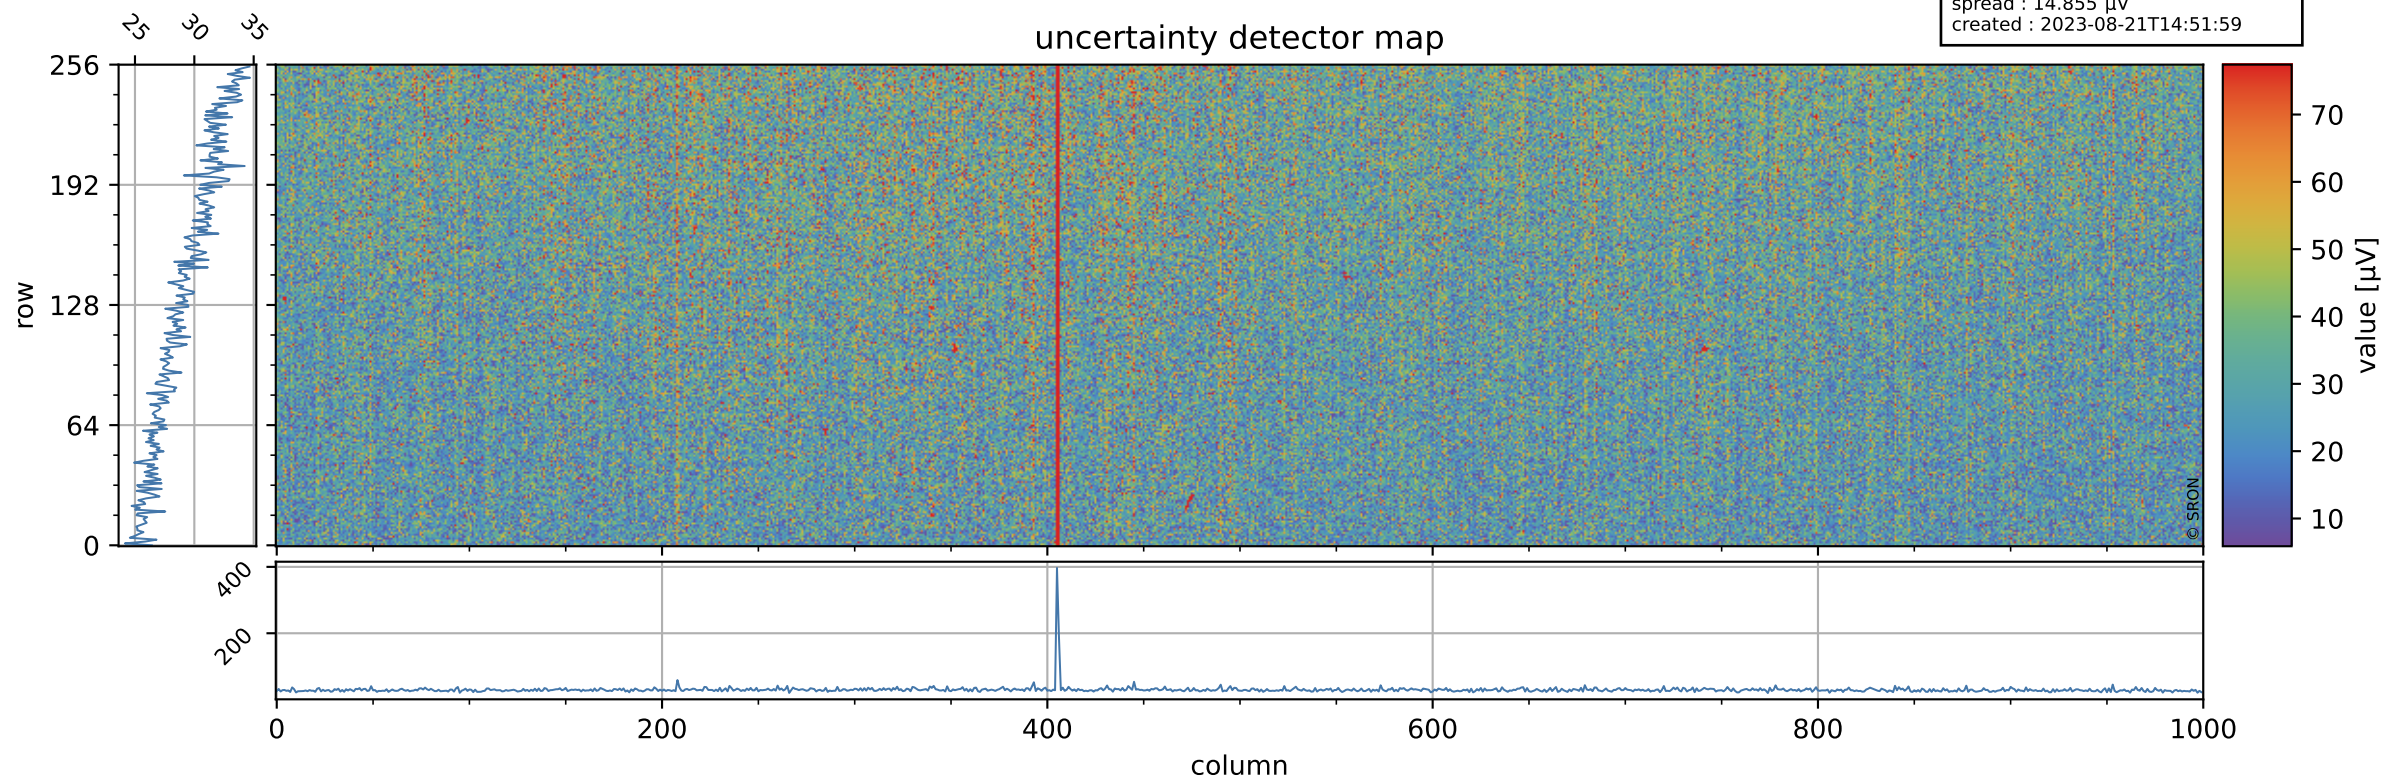

Tropomi SWIR offset (official)

orbits : 18 in [16732, 16777]
coverage : 2021-01-04 / 2021-01-07
median : 0.52593 V
spread : 0.035909 V
created : 2023-08-21T14:51:59

value detector map

Tropomi SWIR offset (official)

orbits : 18 in [16732, 16777]
coverage : 2021-01-04 / 2021-01-07
median : 29.423 μV
spread : 14.855 μV
created : 2023-08-21T14:51:59

Tropomi SWIR offset (official)

orbits : 18 in [16732, 16777]
coverage : 2021-01-04 / 2021-01-07
median : -0.082363 mV
spread : 0.37885 mV
created : 2023-08-21T14:52:00

value compared with SWIR offset CKD

Tropomi SWIR offset (official) ground-tracks of Sentinel-5P

orbits : 18 in [16732, 16777]
coverage : 2021-01-04 / 2021-01-07
created : 2023-08-21T14:52:00

Tropomi SWIR offset (official)

orbits : [2827, 16777]
coverage : 2018-04-30 / 2021-01-07
created : 2023-08-21T14:52:00

trend of detector median & temperatures