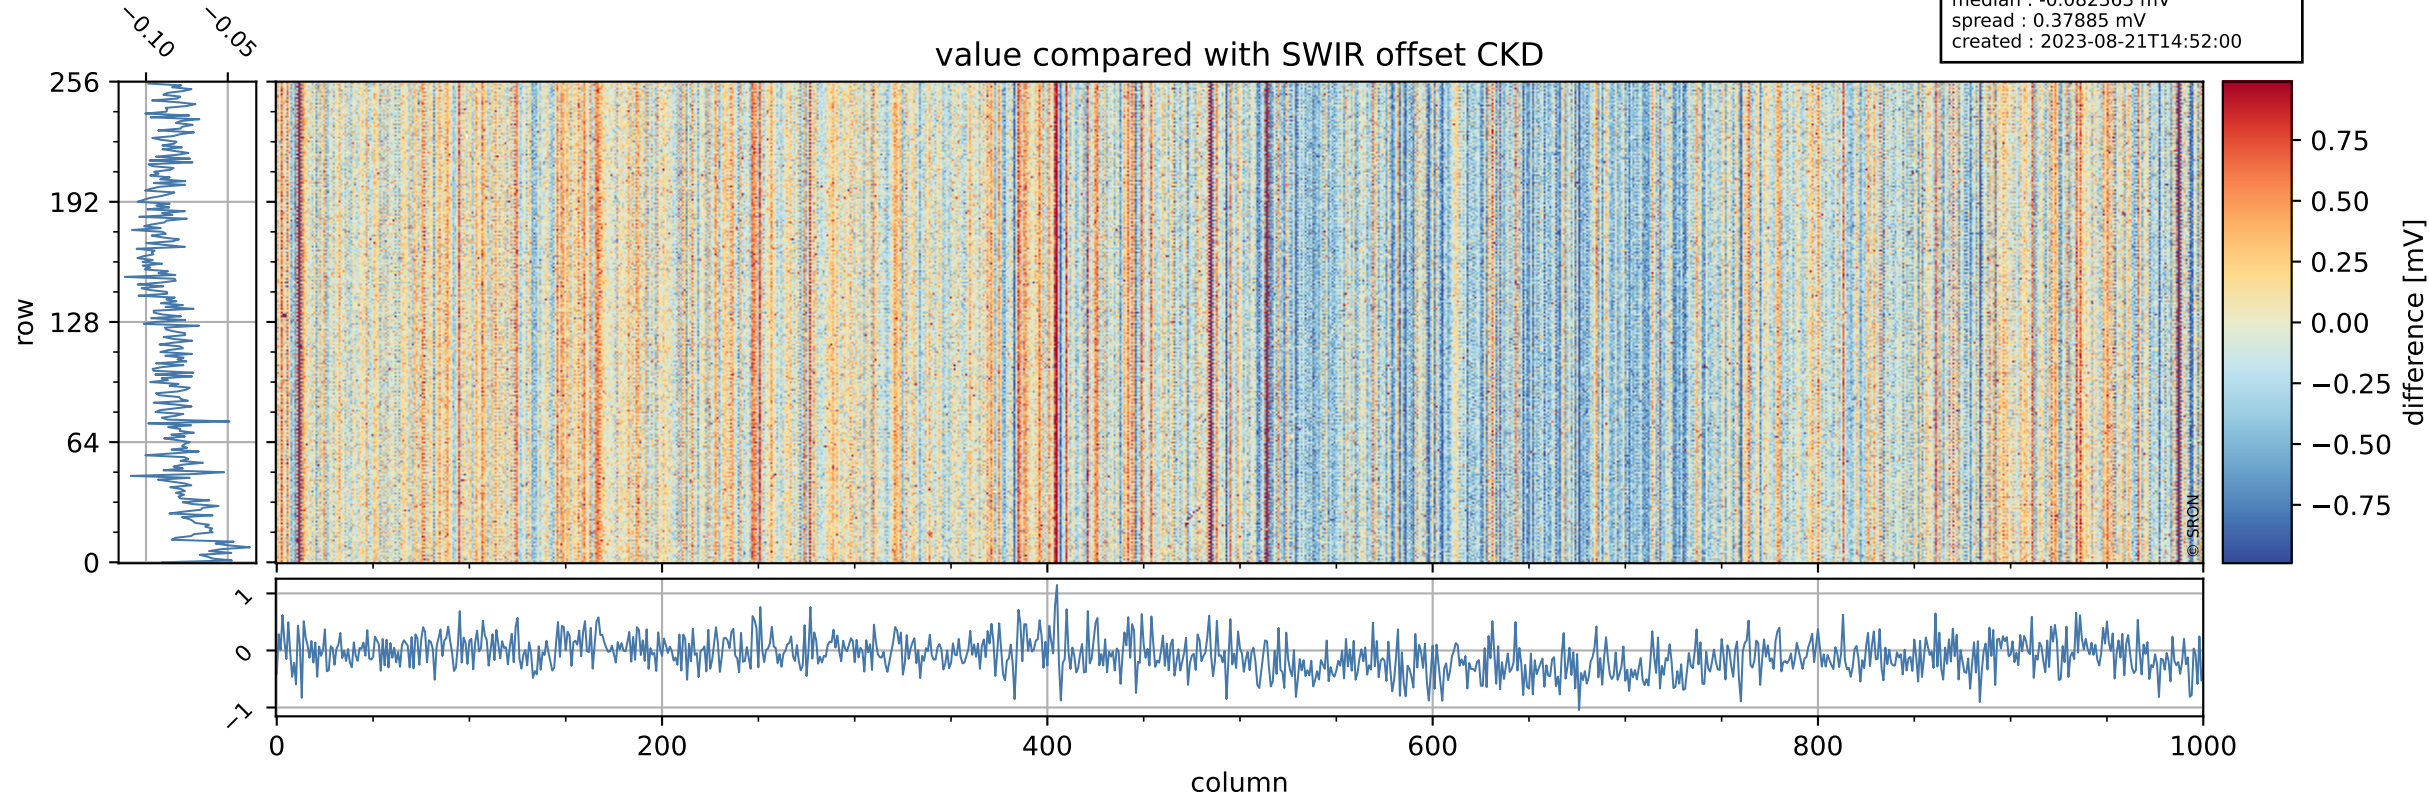

Tropomi SWIR offset (official)

orbits : 18 in [16732, 16777]
coverage : 2021-01-04 / 2021-01-07
median : 0.52593 V
spread : 0.035909 V
created : 2023-08-21T14:51:59

value detector map

Tropomi SWIR offset (official)

orbits : 18 in [16732, 16777]
coverage : 2021-01-04 / 2021-01-07
median : 29.423 μV
spread : 14.855 μV
created : 2023-08-21T14:51:59

Tropomi SWIR offset (official)

orbits : 18 in [16732, 16777]
coverage : 2021-01-04 / 2021-01-07
median : -0.082363 mV
spread : 0.37885 mV
created : 2023-08-21T14:52:00

value compared with SWIR offset CKD

Tropomi SWIR offset (official) ground-tracks of Sentinel-5P

orbits : 18 in [16732, 16777]
coverage : 2021-01-04 / 2021-01-07
created : 2023-08-21T14:52:00

Tropomi SWIR offset (official)

orbits : [2827, 16777]
coverage : 2018-04-30 / 2021-01-07
created : 2023-08-21T14:52:00

trend of detector median & temperatures