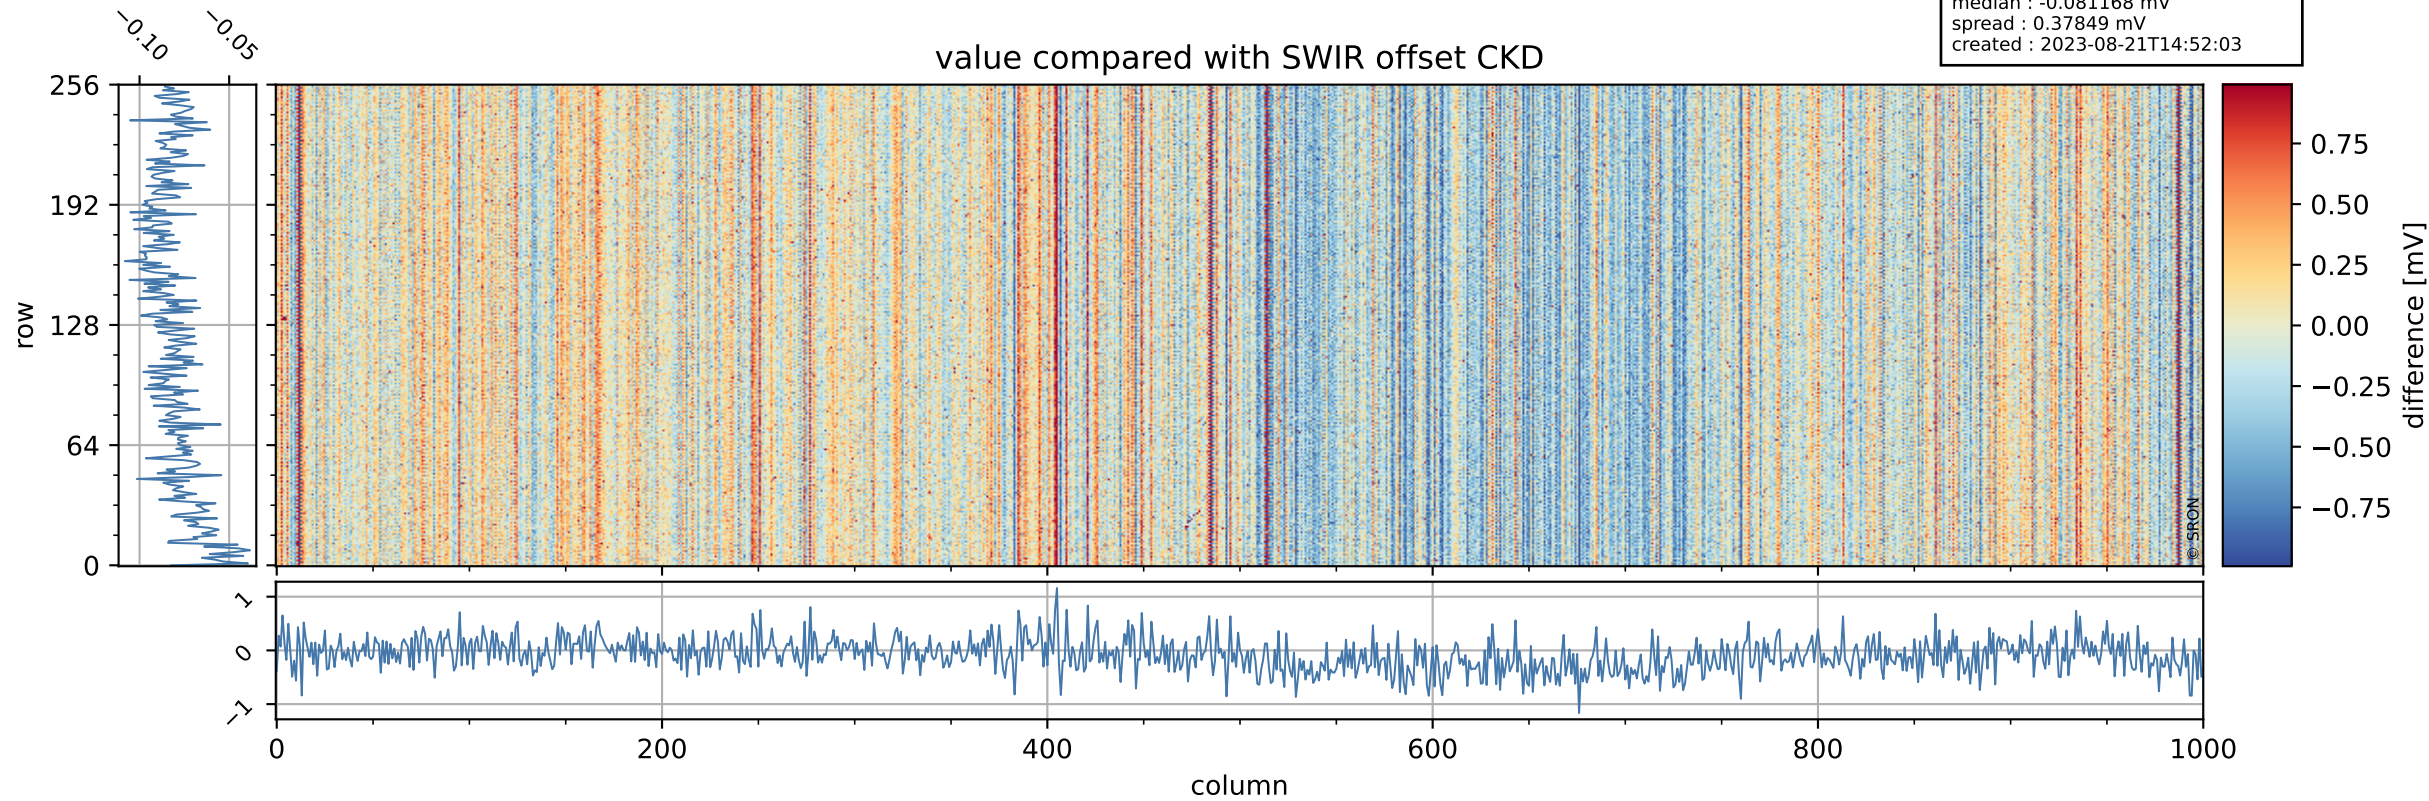

## value detector map

# Tropomi SWIR offset (official)

orbits : 18 in [16747, 16792]  
coverage : 2021-01-05 / 2021-01-09  
median : 29.356  $\mu\text{V}$   
spread : 14.84  $\mu\text{V}$   
created : 2023-08-21T14:52:02

# Tropomi SWIR offset (official)

orbits : 18 in [16747, 16792]  
coverage : 2021-01-05 / 2021-01-09  
median : -0.081168 mV  
spread : 0.37849 mV  
created : 2023-08-21T14:52:03

value compared with SWIR offset CKD

# Tropomi SWIR offset (official) ground-tracks of Sentinel-5P

orbits : 18 in [16747, 16792]  
coverage : 2021-01-05 / 2021-01-09  
created : 2023-08-21T14:52:03