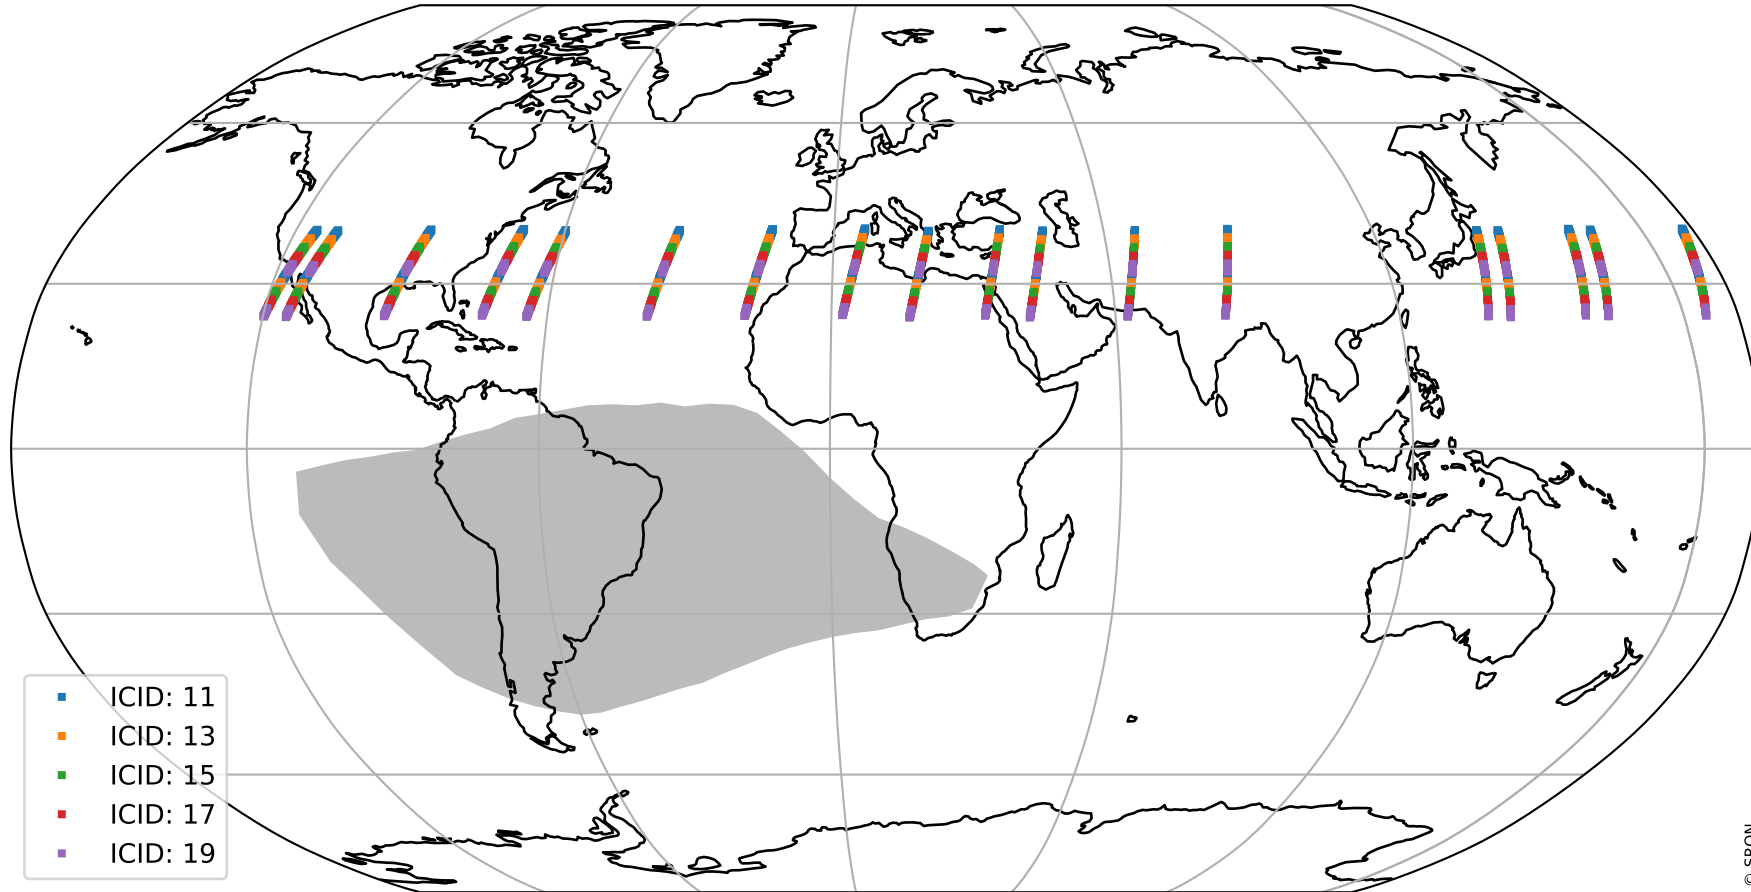

# Tropomi SWIR offset (official)

orbits : 18 in [16747, 16792]  
coverage : 2021-01-05 / 2021-01-09  
median : 29.356  $\mu\text{V}$   
spread : 14.84  $\mu\text{V}$   
created : 2023-08-21T14:52:02

# Tropomi SWIR offset (official)

orbits : 18 in [16747, 16792]  
coverage : 2021-01-05 / 2021-01-09  
median : -0.081168 mV  
spread : 0.37849 mV  
created : 2023-08-21T14:52:03

value compared with SWIR offset CKD

# Tropomi SWIR offset (official) ground-tracks of Sentinel-5P

orbits : 18 in [16747, 16792]  
coverage : 2021-01-05 / 2021-01-09  
created : 2023-08-21T14:52:03

# Tropomi SWIR offset (official)

orbits : [2827, 16792]  
coverage : 2018-04-30 / 2021-01-09  
created : 2023-08-21T14:52:04