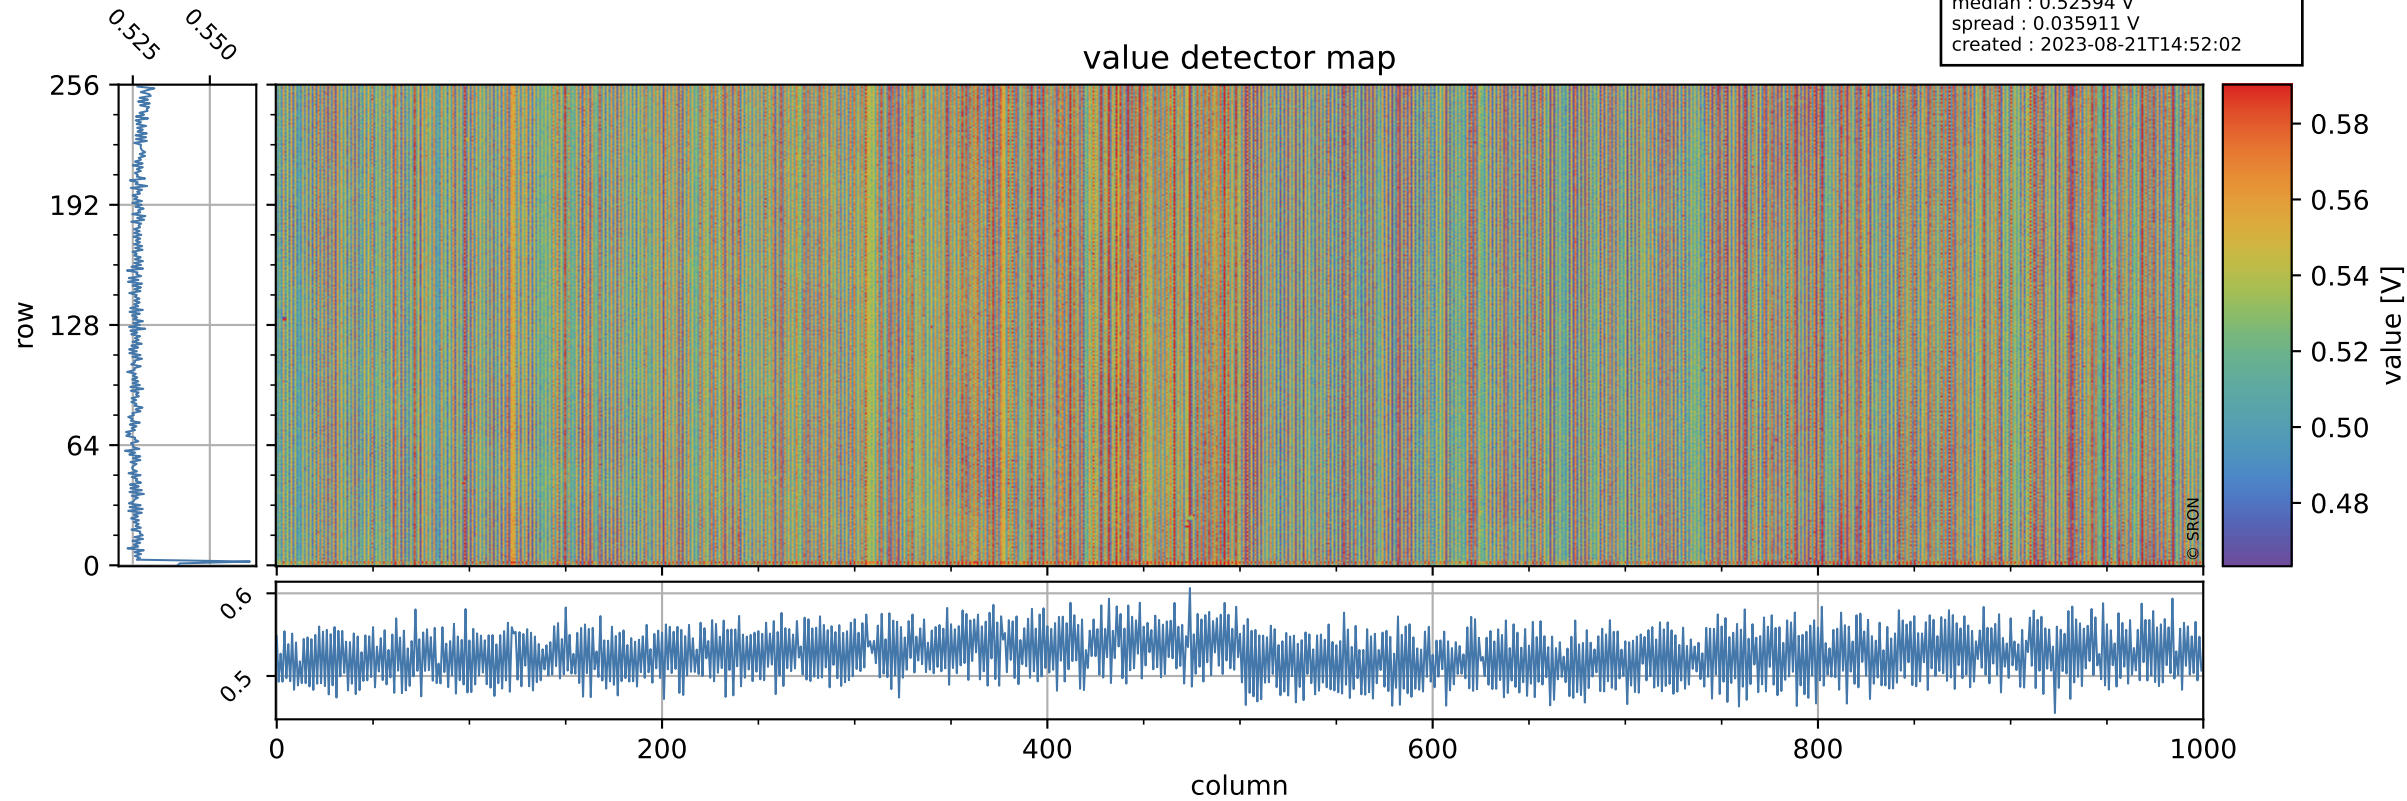

# Tropomi SWIR offset (official)

orbits : 18 in [16747, 16792]  
coverage : 2021-01-05 / 2021-01-09  
median : 0.52594 V  
spread : 0.035911 V  
created : 2023-08-21T14:52:02

## value detector map

# Tropomi SWIR offset (official)

orbits : 18 in [16747, 16792]  
coverage : 2021-01-05 / 2021-01-09  
median : 29.356  $\mu\text{V}$   
spread : 14.84  $\mu\text{V}$   
created : 2023-08-21T14:52:02

# Tropomi SWIR offset (official) ground-tracks of Sentinel-5P

orbits : 18 in [16747, 16792]  
coverage : 2021-01-05 / 2021-01-09  
created : 2023-08-21T14:52:03