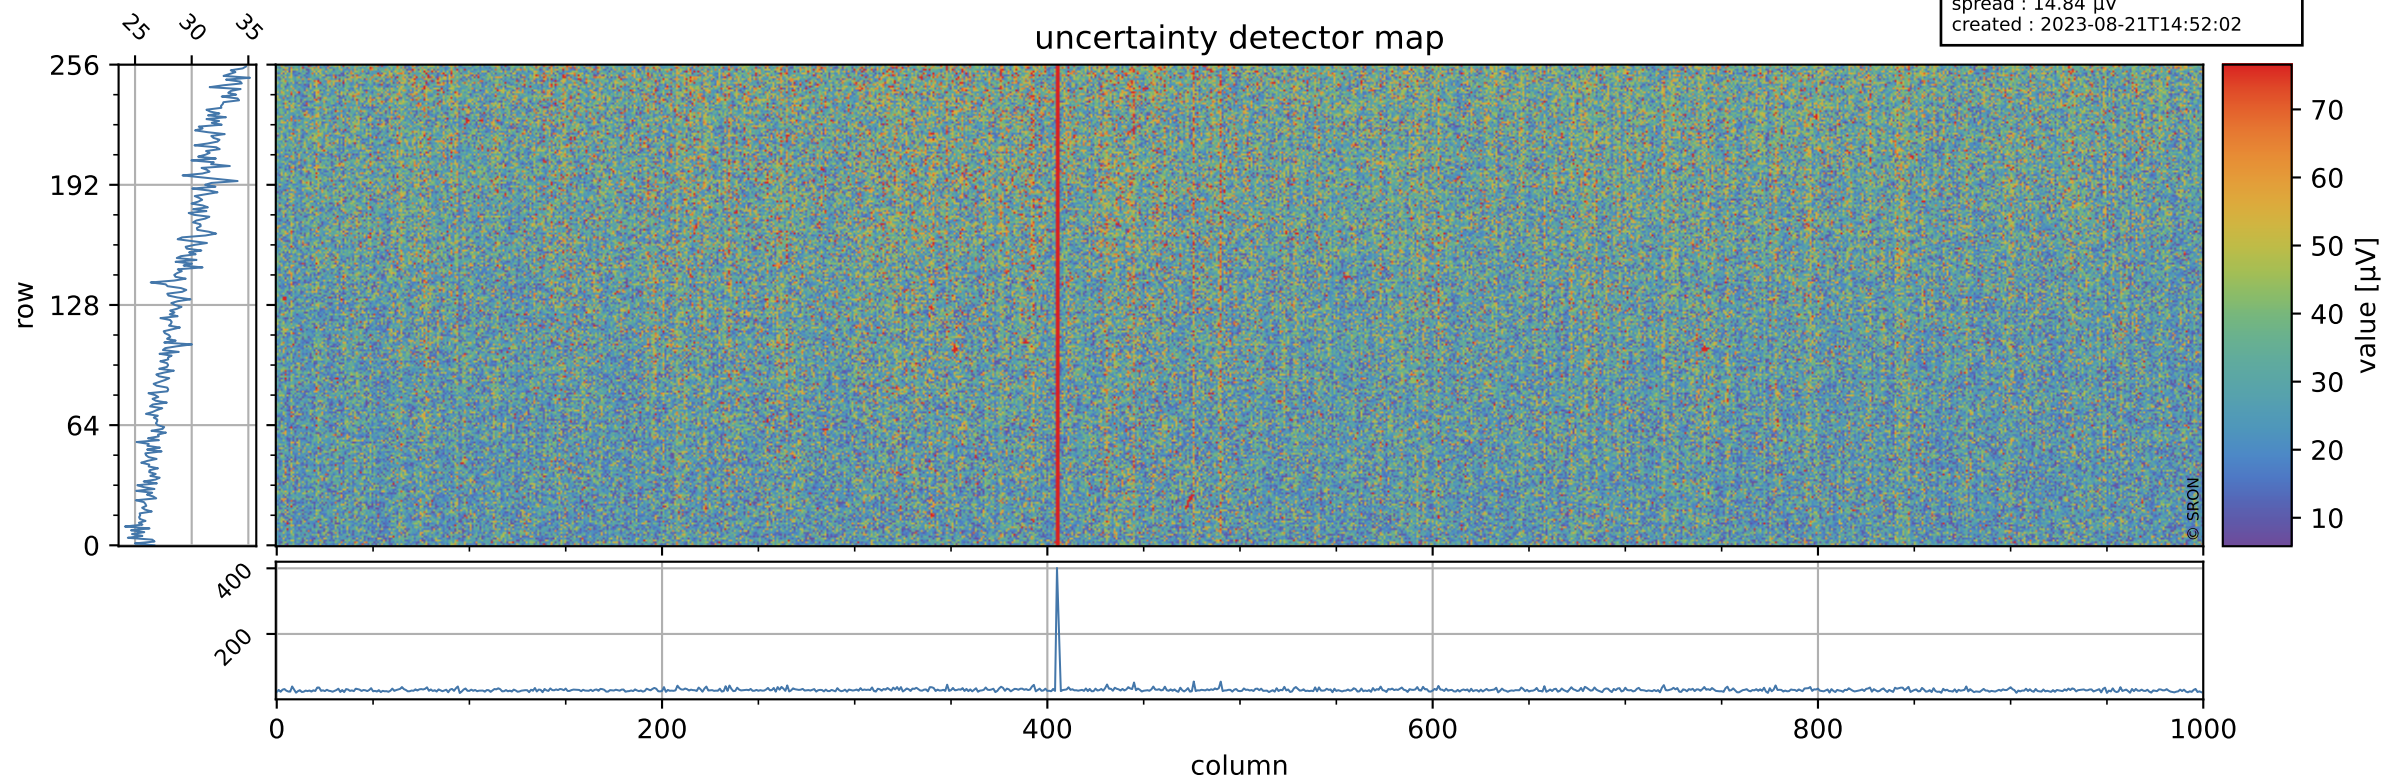

# Tropomi SWIR offset (official)

orbits : 18 in [16747, 16792]  
coverage : 2021-01-05 / 2021-01-09  
median : 0.52594 V  
spread : 0.035911 V  
created : 2023-08-21T14:52:02

## value detector map

# Tropomi SWIR offset (official)

orbits : 18 in [16747, 16792]  
coverage : 2021-01-05 / 2021-01-09  
median : 29.356  $\mu\text{V}$   
spread : 14.84  $\mu\text{V}$   
created : 2023-08-21T14:52:02

# Tropomi SWIR offset (official) ground-tracks of Sentinel-5P

orbits : 18 in [16747, 16792]  
coverage : 2021-01-05 / 2021-01-09  
created : 2023-08-21T14:52:03