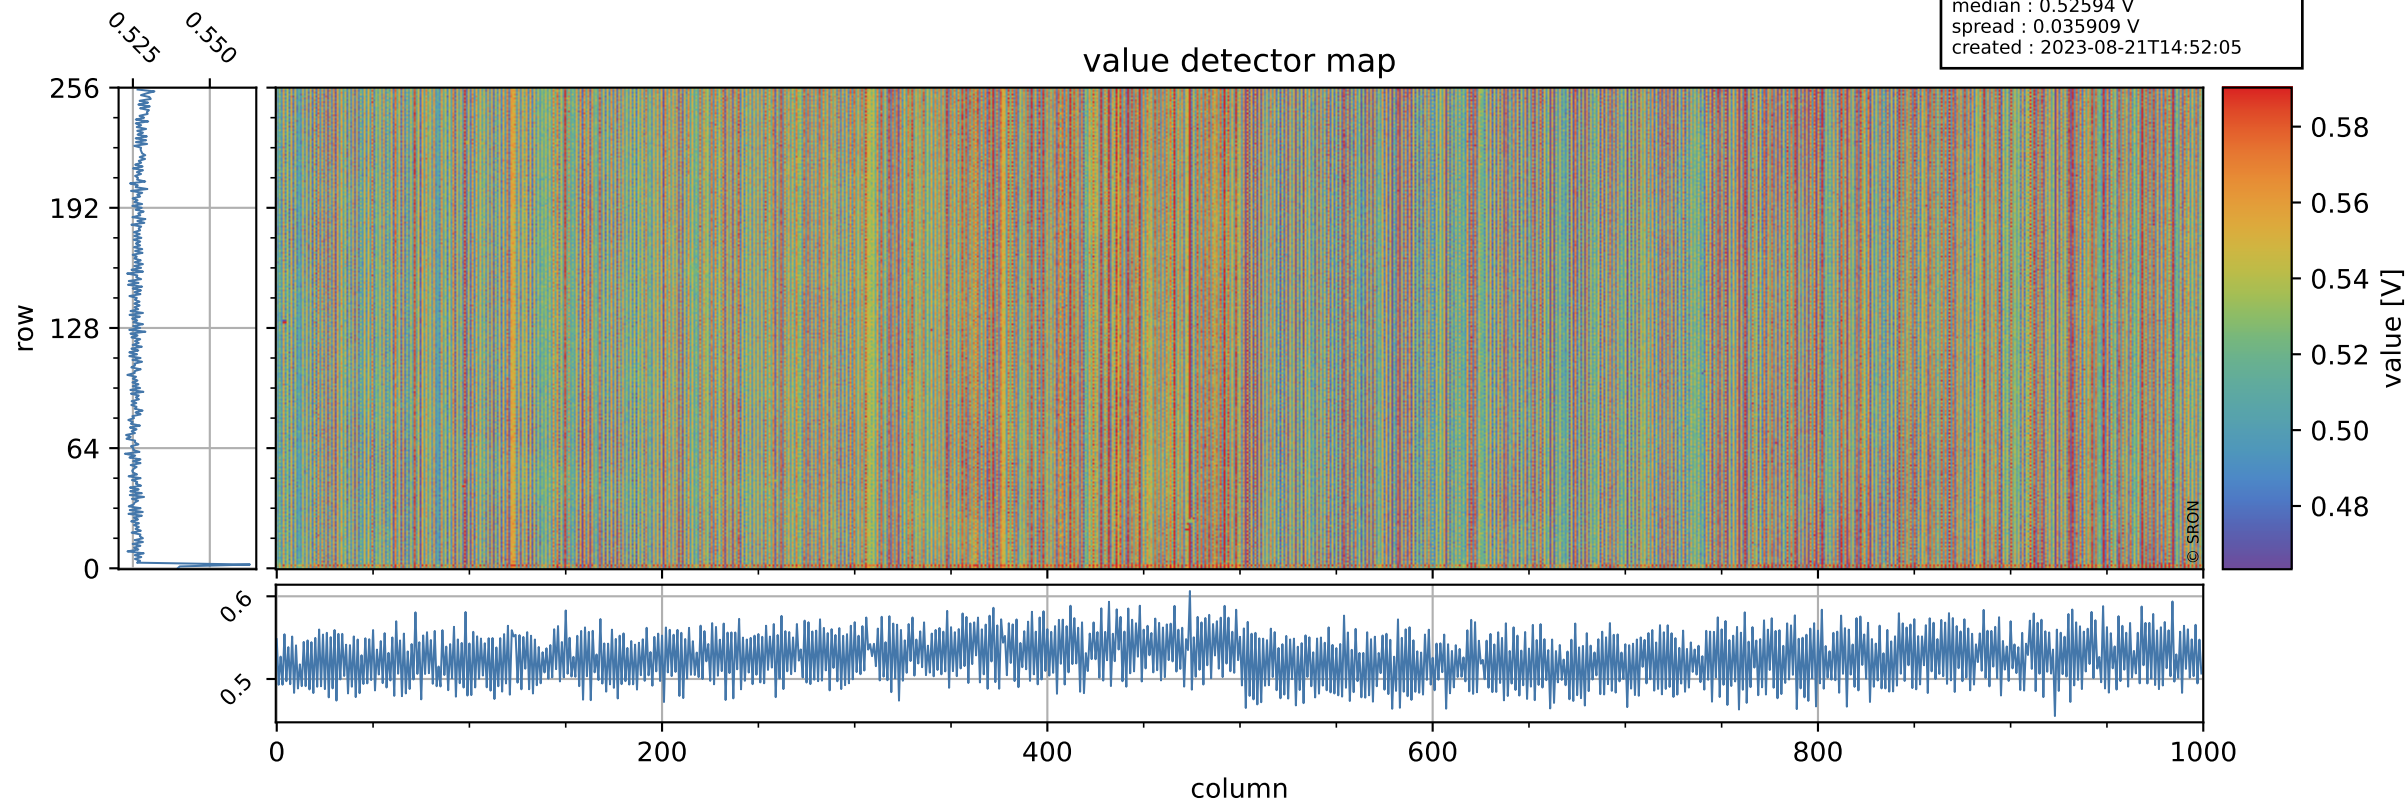

Tropomi SWIR offset (official)

orbits : 20 in [16762, 16807]
coverage : 2021-01-06 / 2021-01-10
median : 0.52594 V
spread : 0.035909 V
created : 2023-08-21T14:52:05

value detector map

Tropomi SWIR offset (official)

orbits : 20 in [16762, 16807]
coverage : 2021-01-06 / 2021-01-10
median : 28.637 μV
spread : 14.543 μV
created : 2023-08-21T14:52:05

Tropomi SWIR offset (official)

value compared with SWIR offset CKD

orbits : 20 in [16762, 16807]
coverage : 2021-01-06 / 2021-01-10
median : -0.077891 mV
spread : 0.37634 mV
created : 2023-08-21T14:52:06

Tropomi SWIR offset (official) ground-tracks of Sentinel-5P

orbits : 20 in [16762, 16807]
coverage : 2021-01-06 / 2021-01-10
created : 2023-08-21T14:52:06

Tropomi SWIR offset (official)

orbits : [2827, 16807]
coverage : 2018-04-30 / 2021-01-10
created : 2023-08-21T14:52:07

trend of detector median & temperatures