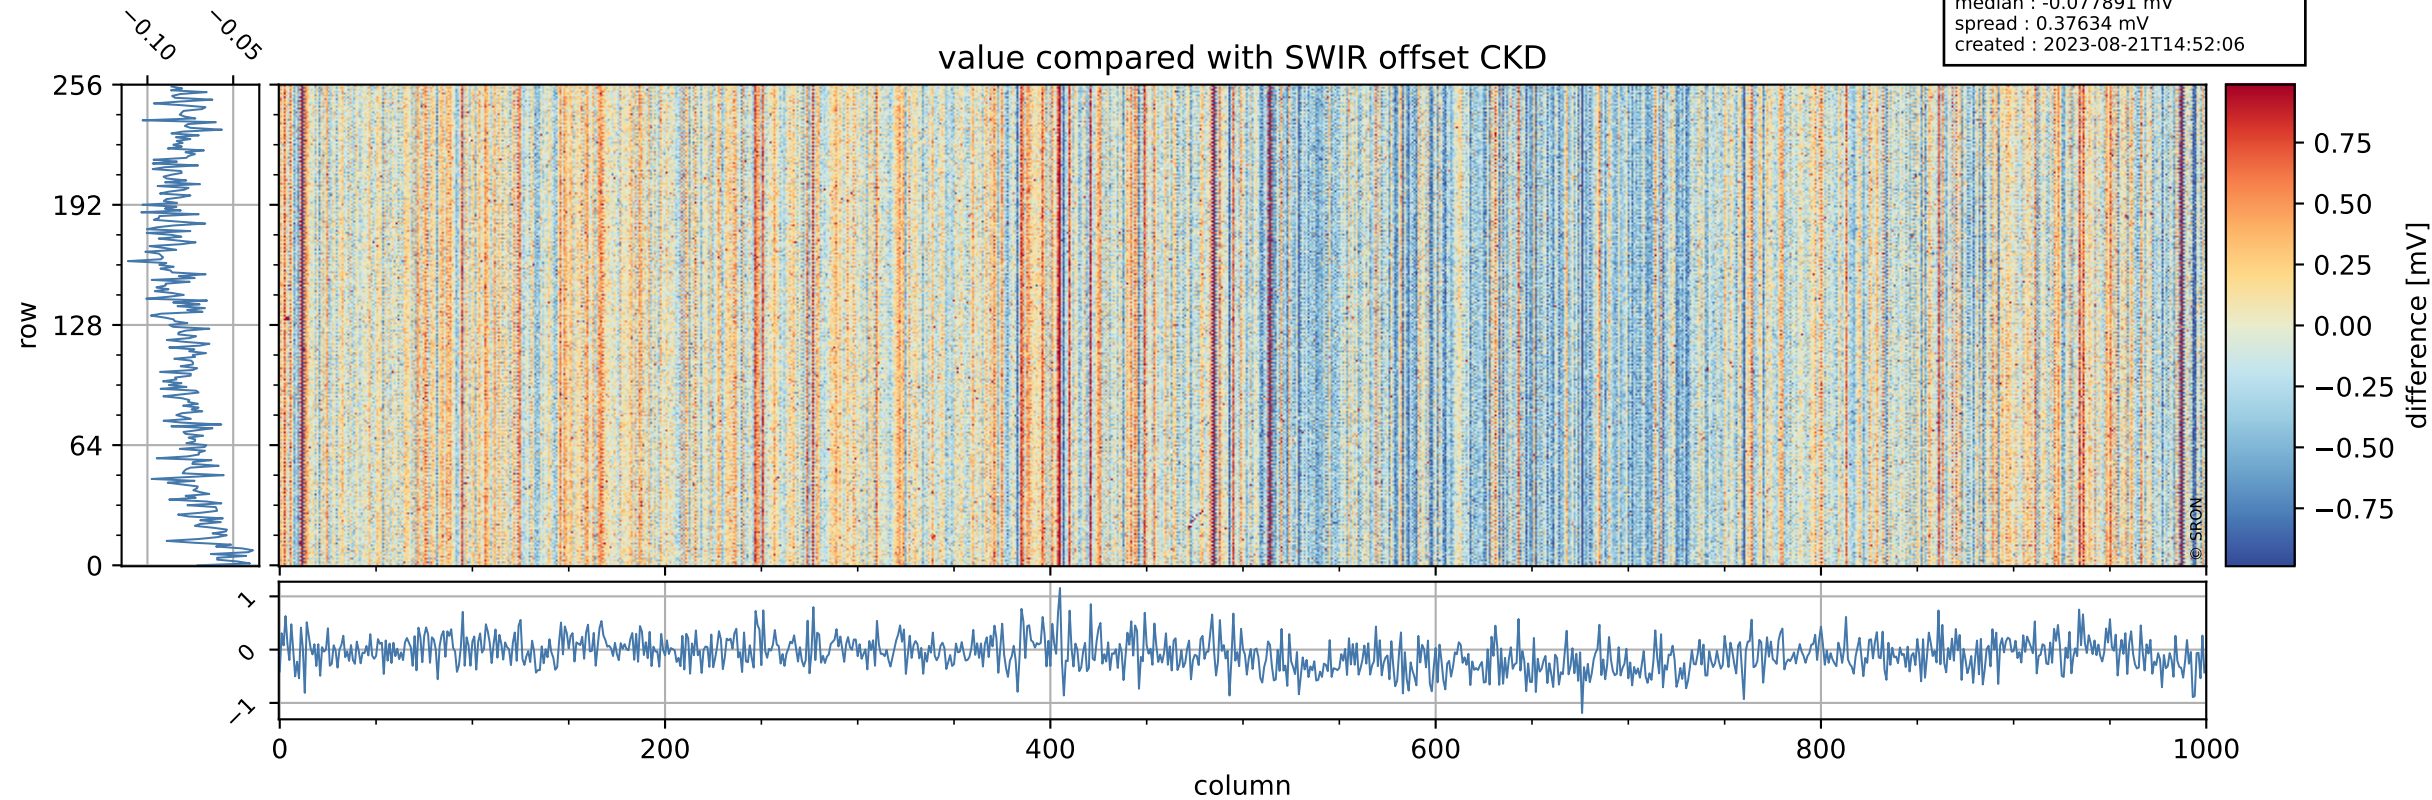

Tropomi SWIR offset (official)

orbits : 20 in [16762, 16807]
coverage : 2021-01-06 / 2021-01-10
median : 0.52594 V
spread : 0.035909 V
created : 2023-08-21T14:52:05

value detector map

Tropomi SWIR offset (official)

orbits : 20 in [16762, 16807]
coverage : 2021-01-06 / 2021-01-10
median : 28.637 μV
spread : 14.543 μV
created : 2023-08-21T14:52:05

Tropomi SWIR offset (official)

value compared with SWIR offset CKD

orbits : 20 in [16762, 16807]
coverage : 2021-01-06 / 2021-01-10
median : -0.077891 mV
spread : 0.37634 mV
created : 2023-08-21T14:52:06

Tropomi SWIR offset (official) ground-tracks of Sentinel-5P

orbits : 20 in [16762, 16807]
coverage : 2021-01-06 / 2021-01-10
created : 2023-08-21T14:52:06

Tropomi SWIR offset (official)

orbits : [2827, 16807]
coverage : 2018-04-30 / 2021-01-10
created : 2023-08-21T14:52:07

trend of detector median & temperatures