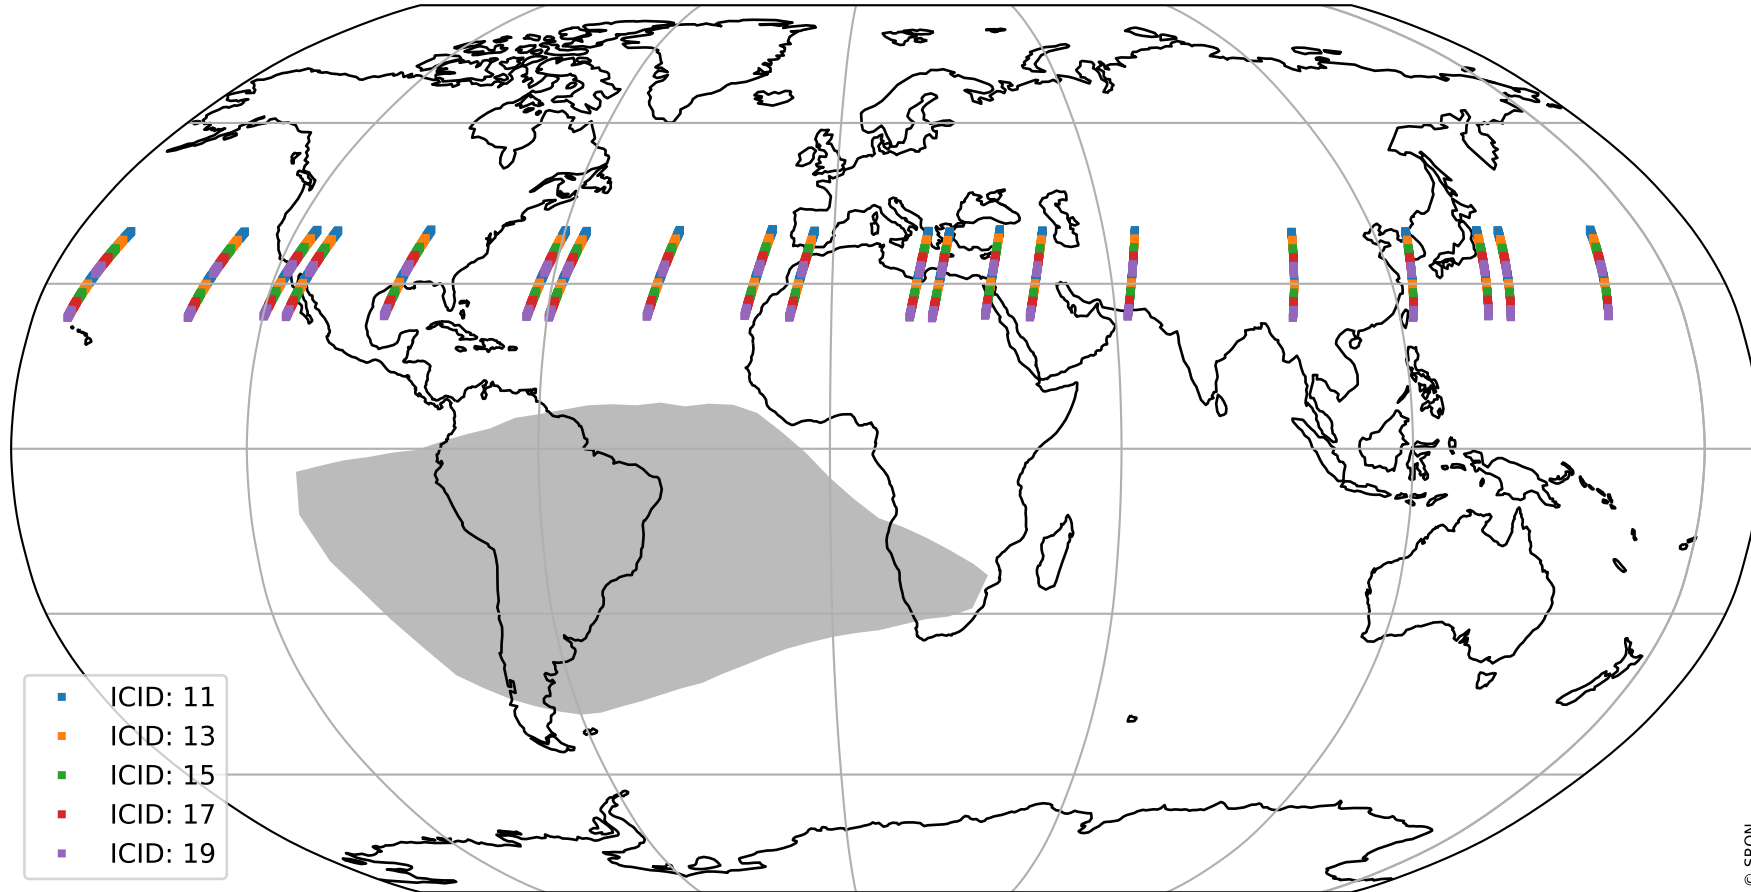

Tropomi SWIR offset (official)

orbits : 20 in [16762, 16807]
coverage : 2021-01-06 / 2021-01-10
median : 0.52594 V
spread : 0.035909 V
created : 2023-08-21T14:52:05

value detector map

Tropomi SWIR offset (official)

orbits : 20 in [16762, 16807]
coverage : 2021-01-06 / 2021-01-10
median : 28.637 μV
spread : 14.543 μV
created : 2023-08-21T14:52:05

Tropomi SWIR offset (official)

value compared with SWIR offset CKD

orbits : 20 in [16762, 16807]
coverage : 2021-01-06 / 2021-01-10
median : -0.077891 mV
spread : 0.37634 mV
created : 2023-08-21T14:52:06

Tropomi SWIR offset (official) ground-tracks of Sentinel-5P

orbits : 20 in [16762, 16807]
coverage : 2021-01-06 / 2021-01-10
created : 2023-08-21T14:52:06

Tropomi SWIR offset (official)

orbits : [2827, 16807]
coverage : 2018-04-30 / 2021-01-10
created : 2023-08-21T14:52:07