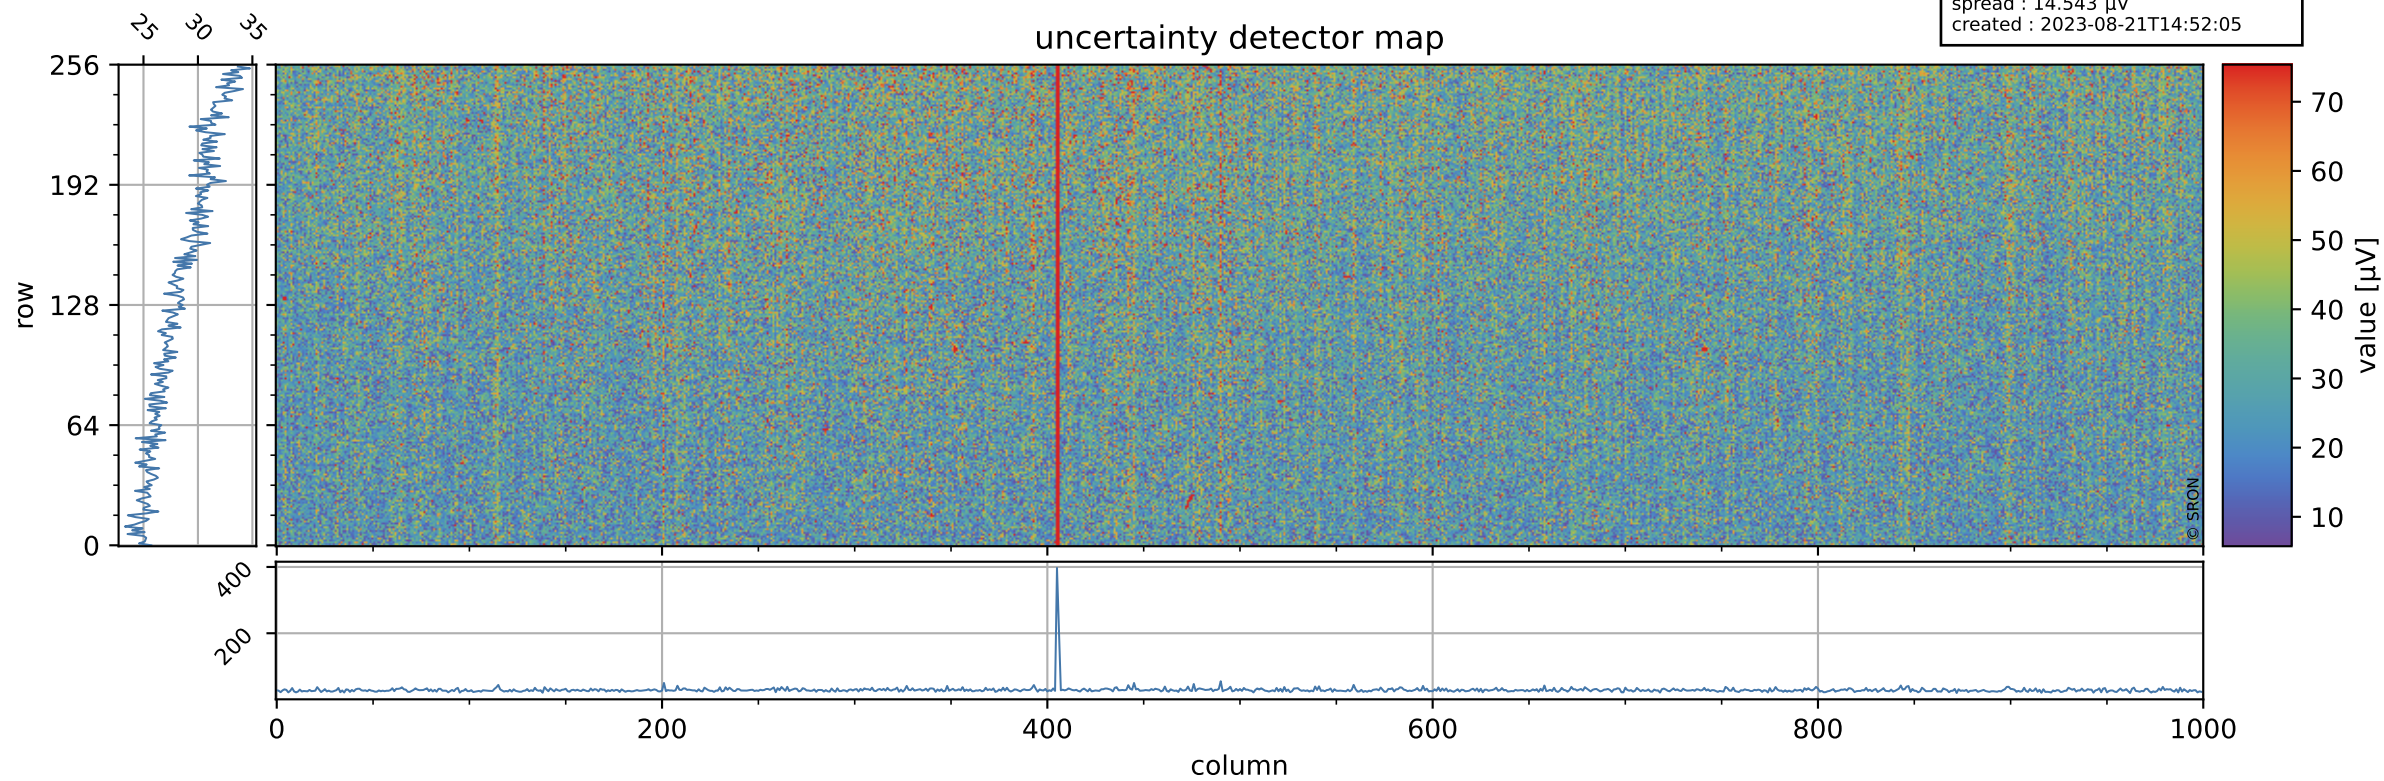

Tropomi SWIR offset (official)

orbits : 20 in [16762, 16807]
coverage : 2021-01-06 / 2021-01-10
median : 0.52594 V
spread : 0.035909 V
created : 2023-08-21T14:52:05

value detector map

Tropomi SWIR offset (official)

orbits : 20 in [16762, 16807]
coverage : 2021-01-06 / 2021-01-10
median : 28.637 μV
spread : 14.543 μV
created : 2023-08-21T14:52:05

Tropomi SWIR offset (official)

value compared with SWIR offset CKD

orbits : 20 in [16762, 16807]
coverage : 2021-01-06 / 2021-01-10
median : -0.077891 mV
spread : 0.37634 mV
created : 2023-08-21T14:52:06

Tropomi SWIR offset (official) ground-tracks of Sentinel-5P

orbits : 20 in [16762, 16807]
coverage : 2021-01-06 / 2021-01-10
created : 2023-08-21T14:52:06

Tropomi SWIR offset (official)

orbits : [2827, 16807]
coverage : 2018-04-30 / 2021-01-10
created : 2023-08-21T14:52:07

trend of detector median & temperatures