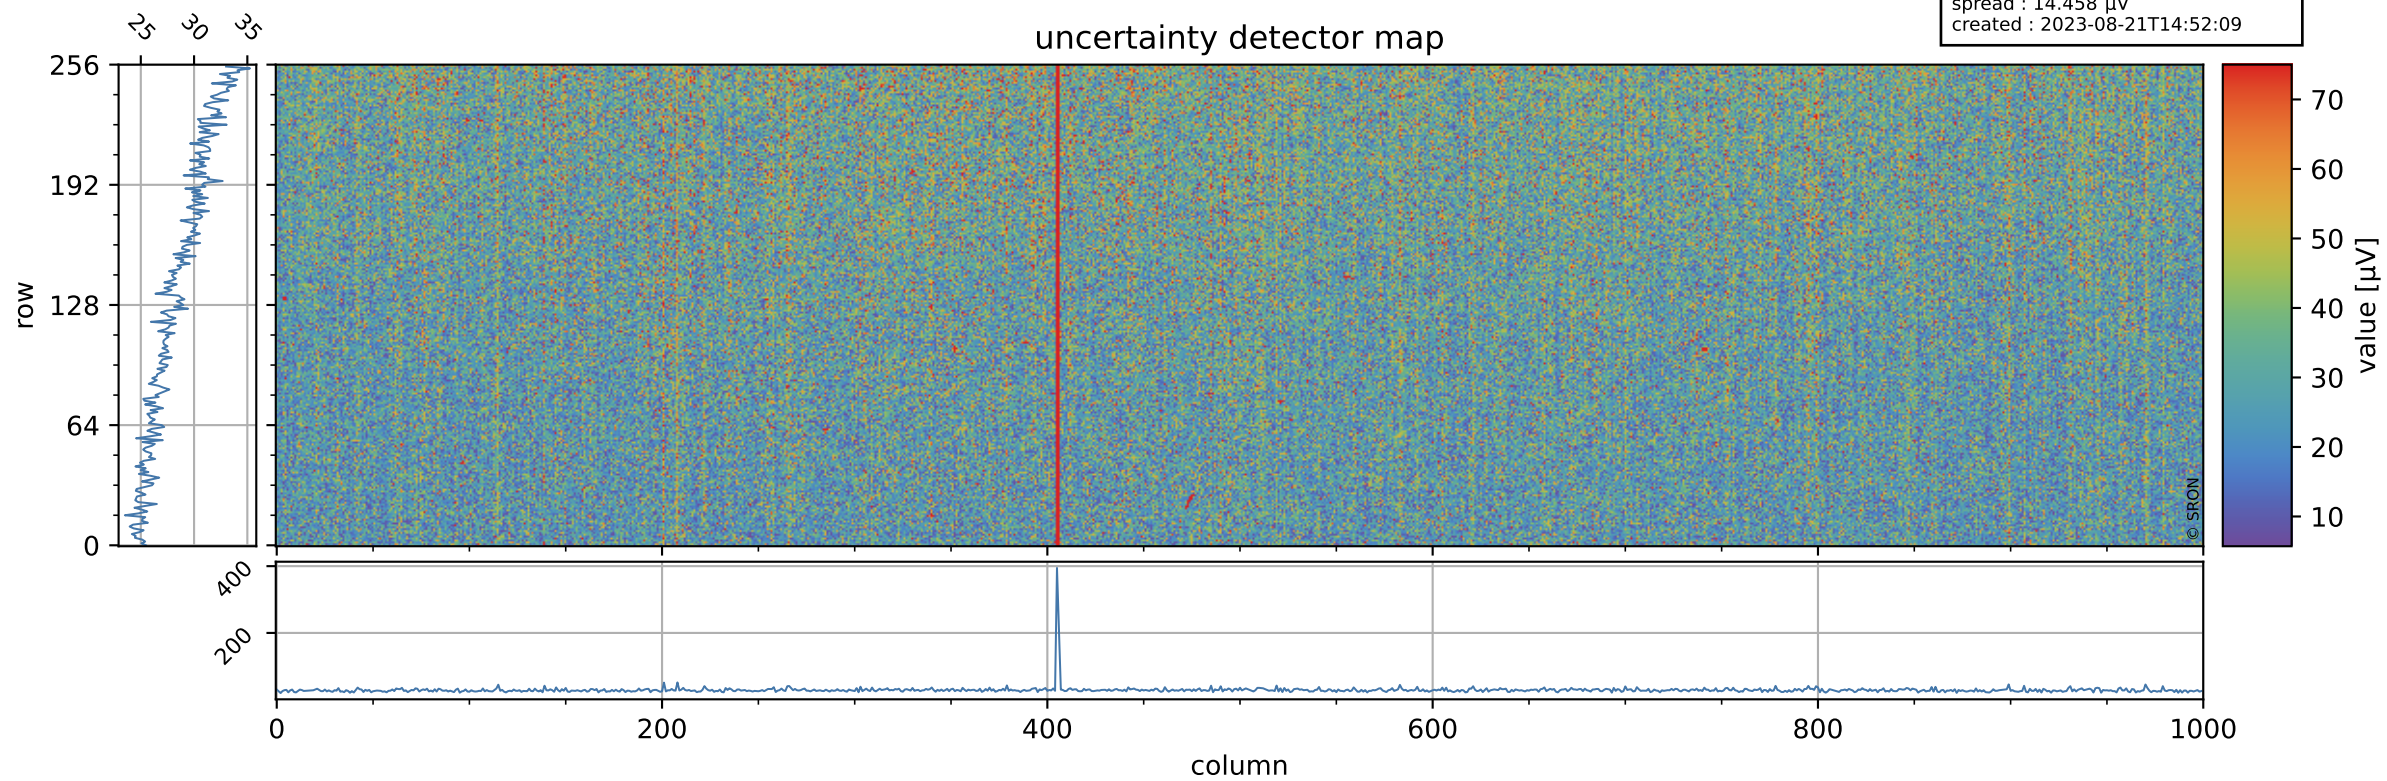

Tropomi SWIR offset (official)

orbits : 19 in [16777, 16822]
coverage : 2021-01-08 / 2021-01-11
median : 0.52594 V
spread : 0.035908 V
created : 2023-08-21T14:52:08

value detector map

Tropomi SWIR offset (official)

orbits : 19 in [16777, 16822]
coverage : 2021-01-08 / 2021-01-11
median : 28.653 μV
spread : 14.458 μV
created : 2023-08-21T14:52:09

Tropomi SWIR offset (official)

value compared with SWIR offset CKD

orbits : 19 in [16777, 16822]
coverage : 2021-01-08 / 2021-01-11
median : -0.073974 mV
spread : 0.37828 mV
created : 2023-08-21T14:52:09

Tropomi SWIR offset (official) ground-tracks of Sentinel-5P

orbits : 19 in [16777, 16822]
coverage : 2021-01-08 / 2021-01-11
created : 2023-08-21T14:52:09

Tropomi SWIR offset (official)

orbits : [2827, 16822]
coverage : 2018-04-30 / 2021-01-11
created : 2023-08-21T14:52:10

trend of detector median & temperatures