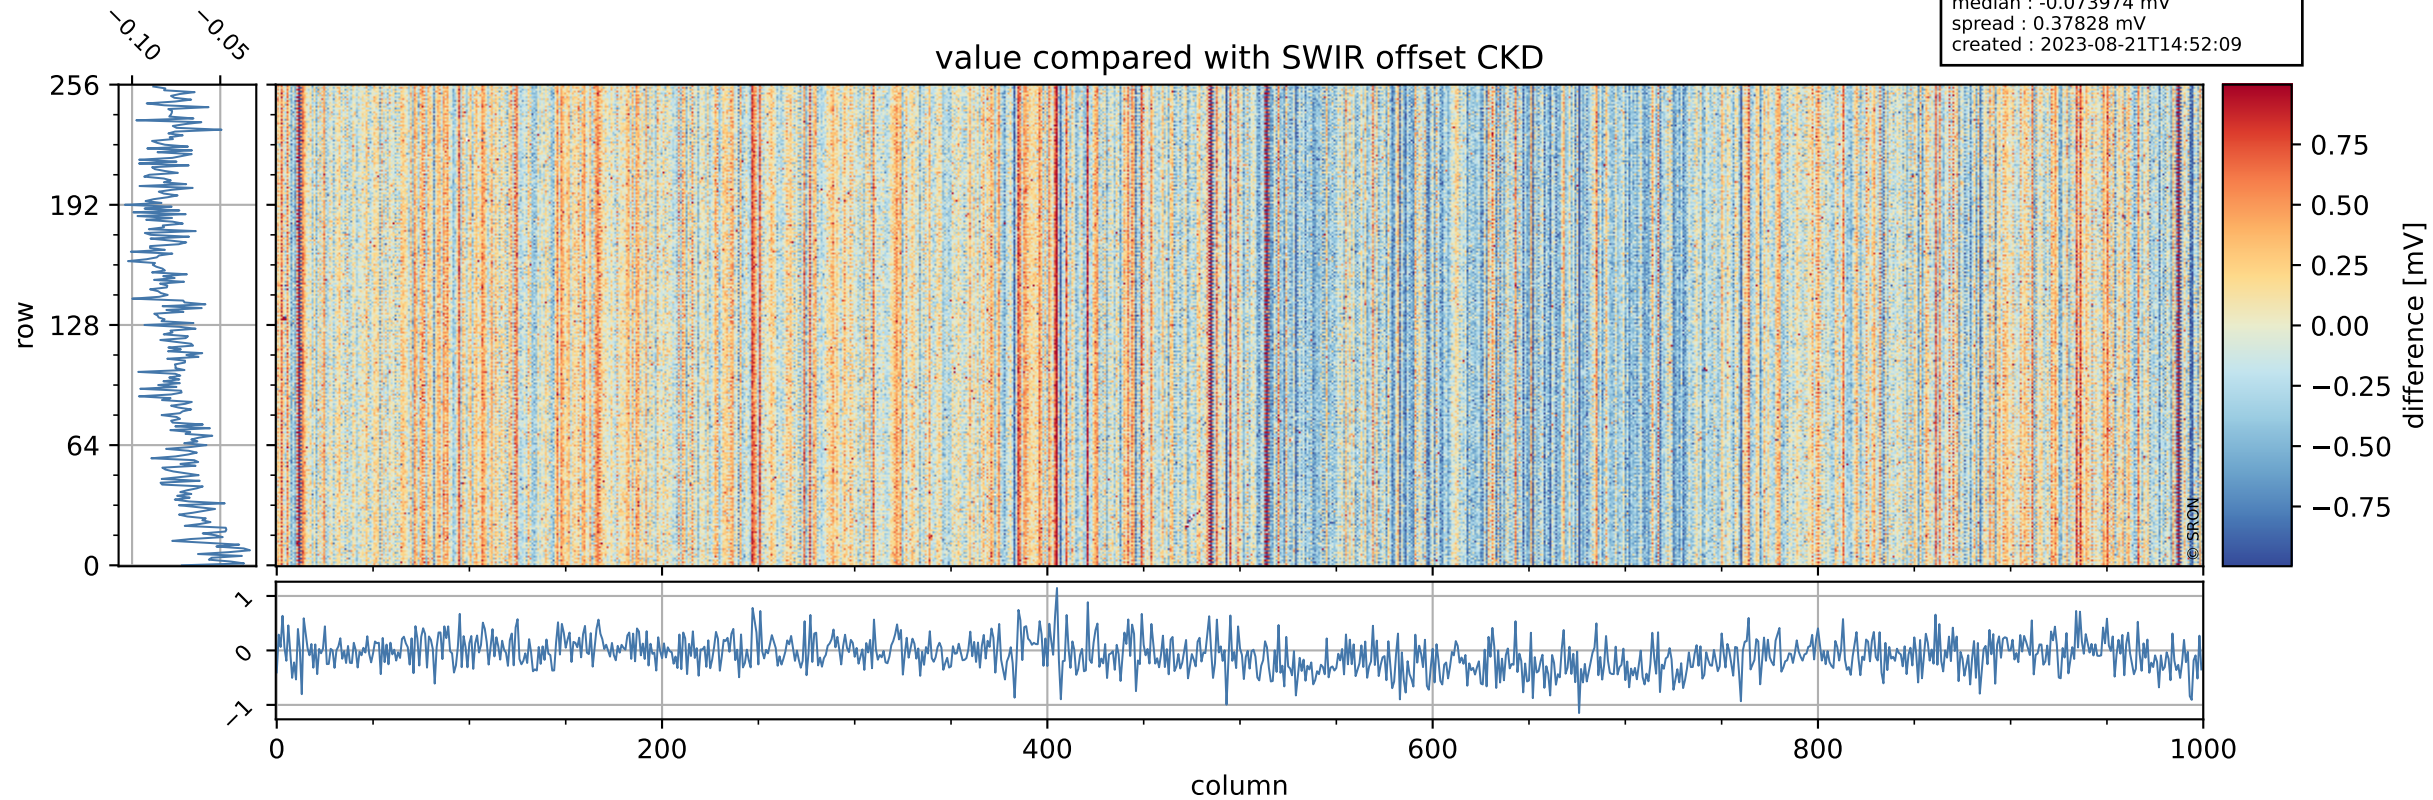

Tropomi SWIR offset (official)

orbits : 19 in [16777, 16822]
coverage : 2021-01-08 / 2021-01-11
median : 0.52594 V
spread : 0.035908 V
created : 2023-08-21T14:52:08

value detector map

Tropomi SWIR offset (official)

orbits : 19 in [16777, 16822]
coverage : 2021-01-08 / 2021-01-11
median : 28.653 μV
spread : 14.458 μV
created : 2023-08-21T14:52:09

Tropomi SWIR offset (official)

value compared with SWIR offset CKD

orbits : 19 in [16777, 16822]
coverage : 2021-01-08 / 2021-01-11
median : -0.073974 mV
spread : 0.37828 mV
created : 2023-08-21T14:52:09

Tropomi SWIR offset (official) ground-tracks of Sentinel-5P

orbits : 19 in [16777, 16822]
coverage : 2021-01-08 / 2021-01-11
created : 2023-08-21T14:52:09

Tropomi SWIR offset (official)

orbits : [2827, 16822]
coverage : 2018-04-30 / 2021-01-11
created : 2023-08-21T14:52:10

trend of detector median & temperatures