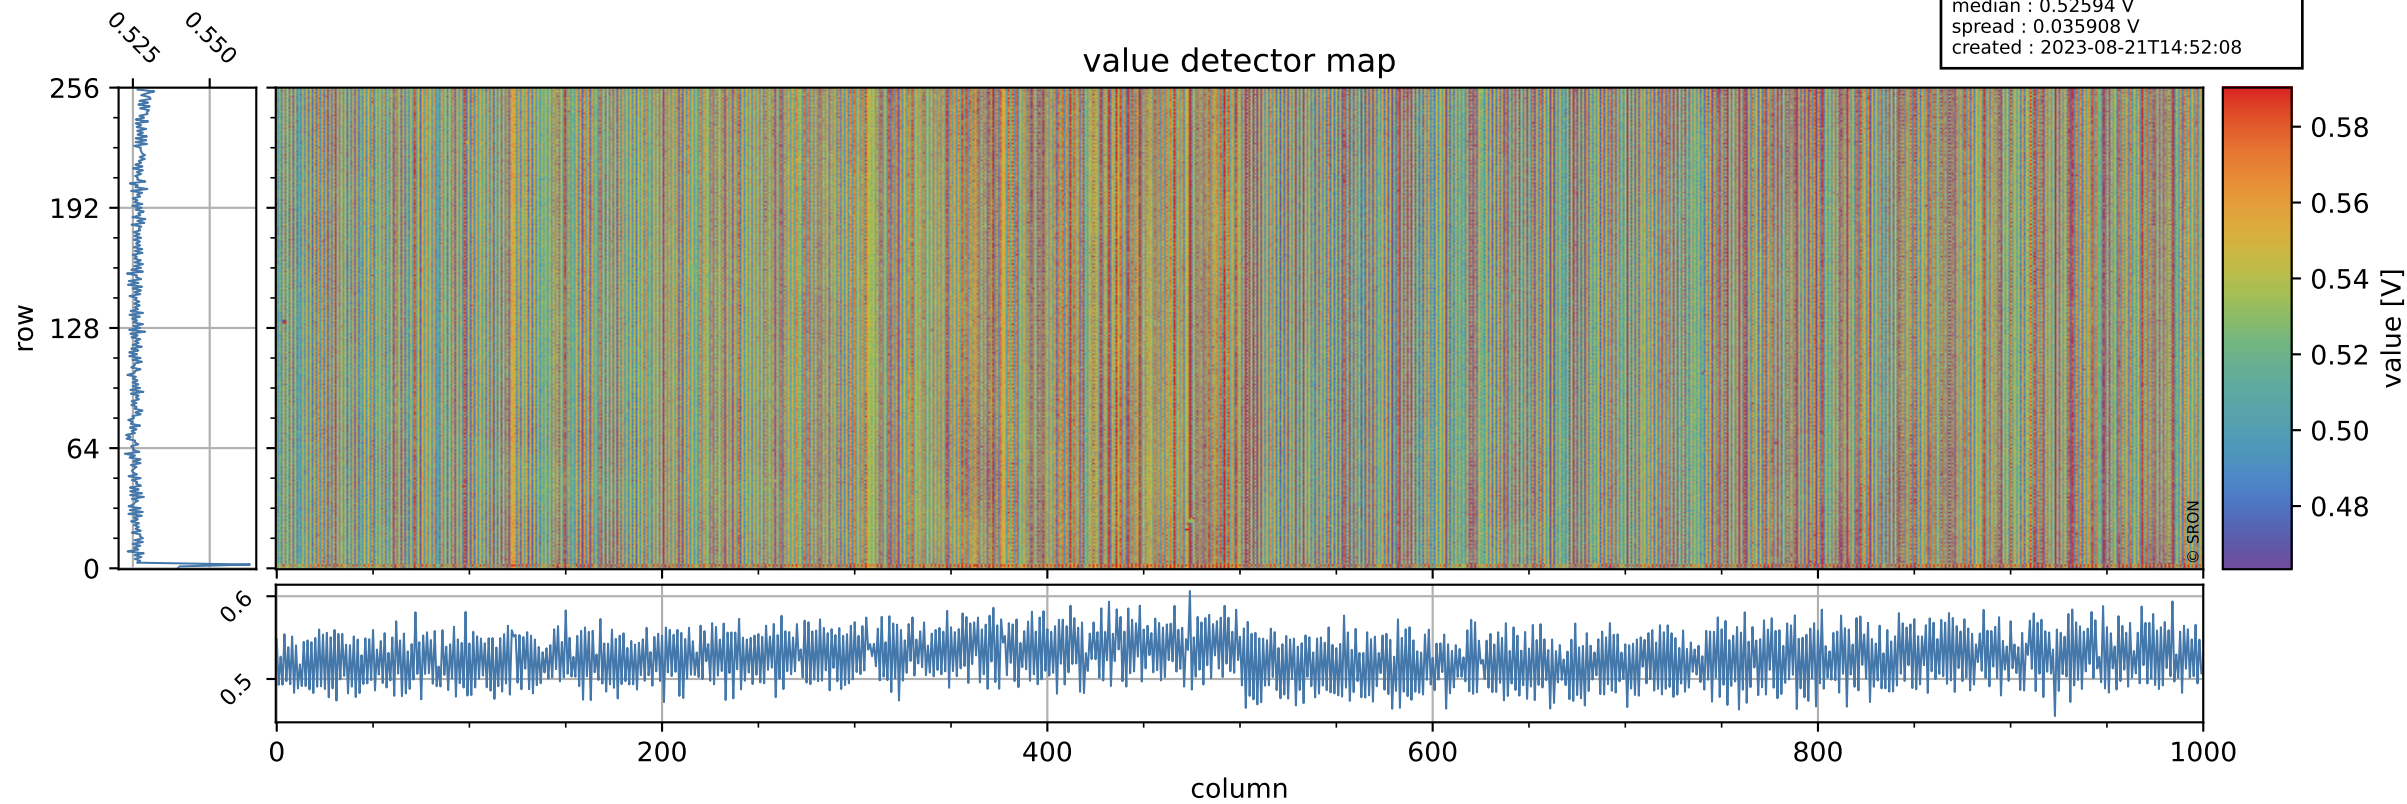

Tropomi SWIR offset (official)

orbits : 19 in [16777, 16822]
coverage : 2021-01-08 / 2021-01-11
median : 0.52594 V
spread : 0.035908 V
created : 2023-08-21T14:52:08

value detector map

Tropomi SWIR offset (official)

orbits : 19 in [16777, 16822]
coverage : 2021-01-08 / 2021-01-11
median : 28.653 μV
spread : 14.458 μV
created : 2023-08-21T14:52:09

Tropomi SWIR offset (official)

value compared with SWIR offset CKD

orbits : 19 in [16777, 16822]
coverage : 2021-01-08 / 2021-01-11
median : -0.073974 mV
spread : 0.37828 mV
created : 2023-08-21T14:52:09

Tropomi SWIR offset (official) ground-tracks of Sentinel-5P

orbits : 19 in [16777, 16822]
coverage : 2021-01-08 / 2021-01-11
created : 2023-08-21T14:52:09

Tropomi SWIR offset (official)

orbits : [2827, 16822]
coverage : 2018-04-30 / 2021-01-11
created : 2023-08-21T14:52:10

trend of detector median & temperatures