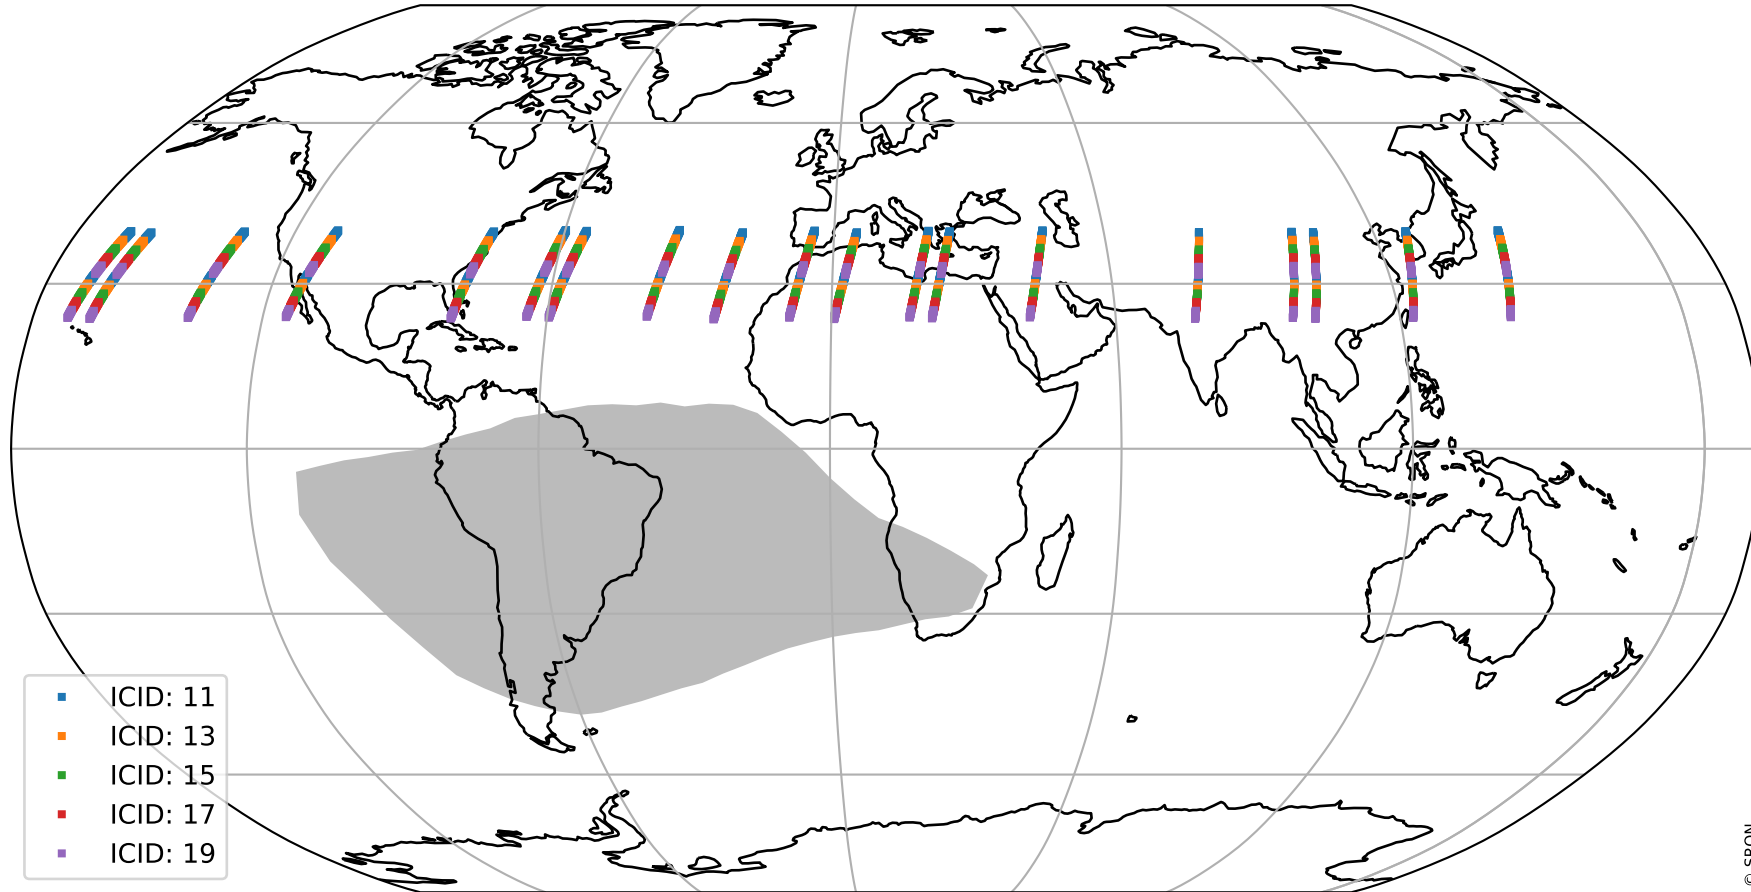

Tropomi SWIR offset (official)

orbits : 19 in [16777, 16822]
coverage : 2021-01-08 / 2021-01-11
median : 0.52594 V
spread : 0.035908 V
created : 2023-08-21T14:52:08

value detector map

Tropomi SWIR offset (official)

orbits : 19 in [16777, 16822]
coverage : 2021-01-08 / 2021-01-11
median : 28.653 μV
spread : 14.458 μV
created : 2023-08-21T14:52:09

Tropomi SWIR offset (official)

value compared with SWIR offset CKD

orbits : 19 in [16777, 16822]
coverage : 2021-01-08 / 2021-01-11
median : -0.073974 mV
spread : 0.37828 mV
created : 2023-08-21T14:52:09

Tropomi SWIR offset (official) ground-tracks of Sentinel-5P

orbits : 19 in [16777, 16822]
coverage : 2021-01-08 / 2021-01-11
created : 2023-08-21T14:52:09

Tropomi SWIR offset (official)

orbits : [2827, 16822]
coverage : 2018-04-30 / 2021-01-11
created : 2023-08-21T14:52:10