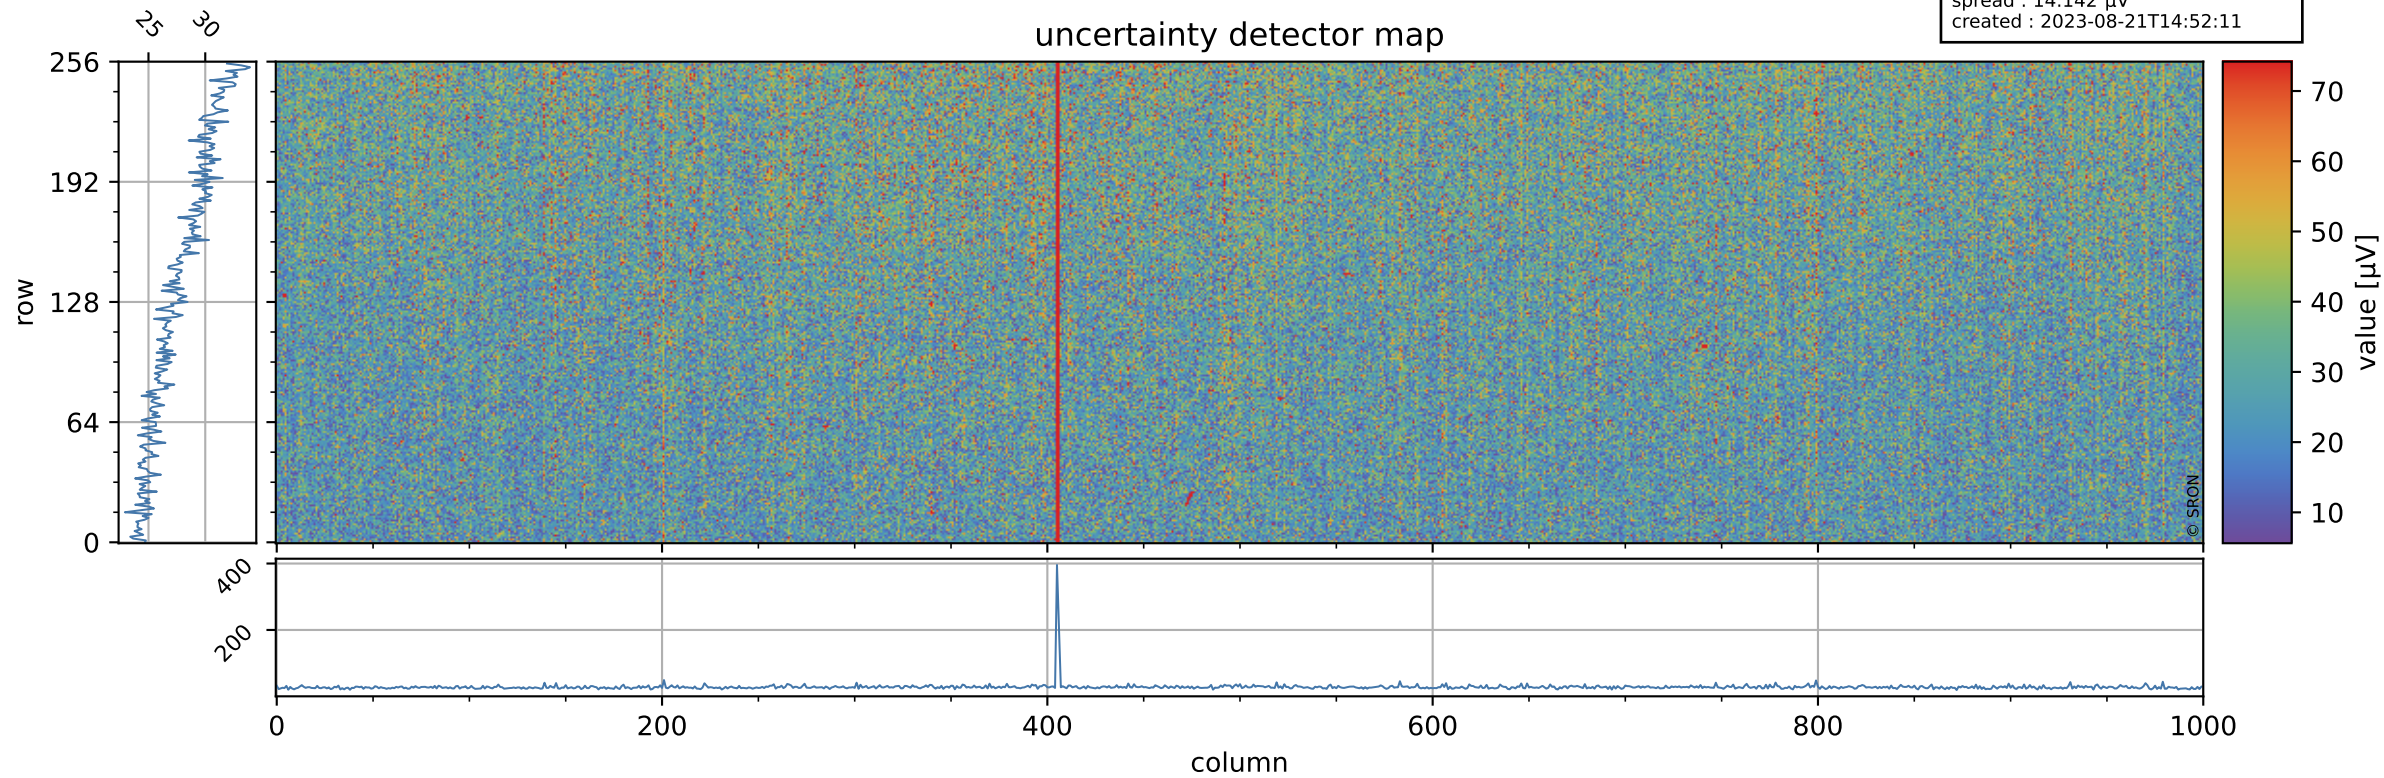

Tropomi SWIR offset (official)

orbits : 20 in [16792, 16837]
coverage : 2021-01-09 / 2021-01-12
median : 0.52593 V
spread : 0.035909 V
created : 2023-08-21T14:52:11

value detector map

Tropomi SWIR offset (official)

orbits : 20 in [16792, 16837]
coverage : 2021-01-09 / 2021-01-12
median : 27.89 μV
spread : 14.142 μV
created : 2023-08-21T14:52:11

Tropomi SWIR offset (official)

value compared with SWIR offset CKD

orbits : 20 in [16792, 16837]
coverage : 2021-01-09 / 2021-01-12
median : -0.080395 mV
spread : 0.37968 mV
created : 2023-08-21T14:52:12

Tropomi SWIR offset (official) ground-tracks of Sentinel-5P

orbits : 20 in [16792, 16837]
coverage : 2021-01-09 / 2021-01-12
created : 2023-08-21T14:52:12

Tropomi SWIR offset (official)

orbits : [2827, 16837]
coverage : 2018-04-30 / 2021-01-12
created : 2023-08-21T14:52:13

trend of detector median & temperatures