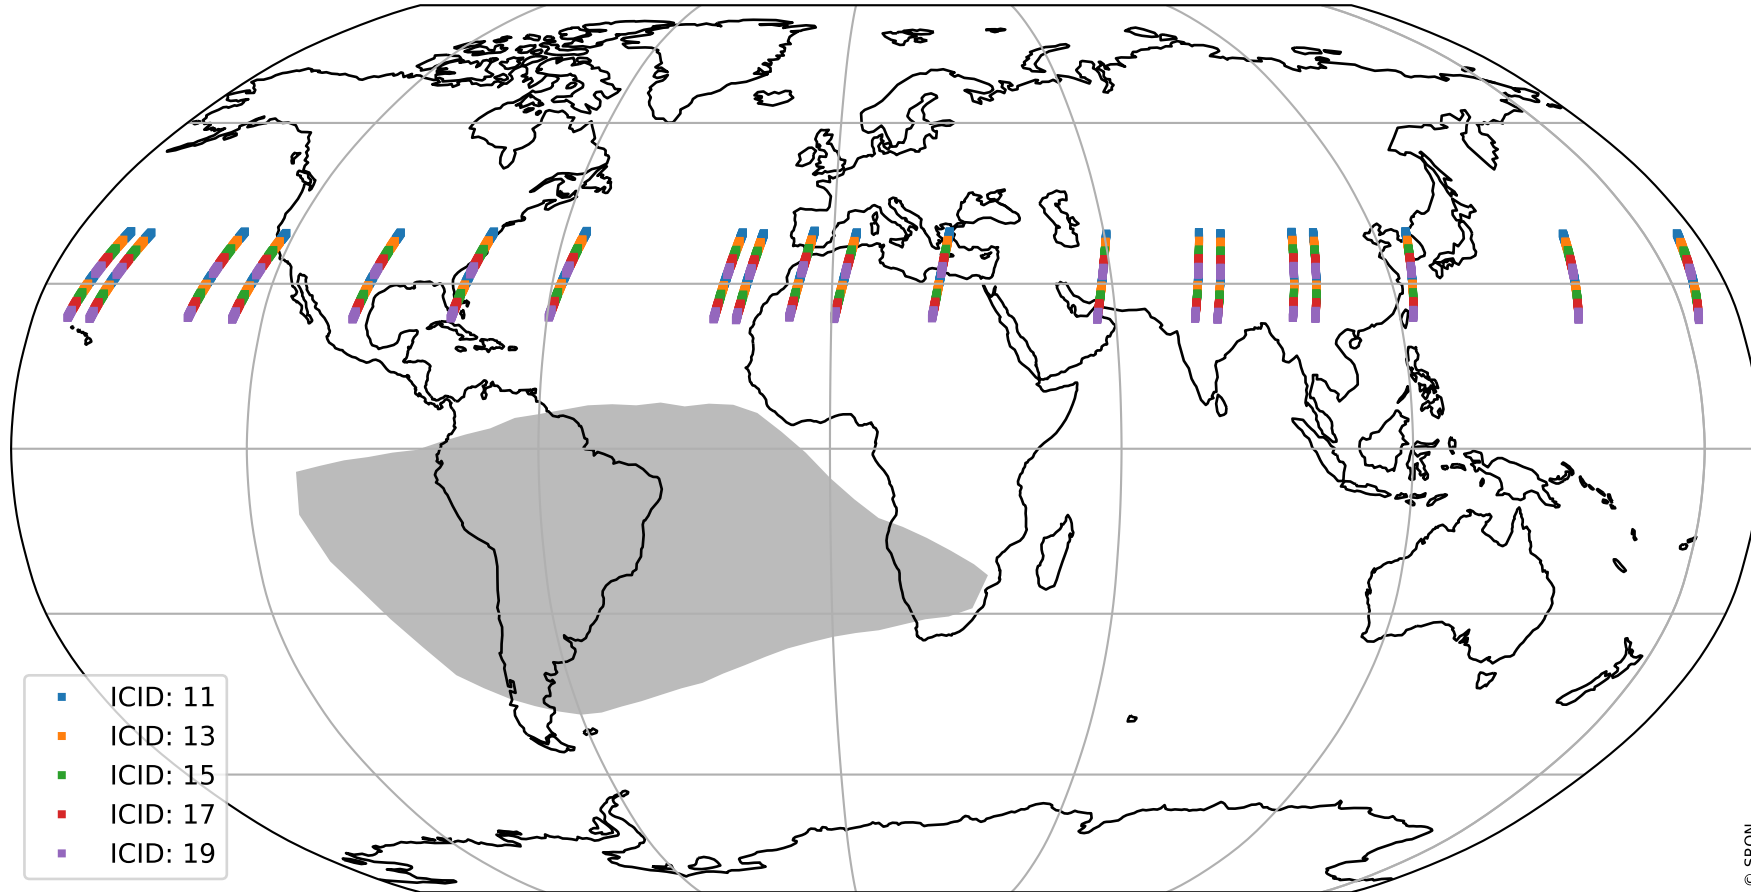

Tropomi SWIR offset (official)

orbits : 20 in [16792, 16837]
coverage : 2021-01-09 / 2021-01-12
median : 0.52593 V
spread : 0.035909 V
created : 2023-08-21T14:52:11

value detector map

Tropomi SWIR offset (official)

orbits : 20 in [16792, 16837]
coverage : 2021-01-09 / 2021-01-12
median : 27.89 μV
spread : 14.142 μV
created : 2023-08-21T14:52:11

Tropomi SWIR offset (official)

value compared with SWIR offset CKD

orbits : 20 in [16792, 16837]
coverage : 2021-01-09 / 2021-01-12
median : -0.080395 mV
spread : 0.37968 mV
created : 2023-08-21T14:52:12

Tropomi SWIR offset (official) ground-tracks of Sentinel-5P

orbits : 20 in [16792, 16837]
coverage : 2021-01-09 / 2021-01-12
created : 2023-08-21T14:52:12

Tropomi SWIR offset (official)

orbits : [2827, 16837]
coverage : 2018-04-30 / 2021-01-12
created : 2023-08-21T14:52:13