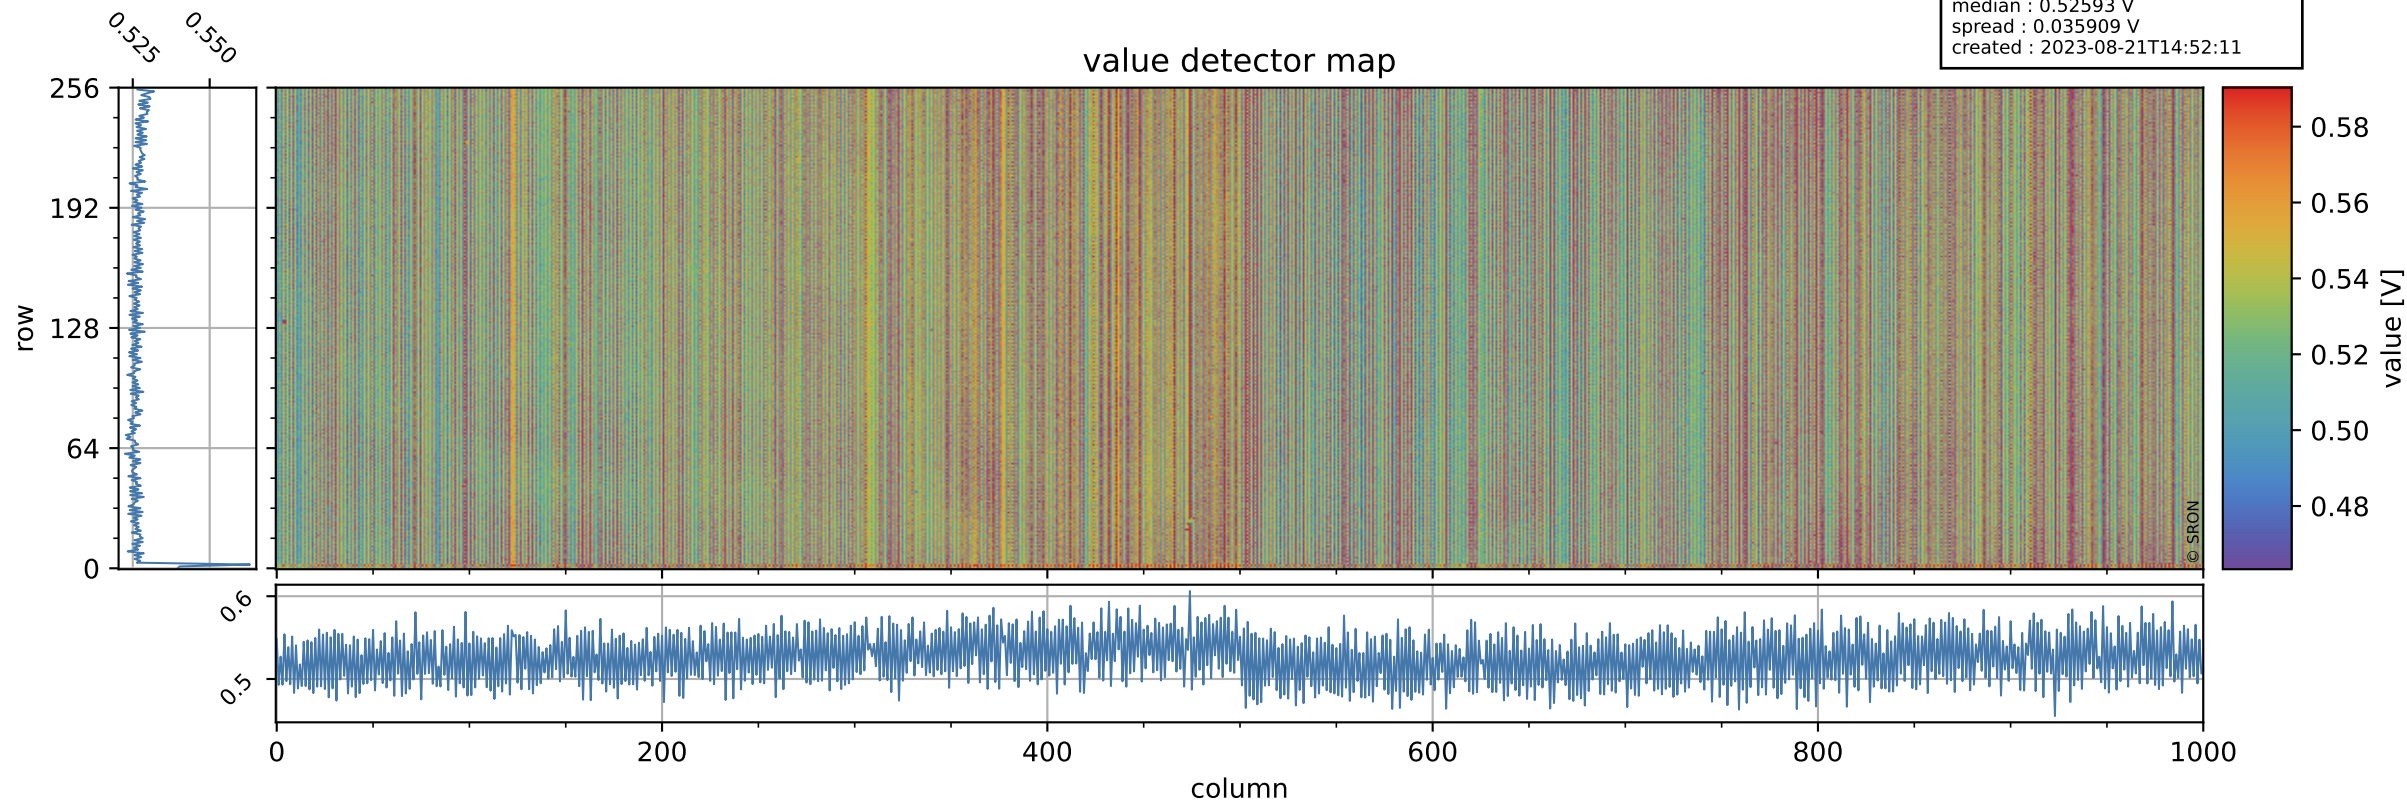

Tropomi SWIR offset (official)

orbits : 20 in [16792, 16837]
coverage : 2021-01-09 / 2021-01-12
median : 0.52593 V
spread : 0.035909 V
created : 2023-08-21T14:52:11

value detector map

Tropomi SWIR offset (official)

orbits : 20 in [16792, 16837]
coverage : 2021-01-09 / 2021-01-12
median : 27.89 μV
spread : 14.142 μV
created : 2023-08-21T14:52:11

Tropomi SWIR offset (official)

value compared with SWIR offset CKD

orbits : 20 in [16792, 16837]
coverage : 2021-01-09 / 2021-01-12
median : -0.080395 mV
spread : 0.37968 mV
created : 2023-08-21T14:52:12

Tropomi SWIR offset (official) ground-tracks of Sentinel-5P

orbits : 20 in [16792, 16837]
coverage : 2021-01-09 / 2021-01-12
created : 2023-08-21T14:52:12

Tropomi SWIR offset (official)

orbits : [2827, 16837]
coverage : 2018-04-30 / 2021-01-12
created : 2023-08-21T14:52:13

trend of detector median & temperatures