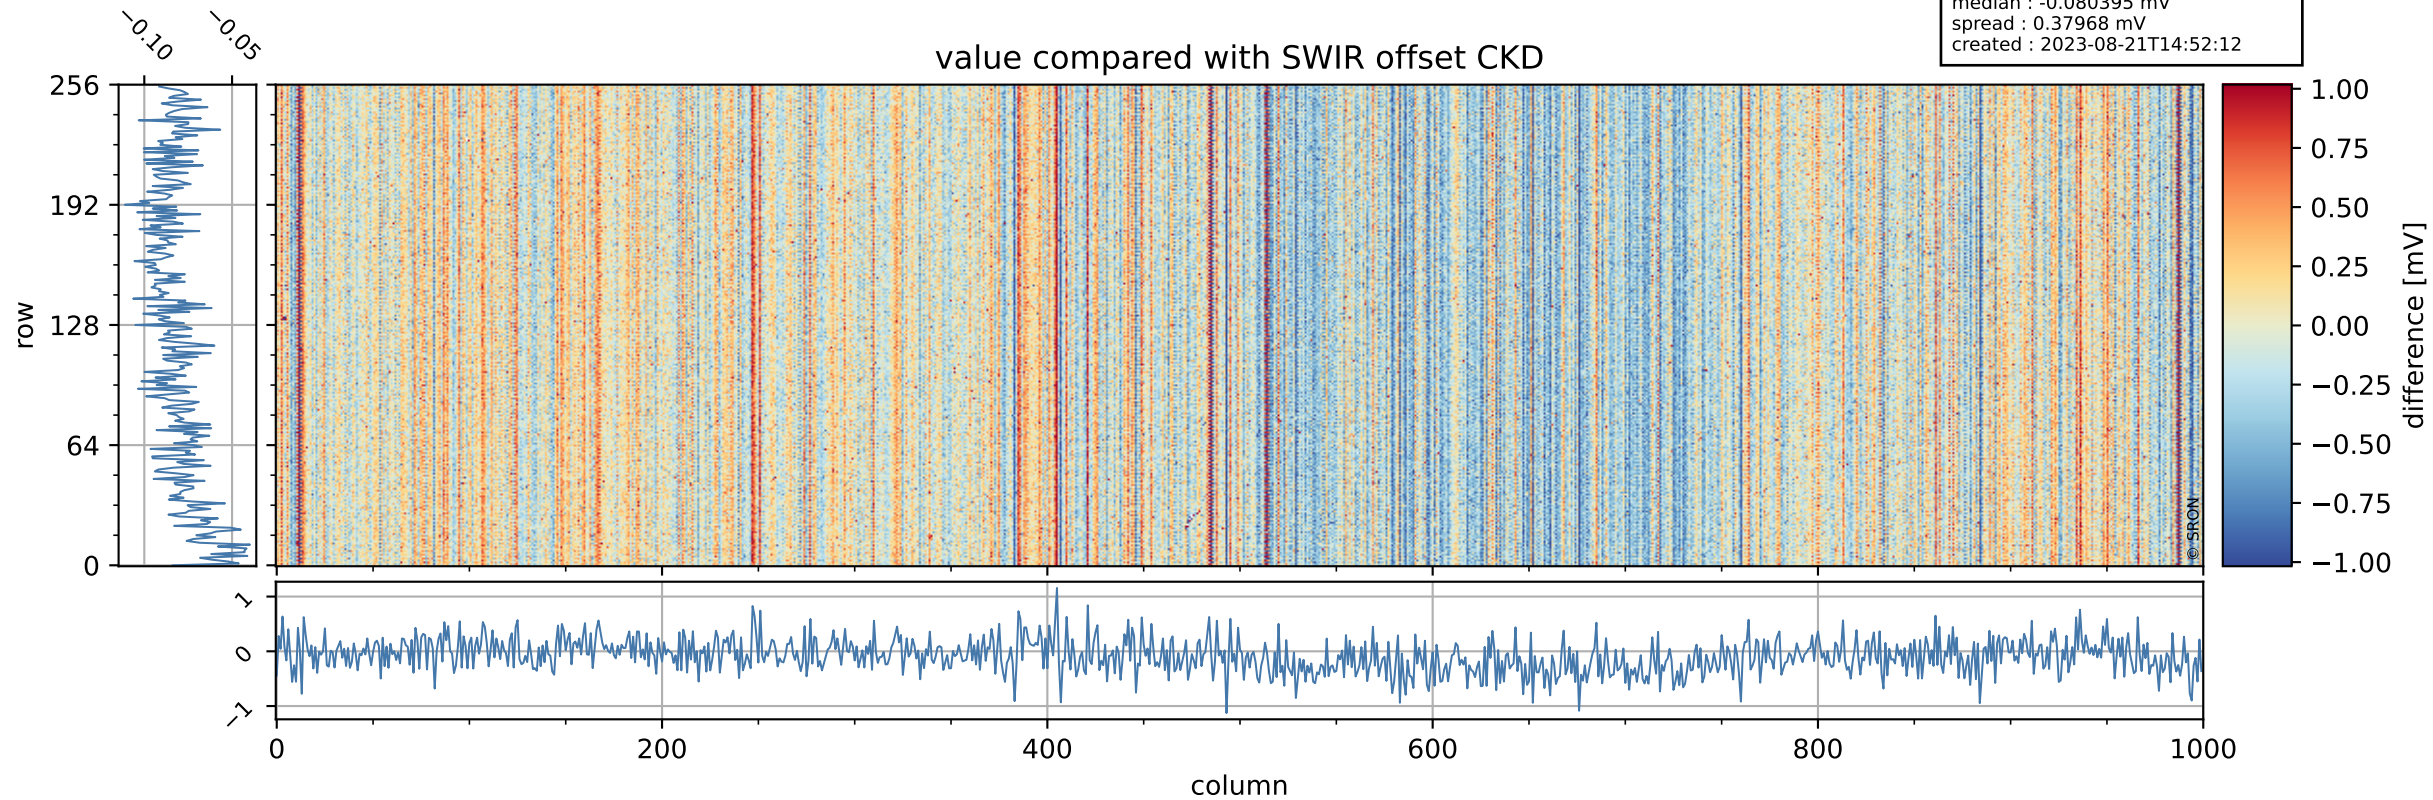

Tropomi SWIR offset (official)

orbits : 20 in [16792, 16837]
coverage : 2021-01-09 / 2021-01-12
median : 0.52593 V
spread : 0.035909 V
created : 2023-08-21T14:52:11

value detector map

Tropomi SWIR offset (official)

orbits : 20 in [16792, 16837]
coverage : 2021-01-09 / 2021-01-12
median : 27.89 μV
spread : 14.142 μV
created : 2023-08-21T14:52:11

Tropomi SWIR offset (official)

value compared with SWIR offset CKD

orbits : 20 in [16792, 16837]
coverage : 2021-01-09 / 2021-01-12
median : -0.080395 mV
spread : 0.37968 mV
created : 2023-08-21T14:52:12

Tropomi SWIR offset (official) ground-tracks of Sentinel-5P

orbits : 20 in [16792, 16837]
coverage : 2021-01-09 / 2021-01-12
created : 2023-08-21T14:52:12

Tropomi SWIR offset (official)

orbits : [2827, 16837]
coverage : 2018-04-30 / 2021-01-12
created : 2023-08-21T14:52:13

trend of detector median & temperatures