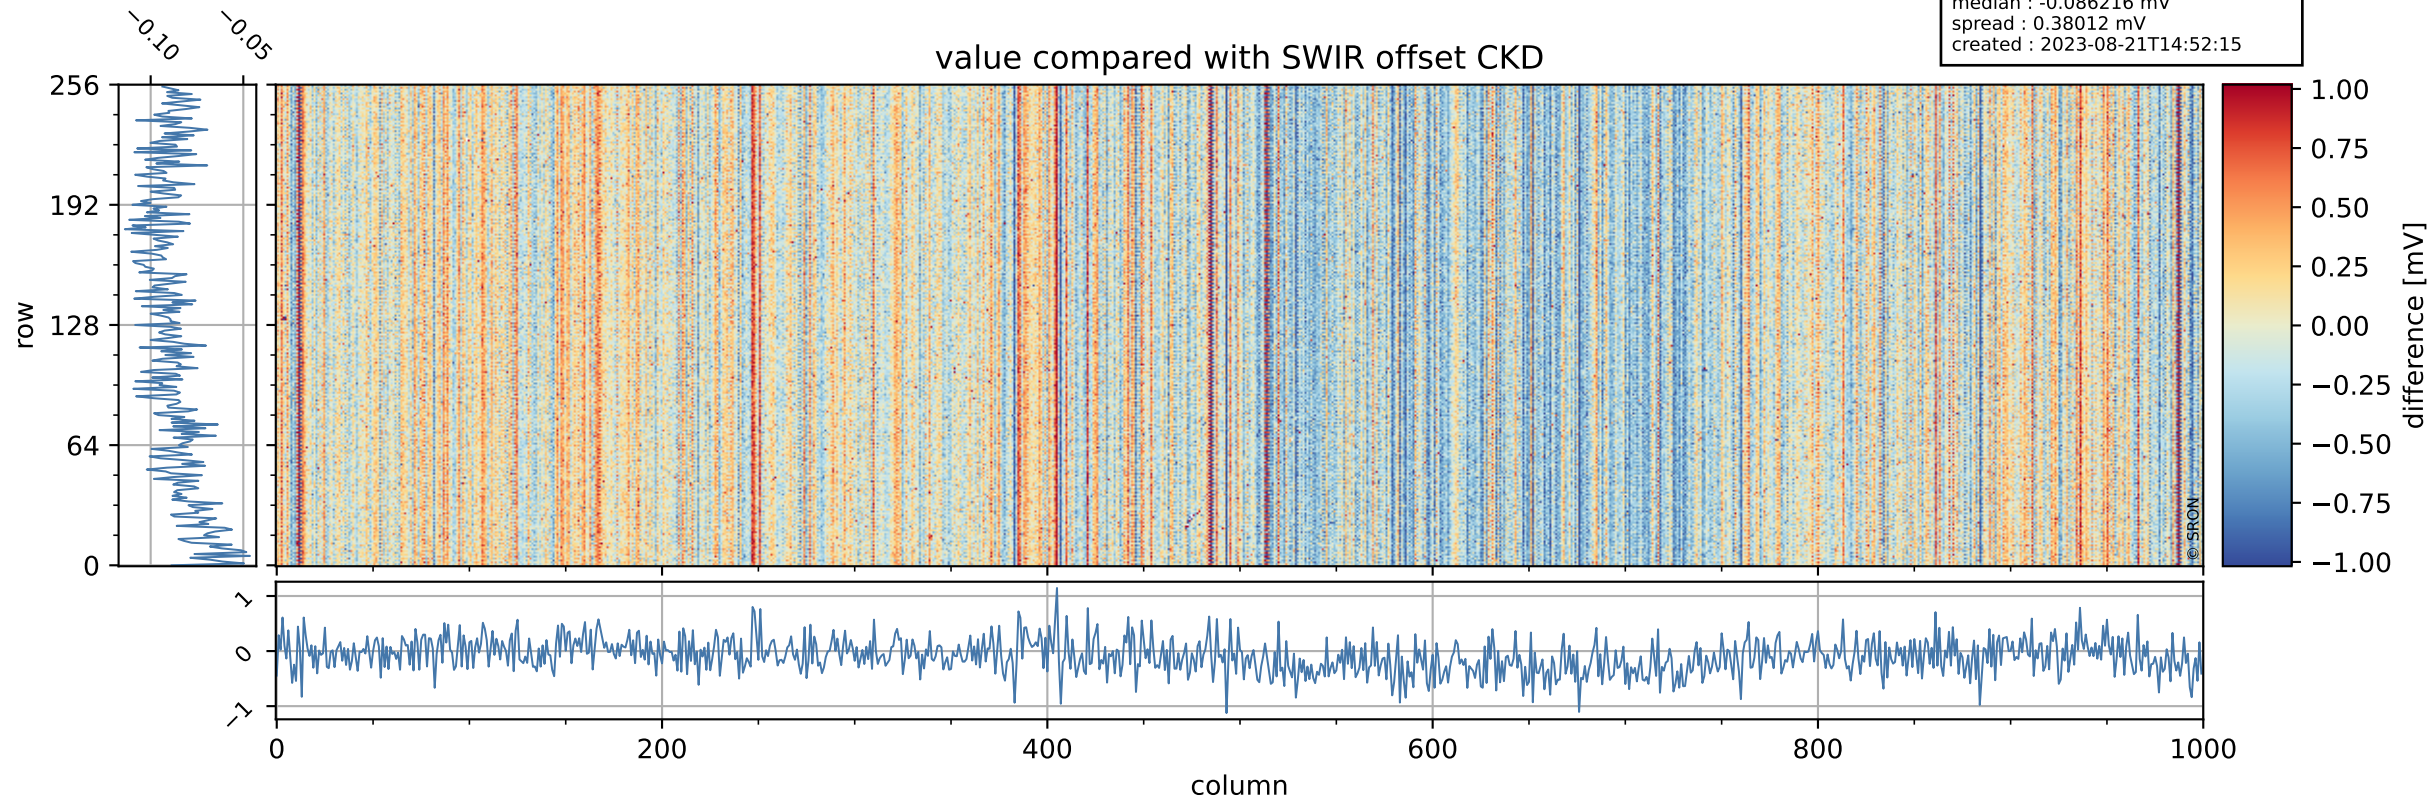

## value detector map

# Tropomi SWIR offset (official)

orbits : 19 in [16807, 16852]  
coverage : 2021-01-10 / 2021-01-13  
median : 28.017  $\mu\text{V}$   
spread : 14.178  $\mu\text{V}$   
created : 2023-08-21T14:52:15

# Tropomi SWIR offset (official)

value compared with SWIR offset CKD

orbits : 19 in [16807, 16852]  
coverage : 2021-01-10 / 2021-01-13  
median : -0.086216 mV  
spread : 0.38012 mV  
created : 2023-08-21T14:52:15

# Tropomi SWIR offset (official) ground-tracks of Sentinel-5P

orbits : 19 in [16807, 16852]  
coverage : 2021-01-10 / 2021-01-13  
created : 2023-08-21T14:52:16