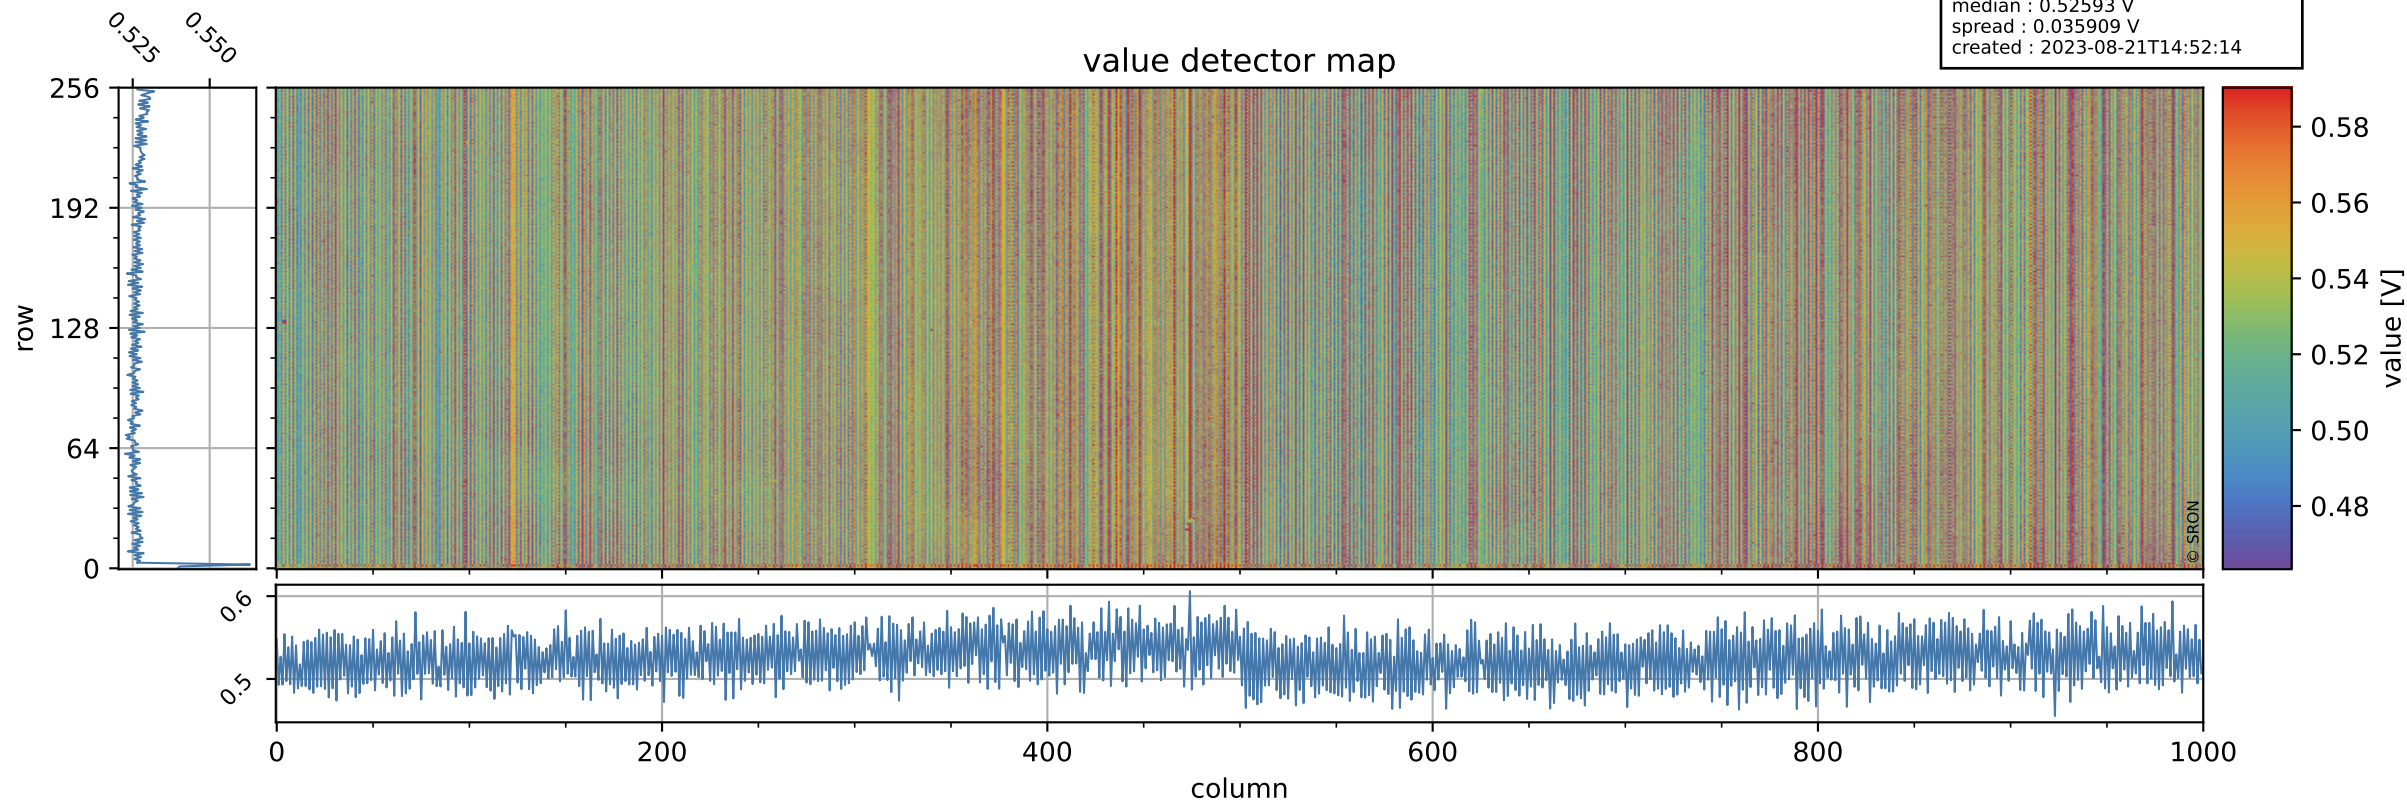

# Tropomi SWIR offset (official)

orbits : 19 in [16807, 16852]  
coverage : 2021-01-10 / 2021-01-13  
median : 0.52593 V  
spread : 0.035909 V  
created : 2023-08-21T14:52:14

## value detector map

# Tropomi SWIR offset (official)

orbits : 19 in [16807, 16852]  
coverage : 2021-01-10 / 2021-01-13  
median : 28.017  $\mu\text{V}$   
spread : 14.178  $\mu\text{V}$   
created : 2023-08-21T14:52:15

# Tropomi SWIR offset (official) ground-tracks of Sentinel-5P

orbits : 19 in [16807, 16852]  
coverage : 2021-01-10 / 2021-01-13  
created : 2023-08-21T14:52:16