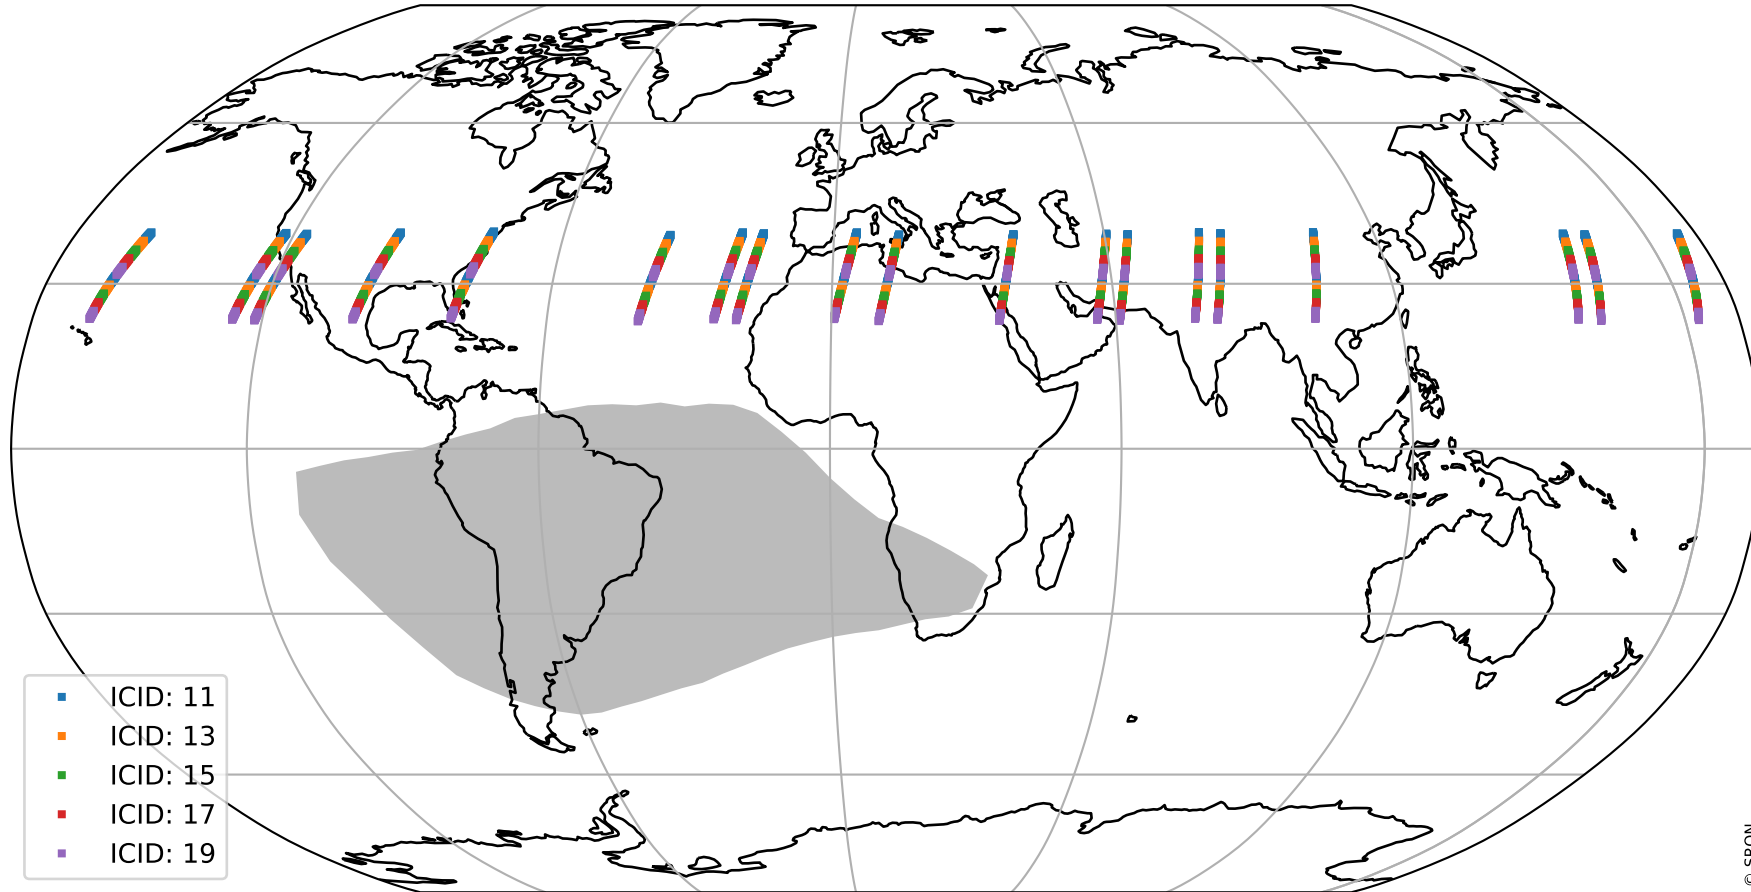

# Tropomi SWIR offset (official)

orbits : 19 in [16807, 16852]  
coverage : 2021-01-10 / 2021-01-13  
median : 28.017  $\mu\text{V}$   
spread : 14.178  $\mu\text{V}$   
created : 2023-08-21T14:52:15

# Tropomi SWIR offset (official)

value compared with SWIR offset CKD

orbits : 19 in [16807, 16852]  
coverage : 2021-01-10 / 2021-01-13  
median : -0.086216 mV  
spread : 0.38012 mV  
created : 2023-08-21T14:52:15

# Tropomi SWIR offset (official) ground-tracks of Sentinel-5P

orbits : 19 in [16807, 16852]  
coverage : 2021-01-10 / 2021-01-13  
created : 2023-08-21T14:52:16

# Tropomi SWIR offset (official)

orbits : [2827, 16852]  
coverage : 2018-04-30 / 2021-01-13  
created : 2023-08-21T14:52:16