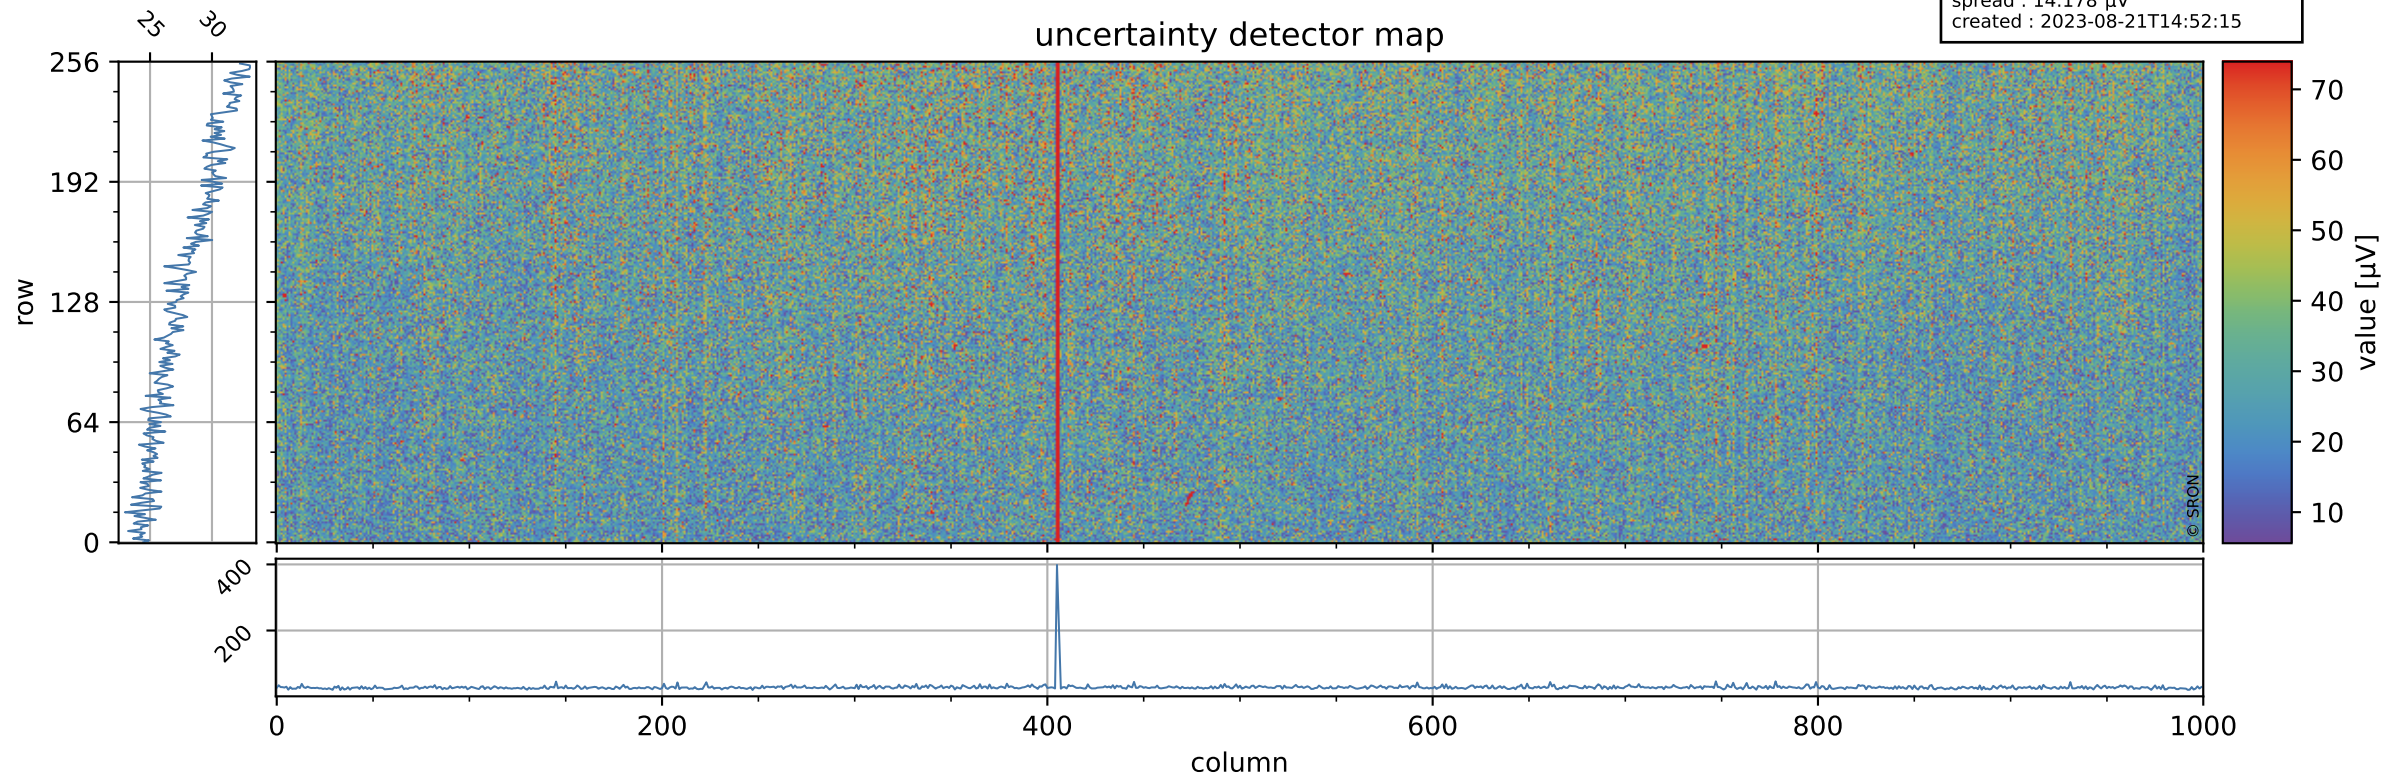

# Tropomi SWIR offset (official)

orbits : 19 in [16807, 16852]  
coverage : 2021-01-10 / 2021-01-13  
median : 0.52593 V  
spread : 0.035909 V  
created : 2023-08-21T14:52:14

## value detector map

# Tropomi SWIR offset (official)

orbits : 19 in [16807, 16852]  
coverage : 2021-01-10 / 2021-01-13  
median : 28.017  $\mu\text{V}$   
spread : 14.178  $\mu\text{V}$   
created : 2023-08-21T14:52:15

# Tropomi SWIR offset (official) ground-tracks of Sentinel-5P

orbits : 19 in [16807, 16852]  
coverage : 2021-01-10 / 2021-01-13  
created : 2023-08-21T14:52:16