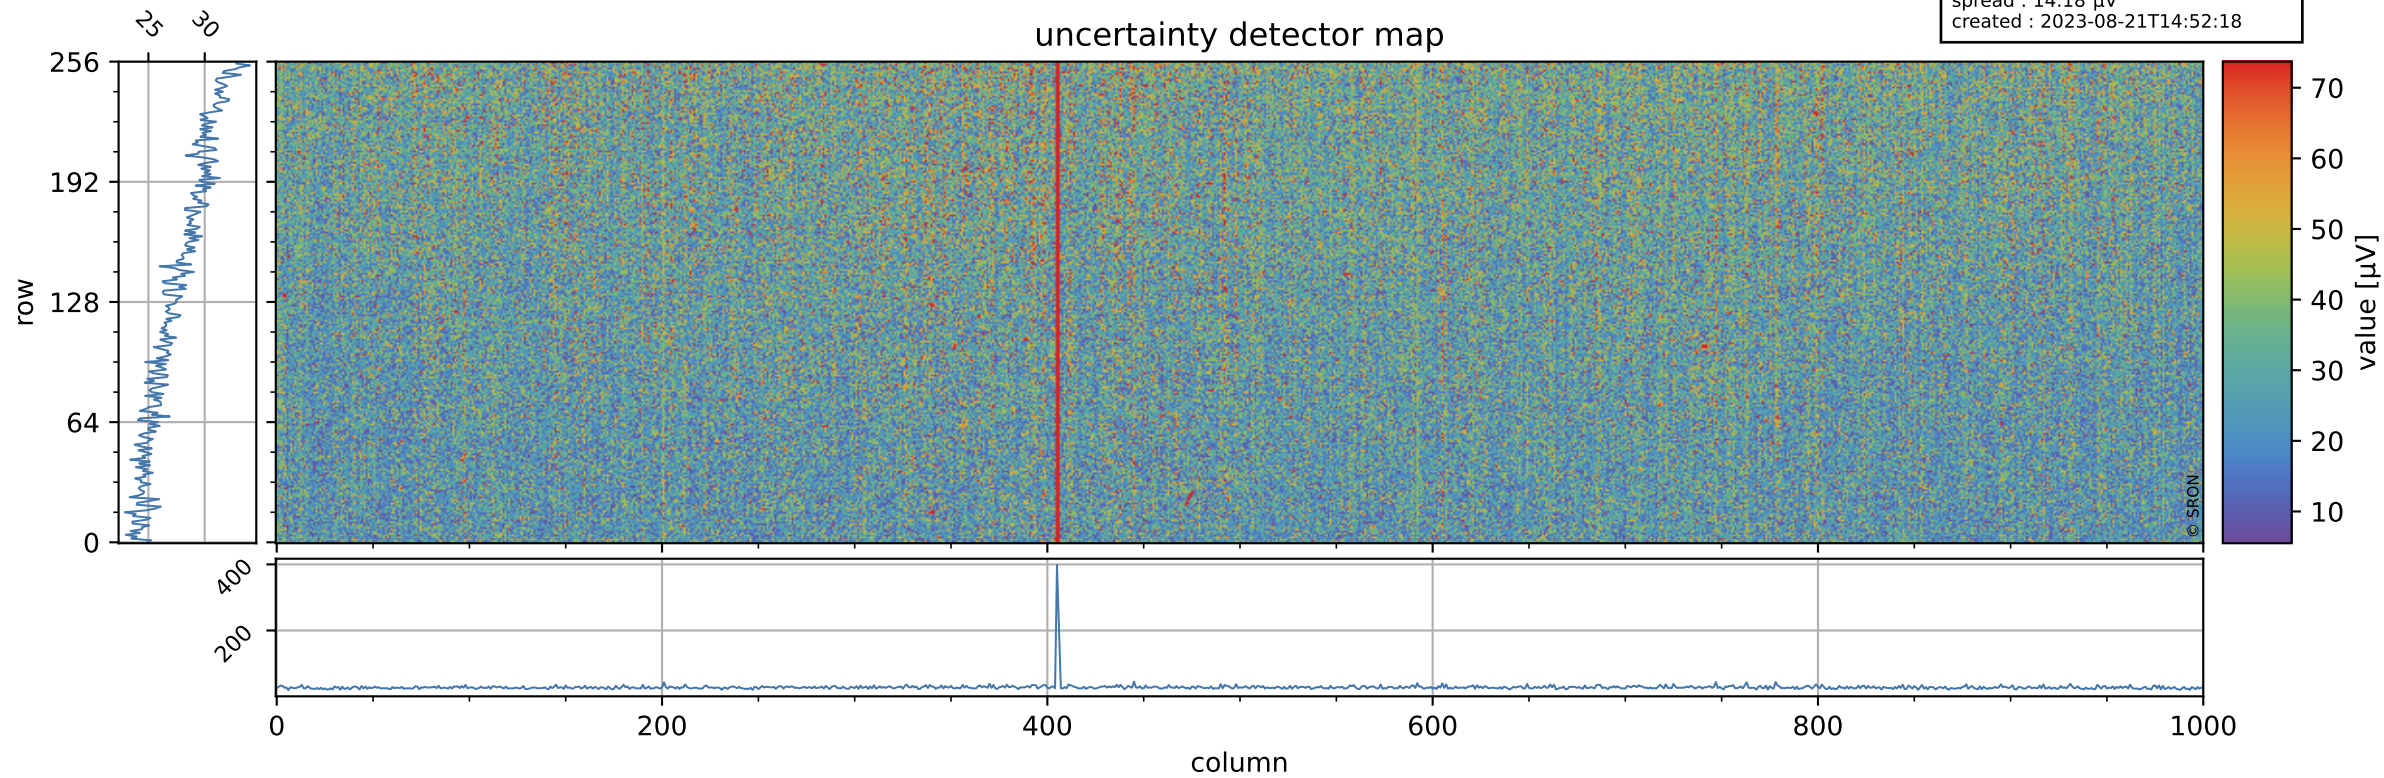

Tropomi SWIR offset (official)

orbits : 20 in [16822, 16867]
coverage : 2021-01-11 / 2021-01-14
median : 0.52594 V
spread : 0.035908 V
created : 2023-08-21T14:52:18

value detector map

Tropomi SWIR offset (official)

orbits : 20 in [16822, 16867]
coverage : 2021-01-11 / 2021-01-14
median : 27.848 μV
spread : 14.18 μV
created : 2023-08-21T14:52:18

Tropomi SWIR offset (official)

orbits : 20 in [16822, 16867]
coverage : 2021-01-11 / 2021-01-14
median : -0.080152 mV
spread : 0.38143 mV
created : 2023-08-21T14:52:18

value compared with SWIR offset CKD

Tropomi SWIR offset (official) ground-tracks of Sentinel-5P

orbits : 20 in [16822, 16867]
coverage : 2021-01-11 / 2021-01-14
created : 2023-08-21T14:52:19

Tropomi SWIR offset (official)

orbits : [2827, 16867]
coverage : 2018-04-30 / 2021-01-14
created : 2023-08-21T14:52:19

trend of detector median & temperatures