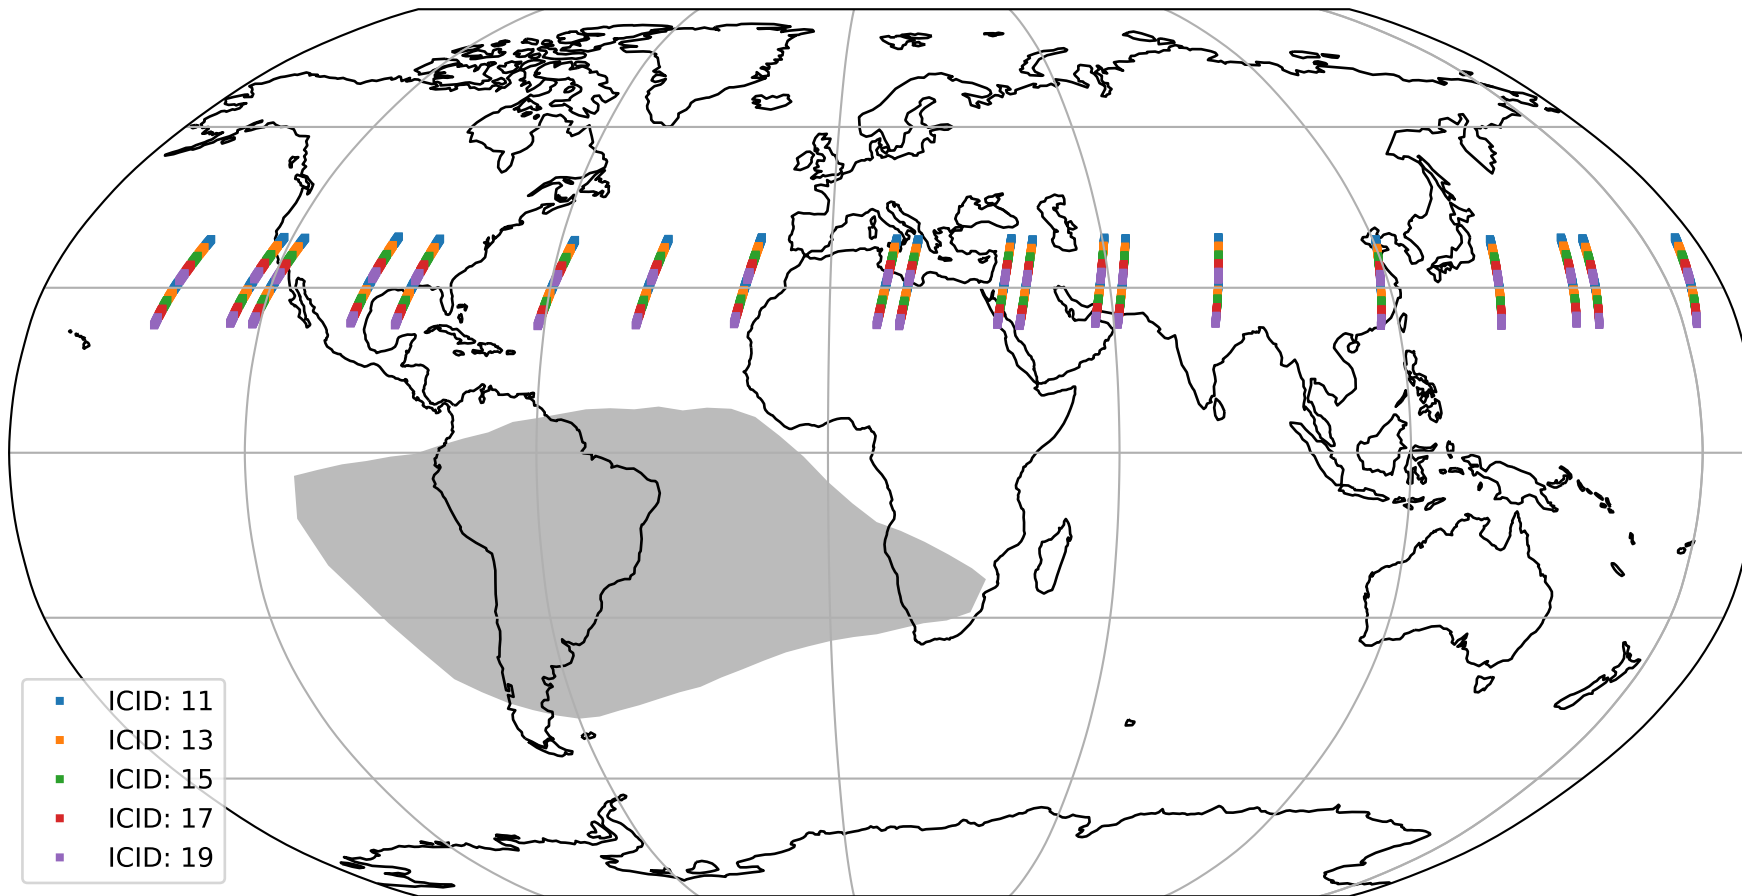

Tropomi SWIR offset (official)

orbits : 20 in [16822, 16867]
coverage : 2021-01-11 / 2021-01-14
median : 0.52594 V
spread : 0.035908 V
created : 2023-08-21T14:52:18

value detector map

Tropomi SWIR offset (official)

orbits : 20 in [16822, 16867]
coverage : 2021-01-11 / 2021-01-14
median : 27.848 μV
spread : 14.18 μV
created : 2023-08-21T14:52:18

Tropomi SWIR offset (official)

orbits : 20 in [16822, 16867]
coverage : 2021-01-11 / 2021-01-14
median : -0.080152 mV
spread : 0.38143 mV
created : 2023-08-21T14:52:18

value compared with SWIR offset CKD

Tropomi SWIR offset (official) ground-tracks of Sentinel-5P

orbits : 20 in [16822, 16867]
coverage : 2021-01-11 / 2021-01-14
created : 2023-08-21T14:52:19

Tropomi SWIR offset (official)

orbits : [2827, 16867]
coverage : 2018-04-30 / 2021-01-14
created : 2023-08-21T14:52:19

trend of detector median & temperatures