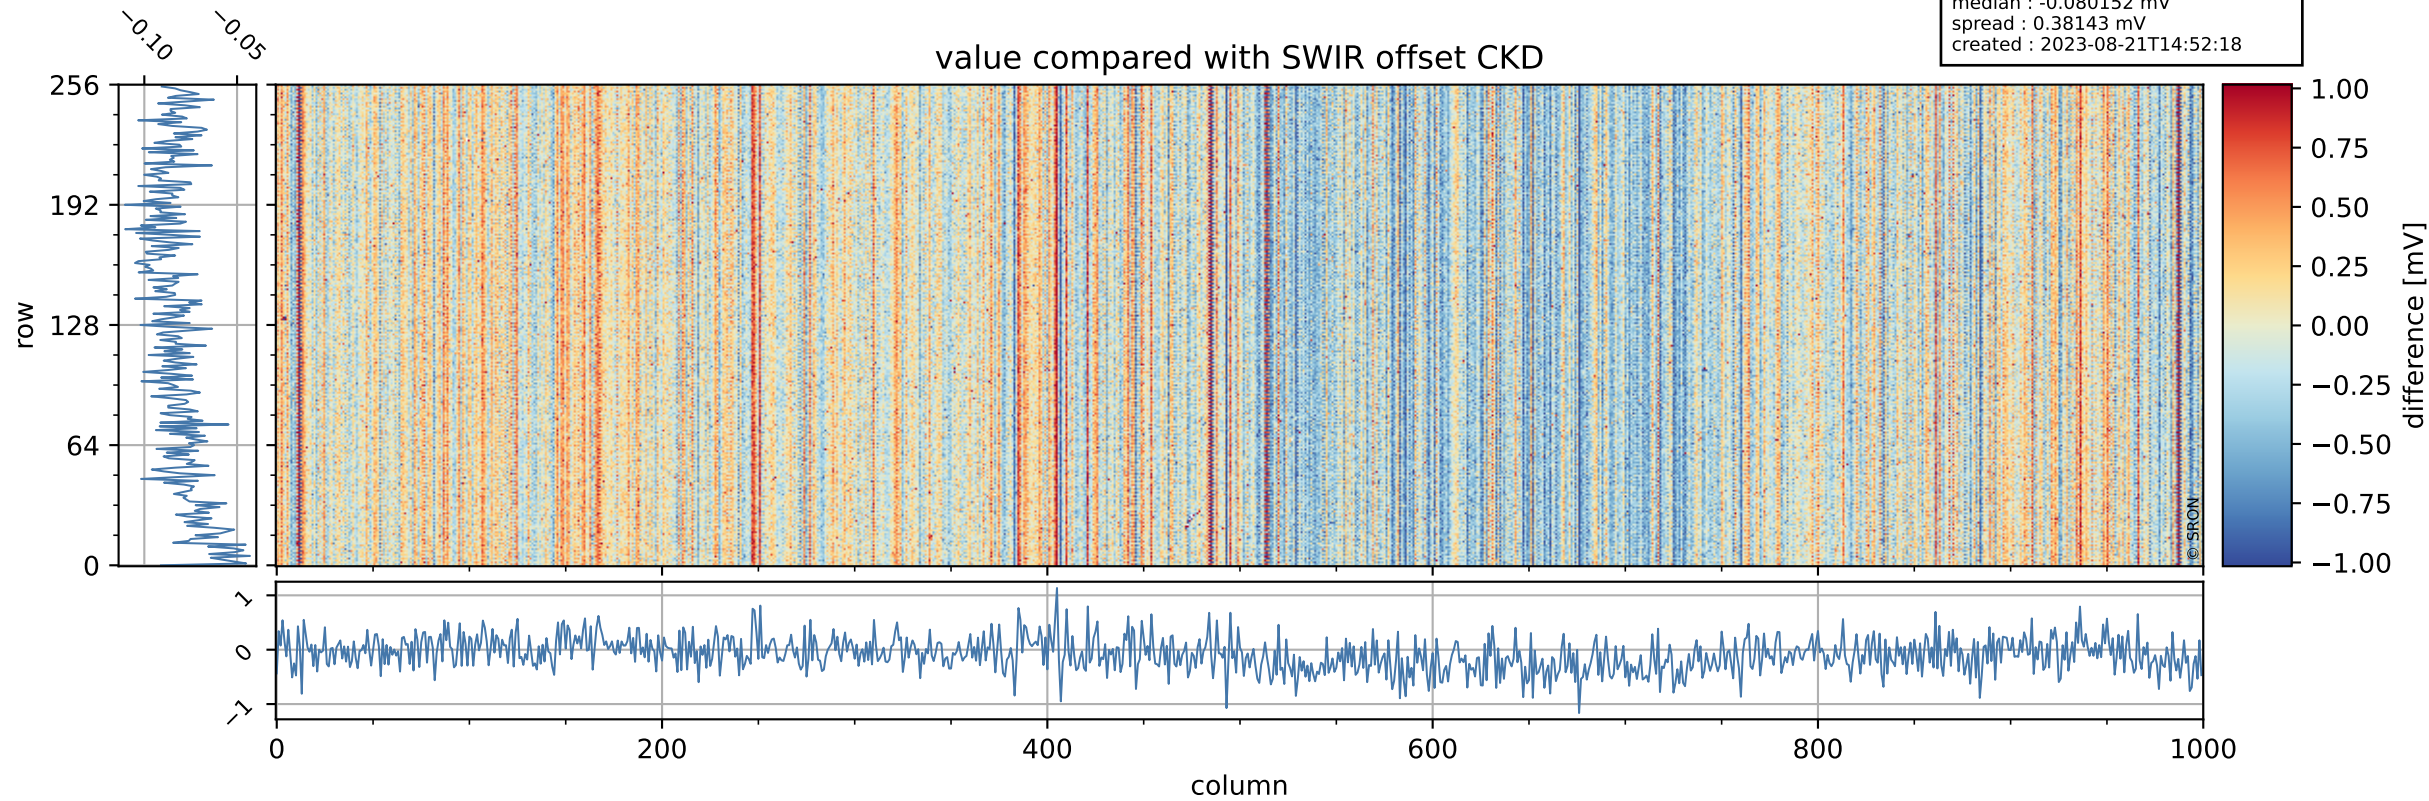

Tropomi SWIR offset (official)

orbits : 20 in [16822, 16867]
coverage : 2021-01-11 / 2021-01-14
median : 0.52594 V
spread : 0.035908 V
created : 2023-08-21T14:52:18

value detector map

Tropomi SWIR offset (official)

orbits : 20 in [16822, 16867]
coverage : 2021-01-11 / 2021-01-14
median : 27.848 μV
spread : 14.18 μV
created : 2023-08-21T14:52:18

Tropomi SWIR offset (official)

orbits : 20 in [16822, 16867]
coverage : 2021-01-11 / 2021-01-14
median : -0.080152 mV
spread : 0.38143 mV
created : 2023-08-21T14:52:18

value compared with SWIR offset CKD

Tropomi SWIR offset (official) ground-tracks of Sentinel-5P

orbits : 20 in [16822, 16867]
coverage : 2021-01-11 / 2021-01-14
created : 2023-08-21T14:52:19

Tropomi SWIR offset (official)

orbits : [2827, 16867]
coverage : 2018-04-30 / 2021-01-14
created : 2023-08-21T14:52:19

trend of detector median & temperatures