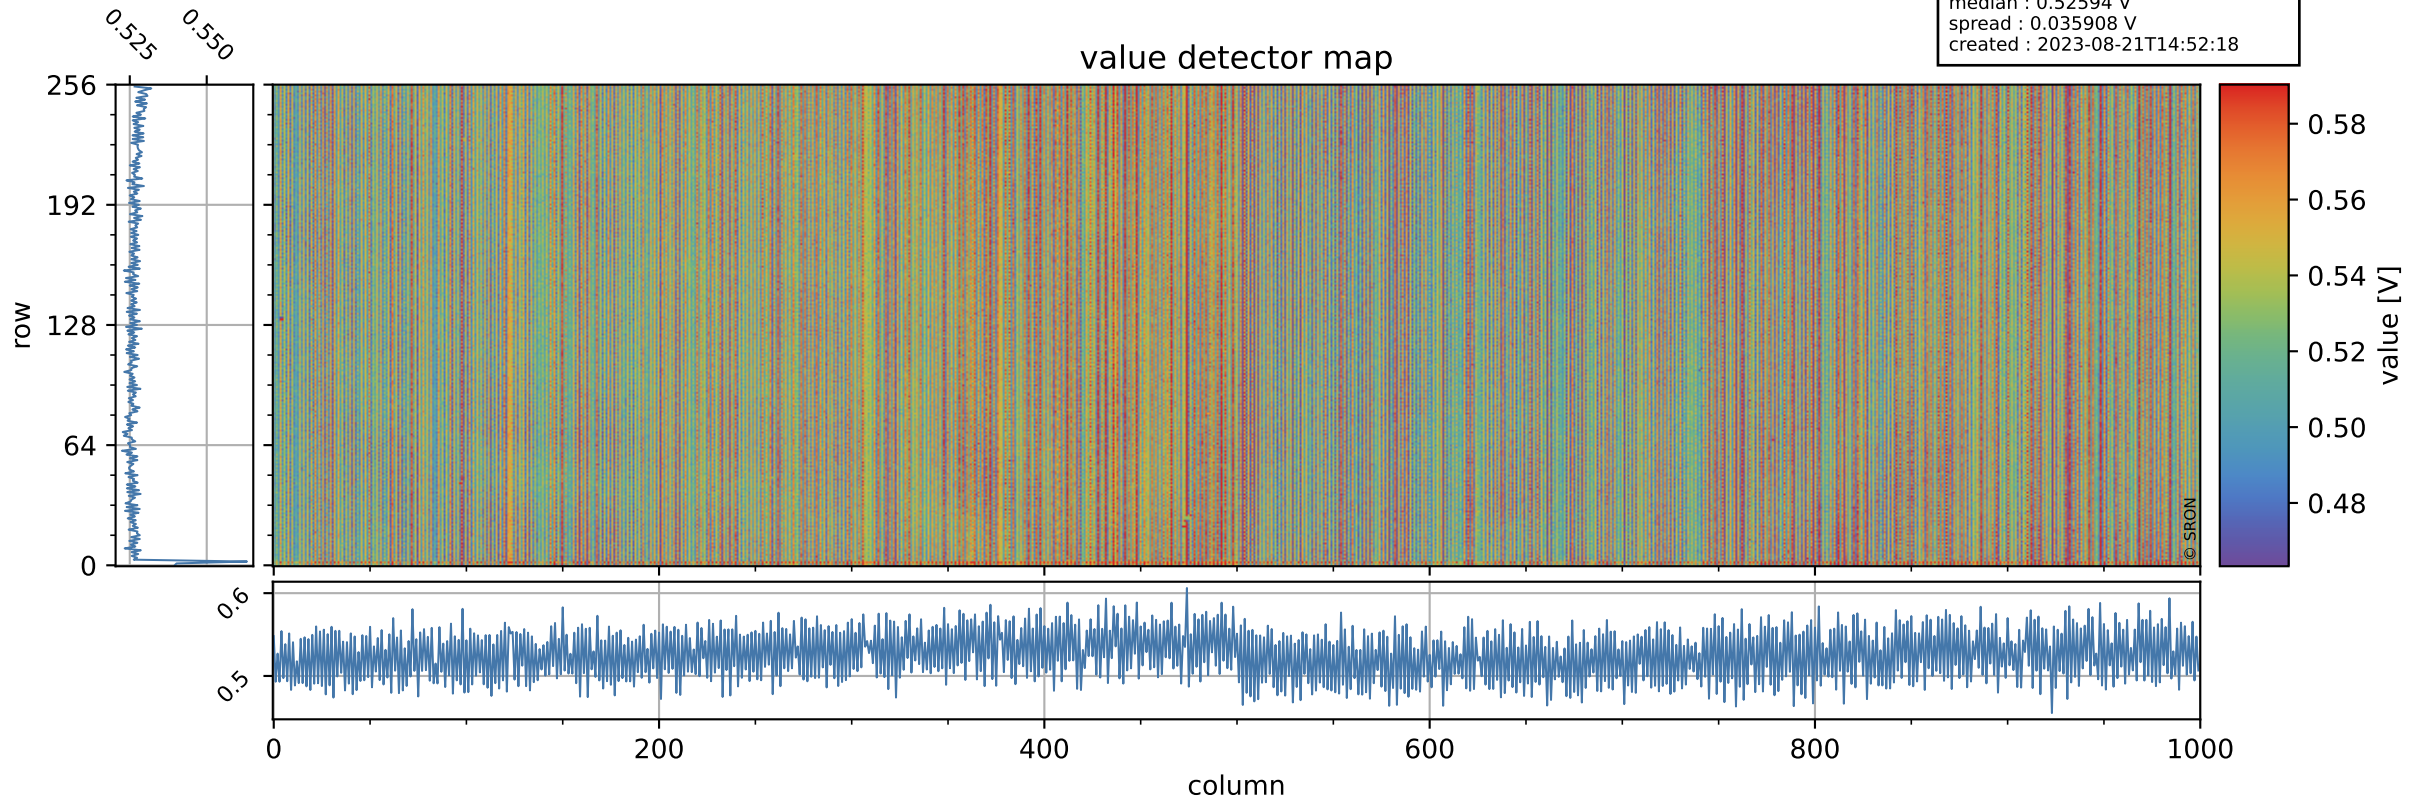

Tropomi SWIR offset (official)

orbits : 20 in [16822, 16867]
coverage : 2021-01-11 / 2021-01-14
median : 0.52594 V
spread : 0.035908 V
created : 2023-08-21T14:52:18

value detector map

Tropomi SWIR offset (official)

orbits : 20 in [16822, 16867]
coverage : 2021-01-11 / 2021-01-14
median : 27.848 μV
spread : 14.18 μV
created : 2023-08-21T14:52:18

Tropomi SWIR offset (official)

orbits : 20 in [16822, 16867]
coverage : 2021-01-11 / 2021-01-14
median : -0.080152 mV
spread : 0.38143 mV
created : 2023-08-21T14:52:18

value compared with SWIR offset CKD

Tropomi SWIR offset (official) ground-tracks of Sentinel-5P

orbits : 20 in [16822, 16867]
coverage : 2021-01-11 / 2021-01-14
created : 2023-08-21T14:52:19

Tropomi SWIR offset (official)

orbits : [2827, 16867]
coverage : 2018-04-30 / 2021-01-14
created : 2023-08-21T14:52:19

trend of detector median & temperatures