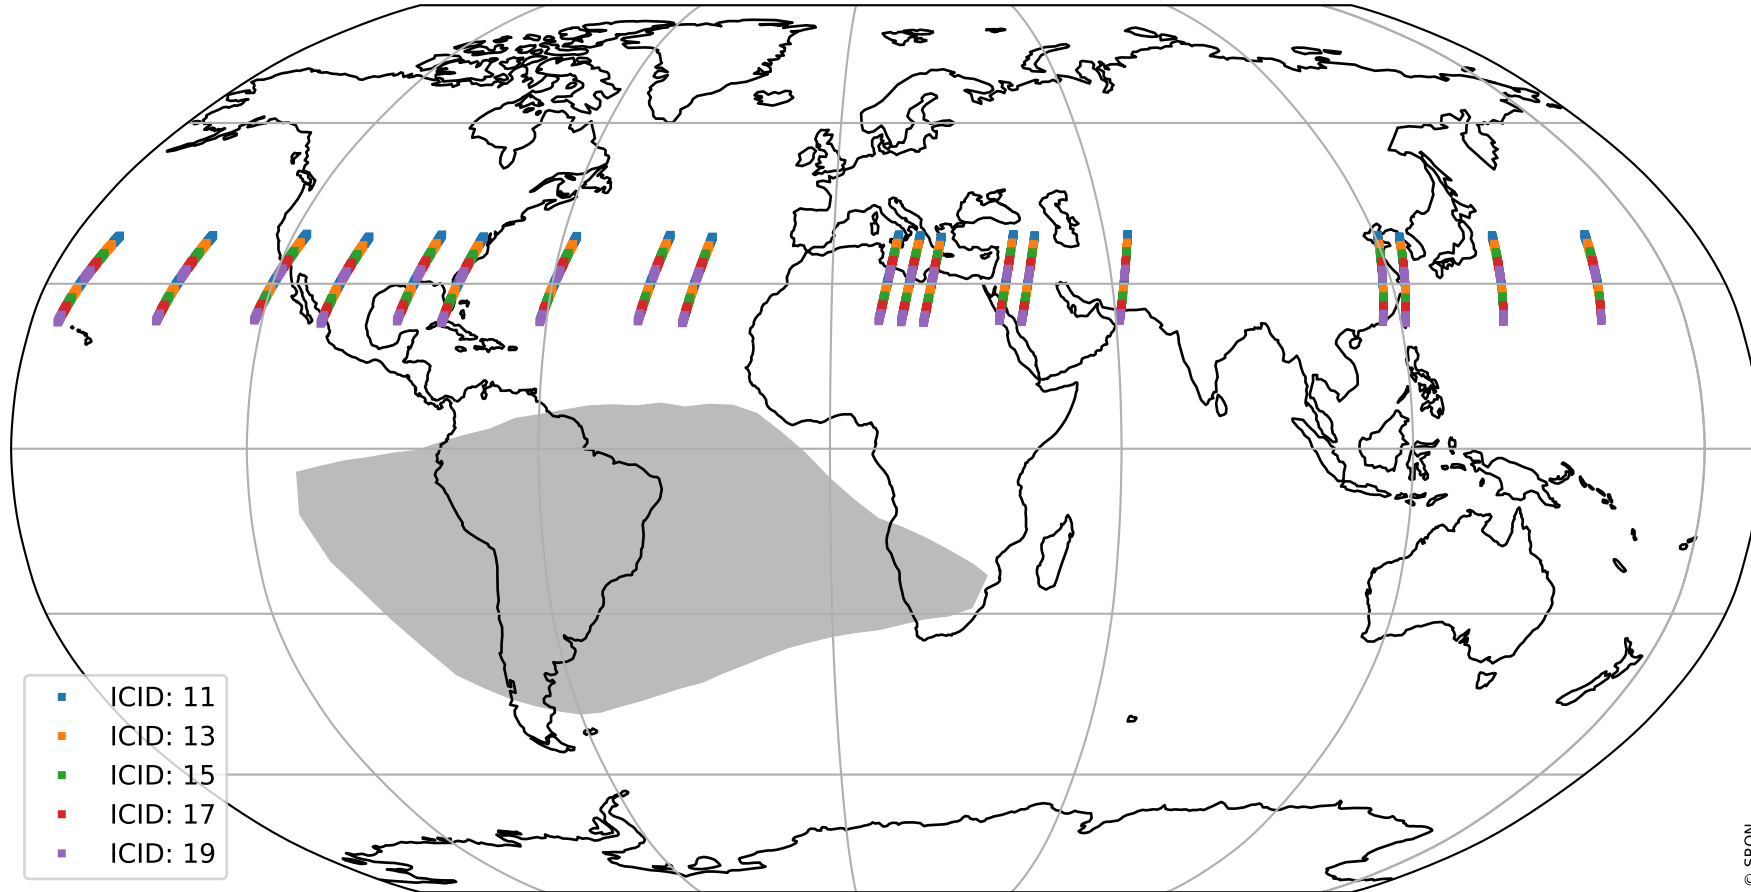

Tropomi SWIR offset (official)

orbits : 19 in [16837, 16882]
coverage : 2021-01-12 / 2021-01-15
median : 0.52594 V
spread : 0.035907 V
created : 2023-08-21T14:52:20

value detector map

Tropomi SWIR offset (official)

orbits : 19 in [16837, 16882]
coverage : 2021-01-12 / 2021-01-15
median : 28.145 μV
spread : 14.281 μV
created : 2023-08-21T14:52:21

Tropomi SWIR offset (official)

value compared with SWIR offset CKD

orbits : 19 in [16837, 16882]
coverage : 2021-01-12 / 2021-01-15
median : -0.07789 mV
spread : 0.38271 mV
created : 2023-08-21T14:52:21

Tropomi SWIR offset (official) ground-tracks of Sentinel-5P

orbits : 19 in [16837, 16882]
coverage : 2021-01-12 / 2021-01-15
created : 2023-08-21T14:52:21

Tropomi SWIR offset (official)

orbits : [2827, 16882]
coverage : 2018-04-30 / 2021-01-15
created : 2023-08-21T14:52:22