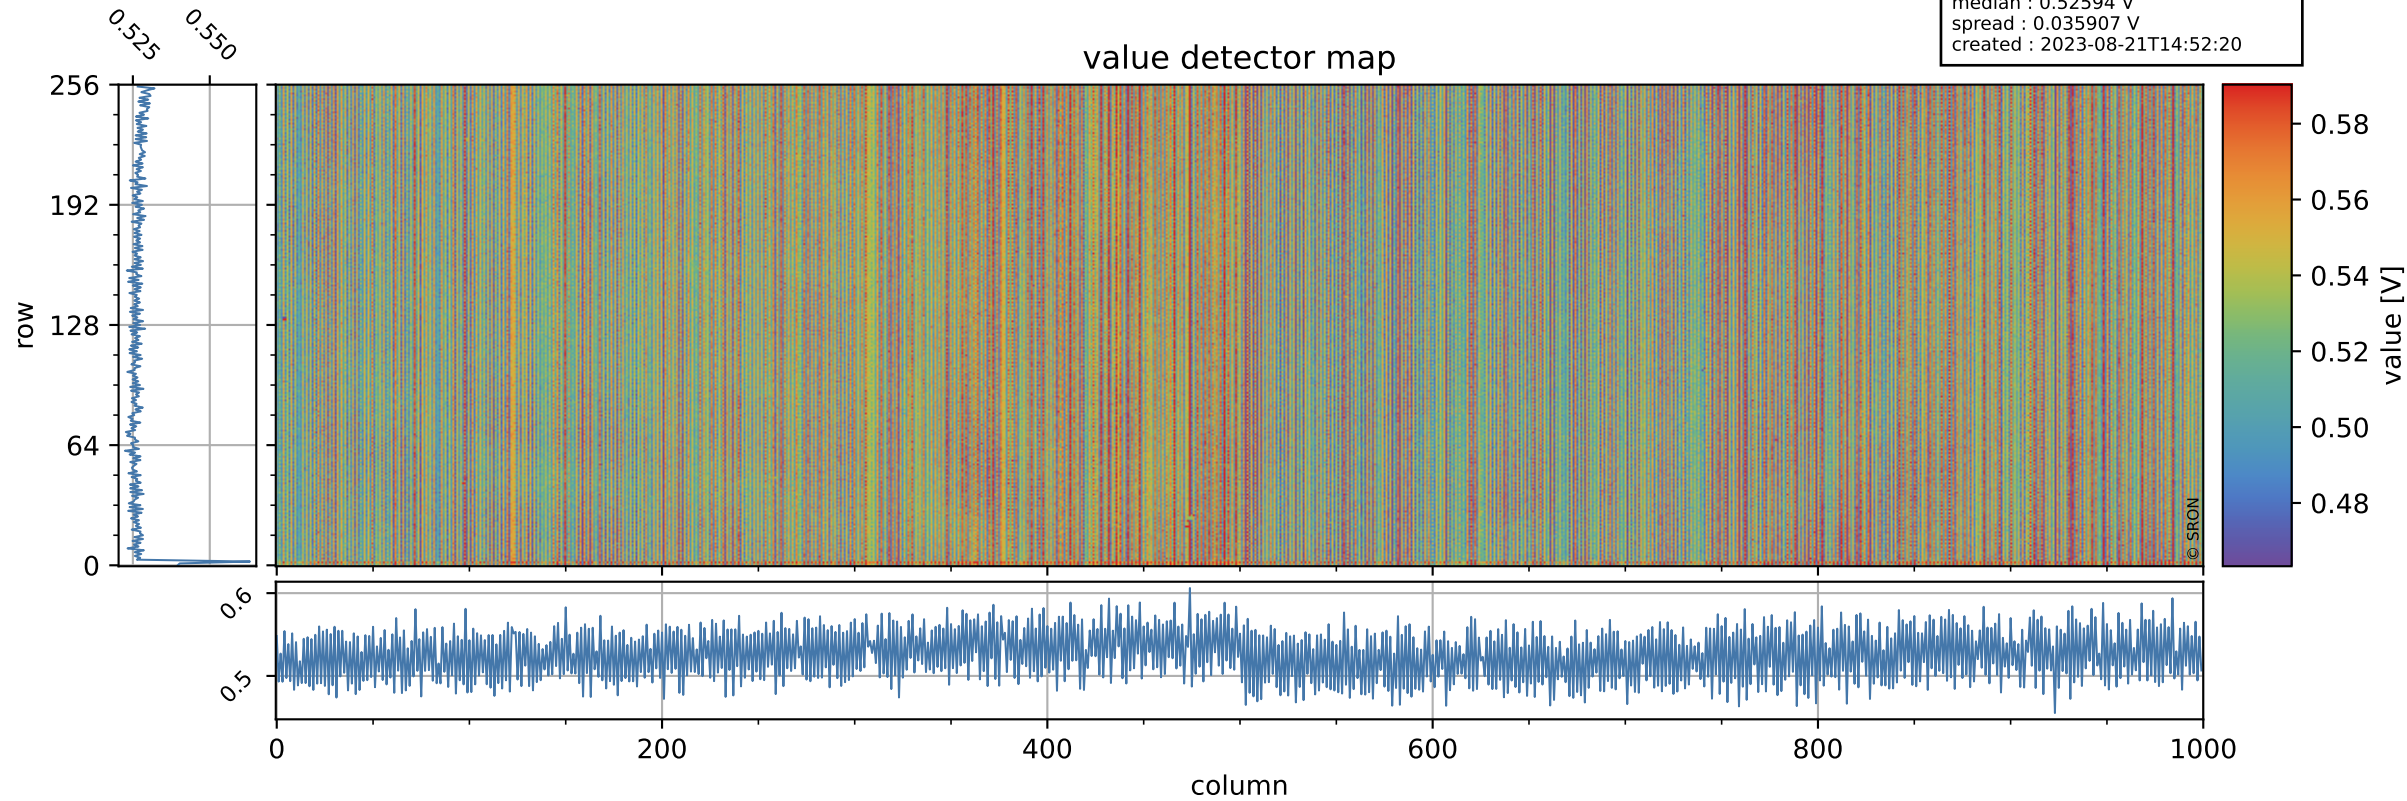

Tropomi SWIR offset (official)

orbits : 19 in [16837, 16882]
coverage : 2021-01-12 / 2021-01-15
median : 0.52594 V
spread : 0.035907 V
created : 2023-08-21T14:52:20

value detector map

Tropomi SWIR offset (official)

orbits : 19 in [16837, 16882]
coverage : 2021-01-12 / 2021-01-15
median : 28.145 μV
spread : 14.281 μV
created : 2023-08-21T14:52:21

Tropomi SWIR offset (official)

value compared with SWIR offset CKD

orbits : 19 in [16837, 16882]
coverage : 2021-01-12 / 2021-01-15
median : -0.07789 mV
spread : 0.38271 mV
created : 2023-08-21T14:52:21

Tropomi SWIR offset (official) ground-tracks of Sentinel-5P

orbits : 19 in [16837, 16882]
coverage : 2021-01-12 / 2021-01-15
created : 2023-08-21T14:52:21

Tropomi SWIR offset (official)

orbits : [2827, 16882]
coverage : 2018-04-30 / 2021-01-15
created : 2023-08-21T14:52:22

trend of detector median & temperatures