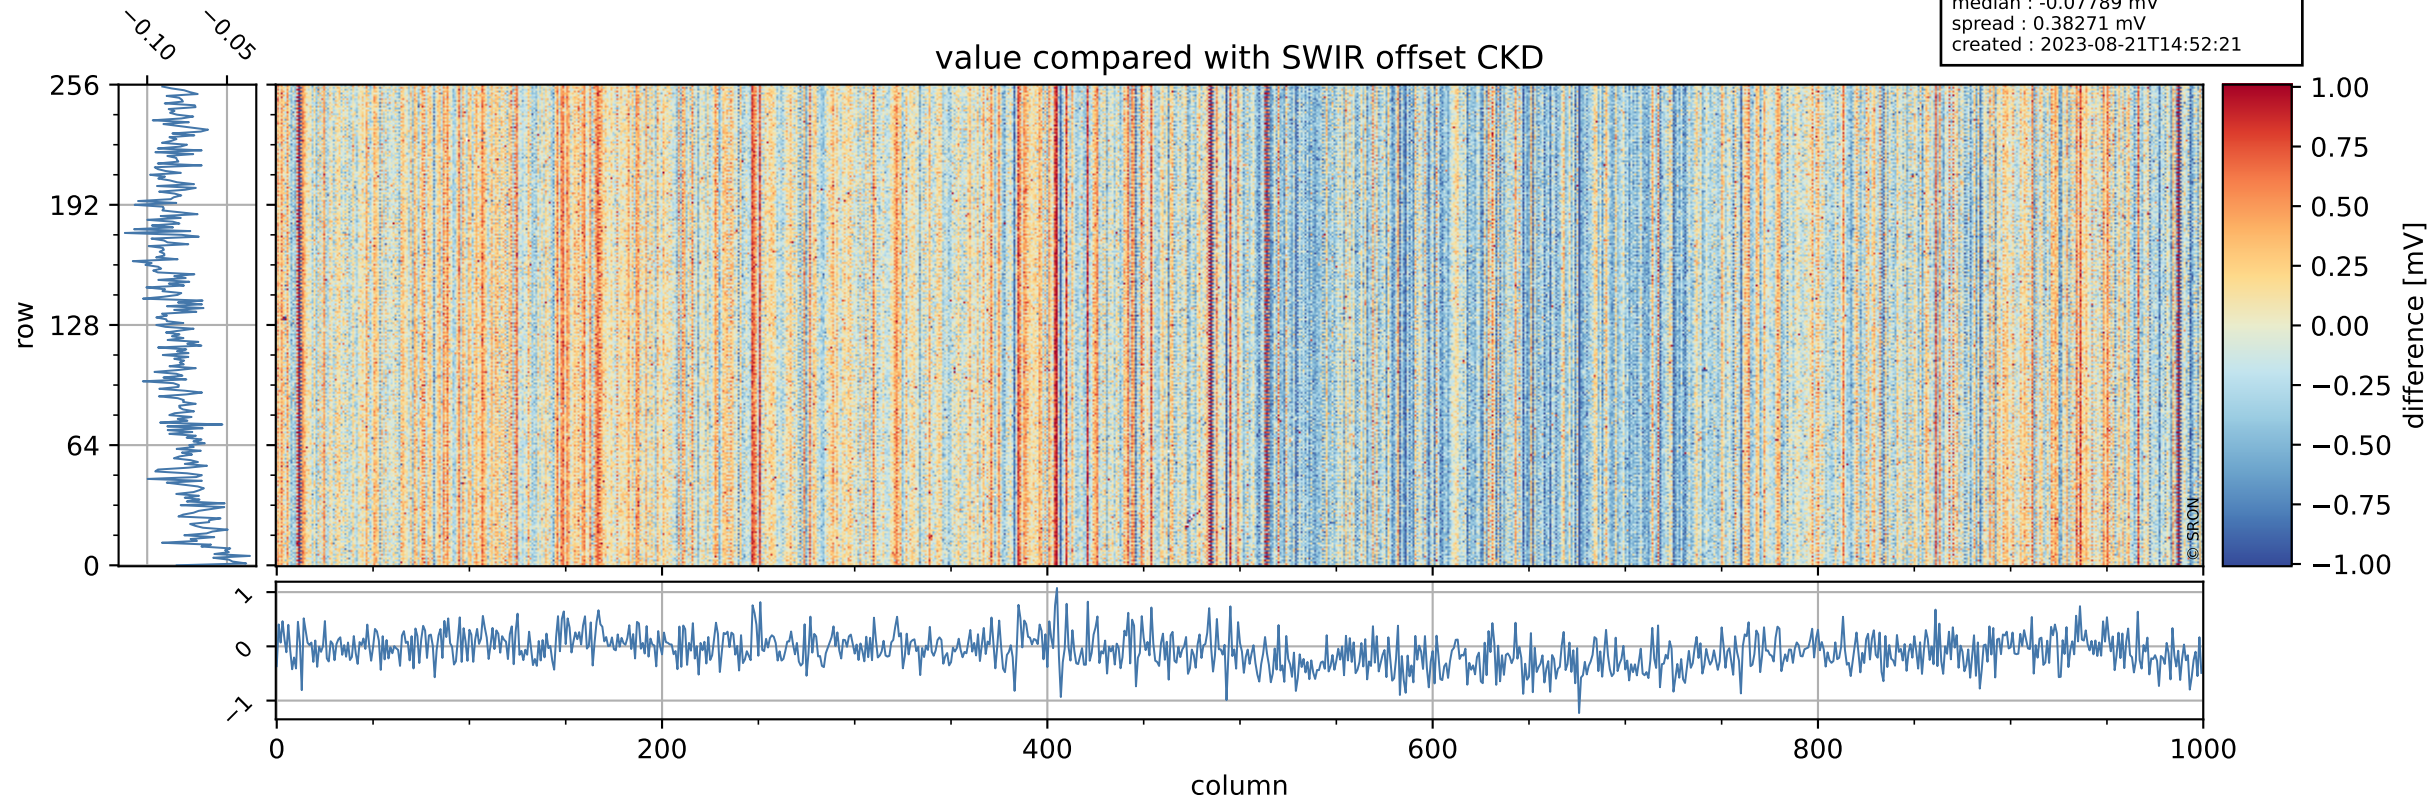

Tropomi SWIR offset (official)

orbits : 19 in [16837, 16882]
coverage : 2021-01-12 / 2021-01-15
median : 0.52594 V
spread : 0.035907 V
created : 2023-08-21T14:52:20

value detector map

Tropomi SWIR offset (official)

orbits : 19 in [16837, 16882]
coverage : 2021-01-12 / 2021-01-15
median : 28.145 μV
spread : 14.281 μV
created : 2023-08-21T14:52:21

Tropomi SWIR offset (official)

value compared with SWIR offset CKD

orbits : 19 in [16837, 16882]
coverage : 2021-01-12 / 2021-01-15
median : -0.07789 mV
spread : 0.38271 mV
created : 2023-08-21T14:52:21

Tropomi SWIR offset (official) ground-tracks of Sentinel-5P

orbits : 19 in [16837, 16882]
coverage : 2021-01-12 / 2021-01-15
created : 2023-08-21T14:52:21

Tropomi SWIR offset (official)

orbits : [2827, 16882]
coverage : 2018-04-30 / 2021-01-15
created : 2023-08-21T14:52:22

trend of detector median & temperatures