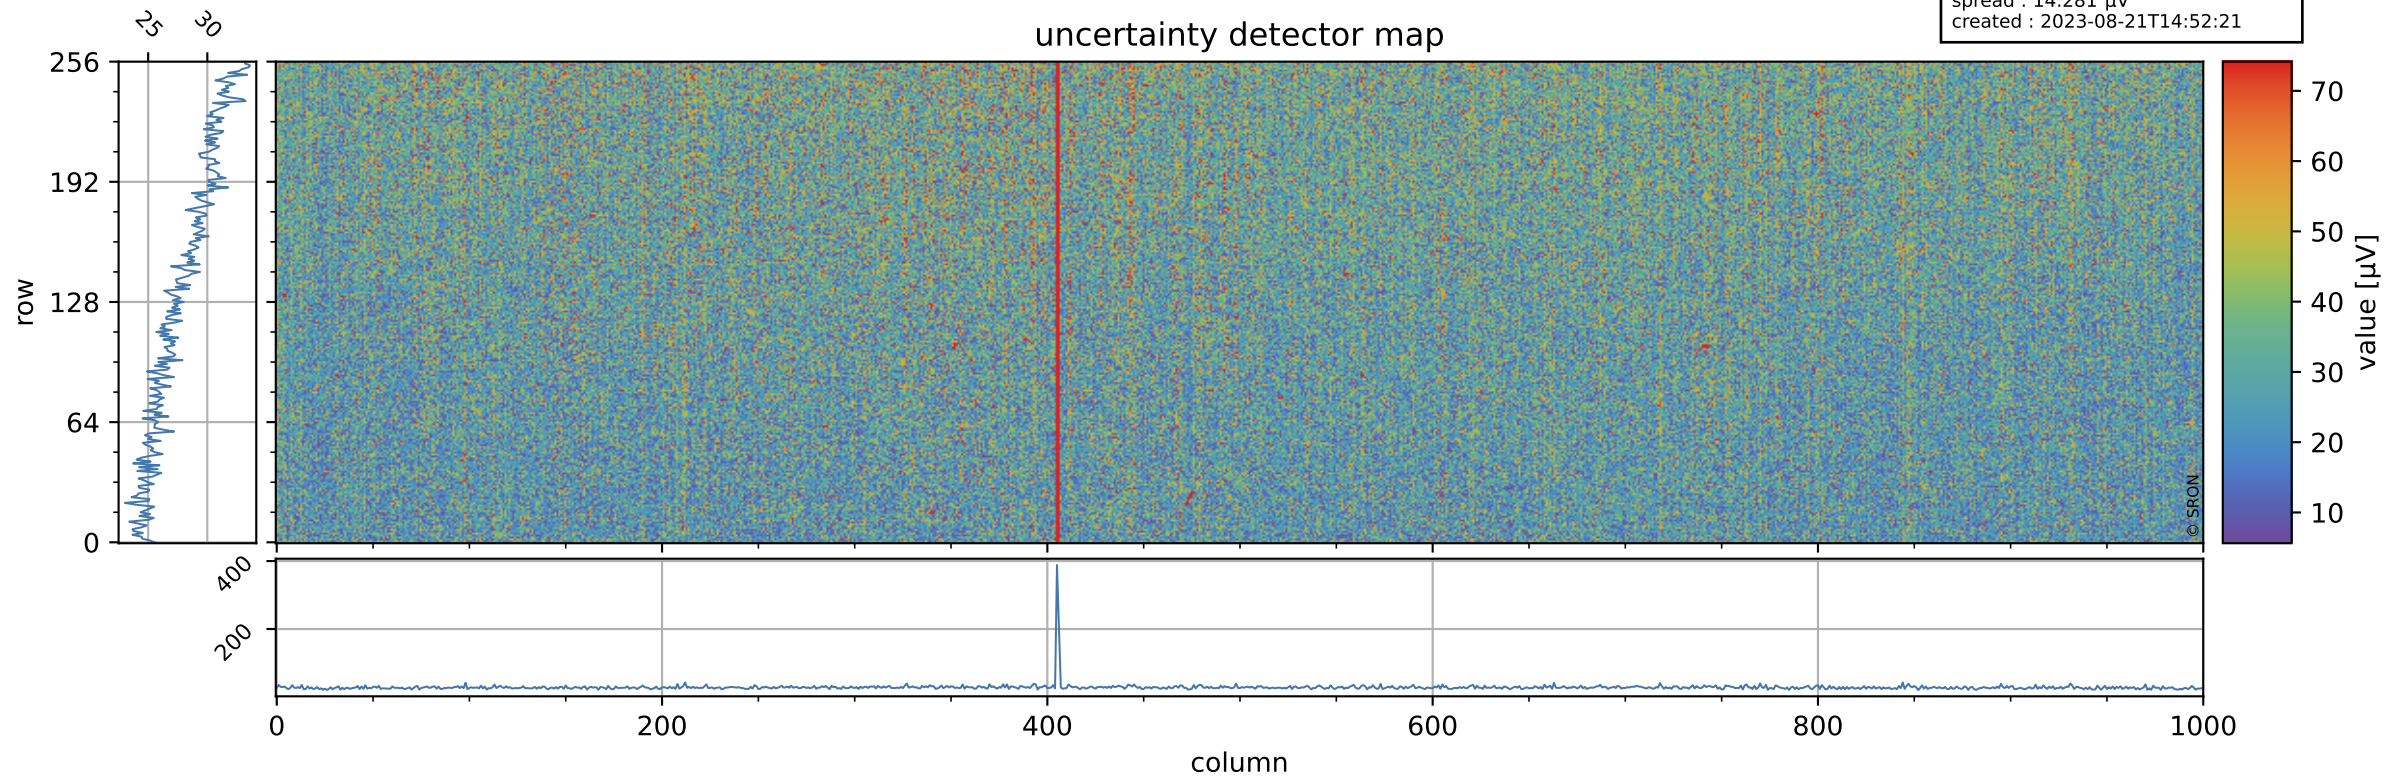

Tropomi SWIR offset (official)

orbits : 19 in [16837, 16882]
coverage : 2021-01-12 / 2021-01-15
median : 0.52594 V
spread : 0.035907 V
created : 2023-08-21T14:52:20

value detector map

Tropomi SWIR offset (official)

orbits : 19 in [16837, 16882]
coverage : 2021-01-12 / 2021-01-15
median : 28.145 μV
spread : 14.281 μV
created : 2023-08-21T14:52:21

Tropomi SWIR offset (official)

value compared with SWIR offset CKD

orbits : 19 in [16837, 16882]
coverage : 2021-01-12 / 2021-01-15
median : -0.07789 mV
spread : 0.38271 mV
created : 2023-08-21T14:52:21

Tropomi SWIR offset (official) ground-tracks of Sentinel-5P

orbits : 19 in [16837, 16882]
coverage : 2021-01-12 / 2021-01-15
created : 2023-08-21T14:52:21

Tropomi SWIR offset (official)

orbits : [2827, 16882]
coverage : 2018-04-30 / 2021-01-15
created : 2023-08-21T14:52:22

trend of detector median & temperatures