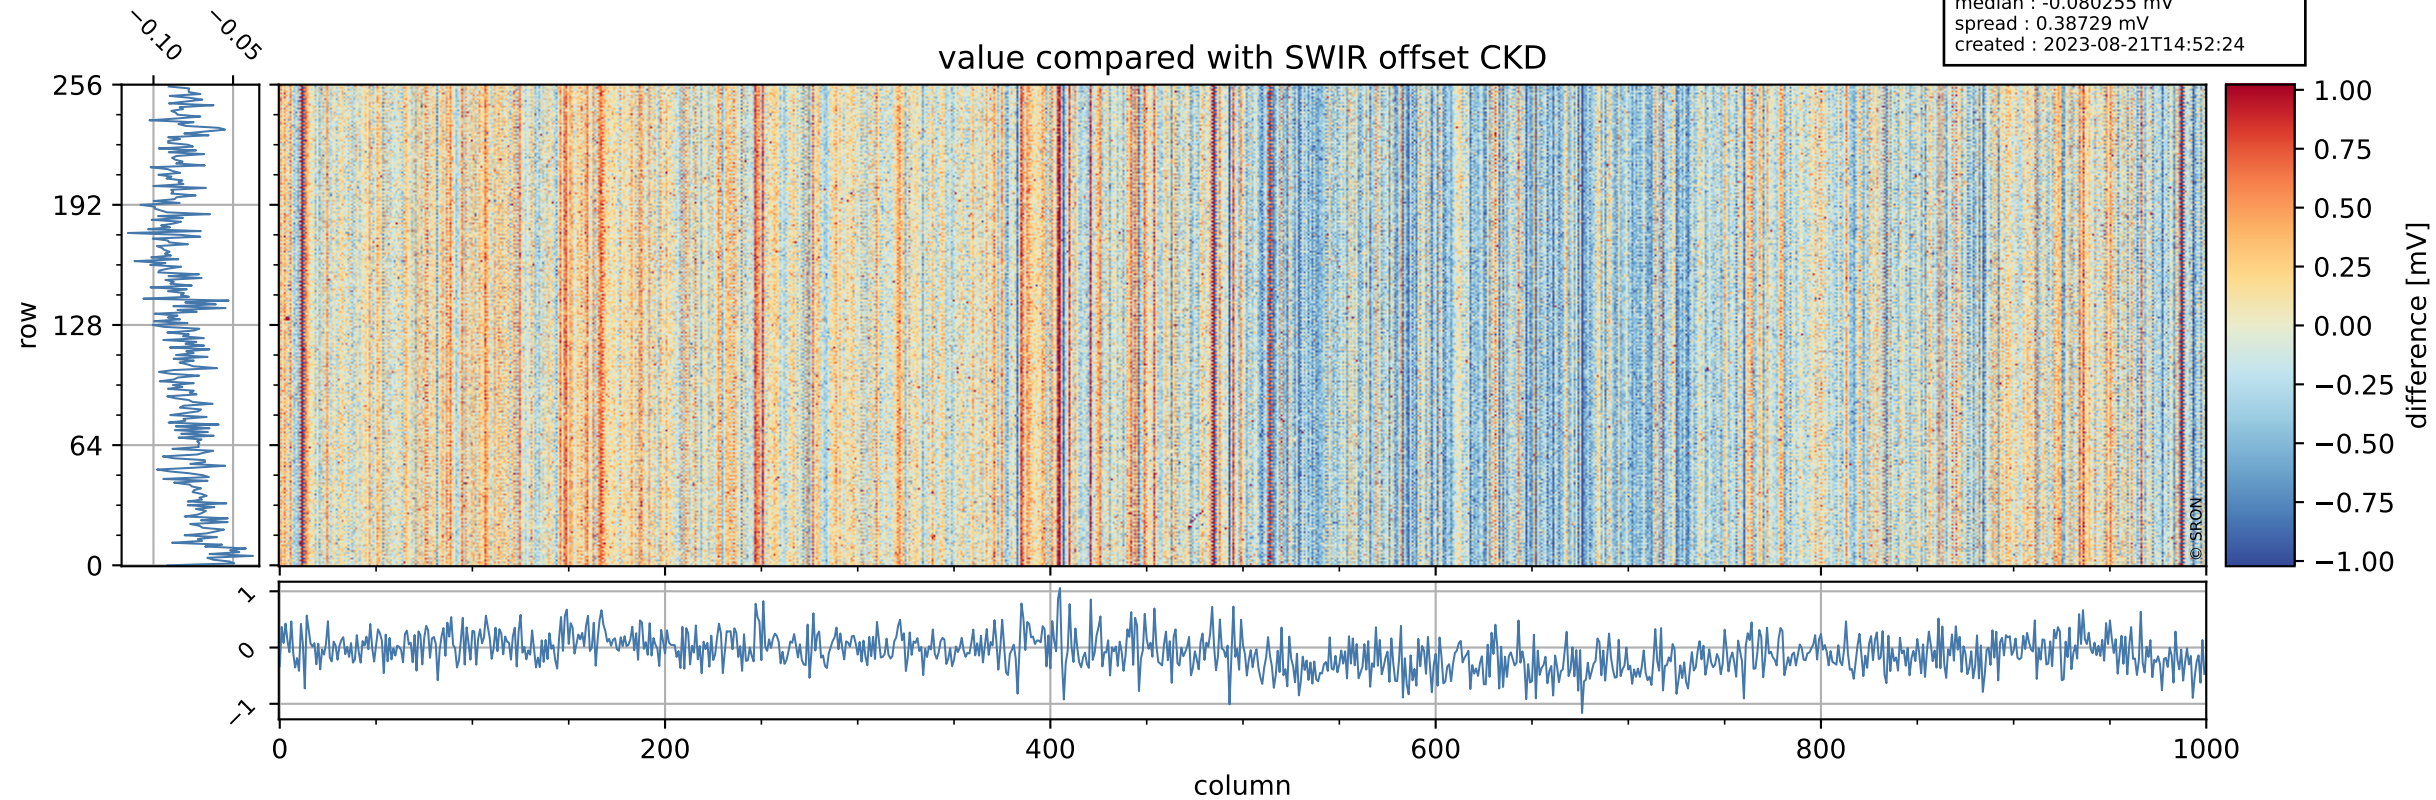

Tropomi SWIR offset (official)

orbits : 19 in [16852, 16897]
coverage : 2021-01-13 / 2021-01-16
median : 0.52593 V
spread : 0.035907 V
created : 2023-08-21T14:52:23

value detector map

Tropomi SWIR offset (official)

orbits : 19 in [16852, 16897]
coverage : 2021-01-13 / 2021-01-16
median : 28.063 μV
spread : 14.279 μV
created : 2023-08-21T14:52:24

Tropomi SWIR offset (official)

value compared with SWIR offset CKD

orbits : 19 in [16852, 16897]
coverage : 2021-01-13 / 2021-01-16
median : -0.080255 mV
spread : 0.38729 mV
created : 2023-08-21T14:52:24

Tropomi SWIR offset (official) ground-tracks of Sentinel-5P

orbits : 19 in [16852, 16897]
coverage : 2021-01-13 / 2021-01-16
created : 2023-08-21T14:52:24

Tropomi SWIR offset (official)

orbits : [2827, 16897]
coverage : 2018-04-30 / 2021-01-16
created : 2023-08-21T14:52:25

trend of detector median & temperatures