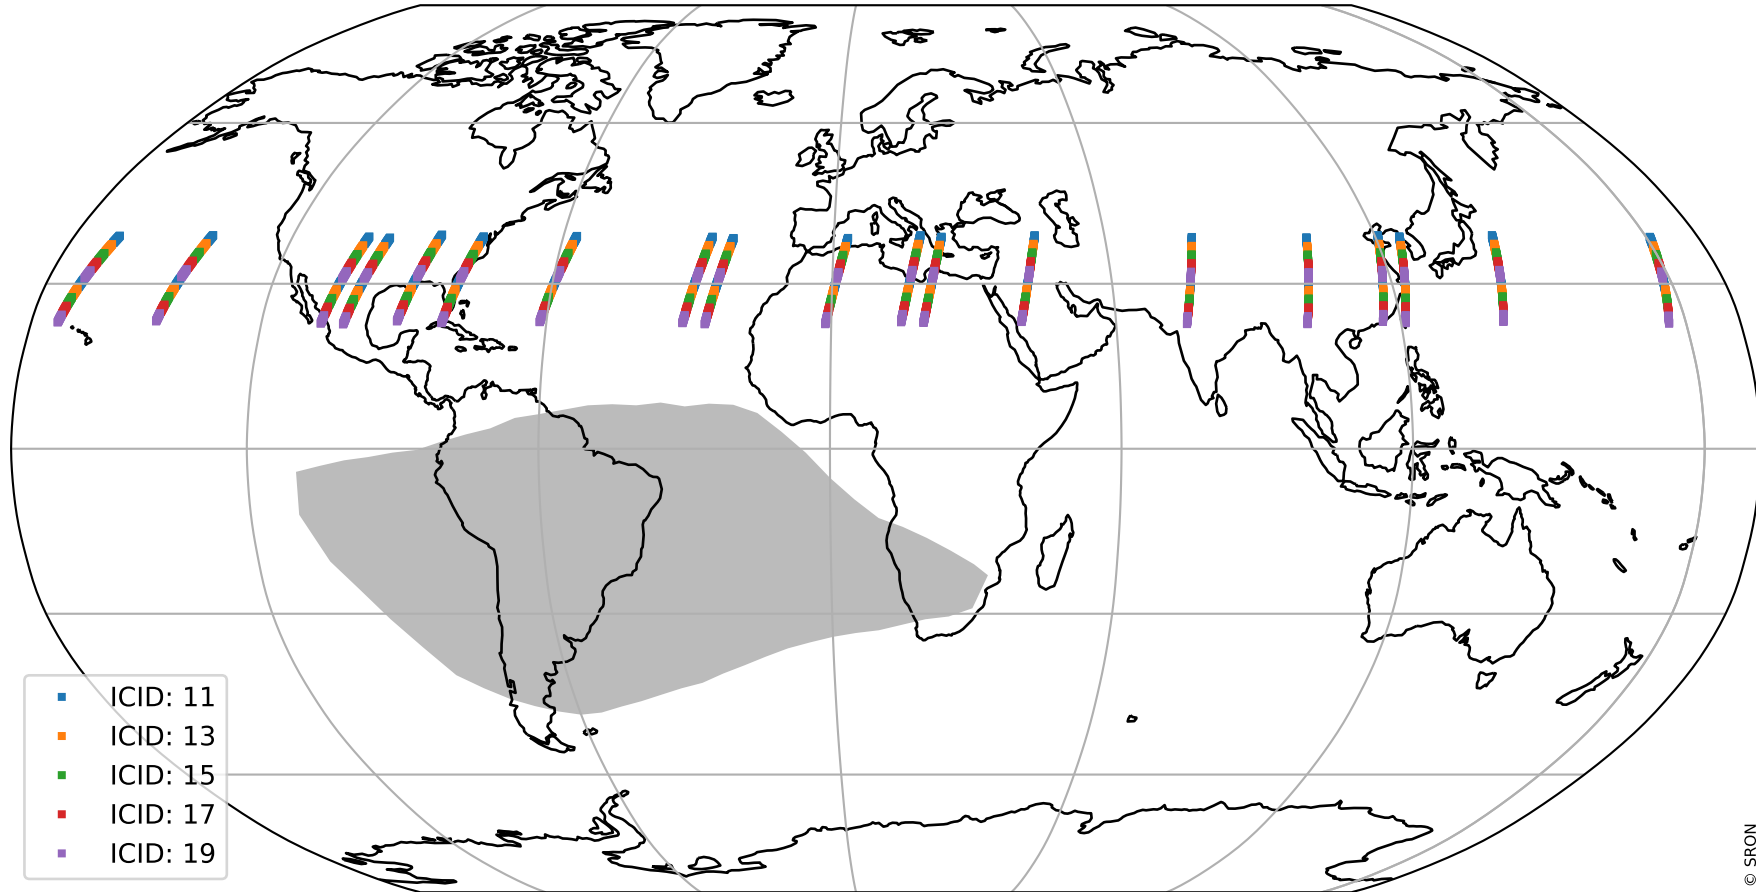

Tropomi SWIR offset (official)

orbits : 19 in [16852, 16897]
coverage : 2021-01-13 / 2021-01-16
median : 0.52593 V
spread : 0.035907 V
created : 2023-08-21T14:52:23

value detector map

Tropomi SWIR offset (official)

orbits : 19 in [16852, 16897]
coverage : 2021-01-13 / 2021-01-16
median : 28.063 μV
spread : 14.279 μV
created : 2023-08-21T14:52:24

Tropomi SWIR offset (official)

value compared with SWIR offset CKD

orbits : 19 in [16852, 16897]
coverage : 2021-01-13 / 2021-01-16
median : -0.080255 mV
spread : 0.38729 mV
created : 2023-08-21T14:52:24

Tropomi SWIR offset (official) ground-tracks of Sentinel-5P

orbits : 19 in [16852, 16897]
coverage : 2021-01-13 / 2021-01-16
created : 2023-08-21T14:52:24

Tropomi SWIR offset (official)

orbits : [2827, 16897]
coverage : 2018-04-30 / 2021-01-16
created : 2023-08-21T14:52:25

trend of detector median & temperatures