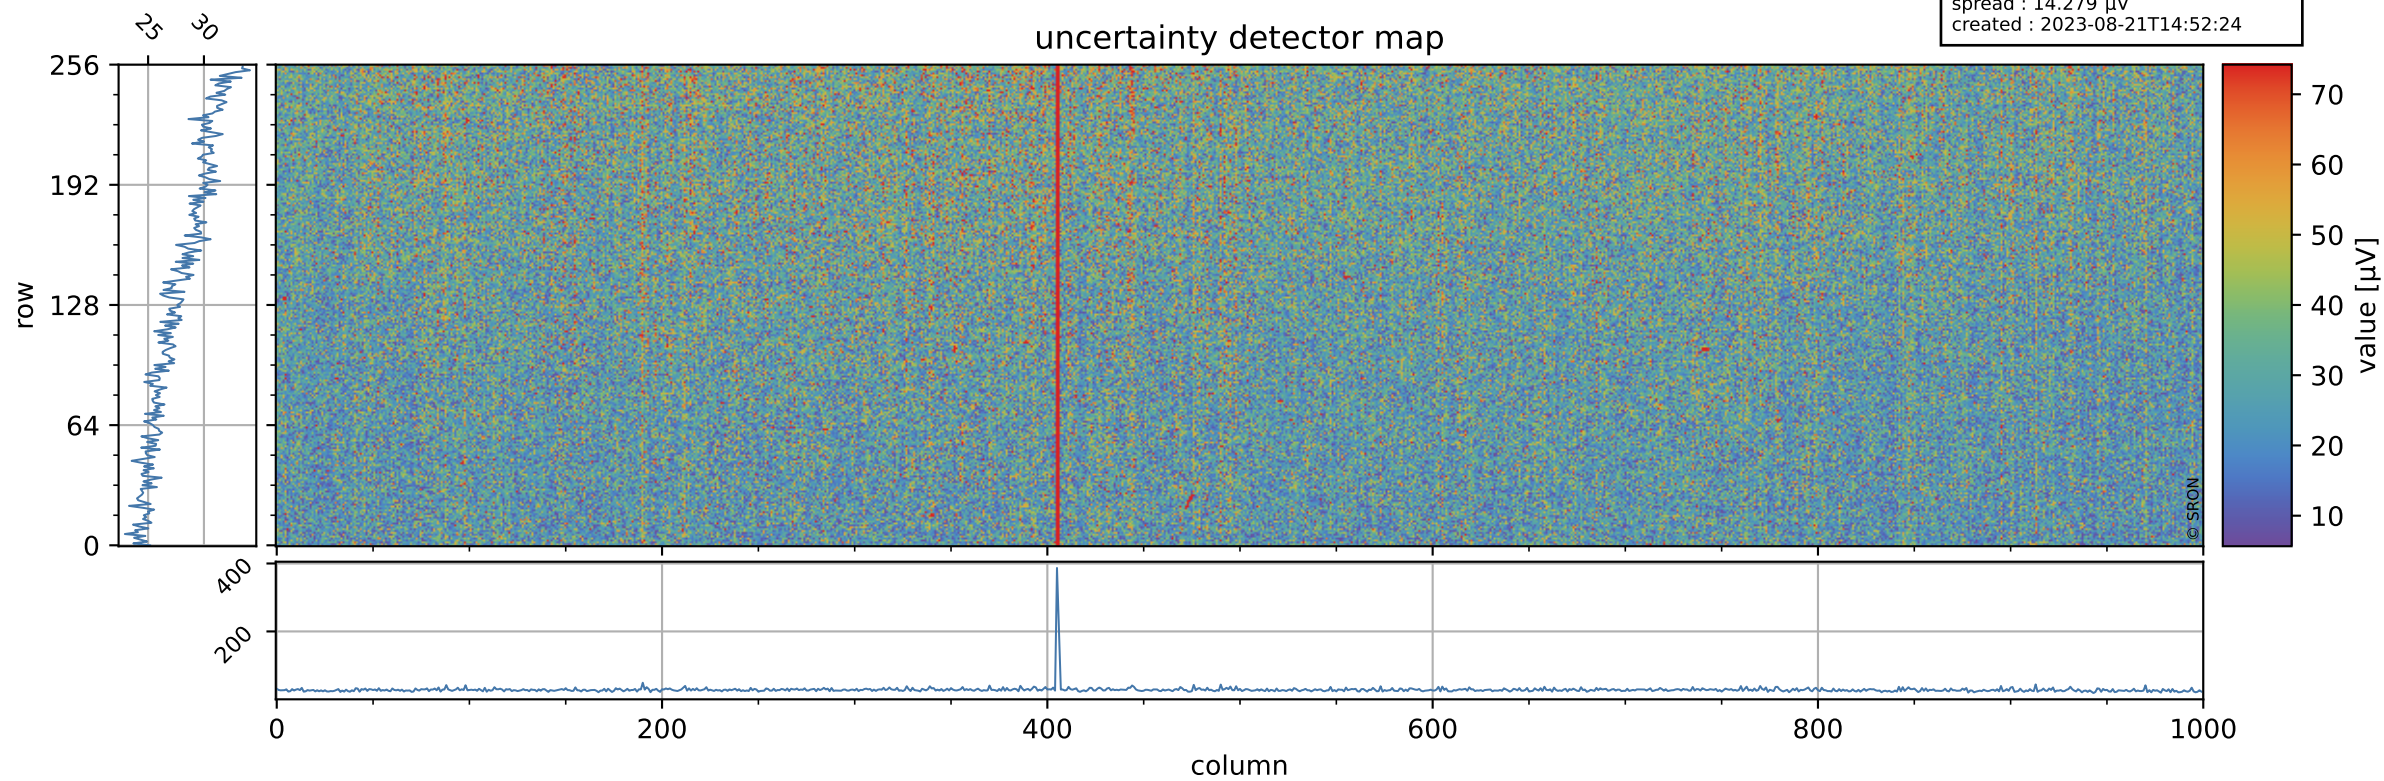

Tropomi SWIR offset (official)

orbits : 19 in [16852, 16897]
coverage : 2021-01-13 / 2021-01-16
median : 0.52593 V
spread : 0.035907 V
created : 2023-08-21T14:52:23

value detector map

Tropomi SWIR offset (official)

orbits : 19 in [16852, 16897]
coverage : 2021-01-13 / 2021-01-16
median : 28.063 μV
spread : 14.279 μV
created : 2023-08-21T14:52:24

Tropomi SWIR offset (official)

value compared with SWIR offset CKD

orbits : 19 in [16852, 16897]
coverage : 2021-01-13 / 2021-01-16
median : -0.080255 mV
spread : 0.38729 mV
created : 2023-08-21T14:52:24

Tropomi SWIR offset (official) ground-tracks of Sentinel-5P

orbits : 19 in [16852, 16897]
coverage : 2021-01-13 / 2021-01-16
created : 2023-08-21T14:52:24

Tropomi SWIR offset (official)

orbits : [2827, 16897]
coverage : 2018-04-30 / 2021-01-16
created : 2023-08-21T14:52:25

trend of detector median & temperatures