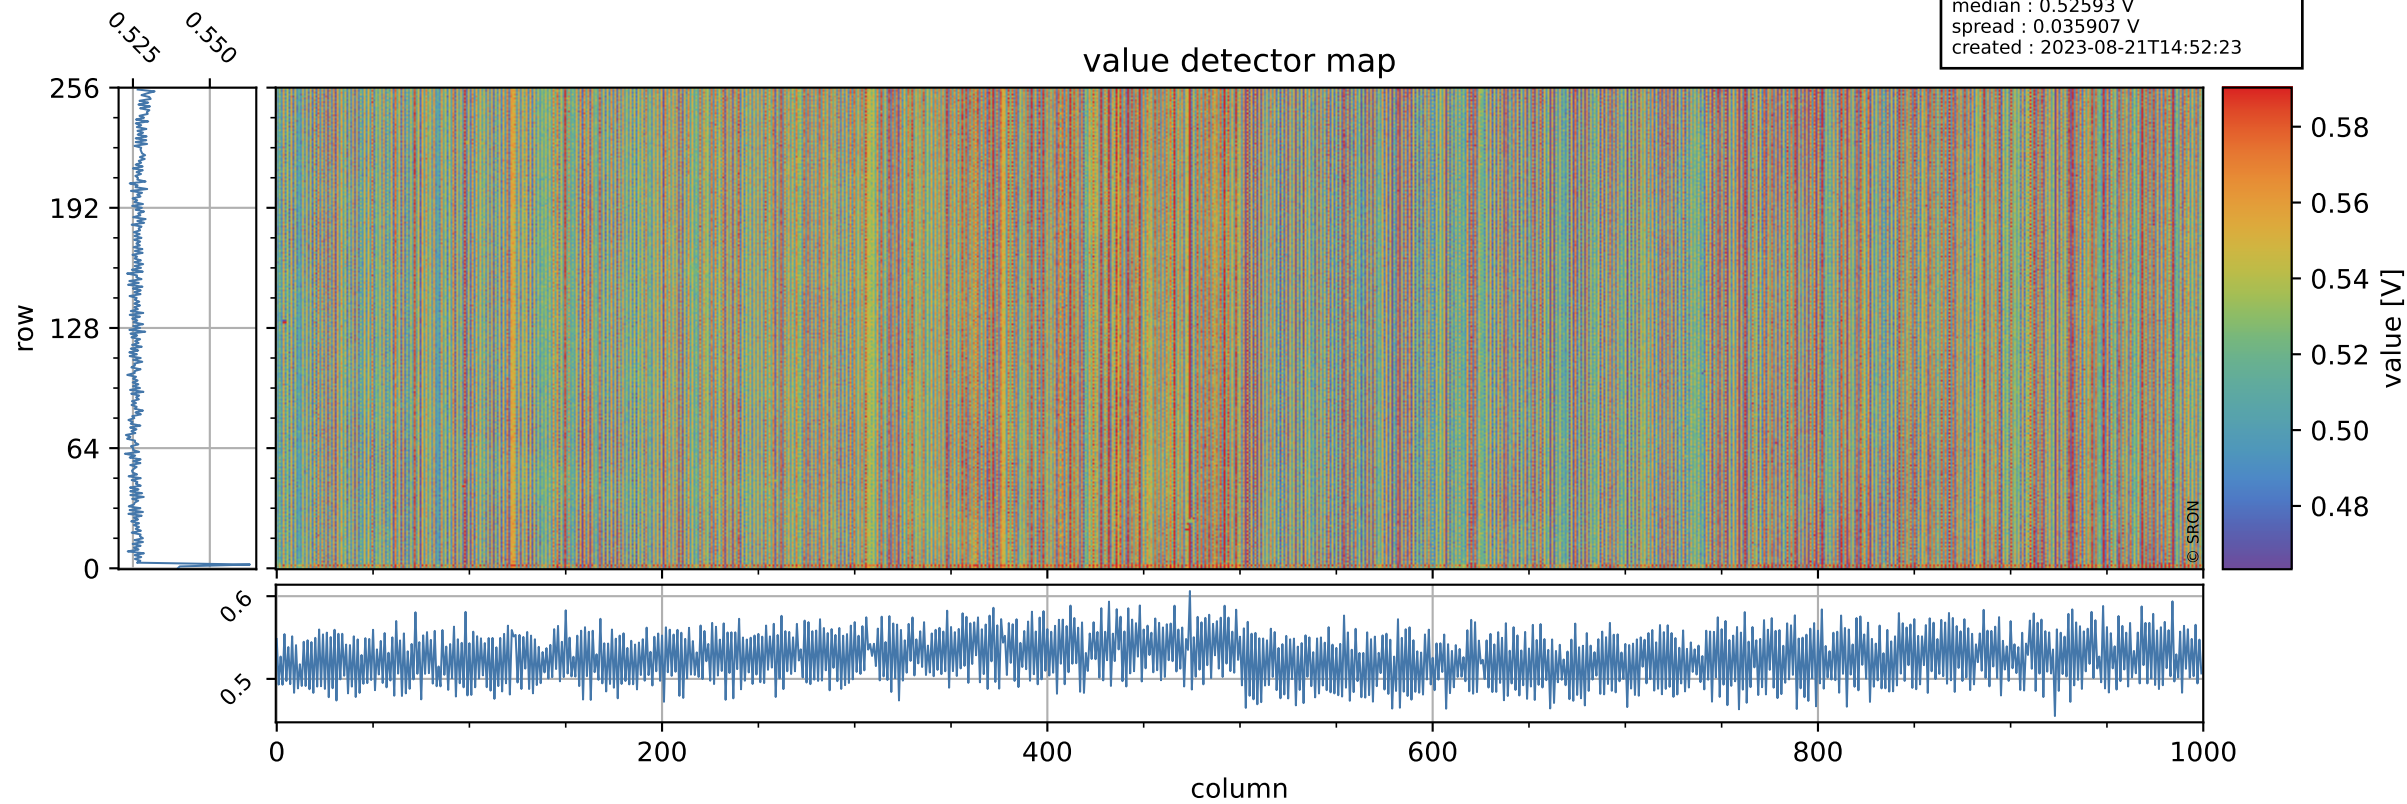

Tropomi SWIR offset (official)

orbits : 19 in [16852, 16897]
coverage : 2021-01-13 / 2021-01-16
median : 0.52593 V
spread : 0.035907 V
created : 2023-08-21T14:52:23

value detector map

Tropomi SWIR offset (official)

orbits : 19 in [16852, 16897]
coverage : 2021-01-13 / 2021-01-16
median : 28.063 μV
spread : 14.279 μV
created : 2023-08-21T14:52:24

Tropomi SWIR offset (official)

value compared with SWIR offset CKD

orbits : 19 in [16852, 16897]
coverage : 2021-01-13 / 2021-01-16
median : -0.080255 mV
spread : 0.38729 mV
created : 2023-08-21T14:52:24

Tropomi SWIR offset (official) ground-tracks of Sentinel-5P

orbits : 19 in [16852, 16897]
coverage : 2021-01-13 / 2021-01-16
created : 2023-08-21T14:52:24

Tropomi SWIR offset (official)

orbits : [2827, 16897]
coverage : 2018-04-30 / 2021-01-16
created : 2023-08-21T14:52:25

trend of detector median & temperatures