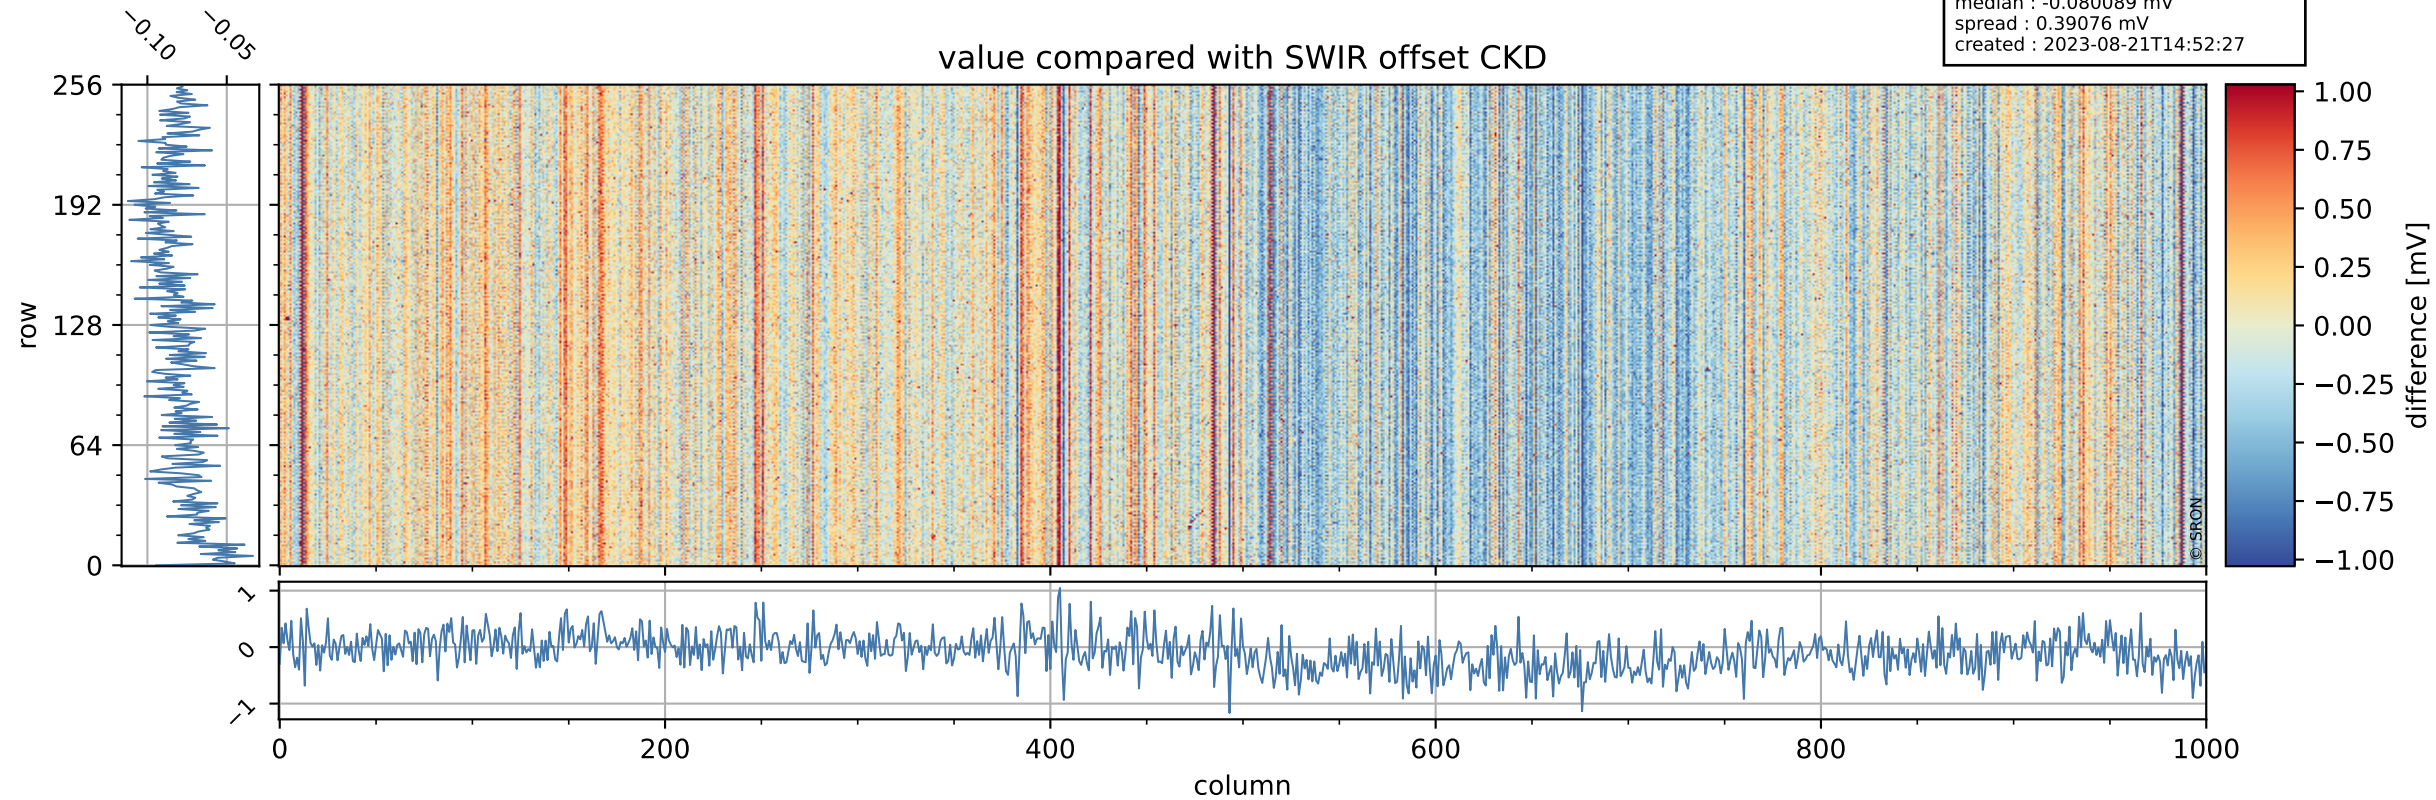

Tropomi SWIR offset (official)

orbits : 18 in [16867, 16912]
coverage : 2021-01-14 / 2021-01-17
median : 0.52593 V
spread : 0.03591 V
created : 2023-08-21T14:52:26

value detector map

Tropomi SWIR offset (official)

orbits : 18 in [16867, 16912]
coverage : 2021-01-14 / 2021-01-17
median : 27.738 μV
spread : 14.121 μV
created : 2023-08-21T14:52:27

Tropomi SWIR offset (official)

orbits : 18 in [16867, 16912]
coverage : 2021-01-14 / 2021-01-17
median : -0.080089 mV
spread : 0.39076 mV
created : 2023-08-21T14:52:27

value compared with SWIR offset CKD

Tropomi SWIR offset (official) ground-tracks of Sentinel-5P

orbits : 18 in [16867, 16912]
coverage : 2021-01-14 / 2021-01-17
created : 2023-08-21T14:52:28

Tropomi SWIR offset (official)

orbits : [2827, 16912]
coverage : 2018-04-30 / 2021-01-17
created : 2023-08-21T14:52:28

trend of detector median & temperatures