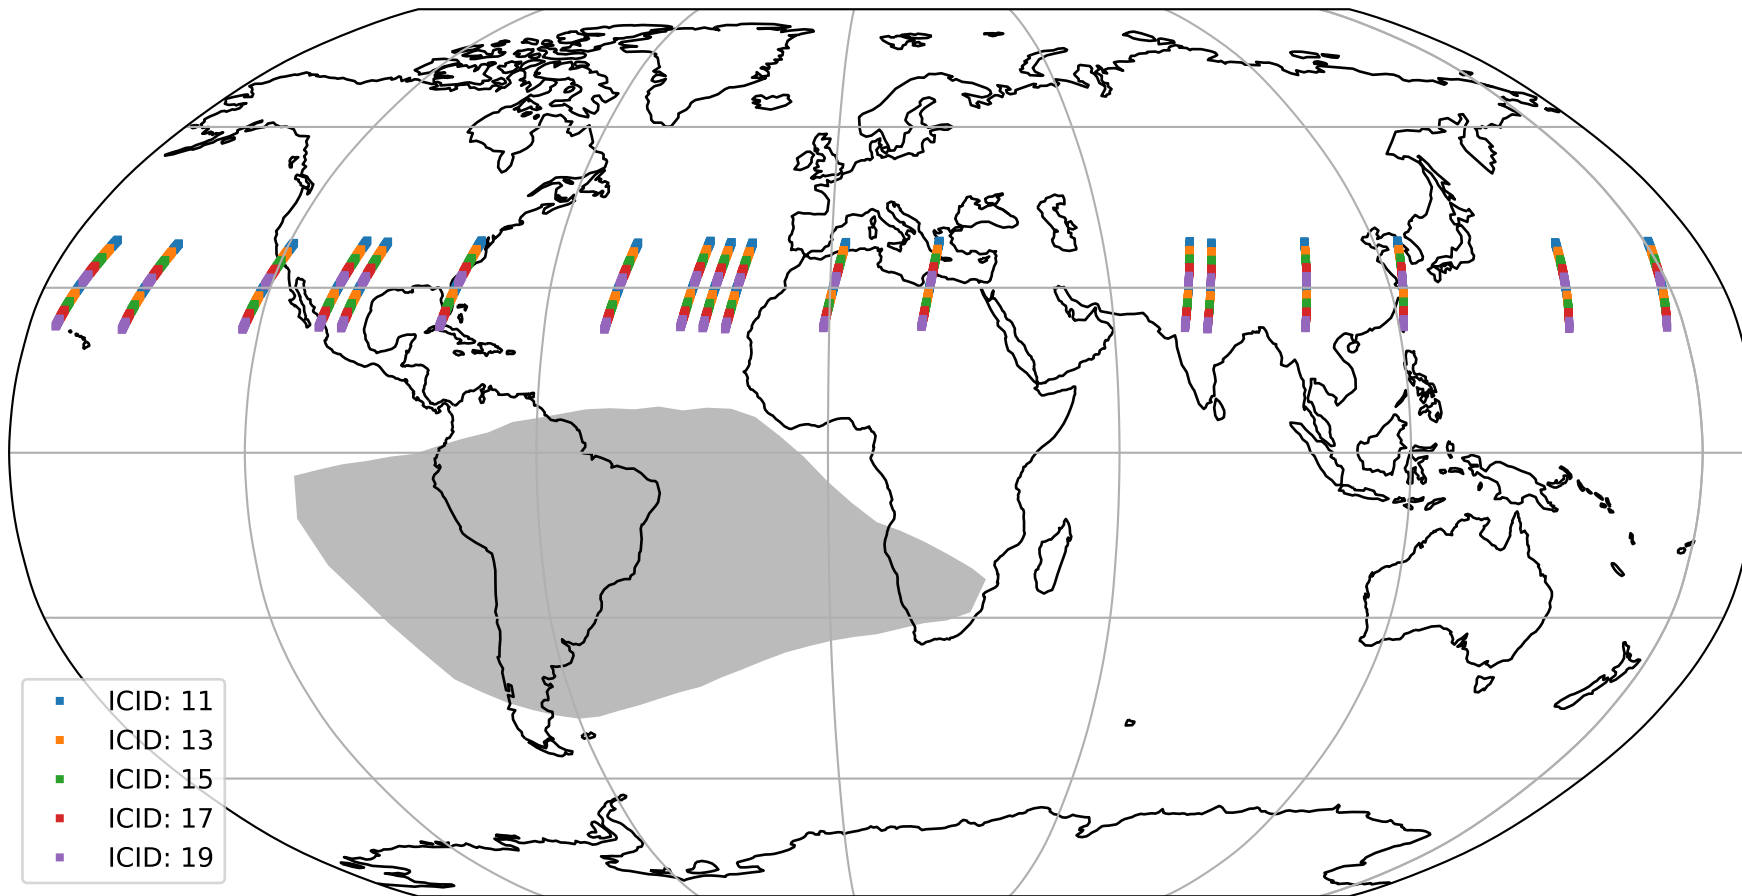

Tropomi SWIR offset (official)

orbits : 18 in [16867, 16912]
coverage : 2021-01-14 / 2021-01-17
median : 0.52593 V
spread : 0.03591 V
created : 2023-08-21T14:52:26

value detector map

Tropomi SWIR offset (official)

orbits : 18 in [16867, 16912]
coverage : 2021-01-14 / 2021-01-17
median : 27.738 μV
spread : 14.121 μV
created : 2023-08-21T14:52:27

Tropomi SWIR offset (official)

orbits : 18 in [16867, 16912]
coverage : 2021-01-14 / 2021-01-17
median : -0.080089 mV
spread : 0.39076 mV
created : 2023-08-21T14:52:27

value compared with SWIR offset CKD

Tropomi SWIR offset (official) ground-tracks of Sentinel-5P

orbits : 18 in [16867, 16912]
coverage : 2021-01-14 / 2021-01-17
created : 2023-08-21T14:52:28

Tropomi SWIR offset (official)

orbits : [2827, 16912]
coverage : 2018-04-30 / 2021-01-17
created : 2023-08-21T14:52:28

trend of detector median & temperatures