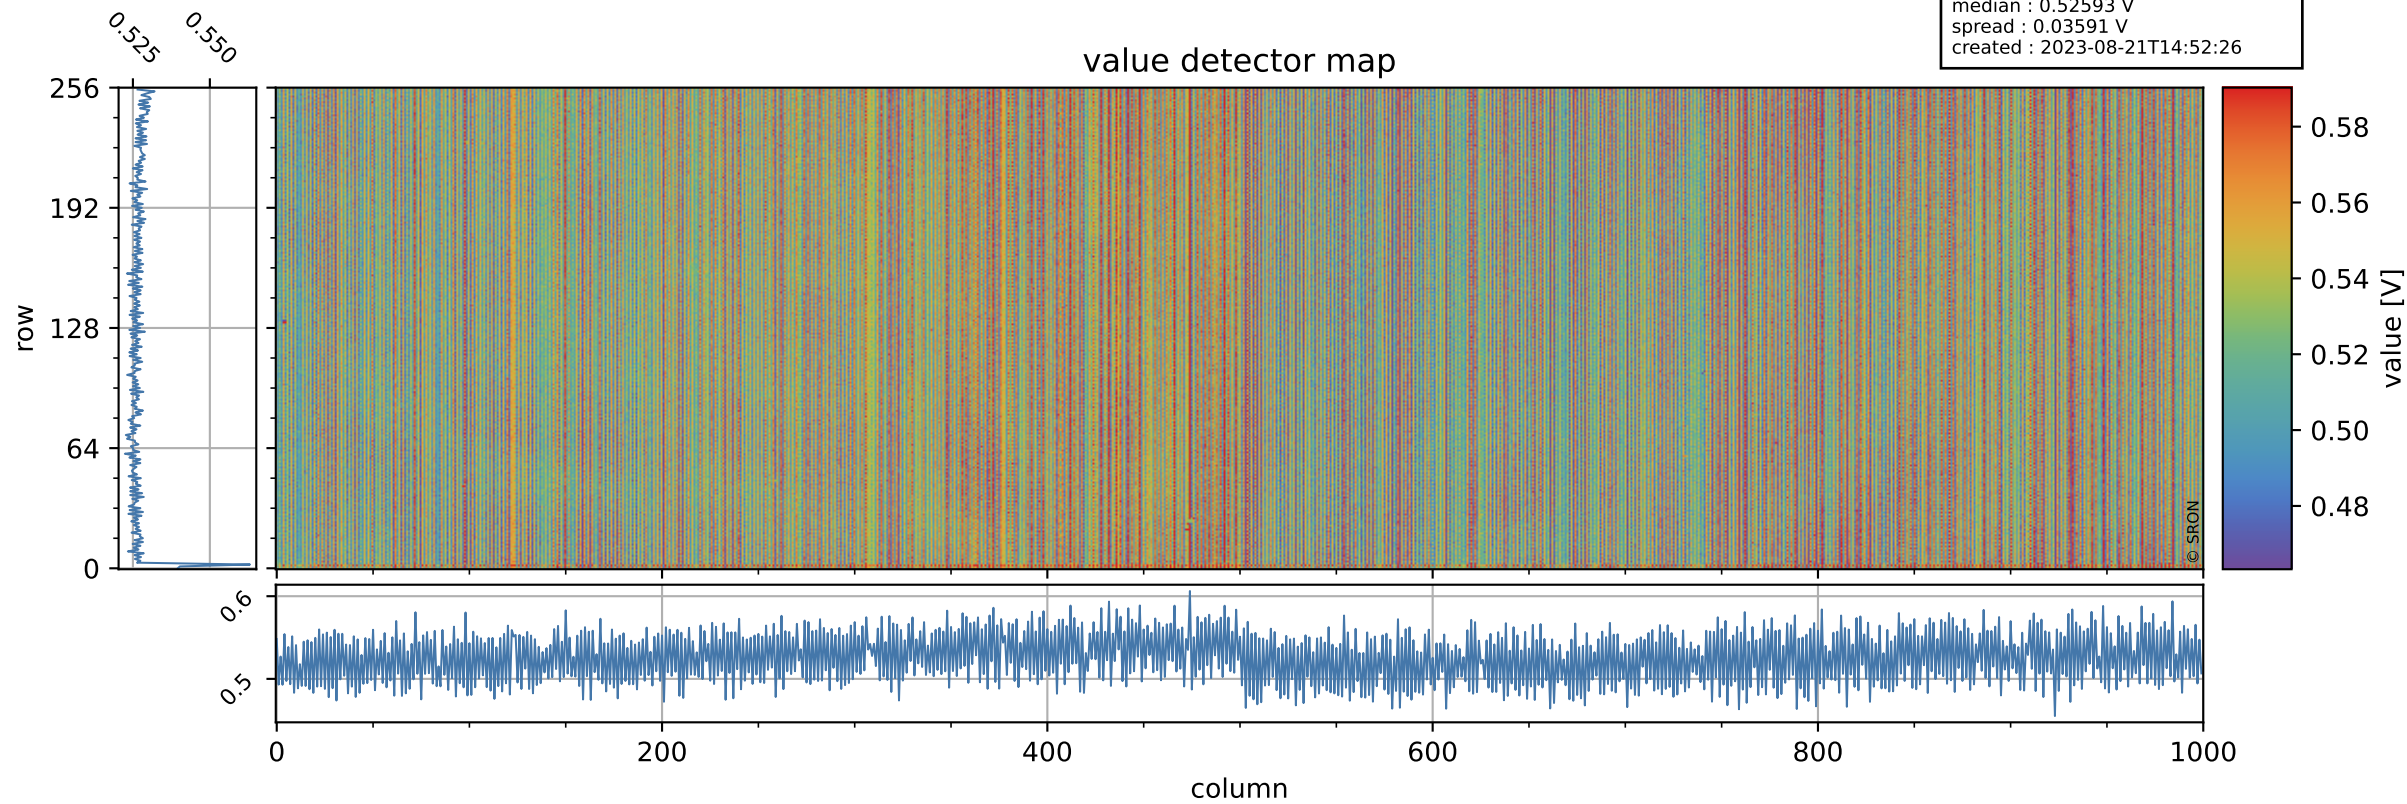

Tropomi SWIR offset (official)

orbits : 18 in [16867, 16912]
coverage : 2021-01-14 / 2021-01-17
median : 0.52593 V
spread : 0.03591 V
created : 2023-08-21T14:52:26

value detector map

Tropomi SWIR offset (official)

orbits : 18 in [16867, 16912]
coverage : 2021-01-14 / 2021-01-17
median : 27.738 μV
spread : 14.121 μV
created : 2023-08-21T14:52:27

Tropomi SWIR offset (official)

orbits : 18 in [16867, 16912]
coverage : 2021-01-14 / 2021-01-17
median : -0.080089 mV
spread : 0.39076 mV
created : 2023-08-21T14:52:27

value compared with SWIR offset CKD

Tropomi SWIR offset (official) ground-tracks of Sentinel-5P

orbits : 18 in [16867, 16912]
coverage : 2021-01-14 / 2021-01-17
created : 2023-08-21T14:52:28

Tropomi SWIR offset (official)

orbits : [2827, 16912]
coverage : 2018-04-30 / 2021-01-17
created : 2023-08-21T14:52:28

trend of detector median & temperatures