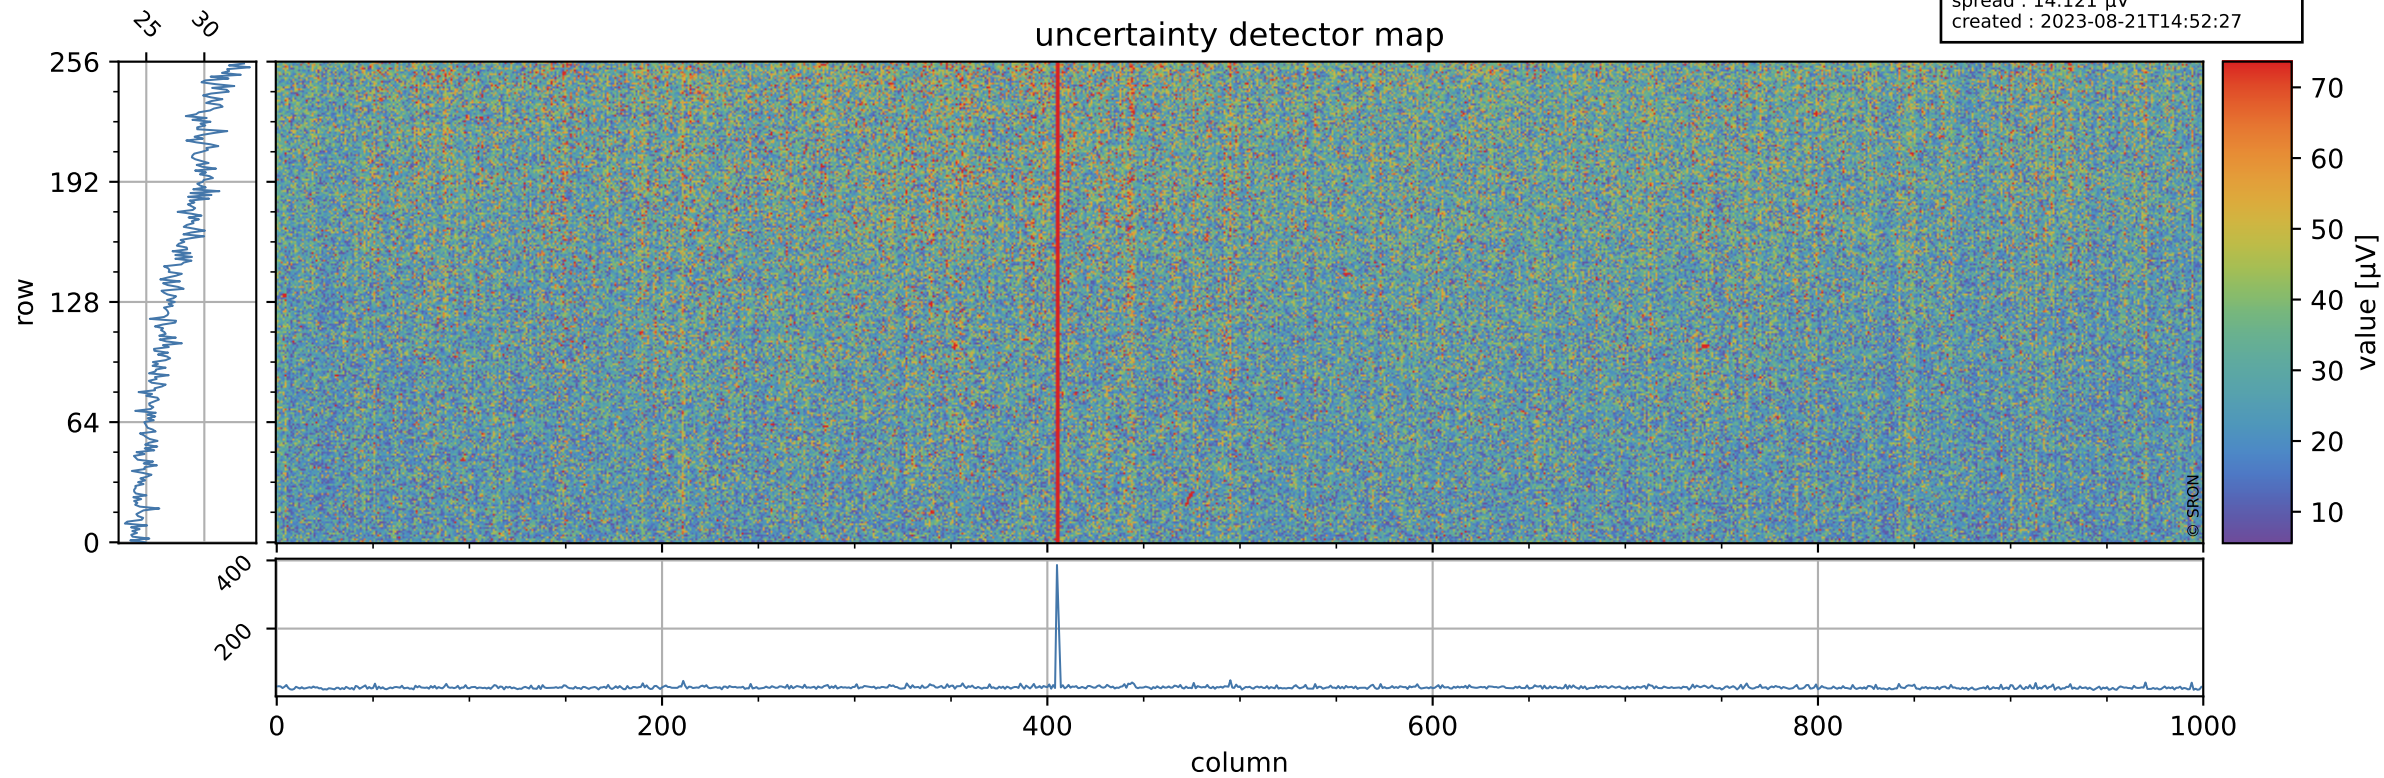

Tropomi SWIR offset (official)

orbits : 18 in [16867, 16912]
coverage : 2021-01-14 / 2021-01-17
median : 0.52593 V
spread : 0.03591 V
created : 2023-08-21T14:52:26

value detector map

Tropomi SWIR offset (official)

orbits : 18 in [16867, 16912]
coverage : 2021-01-14 / 2021-01-17
median : 27.738 μV
spread : 14.121 μV
created : 2023-08-21T14:52:27

Tropomi SWIR offset (official)

orbits : 18 in [16867, 16912]
coverage : 2021-01-14 / 2021-01-17
median : -0.080089 mV
spread : 0.39076 mV
created : 2023-08-21T14:52:27

value compared with SWIR offset CKD

Tropomi SWIR offset (official) ground-tracks of Sentinel-5P

orbits : 18 in [16867, 16912]
coverage : 2021-01-14 / 2021-01-17
created : 2023-08-21T14:52:28

Tropomi SWIR offset (official)

orbits : [2827, 16912]
coverage : 2018-04-30 / 2021-01-17
created : 2023-08-21T14:52:28

trend of detector median & temperatures