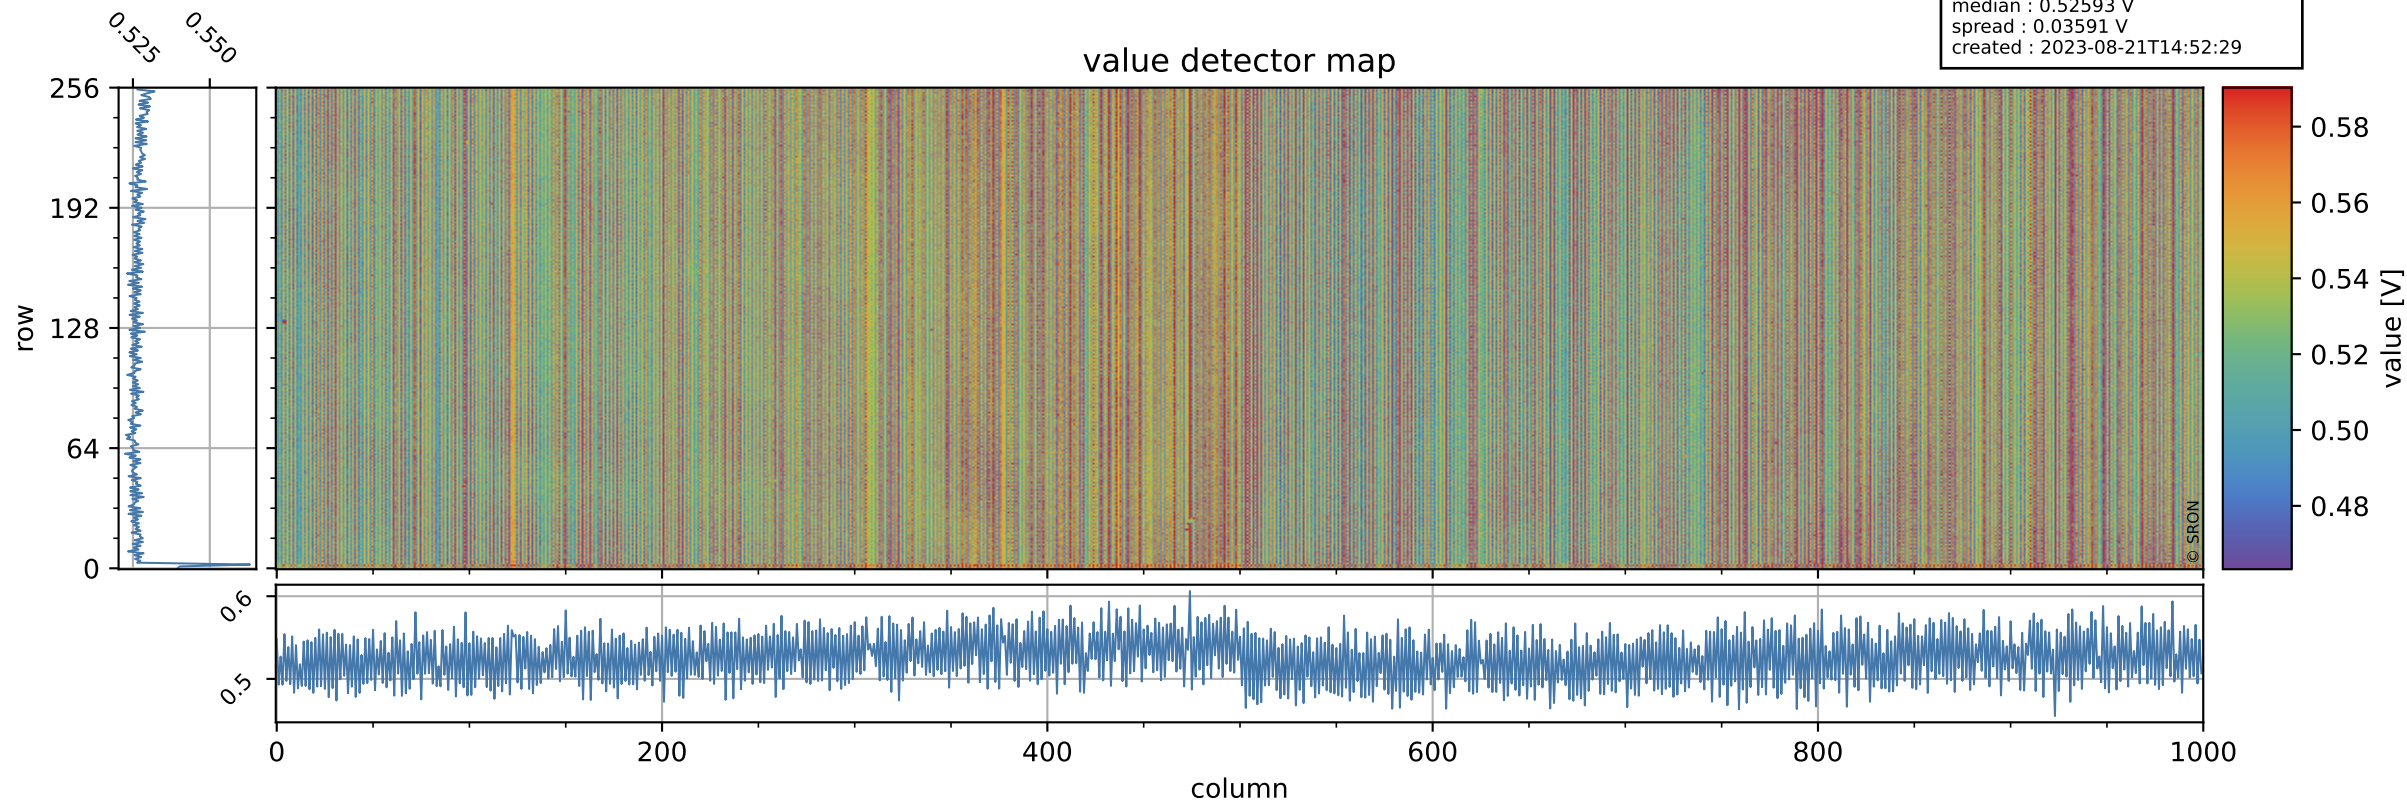

Tropomi SWIR offset (official)

orbits : 19 in [16882, 16927]
coverage : 2021-01-15 / 2021-01-18
median : 0.52593 V
spread : 0.03591 V
created : 2023-08-21T14:52:29

value detector map

Tropomi SWIR offset (official)

orbits : 19 in [16882, 16927]
coverage : 2021-01-15 / 2021-01-18
median : 27.24 μV
spread : 13.971 μV
created : 2023-08-21T14:52:30

Tropomi SWIR offset (official)

value compared with SWIR offset CKD

orbits : 19 in [16882, 16927]
coverage : 2021-01-15 / 2021-01-18
median : -0.081162 mV
spread : 0.39456 mV
created : 2023-08-21T14:52:30

Tropomi SWIR offset (official) ground-tracks of Sentinel-5P

orbits : 19 in [16882, 16927]
coverage : 2021-01-15 / 2021-01-18
created : 2023-08-21T14:52:31

Tropomi SWIR offset (official)

orbits : [2827, 16927]
coverage : 2018-04-30 / 2021-01-18
created : 2023-08-21T14:52:31

trend of detector median & temperatures