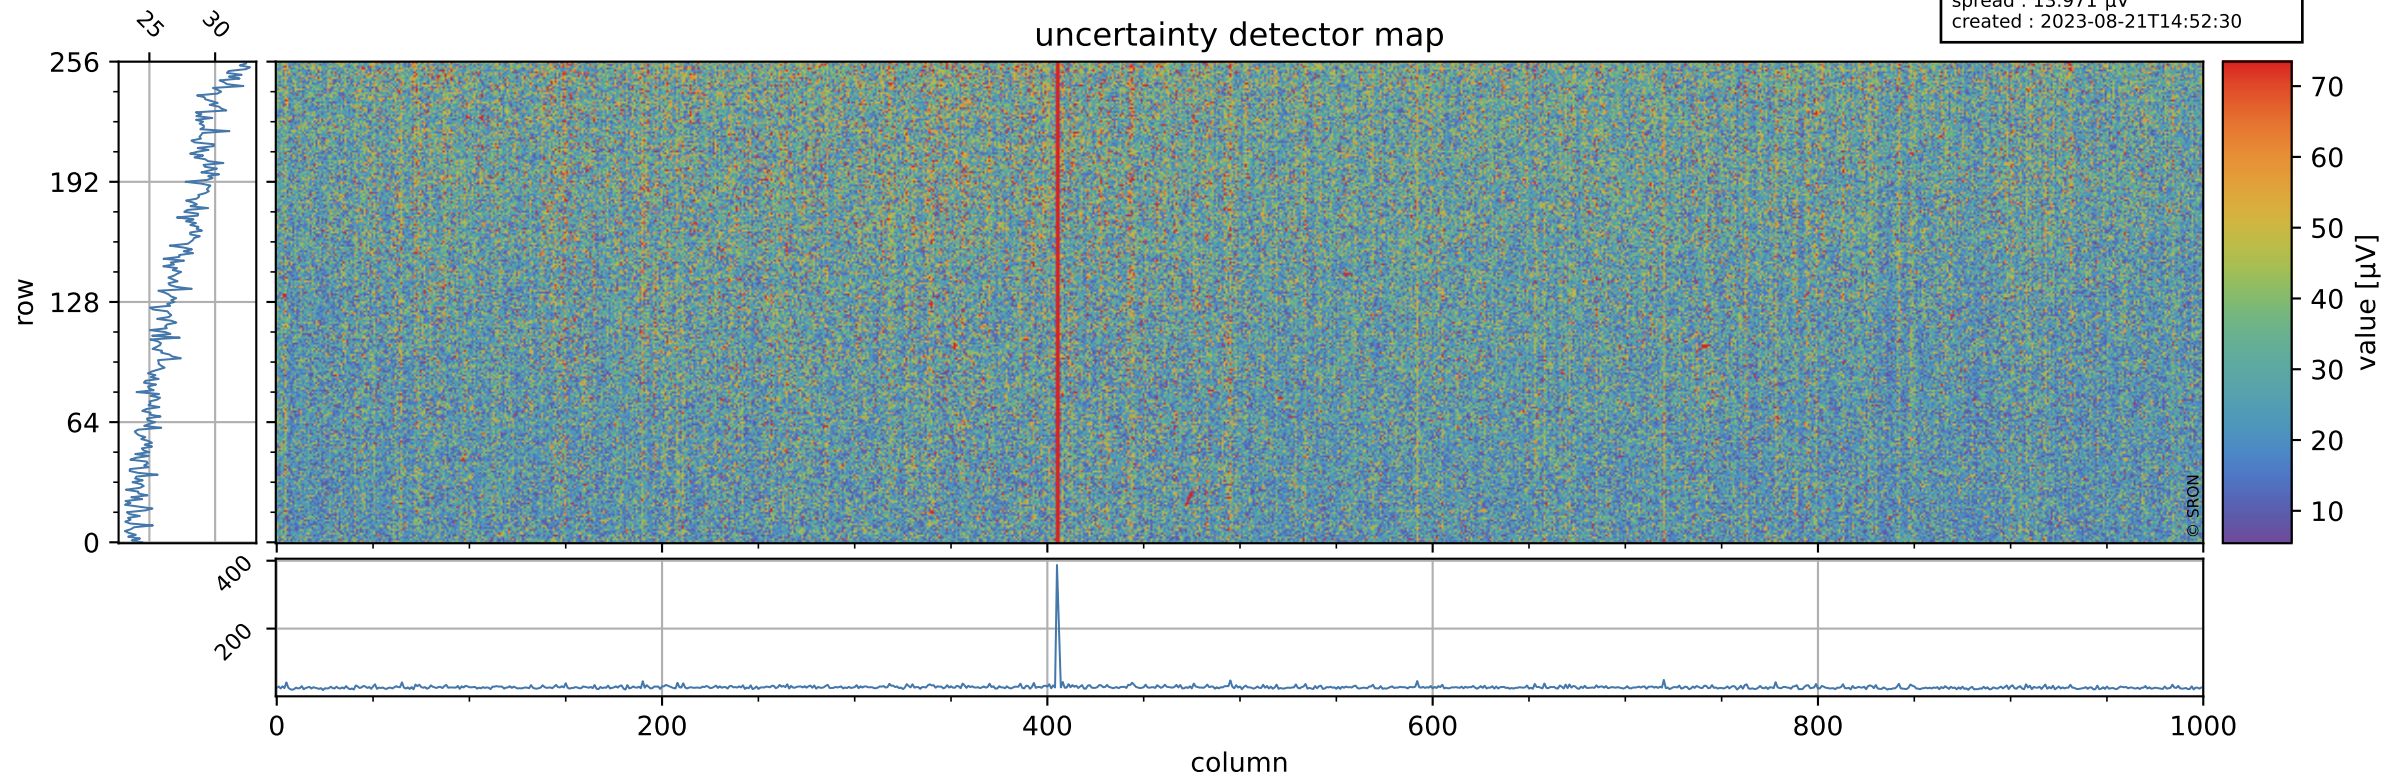

Tropomi SWIR offset (official)

orbits : 19 in [16882, 16927]
coverage : 2021-01-15 / 2021-01-18
median : 0.52593 V
spread : 0.03591 V
created : 2023-08-21T14:52:29

value detector map

Tropomi SWIR offset (official)

orbits : 19 in [16882, 16927]
coverage : 2021-01-15 / 2021-01-18
median : 27.24 μV
spread : 13.971 μV
created : 2023-08-21T14:52:30

Tropomi SWIR offset (official)

value compared with SWIR offset CKD

orbits : 19 in [16882, 16927]
coverage : 2021-01-15 / 2021-01-18
median : -0.081162 mV
spread : 0.39456 mV
created : 2023-08-21T14:52:30

Tropomi SWIR offset (official) ground-tracks of Sentinel-5P

orbits : 19 in [16882, 16927]
coverage : 2021-01-15 / 2021-01-18
created : 2023-08-21T14:52:31

Tropomi SWIR offset (official)

orbits : [2827, 16927]
coverage : 2018-04-30 / 2021-01-18
created : 2023-08-21T14:52:31

trend of detector median & temperatures