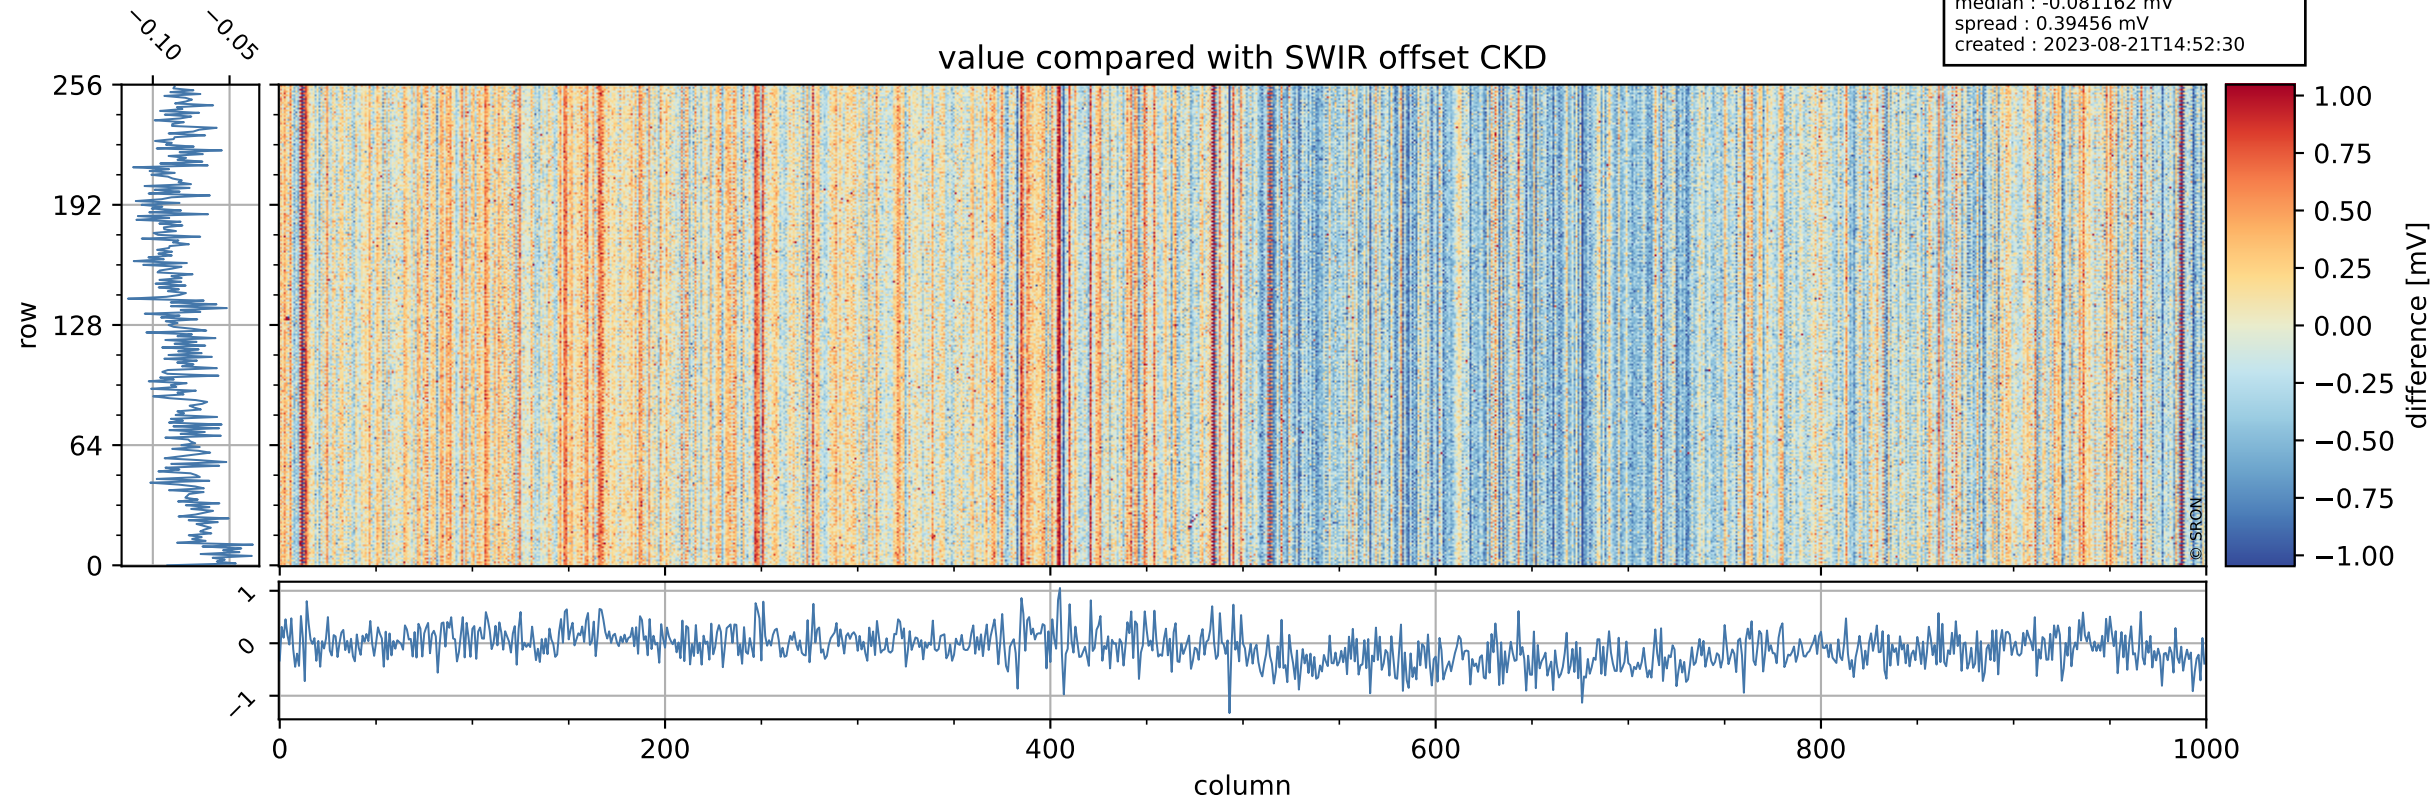

Tropomi SWIR offset (official)

orbits : 19 in [16882, 16927]
coverage : 2021-01-15 / 2021-01-18
median : 0.52593 V
spread : 0.03591 V
created : 2023-08-21T14:52:29

value detector map

Tropomi SWIR offset (official)

orbits : 19 in [16882, 16927]
coverage : 2021-01-15 / 2021-01-18
median : 27.24 μV
spread : 13.971 μV
created : 2023-08-21T14:52:30

Tropomi SWIR offset (official)

value compared with SWIR offset CKD

orbits : 19 in [16882, 16927]
coverage : 2021-01-15 / 2021-01-18
median : -0.081162 mV
spread : 0.39456 mV
created : 2023-08-21T14:52:30

Tropomi SWIR offset (official) ground-tracks of Sentinel-5P

orbits : 19 in [16882, 16927]
coverage : 2021-01-15 / 2021-01-18
created : 2023-08-21T14:52:31

Tropomi SWIR offset (official)

orbits : [2827, 16927]
coverage : 2018-04-30 / 2021-01-18
created : 2023-08-21T14:52:31

trend of detector median & temperatures