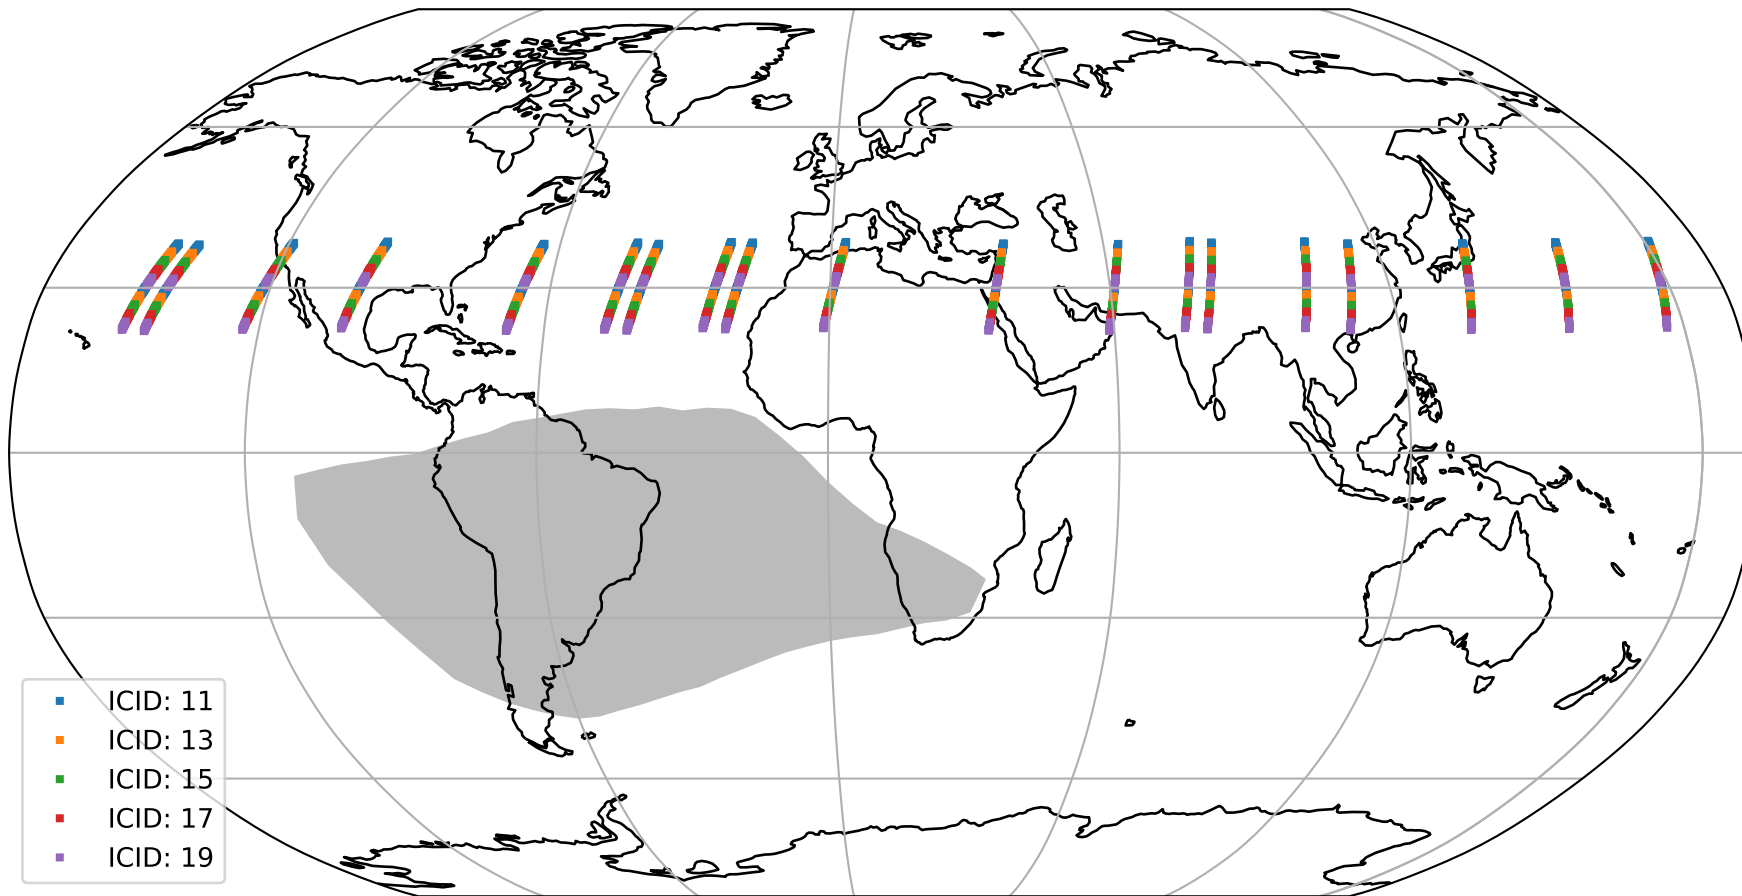

Tropomi SWIR offset (official)

orbits : 19 in [16882, 16927]
coverage : 2021-01-15 / 2021-01-18
median : 0.52593 V
spread : 0.03591 V
created : 2023-08-21T14:52:29

value detector map

Tropomi SWIR offset (official)

orbits : 19 in [16882, 16927]
coverage : 2021-01-15 / 2021-01-18
median : 27.24 μV
spread : 13.971 μV
created : 2023-08-21T14:52:30

Tropomi SWIR offset (official)

value compared with SWIR offset CKD

orbits : 19 in [16882, 16927]
coverage : 2021-01-15 / 2021-01-18
median : -0.081162 mV
spread : 0.39456 mV
created : 2023-08-21T14:52:30

Tropomi SWIR offset (official) ground-tracks of Sentinel-5P

orbits : 19 in [16882, 16927]
coverage : 2021-01-15 / 2021-01-18
created : 2023-08-21T14:52:31

Tropomi SWIR offset (official)

orbits : [2827, 16927]
coverage : 2018-04-30 / 2021-01-18
created : 2023-08-21T14:52:31