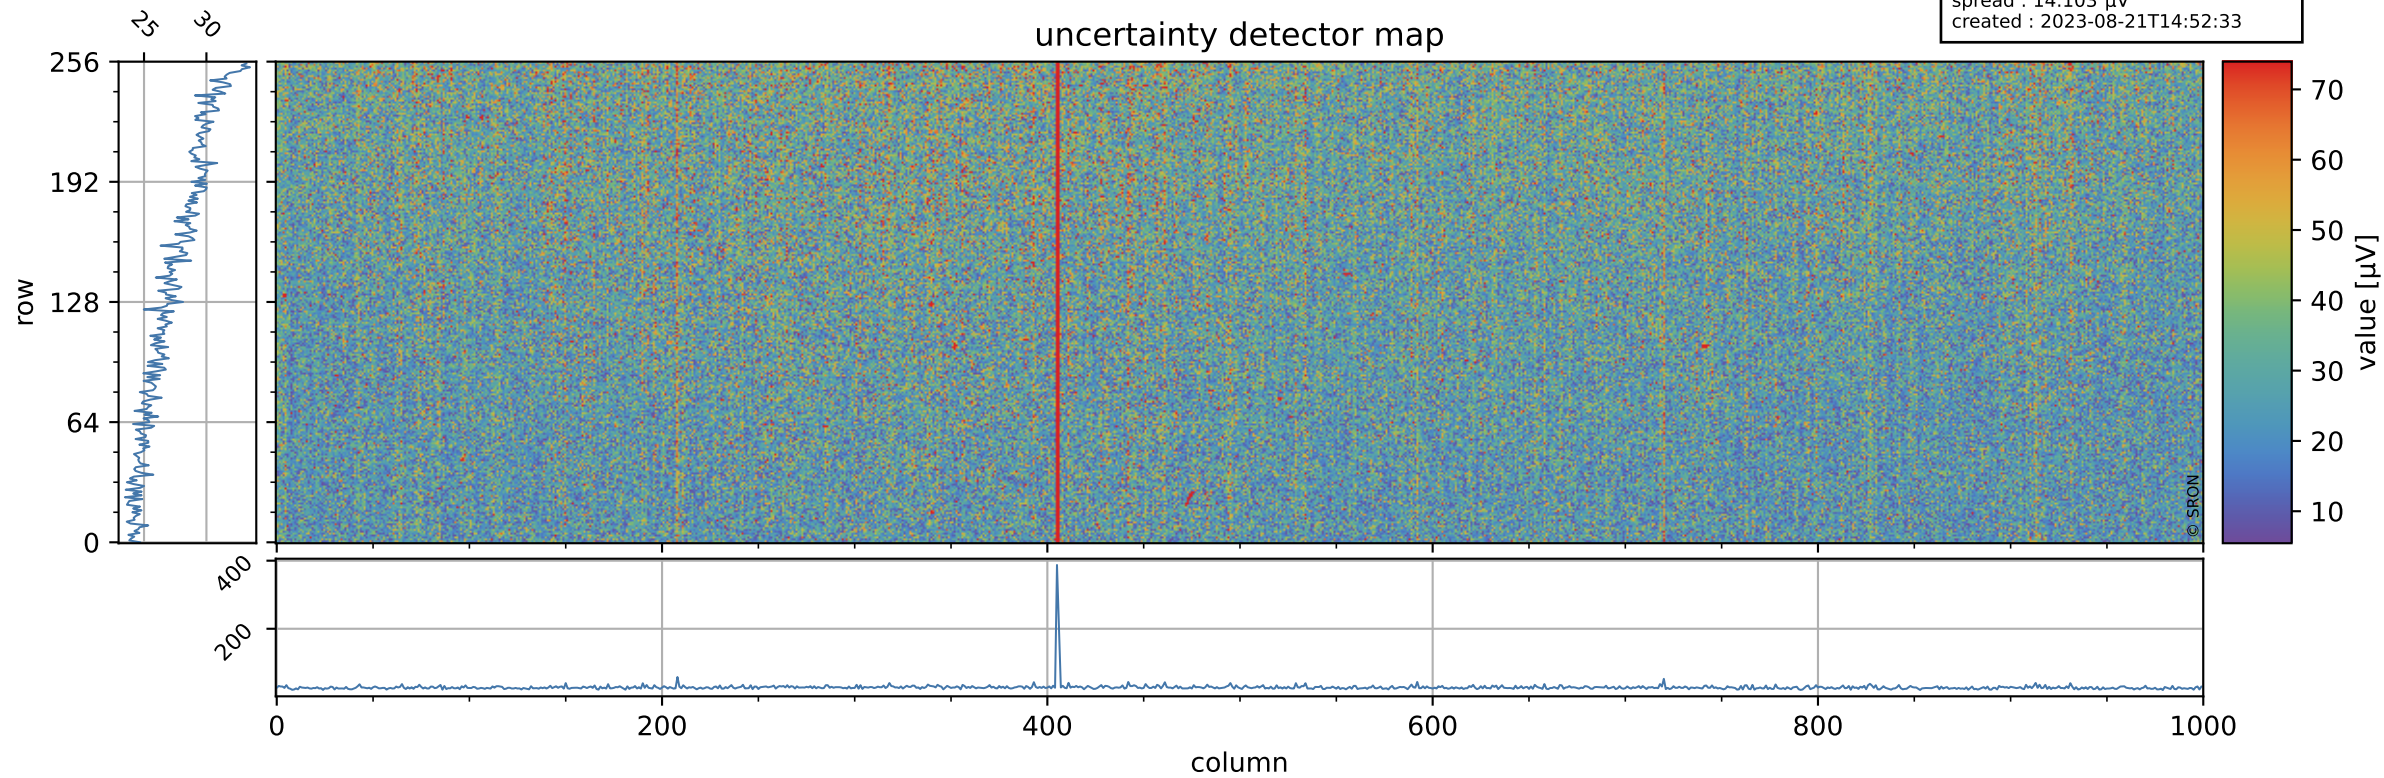

Tropomi SWIR offset (official)

orbits : 19 in [16897, 16942]
coverage : 2021-01-16 / 2021-01-19
median : 0.52594 V
spread : 0.035909 V
created : 2023-08-21T14:52:32

value detector map

Tropomi SWIR offset (official)

orbits : 19 in [16897, 16942]
coverage : 2021-01-16 / 2021-01-19
median : 27.566 μV
spread : 14.103 μV
created : 2023-08-21T14:52:33

Tropomi SWIR offset (official)

value compared with SWIR offset CKD

orbits : 19 in [16897, 16942]
coverage : 2021-01-16 / 2021-01-19
median : -0.073145 mV
spread : 0.3927 mV
created : 2023-08-21T14:52:33

Tropomi SWIR offset (official) ground-tracks of Sentinel-5P

orbits : 19 in [16897, 16942]
coverage : 2021-01-16 / 2021-01-19
created : 2023-08-21T14:52:33

Tropomi SWIR offset (official)

orbits : [2827, 16942]
coverage : 2018-04-30 / 2021-01-19
created : 2023-08-21T14:52:34

trend of detector median & temperatures