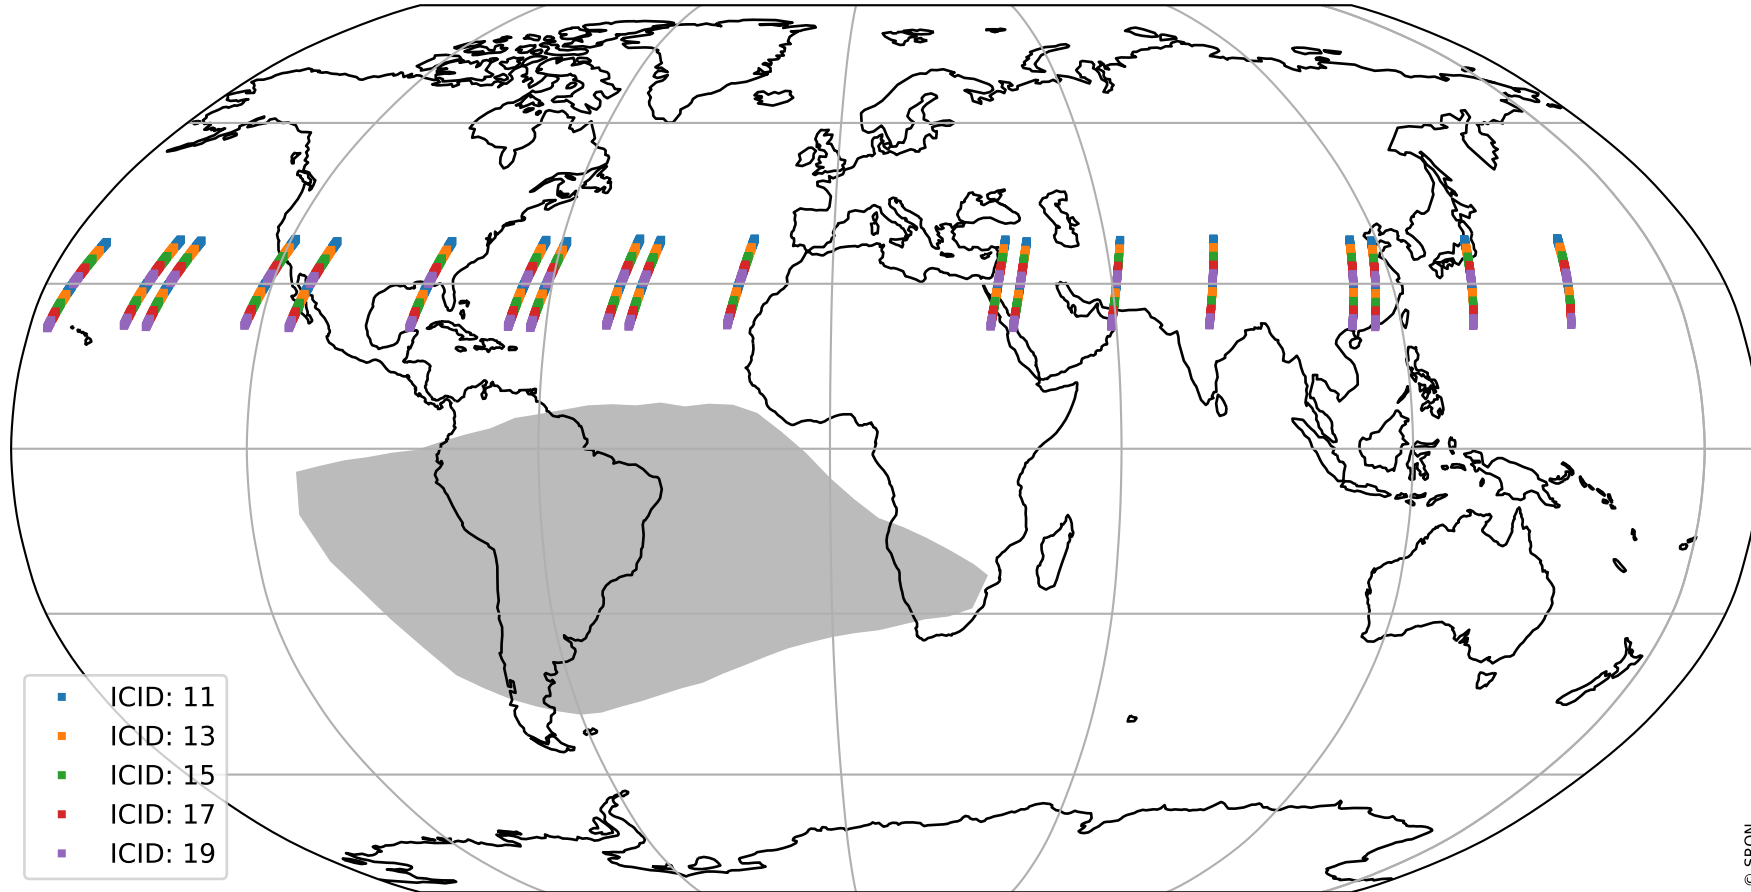

Tropomi SWIR offset (official)

orbits : 19 in [16897, 16942]
coverage : 2021-01-16 / 2021-01-19
median : 0.52594 V
spread : 0.035909 V
created : 2023-08-21T14:52:32

value detector map

Tropomi SWIR offset (official)

orbits : 19 in [16897, 16942]
coverage : 2021-01-16 / 2021-01-19
median : 27.566 μV
spread : 14.103 μV
created : 2023-08-21T14:52:33

Tropomi SWIR offset (official)

value compared with SWIR offset CKD

orbits : 19 in [16897, 16942]
coverage : 2021-01-16 / 2021-01-19
median : -0.073145 mV
spread : 0.3927 mV
created : 2023-08-21T14:52:33

Tropomi SWIR offset (official) ground-tracks of Sentinel-5P

orbits : 19 in [16897, 16942]
coverage : 2021-01-16 / 2021-01-19
created : 2023-08-21T14:52:33

Tropomi SWIR offset (official)

orbits : [2827, 16942]
coverage : 2018-04-30 / 2021-01-19
created : 2023-08-21T14:52:34