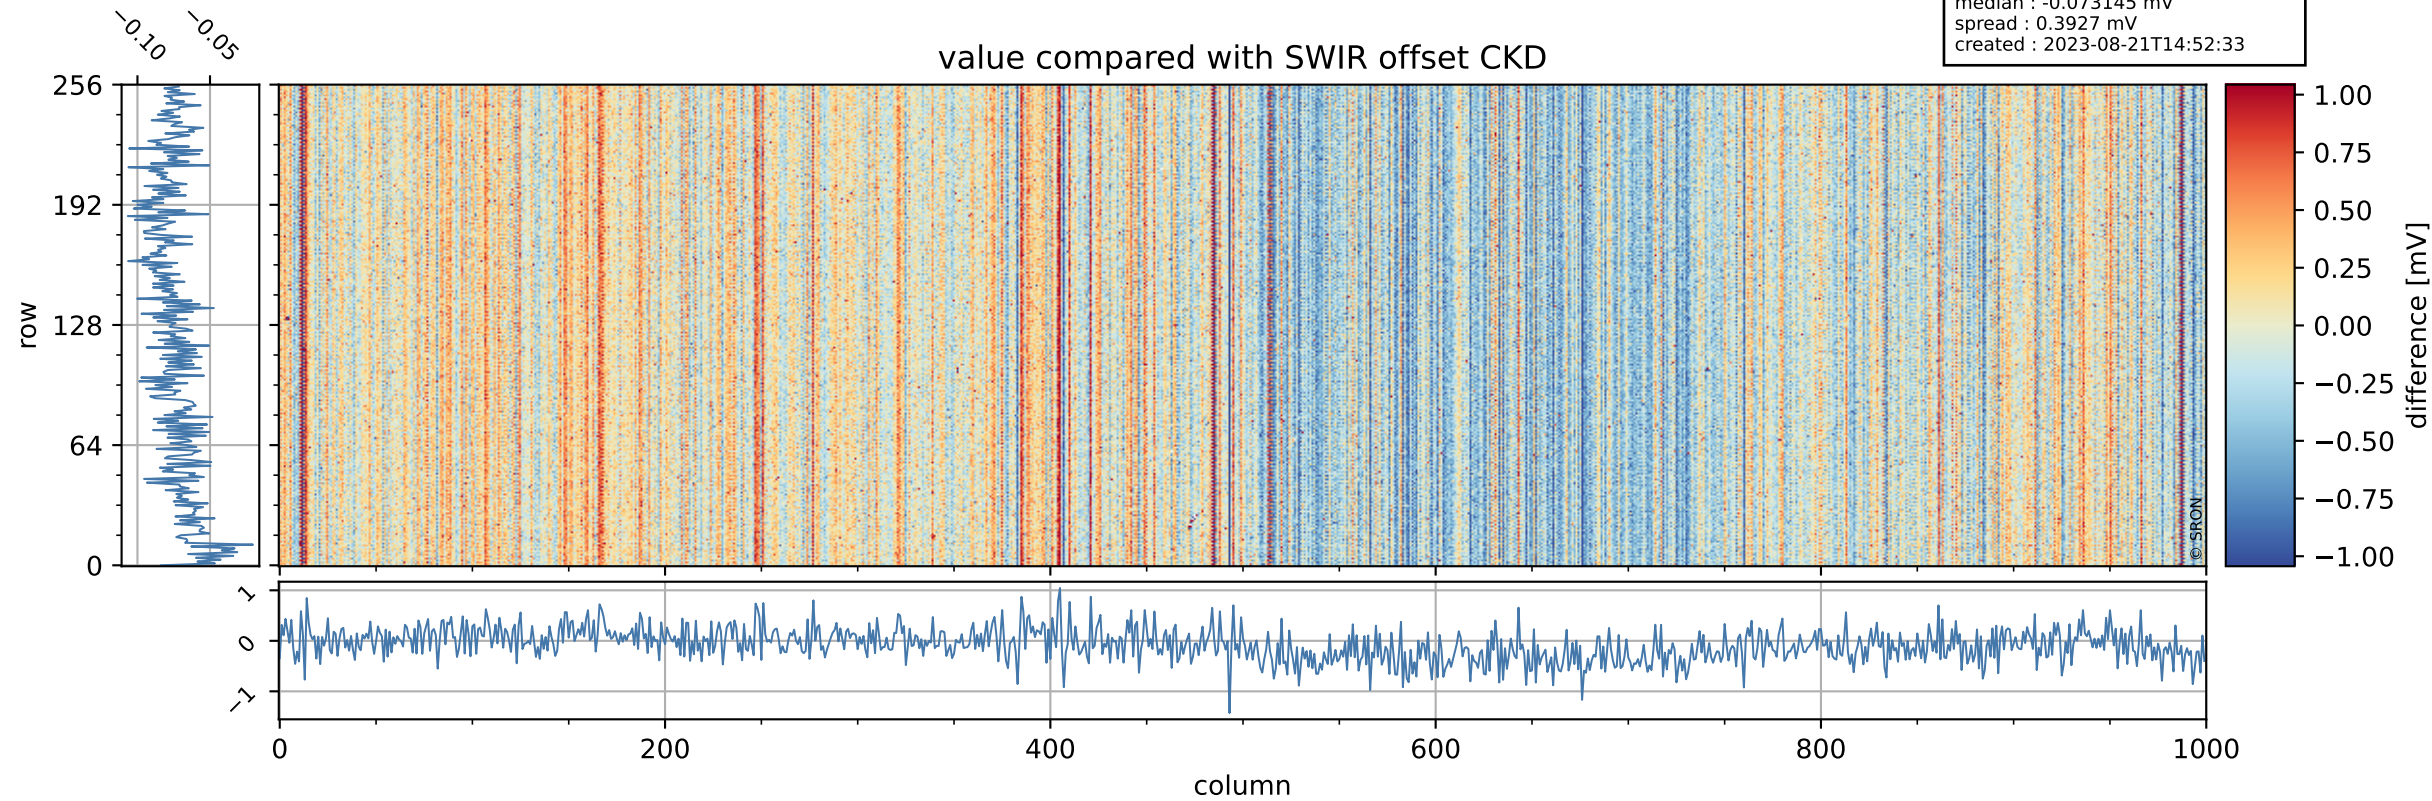

Tropomi SWIR offset (official)

orbits : 19 in [16897, 16942]
coverage : 2021-01-16 / 2021-01-19
median : 0.52594 V
spread : 0.035909 V
created : 2023-08-21T14:52:32

value detector map

Tropomi SWIR offset (official)

orbits : 19 in [16897, 16942]
coverage : 2021-01-16 / 2021-01-19
median : 27.566 μV
spread : 14.103 μV
created : 2023-08-21T14:52:33

Tropomi SWIR offset (official)

value compared with SWIR offset CKD

orbits : 19 in [16897, 16942]
coverage : 2021-01-16 / 2021-01-19
median : -0.073145 mV
spread : 0.3927 mV
created : 2023-08-21T14:52:33

Tropomi SWIR offset (official) ground-tracks of Sentinel-5P

orbits : 19 in [16897, 16942]
coverage : 2021-01-16 / 2021-01-19
created : 2023-08-21T14:52:33

Tropomi SWIR offset (official)

orbits : [2827, 16942]
coverage : 2018-04-30 / 2021-01-19
created : 2023-08-21T14:52:34

trend of detector median & temperatures