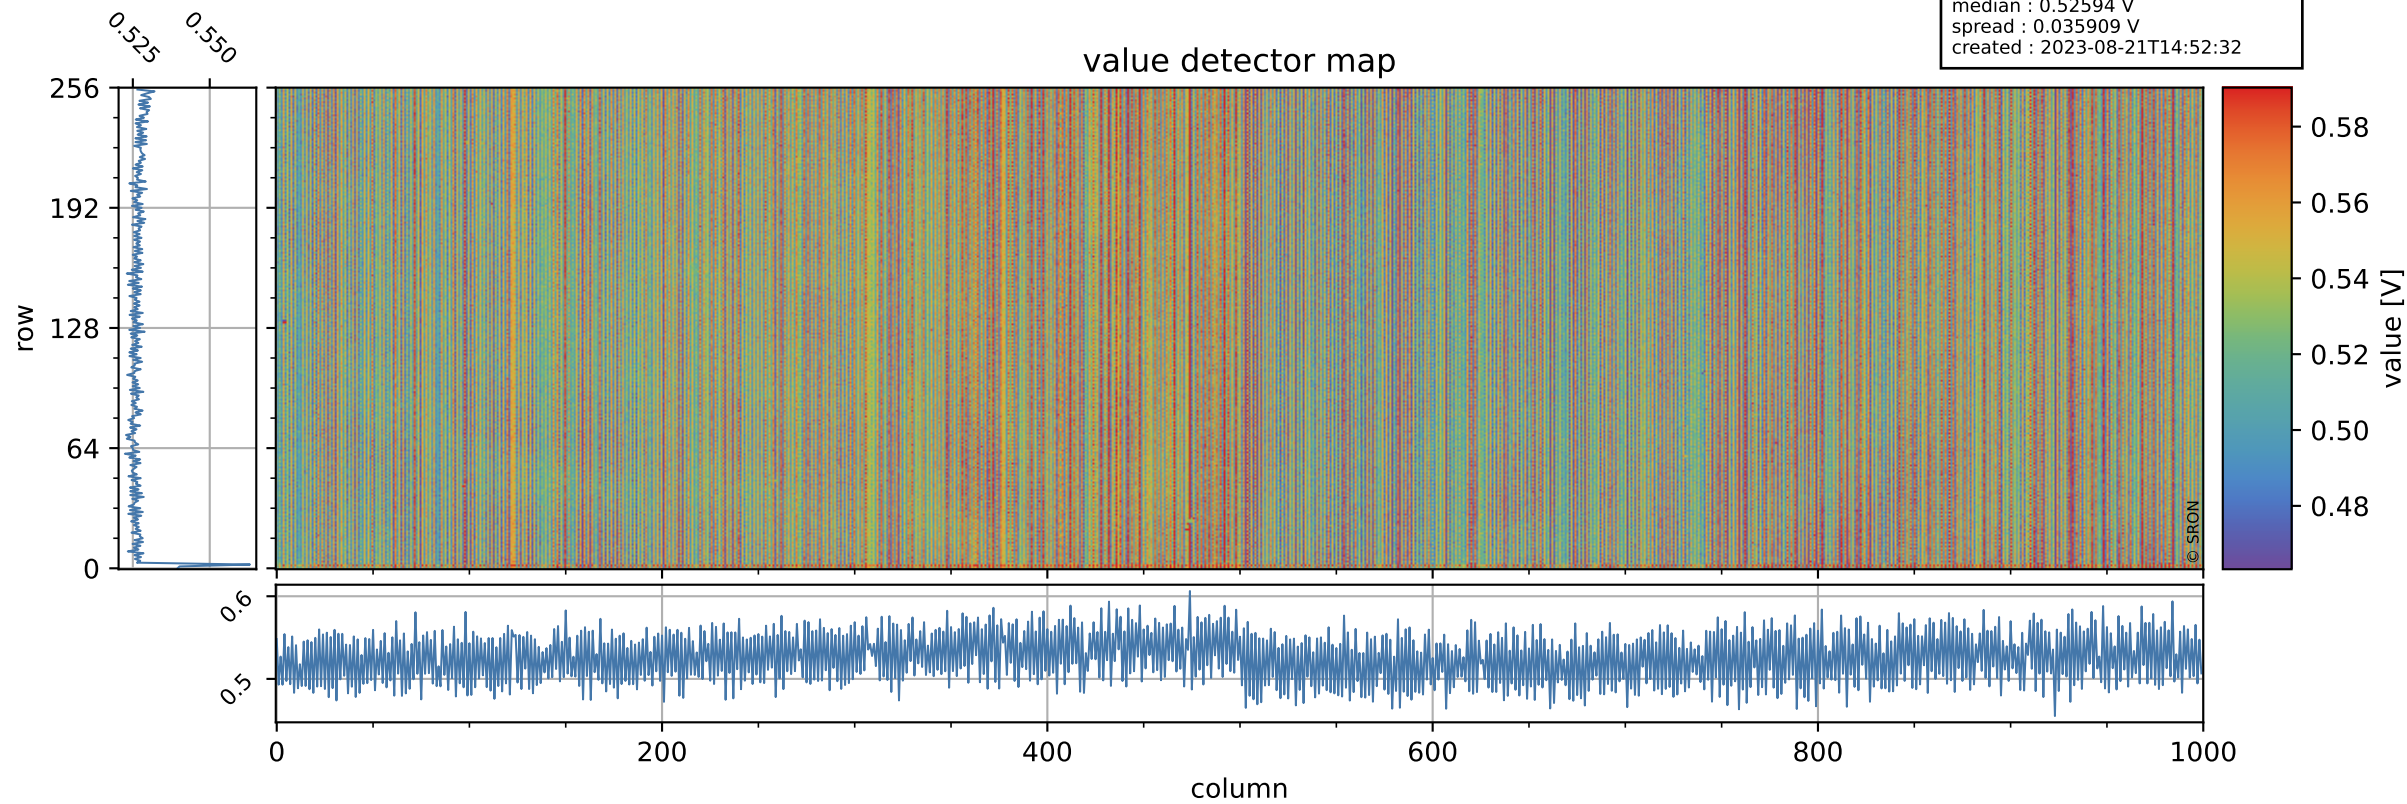

Tropomi SWIR offset (official)

orbits : 19 in [16897, 16942]
coverage : 2021-01-16 / 2021-01-19
median : 0.52594 V
spread : 0.035909 V
created : 2023-08-21T14:52:32

value detector map

Tropomi SWIR offset (official)

orbits : 19 in [16897, 16942]
coverage : 2021-01-16 / 2021-01-19
median : 27.566 μV
spread : 14.103 μV
created : 2023-08-21T14:52:33

Tropomi SWIR offset (official)

value compared with SWIR offset CKD

orbits : 19 in [16897, 16942]
coverage : 2021-01-16 / 2021-01-19
median : -0.073145 mV
spread : 0.3927 mV
created : 2023-08-21T14:52:33

Tropomi SWIR offset (official) ground-tracks of Sentinel-5P

orbits : 19 in [16897, 16942]
coverage : 2021-01-16 / 2021-01-19
created : 2023-08-21T14:52:33

Tropomi SWIR offset (official)

orbits : [2827, 16942]
coverage : 2018-04-30 / 2021-01-19
created : 2023-08-21T14:52:34

trend of detector median & temperatures