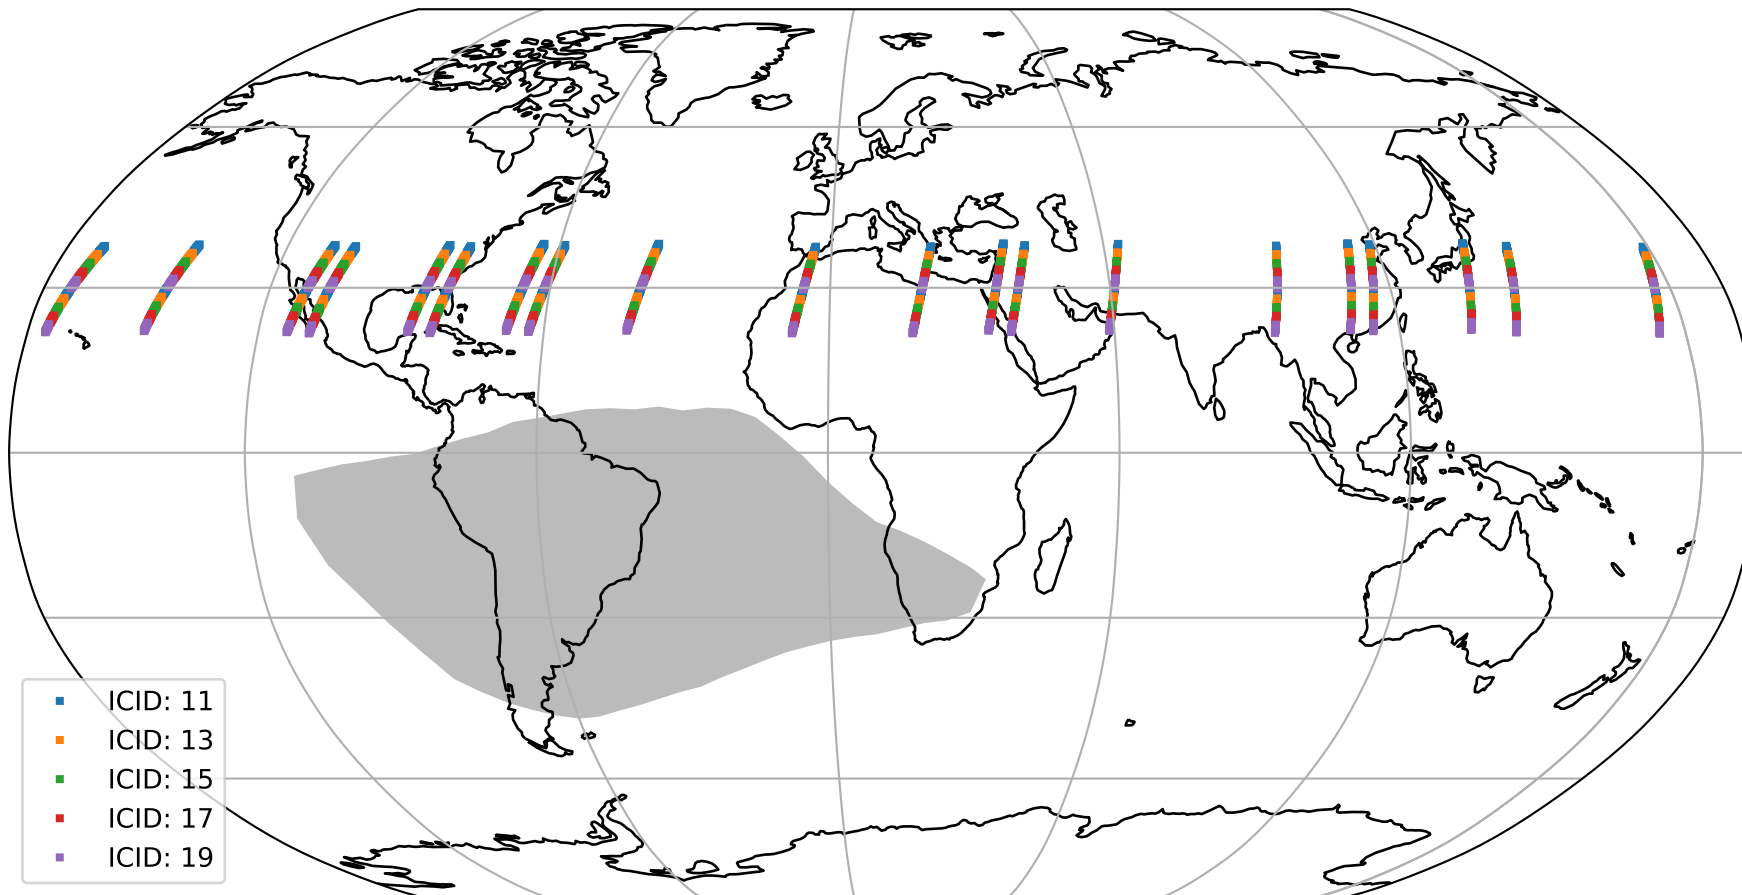

Tropomi SWIR offset (official)

orbits : 20 in [16912, 16957]
coverage : 2021-01-17 / 2021-01-20
median : 0.52594 V
spread : 0.035908 V
created : 2023-08-21T14:52:35

value detector map

Tropomi SWIR offset (official)

orbits : 20 in [16912, 16957]
coverage : 2021-01-17 / 2021-01-20
median : 27.421 μV
spread : 14.064 μV
created : 2023-08-21T14:52:36

Tropomi SWIR offset (official)

value compared with SWIR offset CKD

orbits : 20 in [16912, 16957]
coverage : 2021-01-17 / 2021-01-20
median : -0.07142 mV
spread : 0.39111 mV
created : 2023-08-21T14:52:36

Tropomi SWIR offset (official) ground-tracks of Sentinel-5P

orbits : 20 in [16912, 16957]
coverage : 2021-01-17 / 2021-01-20
created : 2023-08-21T14:52:37

Tropomi SWIR offset (official)

orbits : [2827, 16957]
coverage : 2018-04-30 / 2021-01-20
created : 2023-08-21T14:52:37