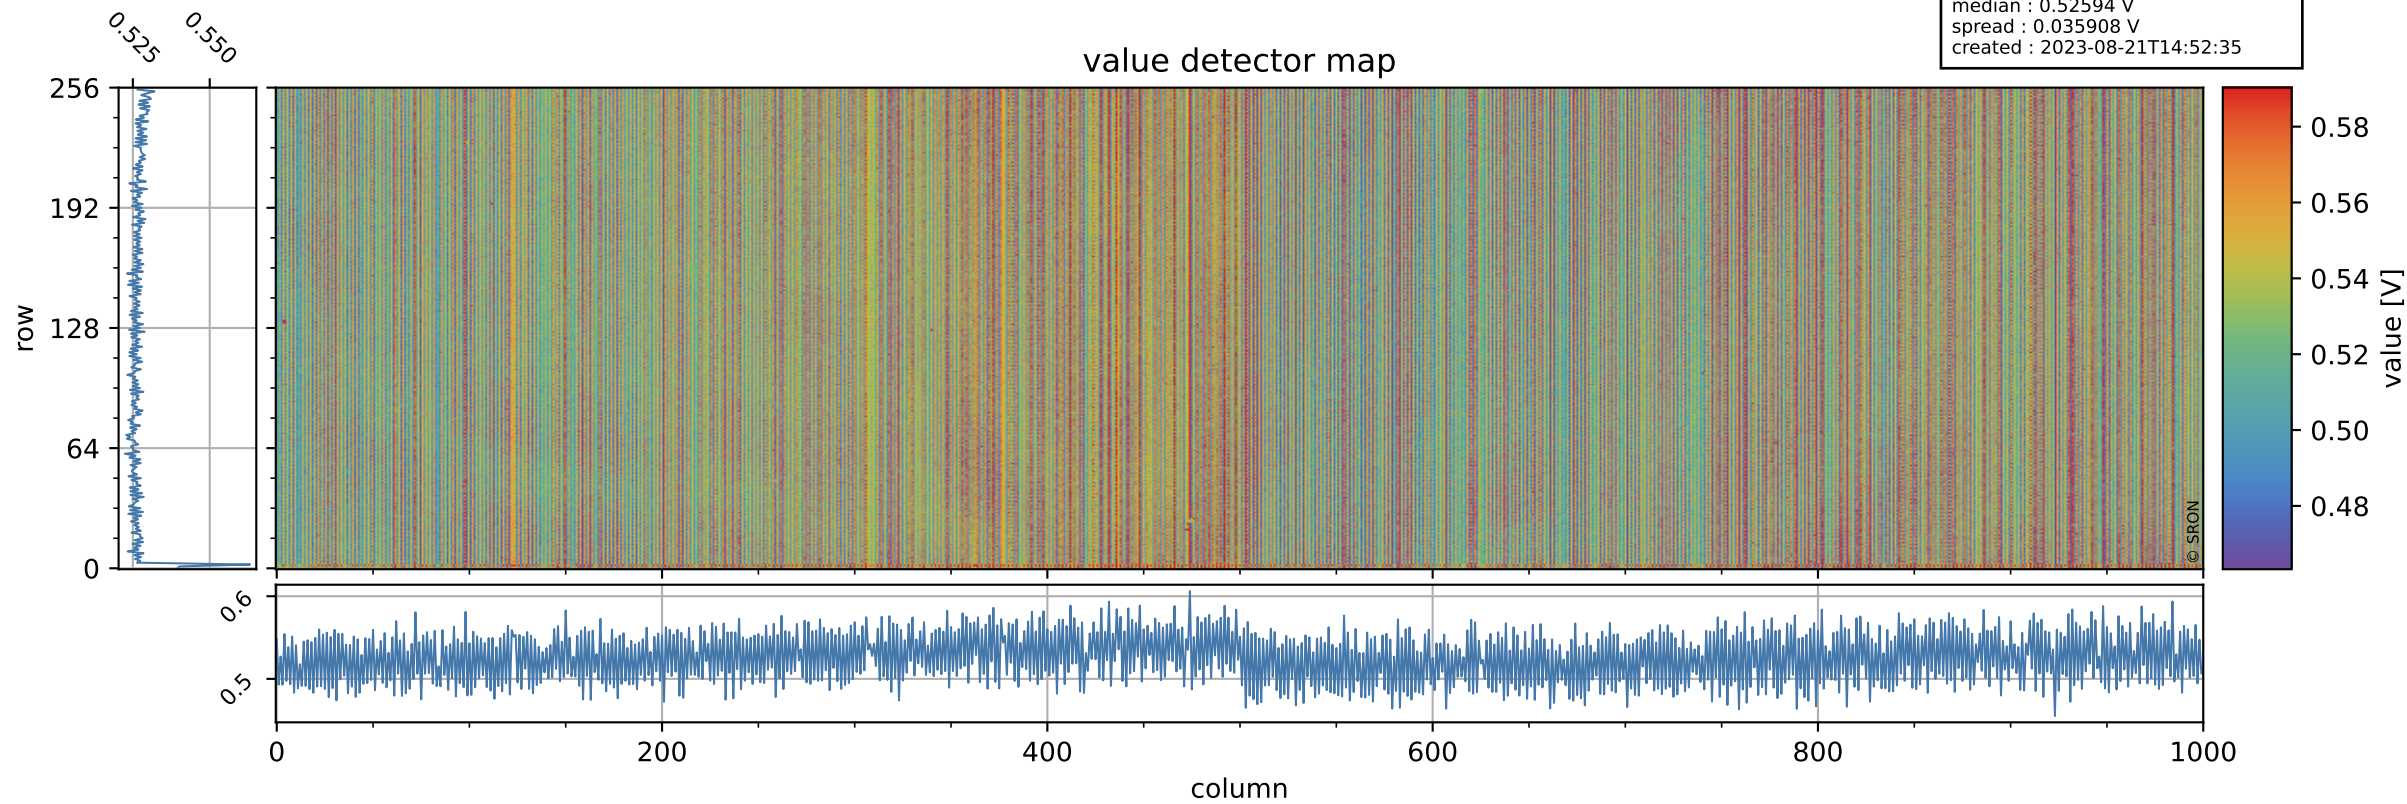

Tropomi SWIR offset (official)

orbits : 20 in [16912, 16957]
coverage : 2021-01-17 / 2021-01-20
median : 0.52594 V
spread : 0.035908 V
created : 2023-08-21T14:52:35

value detector map

Tropomi SWIR offset (official)

orbits : 20 in [16912, 16957]
coverage : 2021-01-17 / 2021-01-20
median : 27.421 μV
spread : 14.064 μV
created : 2023-08-21T14:52:36

Tropomi SWIR offset (official)

value compared with SWIR offset CKD

orbits : 20 in [16912, 16957]
coverage : 2021-01-17 / 2021-01-20
median : -0.07142 mV
spread : 0.39111 mV
created : 2023-08-21T14:52:36

Tropomi SWIR offset (official) ground-tracks of Sentinel-5P

orbits : 20 in [16912, 16957]
coverage : 2021-01-17 / 2021-01-20
created : 2023-08-21T14:52:37

Tropomi SWIR offset (official)

orbits : [2827, 16957]
coverage : 2018-04-30 / 2021-01-20
created : 2023-08-21T14:52:37

trend of detector median & temperatures