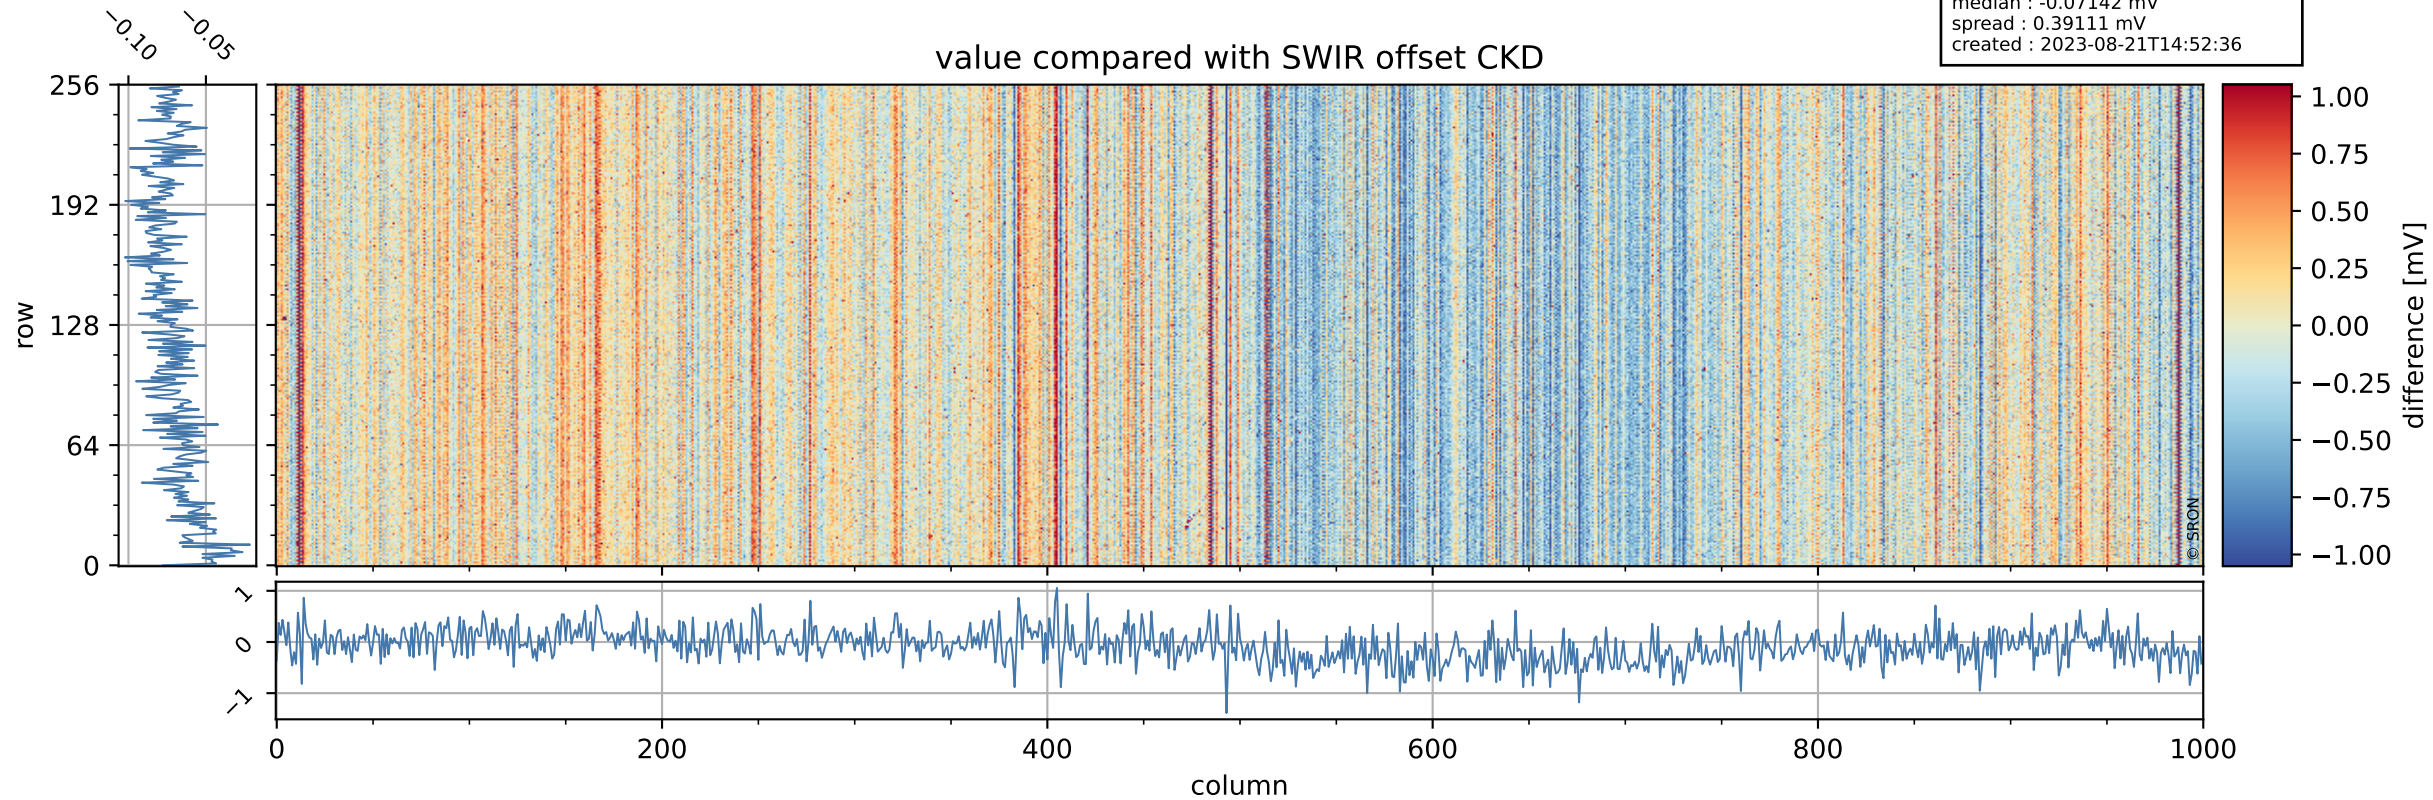

Tropomi SWIR offset (official)

orbits : 20 in [16912, 16957]
coverage : 2021-01-17 / 2021-01-20
median : 0.52594 V
spread : 0.035908 V
created : 2023-08-21T14:52:35

value detector map

Tropomi SWIR offset (official)

orbits : 20 in [16912, 16957]
coverage : 2021-01-17 / 2021-01-20
median : 27.421 μV
spread : 14.064 μV
created : 2023-08-21T14:52:36

Tropomi SWIR offset (official)

value compared with SWIR offset CKD

orbits : 20 in [16912, 16957]
coverage : 2021-01-17 / 2021-01-20
median : -0.07142 mV
spread : 0.39111 mV
created : 2023-08-21T14:52:36

Tropomi SWIR offset (official) ground-tracks of Sentinel-5P

orbits : 20 in [16912, 16957]
coverage : 2021-01-17 / 2021-01-20
created : 2023-08-21T14:52:37

Tropomi SWIR offset (official)

orbits : [2827, 16957]
coverage : 2018-04-30 / 2021-01-20
created : 2023-08-21T14:52:37

trend of detector median & temperatures