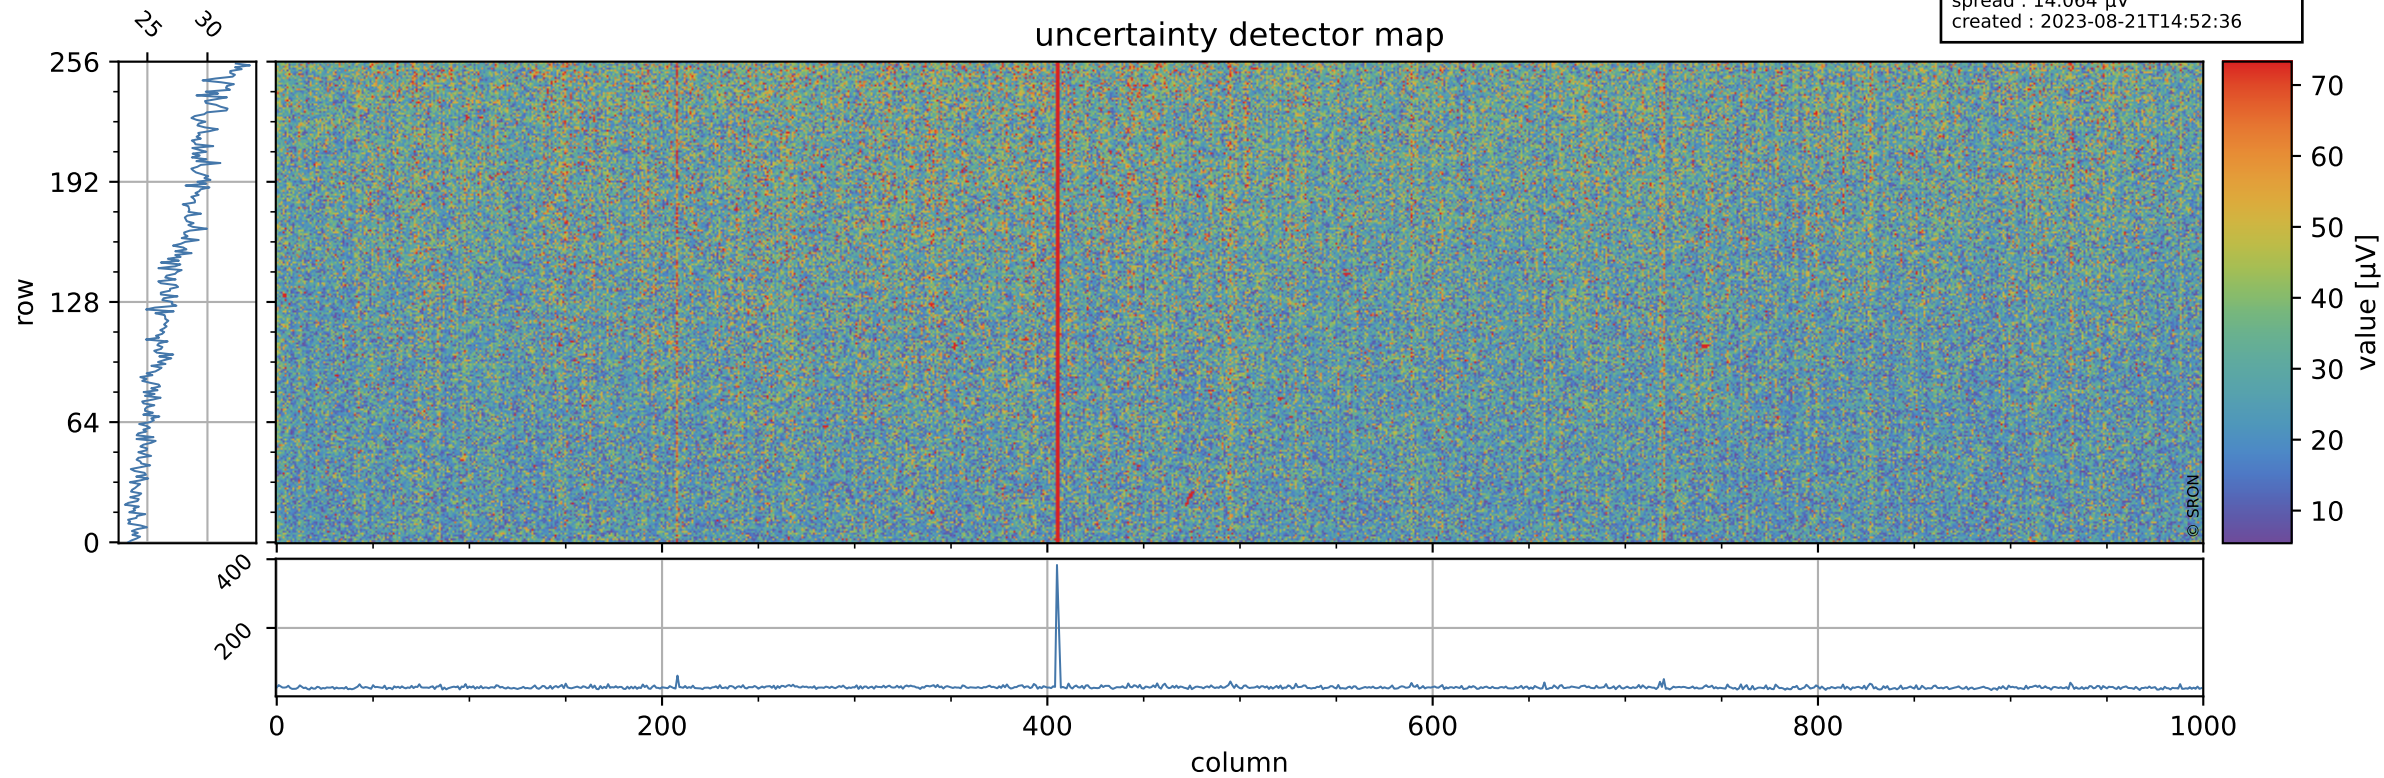

Tropomi SWIR offset (official)

orbits : 20 in [16912, 16957]
coverage : 2021-01-17 / 2021-01-20
median : 0.52594 V
spread : 0.035908 V
created : 2023-08-21T14:52:35

value detector map

Tropomi SWIR offset (official)

orbits : 20 in [16912, 16957]
coverage : 2021-01-17 / 2021-01-20
median : 27.421 μV
spread : 14.064 μV
created : 2023-08-21T14:52:36

Tropomi SWIR offset (official)

value compared with SWIR offset CKD

orbits : 20 in [16912, 16957]
coverage : 2021-01-17 / 2021-01-20
median : -0.07142 mV
spread : 0.39111 mV
created : 2023-08-21T14:52:36

Tropomi SWIR offset (official) ground-tracks of Sentinel-5P

orbits : 20 in [16912, 16957]
coverage : 2021-01-17 / 2021-01-20
created : 2023-08-21T14:52:37

Tropomi SWIR offset (official)

orbits : [2827, 16957]
coverage : 2018-04-30 / 2021-01-20
created : 2023-08-21T14:52:37

trend of detector median & temperatures