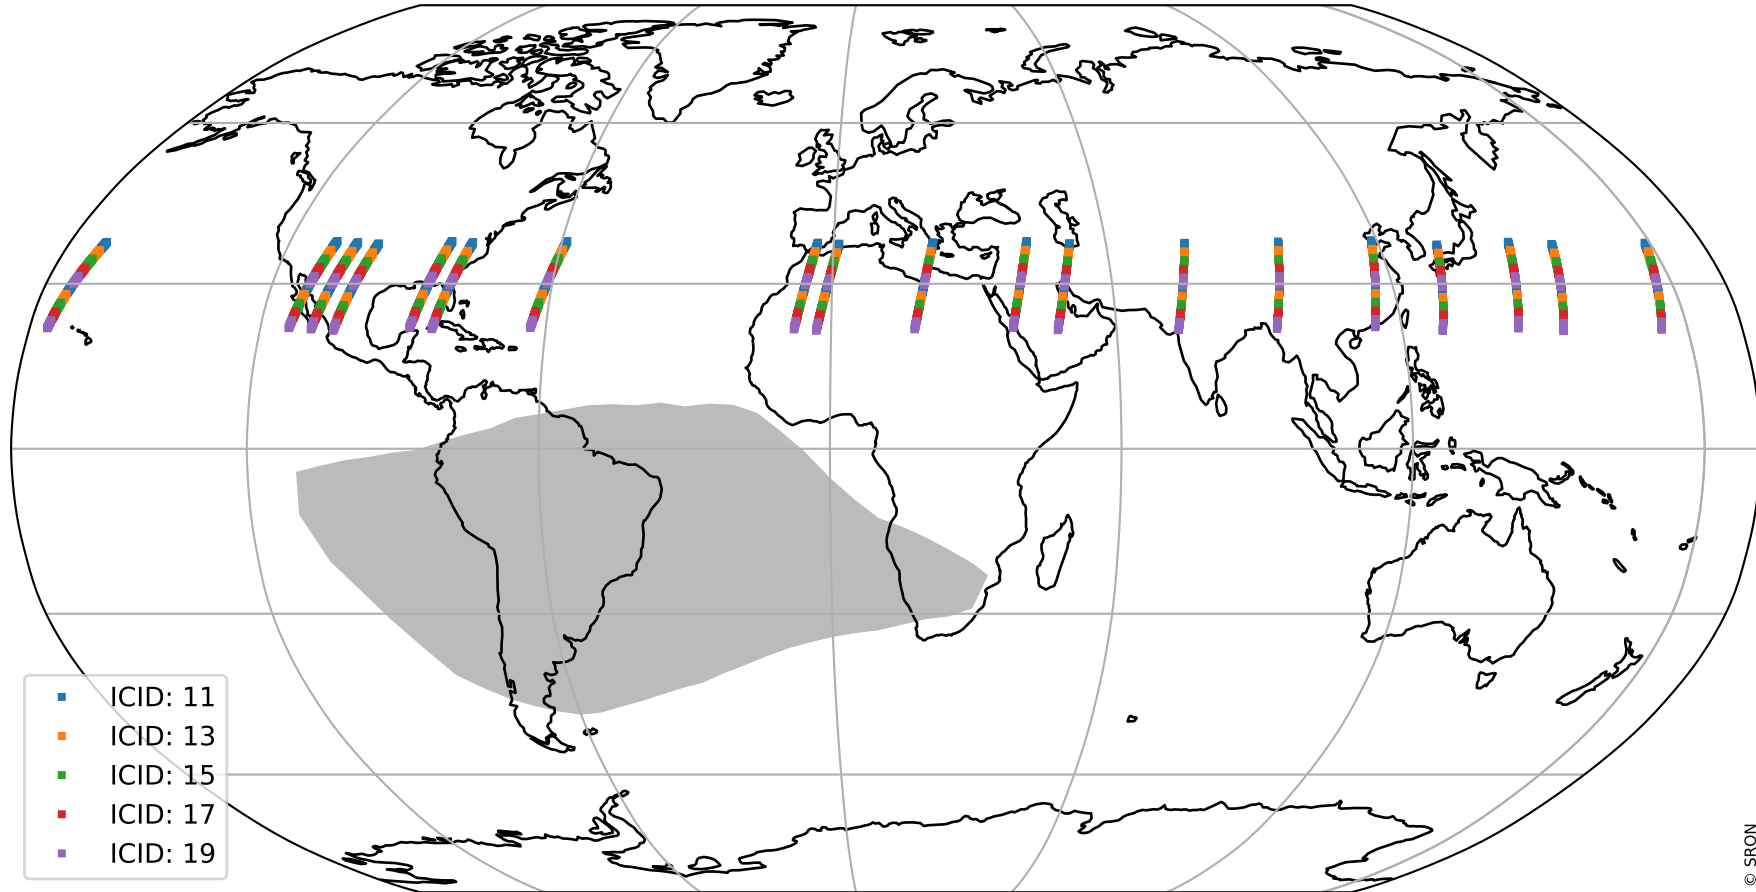

Tropomi SWIR offset (official)

orbits : 19 in [16927, 16972]
coverage : 2021-01-18 / 2021-01-21
median : 0.52595 V
spread : 0.03591 V
created : 2023-08-21T14:52:38

value detector map

Tropomi SWIR offset (official)

orbits : 19 in [16927, 16972]
coverage : 2021-01-18 / 2021-01-21
median : 27.815 μV
spread : 14.166 μV
created : 2023-08-21T14:52:39

Tropomi SWIR offset (official)

value compared with SWIR offset CKD

orbits : 19 in [16927, 16972]
coverage : 2021-01-18 / 2021-01-21
median : -0.062426 mV
spread : 0.39027 mV
created : 2023-08-21T14:52:39

Tropomi SWIR offset (official) ground-tracks of Sentinel-5P

orbits : 19 in [16927, 16972]
coverage : 2021-01-18 / 2021-01-21
created : 2023-08-21T14:52:40

Tropomi SWIR offset (official)

orbits : [2827, 16972]
coverage : 2018-04-30 / 2021-01-21
created : 2023-08-21T14:52:40

trend of detector median & temperatures