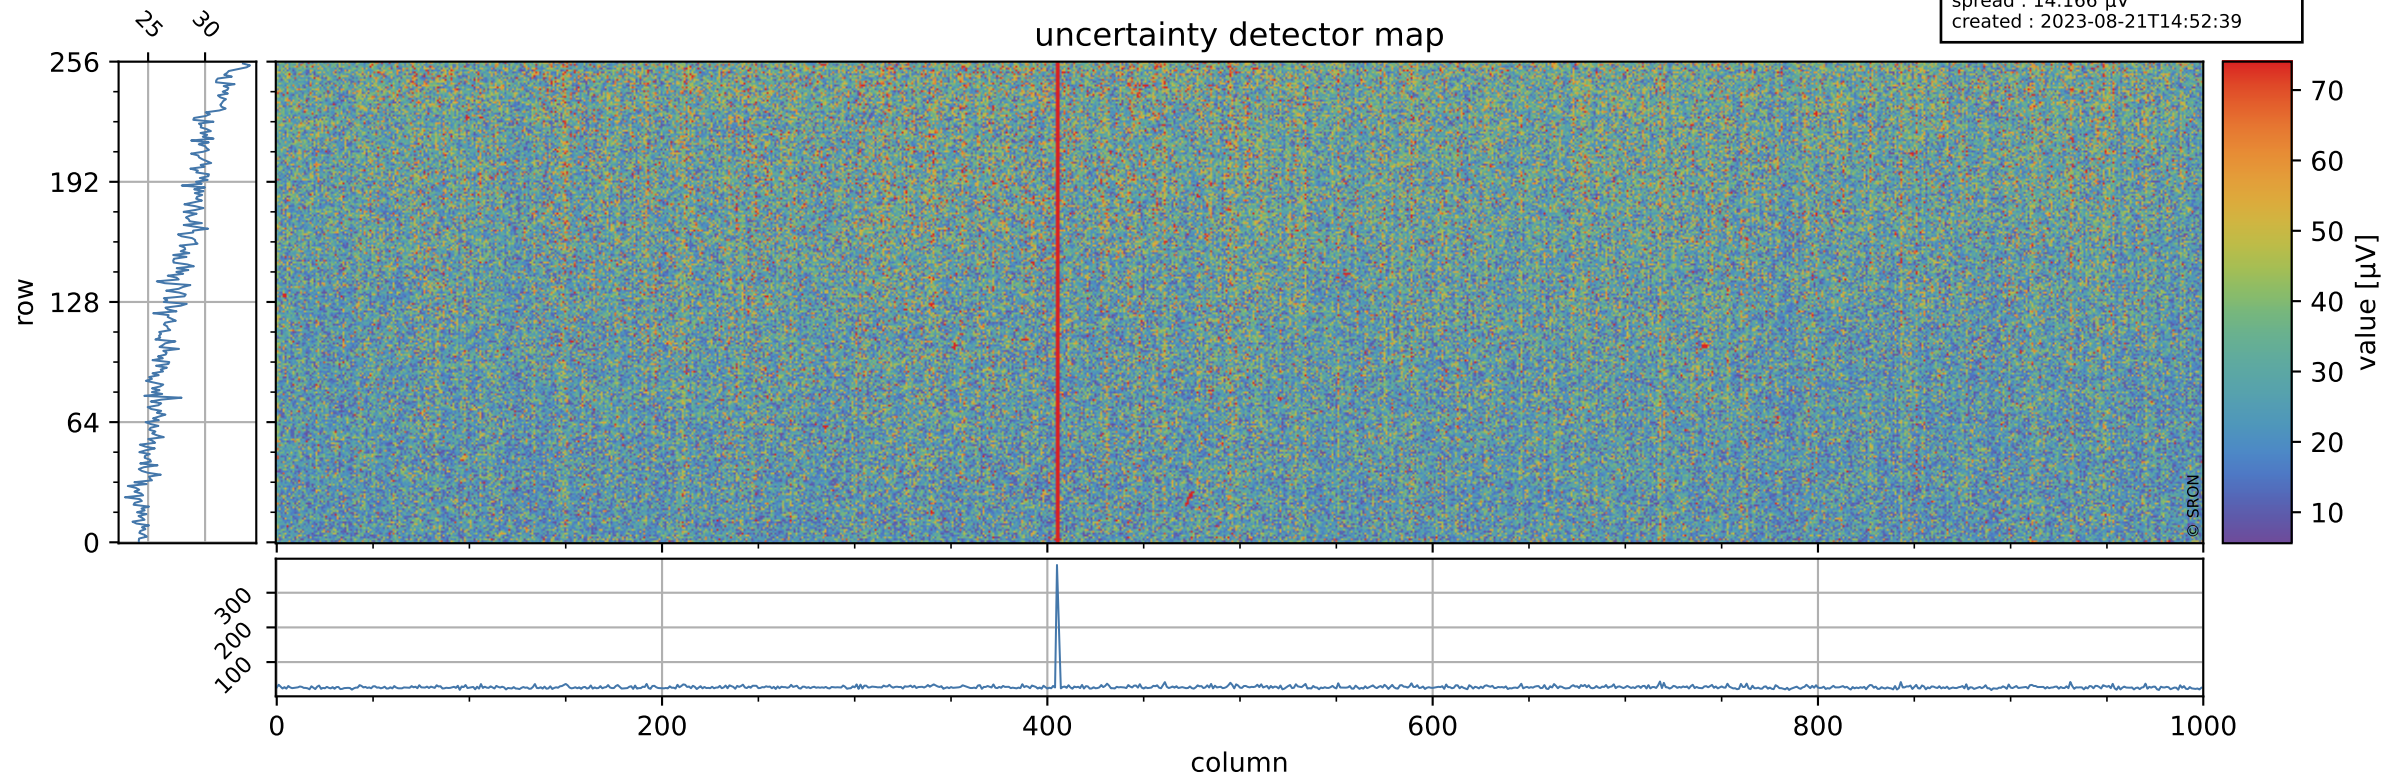

Tropomi SWIR offset (official)

orbits : 19 in [16927, 16972]
coverage : 2021-01-18 / 2021-01-21
median : 0.52595 V
spread : 0.03591 V
created : 2023-08-21T14:52:38

value detector map

Tropomi SWIR offset (official)

orbits : 19 in [16927, 16972]
coverage : 2021-01-18 / 2021-01-21
median : 27.815 μV
spread : 14.166 μV
created : 2023-08-21T14:52:39

Tropomi SWIR offset (official)

value compared with SWIR offset CKD

orbits : 19 in [16927, 16972]
coverage : 2021-01-18 / 2021-01-21
median : -0.062426 mV
spread : 0.39027 mV
created : 2023-08-21T14:52:39

Tropomi SWIR offset (official) ground-tracks of Sentinel-5P

orbits : 19 in [16927, 16972]
coverage : 2021-01-18 / 2021-01-21
created : 2023-08-21T14:52:40

Tropomi SWIR offset (official)

orbits : [2827, 16972]
coverage : 2018-04-30 / 2021-01-21
created : 2023-08-21T14:52:40

trend of detector median & temperatures