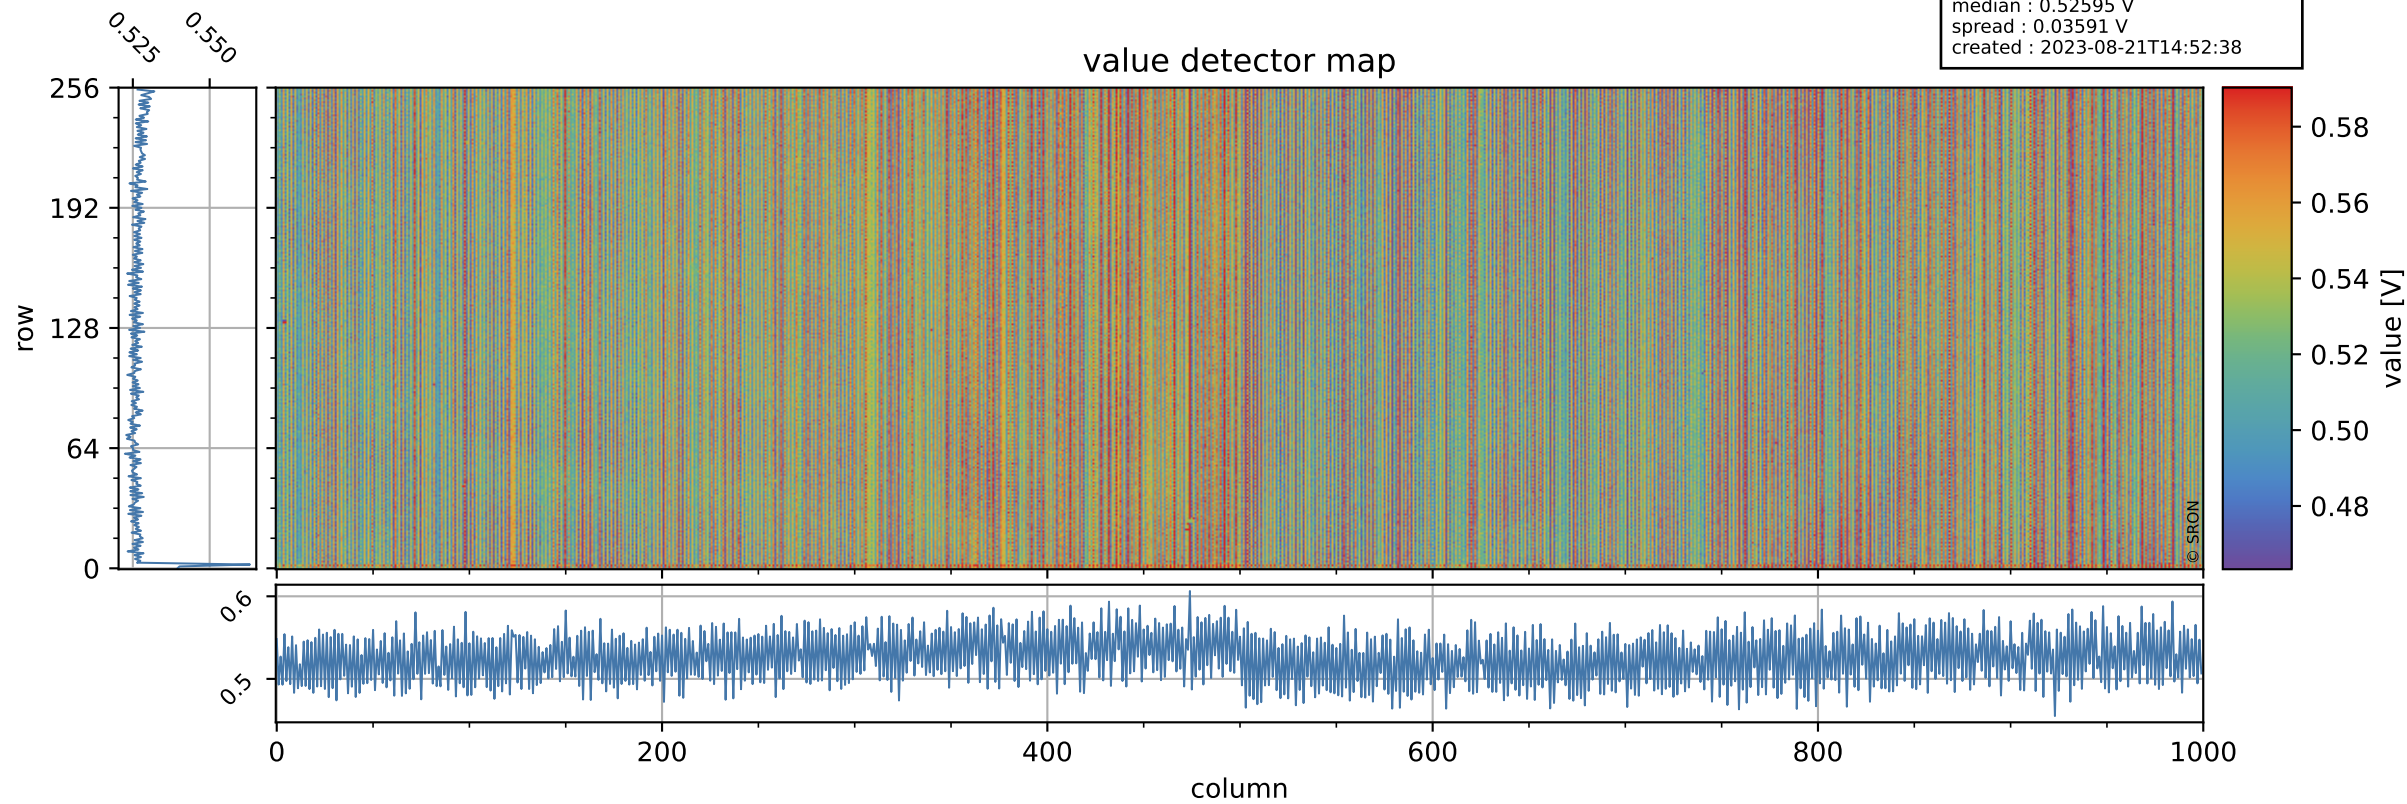

Tropomi SWIR offset (official)

orbits : 19 in [16927, 16972]
coverage : 2021-01-18 / 2021-01-21
median : 0.52595 V
spread : 0.03591 V
created : 2023-08-21T14:52:38

value detector map

Tropomi SWIR offset (official)

orbits : 19 in [16927, 16972]
coverage : 2021-01-18 / 2021-01-21
median : 27.815 μV
spread : 14.166 μV
created : 2023-08-21T14:52:39

Tropomi SWIR offset (official)

value compared with SWIR offset CKD

orbits : 19 in [16927, 16972]
coverage : 2021-01-18 / 2021-01-21
median : -0.062426 mV
spread : 0.39027 mV
created : 2023-08-21T14:52:39

Tropomi SWIR offset (official) ground-tracks of Sentinel-5P

orbits : 19 in [16927, 16972]
coverage : 2021-01-18 / 2021-01-21
created : 2023-08-21T14:52:40

Tropomi SWIR offset (official)

orbits : [2827, 16972]
coverage : 2018-04-30 / 2021-01-21
created : 2023-08-21T14:52:40

trend of detector median & temperatures