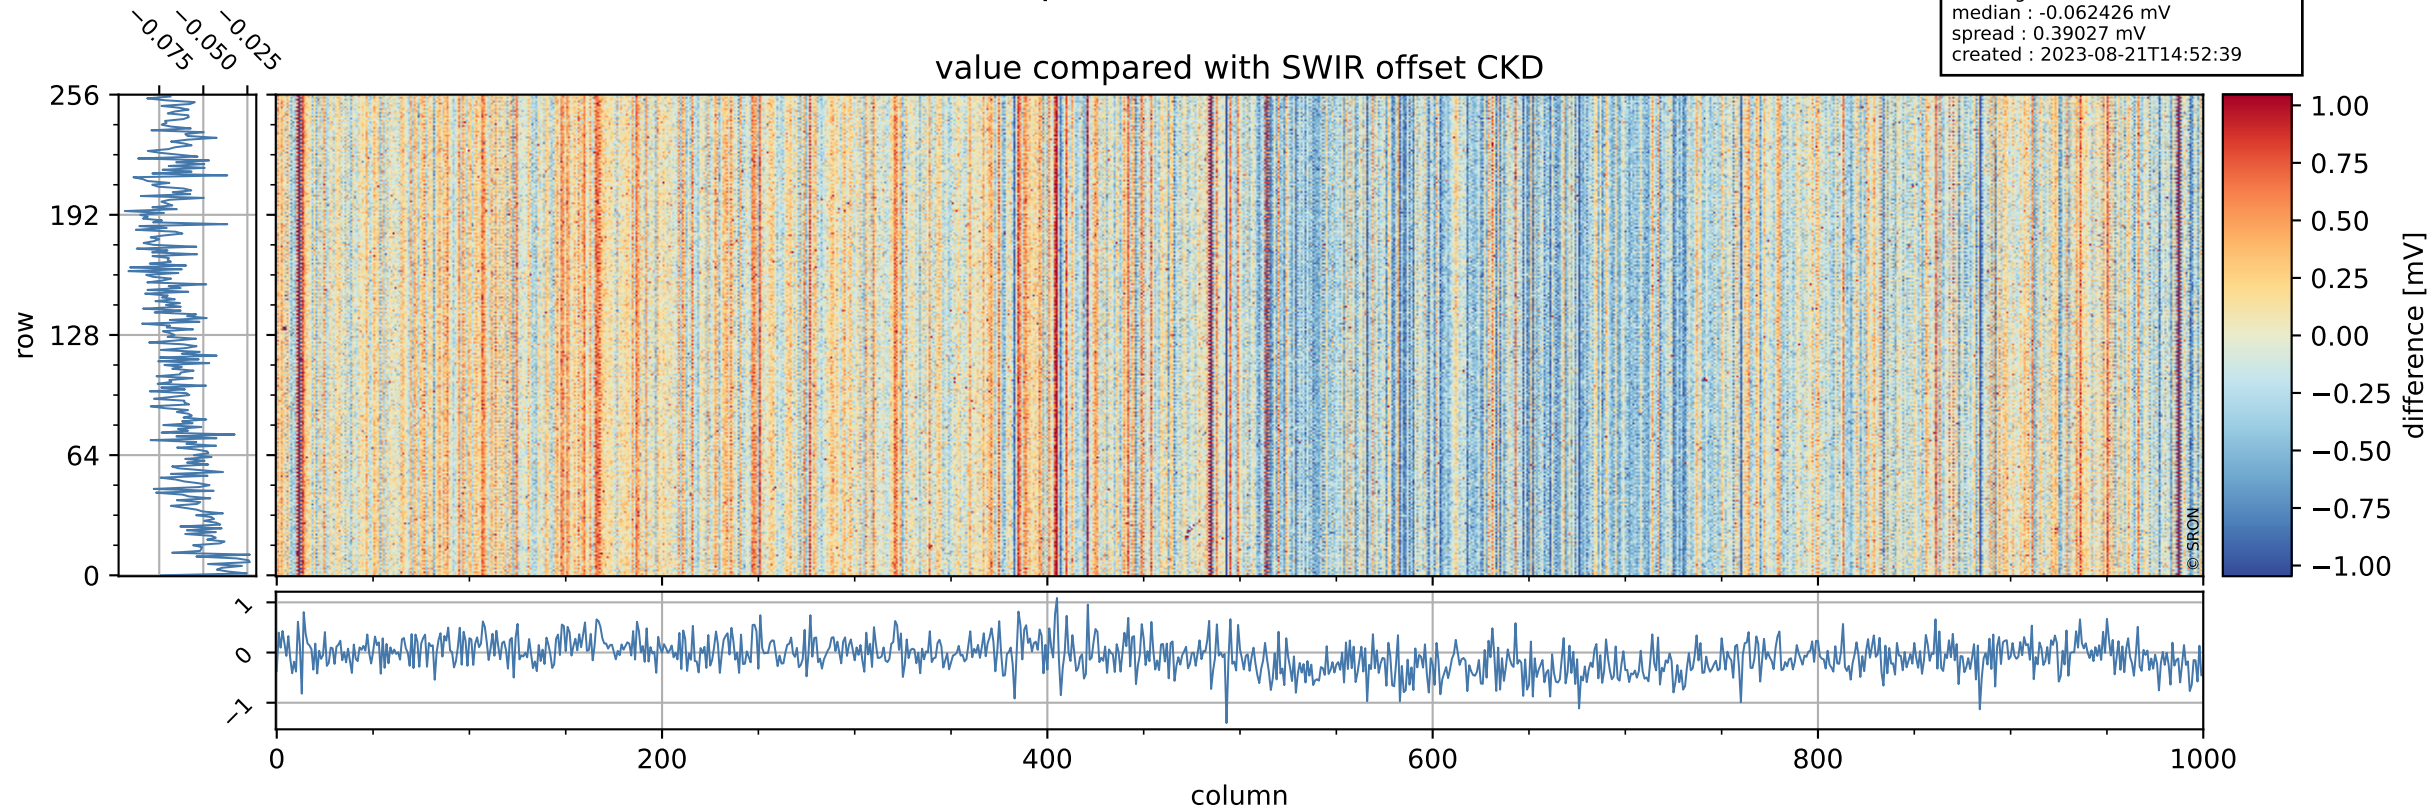

Tropomi SWIR offset (official)

orbits : 19 in [16927, 16972]
coverage : 2021-01-18 / 2021-01-21
median : 0.52595 V
spread : 0.03591 V
created : 2023-08-21T14:52:38

value detector map

Tropomi SWIR offset (official)

orbits : 19 in [16927, 16972]
coverage : 2021-01-18 / 2021-01-21
median : 27.815 μV
spread : 14.166 μV
created : 2023-08-21T14:52:39

Tropomi SWIR offset (official)

value compared with SWIR offset CKD

orbits : 19 in [16927, 16972]
coverage : 2021-01-18 / 2021-01-21
median : -0.062426 mV
spread : 0.39027 mV
created : 2023-08-21T14:52:39

Tropomi SWIR offset (official) ground-tracks of Sentinel-5P

orbits : 19 in [16927, 16972]
coverage : 2021-01-18 / 2021-01-21
created : 2023-08-21T14:52:40

Tropomi SWIR offset (official)

orbits : [2827, 16972]
coverage : 2018-04-30 / 2021-01-21
created : 2023-08-21T14:52:40

trend of detector median & temperatures