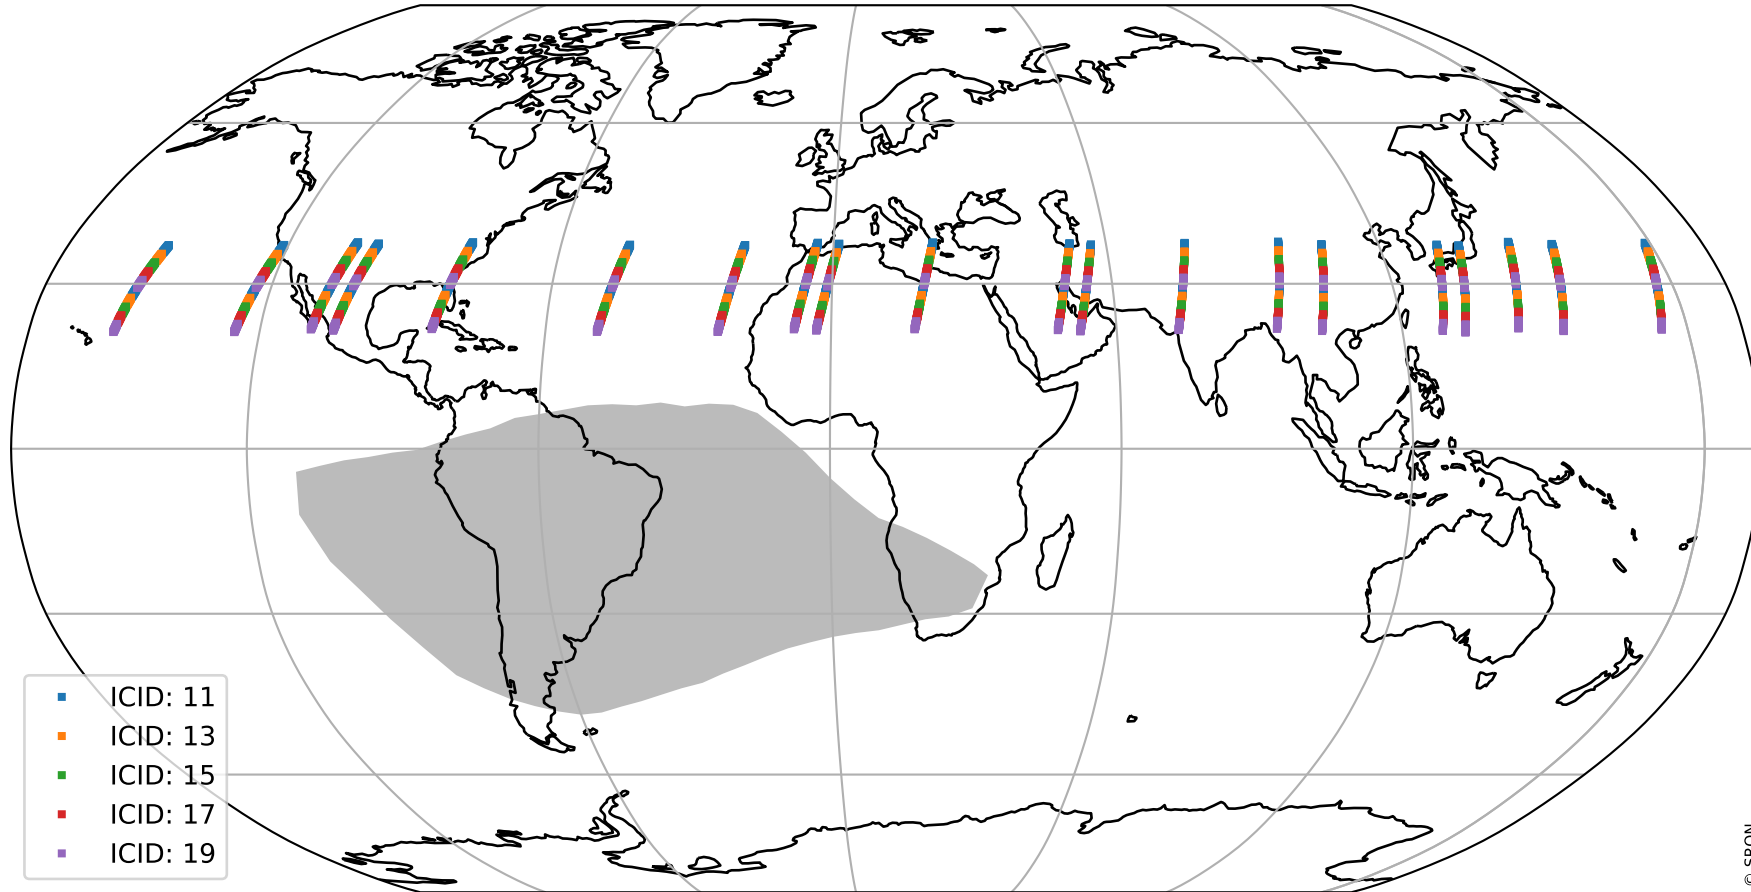

Tropomi SWIR offset (official)

orbits : 20 in [16942, 16987]
coverage : 2021-01-19 / 2021-01-22
median : 0.52595 V
spread : 0.035908 V
created : 2023-08-21T14:52:41

value detector map

Tropomi SWIR offset (official)

orbits : 20 in [16942, 16987]
coverage : 2021-01-19 / 2021-01-22
median : 27.46 μV
spread : 14.051 μV
created : 2023-08-21T14:52:42

Tropomi SWIR offset (official)

orbits : 20 in [16942, 16987]
coverage : 2021-01-19 / 2021-01-22
median : -0.06147 mV
spread : 0.39086 mV
created : 2023-08-21T14:52:42

value compared with SWIR offset CKD

Tropomi SWIR offset (official) ground-tracks of Sentinel-5P

orbits : 20 in [16942, 16987]
coverage : 2021-01-19 / 2021-01-22
created : 2023-08-21T14:52:42

Tropomi SWIR offset (official)

orbits : [2827, 16987]
coverage : 2018-04-30 / 2021-01-22
created : 2023-08-21T14:52:43

trend of detector median & temperatures