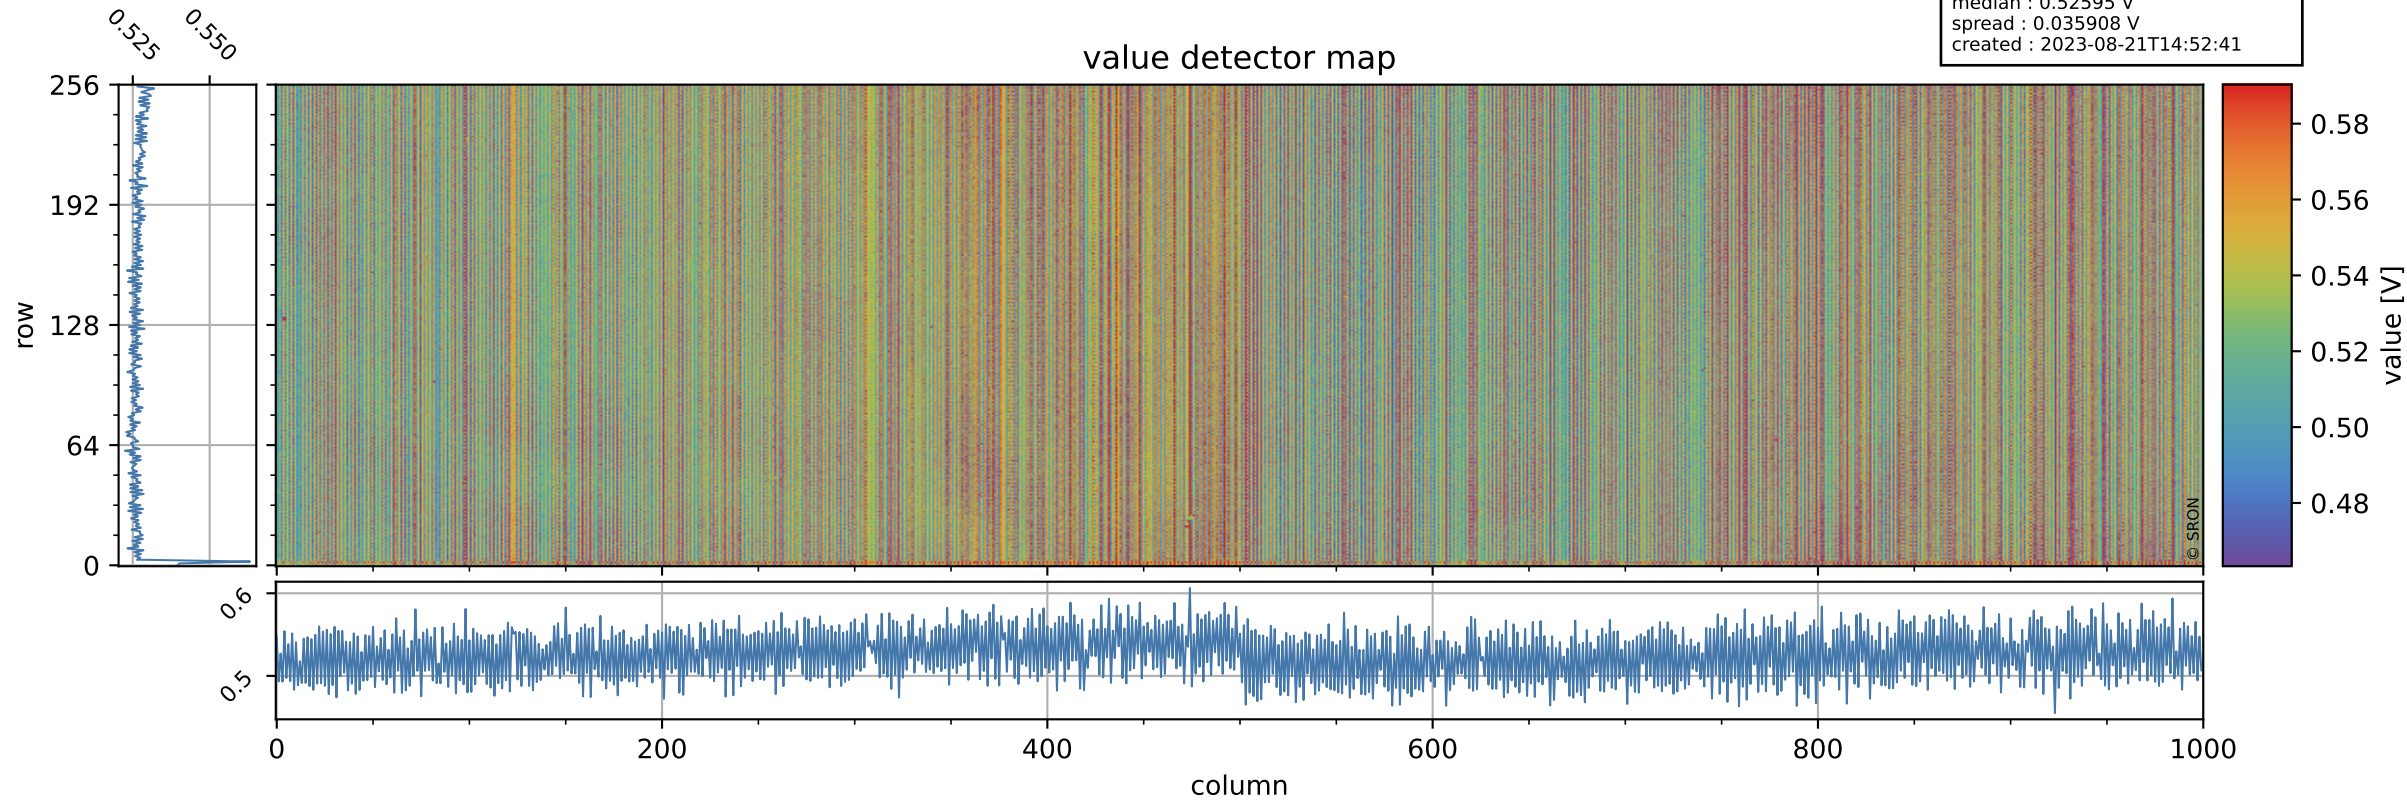

Tropomi SWIR offset (official)

orbits : 20 in [16942, 16987]
coverage : 2021-01-19 / 2021-01-22
median : 0.52595 V
spread : 0.035908 V
created : 2023-08-21T14:52:41

value detector map

Tropomi SWIR offset (official)

orbits : 20 in [16942, 16987]
coverage : 2021-01-19 / 2021-01-22
median : 27.46 μV
spread : 14.051 μV
created : 2023-08-21T14:52:42

Tropomi SWIR offset (official)

orbits : 20 in [16942, 16987]
coverage : 2021-01-19 / 2021-01-22
median : -0.06147 mV
spread : 0.39086 mV
created : 2023-08-21T14:52:42

value compared with SWIR offset CKD

Tropomi SWIR offset (official) ground-tracks of Sentinel-5P

orbits : 20 in [16942, 16987]
coverage : 2021-01-19 / 2021-01-22
created : 2023-08-21T14:52:42

Tropomi SWIR offset (official)

orbits : [2827, 16987]
coverage : 2018-04-30 / 2021-01-22
created : 2023-08-21T14:52:43

trend of detector median & temperatures