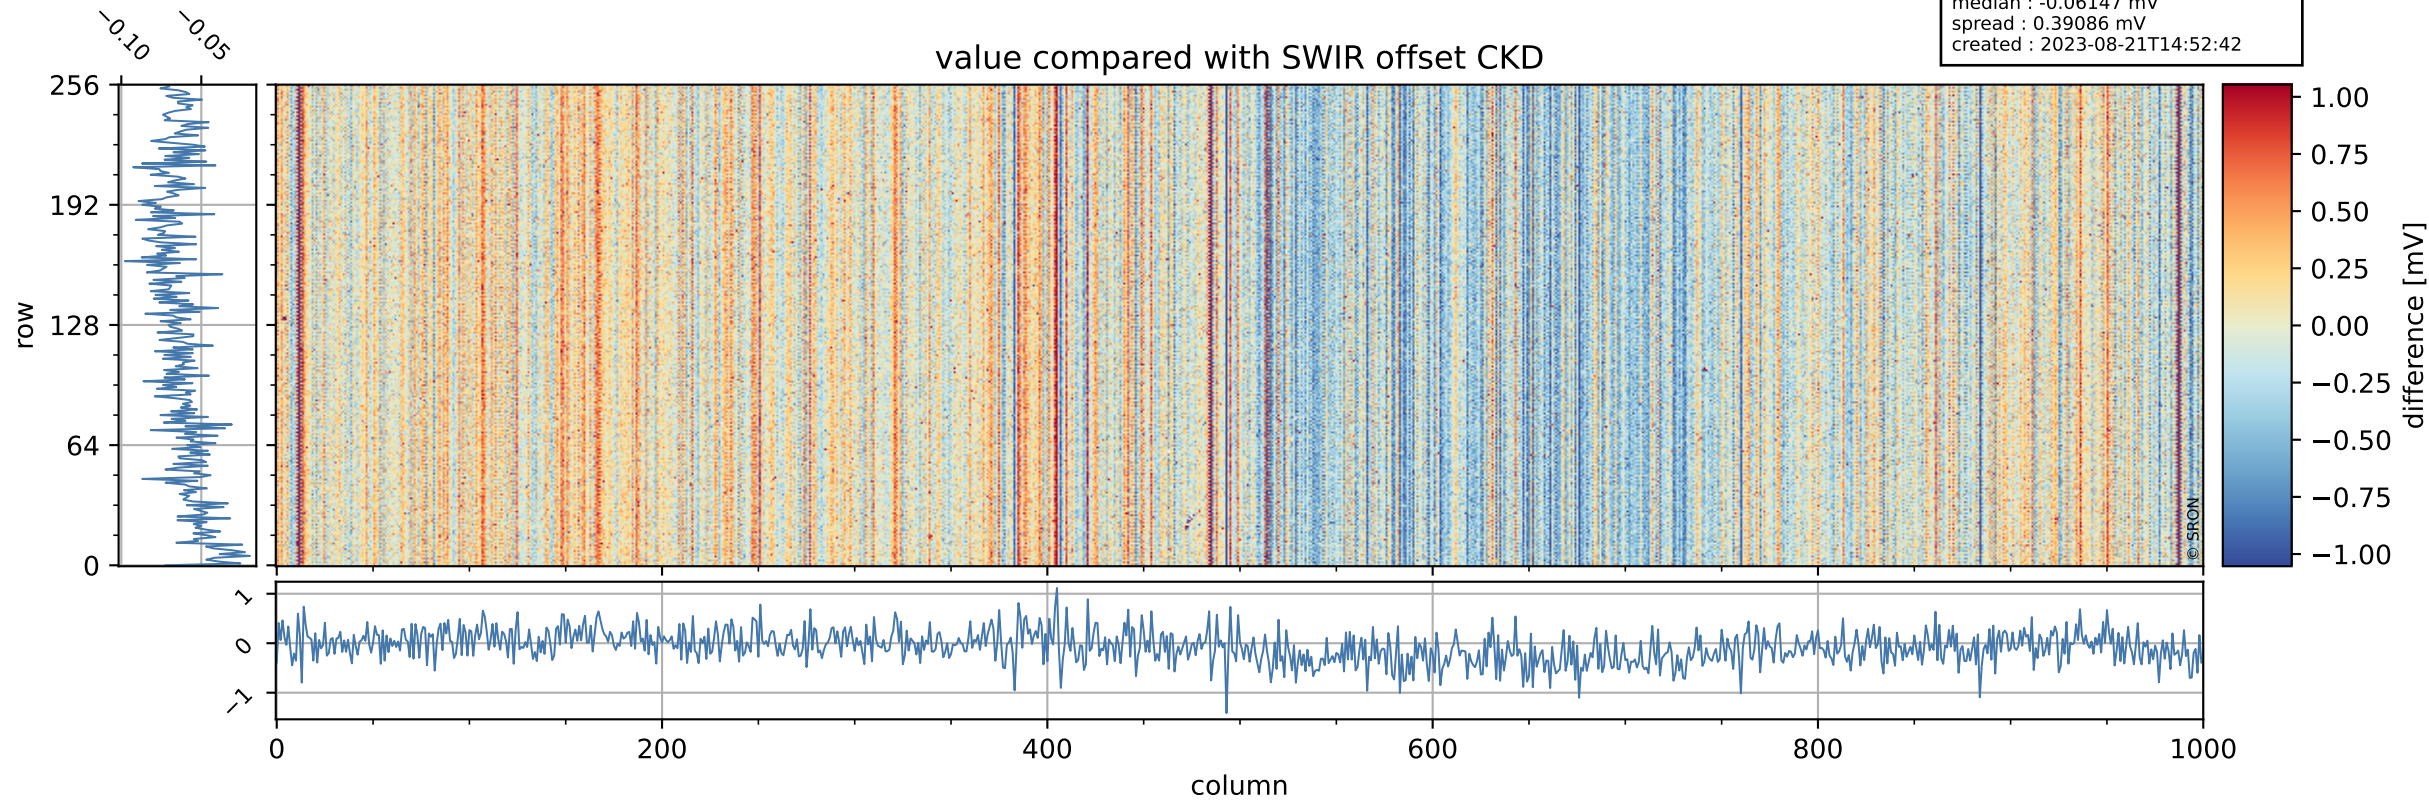

Tropomi SWIR offset (official)

orbits : 20 in [16942, 16987]
coverage : 2021-01-19 / 2021-01-22
median : 0.52595 V
spread : 0.035908 V
created : 2023-08-21T14:52:41

value detector map

Tropomi SWIR offset (official)

orbits : 20 in [16942, 16987]
coverage : 2021-01-19 / 2021-01-22
median : 27.46 μV
spread : 14.051 μV
created : 2023-08-21T14:52:42

Tropomi SWIR offset (official)

orbits : 20 in [16942, 16987]
coverage : 2021-01-19 / 2021-01-22
median : -0.06147 mV
spread : 0.39086 mV
created : 2023-08-21T14:52:42

value compared with SWIR offset CKD

Tropomi SWIR offset (official) ground-tracks of Sentinel-5P

orbits : 20 in [16942, 16987]
coverage : 2021-01-19 / 2021-01-22
created : 2023-08-21T14:52:42

Tropomi SWIR offset (official)

orbits : [2827, 16987]
coverage : 2018-04-30 / 2021-01-22
created : 2023-08-21T14:52:43

trend of detector median & temperatures