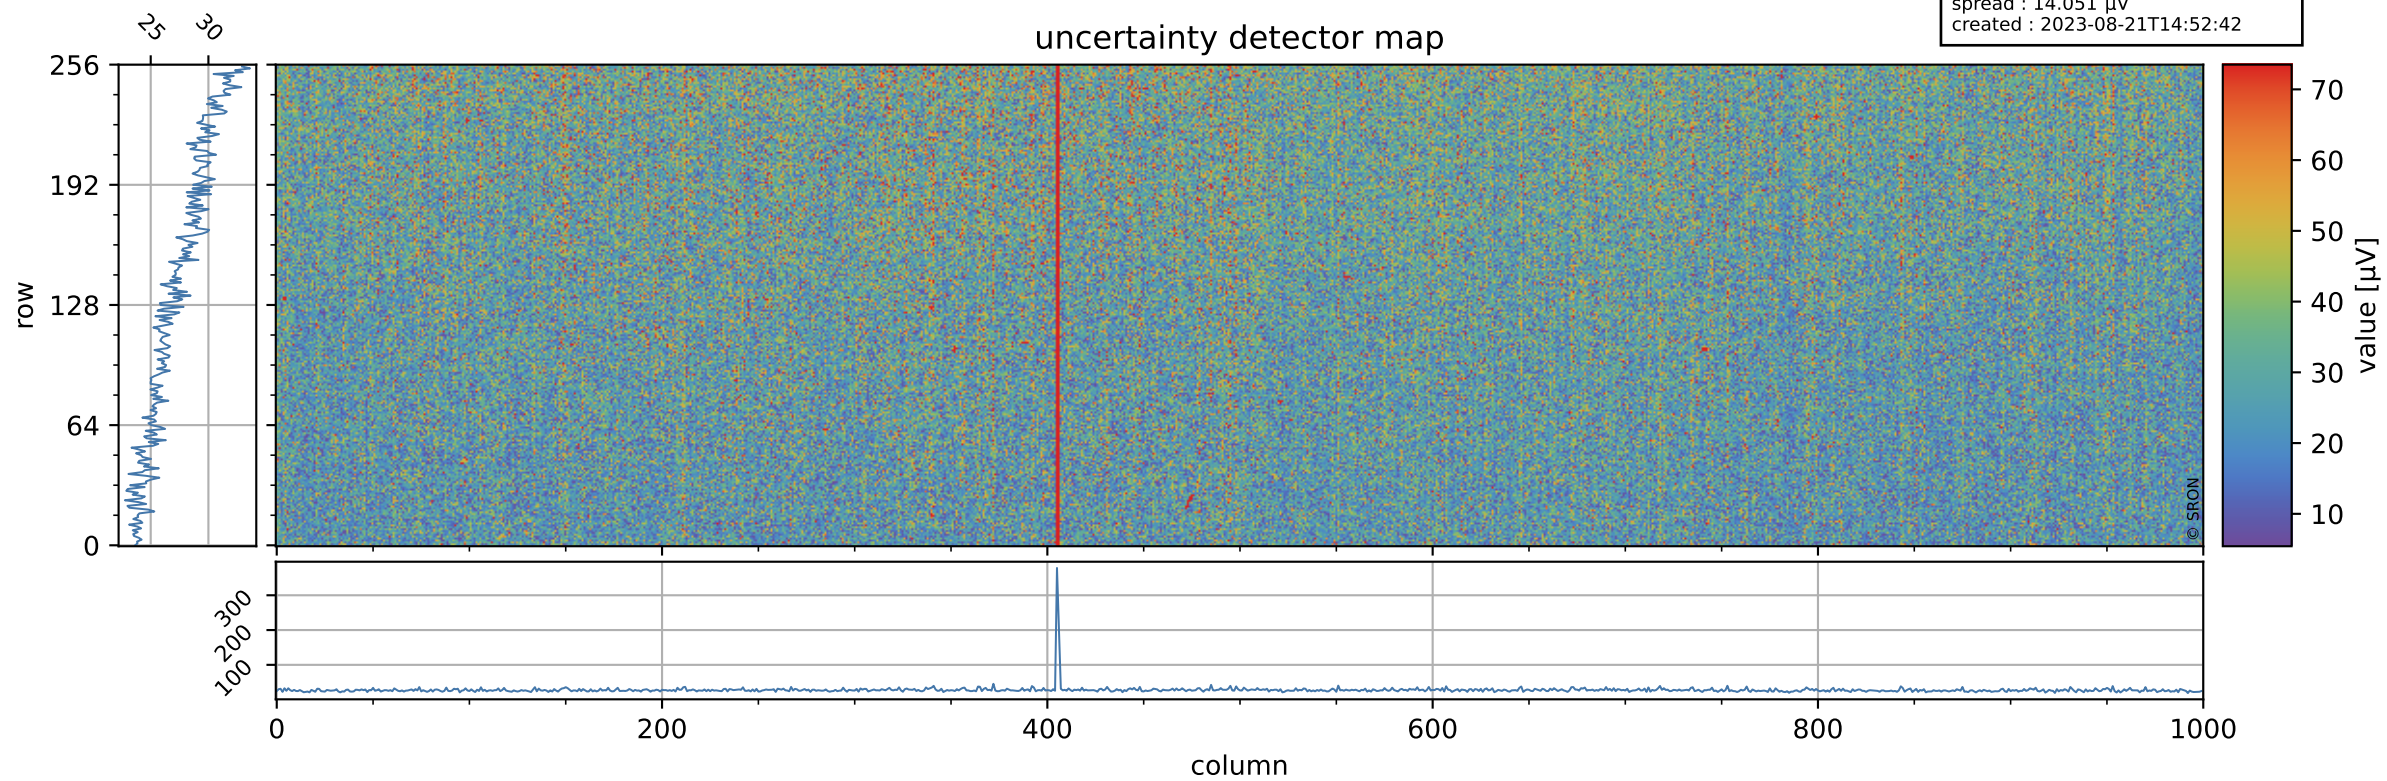

Tropomi SWIR offset (official)

orbits : 20 in [16942, 16987]
coverage : 2021-01-19 / 2021-01-22
median : 0.52595 V
spread : 0.035908 V
created : 2023-08-21T14:52:41

value detector map

Tropomi SWIR offset (official)

orbits : 20 in [16942, 16987]
coverage : 2021-01-19 / 2021-01-22
median : 27.46 μV
spread : 14.051 μV
created : 2023-08-21T14:52:42

Tropomi SWIR offset (official)

orbits : 20 in [16942, 16987]
coverage : 2021-01-19 / 2021-01-22
median : -0.06147 mV
spread : 0.39086 mV
created : 2023-08-21T14:52:42

value compared with SWIR offset CKD

Tropomi SWIR offset (official) ground-tracks of Sentinel-5P

orbits : 20 in [16942, 16987]
coverage : 2021-01-19 / 2021-01-22
created : 2023-08-21T14:52:42

Tropomi SWIR offset (official)

orbits : [2827, 16987]
coverage : 2018-04-30 / 2021-01-22
created : 2023-08-21T14:52:43

trend of detector median & temperatures