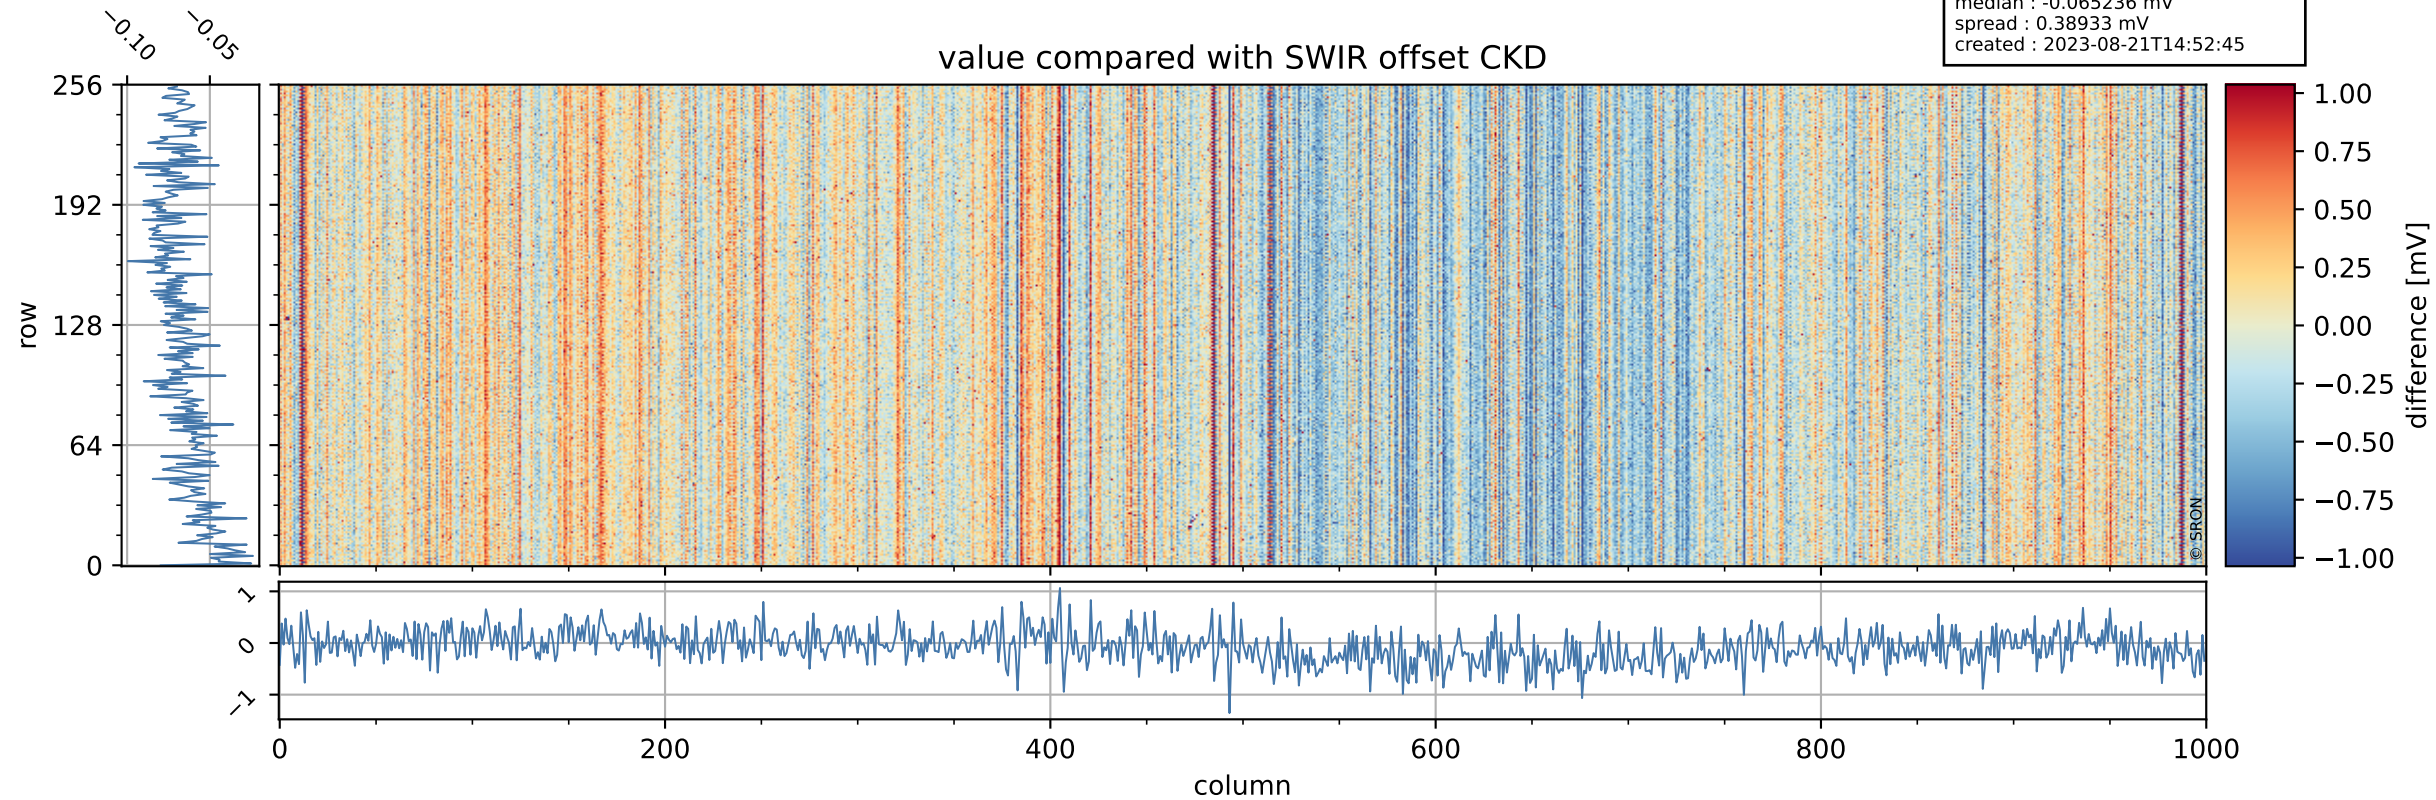

Tropomi SWIR offset (official)

orbits : 19 in [16957, 17002]
coverage : 2021-01-20 / 2021-01-23
median : 0.52595 V
spread : 0.035906 V
created : 2023-08-21T14:52:44

value detector map

Tropomi SWIR offset (official)

orbits : 19 in [16957, 17002]
coverage : 2021-01-20 / 2021-01-23
median : 28.173 μV
spread : 14.304 μV
created : 2023-08-21T14:52:45

Tropomi SWIR offset (official)

value compared with SWIR offset CKD

orbits : 19 in [16957, 17002]
coverage : 2021-01-20 / 2021-01-23
median : -0.065236 mV
spread : 0.38933 mV
created : 2023-08-21T14:52:45

Tropomi SWIR offset (official) ground-tracks of Sentinel-5P

orbits : 19 in [16957, 17002]
coverage : 2021-01-20 / 2021-01-23
created : 2023-08-21T14:52:46

Tropomi SWIR offset (official)

orbits : [2827, 17002]
coverage : 2018-04-30 / 2021-01-23
created : 2023-08-21T14:52:46

trend of detector median & temperatures