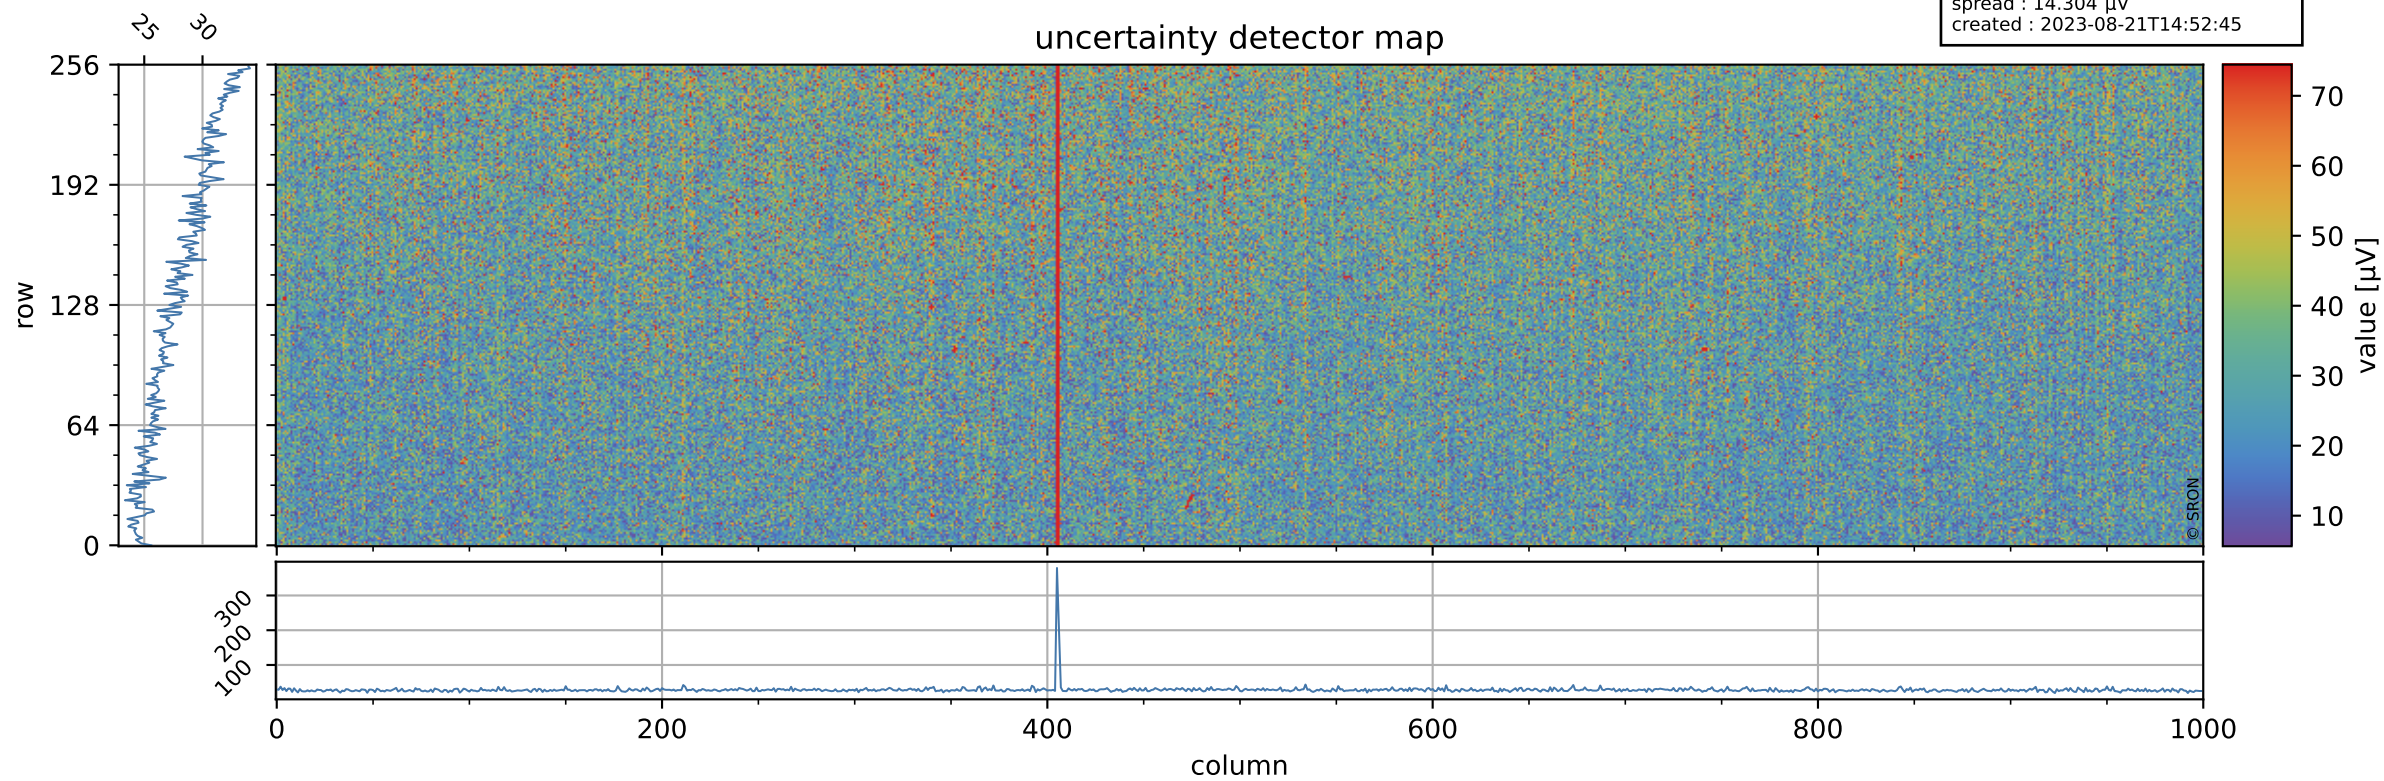

Tropomi SWIR offset (official)

orbits : 19 in [16957, 17002]
coverage : 2021-01-20 / 2021-01-23
median : 0.52595 V
spread : 0.035906 V
created : 2023-08-21T14:52:44

value detector map

Tropomi SWIR offset (official)

orbits : 19 in [16957, 17002]
coverage : 2021-01-20 / 2021-01-23
median : 28.173 μV
spread : 14.304 μV
created : 2023-08-21T14:52:45

Tropomi SWIR offset (official)

value compared with SWIR offset CKD

orbits : 19 in [16957, 17002]
coverage : 2021-01-20 / 2021-01-23
median : -0.065236 mV
spread : 0.38933 mV
created : 2023-08-21T14:52:45

Tropomi SWIR offset (official) ground-tracks of Sentinel-5P

orbits : 19 in [16957, 17002]
coverage : 2021-01-20 / 2021-01-23
created : 2023-08-21T14:52:46

Tropomi SWIR offset (official)

orbits : [2827, 17002]
coverage : 2018-04-30 / 2021-01-23
created : 2023-08-21T14:52:46

trend of detector median & temperatures