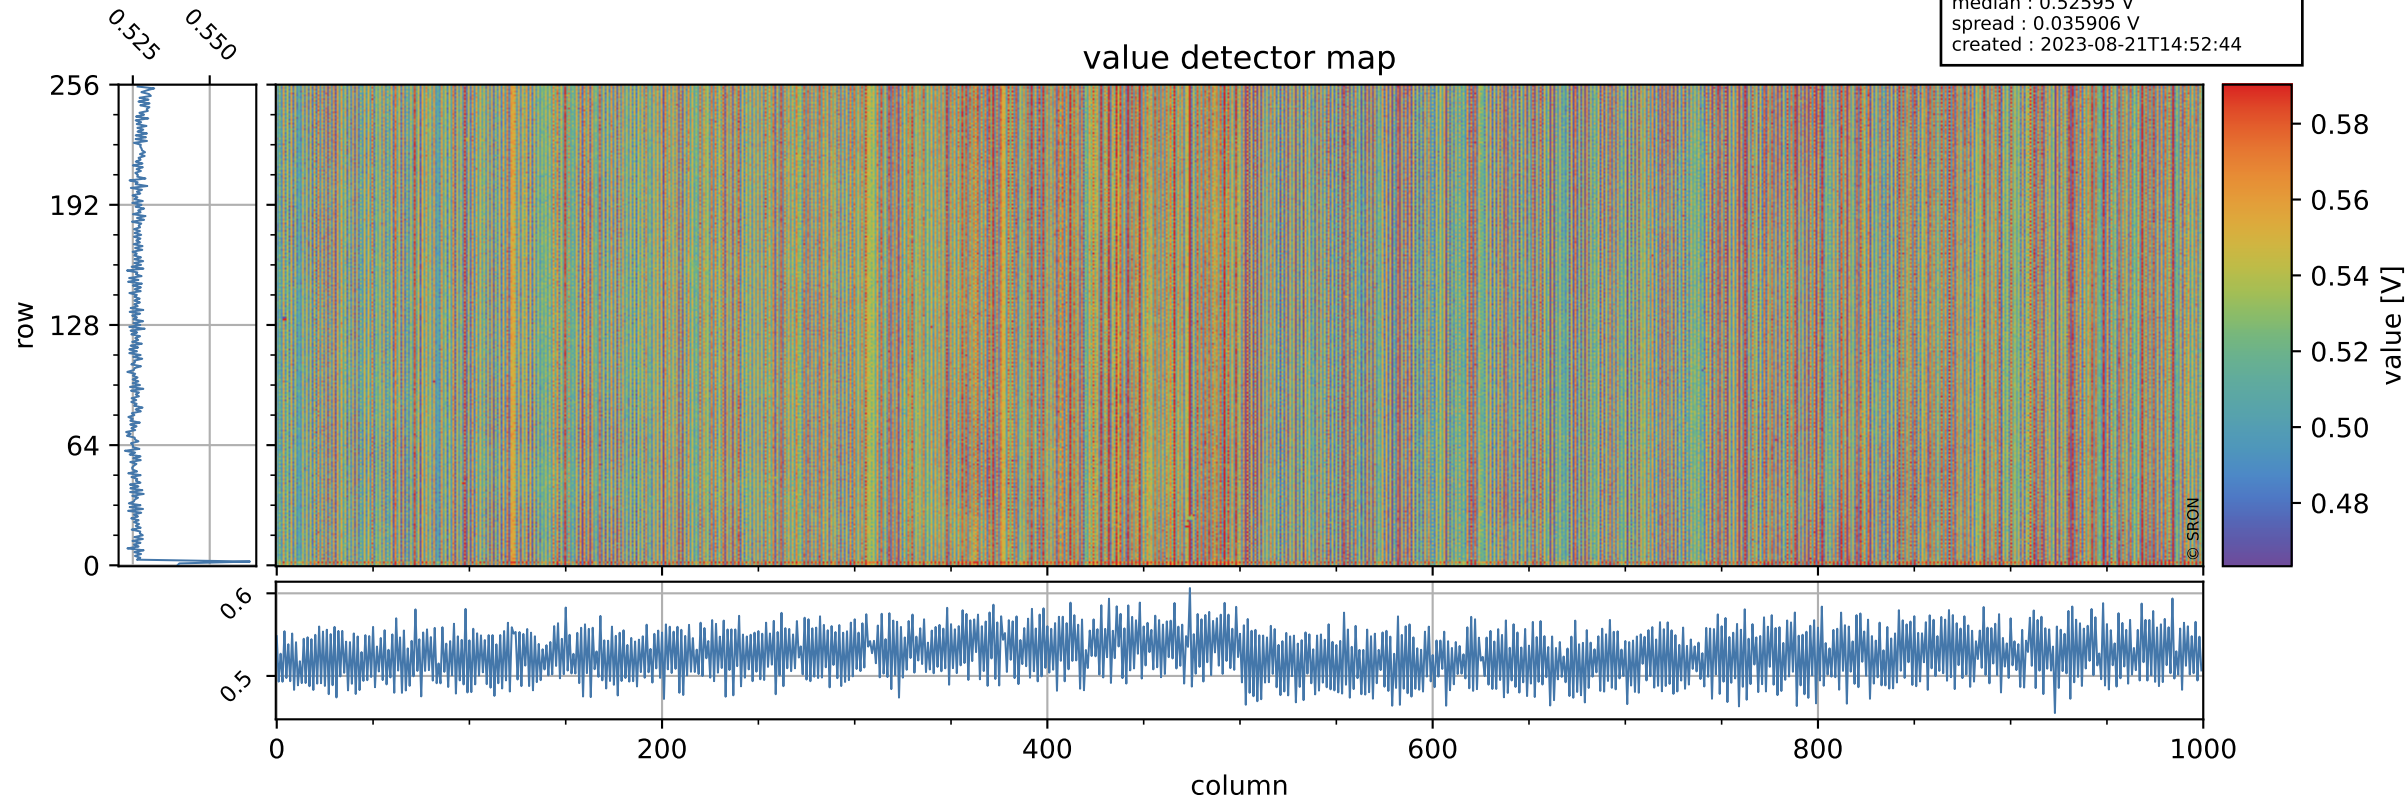

Tropomi SWIR offset (official)

orbits : 19 in [16957, 17002]
coverage : 2021-01-20 / 2021-01-23
median : 0.52595 V
spread : 0.035906 V
created : 2023-08-21T14:52:44

value detector map

Tropomi SWIR offset (official)

orbits : 19 in [16957, 17002]
coverage : 2021-01-20 / 2021-01-23
median : 28.173 μV
spread : 14.304 μV
created : 2023-08-21T14:52:45

Tropomi SWIR offset (official)

value compared with SWIR offset CKD

orbits : 19 in [16957, 17002]
coverage : 2021-01-20 / 2021-01-23
median : -0.065236 mV
spread : 0.38933 mV
created : 2023-08-21T14:52:45

Tropomi SWIR offset (official) ground-tracks of Sentinel-5P

orbits : 19 in [16957, 17002]
coverage : 2021-01-20 / 2021-01-23
created : 2023-08-21T14:52:46

Tropomi SWIR offset (official)

orbits : [2827, 17002]
coverage : 2018-04-30 / 2021-01-23
created : 2023-08-21T14:52:46

trend of detector median & temperatures