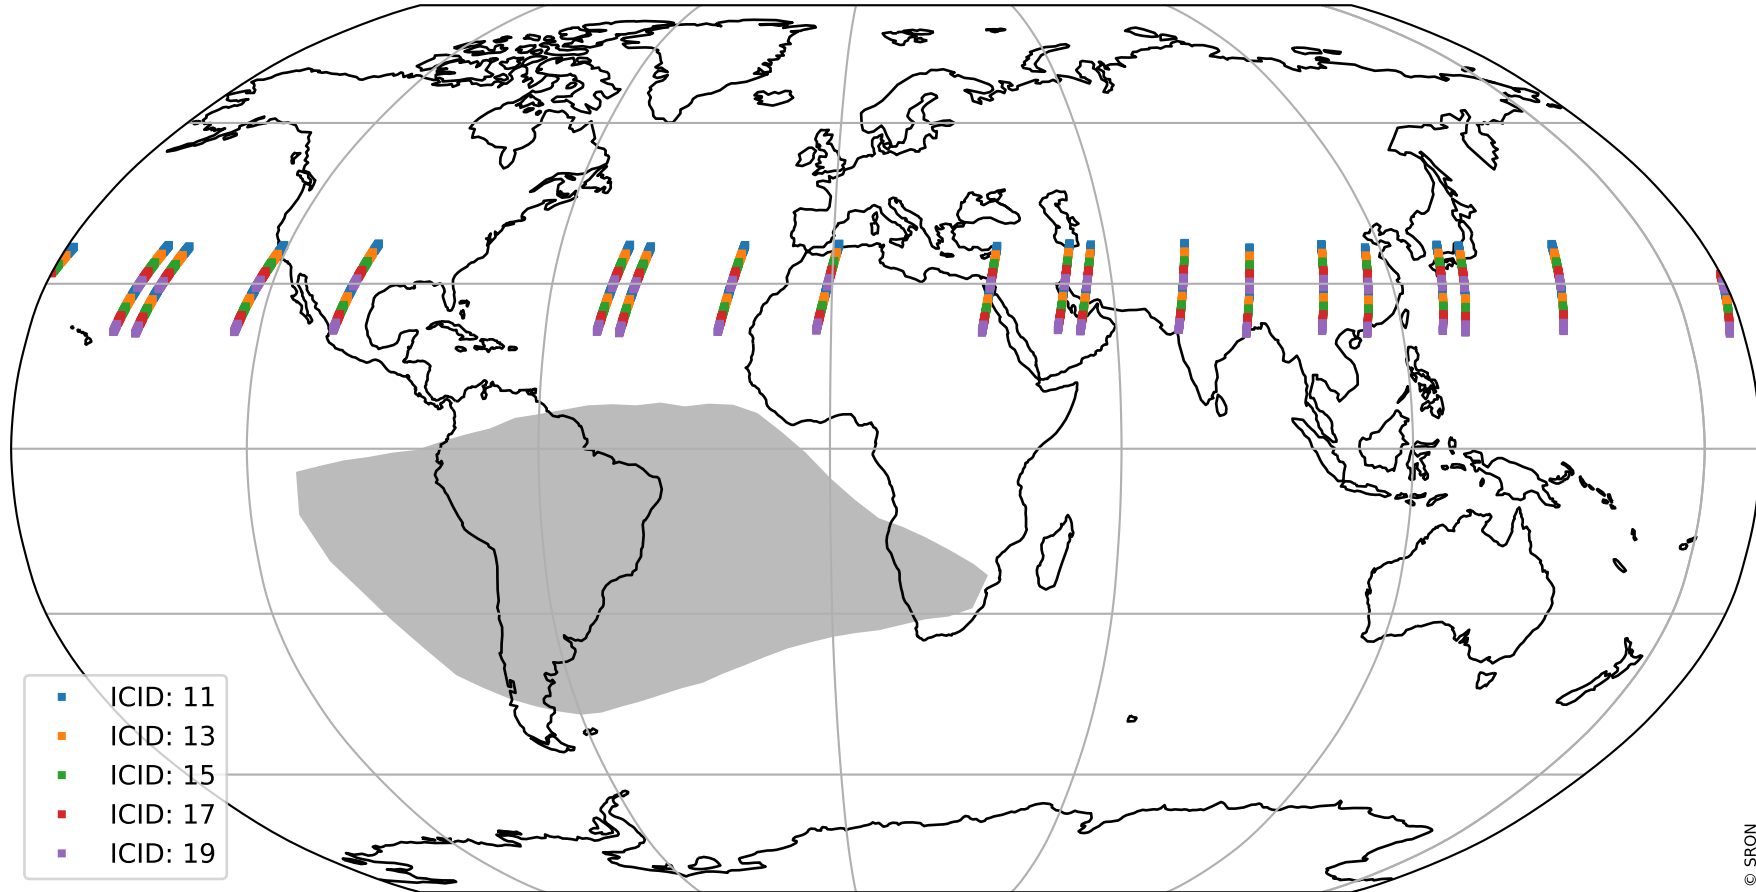

Tropomi SWIR offset (official)

orbits : 19 in [16957, 17002]
coverage : 2021-01-20 / 2021-01-23
median : 0.52595 V
spread : 0.035906 V
created : 2023-08-21T14:52:44

value detector map

Tropomi SWIR offset (official)

orbits : 19 in [16957, 17002]
coverage : 2021-01-20 / 2021-01-23
median : 28.173 μV
spread : 14.304 μV
created : 2023-08-21T14:52:45

Tropomi SWIR offset (official)

value compared with SWIR offset CKD

orbits : 19 in [16957, 17002]
coverage : 2021-01-20 / 2021-01-23
median : -0.065236 mV
spread : 0.38933 mV
created : 2023-08-21T14:52:45

Tropomi SWIR offset (official) ground-tracks of Sentinel-5P

orbits : 19 in [16957, 17002]
coverage : 2021-01-20 / 2021-01-23
created : 2023-08-21T14:52:46

Tropomi SWIR offset (official)

orbits : [2827, 17002]
coverage : 2018-04-30 / 2021-01-23
created : 2023-08-21T14:52:46

trend of detector median & temperatures