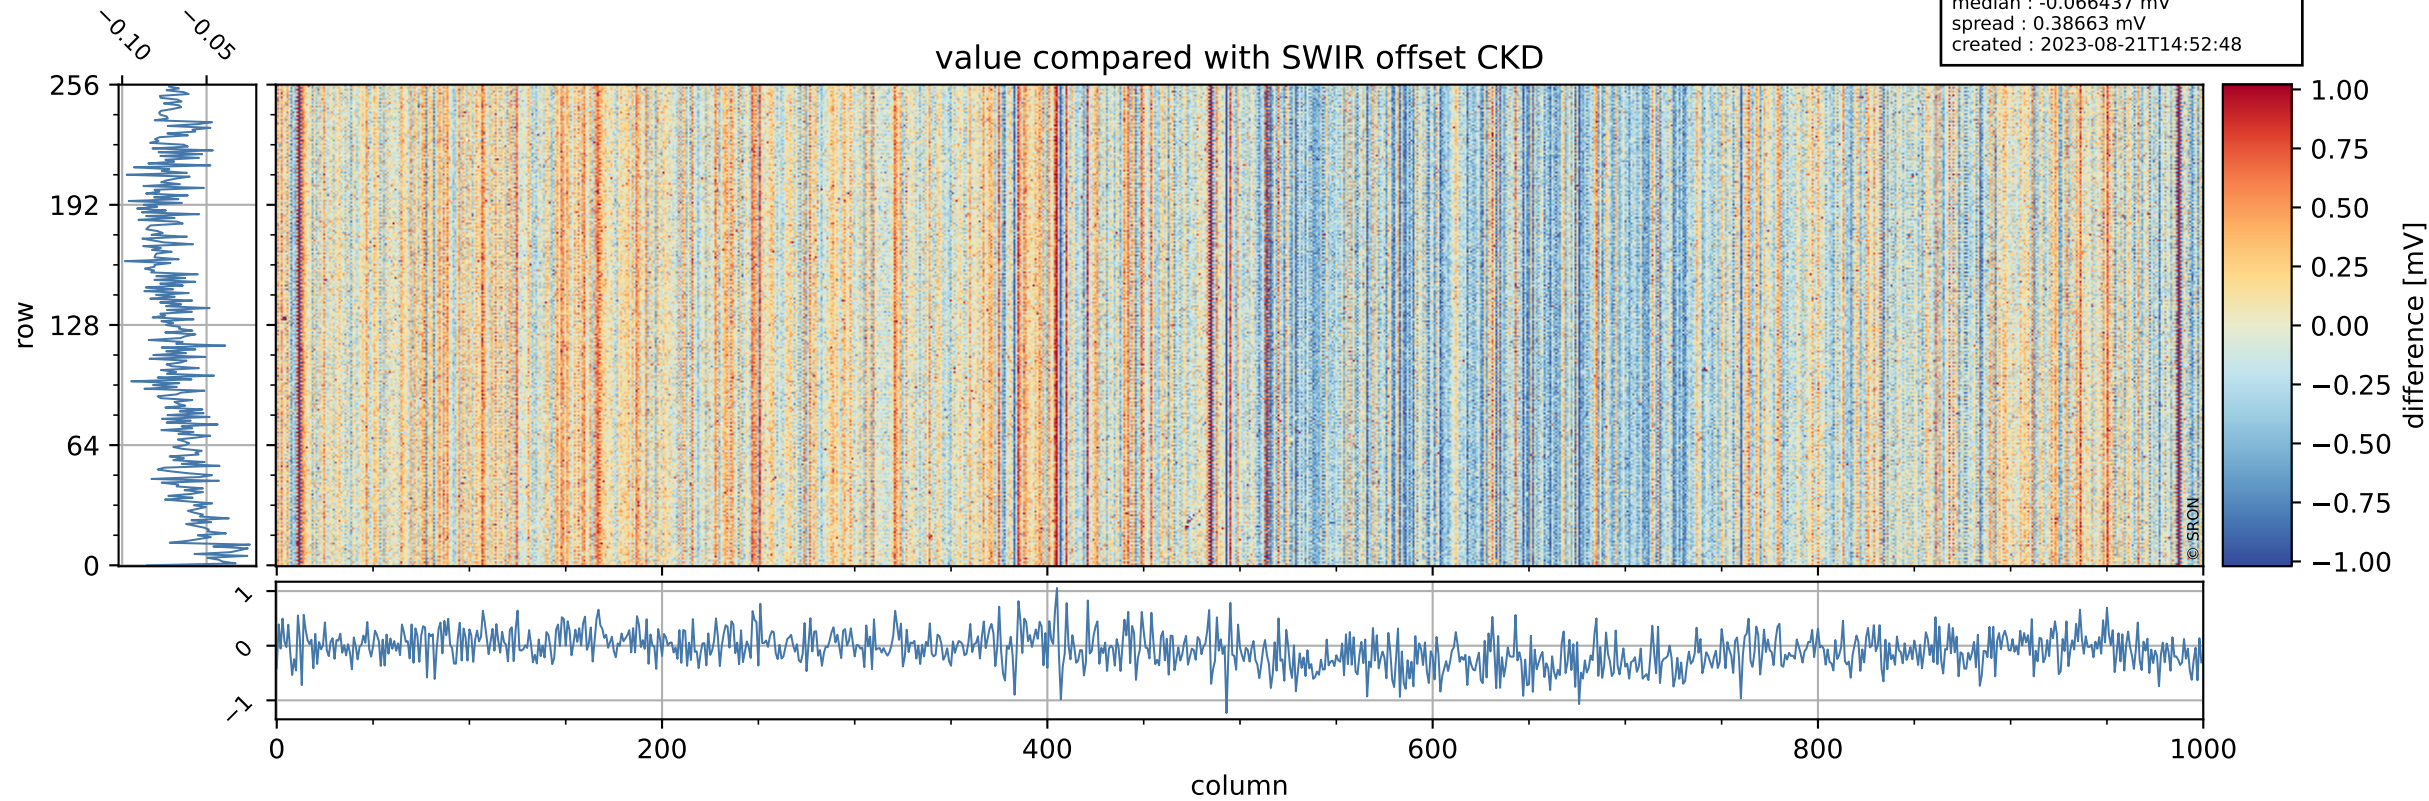

Tropomi SWIR offset (official)

orbits : 20 in [16972, 17017]
coverage : 2021-01-21 / 2021-01-24
median : 0.52594 V
spread : 0.035904 V
created : 2023-08-21T14:52:47

Tropomi SWIR offset (official)

orbits : 20 in [16972, 17017]
coverage : 2021-01-21 / 2021-01-24
median : 27.972 μV
spread : 14.265 μV
created : 2023-08-21T14:52:48

Tropomi SWIR offset (official)

orbits : 20 in [16972, 17017]
coverage : 2021-01-21 / 2021-01-24
median : -0.066437 mV
spread : 0.38663 mV
created : 2023-08-21T14:52:48

value compared with SWIR offset CKD

Tropomi SWIR offset (official) ground-tracks of Sentinel-5P

orbits : 20 in [16972, 17017]
coverage : 2021-01-21 / 2021-01-24
created : 2023-08-21T14:52:49

Tropomi SWIR offset (official)

orbits : [2827, 17017]
coverage : 2018-04-30 / 2021-01-24
created : 2023-08-21T14:52:49

trend of detector median & temperatures