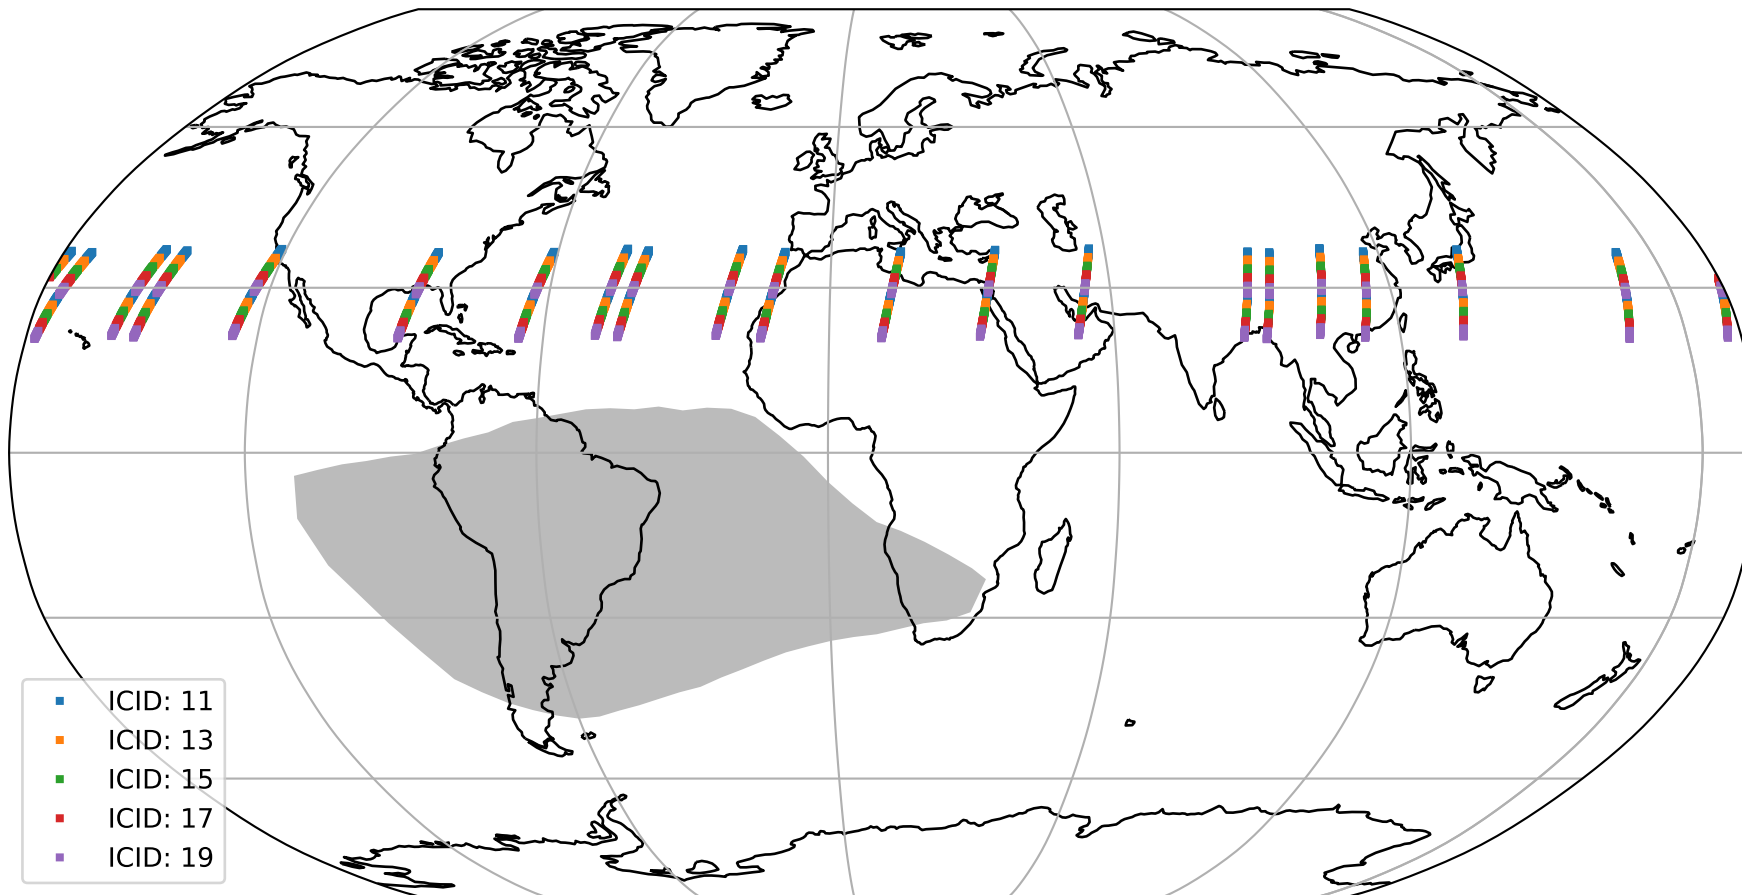

Tropomi SWIR offset (official)

orbits : 20 in [16972, 17017]
coverage : 2021-01-21 / 2021-01-24
median : 0.52594 V
spread : 0.035904 V
created : 2023-08-21T14:52:47

Tropomi SWIR offset (official)

orbits : 20 in [16972, 17017]
coverage : 2021-01-21 / 2021-01-24
median : 27.972 μV
spread : 14.265 μV
created : 2023-08-21T14:52:48

Tropomi SWIR offset (official)

orbits : 20 in [16972, 17017]
coverage : 2021-01-21 / 2021-01-24
median : -0.066437 mV
spread : 0.38663 mV
created : 2023-08-21T14:52:48

value compared with SWIR offset CKD

Tropomi SWIR offset (official) ground-tracks of Sentinel-5P

orbits : 20 in [16972, 17017]
coverage : 2021-01-21 / 2021-01-24
created : 2023-08-21T14:52:49

Tropomi SWIR offset (official)

orbits : [2827, 17017]
coverage : 2018-04-30 / 2021-01-24
created : 2023-08-21T14:52:49