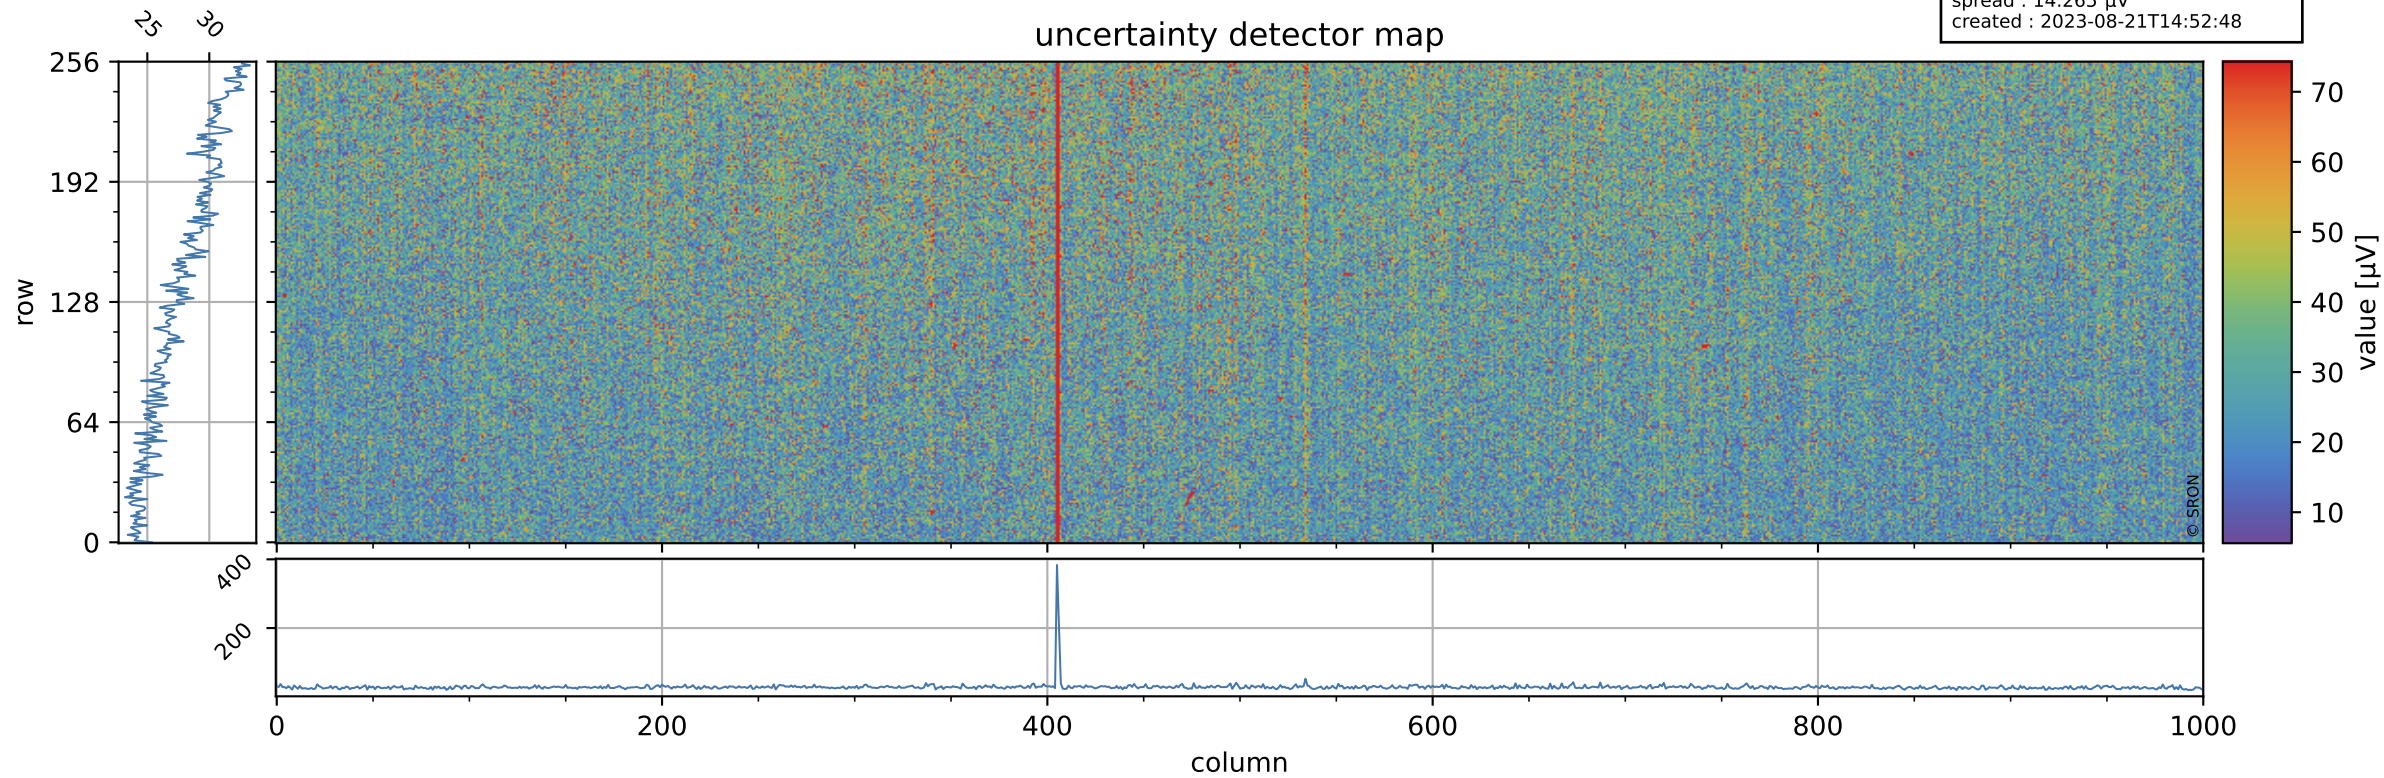

Tropomi SWIR offset (official)

orbits : 20 in [16972, 17017]
coverage : 2021-01-21 / 2021-01-24
median : 0.52594 V
spread : 0.035904 V
created : 2023-08-21T14:52:47

Tropomi SWIR offset (official)

orbits : 20 in [16972, 17017]
coverage : 2021-01-21 / 2021-01-24
median : 27.972 μV
spread : 14.265 μV
created : 2023-08-21T14:52:48

Tropomi SWIR offset (official)

orbits : 20 in [16972, 17017]
coverage : 2021-01-21 / 2021-01-24
median : -0.066437 mV
spread : 0.38663 mV
created : 2023-08-21T14:52:48

value compared with SWIR offset CKD

Tropomi SWIR offset (official) ground-tracks of Sentinel-5P

orbits : 20 in [16972, 17017]
coverage : 2021-01-21 / 2021-01-24
created : 2023-08-21T14:52:49

Tropomi SWIR offset (official)

orbits : [2827, 17017]
coverage : 2018-04-30 / 2021-01-24
created : 2023-08-21T14:52:49

trend of detector median & temperatures