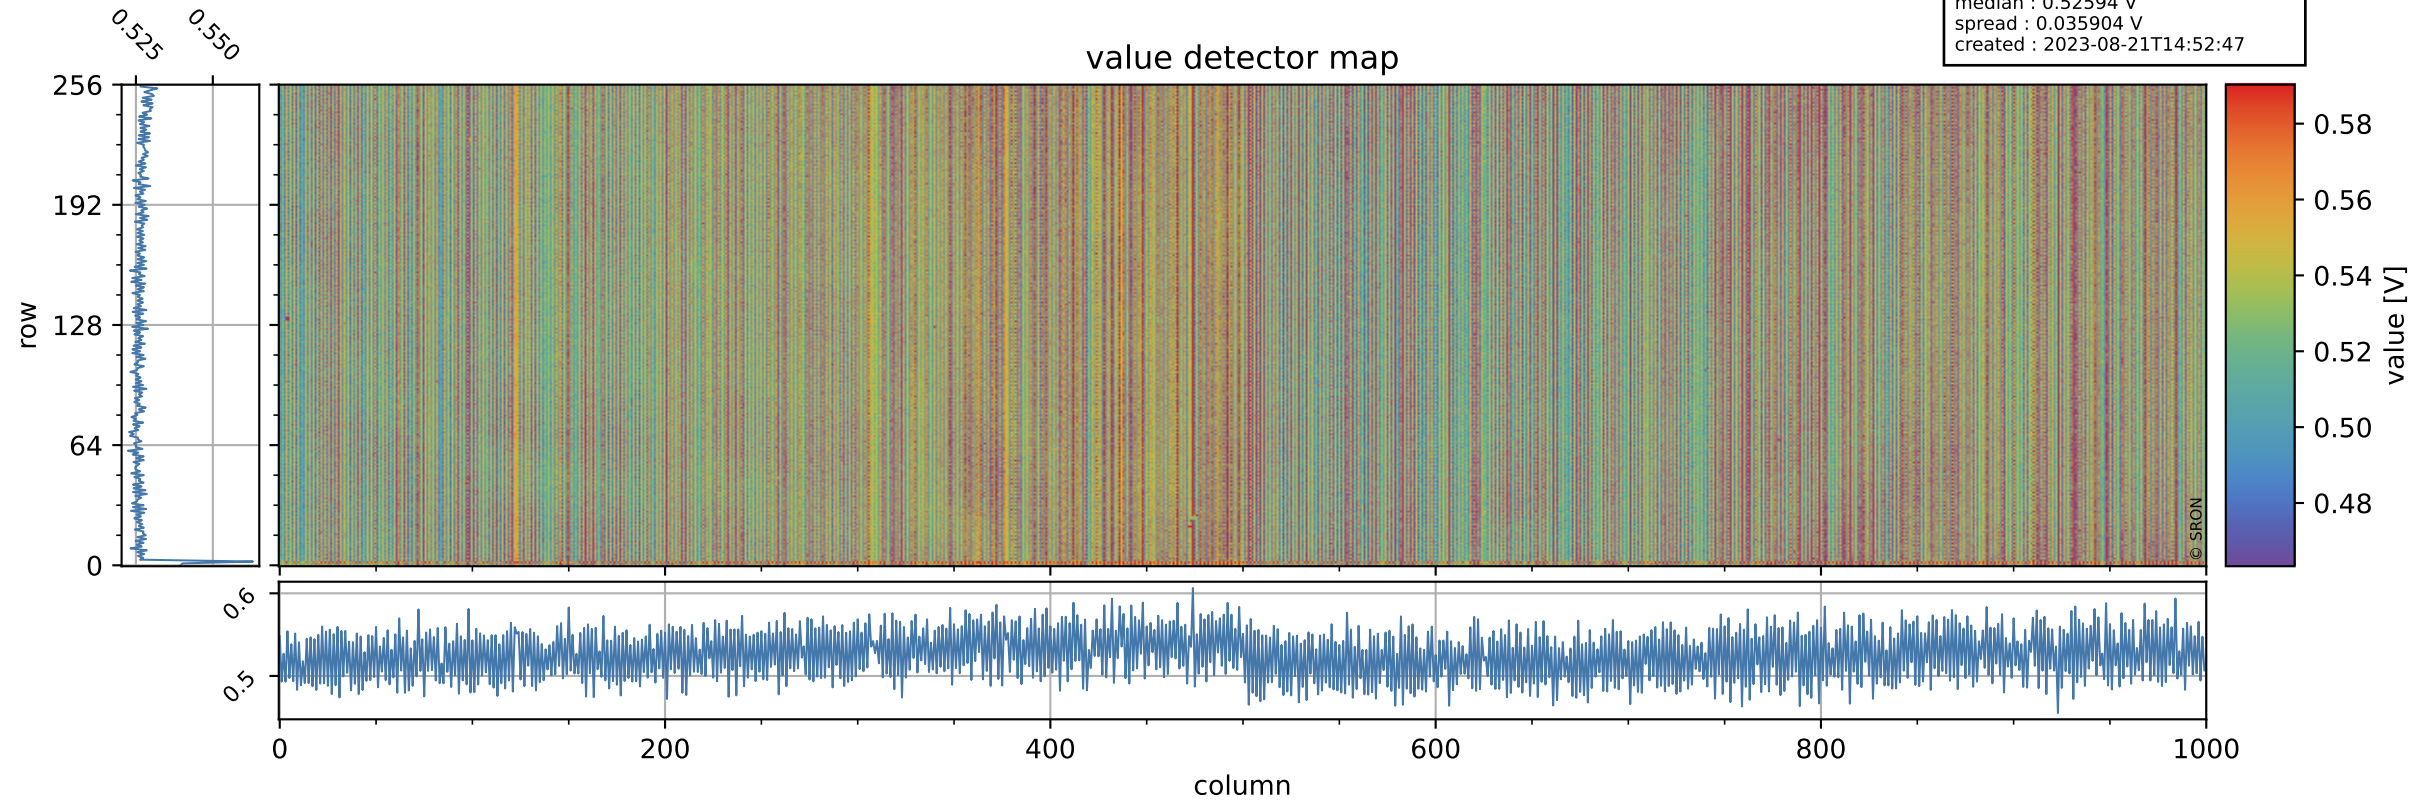

Tropomi SWIR offset (official)

orbits : 20 in [16972, 17017]
coverage : 2021-01-21 / 2021-01-24
median : 0.52594 V
spread : 0.035904 V
created : 2023-08-21T14:52:47

Tropomi SWIR offset (official)

orbits : 20 in [16972, 17017]
coverage : 2021-01-21 / 2021-01-24
median : 27.972 μV
spread : 14.265 μV
created : 2023-08-21T14:52:48

Tropomi SWIR offset (official)

orbits : 20 in [16972, 17017]
coverage : 2021-01-21 / 2021-01-24
median : -0.066437 mV
spread : 0.38663 mV
created : 2023-08-21T14:52:48

value compared with SWIR offset CKD

Tropomi SWIR offset (official) ground-tracks of Sentinel-5P

orbits : 20 in [16972, 17017]
coverage : 2021-01-21 / 2021-01-24
created : 2023-08-21T14:52:49

Tropomi SWIR offset (official)

orbits : [2827, 17017]
coverage : 2018-04-30 / 2021-01-24
created : 2023-08-21T14:52:49

trend of detector median & temperatures