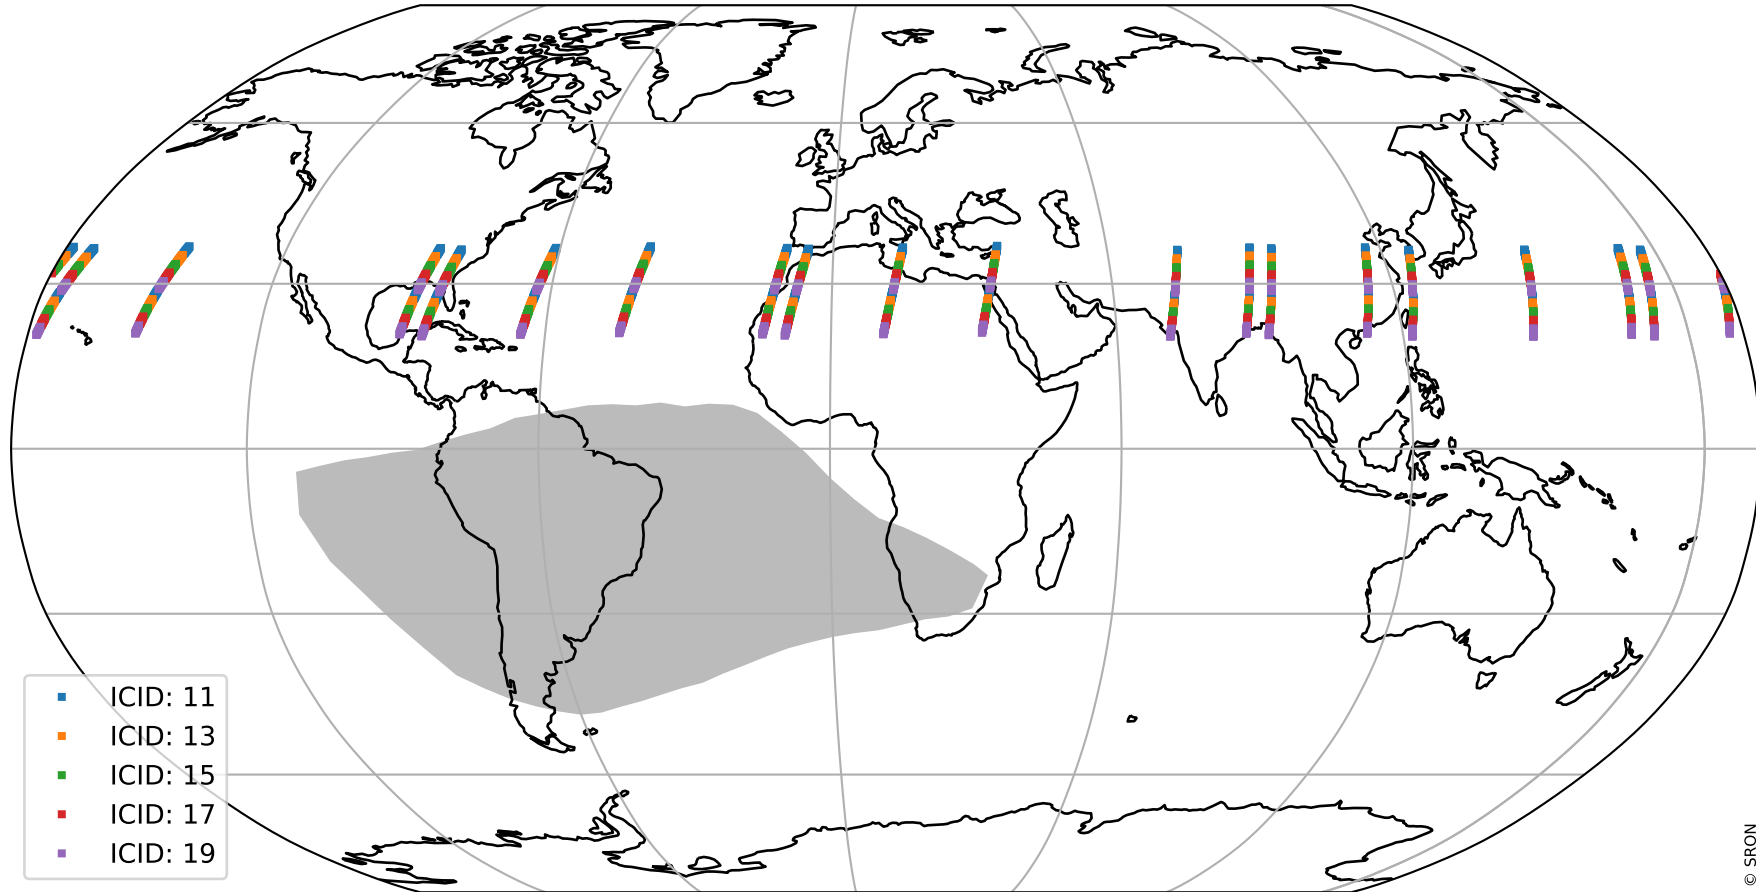

Tropomi SWIR offset (official)

orbits : 19 in [16987, 17032]
coverage : 2021-01-22 / 2021-01-25
median : 0.52594 V
spread : 0.035905 V
created : 2023-08-21T14:52:50

value detector map

Tropomi SWIR offset (official)

orbits : 19 in [16987, 17032]
coverage : 2021-01-22 / 2021-01-25
median : 28.219 μV
spread : 14.254 μV
created : 2023-08-21T14:52:51

Tropomi SWIR offset (official)

orbits : 19 in [16987, 17032]
coverage : 2021-01-22 / 2021-01-25
median : -0.07403 mV
spread : 0.3858 mV
created : 2023-08-21T14:52:51

value compared with SWIR offset CKD

Tropomi SWIR offset (official) ground-tracks of Sentinel-5P

orbits : 19 in [16987, 17032]
coverage : 2021-01-22 / 2021-01-25
created : 2023-08-21T14:52:51

Tropomi SWIR offset (official)

orbits : [2827, 17032]
coverage : 2018-04-30 / 2021-01-25
created : 2023-08-21T14:52:52

trend of detector median & temperatures