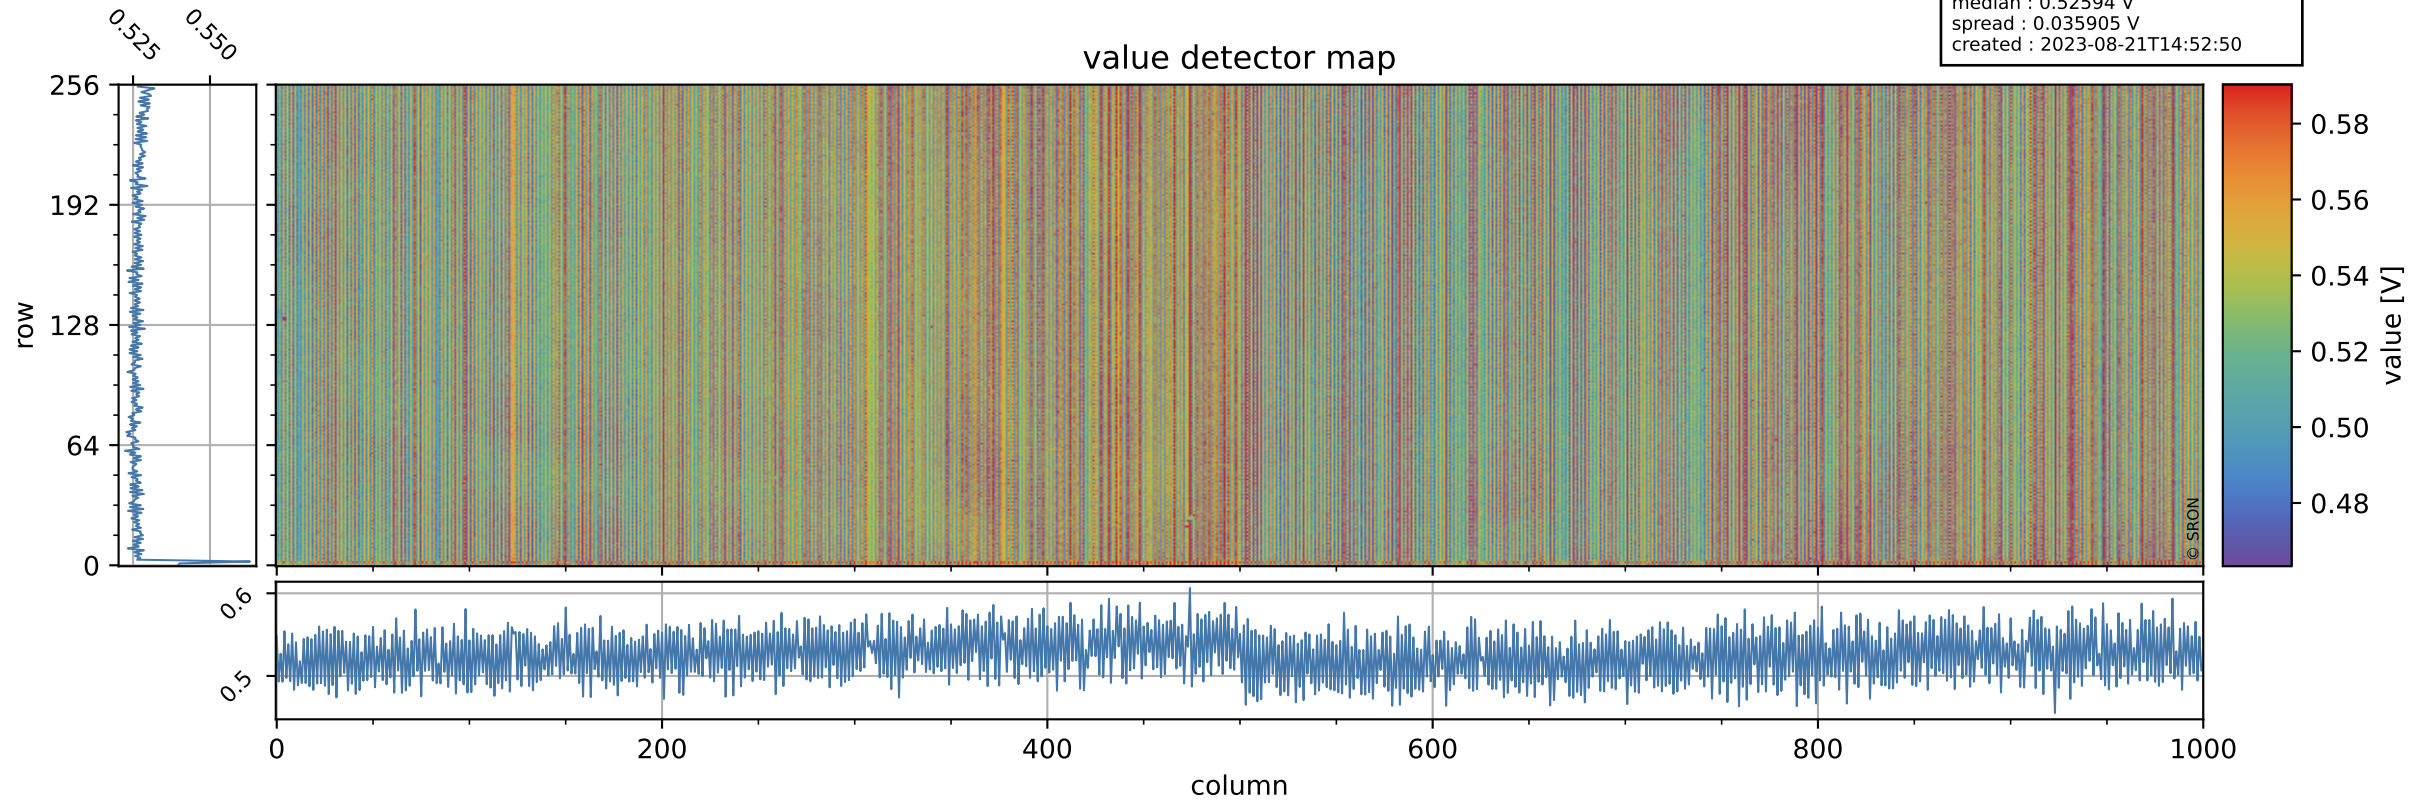

Tropomi SWIR offset (official)

orbits : 19 in [16987, 17032]
coverage : 2021-01-22 / 2021-01-25
median : 0.52594 V
spread : 0.035905 V
created : 2023-08-21T14:52:50

value detector map

Tropomi SWIR offset (official)

orbits : 19 in [16987, 17032]
coverage : 2021-01-22 / 2021-01-25
median : 28.219 μV
spread : 14.254 μV
created : 2023-08-21T14:52:51

Tropomi SWIR offset (official)

orbits : 19 in [16987, 17032]
coverage : 2021-01-22 / 2021-01-25
median : -0.07403 mV
spread : 0.3858 mV
created : 2023-08-21T14:52:51

value compared with SWIR offset CKD

Tropomi SWIR offset (official) ground-tracks of Sentinel-5P

orbits : 19 in [16987, 17032]
coverage : 2021-01-22 / 2021-01-25
created : 2023-08-21T14:52:51

Tropomi SWIR offset (official)

orbits : [2827, 17032]
coverage : 2018-04-30 / 2021-01-25
created : 2023-08-21T14:52:52

trend of detector median & temperatures