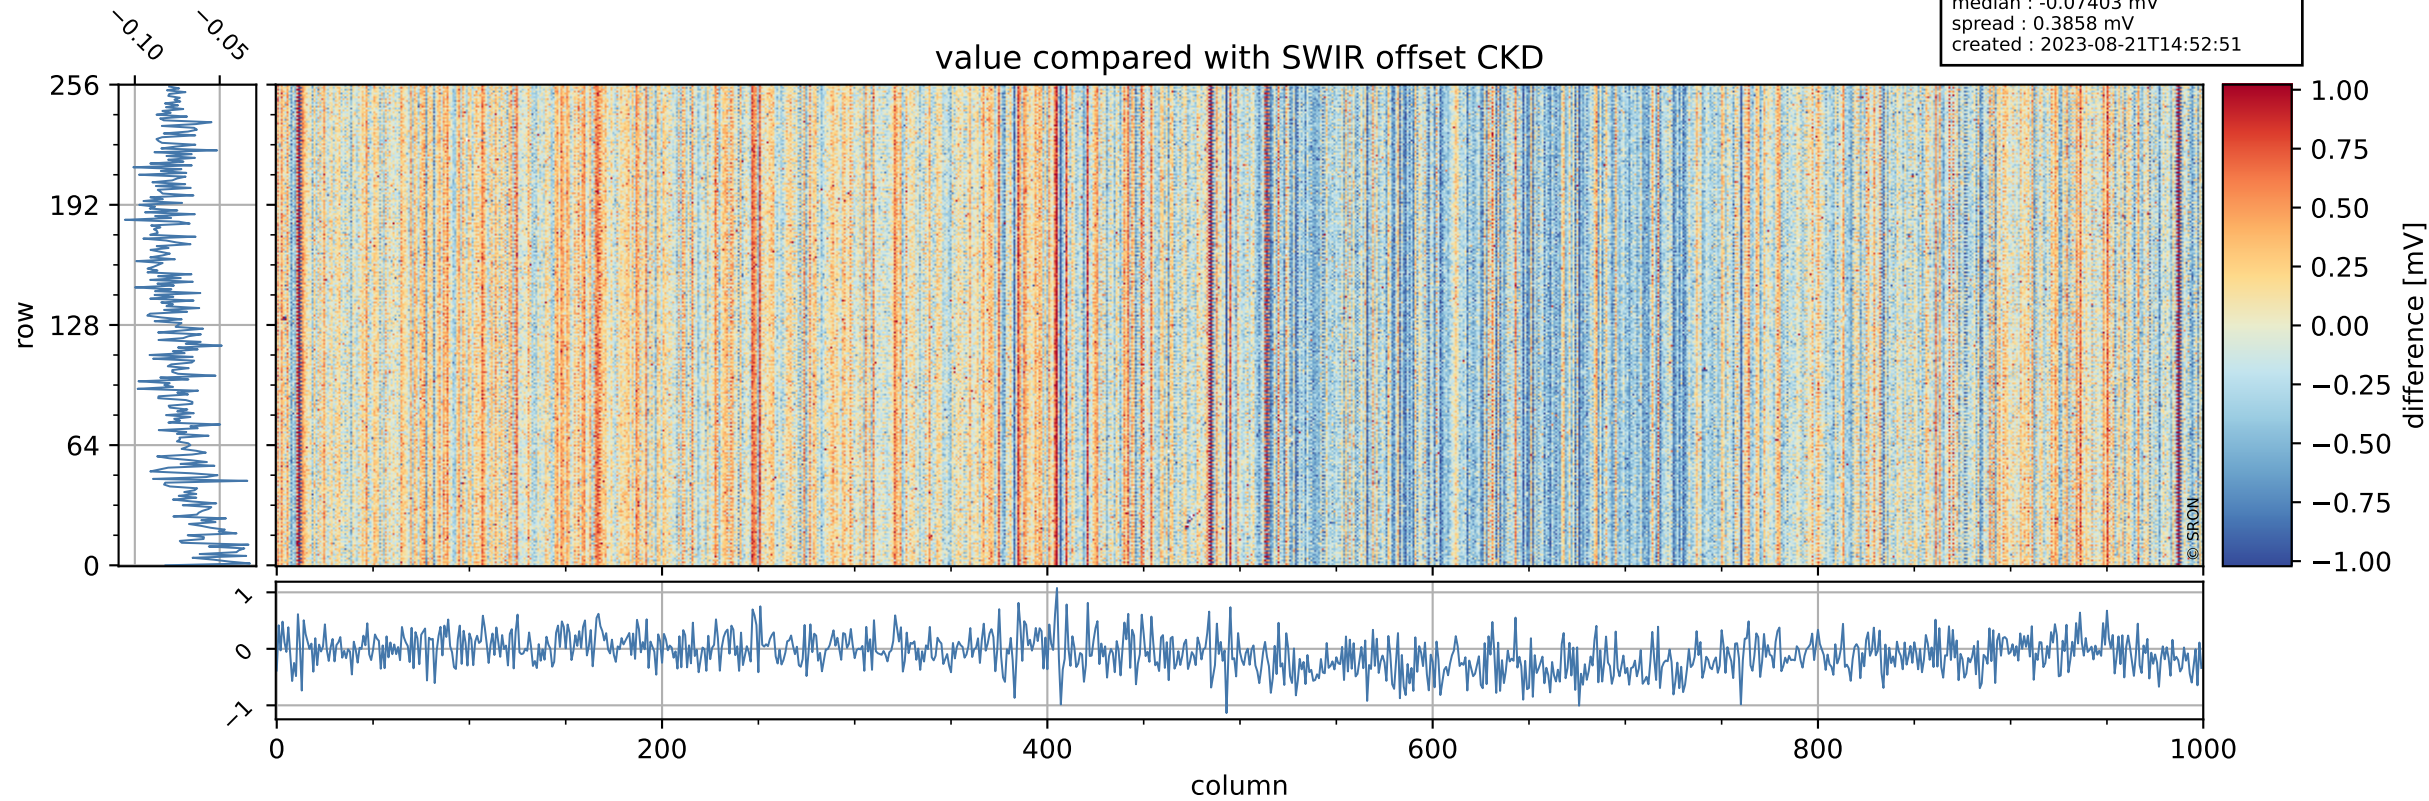

Tropomi SWIR offset (official)

orbits : 19 in [16987, 17032]
coverage : 2021-01-22 / 2021-01-25
median : 0.52594 V
spread : 0.035905 V
created : 2023-08-21T14:52:50

value detector map

Tropomi SWIR offset (official)

orbits : 19 in [16987, 17032]
coverage : 2021-01-22 / 2021-01-25
median : 28.219 μV
spread : 14.254 μV
created : 2023-08-21T14:52:51

Tropomi SWIR offset (official)

orbits : 19 in [16987, 17032]
coverage : 2021-01-22 / 2021-01-25
median : -0.07403 mV
spread : 0.3858 mV
created : 2023-08-21T14:52:51

value compared with SWIR offset CKD

Tropomi SWIR offset (official) ground-tracks of Sentinel-5P

orbits : 19 in [16987, 17032]
coverage : 2021-01-22 / 2021-01-25
created : 2023-08-21T14:52:51

Tropomi SWIR offset (official)

orbits : [2827, 17032]
coverage : 2018-04-30 / 2021-01-25
created : 2023-08-21T14:52:52

trend of detector median & temperatures