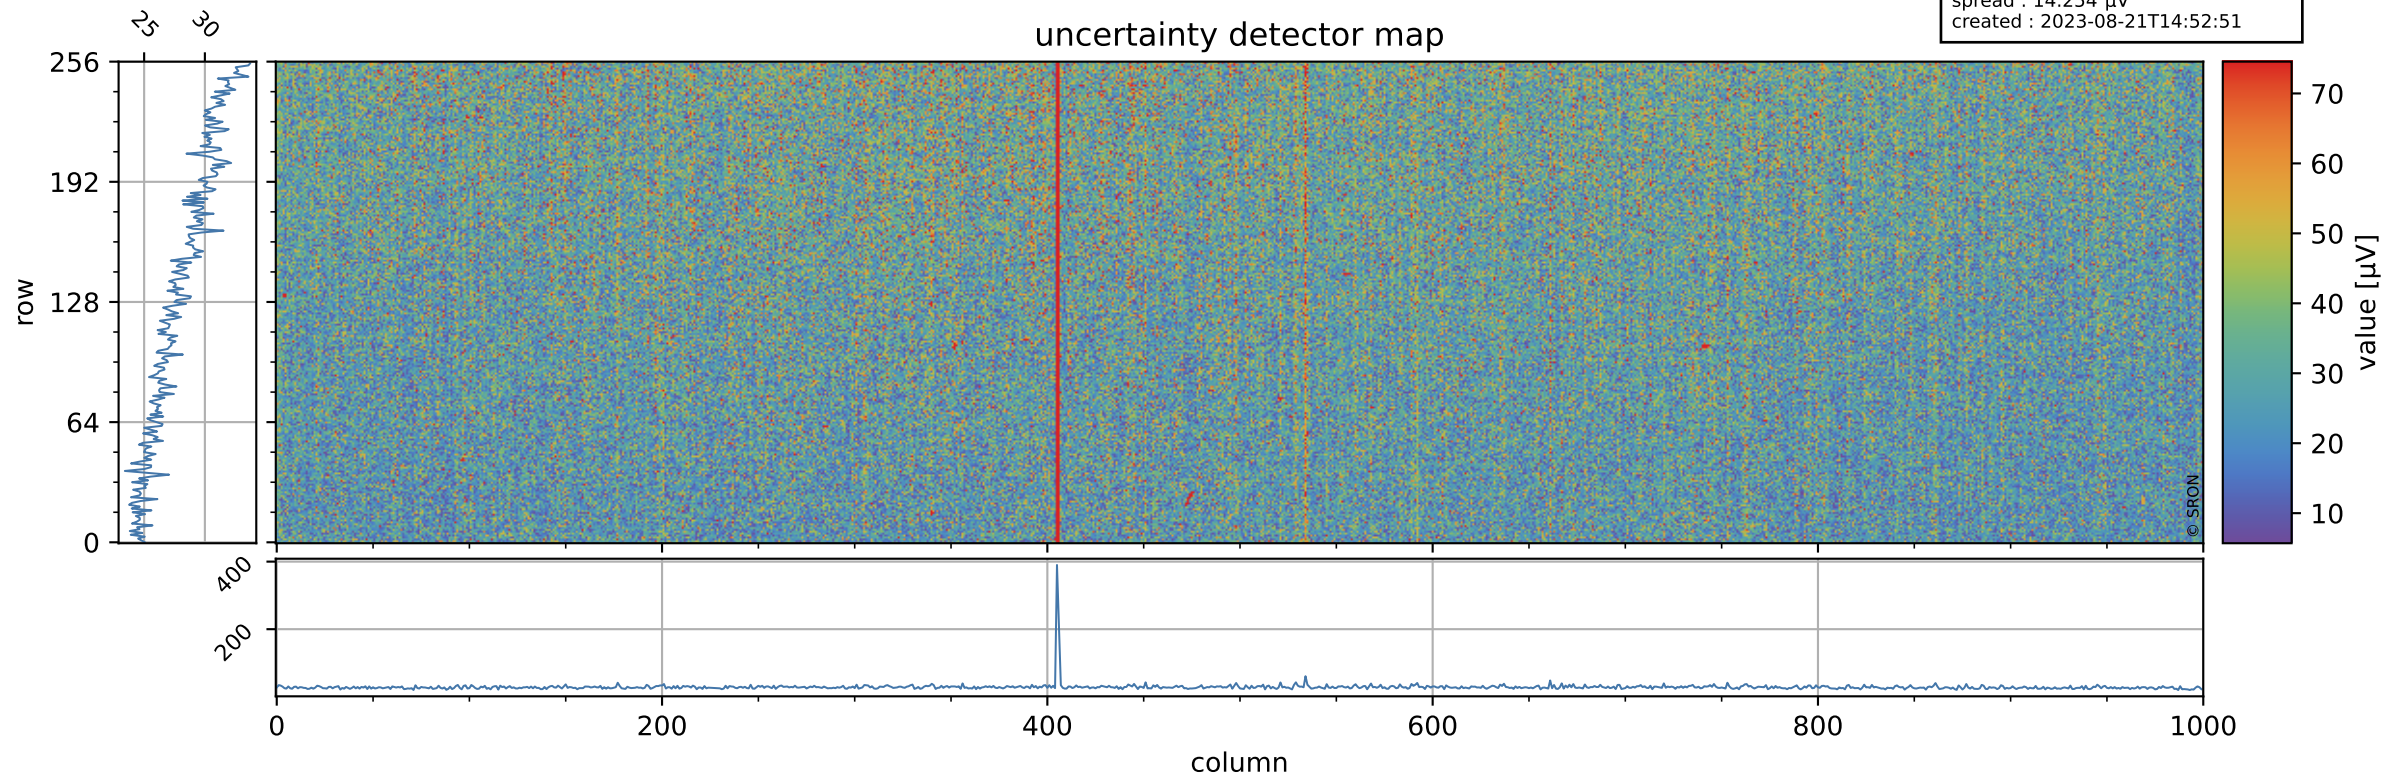

Tropomi SWIR offset (official)

orbits : 19 in [16987, 17032]
coverage : 2021-01-22 / 2021-01-25
median : 0.52594 V
spread : 0.035905 V
created : 2023-08-21T14:52:50

value detector map

Tropomi SWIR offset (official)

orbits : 19 in [16987, 17032]
coverage : 2021-01-22 / 2021-01-25
median : 28.219 μV
spread : 14.254 μV
created : 2023-08-21T14:52:51

Tropomi SWIR offset (official)

orbits : 19 in [16987, 17032]
coverage : 2021-01-22 / 2021-01-25
median : -0.07403 mV
spread : 0.3858 mV
created : 2023-08-21T14:52:51

value compared with SWIR offset CKD

Tropomi SWIR offset (official) ground-tracks of Sentinel-5P

orbits : 19 in [16987, 17032]
coverage : 2021-01-22 / 2021-01-25
created : 2023-08-21T14:52:51

Tropomi SWIR offset (official)

orbits : [2827, 17032]
coverage : 2018-04-30 / 2021-01-25
created : 2023-08-21T14:52:52

trend of detector median & temperatures