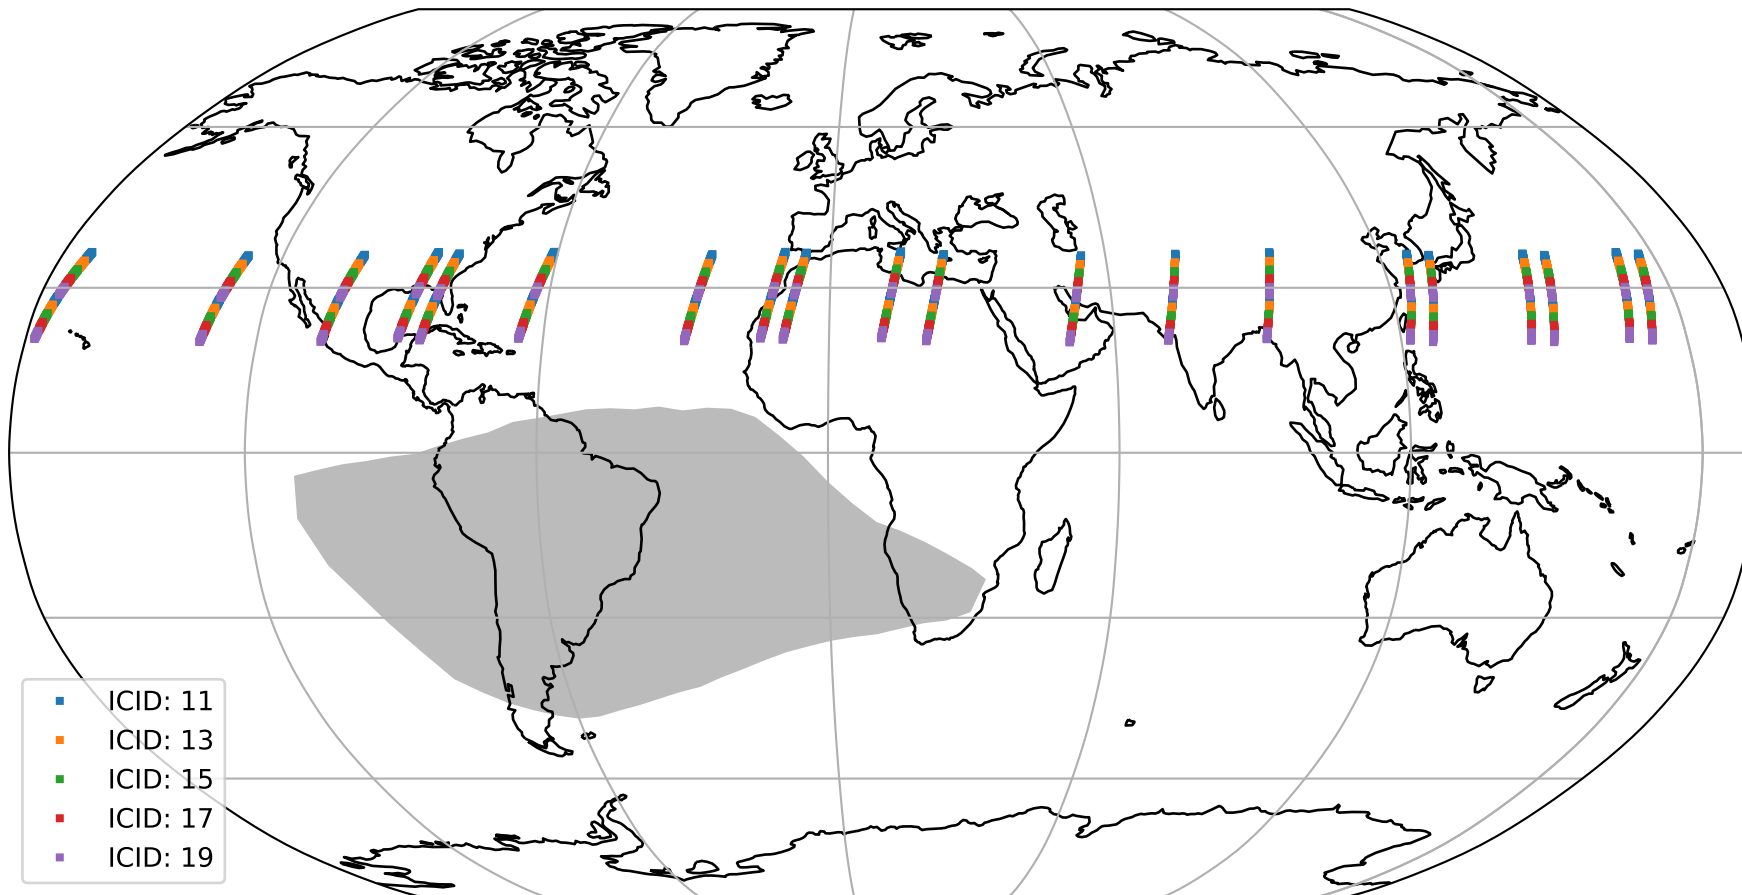

# Tropomi SWIR offset (official)

orbits : 20 in [17002, 17047]  
coverage : 2021-01-23 / 2021-01-26  
median : 27.67  $\mu\text{V}$   
spread : 14.145  $\mu\text{V}$   
created : 2023-08-21T14:52:54

# Tropomi SWIR offset (official)

orbits : 20 in [17002, 17047]  
coverage : 2021-01-23 / 2021-01-26  
median : -0.082294 mV  
spread : 0.38921 mV  
created : 2023-08-21T14:52:54

value compared with SWIR offset CKD

# Tropomi SWIR offset (official) ground-tracks of Sentinel-5P

orbits : 20 in [17002, 17047]  
coverage : 2021-01-23 / 2021-01-26  
created : 2023-08-21T14:52:55

# Tropomi SWIR offset (official)

orbits : [2827, 17047]  
coverage : 2018-04-30 / 2021-01-26  
created : 2023-08-21T14:52:55