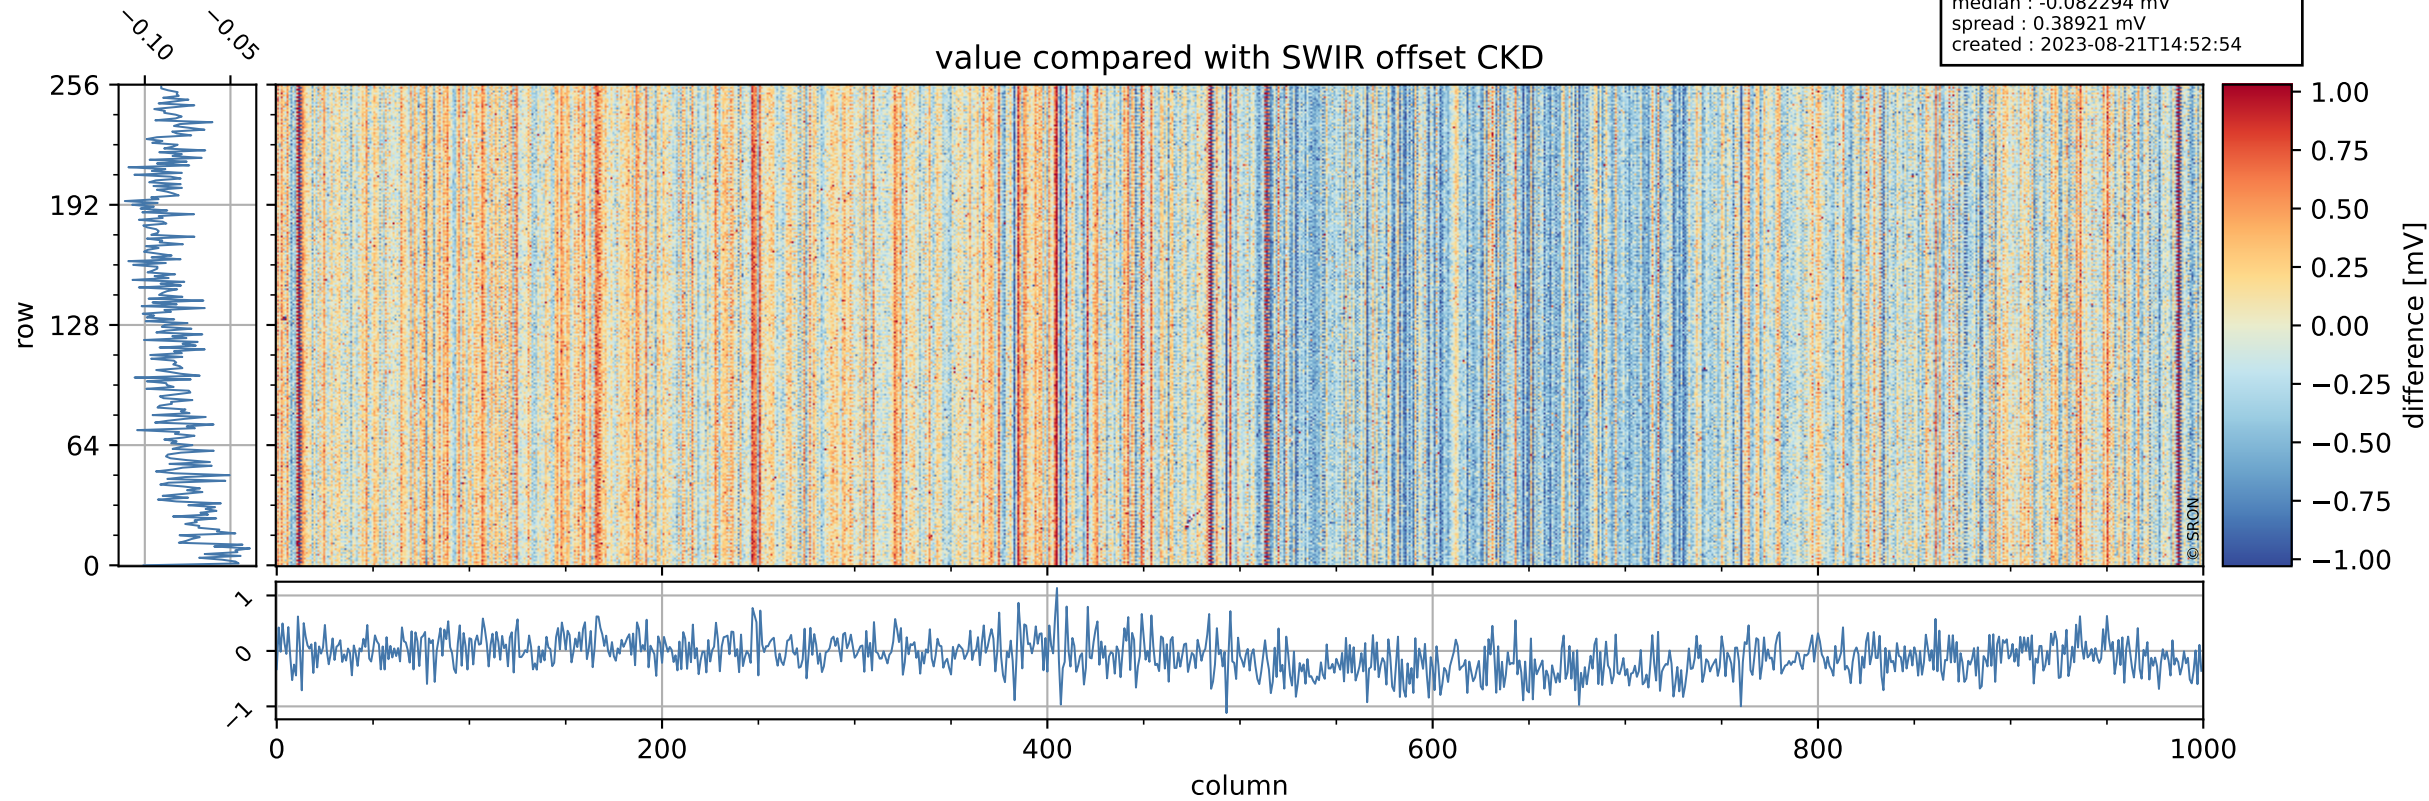

## value detector map

# Tropomi SWIR offset (official)

orbits : 20 in [17002, 17047]  
coverage : 2021-01-23 / 2021-01-26  
median : 27.67  $\mu\text{V}$   
spread : 14.145  $\mu\text{V}$   
created : 2023-08-21T14:52:54

# Tropomi SWIR offset (official)

orbits : 20 in [17002, 17047]  
coverage : 2021-01-23 / 2021-01-26  
median : -0.082294 mV  
spread : 0.38921 mV  
created : 2023-08-21T14:52:54

value compared with SWIR offset CKD

# Tropomi SWIR offset (official) ground-tracks of Sentinel-5P

orbits : 20 in [17002, 17047]  
coverage : 2021-01-23 / 2021-01-26  
created : 2023-08-21T14:52:55