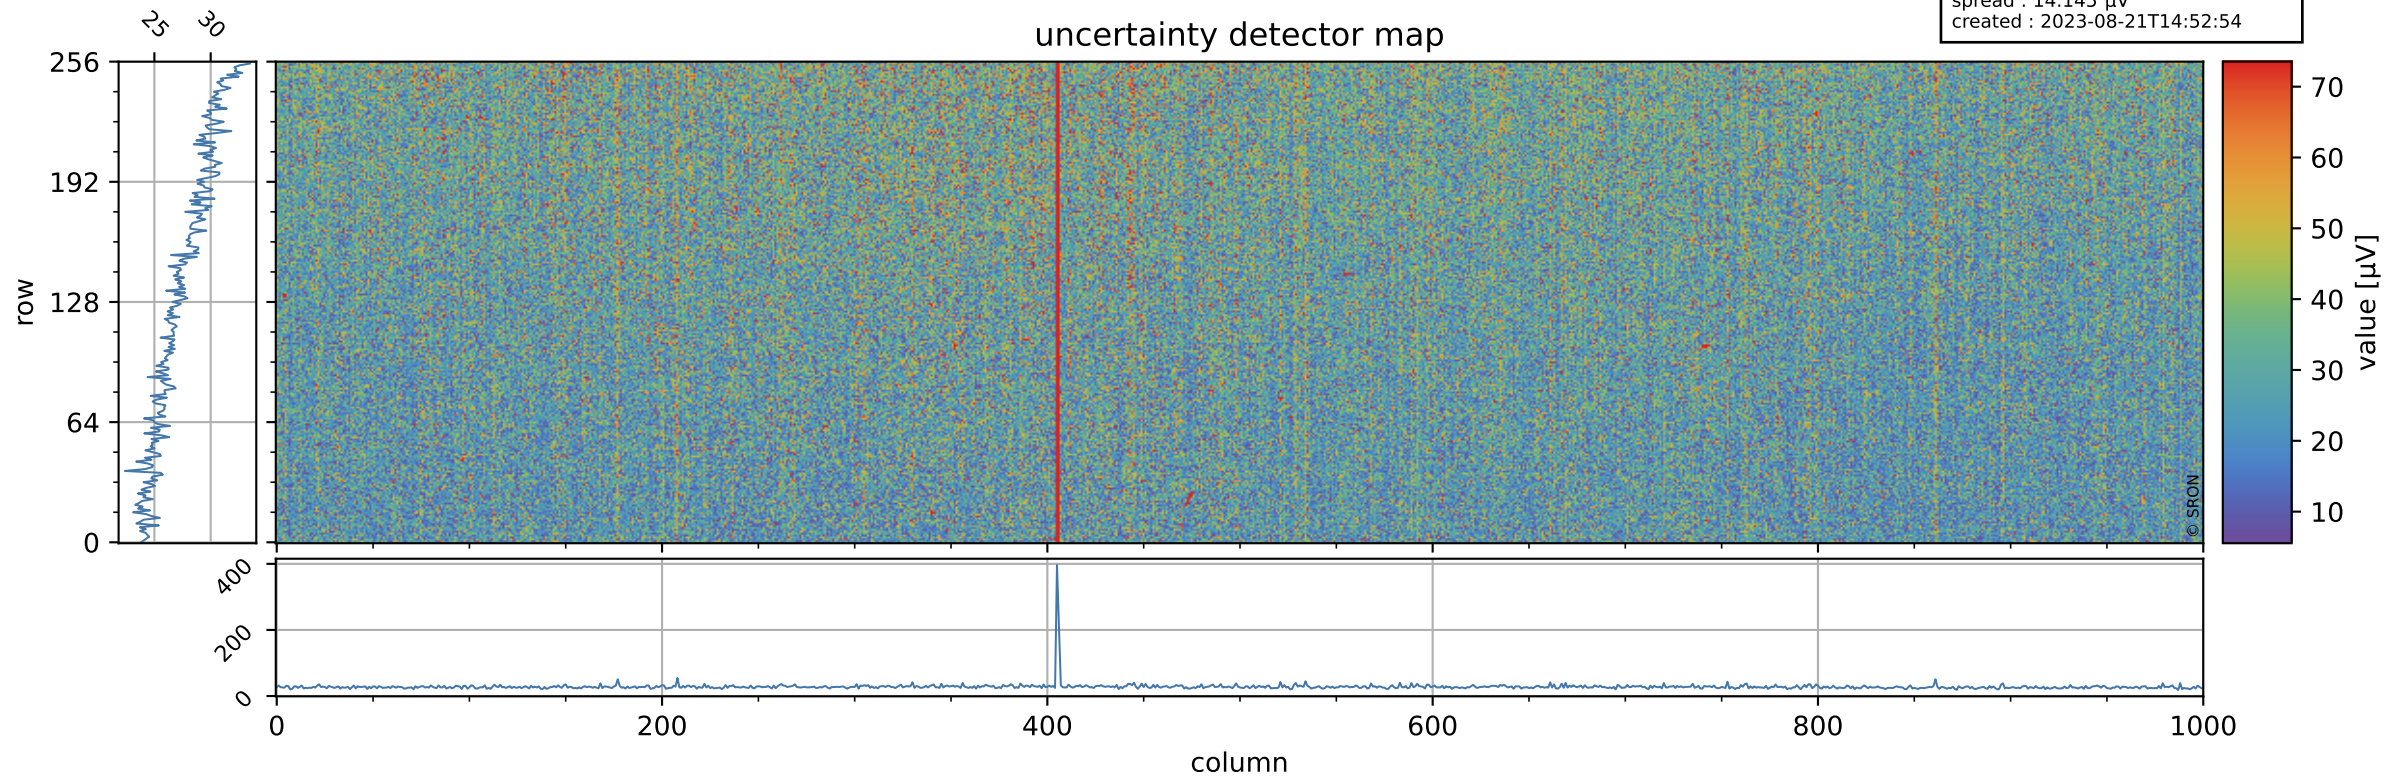

# Tropomi SWIR offset (official)

orbits : 20 in [17002, 17047]  
coverage : 2021-01-23 / 2021-01-26  
median : 0.52593 V  
spread : 0.035907 V  
created : 2023-08-21T14:52:53

## value detector map

# Tropomi SWIR offset (official)

orbits : 20 in [17002, 17047]  
coverage : 2021-01-23 / 2021-01-26  
median : 27.67  $\mu\text{V}$   
spread : 14.145  $\mu\text{V}$   
created : 2023-08-21T14:52:54

# Tropomi SWIR offset (official) ground-tracks of Sentinel-5P

orbits : 20 in [17002, 17047]  
coverage : 2021-01-23 / 2021-01-26  
created : 2023-08-21T14:52:55