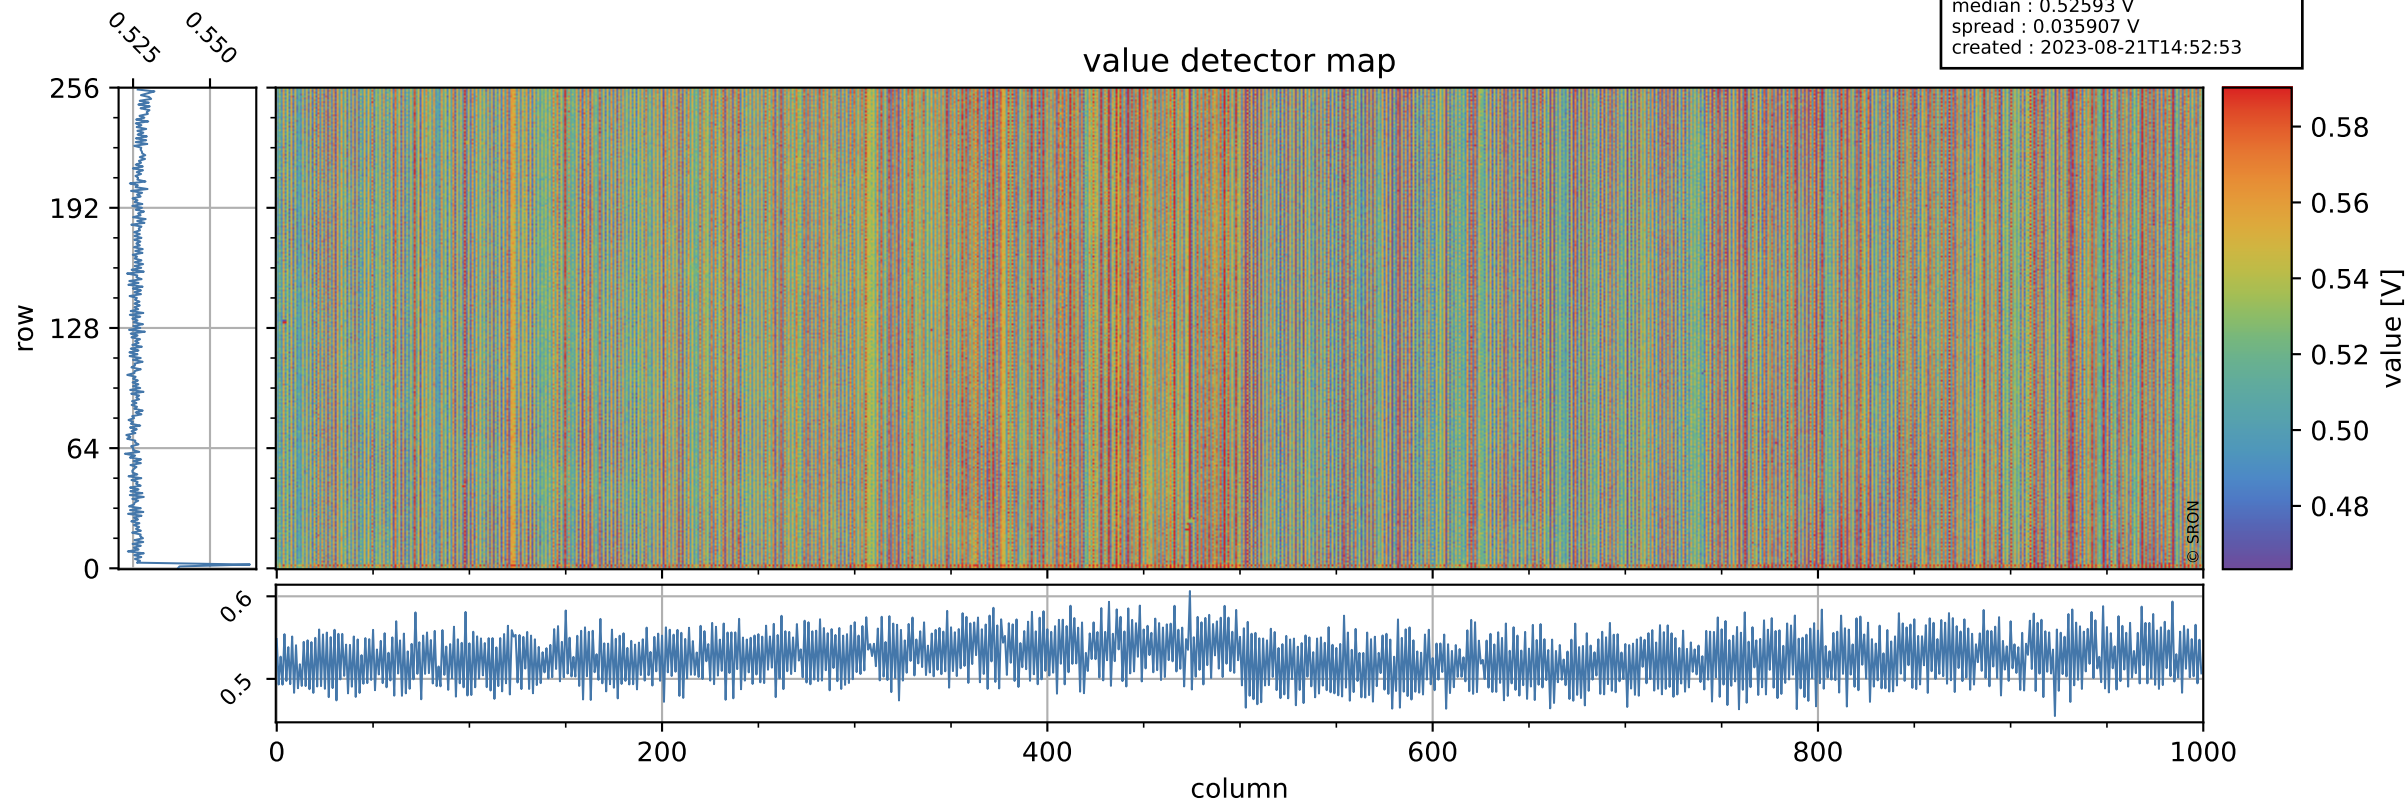

# Tropomi SWIR offset (official)

orbits : 20 in [17002, 17047]  
coverage : 2021-01-23 / 2021-01-26  
median : 0.52593 V  
spread : 0.035907 V  
created : 2023-08-21T14:52:53

## value detector map

# Tropomi SWIR offset (official)

orbits : 20 in [17002, 17047]  
coverage : 2021-01-23 / 2021-01-26  
median : 27.67  $\mu\text{V}$   
spread : 14.145  $\mu\text{V}$   
created : 2023-08-21T14:52:54

# Tropomi SWIR offset (official) ground-tracks of Sentinel-5P

orbits : 20 in [17002, 17047]  
coverage : 2021-01-23 / 2021-01-26  
created : 2023-08-21T14:52:55